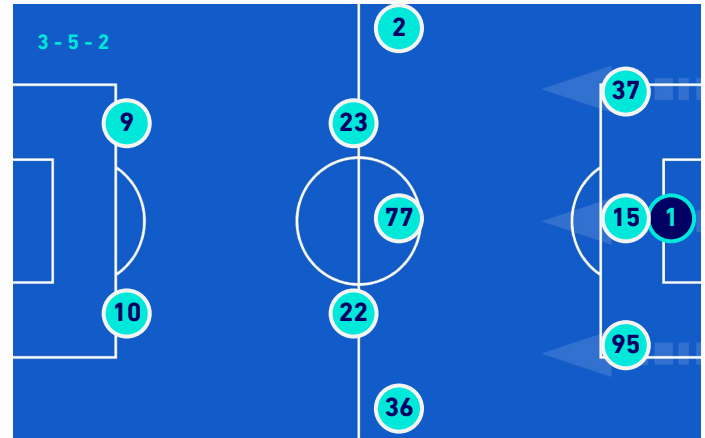

A disposizione	
	ALEX CORDAZ 21
	ANDRE' ONANA 24
	ROBERTO GAGLIARDINI 5
	STEFAN DE VRIJ 6
	ROBIN GOSENS 8
	JOAQUIN CORREA 11
	RAOUL BELLANOVA 12
	KRISTJAN ASLLANI 14
	FEDERICO DIMARCO 32
	DANILO D'AMBROSIO 33
	VALENTIN CARBONI 45
	MATTIA ZANOTTI 46

Allenatore: **SIMONE INZAGHI**

Quarto Uomo: **JUAN LUCA SACCHI**
V.A.R.: **GIANLUCA AURELIANO**
A.V.A.R.: **MAURO GALETTO**