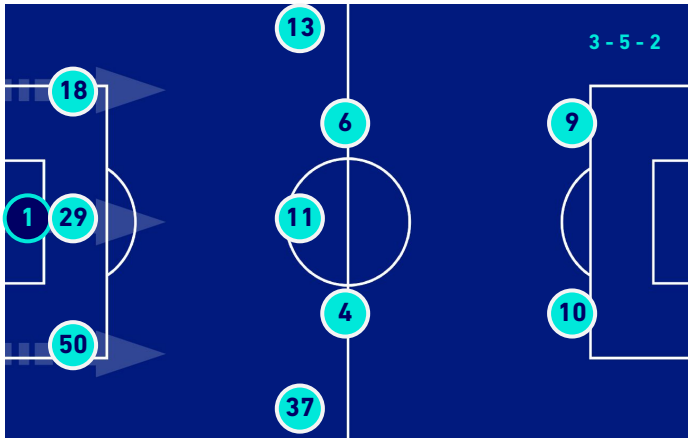

FORMAZIONI

| UDINESE | |
|---------|---------------------|
| 1 | MARCO SILVESTRI (P) |
| 50 | RODRIGO BECAO |
| 29 | JAKA BIJOL |
| 18 | NEHUEN PEREZ |
| 37 | ROBERTO PEREYRA |
| 4 | SANDI LOVRIC |
| 11 | WALACE |
| 6 | JEAN-VICTOR MAKENGO |
| 13 | DESTINY UDOGIE |
| 10 | GERARD DEULOFEU x2 |
| 9 | BETO |