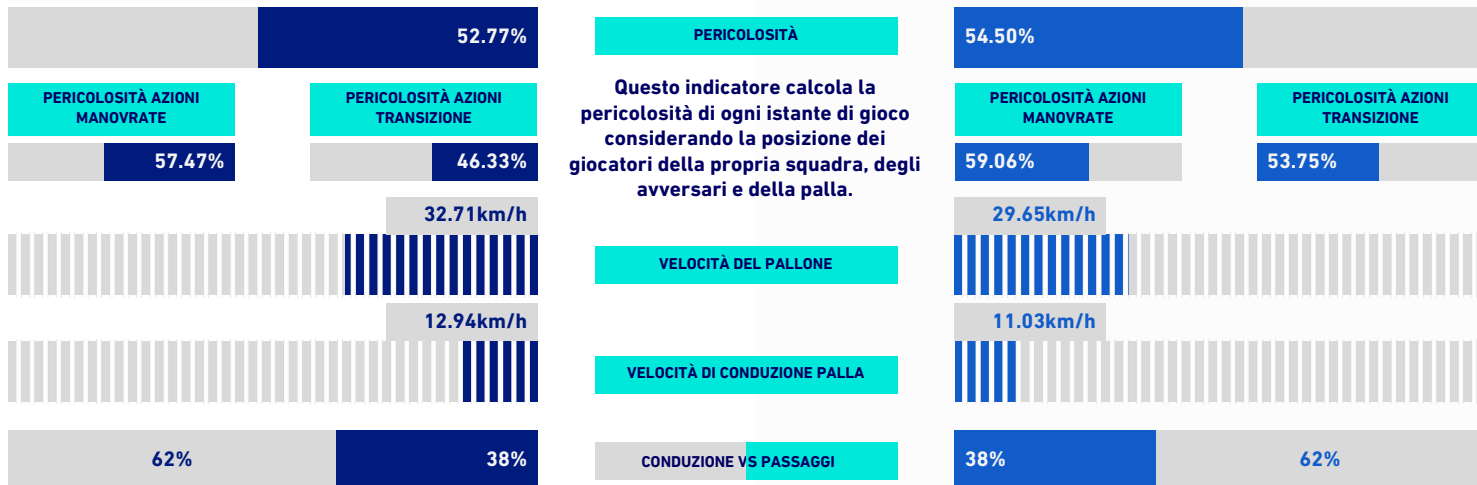

EMPOLI

4 - 2

BOLOGNA

VIRTUAL COACH

INDICATORI DI SQUADRA

RECORDMEN

INDICE DI VERTICALITÀ

Numero di giocatori avversari superati da un passaggio verticale. Calcolato solo se il passaggio è andato a buon fine. Dà idea di quanto un giocatore tenda a superare le linee di pressione avversarie.

1	10	N. BAJRAMI	4.25	1	99	M. BARROW	4.67
2	30	P. STOJANOVIC	3.88	2	9	M. ARNAUTOVIC	4.00
3	28	S. RICCI	3.83	3	10	N. SANSONE	3.50
4	6	S. ROMAGNOLI	3.70	4	6	A. THEATE	3.13
5	13	G. VICARIO	3.55	5	8	N. DOMINGUEZ	3.00

INDICE RISCHIO PASSAGGIO

Calcolato per ogni passaggio, solo se il passaggio è andato a buon fine. Misura la propensione del giocatore a rischiare la giocata.

1	13	G. VICARIO	52.25%	1	29	L. DE SILVESTRI	24.08%
2	25	F. BANDINELLI	35.83%	2	28	L. SKORUPSKI	22.83%
3	8	L. HENDERSON	31.56%	3	6	A. THEATE	22.29%
4	6	S. ROMAGNOLI	29.11%	4	8	N. DOMINGUEZ	21.40%
5	3	R. MARCHIZZA	24.13%	5	21	R. SORIANO	21.11%

PRESSIONE RICEVUTA

Misura quanto il portatore di palla è pressato dalla squadra avversaria. Dipende dalla velocità, dalla direzione di corsa e dalla distanza del giocatore avversario rispetto all'avversario che si trova a minore distanza.

1	99	A. PINAMONTI	59.45%	1	9	M. ARNAUTOVIC	63.01%
2	10	N. BAJRAMI	57.34%	2	21	R. SORIANO	57.89%
3	25	F. BANDINELLI	55.20%	3	32	M. SVANBERG	56.71%
4	8	L. HENDERSON	51.67%	4	8	N. DOMINGUEZ	55.83%
5	11	F. DI FRANCESCO	51.50%	5	99	M. BARROW	55.67%

DISPONIBILITÀ AL PASSAGGIO

Quanto un giocatore si smarca dagli avversari per ricevere il passaggio dal compagno. Valore percentuale tra 0 e 100. Viene calcolato per tutti i compagni di squadra del giocatore in possesso di palla.

1	25	F. BANDINELLI	78.07%	1	6	A. THEATE	82.52%
2	3	R. MARCHIZZA	74.29%	2	29	L. DE SILVESTRI	77.27%
3	30	P. STOJANOVIC	73.64%	3	4	K. BONIFAZI	76.91%
4	42	M. VITI	72.44%	4	3	A. HICKEY	76.48%
5	28	S. RICCI	72.41%	5	17	G. MEDEL	74.52%