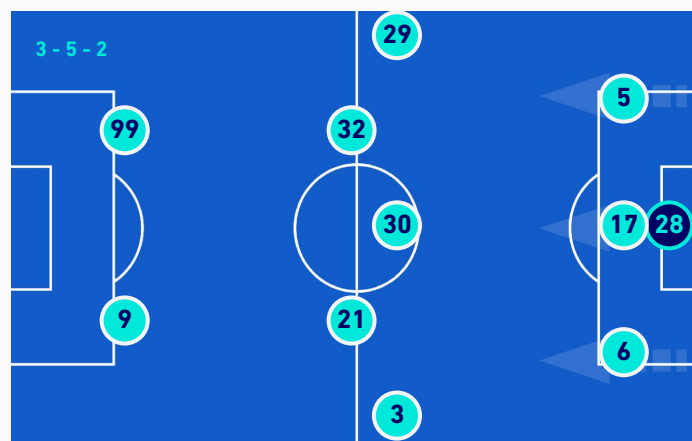

A disposizione		
	FRANCESCO BARDI	22
	LUIS BINKS	2
	KEVIN BONIFAZI	4
	RICCARDO ORSOLINI	7
	NICOLAS DOMINGUEZ	8
	NICOLA SANSONE	10
	NICOLA VIOLA	14
	IBRAHIMA MBAYE	15
	FEDERICO SANTANDER	19
	MICHEL AEBISCHER	20
	EMANUEL VIGNATO	55
	DENSO KASIUS	71

Allenatore: **SINISA MIHAJLOVIC**

Quarto Uomo: **GIANPIERO MIELE**
V.A.R.: **LORENZO MAGGIONI**
A.V.A.R.: **LUCA ZUFFERLI**