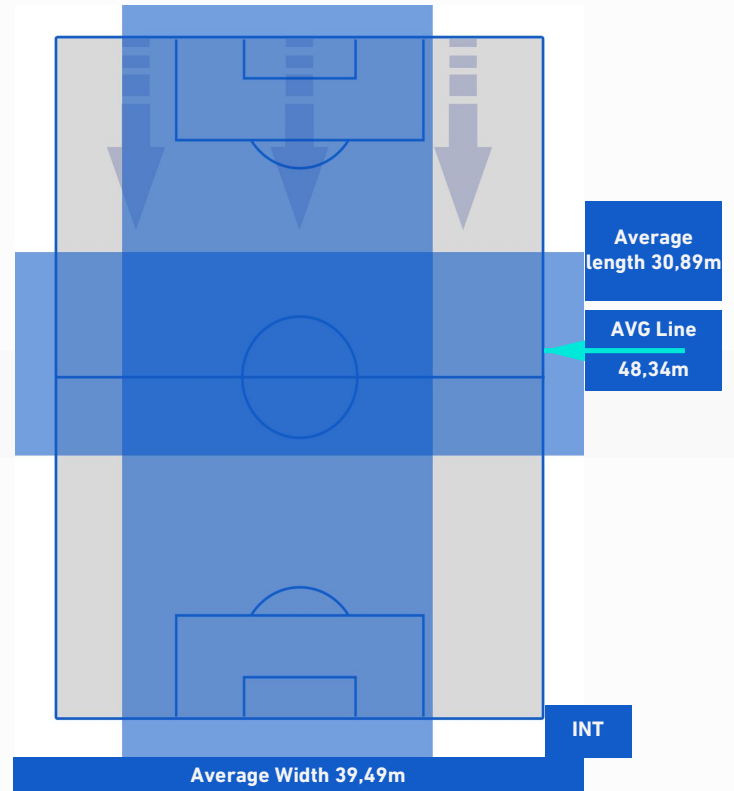

TEAM'S DEFENSE POSITION 2nd H