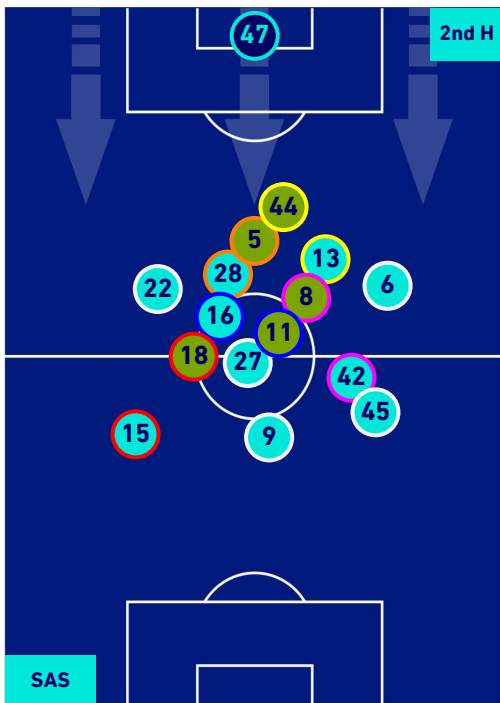

## HEATMAP

SASSUOLO

1-2

INTER

## PLAYERS AVERAGE POSITION

- Legend:
- 1st Substitution: Player in (red), Player out (red)
  - 2nd Substitution: Player in (pink), Player out (pink)
  - 3rd Substitution: Player in (purple), Player out (purple)
  - 4th Substitution: Player in (orange), Player out (orange)
  - 5th Substitution: Player in (yellow), Player out (yellow)