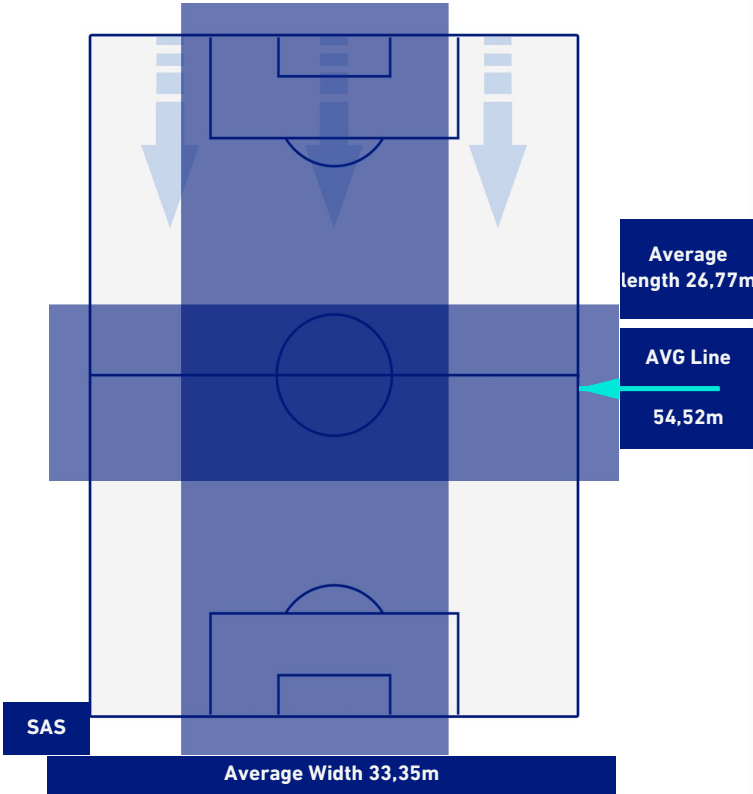

SASSUOLO

1-2

INTER

TEAM'S DEFENSE POSITION 1st H