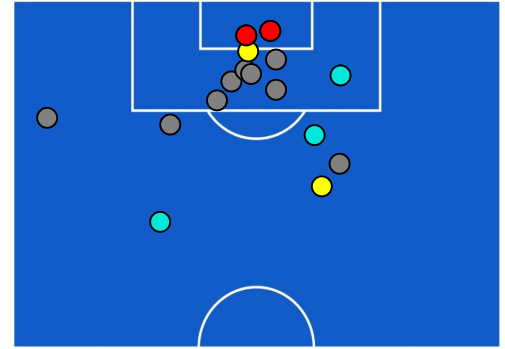

1	Goals	2
3	On target	4
5	Off target	9
7	Blocked	3