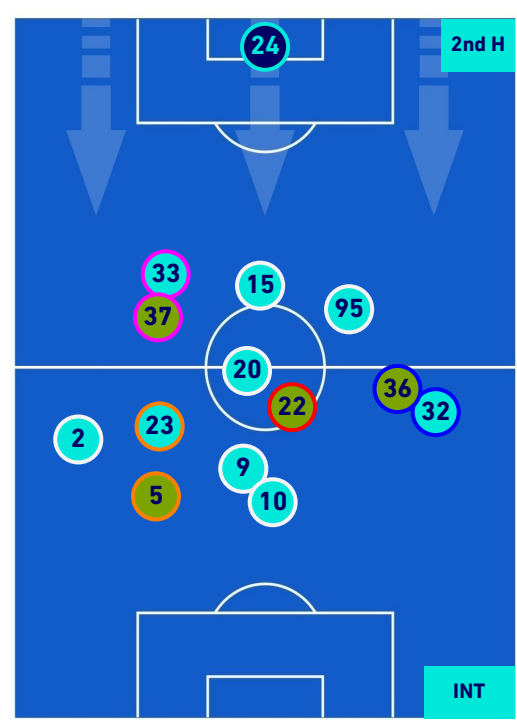

## PLAYERS AVERAGE POSITION

- Legend:
- 1st Substitution: Player in (red), Player out (red)
  - 2nd Substitution: Player in (pink), Player out (pink)
  - 3rd Substitution: Player in (purple), Player out (purple)
  - 4th Substitution: Player in (orange), Player out (orange)
  - 5th Substitution: Player in (yellow), Player out (yellow)

- Player in / out (red)
- Player in / out (pink)
- Player in / out (purple)
- Player in / out (orange)
- Player in / out (yellow)

**SASSUOLO**

**1-2**

**INTER**

## PLAYERS AVERAGE POSITION [BALL POSSESSION]

- Legend:
- 1st Substitution ● Player in
  - 2nd Substitution ● Player in
  - 3rd Substitution ● Player in
  - 4th Substitution ● Player in
  - 5th Substitution ● Player in
  - Player out
  - Player out
  - Player out
  - Player out
  - Player out
  - Player in / out
  - Player in / out
  - Player in / out
  - Player in / out
  - Player in / out