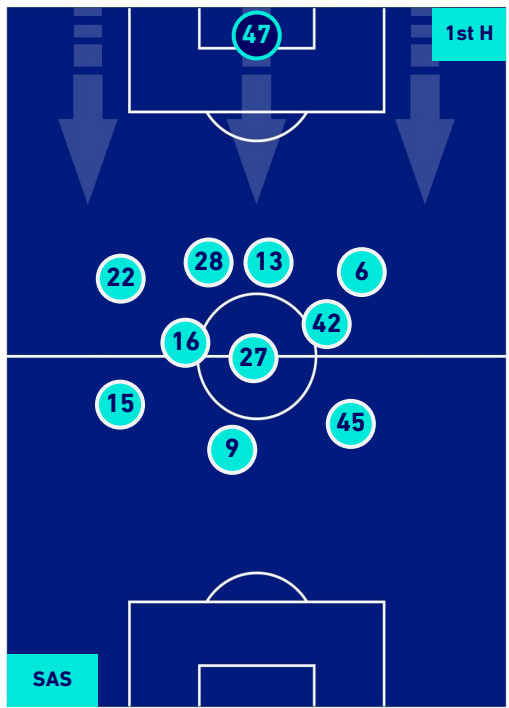

## PLAYERS AVERAGE POSITION [BALL POSSESSION]

- Legend:
- 1st Substitution ● Player in
  - 2nd Substitution ● Player in
  - 3rd Substitution ● Player in
  - 4th Substitution ● Player in
  - 5th Substitution ● Player in
  - Player out
  - Player out
  - Player out
  - Player out
  - Player out
  - Player in / out
  - Player in / out
  - Player in / out
  - Player in / out
  - Player in / out

## PLAYERS AVERAGE POSITION [NO BALL POSSESSION]

- Legend:
- 1st Substitution: Player in (red border), Player out (red circle)
  - 2nd Substitution: Player in (magenta border), Player out (magenta circle)
  - 3rd Substitution: Player in (cyan border), Player out (cyan circle)
  - 4th Substitution: Player in (orange border), Player out (orange circle)
  - 5th Substitution: Player in (yellow border), Player out (yellow circle)
- Player in / out (red square)
  - Player in / out (magenta square)
  - Player in / out (cyan square)
  - Player in / out (orange square)
  - Player in / out (yellow square)