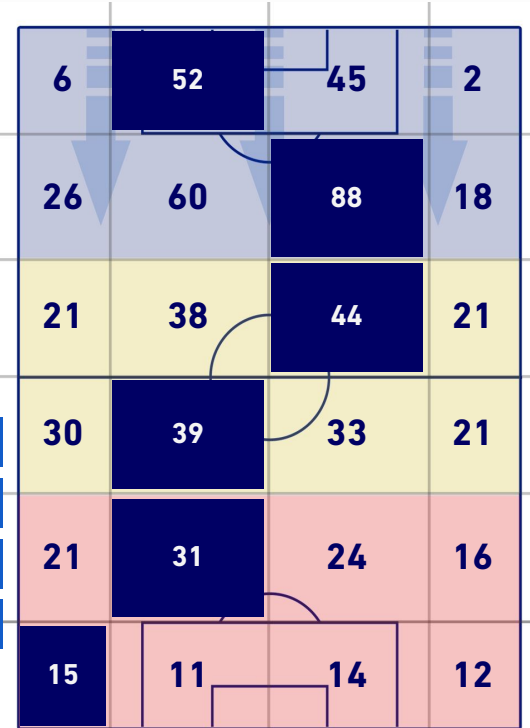

## CROSSES COMPLETED MAP

7	Success Cross	11
13	Total Cross	17
54	Precision (%)	65

## TOUCH MAP

720	Total Balls Played	688
233	DEFENSIVE	297
325	MIDFIELD	247
162	ATTACK ZONE	144

36	Touch in Attacks zone		25
A. PINAMONTI	9	7	E. DZEKO
E. CEIDE	6	6	L. MARTINEZ
A. LAURIENTE'	6	3	A. BASTONI