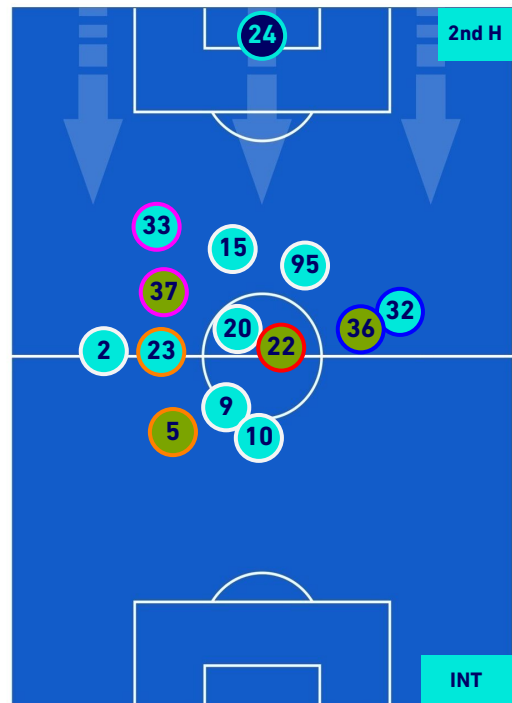

## HEATMAP

SASSUOLO

1-2

INTER

## PLAYERS AVERAGE POSITION

- Legend:
- 1st Substitution: Player in (red), Player out (red)
  - 2nd Substitution: Player in (pink), Player out (pink)
  - 3rd Substitution: Player in (purple), Player out (purple)
  - 4th Substitution: Player in (orange), Player out (orange)
  - 5th Substitution: Player in (yellow), Player out (yellow)