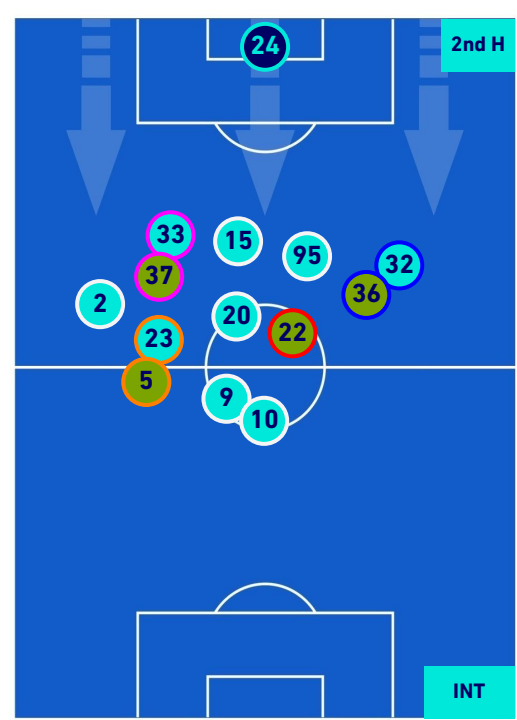

## PLAYERS AVERAGE POSITION [BALL POSSESSION]

- Legend:
- 1st Substitution ● Player in
  - 2nd Substitution ● Player in
  - 3rd Substitution ● Player in
  - 4th Substitution ● Player in
  - 5th Substitution ● Player in
  - Player out
  - Player out
  - Player out
  - Player out
  - Player out
  - Player in / out
  - Player in / out
  - Player in / out
  - Player in / out
  - Player in / out

## PLAYERS AVERAGE POSITION [NO BALL POSSESSION]

- Legend:
- 1st Substitution: Player in (red border), Player out (red circle)
  - 2nd Substitution: Player in (magenta border), Player out (magenta circle)
  - 3rd Substitution: Player in (cyan border), Player out (cyan circle)
  - 4th Substitution: Player in (orange border), Player out (orange circle)
  - 5th Substitution: Player in (yellow border), Player out (yellow circle)
- Player in / out (red square)
  - Player in / out (magenta square)
  - Player in / out (cyan square)
  - Player in / out (orange square)
  - Player in / out (yellow square)