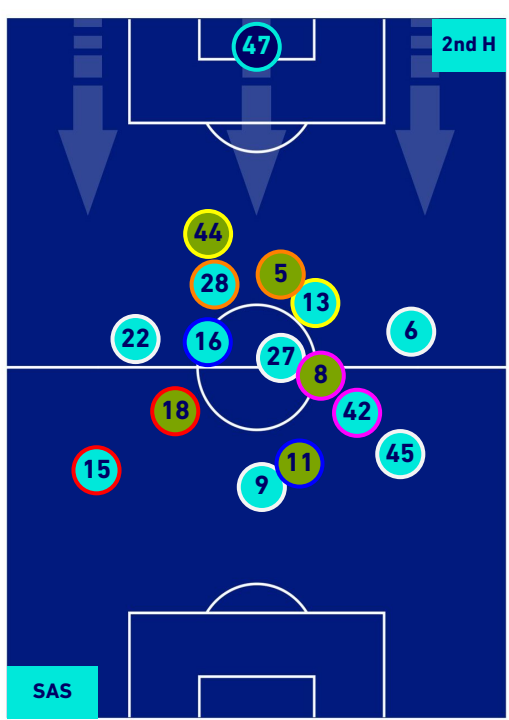

## PLAYERS AVERAGE POSITION

- Legend:
- 1st Substitution: Player in (red), Player out (red)
  - 2nd Substitution: Player in (pink), Player out (pink)
  - 3rd Substitution: Player in (purple), Player out (purple)
  - 4th Substitution: Player in (orange), Player out (orange)
  - 5th Substitution: Player in (yellow), Player out (yellow)

- Player in / out (red)
- Player in / out (pink)
- Player in / out (purple)
- Player in / out (orange)
- Player in / out (yellow)

**SASSUOLO**

**1-2**

**INTER**

## PLAYERS AVERAGE POSITION [BALL POSSESSION]

- Legend:
- 1st Substitution ● Player in
  - 2nd Substitution ● Player in
  - 3rd Substitution ● Player in
  - 4th Substitution ● Player in
  - 5th Substitution ● Player in
  - Player out
  - Player out
  - Player out
  - Player out
  - Player out
  - Player in / out
  - Player in / out
  - Player in / out
  - Player in / out
  - Player in / out