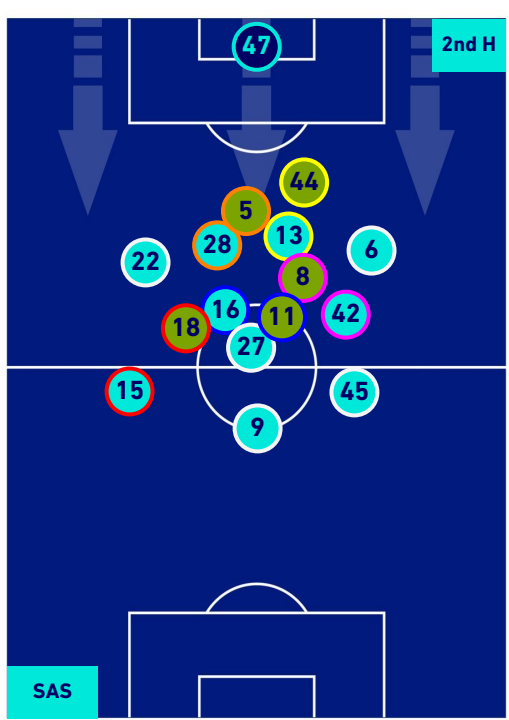

## PLAYERS AVERAGE POSITION [BALL POSSESSION]

- Legend:
- 1st Substitution ● Player in
  - 2nd Substitution ● Player in
  - 3rd Substitution ● Player in
  - 4th Substitution ● Player in
  - 5th Substitution ● Player in
  - Player out
  - Player out
  - Player out
  - Player out
  - Player out
  - Player in / out
  - Player in / out
  - Player in / out
  - Player in / out
  - Player in / out

## PLAYERS AVERAGE POSITION [NO BALL POSSESSION]

- Legend:
- 1st Substitution: Player in (red border), Player out (red circle)
  - 2nd Substitution: Player in (magenta border), Player out (magenta circle)
  - 3rd Substitution: Player in (cyan border), Player out (cyan circle)
  - 4th Substitution: Player in (orange border), Player out (orange circle)
  - 5th Substitution: Player in (yellow border), Player out (yellow circle)
- Player in / out (red square)
  - Player in / out (magenta square)
  - Player in / out (cyan square)
  - Player in / out (orange square)
  - Player in / out (yellow square)