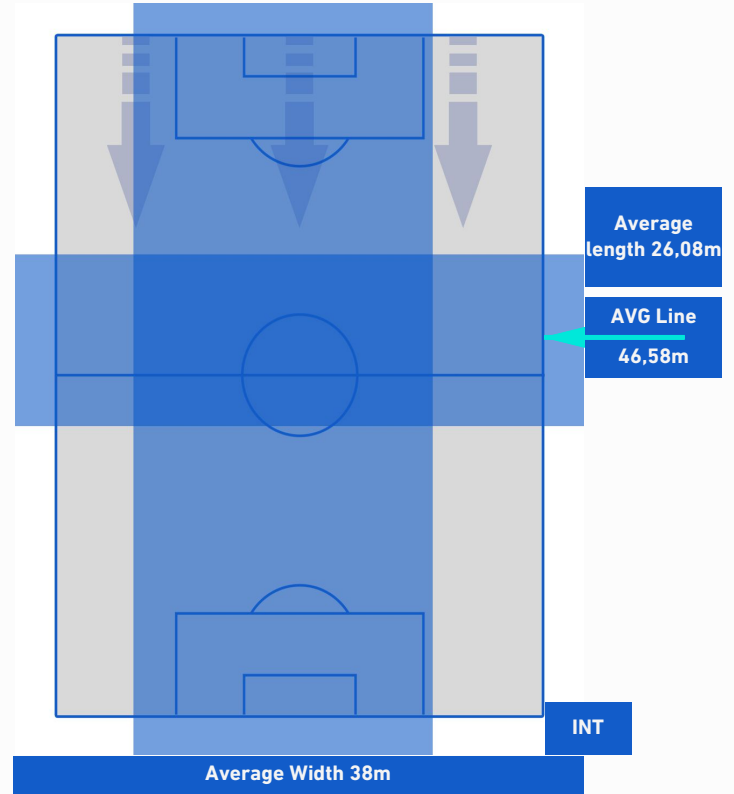

SASSUOLO

1-2

INTER

TEAM'S DEFENSE POSITION 1st H