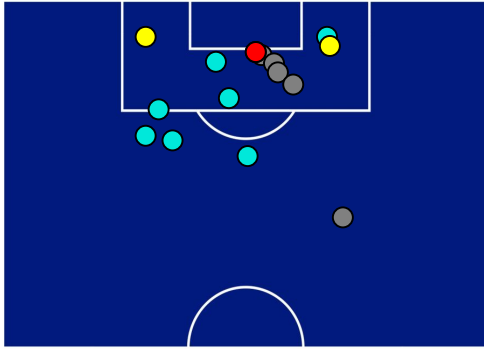

Reggio Emilia 08/10/2022 MAPEI STADIUM - CITTA' DEL TRICOLORE STADIUM - 15:00

SASSUOLO

1-2

INTER

ATTEMPTS MAP