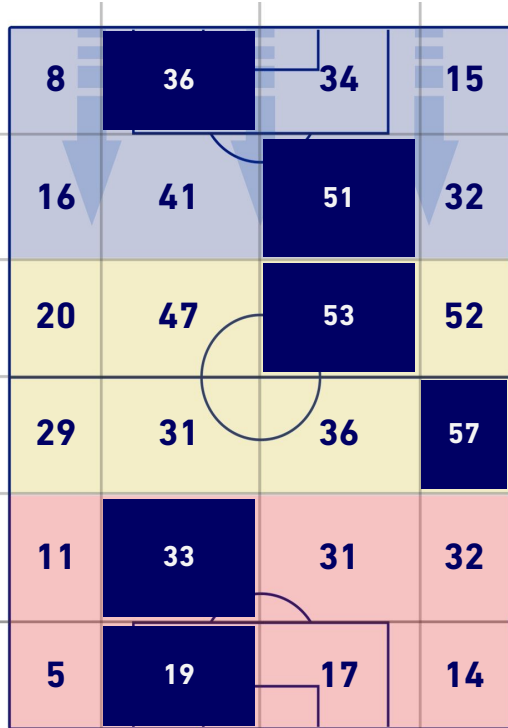

Reggio Emilia 08/10/2022 MAPEI STADIUM - CITTA' DEL TRICOLORE STADIUM - 15:00

SASSUOLO

1-2

INTER

ATTEMPTS MAP

1	Goals	2
3	On target	4
5	Off target	9
7	Blocked	3

CROSSES COMPLETED MAP

7	Success Cross	11
13	Total Cross	17
54	Precision (%)	65

TOUCH MAP

720	Total Balls Played	688
233	DEFENSIVE	297
325	MIDFIELD	247
162	ATTACK ZONE	144

36	Touch in Attacks zone		25
A. PINAMONTI	9	7	E. DZEKO
E. CEIDE	6	6	L. MARTINEZ
A. LAURIENTE'	6	3	A. BASTONI