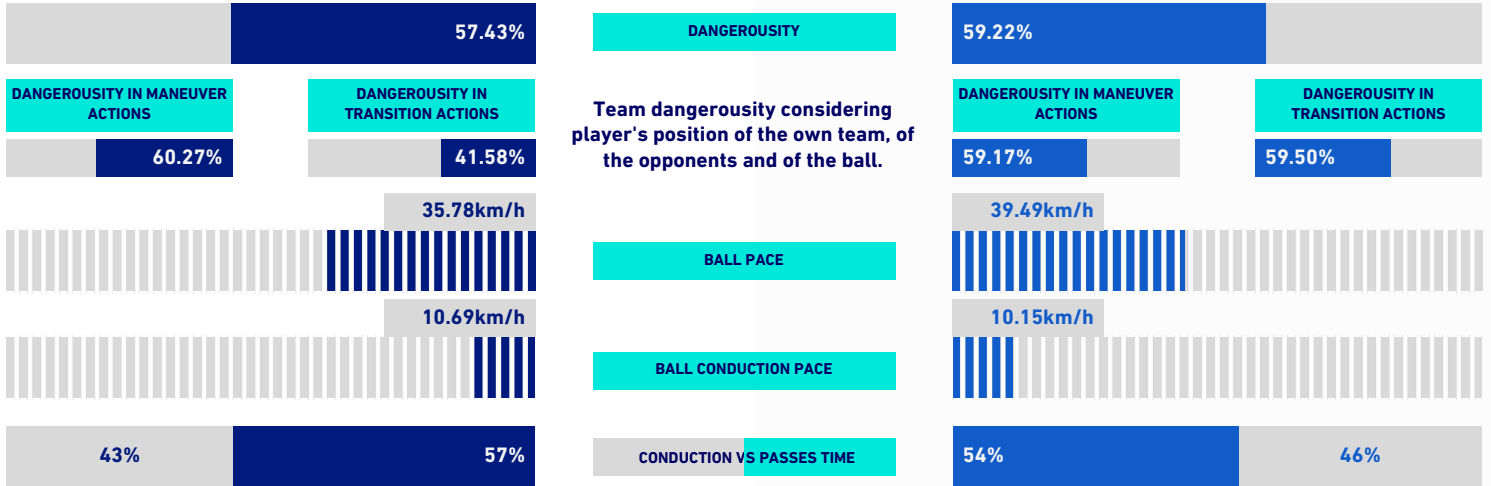

SASSUOLO

1-2

INTER

VIRTUAL COACH

TEAM INDICATORS

RECORDMEN

PASS GAIN

Number of players overtaken by a vertical pass (only successful passes are considered). It shows how much a player tends to overcome the opponent's pressure lines.

Rank	Player	Value	Rank	Player	Value
1	15 E. CEIDE	5.00	1	32 F. DIMARCO	4.80
2	6 ROGERIO	3.64	2	14 K. ASLLANI	4.20
3	9 A. PINAMONTI	3.50	3	24 A. ONANA	4.17
4	47 A. CONSIGLI	2.80	4	23 N. BARELLA	4.00
5	22 J. TOLJAN	2.78	5	2 D. DUMFRIES	3.56

PASS RISK

Measures the player's propensity to risk the pass (only successful passes are considered).

Rank	Player	Value	Rank	Player	Value
1	22 J. TOLJAN	33.23%	1	32 F. DIMARCO	36.56%
2	15 E. CEIDE	32.77%	2	2 D. DUMFRIES	36.18%
3	6 ROGERIO	28.11%	3	9 E. DZEKO	22.78%
4	45 A. LAURIENTE'	23.26%	4	23 N. BARELLA	22.57%
5	16 D. FRATTESI	21.00%	5	24 A. ONANA	21.80%

RECEIVED PRESSURE

How much the player with the ball is pressed by the opposite team. It depends on the speed, running direction and distance from the opponent who is at a shorter distance.

Rank	Player	Value	Rank	Player	Value
1	9 A. PINAMONTI	73.71%	1	10 L. MARTINEZ	71.83%
2	42 K. THORSTVEDT	66.09%	2	9 E. DZEKO	70.38%
3	16 D. FRATTESI	58.43%	3	22 H. MKHITARYAN	64.08%
4	27 M. LOPEZ	54.51%	4	20 H. CALHANOGLU	57.85%
5	45 A. LAURIENTE'	52.73%	5	14 K. ASLLANI	56.25%

PASS AVAILABILITY

Ability of a player to get away from opponents to receive the ball. It is computed for all the teammates of the player in possession.

Rank	Player	Value	Rank	Player	Value
1	22 J. TOLJAN	81.73%	1	2 D. DUMFRIES	83.22%
2	6 ROGERIO	80.59%	2	37 M. SKRINIAR	80.53%
3	28 M. ERLIC	76.65%	3	33 D. D'AMBROSIO	79.73%
4	13 G. FERRARI	75.44%	4	32 F. DIMARCO	79.07%
5	15 E. CEIDE	75.37%	5	95 A. BASTONI	78.17%