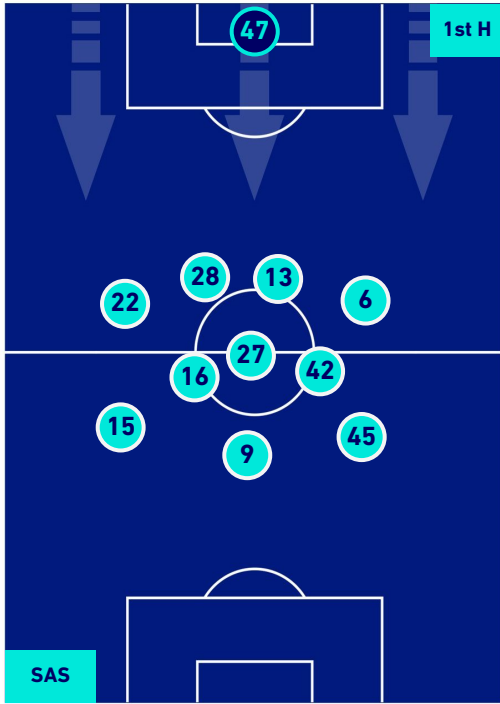

## HEATMAP

SASSUOLO

1-2

INTER

## PLAYERS AVERAGE POSITION

- Legend:
- 1st Substitution: Player in (red), Player out (red)
  - 2nd Substitution: Player in (pink), Player out (pink)
  - 3rd Substitution: Player in (purple), Player out (purple)
  - 4th Substitution: Player in (orange), Player out (orange)
  - 5th Substitution: Player in (yellow), Player out (yellow)