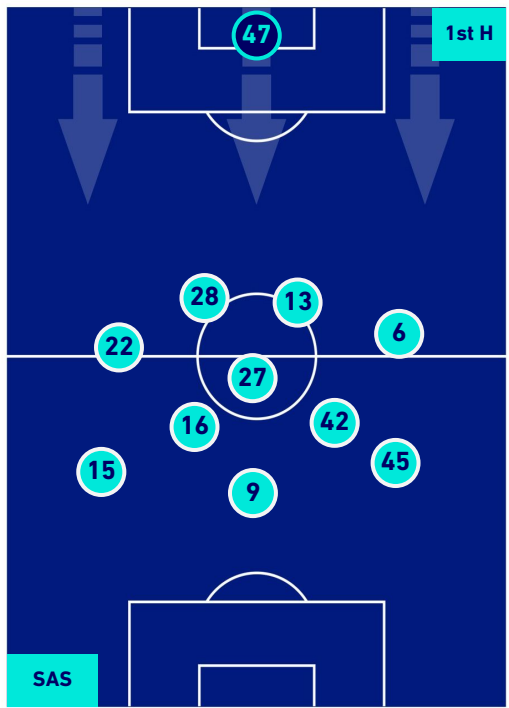

## PLAYERS AVERAGE POSITION

- Legend:
- 1st Substitution: Player in (red), Player out (red)
  - 2nd Substitution: Player in (pink), Player out (pink)
  - 3rd Substitution: Player in (purple), Player out (purple)
  - 4th Substitution: Player in (orange), Player out (orange)
  - 5th Substitution: Player in (yellow), Player out (yellow)

- Player in / out (red)
- Player in / out (pink)
- Player in / out (purple)
- Player in / out (orange)
- Player in / out (yellow)

**SASSUOLO**

**1-2**

**INTER**

## PLAYERS AVERAGE POSITION [BALL POSSESSION]

- Legend:
- 1st Substitution ● Player in
  - 2nd Substitution ● Player in
  - 3rd Substitution ● Player in
  - 4th Substitution ● Player in
  - 5th Substitution ● Player in
  - Player out
  - Player out
  - Player out
  - Player out
  - Player out
  - Player in / out
  - Player in / out
  - Player in / out
  - Player in / out
  - Player in / out