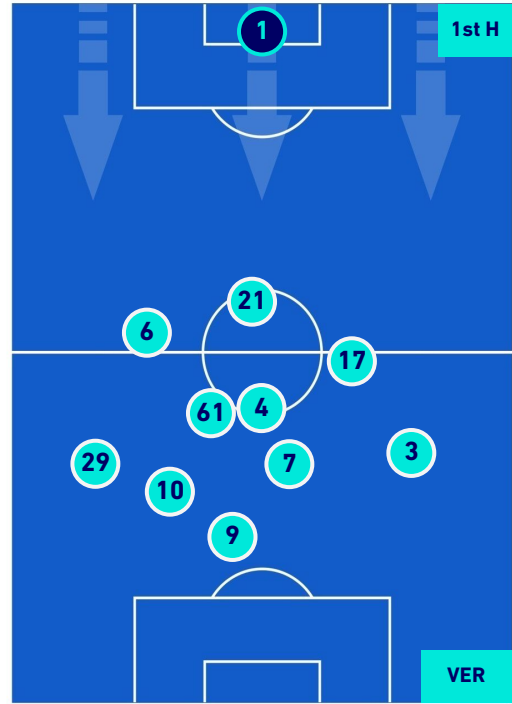

## HEATMAP

**SALERNITANA**

**2-1**

**HELLAS VERONA**

## PLAYERS AVERAGE POSITION

**Legend:**

- 1st Substitution Player in
- 2nd Substitution Player in
- 3rd Substitution Player in
- 4th Substitution Player in
- 5th Substitution Player in

- Player out
- Player out
- Player out
- Player out
- Player out

- Player in / out
- Player in / out
- Player in / out
- Player in / out
- Player in / out

- 
- 
- 
- 
-

**SALERNITANA**

**2-1**

**HELLAS VERONA**

## PLAYERS AVERAGE POSITION [BALL POSSESSION]

Legend:

- 1st Substitution Player in
- 2nd Substitution Player in
- 3rd Substitution Player in
- 4th Substitution Player in
- 5th Substitution Player in

- Player out
- Player out
- Player out
- Player out
- Player out