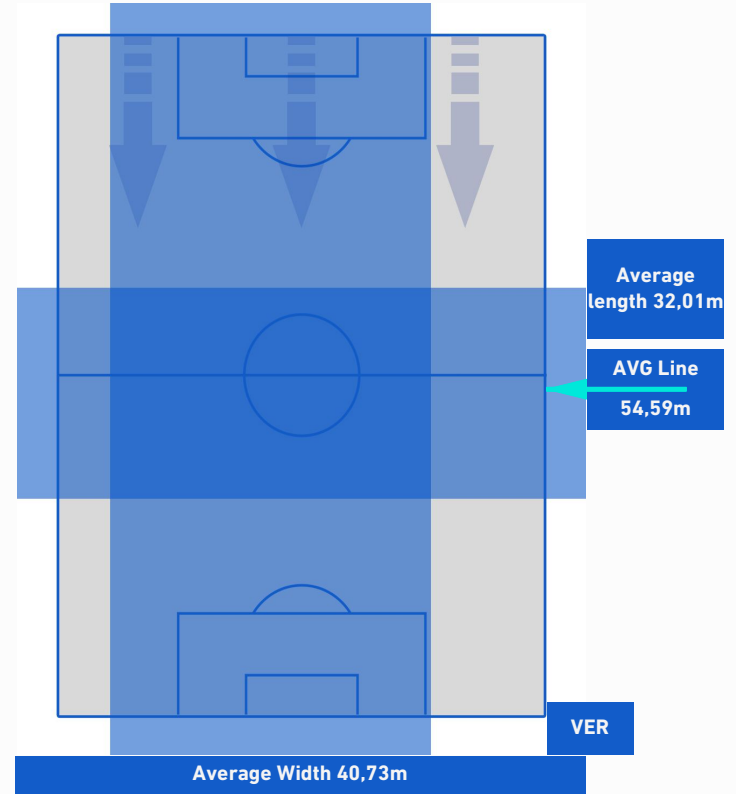

SALERNITANA

2-1

HELLAS VERONA

TEAM'S DEFENSE POSITION 1st H