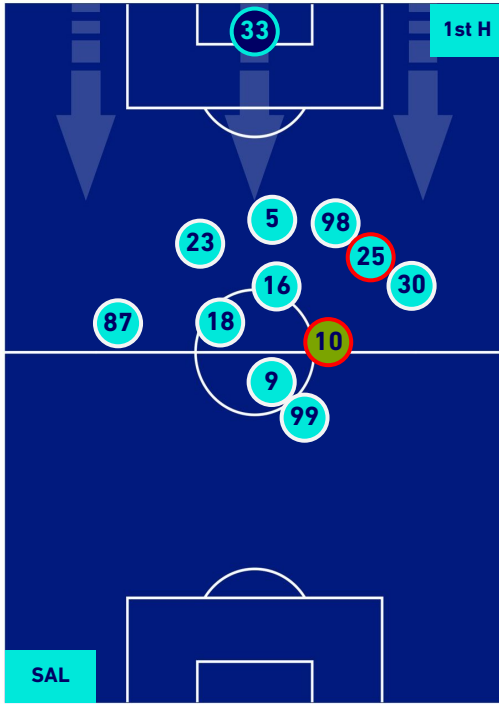

**SALERNITANA**

**2-1**

**HELLAS VERONA**

## HEATMAP

**SALERNITANA**

**2-1**

**HELLAS VERONA**

## PLAYERS AVERAGE POSITION

**Legend:**

- 1st Substitution Player in
- 2nd Substitution Player in
- 3rd Substitution Player in
- 4th Substitution Player in
- 5th Substitution Player in

- Player out
- Player out
- Player out
- Player out
- Player out