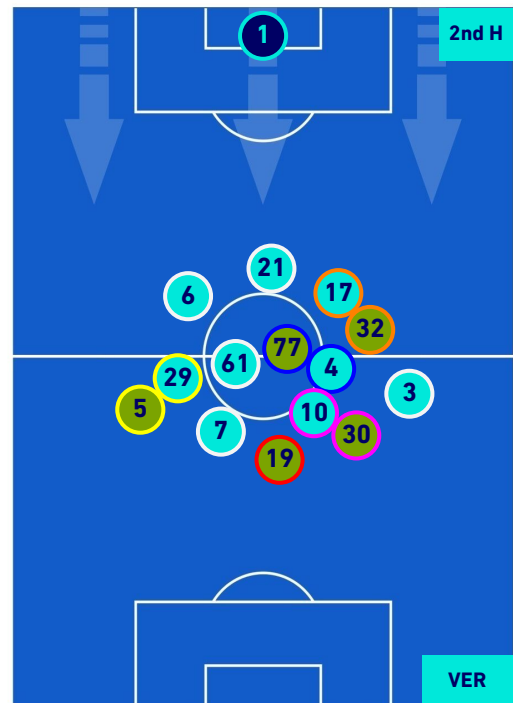

**SALERNITANA**

**2-1**

**HELLAS VERONA**

## HEATMAP

**SALERNITANA**

**2-1**

**HELLAS VERONA**

## PLAYERS AVERAGE POSITION

**Legend:**

- 1st Substitution Player in
- 2nd Substitution Player in
- 3rd Substitution Player in
- 4th Substitution Player in
- 5th Substitution Player in

- Player out
- Player out
- Player out
- Player out
- Player out