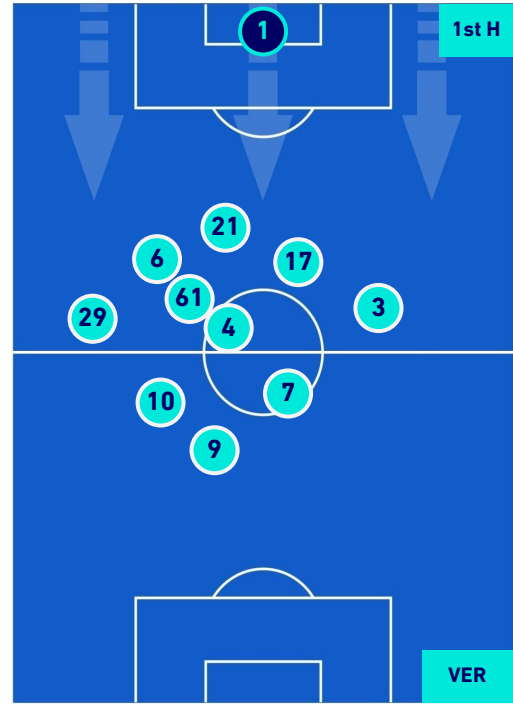

## PLAYERS AVERAGE POSITION [BALL POSSESSION]

Legend:

- 1st Substitution Player in
- 2nd Substitution Player in
- 3rd Substitution Player in
- 4th Substitution Player in
- 5th Substitution Player in

- Player out
- Player out
- Player out
- Player out
- Player out

- Player in / out
- Player in / out
- Player in / out
- Player in / out
- Player in / out

- 
- 
- 
- 
-

**SALERNITANA**

**2-1**

**HELLAS VERONA**

## PLAYERS AVERAGE POSITION [NO BALL POSSESSION]

Legend:

- 1st Substitution Player in
- 2nd Substitution Player in
- 3rd Substitution Player in
- 4th Substitution Player in
- 5th Substitution Player in

- Player out
- Player out
- Player out
- Player out
- Player out