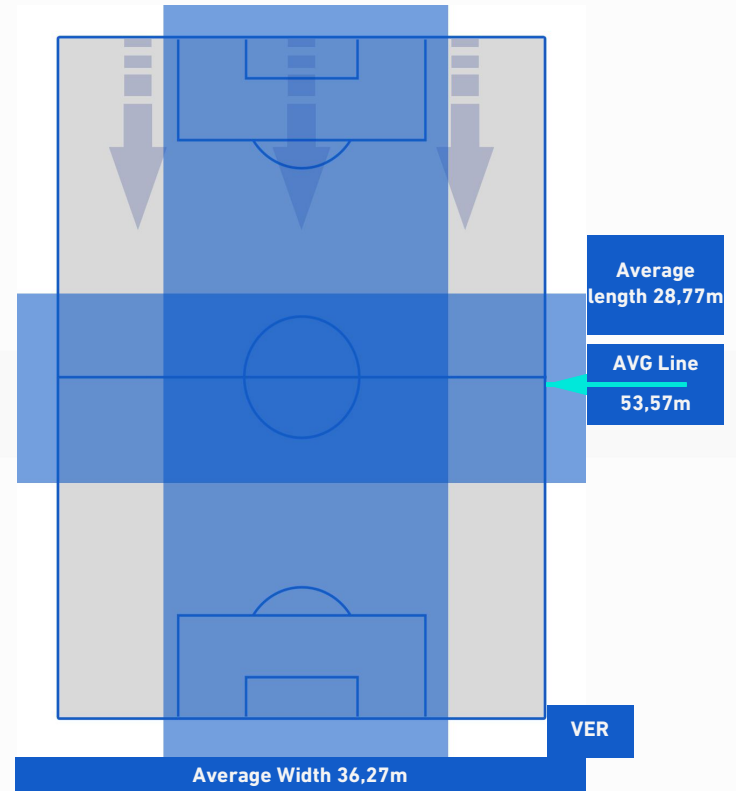

TEAM'S DEFENSE POSITION 2nd H