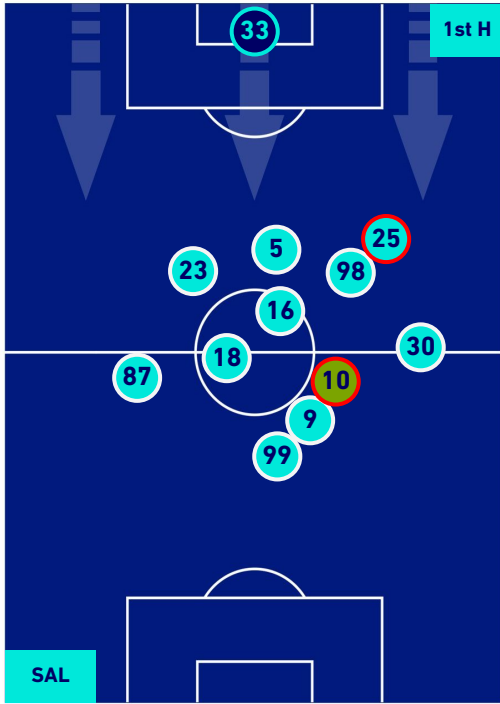

## PLAYERS AVERAGE POSITION

**Legend:**

- 1st Substitution Player in
- 2nd Substitution Player in
- 3rd Substitution Player in
- 4th Substitution Player in
- 5th Substitution Player in

- Player out
- Player out
- Player out
- Player out
- Player out

- Player in / out
- Player in / out
- Player in / out
- Player in / out
- Player in / out

- 
- 
- 
- 
-

**SALERNITANA**

**2-1**

**HELLAS VERONA**

## PLAYERS AVERAGE POSITION [BALL POSSESSION]

Legend:

- 1st Substitution Player in
- 2nd Substitution Player in
- 3rd Substitution Player in
- 4th Substitution Player in
- 5th Substitution Player in

- Player out
- Player out
- Player out
- Player out
- Player out