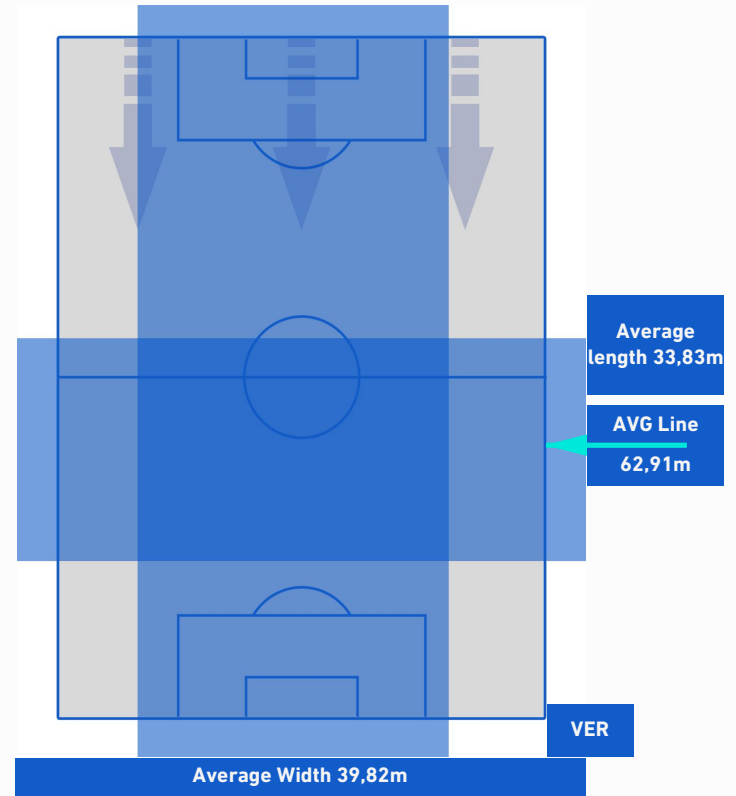

SALERNITANA

2-1

HELLAS VERONA

TEAM'S DEFENSE POSITION [BALL POSSESSION]