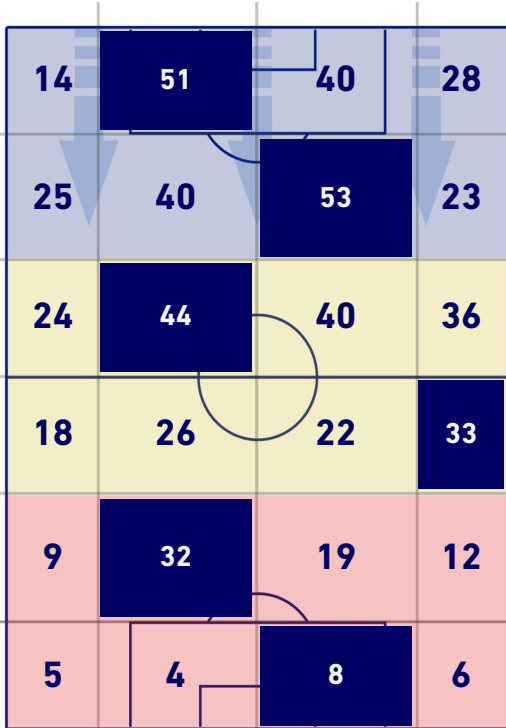

SALERNITANA

2-1

HELLAS VERONA

ATTEMPTS MAP

2	Goals	1
4	On target	2
6	Off target	6
4	Blocked	4

CROSSES COMPLETED MAP

2	Success Cross	7
6	Total Cross	20
33	Precision (%)	35

TOUCH MAP

612	Total Balls Played	737
274	DEFENSIVE	175
243	MIDFIELD	363
95	ATTACK ZONE	199

12	Touch in Attacks zone		17
K. PIATEK	3	4	F. DEPAOLI
A. CANDREVA	2	3	A. HRUSTIC
F. DANILIUC	2	3	T. HENRY