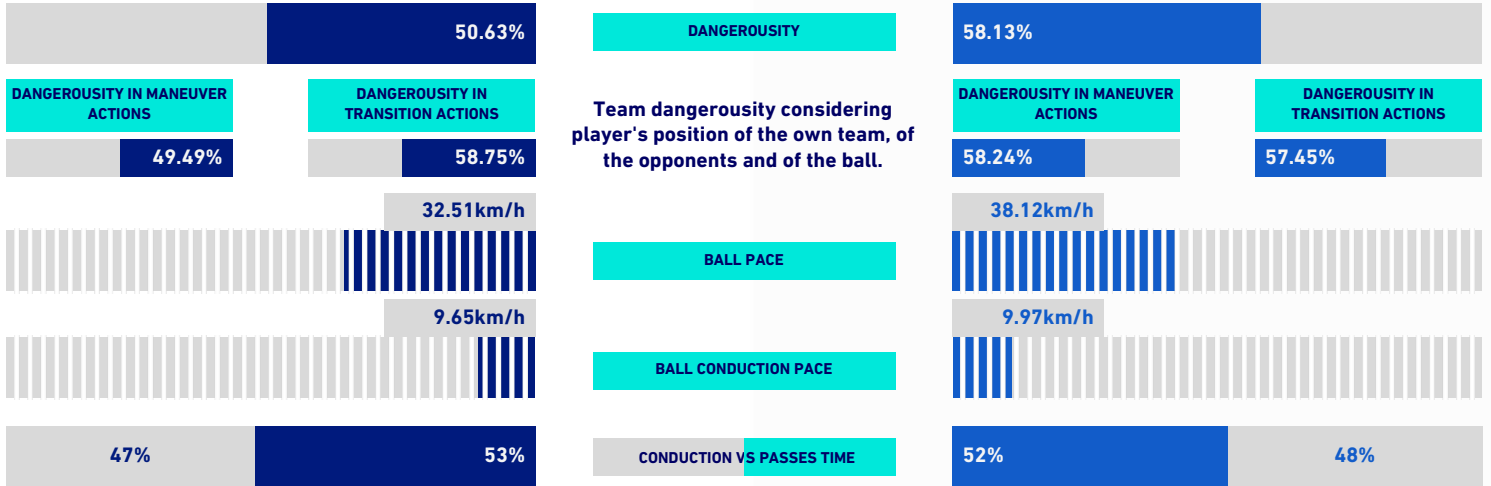

SALERNITANA

2-1

HELLAS VERONA

VIRTUAL COACH

TEAM INDICATORS

RECORDMEN

PASS GAIN

Number of players overtaken by a vertical pass (only successful passes are considered). It shows how much a player tends to overcome the opponent's pressure lines.

Rank	Player	Value	Rank	Player	Value
1	99 K. PIATEK	5.00	1	7 S. VERDI	4.80
2	33 L. SEPE	4.50	2	3 J. DOIG	4.67
2	5 F. DANILIUC	4.50	3	4 M. VELOSO	3.91
4	98 L. PIROLA	4.44	4	1 L. MONTIPO'	3.67
5	30 P. MAZZOCCHI	3.25	5	10 A. HRUSTIC	3.40

PASS RISK

Measures the player's propensity to risk the pass (only successful passes are considered).

Rank	Player	Value	Rank	Player	Value
1	33 L. SEPE	35.13%	1	3 J. DOIG	41.38%
2	87 A. CANDREVA	30.00%	2	29 F. DEPAOLI	31.67%
3	23 N. GYOMBER	28.38%	3	10 A. HRUSTIC	30.00%
4	16 I. RADOVANOVIC	25.45%	4	1 L. MONTIPO'	27.63%
5	9 F. BONAZZOLI	25.13%	5	7 S. VERDI	24.67%

RECEIVED PRESSURE

How much the player with the ball is pressed by the opposite team. It depends on the speed, running direction and distance from the opponent who is at a shorter distance.

Rank	Player	Value	Rank	Player	Value
1	11 E. BOTHEIM	71.77%	1	19 M. DJURIC	78.59%
2	29 B. DIA	66.83%	2	9 T. HENRY	75.88%
3	10 T. VILHENA	64.56%	3	10 A. HRUSTIC	62.50%
4	99 K. PIATEK	62.56%	4	61 A. TAMEZE	56.58%
5	9 F. BONAZZOLI	61.72%	5	7 S. VERDI	56.42%

PASS AVAILABILITY

Ability of a player to get away from opponents to receive the ball. It is computed for all the teammates of the player in possession.

Rank	Player	Value	Rank	Player	Value
1	98 L. PIROLA	79.23%	1	17 F. CECCHERINI	81.95%
2	30 P. MAZZOCCHI	77.91%	2	21 K. GUNTER	79.08%
3	23 N. GYOMBER	76.09%	3	6 I. HIEN	77.93%
4	5 F. DANILIUC	72.11%	4	3 J. DOIG	72.48%
5	87 A. CANDREVA	67.21%	5	4 M. VELOSO	69.95%