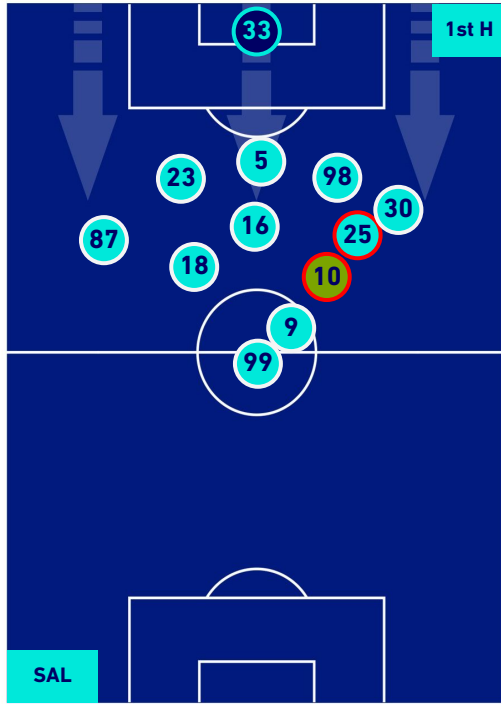

## PLAYERS AVERAGE POSITION [BALL POSSESSION]

Legend:

- 1st Substitution Player in
- 2nd Substitution Player in
- 3rd Substitution Player in
- 4th Substitution Player in
- 5th Substitution Player in

- Player out
- Player out
- Player out
- Player out
- Player out

- Player in / out
- Player in / out
- Player in / out
- Player in / out
- Player in / out

- 
- 
- 
- 
-

**SALERNITANA**

**2-1**

**HELLAS VERONA**

## PLAYERS AVERAGE POSITION [NO BALL POSSESSION]

Legend:

- 1st Substitution Player in
- 2nd Substitution Player in
- 3rd Substitution Player in
- 4th Substitution Player in
- 5th Substitution Player in

- Player out
- Player out
- Player out
- Player out
- Player out