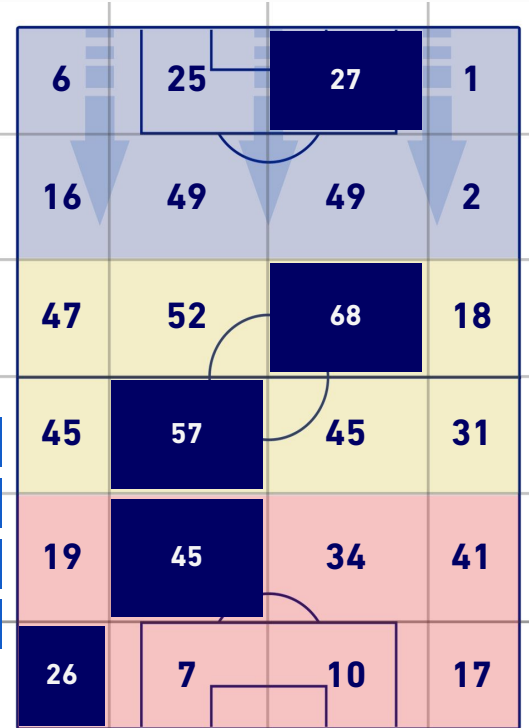

## CROSSES COMPLETED MAP

2	Success Cross	7
6	Total Cross	20
33	Precision (%)	35

## TOUCH MAP

612	Total Balls Played	737
274	DEFENSIVE	175
243	MIDFIELD	363
95	ATTACK ZONE	199

12	Touch in Attacks zone		17
K. PIATEK	3	4	F. DEPAOLI
A. CANDREVA	2	3	A. HRUSTIC
F. DANILIUC	2	3	T. HENRY

**SALERNITANA**