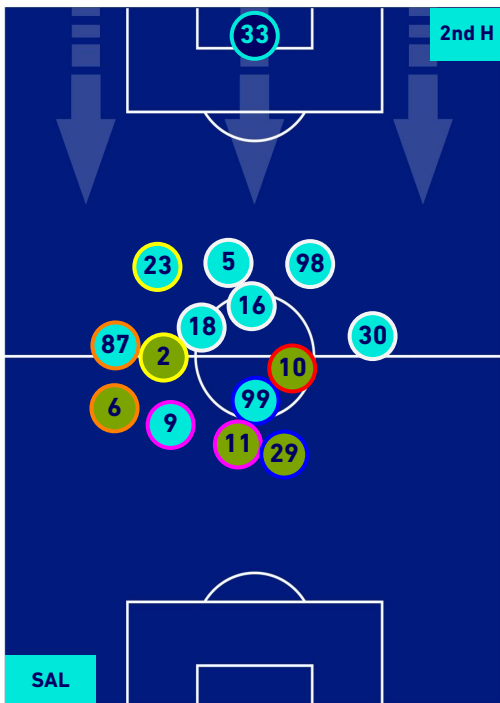

## HEATMAP

**SALERNITANA**

**2-1**

**HELLAS VERONA**

## PLAYERS AVERAGE POSITION

**Legend:**

- 1st Substitution Player in
- 2nd Substitution Player in
- 3rd Substitution Player in
- 4th Substitution Player in
- 5th Substitution Player in

- Player out
- Player out
- Player out
- Player out
- Player out

- Player in / out
- Player in / out
- Player in / out
- Player in / out
- Player in / out

- 
- 
- 
- 
-

**SALERNITANA**

**2-1**

**HELLAS VERONA**

## PLAYERS AVERAGE POSITION [BALL POSSESSION]

Legend:

- 1st Substitution Player in
- 2nd Substitution Player in
- 3rd Substitution Player in
- 4th Substitution Player in
- 5th Substitution Player in

- Player out
- Player out
- Player out
- Player out
- Player out