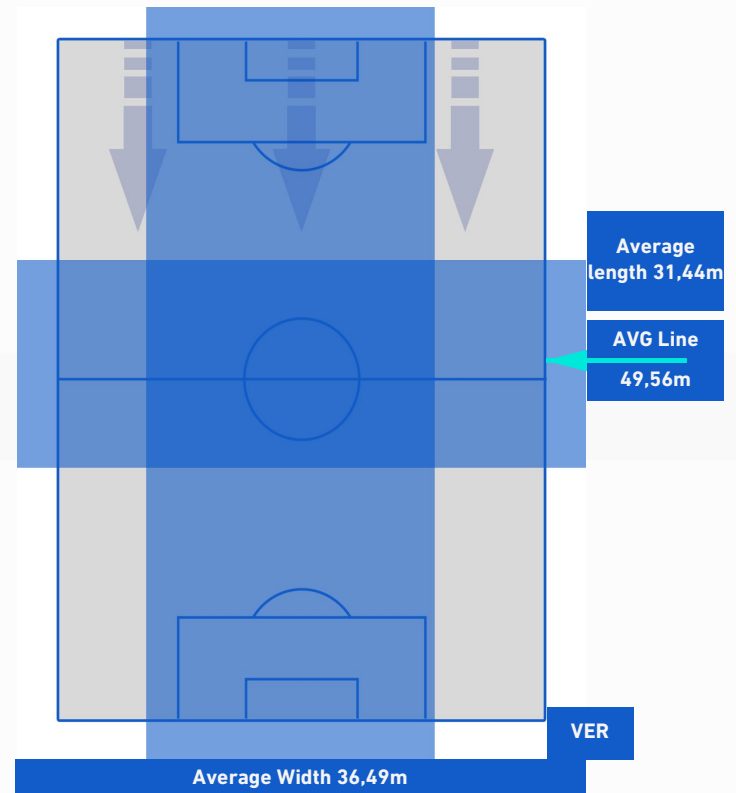

TEAM'S DEFENSE POSITION [NO BALL POSSESSION]