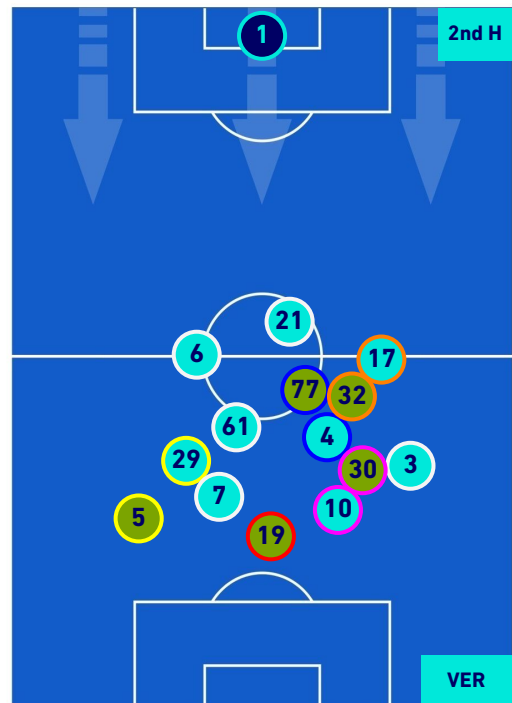

## HEATMAP

**SALERNITANA**

**2-1**

**HELLAS VERONA**

## PLAYERS AVERAGE POSITION

**Legend:**

- 1st Substitution Player in
- 2nd Substitution Player in
- 3rd Substitution Player in
- 4th Substitution Player in
- 5th Substitution Player in

- Player out
- Player out
- Player out
- Player out
- Player out

- Player in / out
- Player in / out
- Player in / out
- Player in / out
- Player in / out

- 
- 
- 
- 
-

**SALERNITANA**

**2-1**

**HELLAS VERONA**

## PLAYERS AVERAGE POSITION [BALL POSSESSION]

Legend:

- 1st Substitution Player in
- 2nd Substitution Player in
- 3rd Substitution Player in
- 4th Substitution Player in
- 5th Substitution Player in

- Player out
- Player out
- Player out
- Player out
- Player out