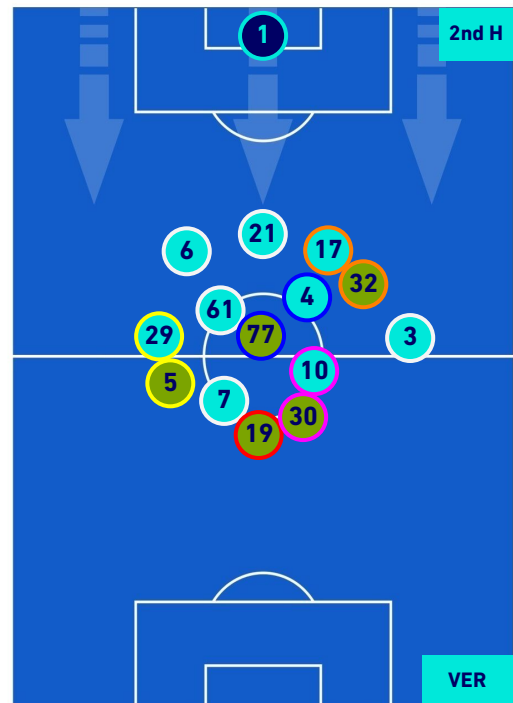

## PLAYERS AVERAGE POSITION [BALL POSSESSION]

Legend:

- 1st Substitution Player in
- 2nd Substitution Player in
- 3rd Substitution Player in
- 4th Substitution Player in
- 5th Substitution Player in

- Player out
- Player out
- Player out
- Player out
- Player out

- Player in / out
- Player in / out
- Player in / out
- Player in / out
- Player in / out

- 
- 
- 
- 
-

**SALERNITANA**

**2-1**

**HELLAS VERONA**

## PLAYERS AVERAGE POSITION [NO BALL POSSESSION]

Legend:

- 1st Substitution Player in
- 2nd Substitution Player in
- 3rd Substitution Player in
- 4th Substitution Player in
- 5th Substitution Player in

- Player out
- Player out
- Player out
- Player out
- Player out