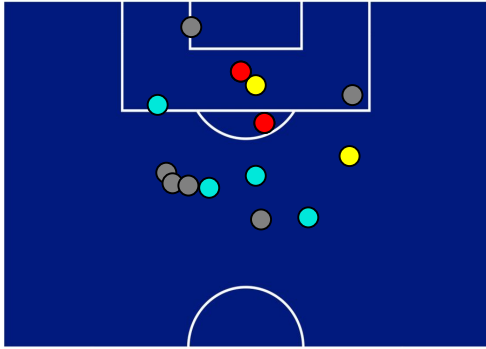

SALERNITANA

2-1

HELLAS VERONA

ATTEMPTS MAP