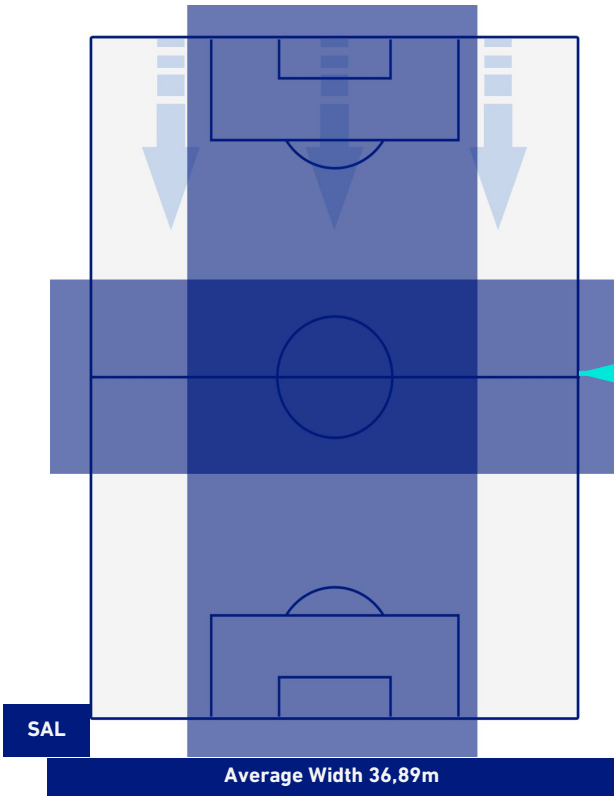

SALERNITANA

2-1

HELLAS VERONA

TEAM'S DEFENSE POSITION [BALL POSSESSION]