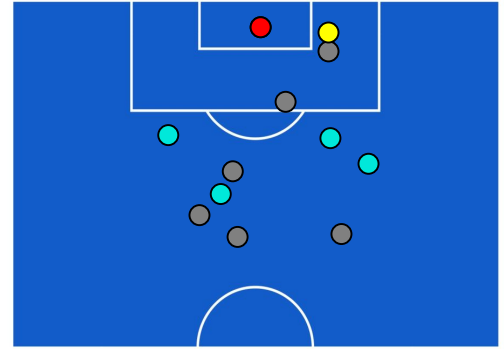

2	Goals	1
4	On target	2
6	Off target	6
4	Blocked	4