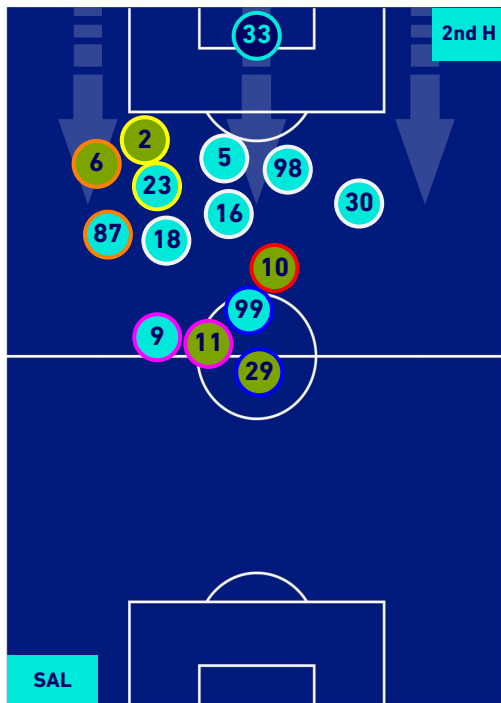

## PLAYERS AVERAGE POSITION [BALL POSSESSION]

Legend:

- 1st Substitution Player in
- 2nd Substitution Player in
- 3rd Substitution Player in
- 4th Substitution Player in
- 5th Substitution Player in

- Player out
- Player out
- Player out
- Player out
- Player out

- Player in / out
- Player in / out
- Player in / out
- Player in / out
- Player in / out

- 
- 
- 
- 
-

**SALERNITANA**

**2-1**

**HELLAS VERONA**

## PLAYERS AVERAGE POSITION [NO BALL POSSESSION]

Legend:

- 1st Substitution Player in
- 2nd Substitution Player in
- 3rd Substitution Player in
- 4th Substitution Player in
- 5th Substitution Player in

- Player out
- Player out
- Player out
- Player out
- Player out