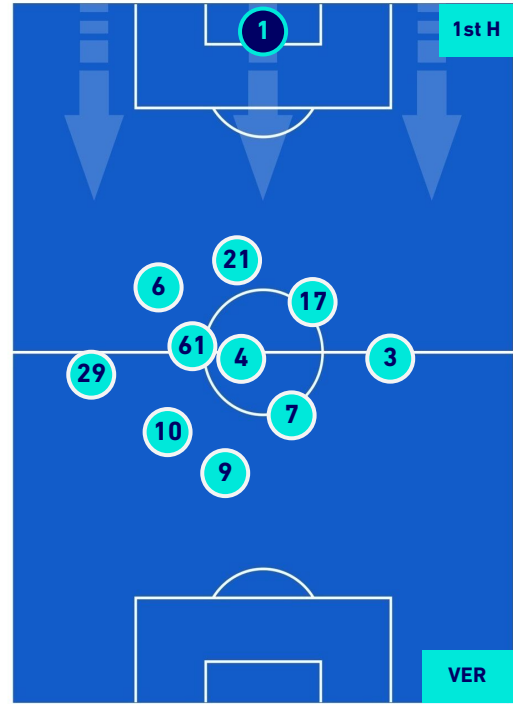

**SALERNITANA**

**2-1**

**HELLAS VERONA**

## HEATMAP

**SALERNITANA**

**2-1**

**HELLAS VERONA**

## PLAYERS AVERAGE POSITION

**Legend:**

- 1st Substitution Player in
- 2nd Substitution Player in
- 3rd Substitution Player in
- 4th Substitution Player in
- 5th Substitution Player in

- Player out
- Player out
- Player out
- Player out
- Player out