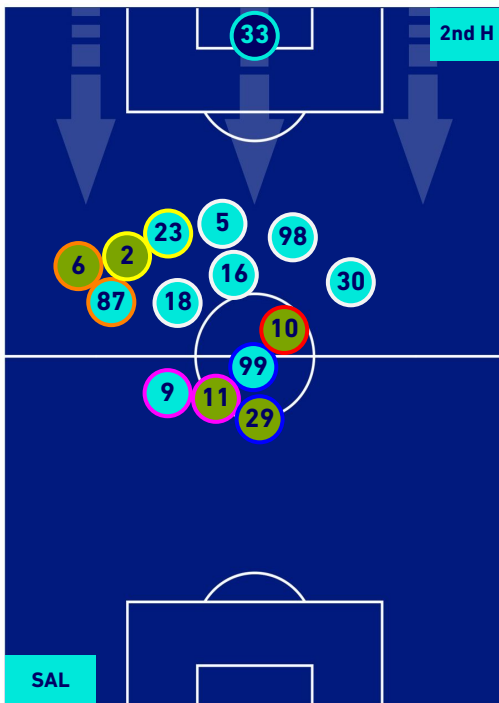

**SALERNITANA**

**2-1**

**HELLAS VERONA**

## HEATMAP

**SALERNITANA**

**2-1**

**HELLAS VERONA**

## PLAYERS AVERAGE POSITION

**Legend:**

- 1st Substitution Player in
- 2nd Substitution Player in
- 3rd Substitution Player in
- 4th Substitution Player in
- 5th Substitution Player in

- Player out
- Player out
- Player out
- Player out
- Player out