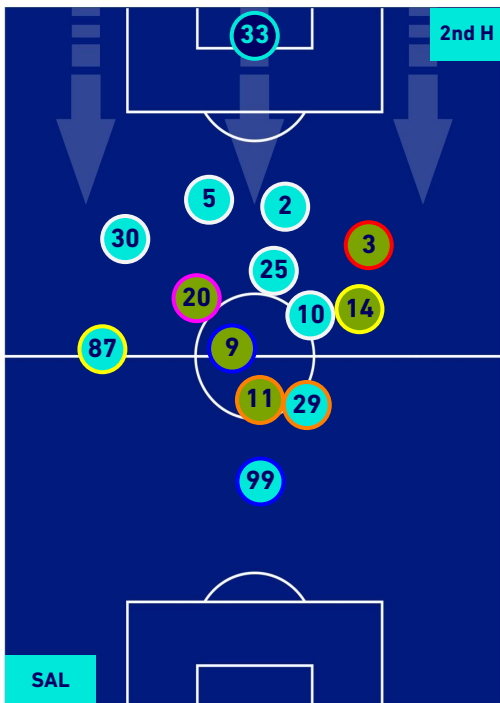

- Player in / out
- Player in / out
- Player in / out
- Player in / out
- Player in / out

-
-
-
-
-

SALERNITANA

1-2

LECCE

PLAYERS AVERAGE POSITION [BALL POSSESSION]

Legend:

- 1st Substitution Player in
- 2nd Substitution Player in
- 3rd Substitution Player in
- 4th Substitution Player in
- 5th Substitution Player in

- Player out
- Player out
- Player out
- Player out
- Player out

- Player in / out
- Player in / out
- Player in / out
- Player in / out
- Player in / out

-
-
-
-
-

SALERNITANA

1-2

LECCE

PLAYERS AVERAGE POSITION [NO BALL POSSESSION]

Legend:

- 1st Substitution Player in
- 2nd Substitution Player in
- 3rd Substitution Player in
- 4th Substitution Player in
- 5th Substitution Player in

- Player out
- Player out
- Player out
- Player out
- Player out