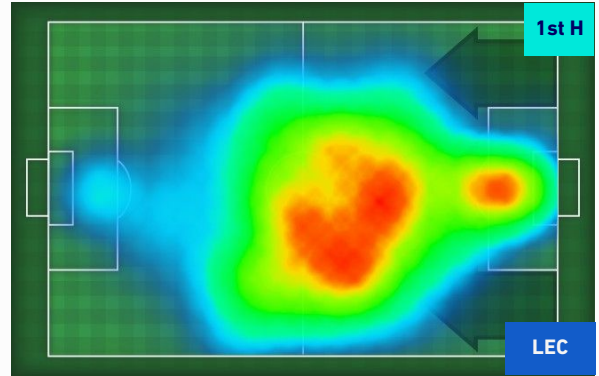

SALERNITANA

1-2

LECCE

PLAYERS RANKING [ATHLETICS PERFORMANCE]

Jog - Run - Sprint (km)			
1	TONNY VILHENA	Total 11.259	
		3.816	6.576
			0.866
2	GIULIO MAGGIORE	Total 11.148	
		4.139	6.436
			0.572
3	PASQUALE MAZZOCCHI	Total 10.941	
		4.626	5.703
			0.61
4	FLAVIUS DANILIUC	Total 10.31	
		3.936	5.739
			0.634
5	DYLAN BRONN	Total 10.203	
		4.284	5.394
			0.523

AVG Speed km/h (run)			
1	A. CANDREVA	SAL	11.15
2	G. MAGGIORE	SAL	10.93
3	D. VALENCIA	SAL	10.91
4	L. COULIBALY	SAL	10.89
5	G. KASTANOS	SAL	10.81

AVG Speed km/h (sprint)			
1	F. DANILIUC	SAL	32.67
2	B. DIA	SAL	32.01
3	L. COULIBALY	SAL	31.92
4	D. BRONN	SAL	31.91
5	P. MAZZOCCHI	SAL	31.69

Jog - Run - Sprint (km)			
1	MORTEN HJULMAND	Total 11.592	
		3.685	7.286
			0.621
2	FEDERICO BASCHIROTTO	Total 10.19	
		4.118	5.471
			0.599
3	ASSAN CEESAY	Total 10.153	
		4.925	4.46
			0.767
4	FEDERICO DI FRANCESCO	Total 10.062	
		3.233	5.859
			0.968
5	VALENTIN GENDREY	Total 9.759	
		3.851	5.133
			0.774

AVG Speed km/h (run)			
1	R. OUDIN	LEC	10.84
2	F. DI FRANCESCO	LEC	10.79
3	M. HJULMAND	LEC	10.71
4	A. BLIN	LEC	10.69
5	J. GONZALEZ	LEC	10.68

AVG Speed km/h (sprint)			
1	A. CEESAY	LEC	33.56
2	F. BASCHIROTTO	LEC	33.05
3	A. GALLO	LEC	32.96
4	V. GENDREY	LEC	32.46
5	F. DI FRANCESCO	LEC	32.34

TEAM STATS [ATHLETICS PERFORMANCE]

Distance Covered (km)	110.198
AVG Speed (km/h)	6.36

Jog-Run-Sprint (km 110.198)		
41.789	60.932	7.476

Distance Covered (km)	110.228
AVG Speed (km/h)	6.41

Jog-Run-Sprint (km 110.228)		
41.611	60.661	7.955

Fitness data displayed in the report are the ones collected in real time and could be different to the post-processed ones, delivered to the coaching staff

Jog:	0-7 km/h	Run:	7.1-15 km/h	Sprint:	15.1+ km/h	Jog + Run + Sprint:	Distance covered
TOP Sprinter:	Top four players per team						

Salerno 16/09/2022 ARECHI STADIUM - 20:45

SALERNITANA

1-2

LECCE

HEATMAP