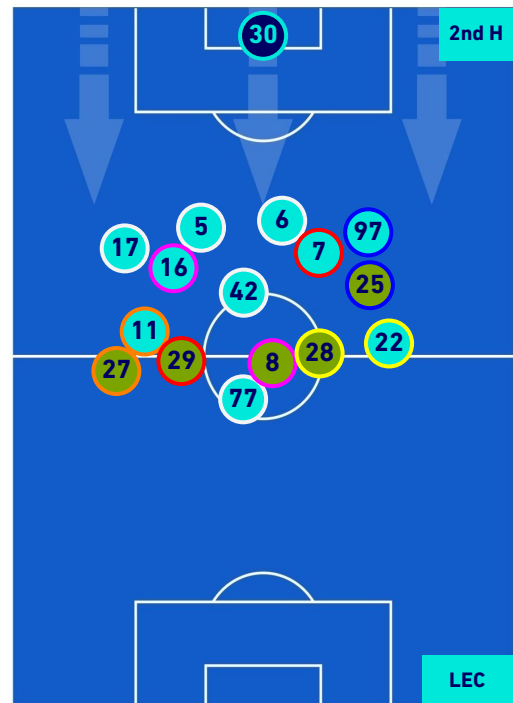

Salerno 16/09/2022 ARECHI STADIUM - 20:45

SALERNITANA

1-2

LECCE

HEATMAP

SALERNITANA

1-2

LECCE

PLAYERS AVERAGE POSITION

Legend:

- 1st Substitution Player in
- 2nd Substitution Player in
- 3rd Substitution Player in
- 4th Substitution Player in
- 5th Substitution Player in

- Player out
- Player out
- Player out
- Player out
- Player out

- Player in / out
- Player in / out
- Player in / out
- Player in / out
- Player in / out

-
-
-
-
-

SALERNITANA

1-2

LECCE

PLAYERS AVERAGE POSITION [BALL POSSESSION]

Legend:

- 1st Substitution Player in
- 2nd Substitution Player in
- 3rd Substitution Player in
- 4th Substitution Player in
- 5th Substitution Player in