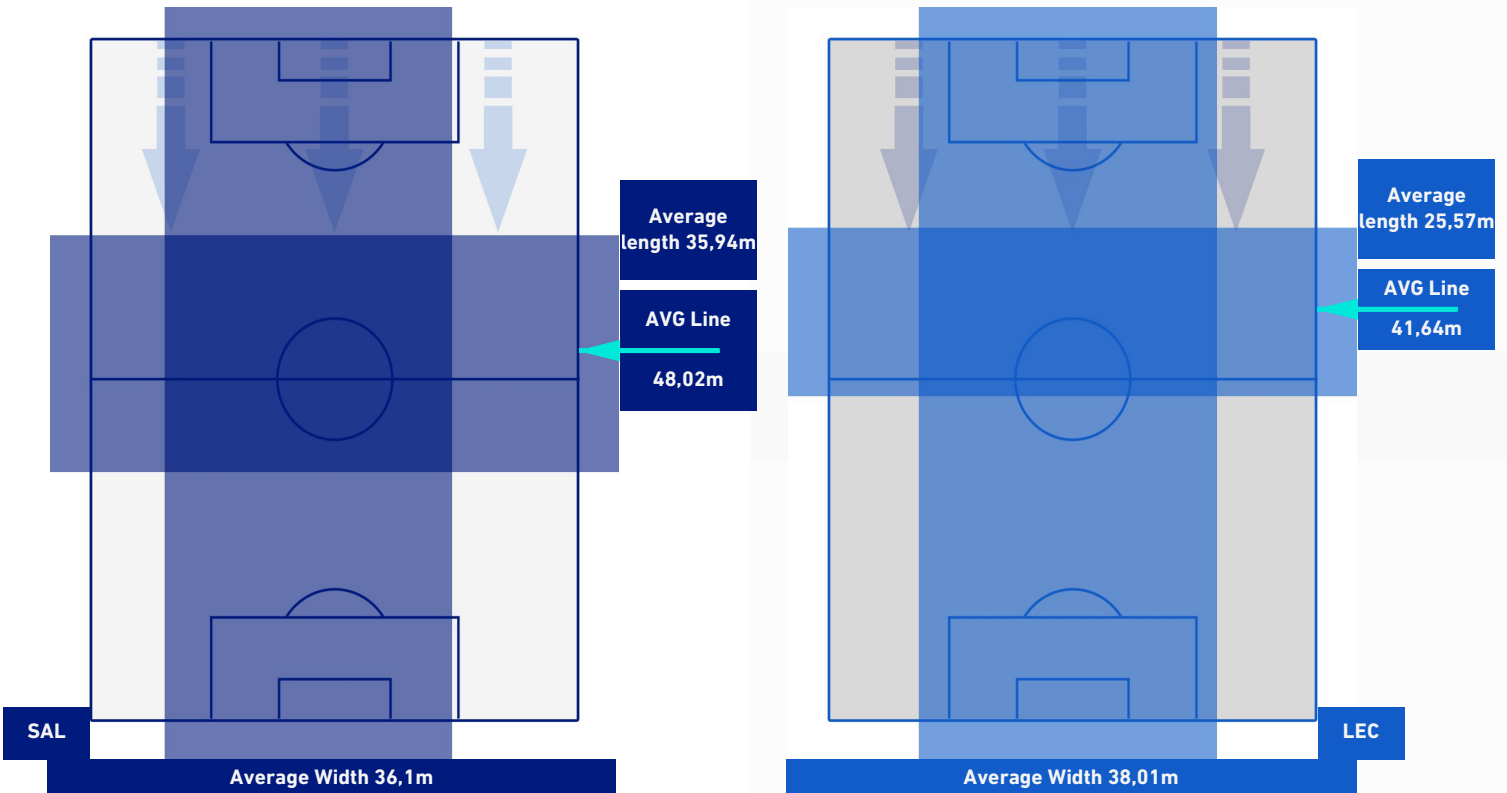

TEAM'S DEFENSE POSITION (NO BALL POSSESSION)