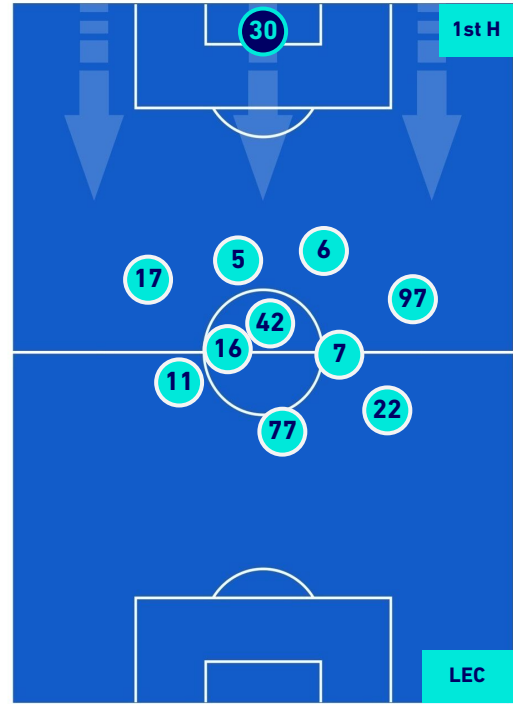

Salerno 16/09/2022 ARECHI STADIUM - 20:45

SALERNITANA

1-2

LECCE

HEATMAP

SALERNITANA

1-2

LECCE

PLAYERS AVERAGE POSITION

Legend:

- 1st Substitution Player in
- 2nd Substitution Player in
- 3rd Substitution Player in
- 4th Substitution Player in
- 5th Substitution Player in

- Player out
- Player out
- Player out
- Player out
- Player out

- Player in / out
- Player in / out
- Player in / out
- Player in / out
- Player in / out

-
-
-
-
-

SALERNITANA

1-2

LECCE

PLAYERS AVERAGE POSITION [BALL POSSESSION]

Legend:

- 1st Substitution Player in
- 2nd Substitution Player in
- 3rd Substitution Player in
- 4th Substitution Player in
- 5th Substitution Player in