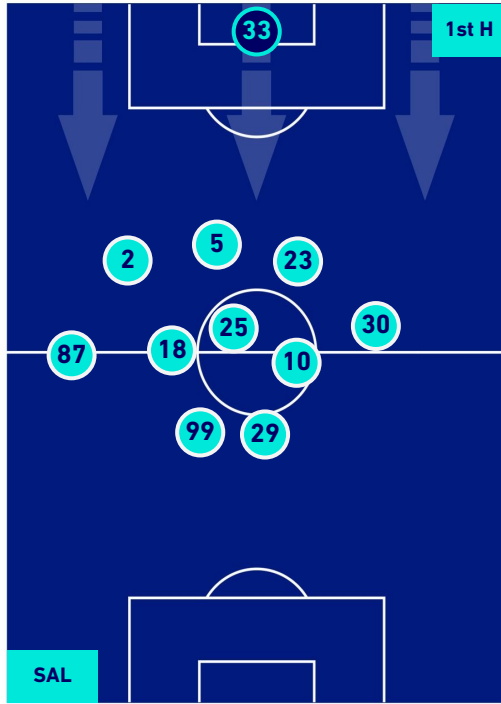

Salerno 16/09/2022 ARECHI STADIUM - 20:45

SALERNITANA

1-2

LECCE

HEATMAP

SALERNITANA

1-2

LECCE

PLAYERS AVERAGE POSITION

Legend:

- 1st Substitution Player in
- 2nd Substitution Player in
- 3rd Substitution Player in
- 4th Substitution Player in
- 5th Substitution Player in

- Player out
- Player out
- Player out
- Player out
- Player out