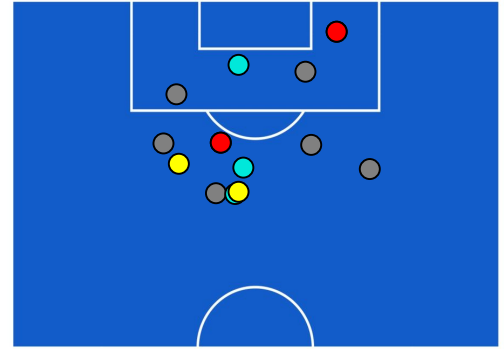

Legend:

- 1st Substitution Player in
- 2nd Substitution Player in
- 3rd Substitution Player in
- 4th Substitution Player in
- 5th Substitution Player in

- Player out
- Player out
- Player out
- Player out
- Player out

- Player in / out
- Player in / out
- Player in / out
- Player in / out
- Player in / out

-
-
-
-
-

SALERNITANA

1-2

LECCE

TEAM'S DEFENSE POSITION 1st H

TEAM'S DEFENSE POSITION 2nd H

SALERNITANA

1-2

LECCE

TEAM'S DEFENSE POSITION (BALL POSSESSION)

TEAM'S DEFENSE POSITION (NO BALL POSSESSION)

Salerno 16/09/2022 ARECHI STADIUM - 20:45

SALERNITANA

1-2

LECCE

ATTEMPTS MAP

0	Goals	2
4	On target	4
4	Off target	6
0	Blocked	3

CROSSES COMPLETED MAP

11	Success Cross	6
14	Total Cross	13
79	Precision (%)	46

TOUCH MAP

753	Total Balls Played	621
203	DEFENSIVE	249
393	MIDFIELD	252
157	ATTACK ZONE	120