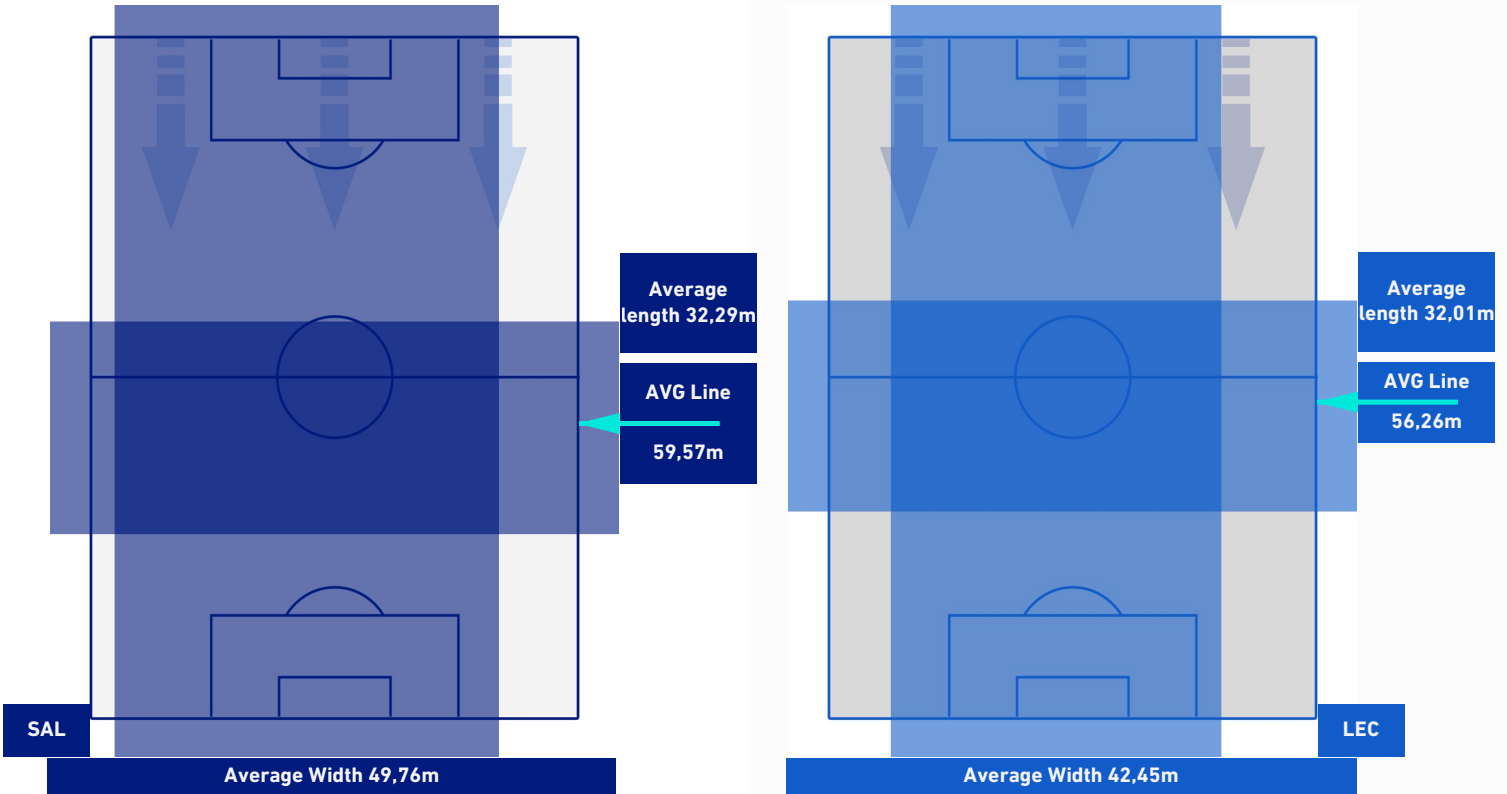

SALERNITANA

1-2

LECCE

TEAM'S DEFENSE POSITION (BALL POSSESSION)