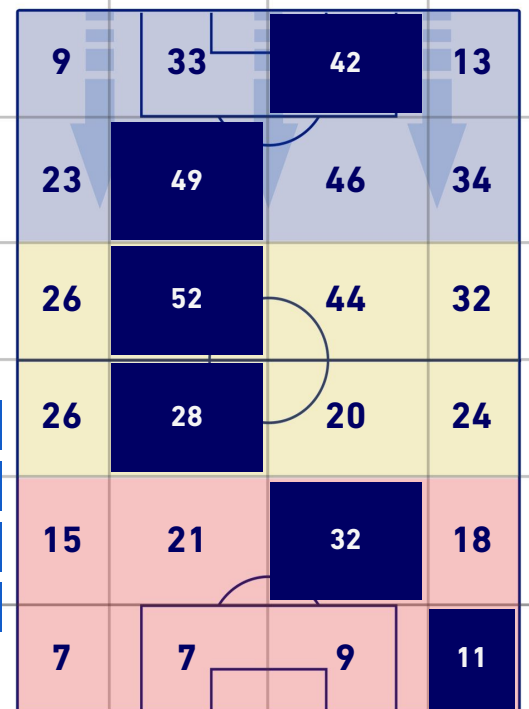

ATTEMPTS MAP

0	Goals	2
4	On target	4
4	Off target	6
0	Blocked	3

CROSSES COMPLETED MAP

11	Success Cross	6
14	Total Cross	13
79	Precision (%)	46

TOUCH MAP

753	Total Balls Played	621
203	DEFENSIVE	249
393	MIDFIELD	252
157	ATTACK ZONE	120

20	Touch in Attacks zone		16
K. PIATEK	6	7	A. CEESAY
B. DIA	4	5	L. BANDA
D. VALENCIA	3	2	K. ASKILDSEN

SALERNITANA

1-2

LECCE

KEY PLAYERS

ANTONIO CANDREVA **87**

Position	Midfielder
Games in Serie A	440
Goals in Serie A	73
Date of birth	28/02/1987
Nationality	ITA