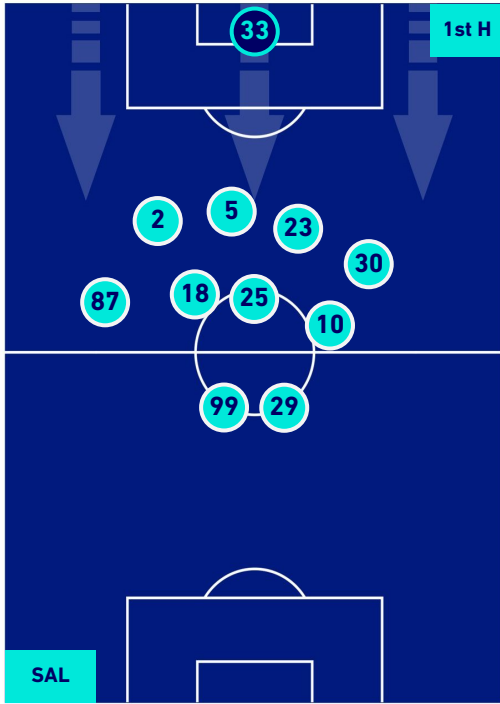

SALERNITANA

1-2

LECCE

PLAYERS AVERAGE POSITION [NO BALL POSSESSION]

Legend:

- 1st Substitution Player in
- 2nd Substitution Player in
- 3rd Substitution Player in
- 4th Substitution Player in
- 5th Substitution Player in

- Player out
- Player out
- Player out
- Player out
- Player out

- Player in / out
- Player in / out
- Player in / out
- Player in / out
- Player in / out