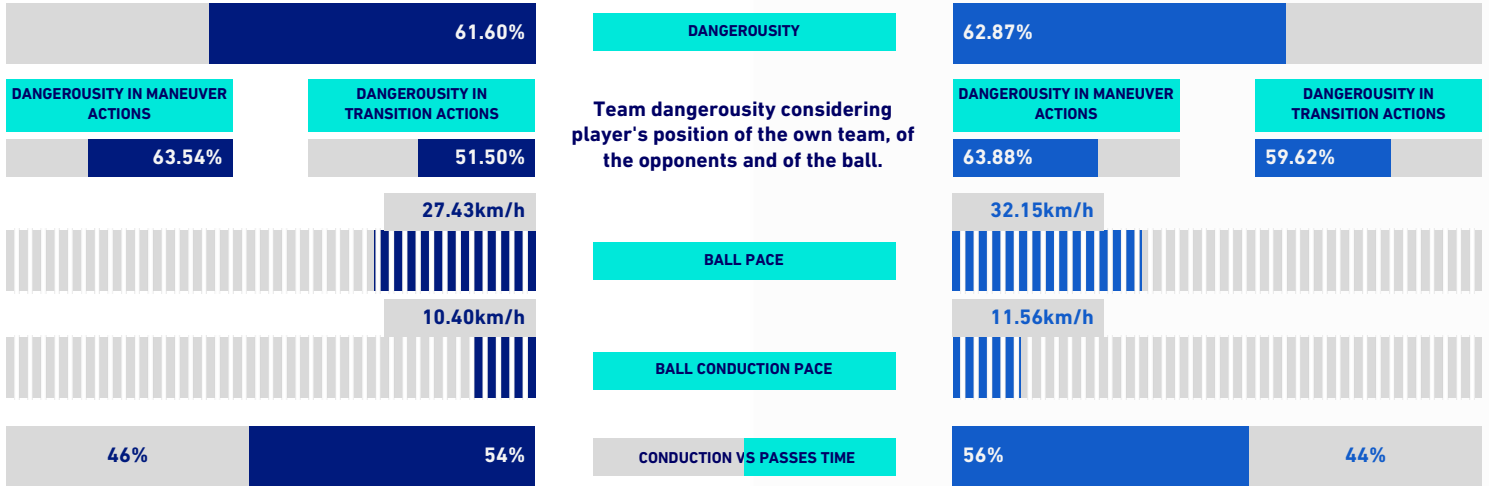

SALERNITANA

1-2

LECCE

VIRTUAL COACH

TEAM INDICATORS

RECORDMEN

PASS GAIN

Number of players overtaken by a vertical pass (only successful passes are considered). It shows how much a player tends to overcome the opponent's pressure lines.