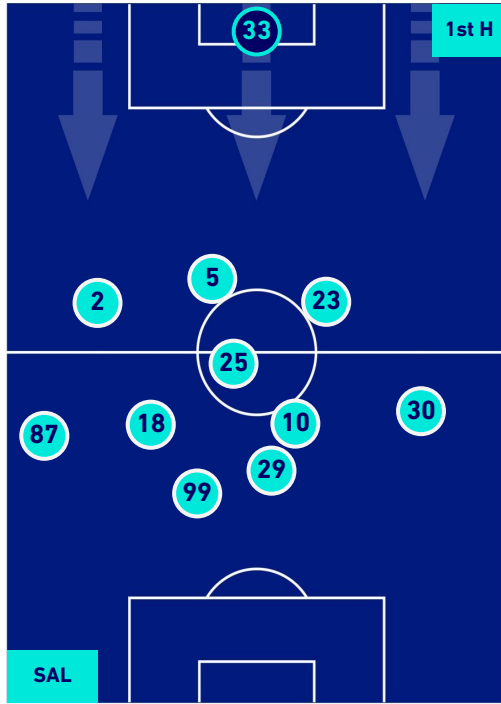

SALERNITANA

1-2

LECCE

PLAYERS AVERAGE POSITION [BALL POSSESSION]

Legend:

- 1st Substitution Player in
- 2nd Substitution Player in
- 3rd Substitution Player in
- 4th Substitution Player in
- 5th Substitution Player in

- Player out
- Player out
- Player out
- Player out
- Player out

- Player in / out
- Player in / out
- Player in / out
- Player in / out
- Player in / out