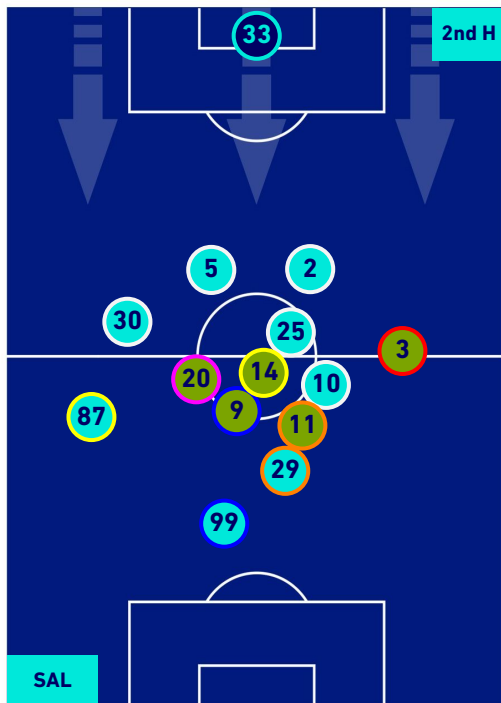

Salerno 16/09/2022 ARECHI STADIUM - 20:45

SALERNITANA

1-2

LECCE

HEATMAP

SALERNITANA

1-2

LECCE

PLAYERS AVERAGE POSITION

Legend:

- 1st Substitution Player in
- 2nd Substitution Player in
- 3rd Substitution Player in
- 4th Substitution Player in
- 5th Substitution Player in

- Player out
- Player out
- Player out
- Player out
- Player out

- Player in / out
- Player in / out
- Player in / out
- Player in / out
- Player in / out

-
-
-
-
-

SALERNITANA

1-2

LECCE

PLAYERS AVERAGE POSITION [BALL POSSESSION]

Legend:

- 1st Substitution Player in
- 2nd Substitution Player in
- 3rd Substitution Player in
- 4th Substitution Player in
- 5th Substitution Player in