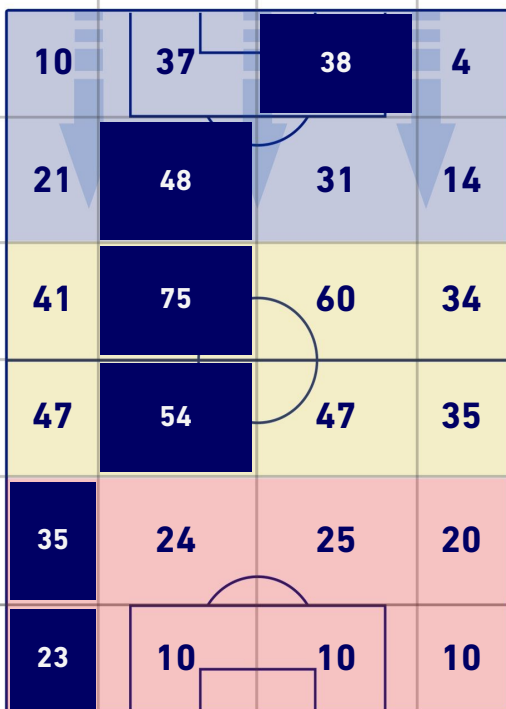

ATTEMPTS MAP

0	Goals	2
4	On target	4
4	Off target	6
0	Blocked	3

CROSSES COMPLETED MAP

11	Success Cross	6
14	Total Cross	13
79	Precision (%)	46

TOUCH MAP

753	Total Balls Played	621
203	DEFENSIVE	249
393	MIDFIELD	252
157	ATTACK ZONE	120

20	Touch in Attacks zone		16
K. PIATEK	6	7	A. CEESAY
B. DIA	4	5	L. BANDA
D. VALENCIA	3	2	K. ASKILDSEN

SALERNITANA

1-2

LECCE

KEY PLAYERS

ANTONIO CANDREVA **87**

Position	Midfielder
Games in Serie A	440
Goals in Serie A	73
Date of birth	28/02/1987
Nationality	ITA