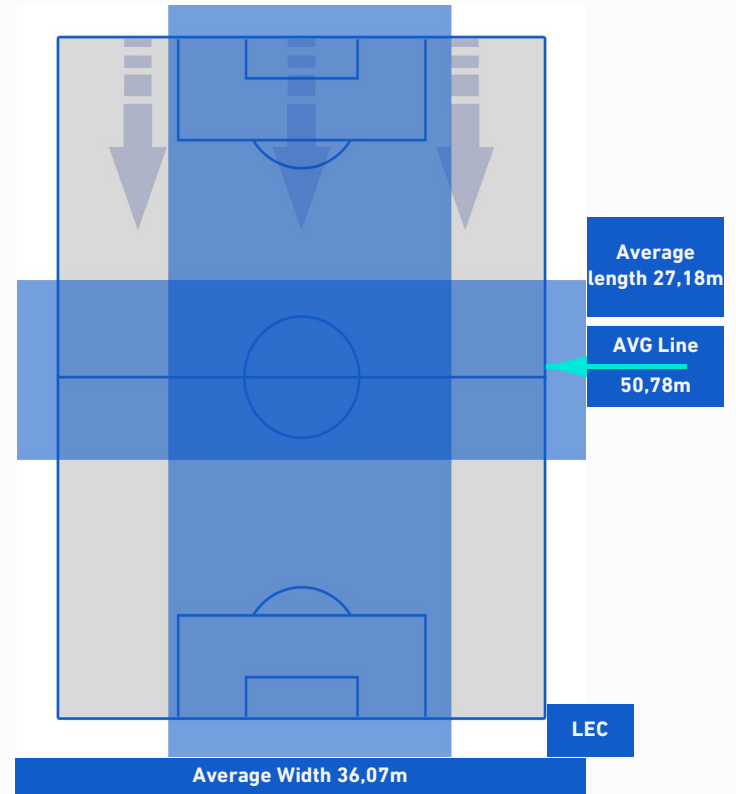

- Player in / out
- Player in / out
- Player in / out
- Player in / out
- Player in / out

-
-
-
-
-

SALERNITANA

1-2

LECCE

TEAM'S DEFENSE POSITION 1st H

TEAM'S DEFENSE POSITION 2nd H

SALERNITANA