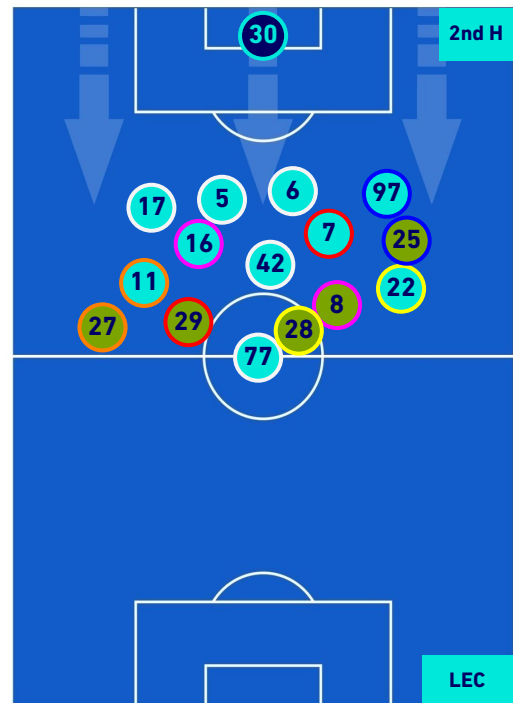

SALERNITANA

1-2

LECCE

PLAYERS AVERAGE POSITION [NO BALL POSSESSION]

Legend:

- 1st Substitution Player in
- 2nd Substitution Player in
- 3rd Substitution Player in
- 4th Substitution Player in
- 5th Substitution Player in

- Player out
- Player out
- Player out
- Player out
- Player out

- Player in / out
- Player in / out
- Player in / out
- Player in / out
- Player in / out