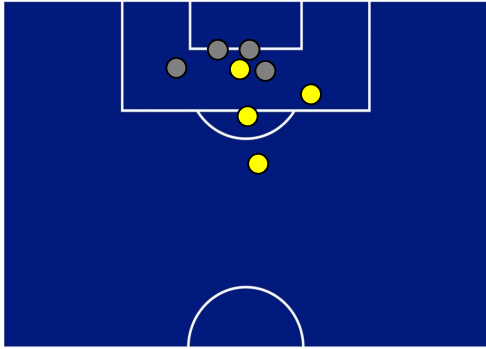

Legend:

- 1st Substitution Player in
- 2nd Substitution Player in
- 3rd Substitution Player in
- 4th Substitution Player in
- 5th Substitution Player in

- Player out
- Player out
- Player out
- Player out
- Player out

- Player in / out
- Player in / out
- Player in / out
- Player in / out
- Player in / out

-
-
-
-
-

SALERNITANA

1-2

LECCE

TEAM'S DEFENSE POSITION 1st H

TEAM'S DEFENSE POSITION 2nd H

SALERNITANA

1-2

LECCE

TEAM'S DEFENSE POSITION (BALL POSSESSION)

TEAM'S DEFENSE POSITION (NO BALL POSSESSION)

Salerno 16/09/2022 ARECHI STADIUM - 20:45

SALERNITANA

1-2

LECCE

ATTEMPTS MAP

0	Goals	2
4	On target	4
4	Off target	6
0	Blocked	3

CROSSES COMPLETED MAP

11	Success Cross	6
14	Total Cross	13
79	Precision (%)	46

TOUCH MAP

753	Total Balls Played	621
203	DEFENSIVE	249
393	MIDFIELD	252
157	ATTACK ZONE	120