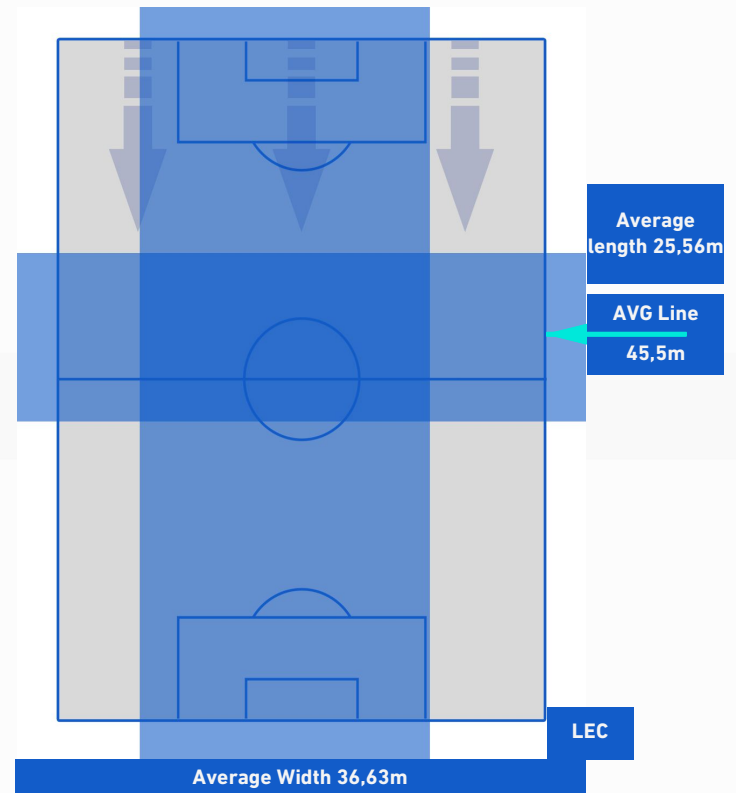

- Player in / out
- Player in / out
- Player in / out
- Player in / out
- Player in / out

-
-
-
-
-

SALERNITANA

1-2

LECCE

TEAM'S DEFENSE POSITION 1st H

TEAM'S DEFENSE POSITION 2nd H

SALERNITANA