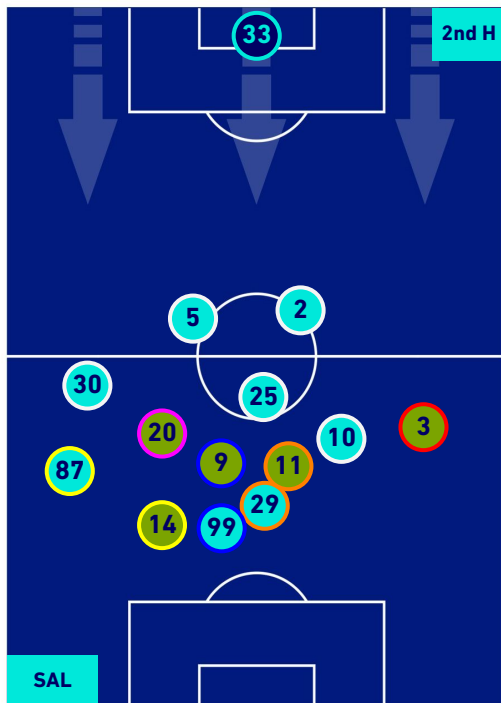

PLAYERS AVERAGE POSITION

Legend:

- 1st Substitution Player in
- 2nd Substitution Player in
- 3rd Substitution Player in
- 4th Substitution Player in
- 5th Substitution Player in

- Player out
- Player out
- Player out
- Player out
- Player out

- Player in / out
- Player in / out
- Player in / out
- Player in / out
- Player in / out

-
-
-
-
-

SALERNITANA

1-2

LECCE

PLAYERS AVERAGE POSITION [BALL POSSESSION]

Legend:

- 1st Substitution Player in
- 2nd Substitution Player in
- 3rd Substitution Player in
- 4th Substitution Player in
- 5th Substitution Player in

- Player out
- Player out
- Player out
- Player out
- Player out

- Player in / out
- Player in / out
- Player in / out
- Player in / out
- Player in / out

-
-
-
-
-

SALERNITANA

1-2

LECCE

PLAYERS AVERAGE POSITION [NO BALL POSSESSION]