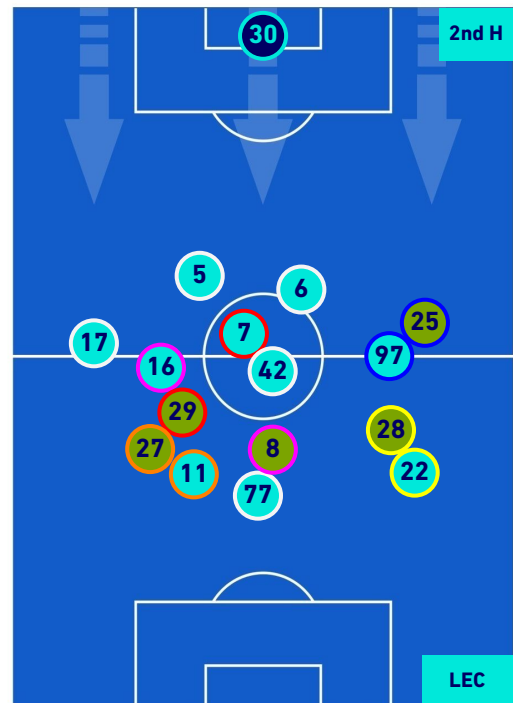

SALERNITANA

1-2

LECCE

PLAYERS AVERAGE POSITION [BALL POSSESSION]

Legend:

- 1st Substitution Player in
- 2nd Substitution Player in
- 3rd Substitution Player in
- 4th Substitution Player in
- 5th Substitution Player in

- Player out
- Player out
- Player out
- Player out
- Player out

- Player in / out
- Player in / out
- Player in / out
- Player in / out
- Player in / out