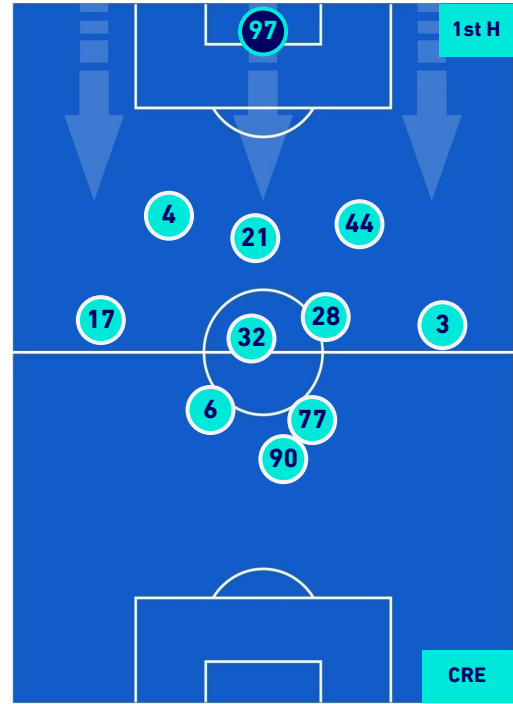

## PLAYERS AVERAGE POSITION

**Legend:**

- 1st Substitution Player in
- 2nd Substitution Player in
- 3rd Substitution Player in
- 4th Substitution Player in
- 5th Substitution Player in

- Player out
- Player out
- Player out
- Player out
- Player out

- Player in / out
- Player in / out
- Player in / out
- Player in / out
- Player in / out

- 
- 
- 
- 
-

**ATALANTA**

**1-1**

**CREMONESE**

## PLAYERS AVERAGE POSITION [BALL POSSESSION]

**Legend:**

- 1st Substitution Player in
- 2nd Substitution Player in
- 3rd Substitution Player in
- 4th Substitution Player in
- 5th Substitution Player in