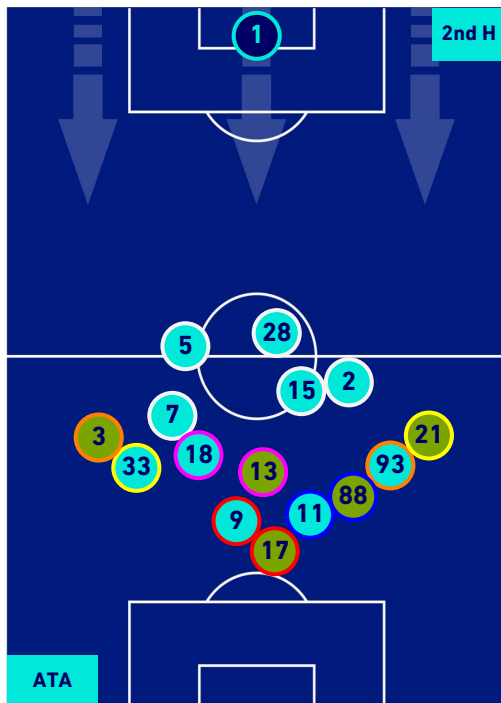

## HEATMAP

**ATALANTA**

**1-1**

**CREMONESE**

## PLAYERS AVERAGE POSITION

**Legend:**

- 1st Substitution Player in
- 2nd Substitution Player in
- 3rd Substitution Player in
- 4th Substitution Player in
- 5th Substitution Player in

- Player out
- Player out
- Player out
- Player out
- Player out

- Player in / out
- Player in / out
- Player in / out
- Player in / out
- Player in / out

- 
- 
- 
- 
-

**ATALANTA**

**1-1**

**CREMONESE**

## PLAYERS AVERAGE POSITION [BALL POSSESSION]

**Legend:**

- 1st Substitution Player in
- 2nd Substitution Player in
- 3rd Substitution Player in
- 4th Substitution Player in
- 5th Substitution Player in