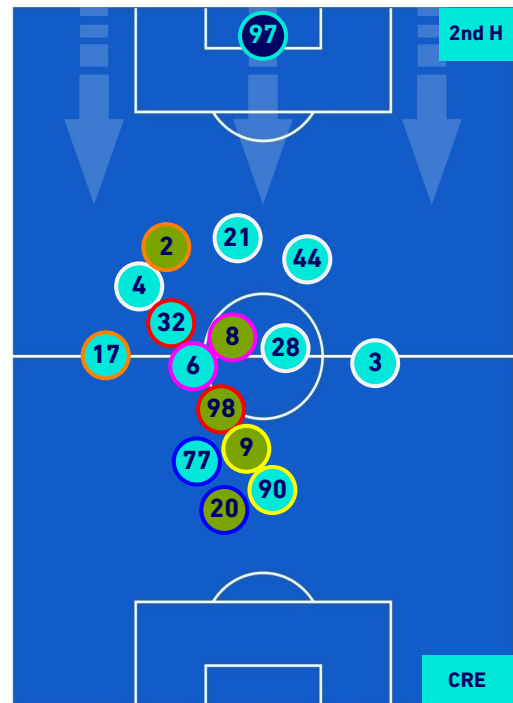

## HEATMAP

**ATALANTA**

**1-1**

**CREMONESE**

## PLAYERS AVERAGE POSITION

**Legend:**

- 1st Substitution Player in
- 2nd Substitution Player in
- 3rd Substitution Player in
- 4th Substitution Player in
- 5th Substitution Player in

- Player out
- Player out
- Player out
- Player out
- Player out

- Player in / out
- Player in / out
- Player in / out
- Player in / out
- Player in / out

- 
- 
- 
- 
-

**ATALANTA**

**1-1**

**CREMONESE**

## PLAYERS AVERAGE POSITION [BALL POSSESSION]

**Legend:**

- 1st Substitution Player in
- 2nd Substitution Player in
- 3rd Substitution Player in
- 4th Substitution Player in
- 5th Substitution Player in