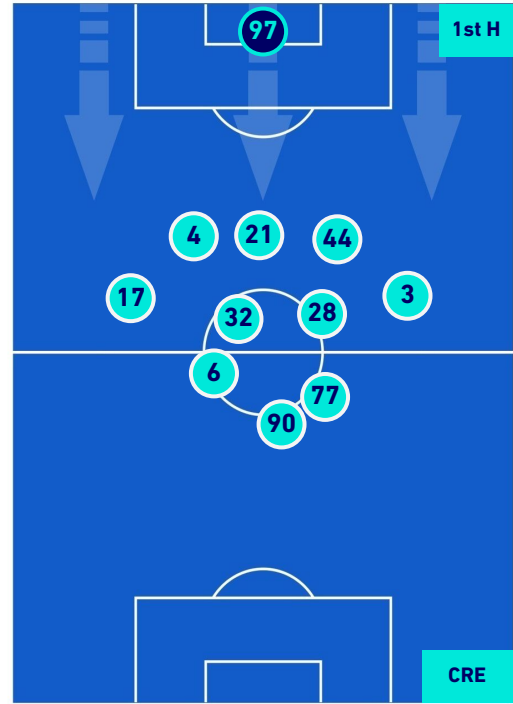

## HEATMAP

**ATALANTA**

**1-1**

**CREMONESE**

## PLAYERS AVERAGE POSITION

**Legend:**

- 1st Substitution Player in
- 2nd Substitution Player in
- 3rd Substitution Player in
- 4th Substitution Player in
- 5th Substitution Player in

- Player out
- Player out
- Player out
- Player out
- Player out