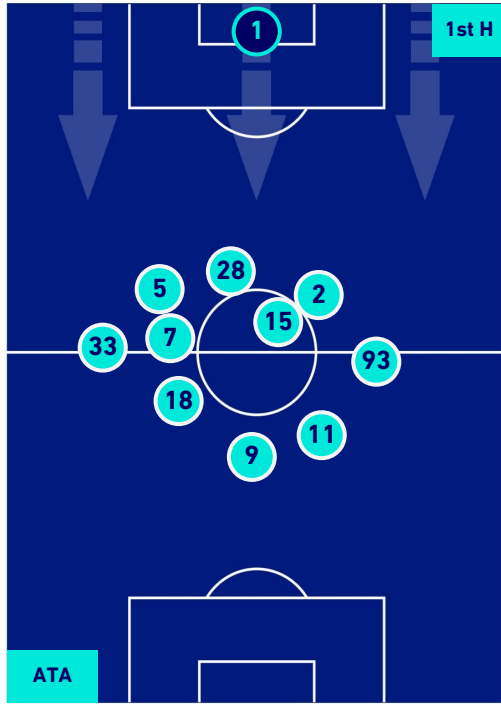

## HEATMAP

**ATALANTA**

**1-1**

**CREMONESE**

## PLAYERS AVERAGE POSITION

**Legend:**

- 1st Substitution Player in
- 2nd Substitution Player in
- 3rd Substitution Player in
- 4th Substitution Player in
- 5th Substitution Player in

- Player out
- Player out
- Player out
- Player out
- Player out