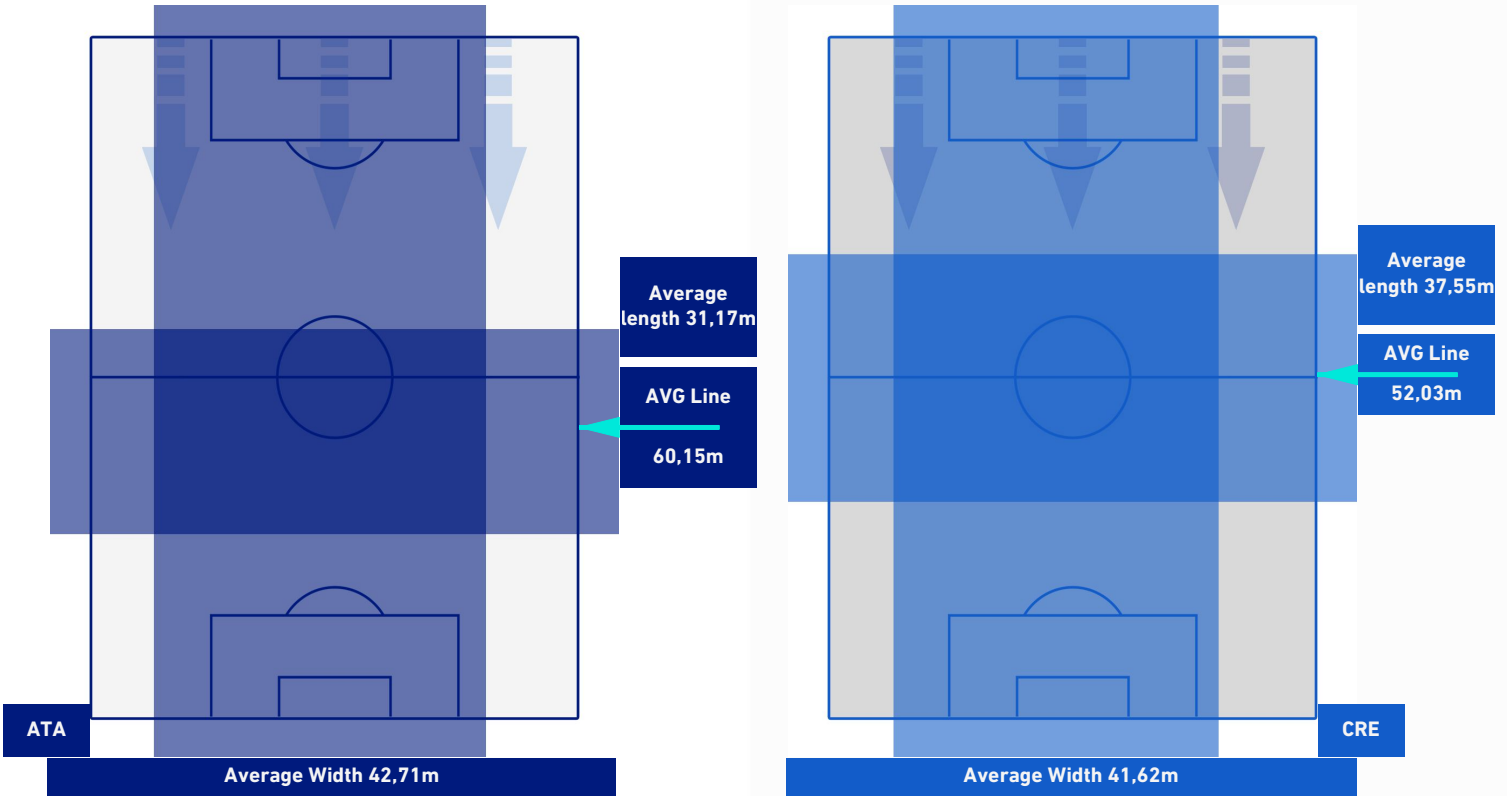

## TEAM'S DEFENSE POSITION 2nd H

**ATALANTA**

**1-1**

**CREMONESE**

## TEAM'S DEFENSE POSITION (BALL POSSESSION)