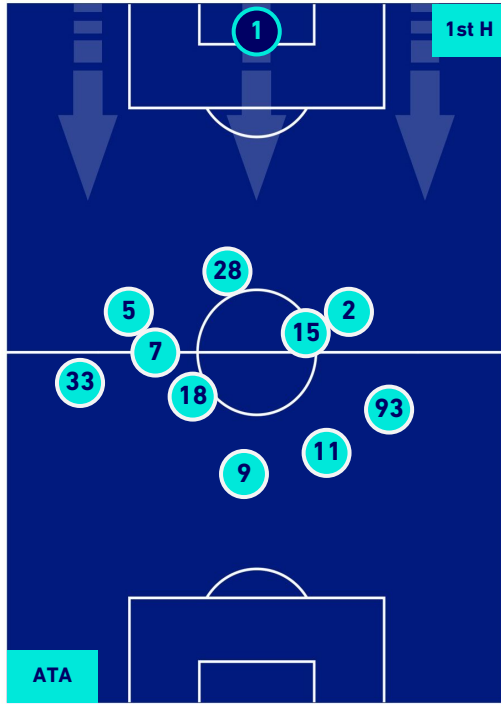

## HEATMAP

**ATALANTA**

**1-1**

**CREMONESE**

## PLAYERS AVERAGE POSITION

**Legend:**

- 1st Substitution Player in
- 2nd Substitution Player in
- 3rd Substitution Player in
- 4th Substitution Player in
- 5th Substitution Player in

- Player out
- Player out
- Player out
- Player out
- Player out

- Player in / out
- Player in / out
- Player in / out
- Player in / out
- Player in / out

- 
- 
- 
- 
-

**ATALANTA**

**1-1**

**CREMONESE**

## PLAYERS AVERAGE POSITION [BALL POSSESSION]

**Legend:**

- 1st Substitution Player in
- 2nd Substitution Player in
- 3rd Substitution Player in
- 4th Substitution Player in
- 5th Substitution Player in