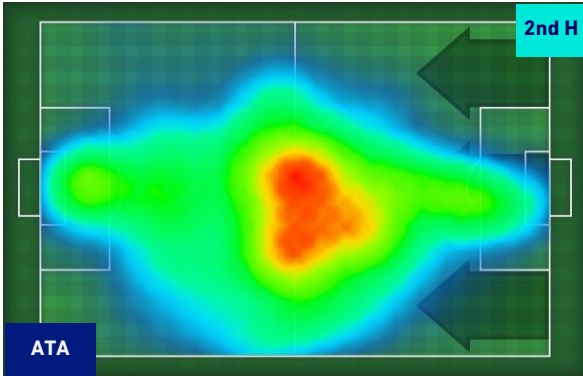

ATALANTA

1-1

CREMONESE

PLAYERS RANKING [ATHLETICS PERFORMANCE]

Jog - Run - Sprint (km)			
1	TEUN KOOPMEINERS	Total 10.866	
	3.363	6.733	0.77
2	MARTEN DE ROON	Total 10.846	
	3.388	6.871	0.587
3	RAFAEL TOLOI	Total 10.602	
	3.975	5.765	0.861
4	HANS HATEBOER	Total 9.775	
	3.581	5.077	1.116
5	CALEB OKOLI	Total 9.633	
	3.978	5.004	0.65

AVG Speed km/h (run)			
1	J. MAEHLE	ATA	11.12
2	EDERSON	ATA	11.02
3	R. MALINOVSKIY	ATA	10.99
4	T. KOOPMEINERS	ATA	10.86
5	B. SOPPY	ATA	10.86

AVG Speed km/h (sprint)			
1	H. HATEBOER	ATA	33.96
2	R. HOJLUND	ATA	33.56
3	A. LOOKMAN	ATA	33.53
4	M. DEMIRAL	ATA	33.24
5	C. OKOLI	ATA	33.02

Jog - Run - Sprint (km)			
1	EMANUELE VALERI	Total 10.781	
	3.694	6.012	1.074
2	SOUALIHU MEITE'	Total 10.677	
	3.499	6.442	0.736
3	EMANUEL AIWU	Total 10.343	
	4.071	5.792	0.479
4	LEONARDO SERNICOLA	Total 9.598	
	3.425	5.078	1.094
5	LUKA LOCHOSHVILI	Total 9.563	
	4.237	4.811	0.514

AVG Speed km/h (run)			
1	L. ZANIMACCHIA	CRE	11.11
2	S. ASCACIBAR	CRE	10.98
3	D. CIOFANI	CRE	10.96
4	G. ESCALANTE	CRE	10.89
5	L. SERNICOLA	CRE	10.81

AVG Speed km/h (sprint)			
1	D. OKEREKE	CRE	33.15
2	S. MEITE'	CRE	32.6
3	C. DESSERS	CRE	32.56
4	E. VALERI	CRE	32.52
5	L. SERNICOLA	CRE	32.04

TEAM STATS [ATHLETICS PERFORMANCE]

Distance Covered (km)	104.055
AVG Speed (km/h)	6.61

Jog-Run-Sprint (km 104.055)		
39.277	56.663	8.115

Distance Covered (km)	107.809
AVG Speed (km/h)	6.35

Jog-Run-Sprint (km 107.809)		
39.427	59.257	9.124

Fitness data displayed in the report are the ones collected in real time and could be different to the post-processed ones, delivered to the coaching staff

Jog:	0-7 km/h	Run:	7.1-15 km/h	Sprint:	15.1+ km/h	Jog + Run + Sprint:	Distance covered
TOP Sprinter:	Top four players per team						

ATALANTA

1-1

CREMONESE

HEATMAP