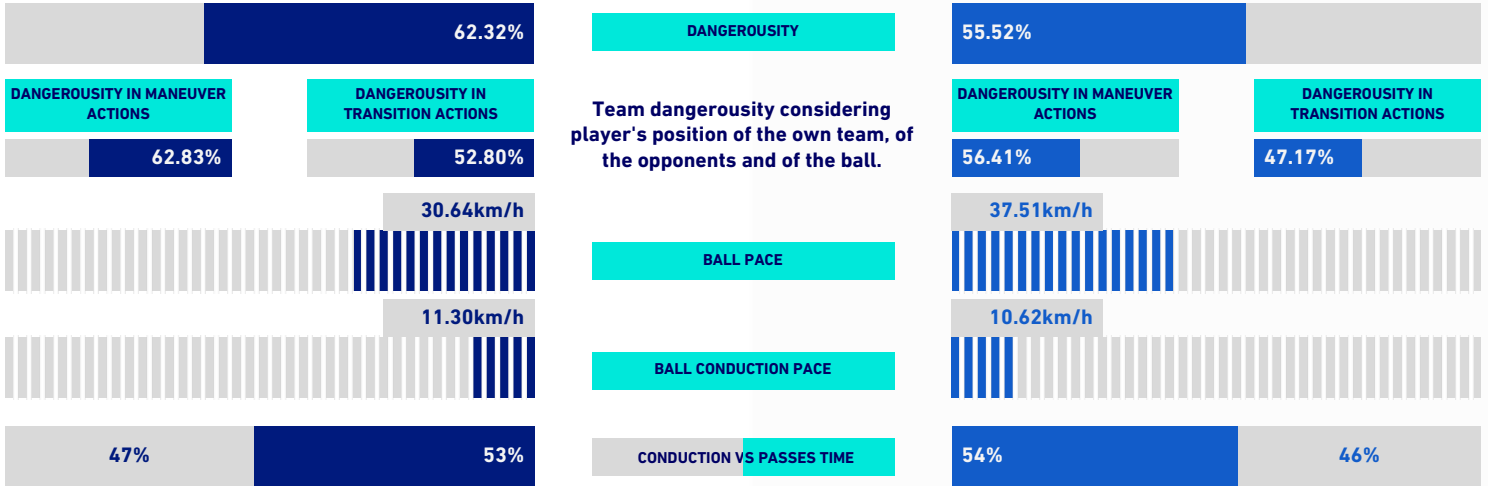

ATALANTA

1-1

CREMONESE

VIRTUAL COACH

TEAM INDICATORS

RECORDMEN

PASS GAIN

Number of players overtaken by a vertical pass (only successful passes are considered). It shows how much a player tends to overcome the opponent's pressure lines.

Rank	Player	Value	Rank	Player	Value
1	R. TOLOI	4.25	1	E. VALERI	4.90
2	T. KOOPMEINERS	4.04	2	E. AIWU	4.10
3	L. MURIEL	4.00	3	D. OKEREKE	3.33
3	EDERSON	4.00	4	I. RADU	3.21
5	R. MALINOVSKYI	3.87	5	V. CHIRICHES	3.00

PASS RISK

Measures the player's propensity to risk the pass (only successful passes are considered).

Rank	Player	Value	Rank	Player	Value
1	T. KOOPMEINERS	33.28%	1	E. VALERI	38.87%
2	L. MURIEL	26.82%	2	I. RADU	35.58%
3	R. MALINOVSKYI	26.77%	3	D. OKEREKE	28.22%
4	H. HATEBOER	23.68%	4	S. MEITE'	24.45%
5	R. HOJLUND	23.29%	5	E. AIWU	22.86%

RECEIVED PRESSURE

How much the player with the ball is pressed by the opposite team. It depends on the speed, running direction and distance from the opponent who is at a shorter distance.

Rank	Player	Value	Rank	Player	Value
1	R. HOJLUND	73.48%	1	C. DESSERS	63.47%
2	L. MURIEL	63.44%	2	D. OKEREKE	62.88%
3	EDERSON	61.61%	3	C. PICKEL	59.02%
4	A. LOOKMAN	57.31%	4	S. MEITE'	55.79%
5	R. MALINOVSKYI	56.11%	5	G. ESCALANTE	53.29%

PASS AVAILABILITY

Ability of a player to get away from opponents to receive the ball. It is computed for all the teammates of the player in possession.

Rank	Player	Value	Rank	Player	Value
1	H. HATEBOER	79.20%	1	E. AIWU	75.74%
2	C. OKOLI	73.68%	2	L. LOCHOSHVILI	71.20%
3	T. KOOPMEINERS	72.29%	3	V. CHIRICHES	71.17%
4	R. TOLOI	72.10%	4	E. VALERI	68.53%
5	M. DE ROON	70.59%	5	L. SERNICOLA	66.78%