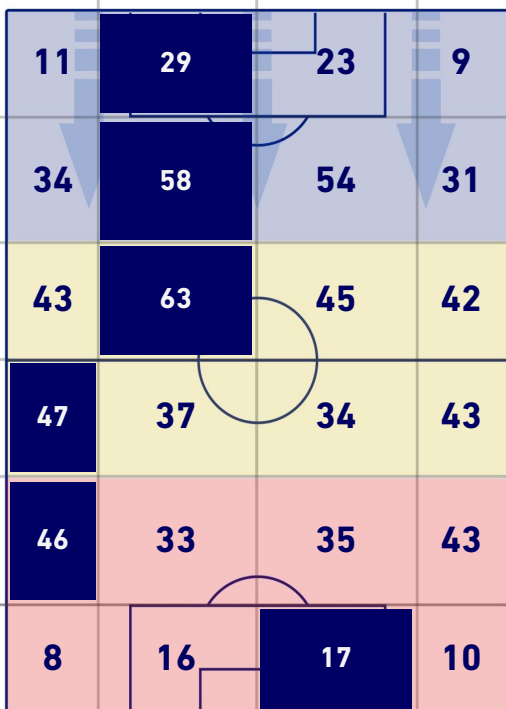

Bergamo 11/09/2022 GEWISS STADIUM STADIUM - 12:30

ATALANTA

1-1

CREMONESE

ATTEMPTS MAP

1	Goals	1
6	On target	4
3	Off target	1
5	Blocked	2

CROSSES COMPLETED MAP

2	Success Cross	0
10	Total Cross	3
20	Precision (%)	0

TOUCH MAP

811	Total Balls Played	660
249	DEFENSIVE	306
354	MIDFIELD	252
208	ATTACK ZONE	102

33	Touch in Attacks zone		16
L. MURIEL	6	4	C. DESSERS
R. HOJLUND	5	3	D. OKEREKE
A. LOOKMAN	5	2	E. AIWU