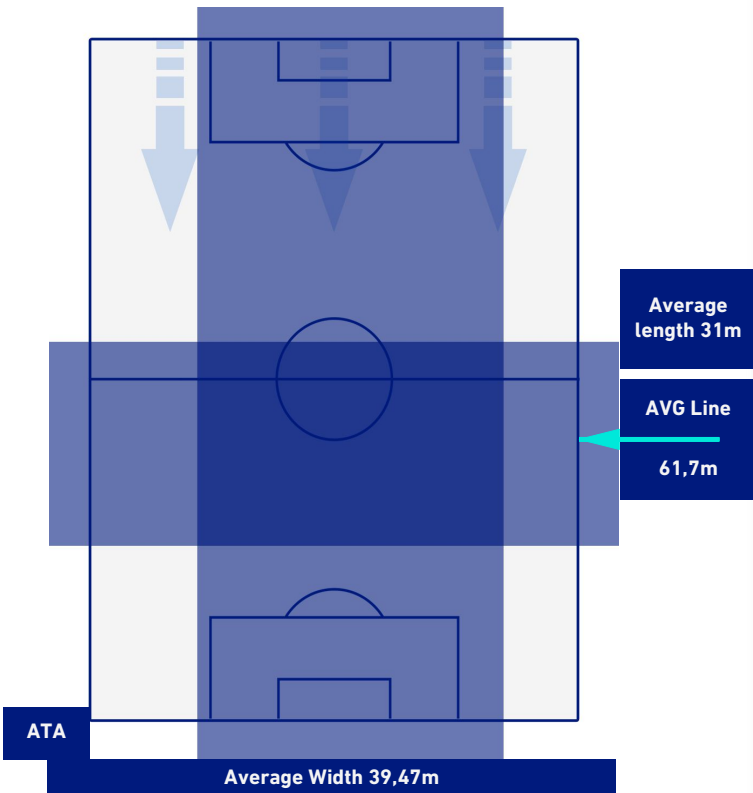

TEAM'S DEFENSE POSITION 2nd H