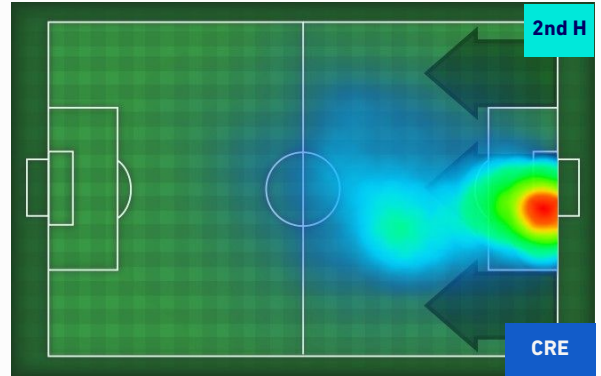

ATALANTA

1-1

CREMONESE

PLAYERS RANKING [ATHLETICS PERFORMANCE]

Jog - Run - Sprint (km)			
1	TEUN KOOPMEINERS	Total 10.866	
	3.363	6.733	0.77
2	MARTEN DE ROON	Total 10.846	
	3.388	6.871	0.587
3	RAFAEL TOLOI	Total 10.602	
	3.975	5.765	0.861
4	HANS HATEBOER	Total 9.775	
	3.581	5.077	1.116
5	CALEB OKOLI	Total 9.633	
	3.978	5.004	0.65

AVG Speed km/h (run)			
1	J. MAEHLE	ATA	11.12
2	EDERSON	ATA	11.02
3	R. MALINOVSKIY	ATA	10.99
4	T. KOOPMEINERS	ATA	10.86
5	B. SOPPY	ATA	10.86

AVG Speed km/h (sprint)			
1	H. HATEBOER	ATA	33.96
2	R. HOJLUND	ATA	33.56
3	A. LOOKMAN	ATA	33.53
4	M. DEMIRAL	ATA	33.24
5	C. OKOLI	ATA	33.02

Jog - Run - Sprint (km)			
1	EMANUELE VALERI	Total 10.781	
	3.694	6.012	1.074
2	SOUALIHU MEITE'	Total 10.677	
	3.499	6.442	0.736
3	EMANUEL AIWU	Total 10.343	
	4.071	5.792	0.479
4	LEONARDO SERNICOLA	Total 9.598	
	3.425	5.078	1.094
5	LUKA LOCHOSHVILI	Total 9.563	
	4.237	4.811	0.514

AVG Speed km/h (run)			
1	L. ZANIMACCHIA	CRE	11.11
2	S. ASCACIBAR	CRE	10.98
3	D. CIOFANI	CRE	10.96
4	G. ESCALANTE	CRE	10.89
5	L. SERNICOLA	CRE	10.81

AVG Speed km/h (sprint)			
1	D. OKEREKE	CRE	33.15
2	S. MEITE'	CRE	32.6
3	C. DESSERS	CRE	32.56
4	E. VALERI	CRE	32.52
5	L. SERNICOLA	CRE	32.04

TEAM STATS [ATHLETICS PERFORMANCE]

Distance Covered (km)	104.055
AVG Speed (km/h)	6.61

Jog-Run-Sprint (km 104.055)		
39.277	56.663	8.115

Distance Covered (km)	107.809
AVG Speed (km/h)	6.35

Jog-Run-Sprint (km 107.809)		
39.427	59.257	9.124

Fitness data displayed in the report are the ones collected in real time and could be different to the post-processed ones, delivered to the coaching staff

Jog:	0-7 km/h	Run:	7.1-15 km/h	Sprint:	15.1+ km/h	Jog + Run + Sprint:	Distance covered
TOP Sprinter:	Top four players per team						

ATALANTA

1-1

CREMONESE

HEATMAP