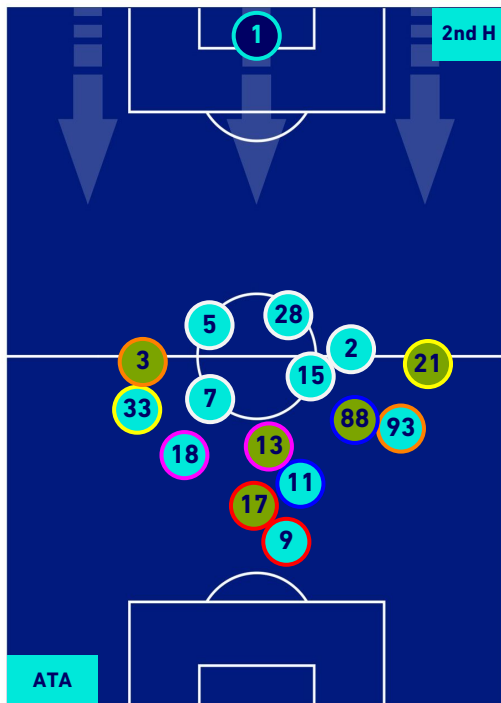

## HEATMAP

**ATALANTA**

**1-1**

**CREMONESE**

## PLAYERS AVERAGE POSITION

**Legend:**

- 1st Substitution Player in
- 2nd Substitution Player in
- 3rd Substitution Player in
- 4th Substitution Player in
- 5th Substitution Player in

- Player out
- Player out
- Player out
- Player out
- Player out