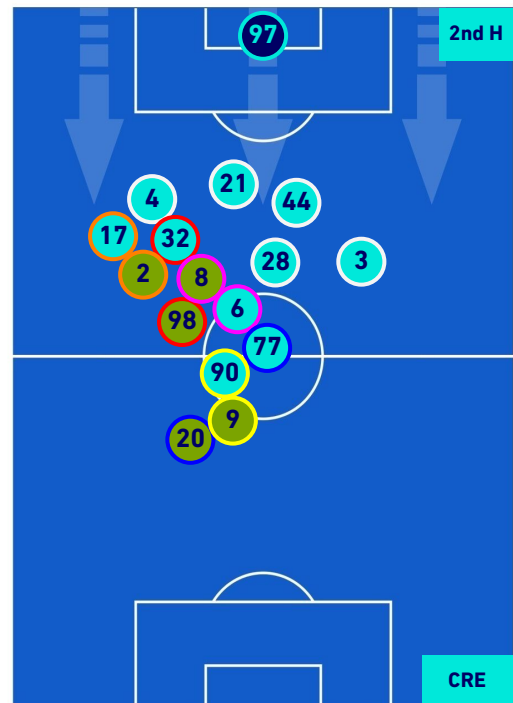

## HEATMAP

**ATALANTA**

**1-1**

**CREMONESE**

## PLAYERS AVERAGE POSITION

**Legend:**

- 1st Substitution Player in
- 2nd Substitution Player in
- 3rd Substitution Player in
- 4th Substitution Player in
- 5th Substitution Player in

- Player out
- Player out
- Player out
- Player out
- Player out