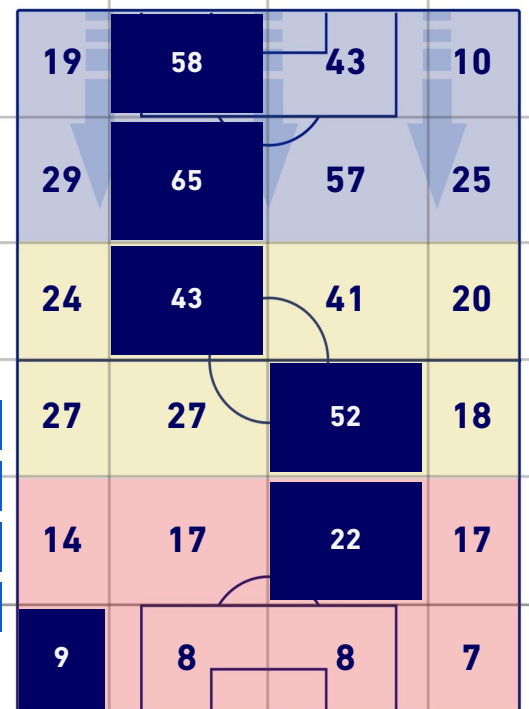

## CROSSES COMPLETED MAP

2	Success Cross	0
10	Total Cross	3
20	Precision (%)	0

## TOUCH MAP

811	Total Balls Played	660
249	DEFENSIVE	306
354	MIDFIELD	252
208	ATTACK ZONE	102

33	Touch in Attacks zone		16
L. MURIEL	6	4	C. DESSERS
R. HOJLUND	5	3	D. OKEREKE
A. LOOKMAN	5	2	E. AIWU

Bergamo 11/09/2022 GEWISS STADIUM STADIUM - 12:30