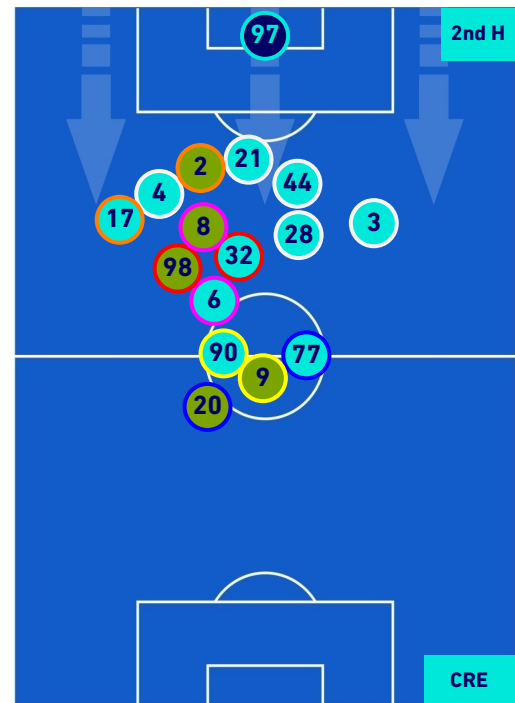

## PLAYERS AVERAGE POSITION [BALL POSSESSION]

**Legend:**

- 1st Substitution Player in
- 2nd Substitution Player in
- 3rd Substitution Player in
- 4th Substitution Player in
- 5th Substitution Player in

- Player out
- Player out
- Player out
- Player out
- Player out

- Player in / out
- Player in / out
- Player in / out
- Player in / out
- Player in / out

- 
- 
- 
- 
-

**ATALANTA**

**1-1**

**CREMONESE**

## PLAYERS AVERAGE POSITION [NO BALL POSSESSION]

**Legend:**

- 1st Substitution ● Player in
- 2nd Substitution ● Player in
- 3rd Substitution ● Player in
- 4th Substitution ● Player in
- 5th Substitution ● Player in