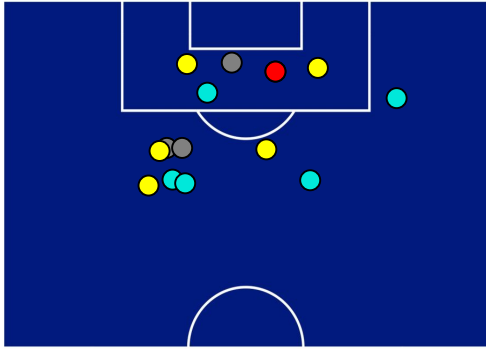

Bergamo 11/09/2022 GEWISS STADIUM STADIUM - 12:30

ATALANTA

1-1

CREMONESE

ATTEMPTS MAP