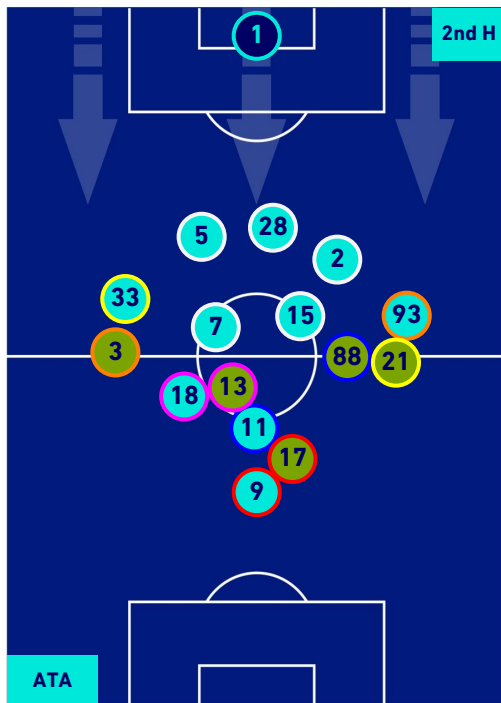

## PLAYERS AVERAGE POSITION [BALL POSSESSION]

**Legend:**

- 1st Substitution Player in
- 2nd Substitution Player in
- 3rd Substitution Player in
- 4th Substitution Player in
- 5th Substitution Player in

- Player out
- Player out
- Player out
- Player out
- Player out

- Player in / out
- Player in / out
- Player in / out
- Player in / out
- Player in / out

- 
- 
- 
- 
-

**ATALANTA**

**1-1**

**CREMONESE**

## PLAYERS AVERAGE POSITION [NO BALL POSSESSION]

**Legend:**

- 1st Substitution ● Player in
- 2nd Substitution ● Player in
- 3rd Substitution ● Player in
- 4th Substitution ● Player in
- 5th Substitution ● Player in