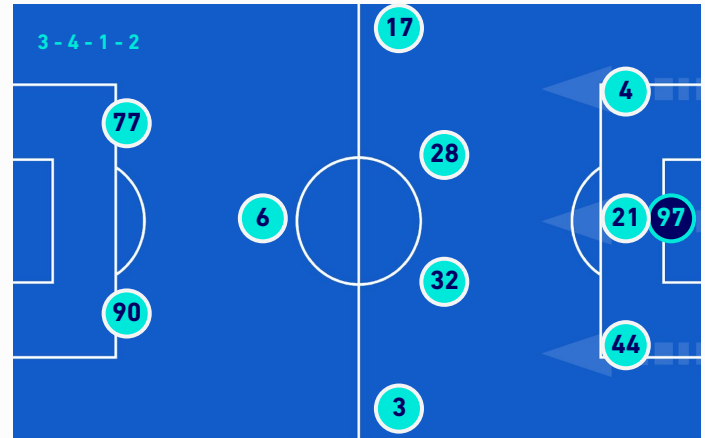

Bench	
13	GIANLUCA SARO
22	DORIAN CIEZKOWSKI
2	JACK HENDRY
5	JOHAN VASQUEZ
7	JAIME BAEZ
8	SANTIAGO ASCACIBAR
9	DANIEL CIOFANI
10	CRISTIAN BUONAIUTO
19	MICHELE CASTAGNETTI
20	FELIX AFENA-GYAN
23	CHRISTIAN ACELLA
33	GIACOMO QUAGLIATA
62	TOMMASO MILANESE
74	FRANK TSADJOUT
98	LUCA ZANIMACCHIA

Coach **MASSIMILIANO ALVINI**

Referee **ANDREA COLOMBO**
Assistant referee 1 **FABIO SCHIRRU**
Assistant referee 2 **GIUSEPPE DI GIACINTO**

Fourth Official **MATTEO GUALTIERI**
V.A.R.: **MARCO GUIDA**
A.V.A.R.: **FABIANO PRETI**