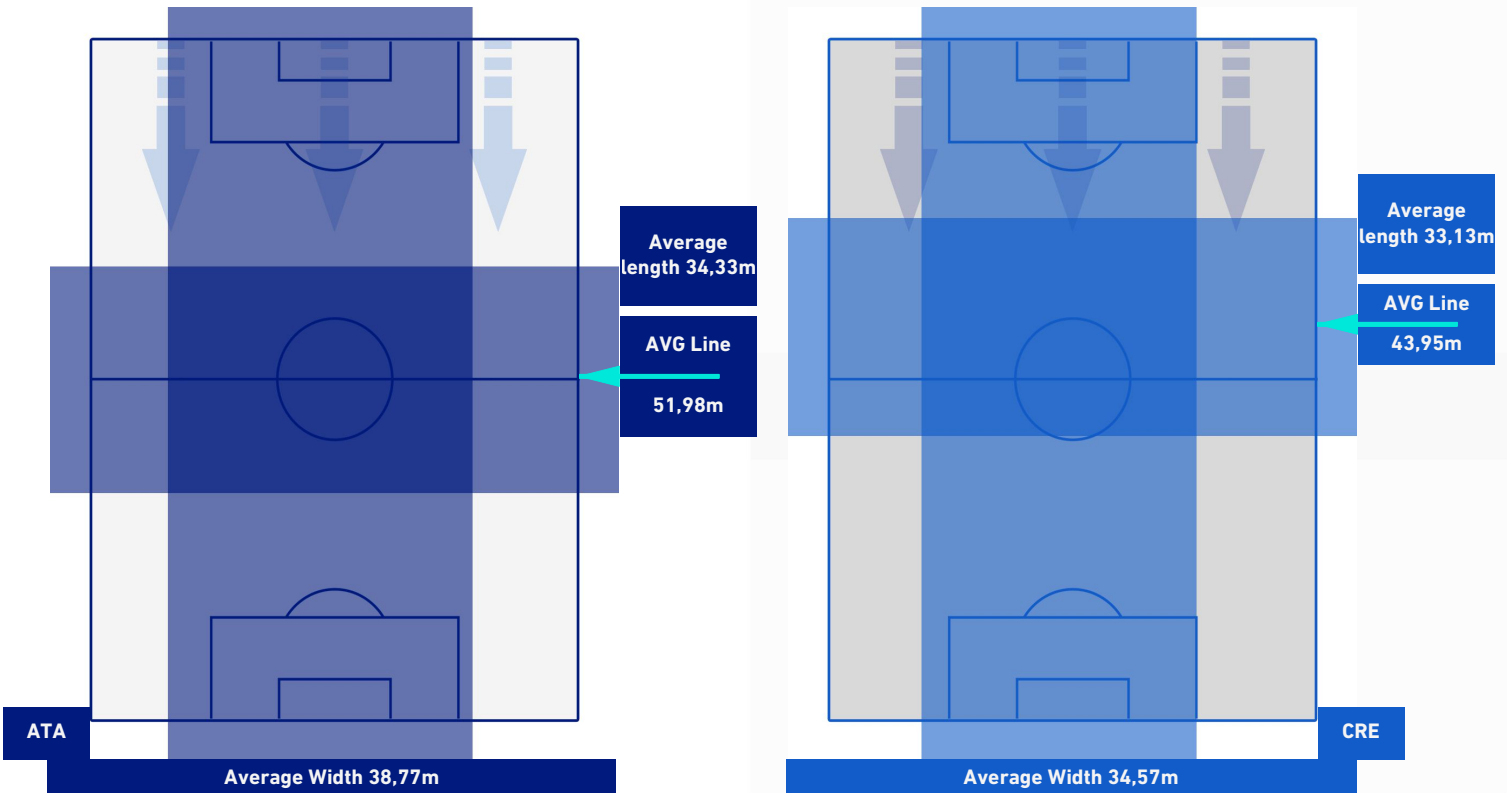

TEAM'S DEFENSE POSITION (NO BALL POSSESSION)