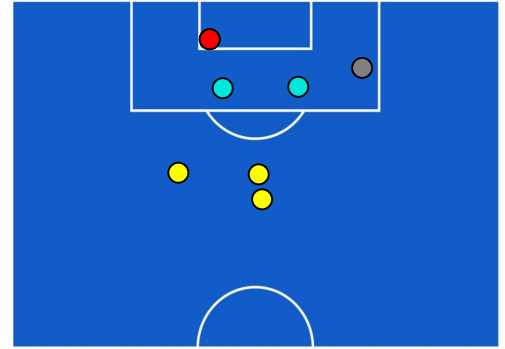

1	Goals	1
6	On target	4
3	Off target	1
5	Blocked	2