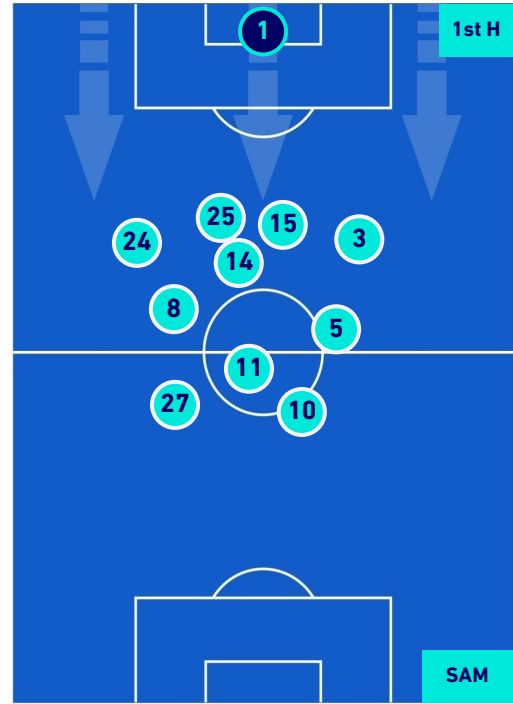

HELLAS VERONA

2-1

SAMPDORIA

PLAYERS AVERAGE POSITION [NO BALL POSSESSION]

Legend:

- 1st Substitution Player in
- 2nd Substitution Player in
- 3rd Substitution Player in
- 4th Substitution Player in
- 5th Substitution Player in

- Player out
- Player out
- Player out
- Player out
- Player out

- Player in / out
- Player in / out
- Player in / out
- Player in / out