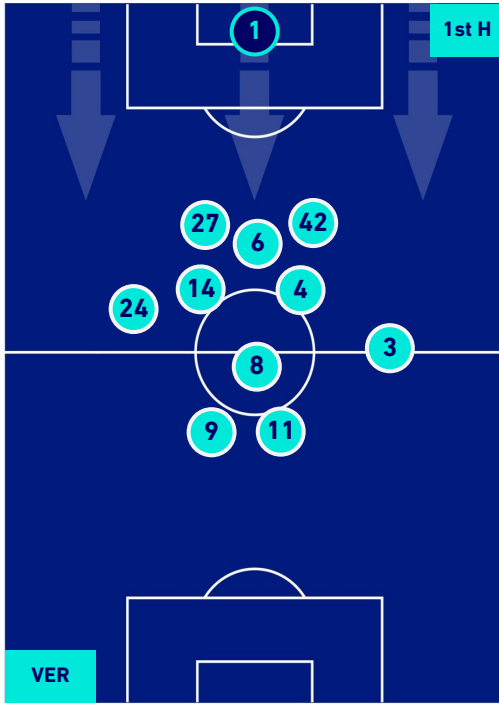

HELLAS VERONA

2-1

SAMPDORIA

PLAYERS AVERAGE POSITION [NO BALL POSSESSION]

Legend:

- 1st Substitution Player in
- 2nd Substitution Player in
- 3rd Substitution Player in
- 4th Substitution Player in
- 5th Substitution Player in

- Player out
- Player out
- Player out
- Player out
- Player out

- Player in / out
- Player in / out
- Player in / out
- Player in / out