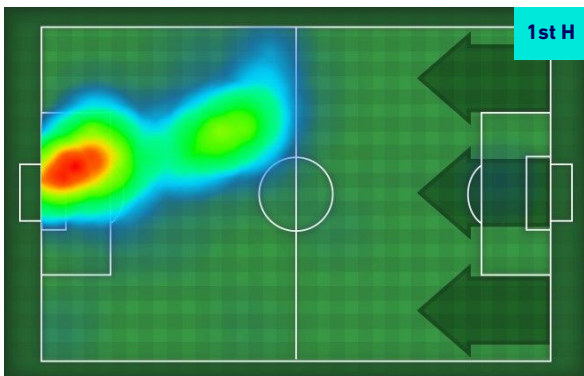

HELLAS VERONA

2-1

SAMPDORIA

KEY PLAYERS

THOMAS HENRY 9

Position	Forward
Games in Serie A	38
Goals in Serie A	11
Date of birth	20/09/1994
Nationality	FRA

Jog 40% - Run 53% - Sprint 7% **Km 10.188**

4.041	5.449	0.697

Mvp Stats

Minutes Played	90'
Scoring Chances	1
Attempts	2
Attempts on target (goals)	1(0)
Balls Played	34
Passes Completed	8
Passes Completed/Attempted (%)	42%
Key Passes	1
Gained Possessions	6
Fouls Suffered	3

FRANCESCO CAPUTO 10

Position	Forward
Games in Serie A	154
Goals in Serie A	61
Date of birth	06/08/1987
Nationality	ITA

Jog 40% - Run 50% - Sprint 10% **Km 9.98**

4.036	5.011	0.932

Mvp Stats

Minutes Played	90'
Goals	1
Scoring Chances	2
Attempts	3
Attempts on target (goals)	2(1)
Balls Played	57
Passes Completed	18
Passes Completed/Attempted (%)	60%
Key Passes	2
Gained Possessions	3
Fouls Suffered	5

HeatMap