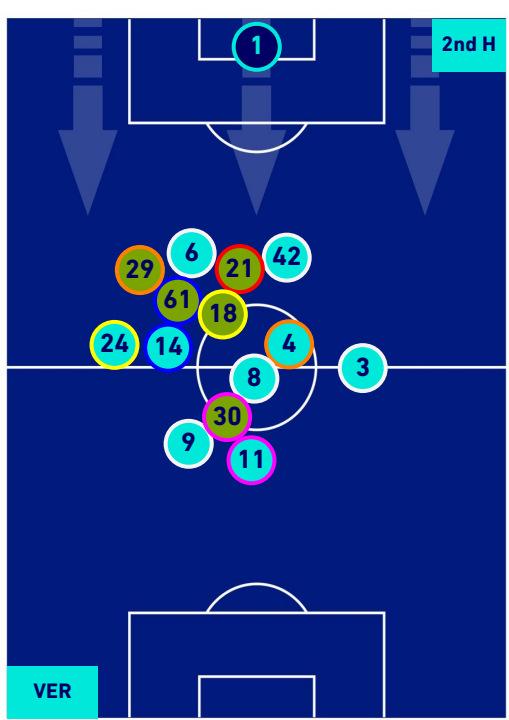

PLAYERS AVERAGE POSITION

1. Legend:
2. 1st Substitution ● Player in
   - 2nd Substitution ● Player in
   - 3rd Substitution ● Player in
   - 4th Substitution ● Player in
   - 5th Substitution ● Player in
   - Player out
   - Player out
   - Player out
   - Player out
   - Player out
   - Player in / out
   - Player in / out
   - Player in / out
   - Player in / out
   - Player in / out