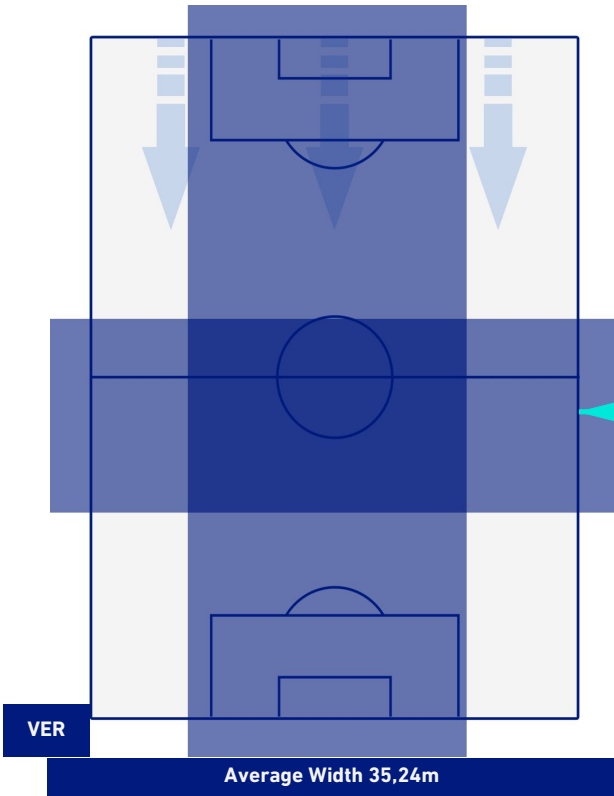

HELLAS VERONA

2-1

SAMPDORIA

TEAM'S DEFENSE POSITION [BALL POSSESSION]