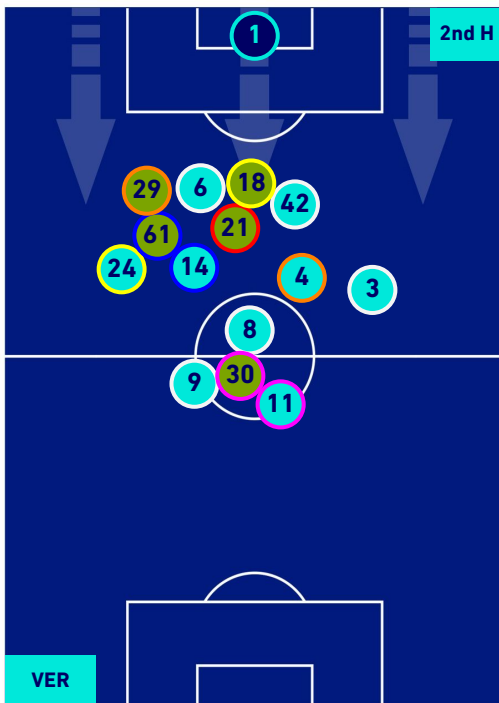

HELLAS VERONA

2-1

SAMPDORIA

PLAYERS AVERAGE POSITION [NO BALL POSSESSION]

Legend:

- 1st Substitution Player in
- 2nd Substitution Player in
- 3rd Substitution Player in
- 4th Substitution Player in
- 5th Substitution Player in

- Player out
- Player out
- Player out
- Player out
- Player out

- Player in / out
- Player in / out
- Player in / out
- Player in / out