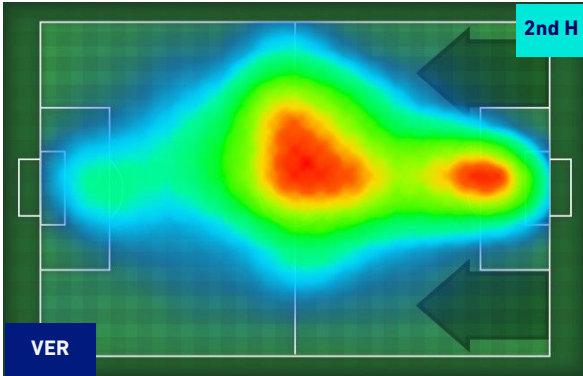

PLAYERS RANKING [ATHLETICS PERFORMANCE]

Jog - Run - Sprint (km)			
1	DARKO LAZOVIC	Total 11.605	
		4.228	6.348
			1.029
2	JOSH DOIG	Total 11.42	
		3.348	6.978
			1.093
3	FILIPPO TERRACCIANO	Total 10.815	
		3.373	6.34
			1.1
4	MIGUEL VELOSO	Total 10.775	
		3.434	6.462
			0.878
5	DIEGO COPPOLA	Total 10.699	
		4.121	5.906
			0.671

AVG Speed km/h (run)			
1	F. DEPAOLI	VER	10.79
2	M. VELOSO	VER	10.7
3	J. DOIG	VER	10.68
4	D. LAZOVIC	VER	10.65
5	K. LASAGNA	VER	10.64

AVG Speed km/h (sprint)			
1	D. COPPOLA	VER	33.17
2	K. LASAGNA	VER	33.15
3	I. ILIC	VER	33.11
4	T. HENRY	VER	31.73
5	J. DOIG	VER	31.18

Jog - Run - Sprint (km)			
1	TOMAS RINCON	Total 10.328	
		3.876	5.615
			0.835
2	TOMMASO AUGELLO	Total 10.147	
		3.611	5.702
			0.833
3	ALEX FERRARI	Total 10.04	
		4.157	5.161
			0.721
4	FRANCESCO CAPUTO	Total 9.98	
		4.036	5.011
			0.932
5	OMAR COLLEY	Total 9.469	
		3.957	5.084
			0.427

AVG Speed km/h (run)			
1	F. DJURICIC	SAM	11.05
2	R. VIEIRA	SAM	10.98
3	A. SABIRI	SAM	10.97
4	G. VILLAR	SAM	10.96
5	F. QUAGLIARELLA	SAM	10.85

AVG Speed km/h (sprint)			
1	O. COLLEY	SAM	33.59
2	M. LERIS	SAM	33.19
3	M. GABBIADINI	SAM	32.32
4	F. CAPUTO	SAM	31.56
5	I. PUSSETTO	SAM	31.38

TEAM STATS [ATHLETICS PERFORMANCE]

Distance Covered (km)	109.576
AVG Speed (km/h)	6.63

Jog-Run-Sprint (km 109.576)		
38.86	61.901	8.814

Distance Covered (km)	103.543
AVG Speed (km/h)	6.2

Jog-Run-Sprint (km 103.543)		
40.875	54.75	7.916

Fitness data displayed in the report are the ones collected in real time and could be different to the post-processed ones, delivered to the coaching staff

Jog:	0-7 km/h	Run:	7.1-15 km/h	Sprint:	15.1+ km/h	Jog + Run + Sprint:	Distance covered
TOP Sprinter:	Top four players per team						

HELLAS VERONA

2-1

SAMPDORIA

HEATMAP