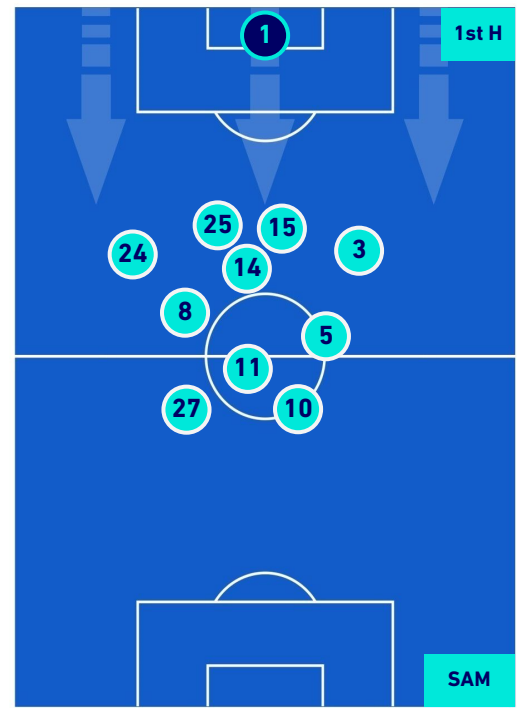

PLAYERS AVERAGE POSITION

1. Legend:
2. 1st Substitution ● Player in
   - 2nd Substitution ● Player in
   - 3rd Substitution ● Player in
   - 4th Substitution ● Player in
   - 5th Substitution ● Player in
   - Player out
   - Player out
   - Player out
   - Player out
   - Player out
   - Player in / out
   - Player in / out
   - Player in / out
   - Player in / out
   - Player in / out