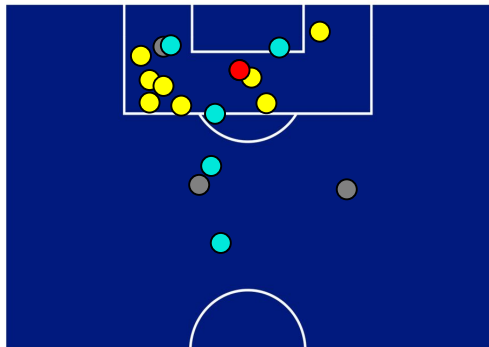

HELLAS VERONA

2-1

SAMPDORIA

ATTEMPTS MAP