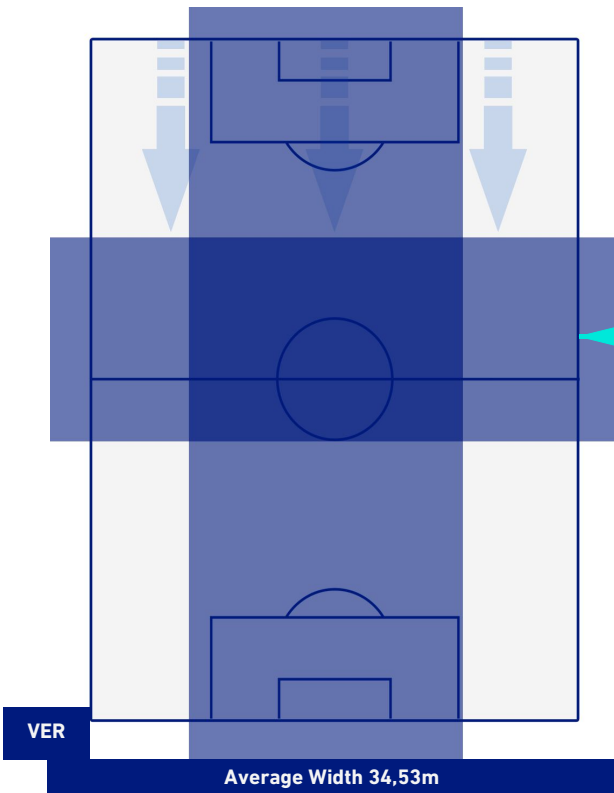

TEAM'S DEFENSE POSITION [NO BALL POSSESSION]