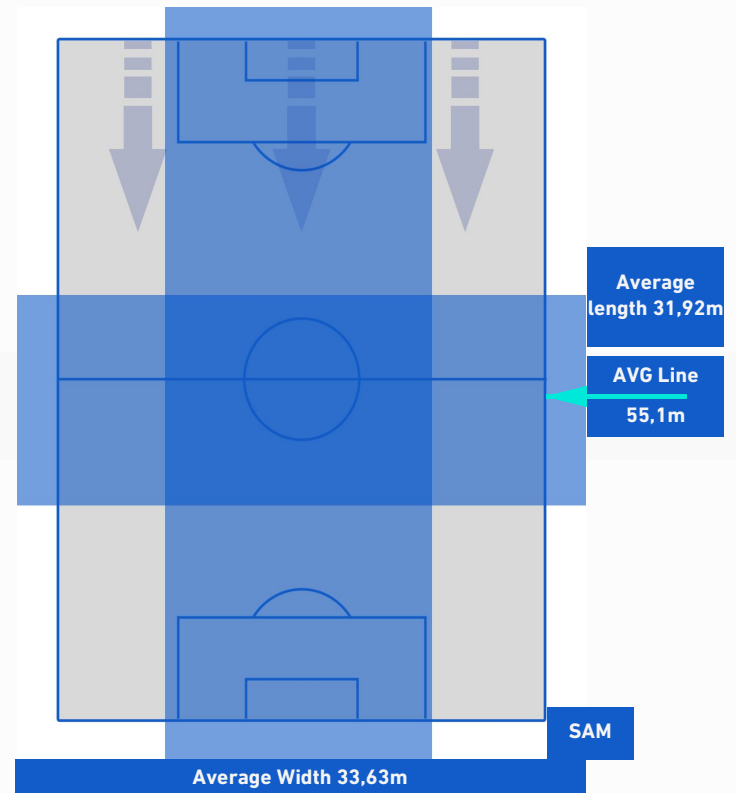

TEAM'S DEFENSE POSITION 2nd H