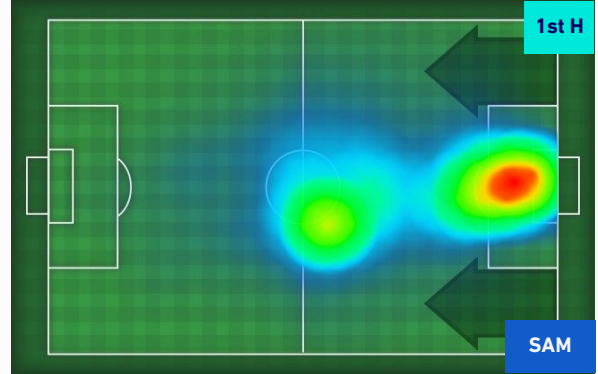

PLAYERS RANKING [ATHLETICS PERFORMANCE]

Jog - Run - Sprint (km)			
1	DARKO LAZOVIC	Total 11.605	
		4.228	6.348
			1.029
2	JOSH DOIG	Total 11.42	
		3.348	6.978
			1.093
3	FILIPPO TERRACCIANO	Total 10.815	
		3.373	6.34
			1.1
4	MIGUEL VELOSO	Total 10.775	
		3.434	6.462
			0.878
5	DIEGO COPPOLA	Total 10.699	
		4.121	5.906
			0.671

AVG Speed km/h (run)			
1	F. DEPAOLI	VER	10.79
2	M. VELOSO	VER	10.7
3	J. DOIG	VER	10.68
4	D. LAZOVIC	VER	10.65
5	K. LASAGNA	VER	10.64

AVG Speed km/h (sprint)			
1	D. COPPOLA	VER	33.17
2	K. LASAGNA	VER	33.15
3	I. ILIC	VER	33.11
4	T. HENRY	VER	31.73
5	J. DOIG	VER	31.18

Jog - Run - Sprint (km)			
1	TOMAS RINCON	Total 10.328	
		3.876	5.615
			0.835
2	TOMMASO AUGELLO	Total 10.147	
		3.611	5.702
			0.833
3	ALEX FERRARI	Total 10.04	
		4.157	5.161
			0.721
4	FRANCESCO CAPUTO	Total 9.98	
		4.036	5.011
			0.932
5	OMAR COLLEY	Total 9.469	
		3.957	5.084
			0.427

AVG Speed km/h (run)			
1	F. DJURICIC	SAM	11.05
2	R. VIEIRA	SAM	10.98
3	A. SABIRI	SAM	10.97
4	G. VILLAR	SAM	10.96
5	F. QUAGLIARELLA	SAM	10.85

AVG Speed km/h (sprint)			
1	O. COLLEY	SAM	33.59
2	M. LERIS	SAM	33.19
3	M. GABBIADINI	SAM	32.32
4	F. CAPUTO	SAM	31.56
5	I. PUSSETTO	SAM	31.38

TEAM STATS [ATHLETICS PERFORMANCE]

Distance Covered (km)	109.576
AVG Speed (km/h)	6.63

Jog-Run-Sprint (km 109.576)		
38.86	61.901	8.814

Distance Covered (km)	103.543
AVG Speed (km/h)	6.2

Jog-Run-Sprint (km 103.543)		
40.875	54.75	7.916

Fitness data displayed in the report are the ones collected in real time and could be different to the post-processed ones, delivered to the coaching staff

Jog:	0-7 km/h	Run:	7.1-15 km/h	Sprint:	15.1+ km/h	Jog + Run + Sprint:	Distance covered
TOP Sprinter:	Top four players per team						

HELLAS VERONA

2-1

SAMPDORIA

HEATMAP