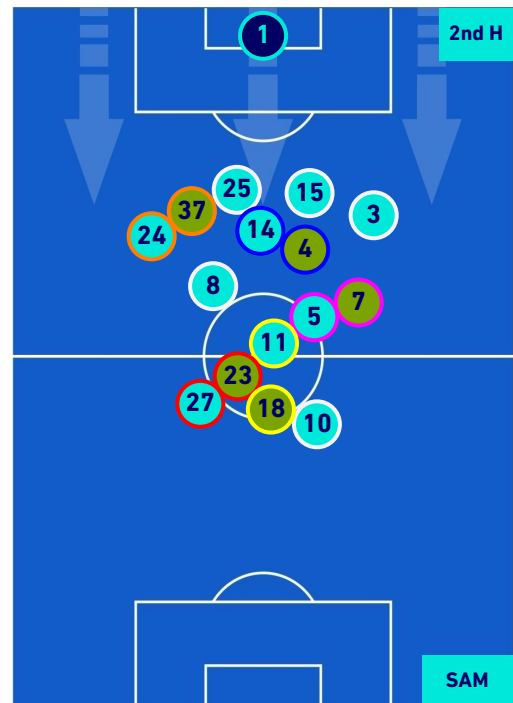

HELLAS VERONA

2-1

SAMPDORIA

PLAYERS AVERAGE POSITION [NO BALL POSSESSION]

Legend:

- 1st Substitution Player in
- 2nd Substitution Player in
- 3rd Substitution Player in
- 4th Substitution Player in
- 5th Substitution Player in

- Player out
- Player out
- Player out
- Player out
- Player out

- Player in / out
- Player in / out
- Player in / out
- Player in / out