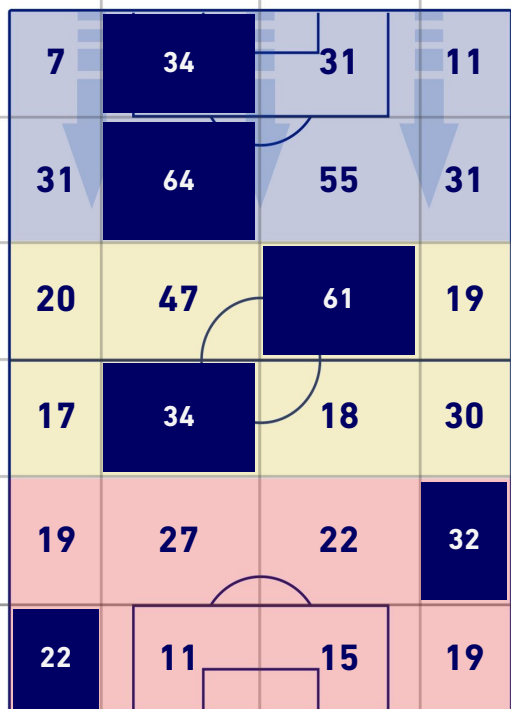

HELLAS VERONA

2-1

SAMPDORIA

ATTEMPTS MAP

1	Goals	1
9	On target	3
3	Off target	5
5	Blocked	3

CROSSES COMPLETED MAP

7	Success Cross	4
15	Total Cross	8
47	Precision (%)	50

TOUCH MAP

677	Total Balls Played	706
264	DEFENSIVE	236
246	MIDFIELD	281
167	ATTACK ZONE	189

26	Touch in Attacks zone		26
K. LASAGNA	7	8	F. CAPUTO
J. DOIG	5	5	F. QUAGLIARELLA
T. HENRY	4	3	M. GABBIADINI