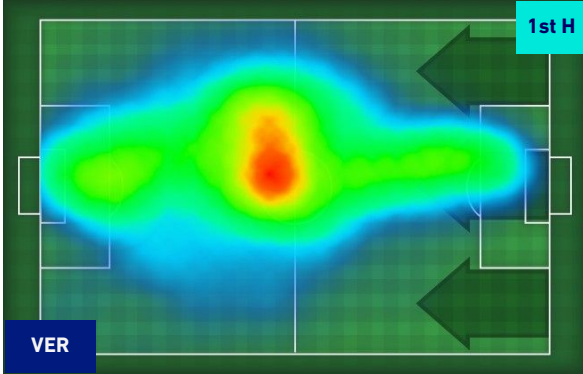

PLAYERS RANKING [ATHLETICS PERFORMANCE]

Jog - Run - Sprint (km)			
1	DARKO LAZOVIC	Total 11.605	
		4.228	6.348
			1.029
2	JOSH DOIG	Total 11.42	
		3.348	6.978
			1.093
3	FILIPPO TERRACCIANO	Total 10.815	
		3.373	6.34
			1.1
4	MIGUEL VELOSO	Total 10.775	
		3.434	6.462
			0.878
5	DIEGO COPPOLA	Total 10.699	
		4.121	5.906
			0.671

AVG Speed km/h (run)			
1	F. DEPAOLI	VER	10.79
2	M. VELOSO	VER	10.7
3	J. DOIG	VER	10.68
4	D. LAZOVIC	VER	10.65
5	K. LASAGNA	VER	10.64

AVG Speed km/h (sprint)			
1	D. COPPOLA	VER	33.17
2	K. LASAGNA	VER	33.15
3	I. ILIC	VER	33.11
4	T. HENRY	VER	31.73
5	J. DOIG	VER	31.18

Jog - Run - Sprint (km)			
1	TOMAS RINCON	Total 10.328	
		3.876	5.615
			0.835
2	TOMMASO AUGELLO	Total 10.147	
		3.611	5.702
			0.833
3	ALEX FERRARI	Total 10.04	
		4.157	5.161
			0.721
4	FRANCESCO CAPUTO	Total 9.98	
		4.036	5.011
			0.932
5	OMAR COLLEY	Total 9.469	
		3.957	5.084
			0.427

AVG Speed km/h (run)			
1	F. DJURICIC	SAM	11.05
2	R. VIEIRA	SAM	10.98
3	A. SABIRI	SAM	10.97
4	G. VILLAR	SAM	10.96
5	F. QUAGLIARELLA	SAM	10.85

AVG Speed km/h (sprint)			
1	O. COLLEY	SAM	33.59
2	M. LERIS	SAM	33.19
3	M. GABBIADINI	SAM	32.32
4	F. CAPUTO	SAM	31.56
5	I. PUSSETTO	SAM	31.38

TEAM STATS [ATHLETICS PERFORMANCE]

Distance Covered (km)	109.576
AVG Speed (km/h)	6.63

Jog-Run-Sprint (km 109.576)		
38.86	61.901	8.814

Distance Covered (km)	103.543
AVG Speed (km/h)	6.2

Jog-Run-Sprint (km 103.543)		
40.875	54.75	7.916

Fitness data displayed in the report are the ones collected in real time and could be different to the post-processed ones, delivered to the coaching staff

Jog:	0-7 km/h	Run:	7.1-15 km/h	Sprint:	15.1+ km/h	Jog + Run + Sprint:	Distance covered
TOP Sprinter:	Top four players per team						

HELLAS VERONA

2-1

SAMPDORIA

HEATMAP