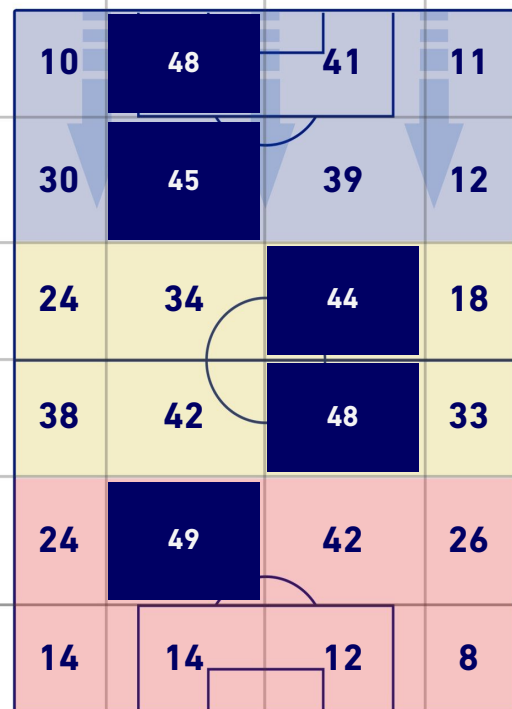

## CROSSES COMPLETED MAP

7	Success Cross	4
15	Total Cross	8
47	Precision (%)	50

## TOUCH MAP

677	Total Balls Played	706
264	DEFENSIVE	236
246	MIDFIELD	281
167	ATTACK ZONE	189

26	Touch in Attacks zone		26
K. LASAGNA	7	8	F. CAPUTO
J. DOIG	5	5	F. QUAGLIARELLA
T. HENRY	4	3	M. GABBIADINI