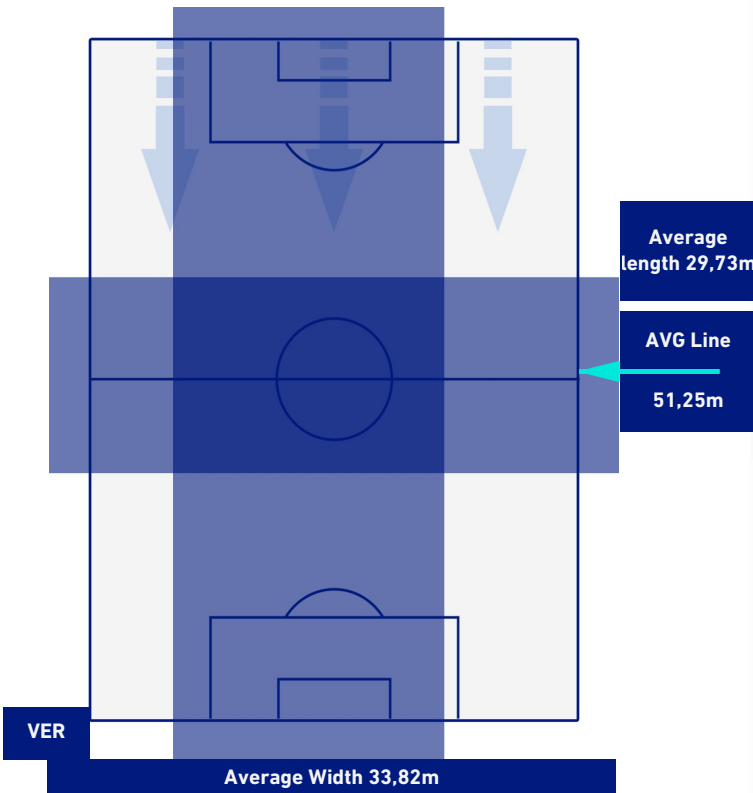

TEAM'S DEFENSE POSITION 2nd H