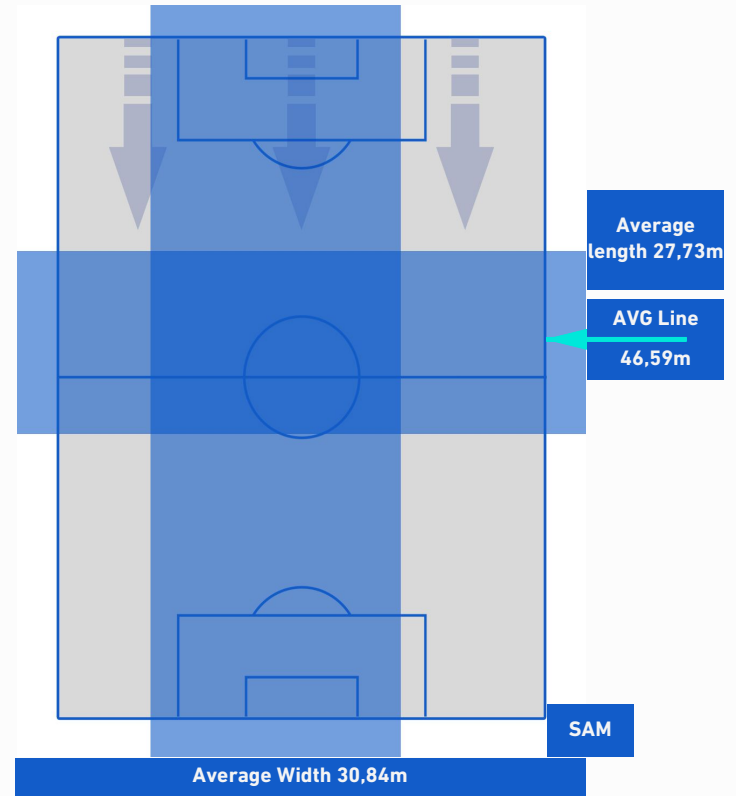

HELLAS VERONA

2-1

SAMPDORIA

TEAM'S DEFENSE POSITION 1st H