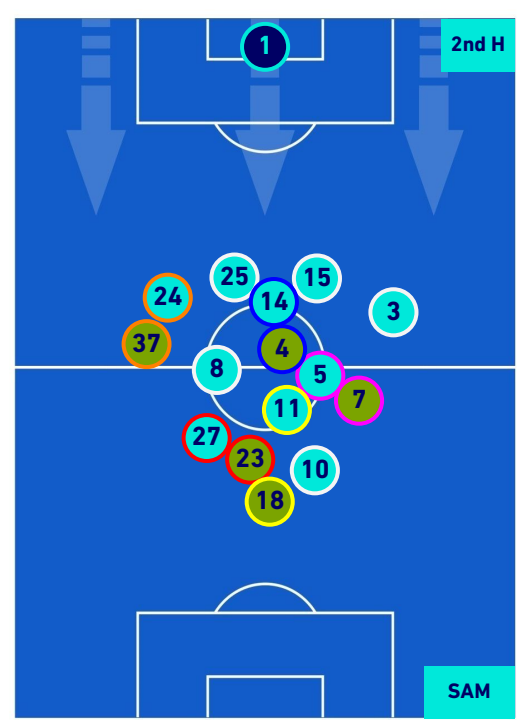

PLAYERS AVERAGE POSITION

1. Legend:
2. 1st Substitution ● Player in
   - 2nd Substitution ● Player in
   - 3rd Substitution ● Player in
   - 4th Substitution ● Player in
   - 5th Substitution ● Player in
   - Player out
   - Player out
   - Player out
   - Player out
   - Player out
   - Player in / out
   - Player in / out
   - Player in / out
   - Player in / out
   - Player in / out