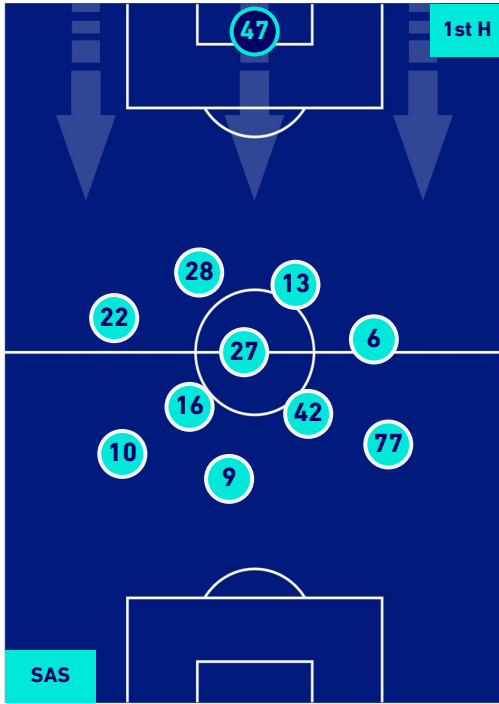

PLAYERS AVERAGE POSITION

- Legend:
- 1st Substitution: Player in (red), Player out (red)
 - 2nd Substitution: Player in (pink), Player out (pink)
 - 3rd Substitution: Player in (blue), Player out (blue)
 - 4th Substitution: Player in (green), Player out (green)
 - 5th Substitution: Player in (yellow), Player out (yellow)

- Player in / out (red)
- Player in / out (pink)
- Player in / out (blue)
- Player in / out (green)
- Player in / out (yellow)

Reggio Emilia 30/08/2022 MAPEI STADIUM - CITTA' DEL TRICOLORE STADIUM - 18:30

SASSUOLO

0-0

MILAN

PLAYERS AVERAGE POSITION [BALL POSSESSION]

Legend:

- 1st Substitution Player in
- 2nd Substitution Player in
- 3rd Substitution Player in
- 4th Substitution Player in
- 5th Substitution Player in

- Player out
- Player out
- Player out
- Player out
- Player out

- Player in / out
- Player in / out
- Player in / out
- Player in / out
- Player in / out

-
-
-
-
-

SASSUOLO

0-0

MILAN

PLAYERS AVERAGE POSITION [NO BALL POSSESSION]