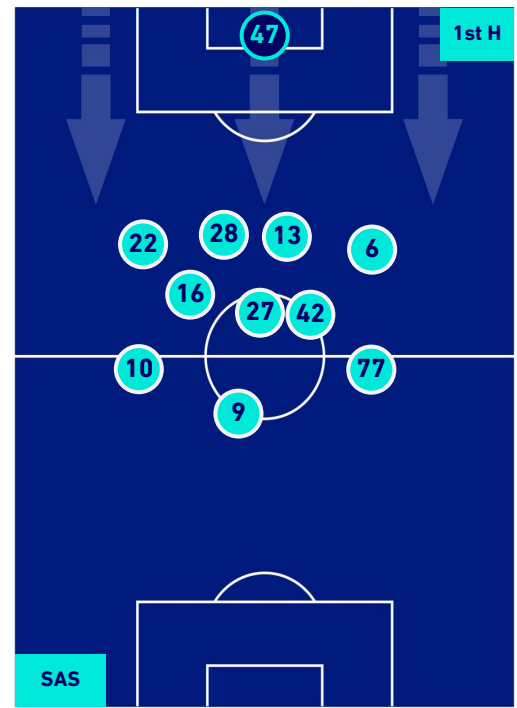

SASSUOLO

0-0

MILAN

PLAYERS AVERAGE POSITION [BALL POSSESSION]

Legend:

- 1st Substitution Player in
- 2nd Substitution Player in
- 3rd Substitution Player in
- 4th Substitution Player in
- 5th Substitution Player in

- Player out
- Player out
- Player out
- Player out
- Player out

- Player in / out
- Player in / out
- Player in / out
- Player in / out
- Player in / out

-
-
-
-
-

SASSUOLO

0-0

MILAN

PLAYERS AVERAGE POSITION [NO BALL POSSESSION]

Legend:

1st Substitution	● Player in	● Player out
2nd Substitution	● Player in	● Player out
3rd Substitution	● Player in	● Player in / out
4th Substitution	● Player in	● Player in / out
5th Substitution	● Player in	● Player in / out