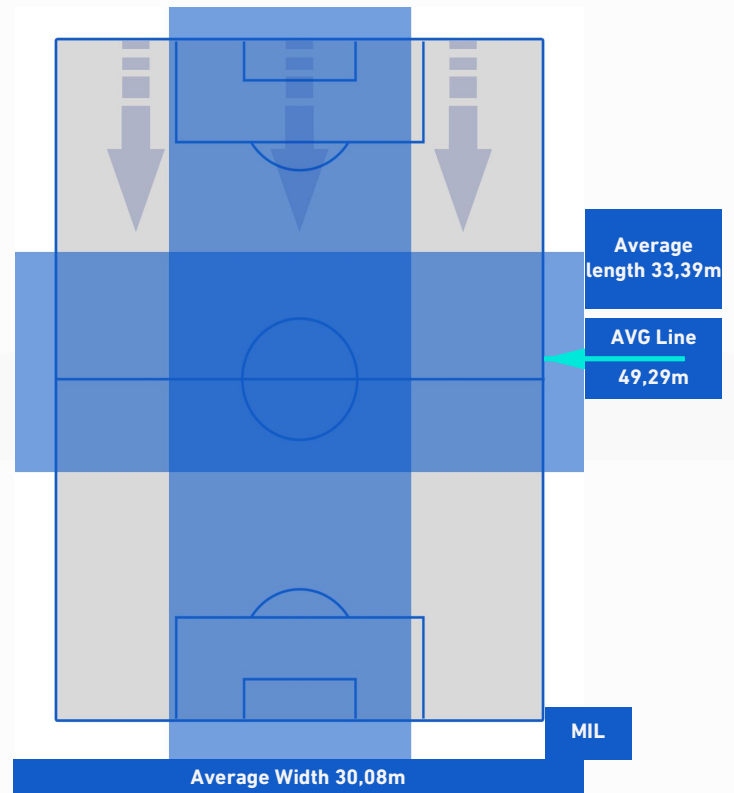

TEAM'S DEFENSE POSITION [NO BALL POSSESSION]