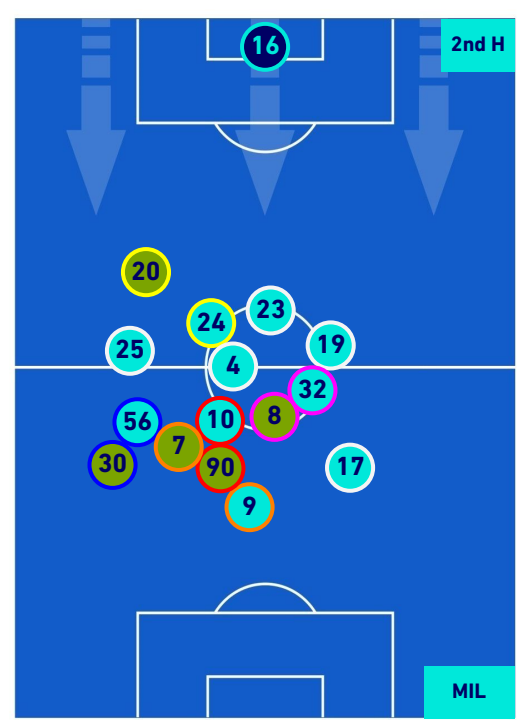

Reggio Emilia 30/08/2022 MAPEI STADIUM - CITTA' DEL TRICOLORE STADIUM - 18:30

SASSUOLO

0-0

MILAN

HEATMAP

SASSUOLO

0-0

MILAN

PLAYERS AVERAGE POSITION

- Legend:
- 1st Substitution: Player in (red), Player out (red)
 - 2nd Substitution: Player in (pink), Player out (pink)
 - 3rd Substitution: Player in (blue), Player out (blue)
 - 4th Substitution: Player in (green), Player out (green)
 - 5th Substitution: Player in (yellow), Player out (yellow)