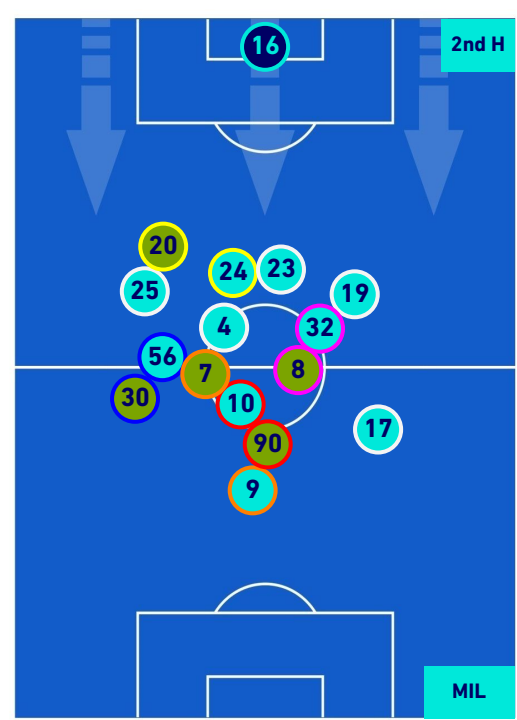

SASSUOLO

0-0

MILAN

PLAYERS AVERAGE POSITION [BALL POSSESSION]

Legend:

- 1st Substitution Player in
- 2nd Substitution Player in
- 3rd Substitution Player in
- 4th Substitution Player in
- 5th Substitution Player in

- Player out
- Player out
- Player out
- Player out
- Player out

- Player in / out
- Player in / out
- Player in / out
- Player in / out
- Player in / out

-
-
-
-
-

SASSUOLO

0-0

MILAN

PLAYERS AVERAGE POSITION [NO BALL POSSESSION]

Legend:

1st Substitution	● Player in	● Player out
2nd Substitution	● Player in	● Player out
3rd Substitution	● Player in	● Player in / out
4th Substitution	● Player in	● Player in / out
5th Substitution	● Player in	● Player in / out