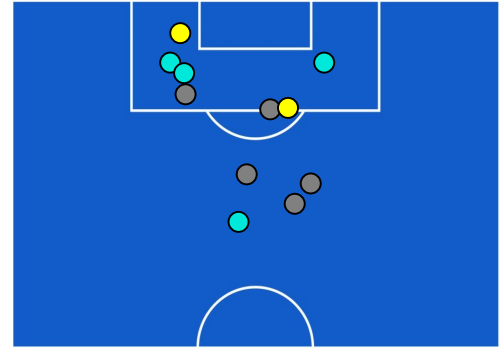

TEAM'S DEFENSE POSITION [BALL POSSESSION]

TEAM'S DEFENSE POSITION [NO BALL POSSESSION]

Reggio Emilia 30/08/2022 MAPEI STADIUM - CITTA' DEL TRICOLORE STADIUM - 18:30

SASSUOLO

0-0

MILAN

ATTEMPTS MAP

0	Goals	0
3	On target	2
3	Off target	5
2	Blocked	4

CROSSES COMPLETED MAP

5	Success Cross	4
10	Total Cross	14
50	Precision (%)	29

TOUCH MAP

518	Total Balls Played	699
242	DEFENSIVE	206
160	MIDFIELD	302
116	ATTACK ZONE	191

8	Touch in Attacks zone		28
D. FRATTESI	2	8	R. LEO
D. BERARDI	1	4	O. GIROUD
G. DEFREL	1	3	C. DE KETELAERE