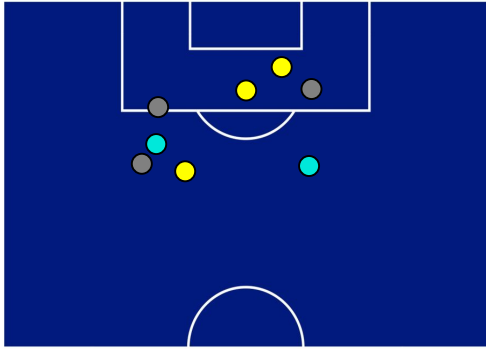

TEAM'S DEFENSE POSITION [BALL POSSESSION]

TEAM'S DEFENSE POSITION [NO BALL POSSESSION]

Reggio Emilia 30/08/2022 MAPEI STADIUM - CITTA' DEL TRICOLORE STADIUM - 18:30

SASSUOLO

0-0

MILAN

ATTEMPTS MAP

0	Goals	0
3	On target	2
3	Off target	5
2	Blocked	4

CROSSES COMPLETED MAP

5	Success Cross	4
10	Total Cross	14
50	Precision (%)	29

TOUCH MAP

518	Total Balls Played	699
242	DEFENSIVE	206
160	MIDFIELD	302
116	ATTACK ZONE	191

8	Touch in Attacks zone		28
D. FRATTESI	2	8	R. LEO
D. BERARDI	1	4	O. GIROUD
G. DEFREL	1	3	C. DE KETELAERE