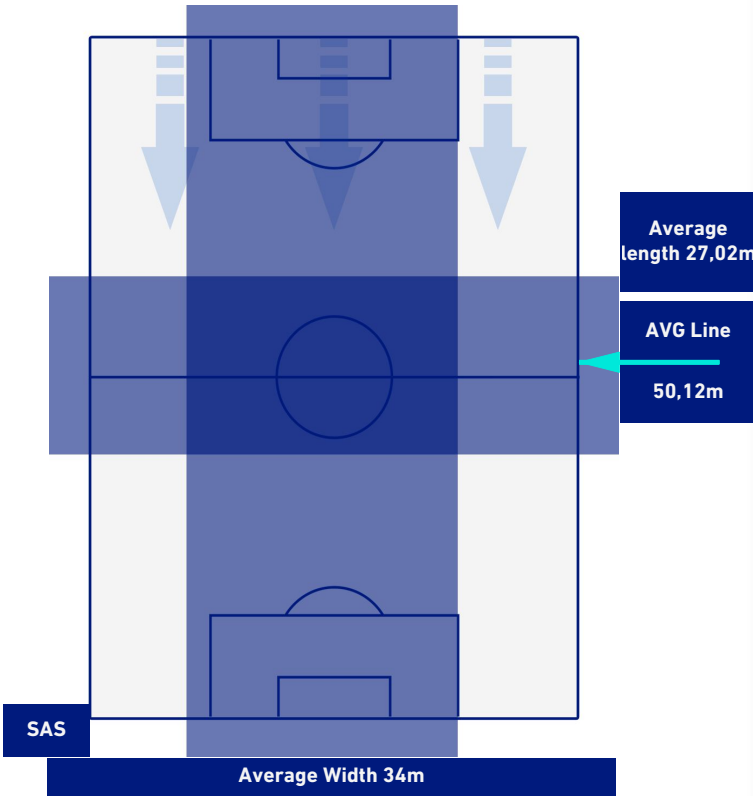

SASSUOLO

0-0

MILAN

TEAM'S DEFENSE POSITION 1st H