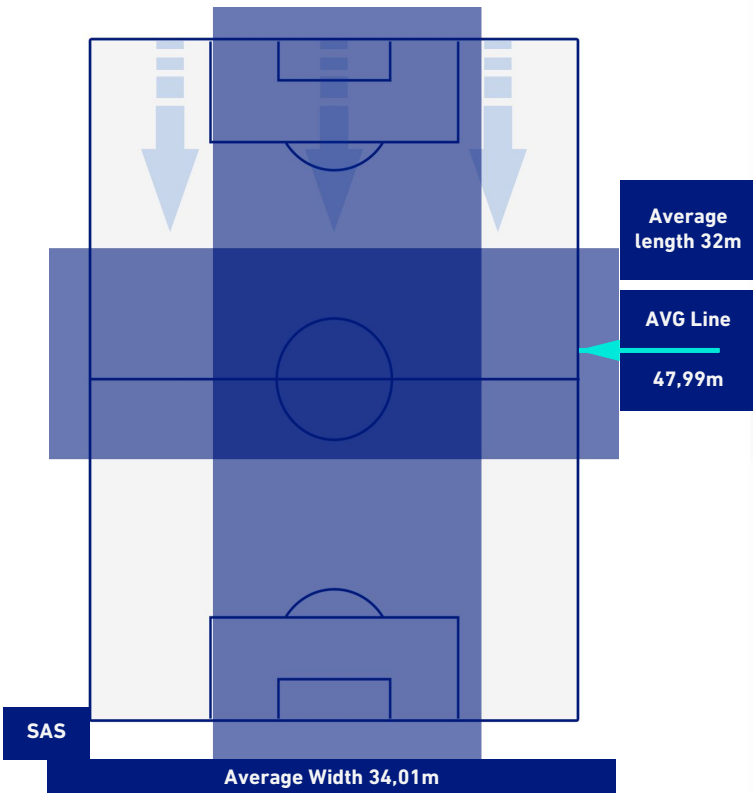

SASSUOLO

0-0

MILAN

TEAM'S DEFENSE POSITION 1st H

TEAM'S DEFENSE POSITION 2nd H

SASSUOLO

0-0

MILAN