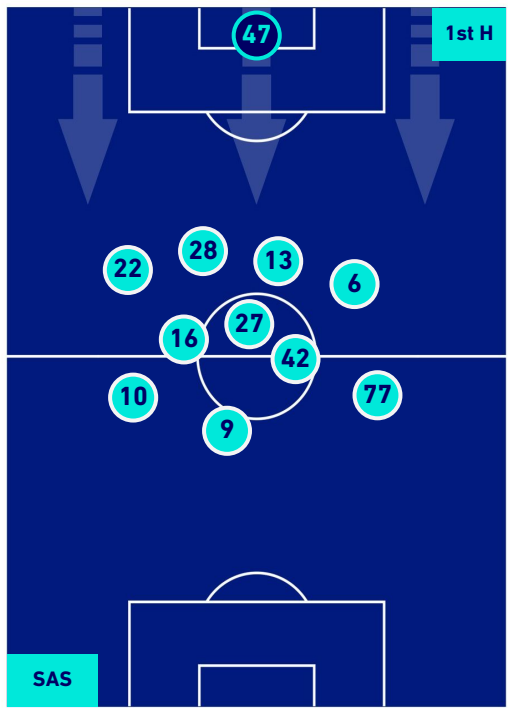

Reggio Emilia 30/08/2022 MAPEI STADIUM - CITTA' DEL TRICOLORE STADIUM - 18:30

SASSUOLO

0-0

MILAN

HEATMAP

SASSUOLO

0-0

MILAN

PLAYERS AVERAGE POSITION

- Legend:
- 1st Substitution: Player in (red), Player out (red)
 - 2nd Substitution: Player in (pink), Player out (pink)
 - 3rd Substitution: Player in (blue), Player out (blue)
 - 4th Substitution: Player in (green), Player out (green)
 - 5th Substitution: Player in (yellow), Player out (yellow)