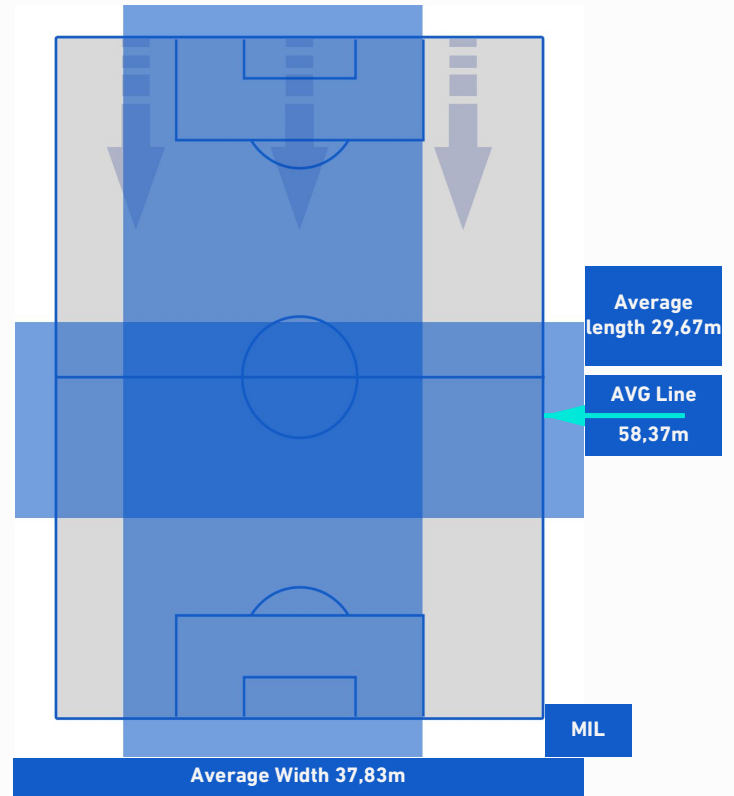

SASSUOLO

0-0

MILAN

TEAM'S DEFENSE POSITION [BALL POSSESSION]