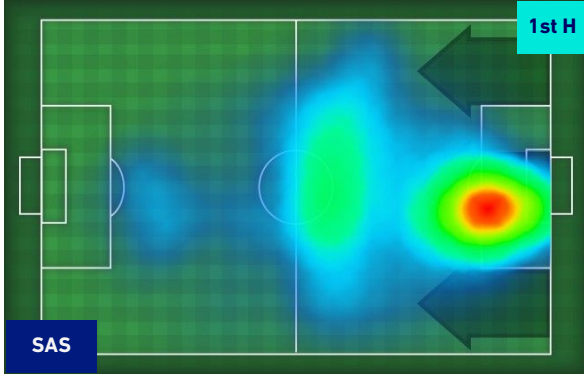

Reggio Emilia 30/08/2022 MAPEI STADIUM - CITTA' DEL TRICOLORE STADIUM - 18:30

SASSUOLO

0-0

MILAN

HEATMAP

SASSUOLO

0-0

MILAN

PLAYERS AVERAGE POSITION

- Legend:
- 1st Substitution: Player in (red), Player out (red)
 - 2nd Substitution: Player in (pink), Player out (pink)
 - 3rd Substitution: Player in (blue), Player out (blue)
 - 4th Substitution: Player in (green), Player out (green)
 - 5th Substitution: Player in (yellow), Player out (yellow)