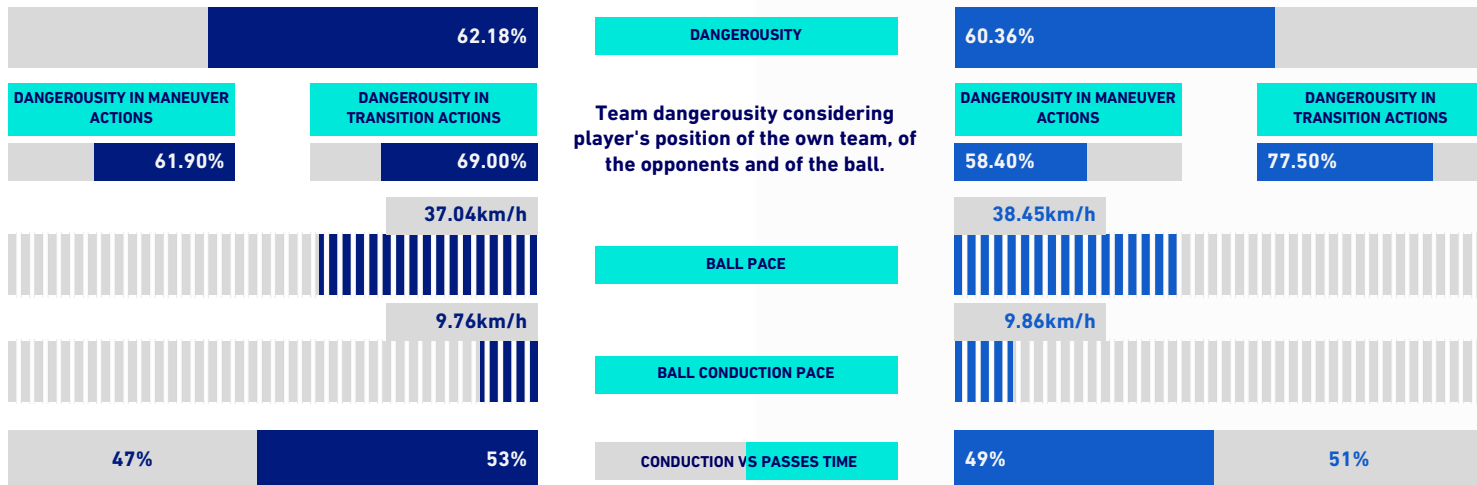

SASSUOLO

0-0

MILAN

VIRTUAL COACH

TEAM INDICATORS

RECORDMEN

PASS GAIN

Number of players overtaken by a vertical pass (only successful passes are considered). It shows how much a player tends to overcome the opponent's pressure lines.