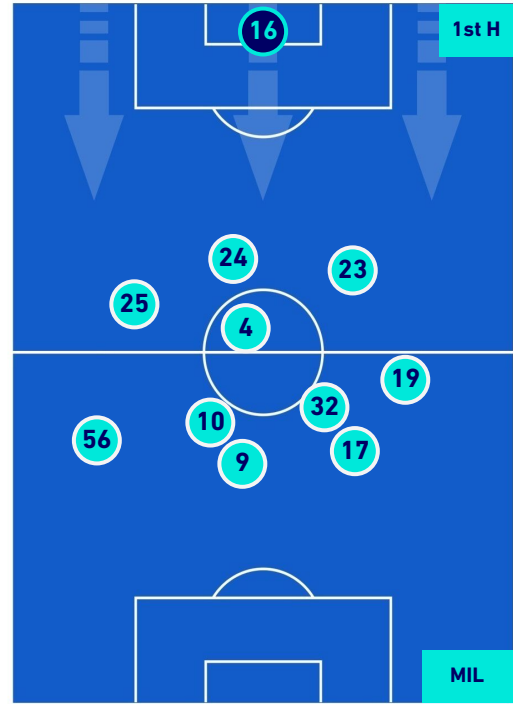

PLAYERS AVERAGE POSITION

- Legend:
- 1st Substitution: Player in (red), Player out (red)
 - 2nd Substitution: Player in (pink), Player out (pink)
 - 3rd Substitution: Player in (blue), Player out (blue)
 - 4th Substitution: Player in (green), Player out (green)
 - 5th Substitution: Player in (yellow), Player out (yellow)

- Player in / out (red)
- Player in / out (pink)
- Player in / out (blue)
- Player in / out (green)
- Player in / out (yellow)

Reggio Emilia 30/08/2022 MAPEI STADIUM - CITTA' DEL TRICOLORE STADIUM - 18:30

SASSUOLO

0-0

MILAN

PLAYERS AVERAGE POSITION [BALL POSSESSION]

Legend:

- 1st Substitution Player in
- 2nd Substitution Player in
- 3rd Substitution Player in
- 4th Substitution Player in
- 5th Substitution Player in

- Player out
- Player out
- Player out
- Player out
- Player out

- Player in / out
- Player in / out
- Player in / out
- Player in / out
- Player in / out

-
-
-
-
-

SASSUOLO

0-0

MILAN

PLAYERS AVERAGE POSITION [NO BALL POSSESSION]