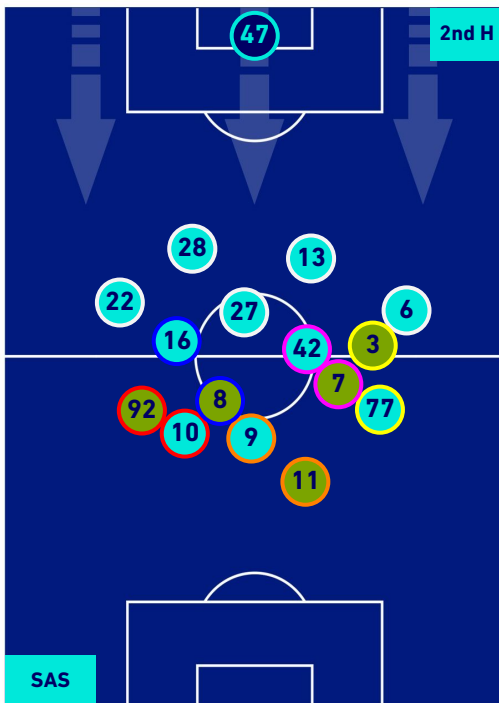

PLAYERS AVERAGE POSITION

- Legend:
- 1st Substitution: Player in (red), Player out (red)
 - 2nd Substitution: Player in (pink), Player out (pink)
 - 3rd Substitution: Player in (blue), Player out (blue)
 - 4th Substitution: Player in (green), Player out (green)
 - 5th Substitution: Player in (yellow), Player out (yellow)

- Player in / out (red)
- Player in / out (pink)
- Player in / out (blue)
- Player in / out (green)
- Player in / out (yellow)

Reggio Emilia 30/08/2022 MAPEI STADIUM - CITTA' DEL TRICOLORE STADIUM - 18:30

SASSUOLO

0-0

MILAN

PLAYERS AVERAGE POSITION [BALL POSSESSION]

Legend:

- 1st Substitution Player in
- 2nd Substitution Player in
- 3rd Substitution Player in
- 4th Substitution Player in
- 5th Substitution Player in

- Player out
- Player out
- Player out
- Player out
- Player out

- Player in / out
- Player in / out
- Player in / out
- Player in / out
- Player in / out

-
-
-
-
-

SASSUOLO

0-0

MILAN

PLAYERS AVERAGE POSITION [NO BALL POSSESSION]