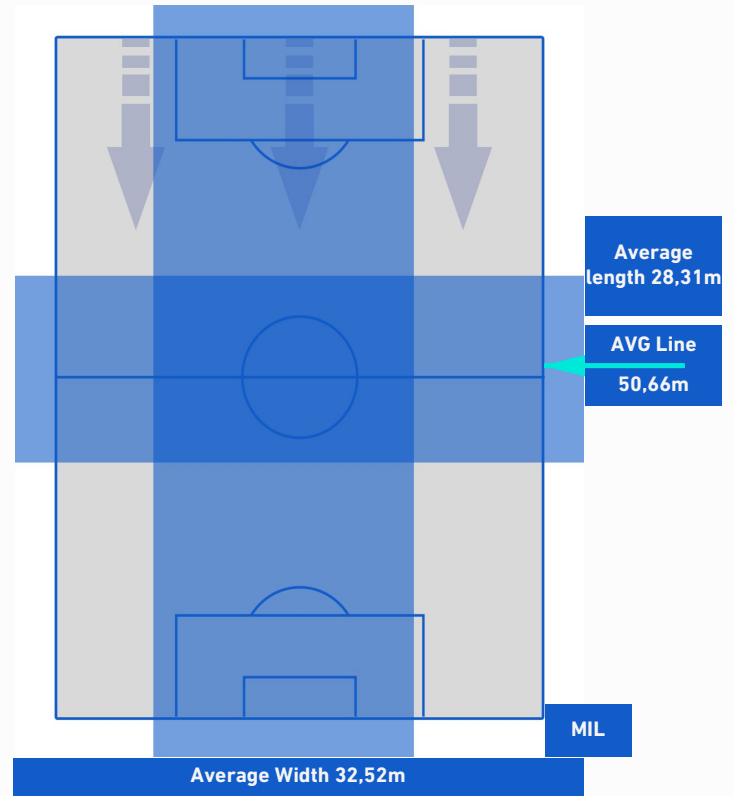

SASSUOLO

0-0

MILAN

TEAM'S DEFENSE POSITION 1st H