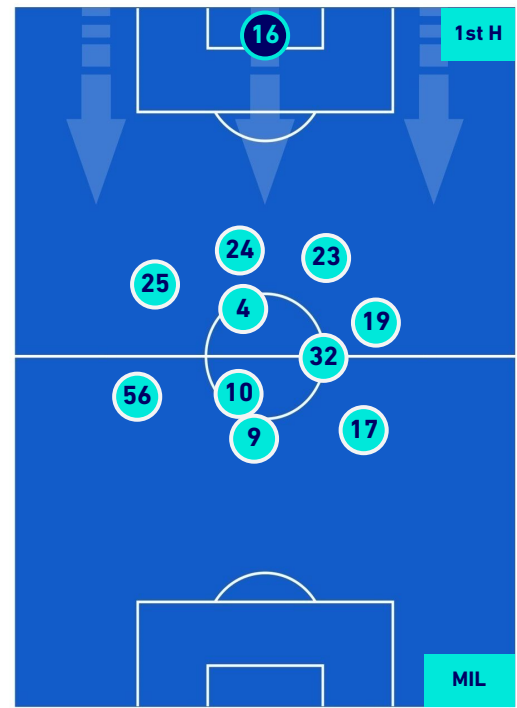

Reggio Emilia 30/08/2022 MAPEI STADIUM - CITTA' DEL TRICOLORE STADIUM - 18:30

SASSUOLO

0-0

MILAN

HEATMAP

SASSUOLO

0-0

MILAN

PLAYERS AVERAGE POSITION

- Legend:
- 1st Substitution: Player in (red), Player out (red)
 - 2nd Substitution: Player in (pink), Player out (pink)
 - 3rd Substitution: Player in (blue), Player out (blue)
 - 4th Substitution: Player in (green), Player out (green)
 - 5th Substitution: Player in (yellow), Player out (yellow)