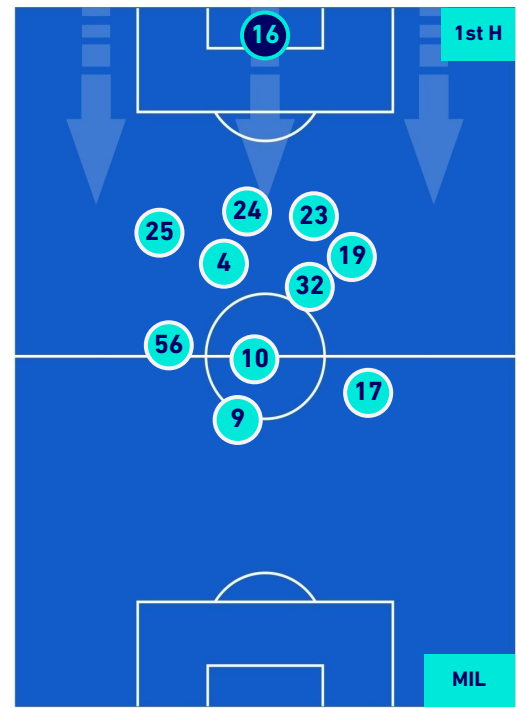

SASSUOLO

0-0

MILAN

PLAYERS AVERAGE POSITION [BALL POSSESSION]

Legend:

- 1st Substitution Player in
- 2nd Substitution Player in
- 3rd Substitution Player in
- 4th Substitution Player in
- 5th Substitution Player in

- Player out
- Player out
- Player out
- Player out
- Player out

- Player in / out
- Player in / out
- Player in / out
- Player in / out
- Player in / out

-
-
-
-
-

SASSUOLO

0-0

MILAN

PLAYERS AVERAGE POSITION [NO BALL POSSESSION]

Legend:

1st Substitution	● Player in	● Player out
2nd Substitution	● Player in	● Player out
3rd Substitution	● Player in	● Player in / out
4th Substitution	● Player in	● Player in / out
5th Substitution	● Player in	● Player in / out