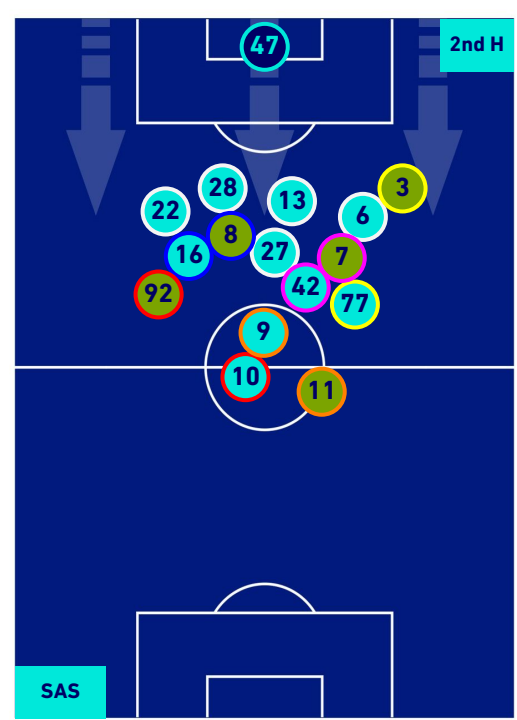

SASSUOLO

0-0

MILAN

PLAYERS AVERAGE POSITION [BALL POSSESSION]

Legend:

- 1st Substitution Player in
- 2nd Substitution Player in
- 3rd Substitution Player in
- 4th Substitution Player in
- 5th Substitution Player in

- Player out
- Player out
- Player out
- Player out
- Player out

- Player in / out
- Player in / out
- Player in / out
- Player in / out
- Player in / out

-
-
-
-
-

SASSUOLO

0-0

MILAN

PLAYERS AVERAGE POSITION [NO BALL POSSESSION]

Legend:

1st Substitution	● Player in	● Player out
2nd Substitution	● Player in	● Player out
3rd Substitution	● Player in	● Player in / out
4th Substitution	● Player in	● Player in / out
5th Substitution	● Player in	● Player in / out