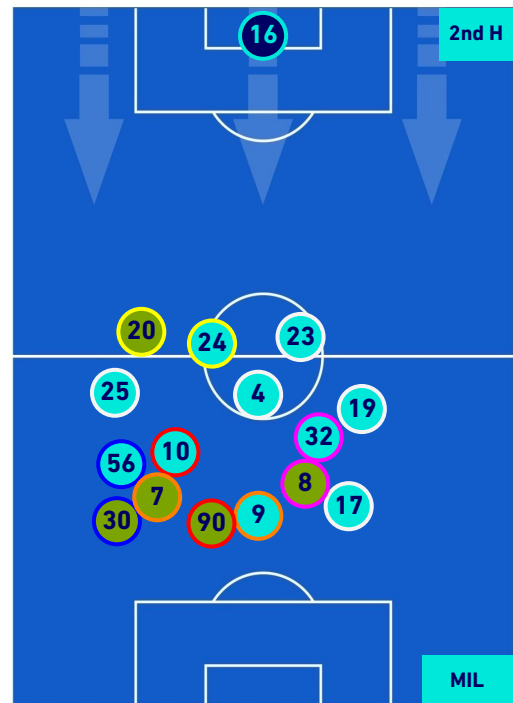

PLAYERS AVERAGE POSITION

- Legend:
- 1st Substitution: Player in (red), Player out (red)
 - 2nd Substitution: Player in (pink), Player out (pink)
 - 3rd Substitution: Player in (blue), Player out (blue)
 - 4th Substitution: Player in (green), Player out (green)
 - 5th Substitution: Player in (yellow), Player out (yellow)

- Player in / out (red)
- Player in / out (pink)
- Player in / out (blue)
- Player in / out (green)
- Player in / out (yellow)

Reggio Emilia 30/08/2022 MAPEI STADIUM - CITTA' DEL TRICOLORE STADIUM - 18:30

SASSUOLO

0-0

MILAN

PLAYERS AVERAGE POSITION [BALL POSSESSION]

Legend:

- 1st Substitution Player in
- 2nd Substitution Player in
- 3rd Substitution Player in
- 4th Substitution Player in
- 5th Substitution Player in

- Player out
- Player out
- Player out
- Player out
- Player out

- Player in / out
- Player in / out
- Player in / out
- Player in / out
- Player in / out

-
-
-
-
-

SASSUOLO

0-0

MILAN

PLAYERS AVERAGE POSITION [NO BALL POSSESSION]