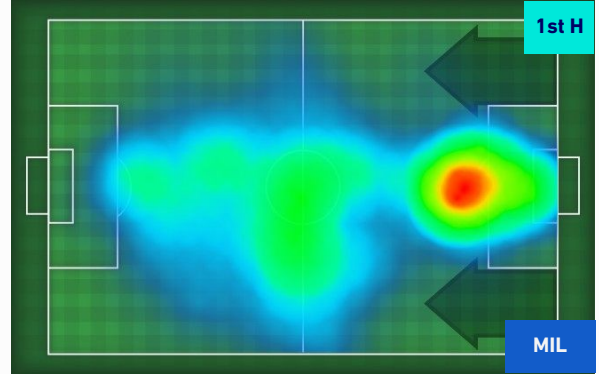

Reggio Emilia 30/08/2022 MAPEI STADIUM - CITTA' DEL TRICOLORE STADIUM - 18:30

SASSUOLO

0-0

MILAN

HEATMAP

SASSUOLO

0-0

MILAN

PLAYERS AVERAGE POSITION

- Legend:
- 1st Substitution: Player in (red), Player out (red)
 - 2nd Substitution: Player in (pink), Player out (pink)
 - 3rd Substitution: Player in (blue), Player out (blue)
 - 4th Substitution: Player in (green), Player out (green)
 - 5th Substitution: Player in (yellow), Player out (yellow)