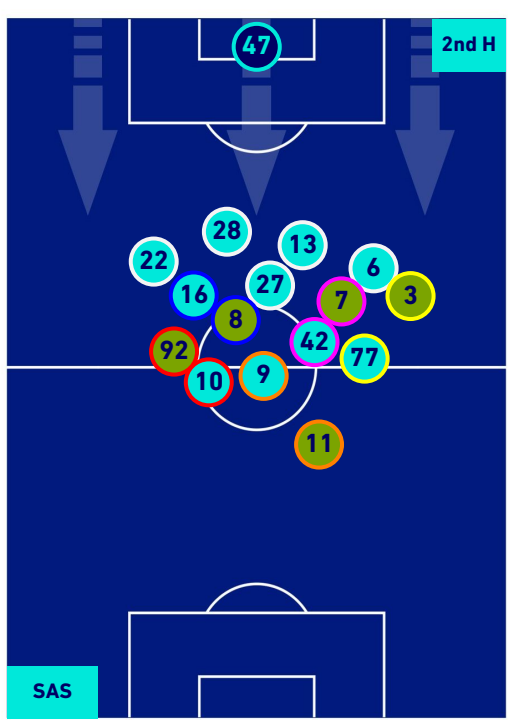

Reggio Emilia 30/08/2022 MAPEI STADIUM - CITTA' DEL TRICOLORE STADIUM - 18:30

SASSUOLO

0-0

MILAN

HEATMAP

SASSUOLO

0-0

MILAN

PLAYERS AVERAGE POSITION

- Legend:
- 1st Substitution: Player in (red), Player out (red)
 - 2nd Substitution: Player in (pink), Player out (pink)
 - 3rd Substitution: Player in (blue), Player out (blue)
 - 4th Substitution: Player in (green), Player out (green)
 - 5th Substitution: Player in (yellow), Player out (yellow)