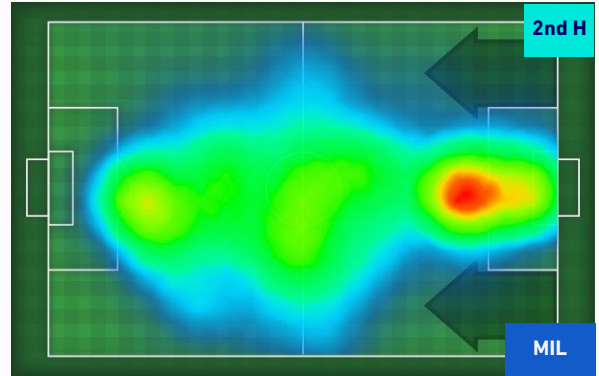

Reggio Emilia 30/08/2022 MAPEI STADIUM - CITTA' DEL TRICOLORE STADIUM - 18:30

SASSUOLO

0-0

MILAN

HEATMAP

SASSUOLO

0-0

MILAN

PLAYERS AVERAGE POSITION

- Legend:
- 1st Substitution: Player in (red), Player out (red)
 - 2nd Substitution: Player in (pink), Player out (pink)
 - 3rd Substitution: Player in (blue), Player out (blue)
 - 4th Substitution: Player in (green), Player out (green)
 - 5th Substitution: Player in (yellow), Player out (yellow)