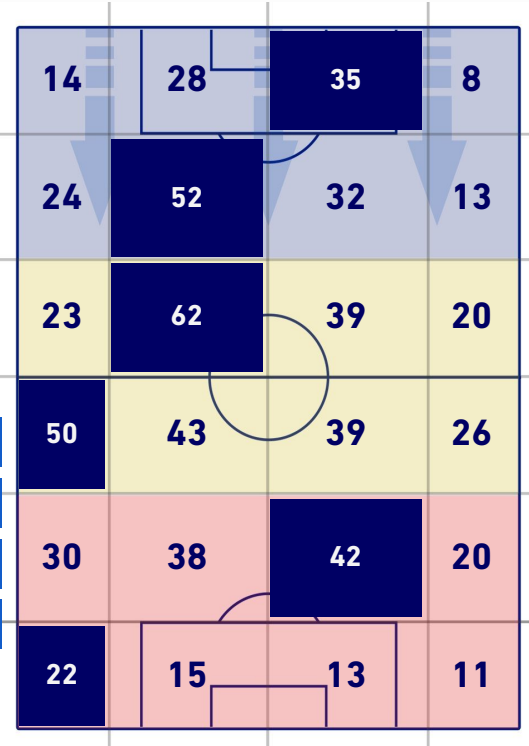

CROSSES COMPLETED MAP

5	Success Cross	4
10	Total Cross	14
50	Precision (%)	29

TOUCH MAP

518	Total Balls Played	699
242	DEFENSIVE	206
160	MIDFIELD	302
116	ATTACK ZONE	191

8	Touch in Attacks zone		28
D. FRATTESI	2	8	R. LEO
D. BERARDI	1	4	O. GIROUD
G. DEFREL	1	3	C. DE KETELAERE

SASSUOLO

0-0

MILAN

KEY PLAYERS

MAXIME LOPEZ	27
Position	Midfielder
Games in Serie A	67
Goals in Serie A	4
Date of birth	04/12/1997
Nationality	FRA
Jog 29% - Run 64% - Sprint 7% Km 10.932	
3.119	7.047
Mvp Stats	
Minutes Played	90'
Balls Played	64
Passes Completed	40
Passes Completed/Attempted (%)	85%
Gained Possessions	9
HeatMap	