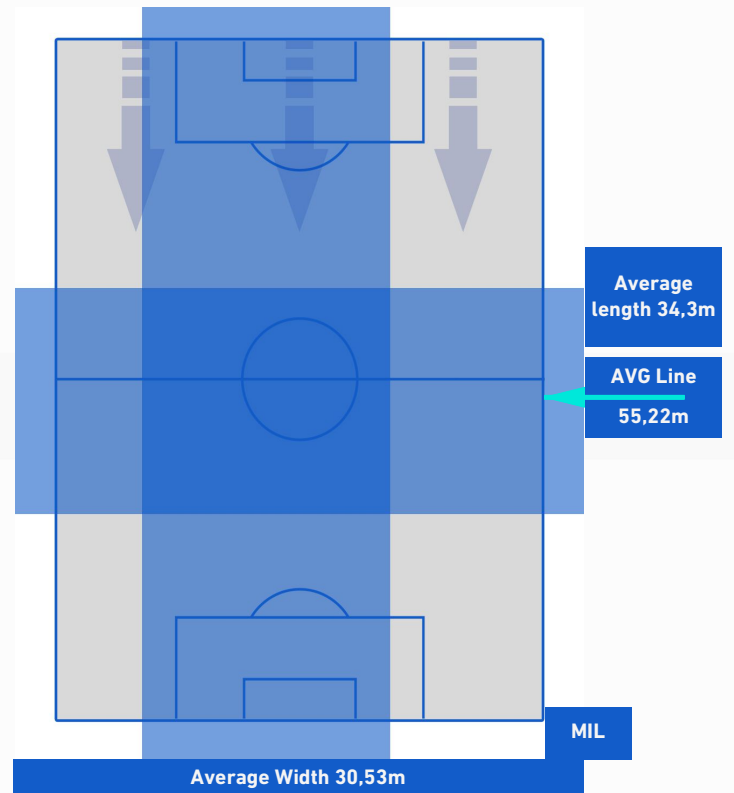

SASSUOLO

0-0

MILAN

TEAM'S DEFENSE POSITION 1st H

TEAM'S DEFENSE POSITION 2nd H

SASSUOLO

0-0

MILAN