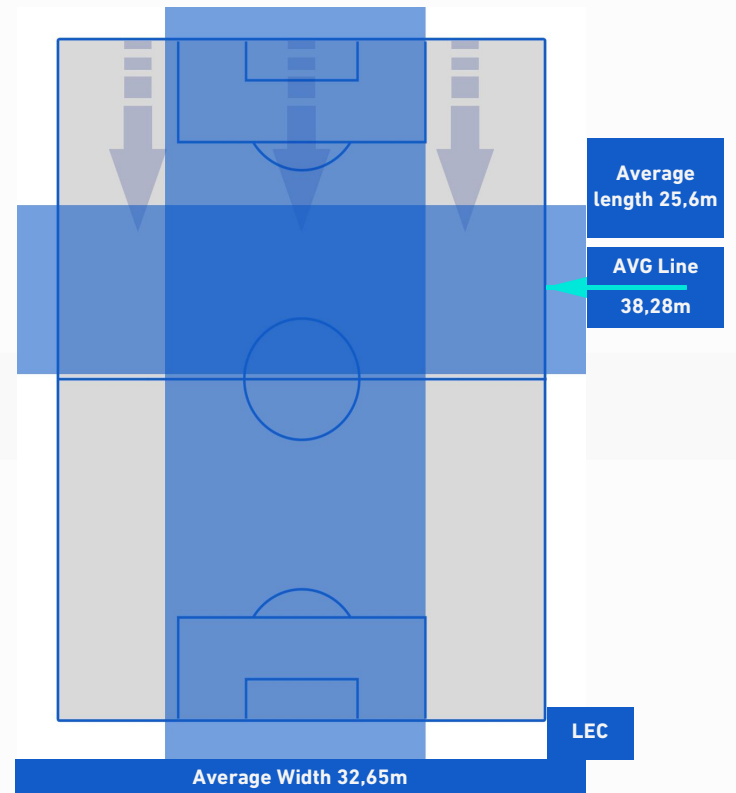

TEAM'S DEFENSE POSITION [NO BALL POSSESSION]