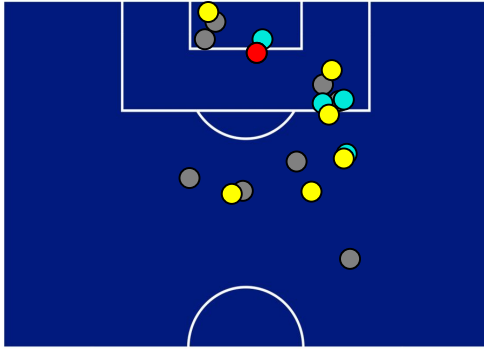

Legend:

- 1st Substitution Player in
- 2nd Substitution Player in
- 3rd Substitution Player in
- 4th Substitution Player in
- 5th Substitution Player in

- Player out
- Player out
- Player out
- Player out
- Player out

- Player in / out
- Player in / out
- Player in / out
- Player in / out
- Player in / out

-
-
-
-
-

NAPOLI

1-1

LECCE

TEAM'S DEFENSE POSITION 1st H

TEAM'S DEFENSE POSITION 2nd H

NAPOLI

1-1

LECCE

TEAM'S DEFENSE POSITION [BALL POSSESSION]

TEAM'S DEFENSE POSITION [NO BALL POSSESSION]

Napoli 31/08/2022 Diego Armando MARADONA STADIUM - 20:45

NAPOLI

1-1

LECCE

ATTEMPTS MAP

1	Goals	1
7	On target	4
8	Off target	4
4	Blocked	1

CROSSES COMPLETED MAP

6	Success Cross	1
18	Total Cross	5
33	Precision (%)	20

TOUCH MAP

937	Total Balls Played	556
195	DEFENSIVE	242
505	MIDFIELD	227
237	ATTACK ZONE	87