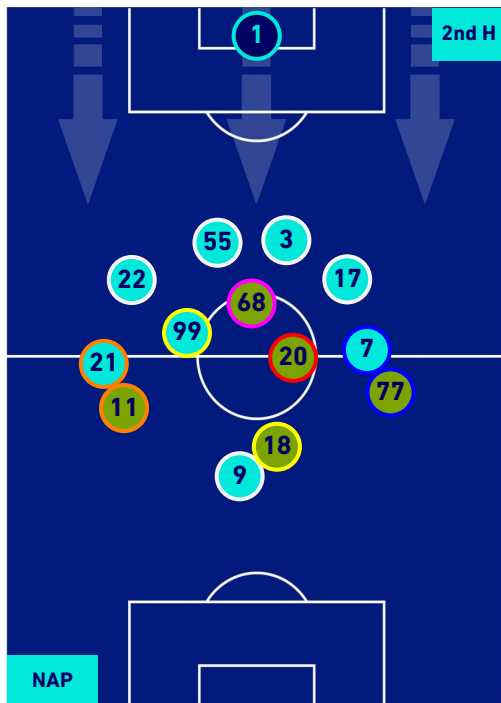

Legend:

- 1st Substitution Player in
- 2nd Substitution Player in
- 3rd Substitution Player in
- 4th Substitution Player in
- 5th Substitution Player in

- Player out
- Player out
- Player out
- Player out
- Player out

- Player in / out
- Player in / out
- Player in / out
- Player in / out
- Player in / out

-
-
-
-
-

Napoli 31/08/2022 Diego Armando MARADONA STADIUM - 20:45

NAPOLI

1-1

LECCE

PLAYERS AVERAGE POSITION [NO BALL POSSESSION]