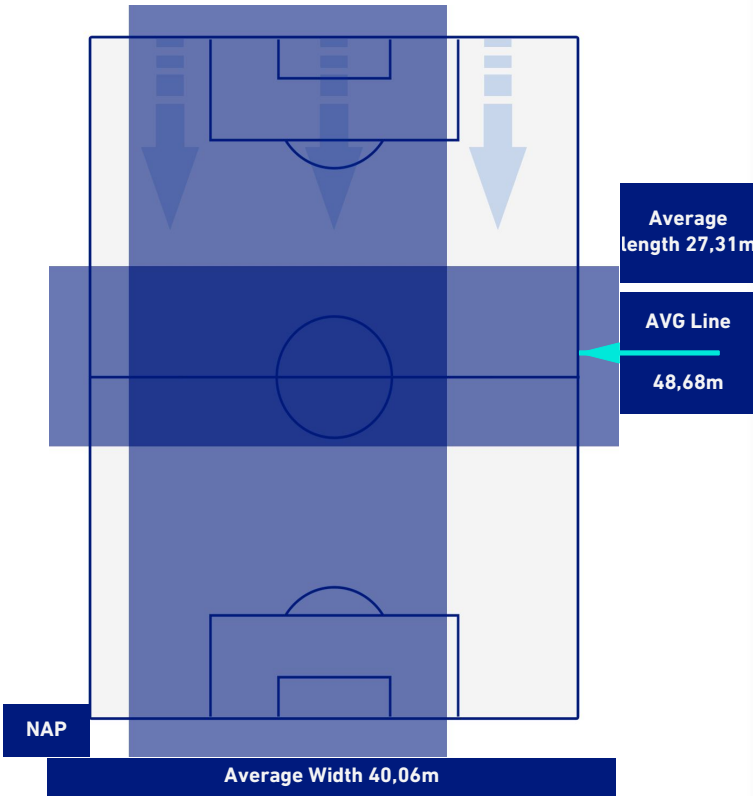

- Player in / out
- Player in / out
- Player in / out
- Player in / out
- Player in / out

-
-
-
-
-

NAPOLI

1-1

LECCE

TEAM'S DEFENSE POSITION 1st H

TEAM'S DEFENSE POSITION 2nd H

NAPOLI