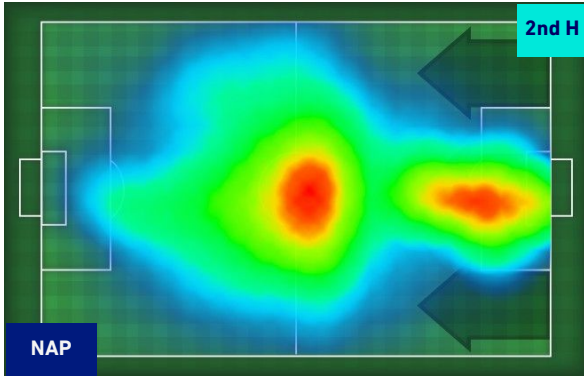

NAPOLI

1-1

LECCE

PLAYERS RANKING [ATHLETICS PERFORMANCE]

Jog - Run - Sprint (km)			
1	MATHIAS OLIVERA	Total 11.799	
		3.998	6.776
			1.023
2	LEO OSTIGARD	Total 11.069	
		3.773	6.752
			0.543
3	GIOVANNI DI LORENZO	Total 10.784	
		4.152	5.745
			0.885
4	MIN-JAE KIM	Total 10.744	
		3.754	6.335
			0.654
5	ANDRE' ANGUISSA	Total 10.06	
		3.825	5.574
			0.659

AVG Speed km/h (run)			
1	G. SIMEONE	NAP	11.32
2	P. ZIELINSKI	NAP	11.01
3	K. KVARATSKHELIA	NAP	10.92
4	G. RASPADORI	NAP	10.92
5	A. ANGUISSA	NAP	10.8

AVG Speed km/h (sprint)			
1	M. POLITANO	NAP	33.52
2	V. OSIMHEN	NAP	33.24
3	E. ELMAS	NAP	32.81
4	K. KVARATSKHELIA	NAP	32.46
5	P. ZIELINSKI	NAP	32.34

Jog - Run - Sprint (km)			
1	MORTEN HJULMAND	Total 11.343	
		3.991	6.744
			0.607
2	GIUSEPPE PEZZELLA	Total 11.031	
		4.587	5.77
			0.672
3	VALENTIN GENDREY	Total 10.719	
		3.739	6.206
			0.773
4	ALESSANDRO TUIA	Total 10.293	
		4.157	5.714
			0.421
5	FEDERICO BASCHIROTTTO	Total 10.026	
		4.153	5.341
			0.531

AVG Speed km/h (run)			
1	A. BLIN	LEC	10.94
2	G. STREFEZZA	LEC	10.9
3	L. COLOMBO	LEC	10.77
4	F. DI FRANCESCO	LEC	10.68
5	T. HELGASON	LEC	10.66

AVG Speed km/h (sprint)			
1	F. BASCHIROTTTO	LEC	32.65
2	L. BANDA	LEC	32.19
3	A. CEESAY	LEC	31.44
4	F. DI FRANCESCO	LEC	31.24
5	G. PEZZELLA	LEC	31

TEAM STATS [ATHLETICS PERFORMANCE]

Distance Covered (km)	112.155
AVG Speed (km/h)	6.57

Jog-Run-Sprint (km 112.155)		
41.099	62.665	8.39

Distance Covered (km)	113.928
AVG Speed (km/h)	6.82

Jog-Run-Sprint (km 113.928)		
40.446	65.838	7.643

Fitness data displayed in the report are the ones collected in real time and could be different to the post-processed ones, delivered to the coaching staff

Jog:	0-7 km/h	Run:	7.1-15 km/h	Sprint:	15.1+ km/h	Jog + Run + Sprint:	Distance covered
TOP Sprinter:	Top four players per team						

Napoli 31/08/2022 Diego Armando MARADONA STADIUM - 20:45

NAPOLI

1-1

LECCE

HEATMAP