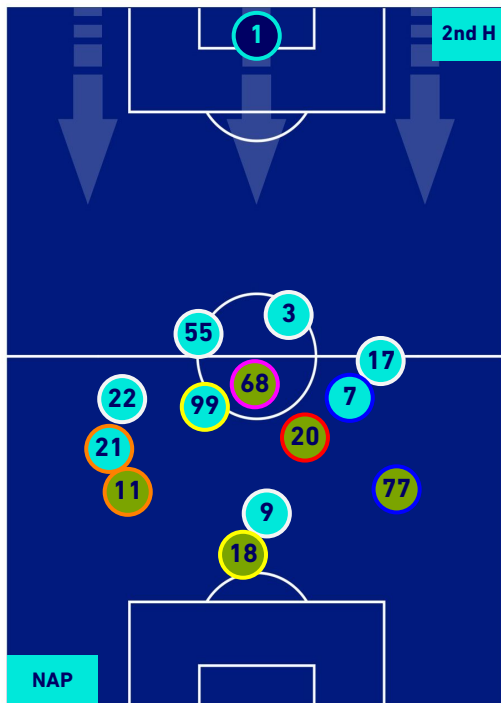

Napoli 31/08/2022 Diego Armando MARADONA STADIUM - 20:45

NAPOLI

1-1

LECCE

HEATMAP

Napoli 31/08/2022 Diego Armando MARADONA STADIUM - 20:45

NAPOLI

1-1

LECCE

PLAYERS AVERAGE POSITION

Legend:

- 1st Substitution Player in
- 2nd Substitution Player in
- 3rd Substitution Player in
- 4th Substitution Player in
- 5th Substitution Player in

- Player out
- Player out
- Player out
- Player out
- Player out