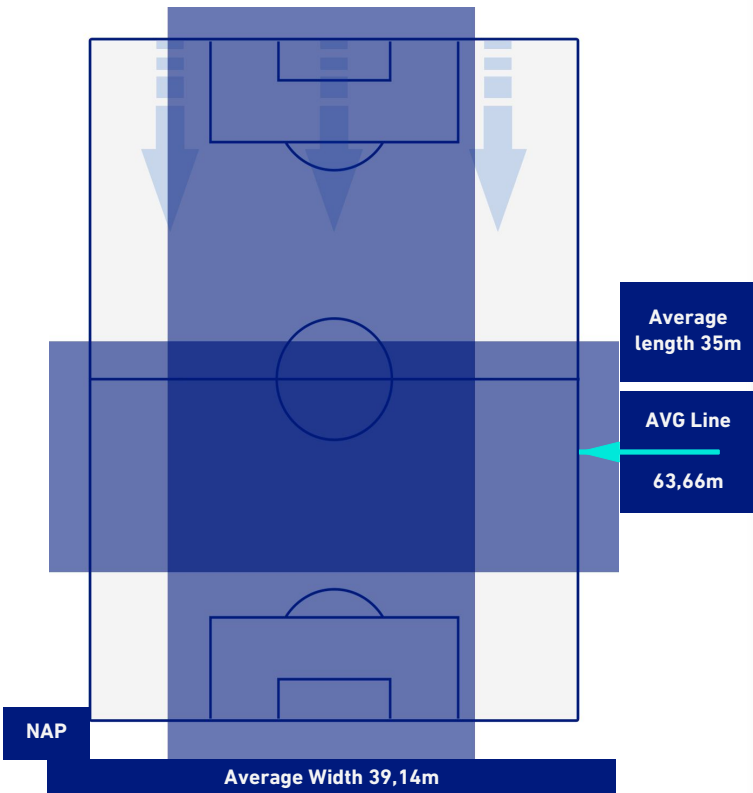

- Player in / out
- Player in / out
- Player in / out
- Player in / out
- Player in / out

-
-
-
-
-

NAPOLI

1-1

LECCE

TEAM'S DEFENSE POSITION 1st H

TEAM'S DEFENSE POSITION 2nd H

NAPOLI