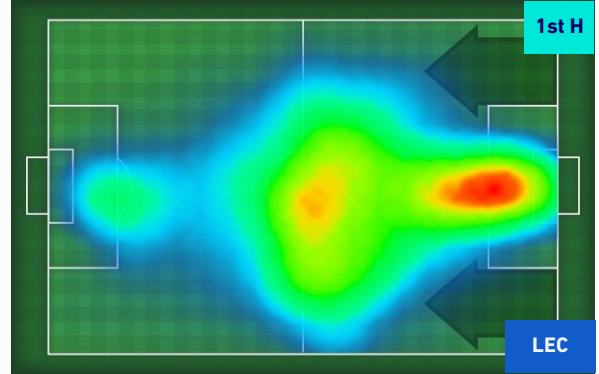

NAPOLI

1-1

LECCE

PLAYERS RANKING [ATHLETICS PERFORMANCE]

Jog - Run - Sprint (km)			
1	MATHIAS OLIVERA	Total 11.799	
		3.998	6.776
			1.023
2	LEO OSTIGARD	Total 11.069	
		3.773	6.752
			0.543
3	GIOVANNI DI LORENZO	Total 10.784	
		4.152	5.745
			0.885
4	MIN-JAE KIM	Total 10.744	
		3.754	6.335
			0.654
5	ANDRE' ANGUISSA	Total 10.06	
		3.825	5.574
			0.659

AVG Speed km/h (run)			
1	G. SIMEONE	NAP	11.32
2	P. ZIELINSKI	NAP	11.01
3	K. KVARATSKHELIA	NAP	10.92
4	G. RASPADORI	NAP	10.92
5	A. ANGUISSA	NAP	10.8

AVG Speed km/h (sprint)			
1	M. POLITANO	NAP	33.52
2	V. OSIMHEN	NAP	33.24
3	E. ELMAS	NAP	32.81
4	K. KVARATSKHELIA	NAP	32.46
5	P. ZIELINSKI	NAP	32.34

Jog - Run - Sprint (km)			
1	MORTEN HJULMAND	Total 11.343	
		3.991	6.744
			0.607
2	GIUSEPPE PEZZELLA	Total 11.031	
		4.587	5.77
			0.672
3	VALENTIN GENDREY	Total 10.719	
		3.739	6.206
			0.773
4	ALESSANDRO TUIA	Total 10.293	
		4.157	5.714
			0.421
5	FEDERICO BASCHIROTTTO	Total 10.026	
		4.153	5.341
			0.531

AVG Speed km/h (run)			
1	A. BLIN	LEC	10.94
2	G. STREFEZZA	LEC	10.9
3	L. COLOMBO	LEC	10.77
4	F. DI FRANCESCO	LEC	10.68
5	T. HELGASON	LEC	10.66

AVG Speed km/h (sprint)			
1	F. BASCHIROTTTO	LEC	32.65
2	L. BANDA	LEC	32.19
3	A. CEESAY	LEC	31.44
4	F. DI FRANCESCO	LEC	31.24
5	G. PEZZELLA	LEC	31

TEAM STATS [ATHLETICS PERFORMANCE]

Distance Covered (km)	112.155
AVG Speed (km/h)	6.57

Jog-Run-Sprint (km 112.155)		
41.099	62.665	8.39

Distance Covered (km)	113.928
AVG Speed (km/h)	6.82

Jog-Run-Sprint (km 113.928)		
40.446	65.838	7.643

Fitness data displayed in the report are the ones collected in real time and could be different to the post-processed ones, delivered to the coaching staff

Jog:	0-7 km/h	Run:	7.1-15 km/h	Sprint:	15.1+ km/h	Jog + Run + Sprint:	Distance covered
TOP Sprinter:	Top four players per team						

Napoli 31/08/2022 Diego Armando MARADONA STADIUM - 20:45

NAPOLI

1-1

LECCE

HEATMAP