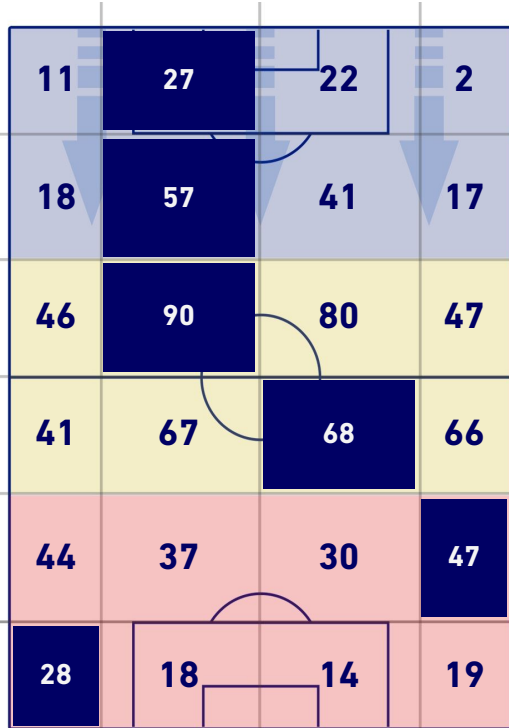

ATTEMPTS MAP

1	Goals	1
7	On target	4
8	Off target	4
4	Blocked	1

CROSSES COMPLETED MAP

6	Success Cross	1
18	Total Cross	5
33	Precision (%)	20

TOUCH MAP

937	Total Balls Played	556
195	DEFENSIVE	242
505	MIDFIELD	227
237	ATTACK ZONE	87