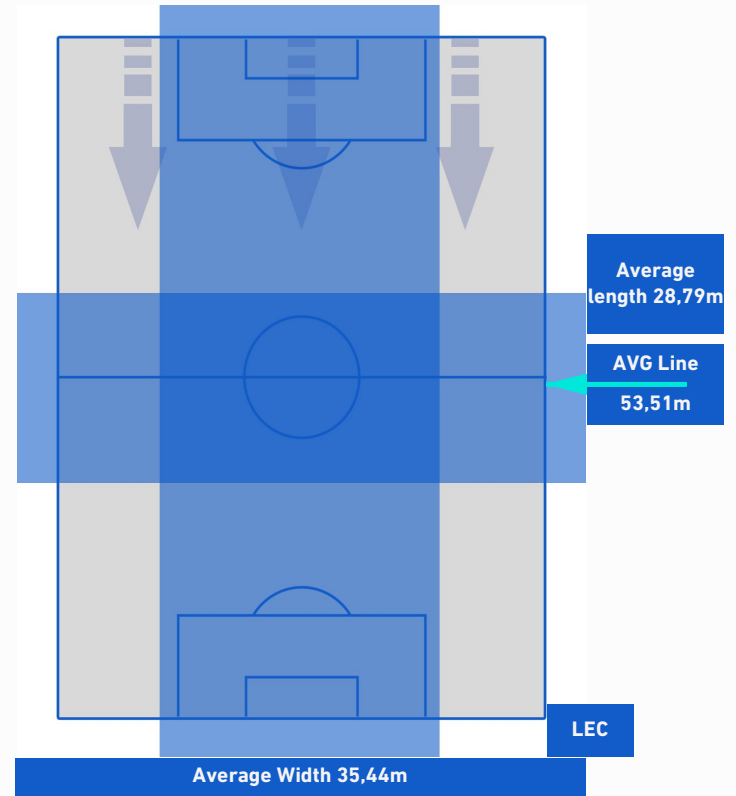

NAPOLI

1-1

LECCE

TEAM'S DEFENSE POSITION [BALL POSSESSION]