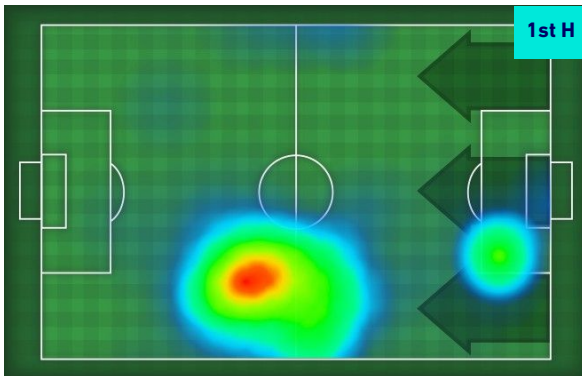

Napoli 31/08/2022 Diego Armando MARADONA STADIUM - 20:45

NAPOLI

1-1

LECCE

KEY PLAYERS

ELJIF ELMAS 7

Position	Midfielder
Games in Serie A	100
Goals in Serie A	7
Date of birth	24/09/1999
Nationality	MKD

Jog 37% - Run 55% - Sprint 8% **Km 6.886**

2.546	3.769	0.571

Mvp Stats

Minutes Played	56'
Goals	1
Scoring Chances	1
Attempts	2
Attempts on target (goals)	2(1)
Balls Played	44
Passes Completed	29
Passes Completed/Attempted (%)	78%
Key Passes	1
Gained Possessions	3

HeatMap