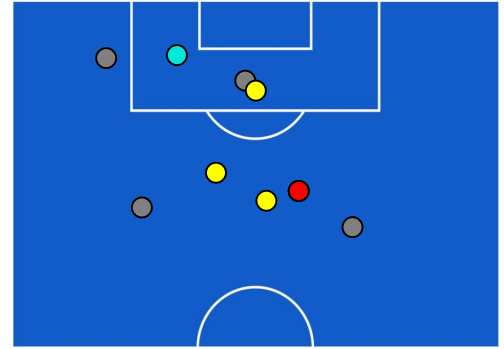

1-1

LECCE

TEAM'S DEFENSE POSITION [BALL POSSESSION]

TEAM'S DEFENSE POSITION [NO BALL POSSESSION]

Napoli 31/08/2022 Diego Armando MARADONA STADIUM - 20:45

NAPOLI

1-1

LECCE

ATTEMPTS MAP

1	Goals	1
7	On target	4
8	Off target	4
4	Blocked	1

CROSSES COMPLETED MAP

6	Success Cross	1
18	Total Cross	5
33	Precision (%)	20

TOUCH MAP

937	Total Balls Played	556
195	DEFENSIVE	242
505	MIDFIELD	227
237	ATTACK ZONE	87