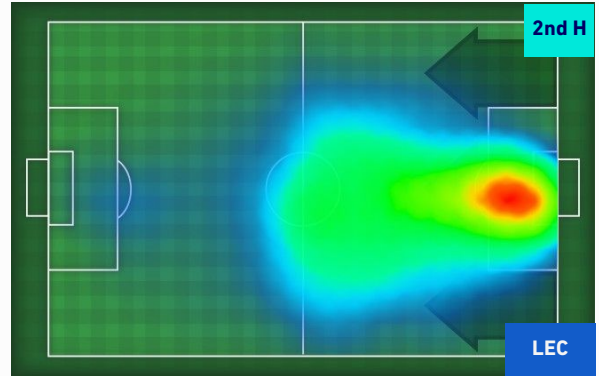

NAPOLI

1-1

LECCE

PLAYERS RANKING [ATHLETICS PERFORMANCE]

Jog - Run - Sprint (km)			
1	MATHIAS OLIVERA	Total 11.799	
		3.998	6.776
			1.023
2	LEO OSTIGARD	Total 11.069	
		3.773	6.752
			0.543
3	GIOVANNI DI LORENZO	Total 10.784	
		4.152	5.745
			0.885
4	MIN-JAE KIM	Total 10.744	
		3.754	6.335
			0.654
5	ANDRE' ANGUISSA	Total 10.06	
		3.825	5.574
			0.659

AVG Speed km/h (run)			
1	G. SIMEONE	NAP	11.32
2	P. ZIELINSKI	NAP	11.01
3	K. KVARATSKHELIA	NAP	10.92
4	G. RASPADORI	NAP	10.92
5	A. ANGUISSA	NAP	10.8

AVG Speed km/h (sprint)			
1	M. POLITANO	NAP	33.52
2	V. OSIMHEN	NAP	33.24
3	E. ELMAS	NAP	32.81
4	K. KVARATSKHELIA	NAP	32.46
5	P. ZIELINSKI	NAP	32.34

Jog - Run - Sprint (km)			
1	MORTEN HJULMAND	Total 11.343	
		3.991	6.744
			0.607
2	GIUSEPPE PEZZELLA	Total 11.031	
		4.587	5.77
			0.672
3	VALENTIN GENDREY	Total 10.719	
		3.739	6.206
			0.773
4	ALESSANDRO TUIA	Total 10.293	
		4.157	5.714
			0.421
5	FEDERICO BASCHIROTTTO	Total 10.026	
		4.153	5.341
			0.531

AVG Speed km/h (run)			
1	A. BLIN	LEC	10.94
2	G. STREFEZZA	LEC	10.9
3	L. COLOMBO	LEC	10.77
4	F. DI FRANCESCO	LEC	10.68
5	T. HELGASON	LEC	10.66

AVG Speed km/h (sprint)			
1	F. BASCHIROTTTO	LEC	32.65
2	L. BANDA	LEC	32.19
3	A. CEESAY	LEC	31.44
4	F. DI FRANCESCO	LEC	31.24
5	G. PEZZELLA	LEC	31

TEAM STATS [ATHLETICS PERFORMANCE]

Distance Covered (km)	112.155
AVG Speed (km/h)	6.57

Jog-Run-Sprint (km 112.155)		
41.099	62.665	8.39

Distance Covered (km)	113.928
AVG Speed (km/h)	6.82

Jog-Run-Sprint (km 113.928)		
40.446	65.838	7.643

Fitness data displayed in the report are the ones collected in real time and could be different to the post-processed ones, delivered to the coaching staff

Jog:	0-7 km/h	Run:	7.1-15 km/h	Sprint:	15.1+ km/h	Jog + Run + Sprint:	Distance covered
TOP Sprinter:	Top four players per team						

Napoli 31/08/2022 Diego Armando MARADONA STADIUM - 20:45

NAPOLI

1-1

LECCE

HEATMAP