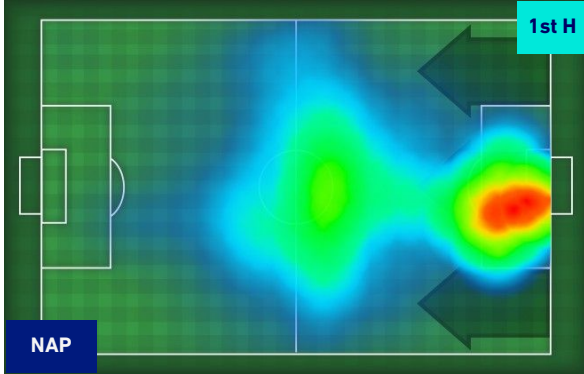

NAPOLI

1-1

LECCE

PLAYERS RANKING [ATHLETICS PERFORMANCE]

Jog - Run - Sprint (km)			
1	MATHIAS OLIVERA	Total 11.799	
		3.998	6.776
			1.023
2	LEO OSTIGARD	Total 11.069	
		3.773	6.752
			0.543
3	GIOVANNI DI LORENZO	Total 10.784	
		4.152	5.745
			0.885
4	MIN-JAE KIM	Total 10.744	
		3.754	6.335
			0.654
5	ANDRE' ANGUISSA	Total 10.06	
		3.825	5.574
			0.659

AVG Speed km/h (run)			
1	G. SIMEONE	NAP	11.32
2	P. ZIELINSKI	NAP	11.01
3	K. KVARATSKHELIA	NAP	10.92
4	G. RASPADORI	NAP	10.92
5	A. ANGUISSA	NAP	10.8

AVG Speed km/h (sprint)			
1	M. POLITANO	NAP	33.52
2	V. OSIMHEN	NAP	33.24
3	E. ELMAS	NAP	32.81
4	K. KVARATSKHELIA	NAP	32.46
5	P. ZIELINSKI	NAP	32.34

Jog - Run - Sprint (km)			
1	MORTEN HJULMAND	Total 11.343	
		3.991	6.744
			0.607
2	GIUSEPPE PEZZELLA	Total 11.031	
		4.587	5.77
			0.672
3	VALENTIN GENDREY	Total 10.719	
		3.739	6.206
			0.773
4	ALESSANDRO TUIA	Total 10.293	
		4.157	5.714
			0.421
5	FEDERICO BASCHIROTTTO	Total 10.026	
		4.153	5.341
			0.531

AVG Speed km/h (run)			
1	A. BLIN	LEC	10.94
2	G. STREFEZZA	LEC	10.9
3	L. COLOMBO	LEC	10.77
4	F. DI FRANCESCO	LEC	10.68
5	T. HELGASON	LEC	10.66

AVG Speed km/h (sprint)			
1	F. BASCHIROTTTO	LEC	32.65
2	L. BANDA	LEC	32.19
3	A. CEESAY	LEC	31.44
4	F. DI FRANCESCO	LEC	31.24
5	G. PEZZELLA	LEC	31

TEAM STATS [ATHLETICS PERFORMANCE]

Distance Covered (km)	112.155
AVG Speed (km/h)	6.57

Jog-Run-Sprint (km 112.155)		
41.099	62.665	8.39

Distance Covered (km)	113.928
AVG Speed (km/h)	6.82

Jog-Run-Sprint (km 113.928)		
40.446	65.838	7.643

Fitness data displayed in the report are the ones collected in real time and could be different to the post-processed ones, delivered to the coaching staff

Jog:	0-7 km/h	Run:	7.1-15 km/h	Sprint:	15.1+ km/h	Jog + Run + Sprint:	Distance covered
TOP Sprinter:	Top four players per team						

Napoli 31/08/2022 Diego Armando MARADONA STADIUM - 20:45

NAPOLI

1-1

LECCE

HEATMAP