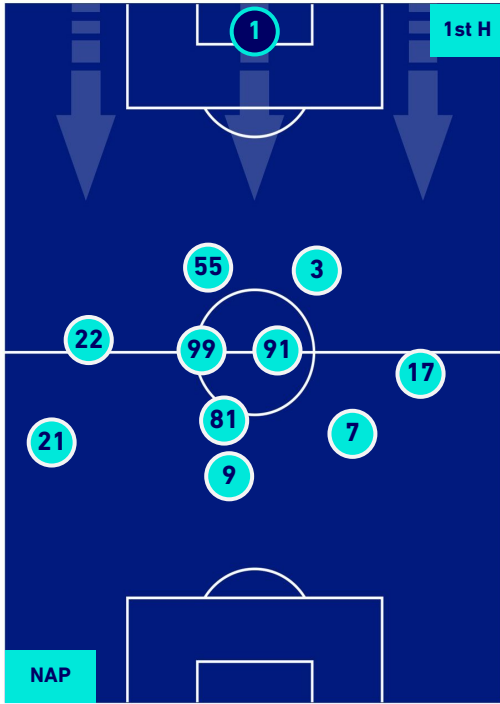

LECCE

PLAYERS AVERAGE POSITION

Legend:

- 1st Substitution Player in
- 2nd Substitution Player in
- 3rd Substitution Player in
- 4th Substitution Player in
- 5th Substitution Player in

- Player out
- Player out
- Player out
- Player out
- Player out

- Player in / out
- Player in / out
- Player in / out
- Player in / out
- Player in / out

-
-
-
-
-

Napoli 31/08/2022 Diego Armando MARADONA STADIUM - 20:45

NAPOLI

1-1

LECCE

PLAYERS AVERAGE POSITION [BALL POSSESSION]

Legend:

- 1st Substitution Player in
- 2nd Substitution Player in
- 3rd Substitution Player in
- 4th Substitution Player in
- 5th Substitution Player in

- Player out
- Player out
- Player out
- Player out
- Player out