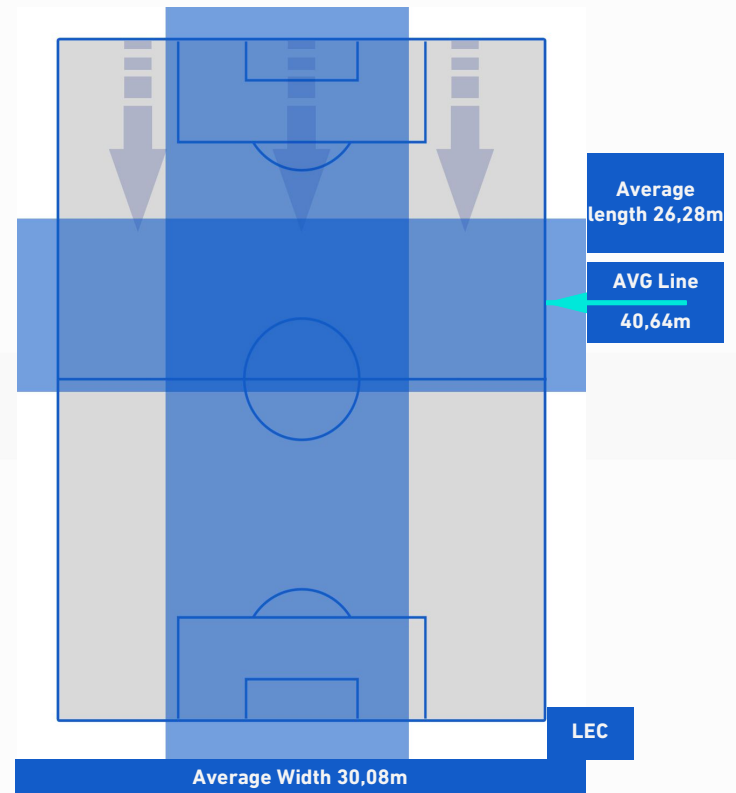

- Player in / out
- Player in / out
- Player in / out
- Player in / out
- Player in / out

-
-
-
-
-

NAPOLI

1-1

LECCE

TEAM'S DEFENSE POSITION 1st H

TEAM'S DEFENSE POSITION 2nd H

NAPOLI