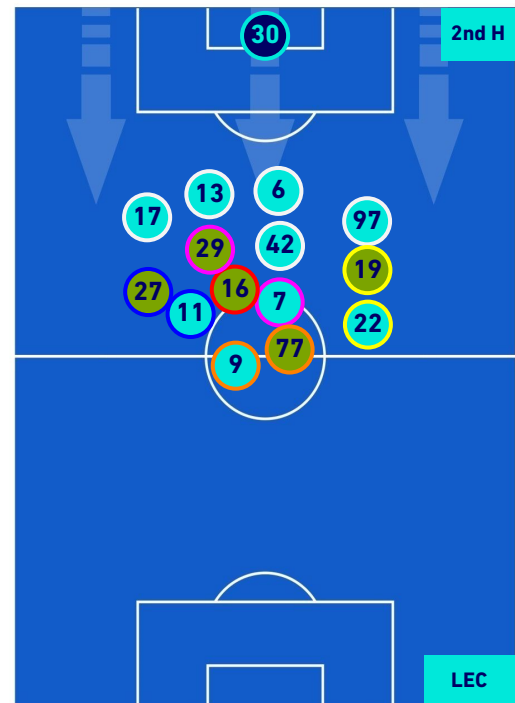

Napoli 31/08/2022 Diego Armando MARADONA STADIUM - 20:45

NAPOLI

1-1

LECCE

HEATMAP

Napoli 31/08/2022 Diego Armando MARADONA STADIUM - 20:45

NAPOLI

1-1

LECCE

PLAYERS AVERAGE POSITION

Legend:

- 1st Substitution Player in
- 2nd Substitution Player in
- 3rd Substitution Player in
- 4th Substitution Player in
- 5th Substitution Player in

- Player out
- Player out
- Player out
- Player out
- Player out