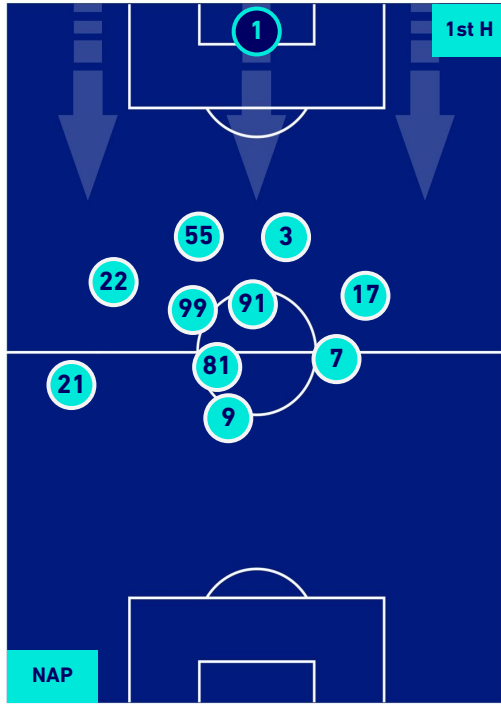

Napoli 31/08/2022 Diego Armando MARADONA STADIUM - 20:45

NAPOLI

1-1

LECCE

HEATMAP

Napoli 31/08/2022 Diego Armando MARADONA STADIUM - 20:45

NAPOLI

1-1

LECCE

PLAYERS AVERAGE POSITION

Legend:

- 1st Substitution Player in
- 2nd Substitution Player in
- 3rd Substitution Player in
- 4th Substitution Player in
- 5th Substitution Player in

- Player out
- Player out
- Player out
- Player out
- Player out