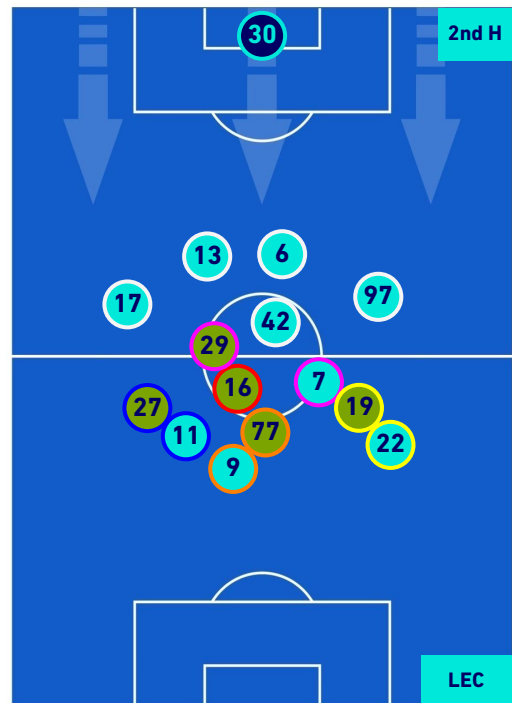

LECCE

PLAYERS AVERAGE POSITION

Legend:

- 1st Substitution Player in
- 2nd Substitution Player in
- 3rd Substitution Player in
- 4th Substitution Player in
- 5th Substitution Player in

- Player out
- Player out
- Player out
- Player out
- Player out

- Player in / out
- Player in / out
- Player in / out
- Player in / out
- Player in / out

-
-
-
-
-

Napoli 31/08/2022 Diego Armando MARADONA STADIUM - 20:45

NAPOLI

1-1

LECCE

PLAYERS AVERAGE POSITION [BALL POSSESSION]

Legend:

- 1st Substitution Player in
- 2nd Substitution Player in
- 3rd Substitution Player in
- 4th Substitution Player in
- 5th Substitution Player in

- Player out
- Player out
- Player out
- Player out
- Player out