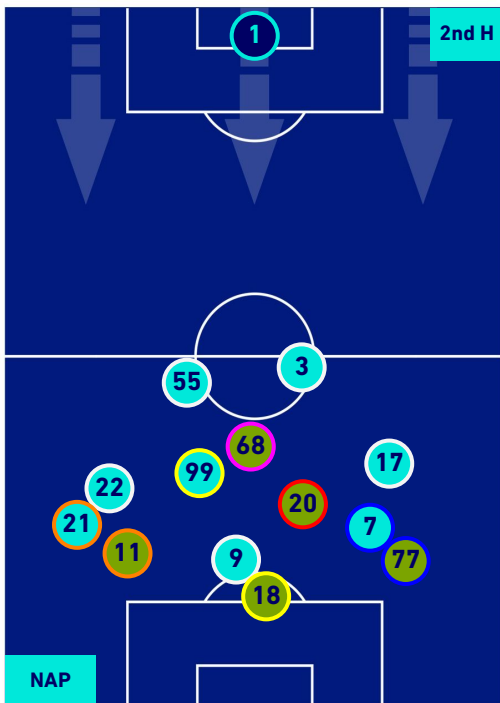

LECCE

PLAYERS AVERAGE POSITION

Legend:

- 1st Substitution Player in
- 2nd Substitution Player in
- 3rd Substitution Player in
- 4th Substitution Player in
- 5th Substitution Player in

- Player out
- Player out
- Player out
- Player out
- Player out

- Player in / out
- Player in / out
- Player in / out
- Player in / out
- Player in / out

-
-
-
-
-

Napoli 31/08/2022 Diego Armando MARADONA STADIUM - 20:45

NAPOLI

1-1

LECCE

PLAYERS AVERAGE POSITION [BALL POSSESSION]

Legend:

- 1st Substitution Player in
- 2nd Substitution Player in
- 3rd Substitution Player in
- 4th Substitution Player in
- 5th Substitution Player in

- Player out
- Player out
- Player out
- Player out
- Player out