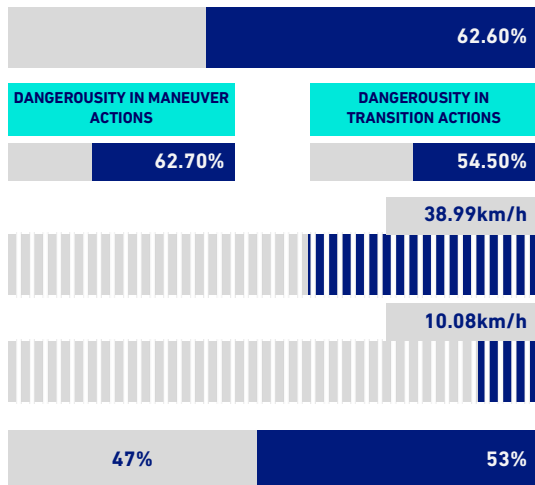

NAPOLI

1-1

LECCE

VIRTUAL COACH

TEAM INDICATORS

DANGEROUSSY

Team dangerousity considering player's position of the own team, of the opponents and of the ball.

BALL PACE

BALL CONDUCTION PACE

CONDUCTION VS PASSES TIME

RECORDMEN

PASS GAIN

Number of players overtaken by a vertical pass (only successful passes are considered). It shows how much a player tends to overcome the opponent's pressure lines.