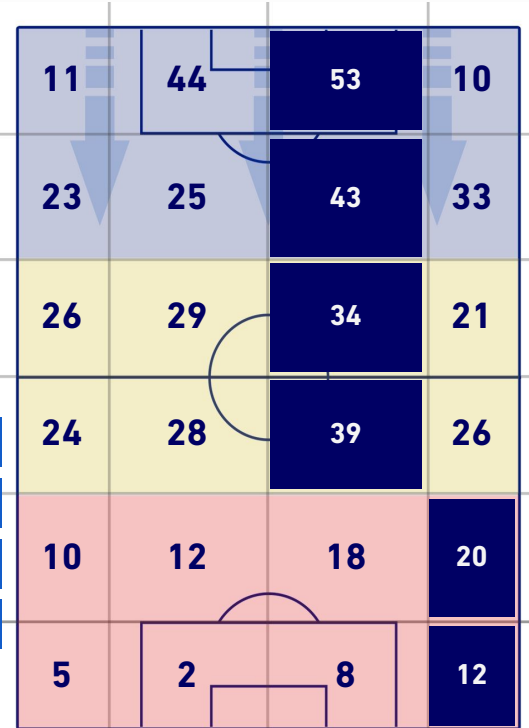

937	Total Balls Played	556
195	DEFENSIVE	242
505	MIDFIELD	227
237	ATTACK ZONE	87

32	Touch in Attacks zone		10
V. OSIMHEN	7	4	L. COLOMBO
G. DI LORENZO	6	2	L. BANDA
M. POLITANO	5	2	F. BASCHIROTTO