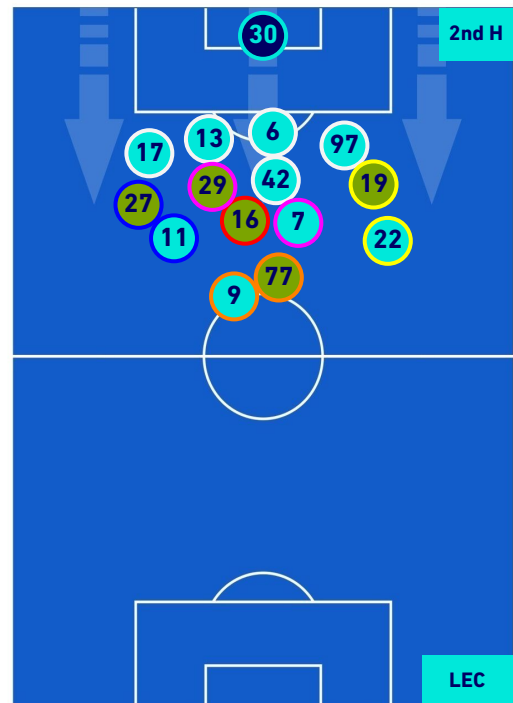

Legend:

- 1st Substitution Player in
- 2nd Substitution Player in
- 3rd Substitution Player in
- 4th Substitution Player in
- 5th Substitution Player in

- Player out
- Player out
- Player out
- Player out
- Player out

- Player in / out
- Player in / out
- Player in / out
- Player in / out
- Player in / out

-
-
-
-
-

Napoli 31/08/2022 Diego Armando MARADONA STADIUM - 20:45

NAPOLI

1-1

LECCE

PLAYERS AVERAGE POSITION [NO BALL POSSESSION]