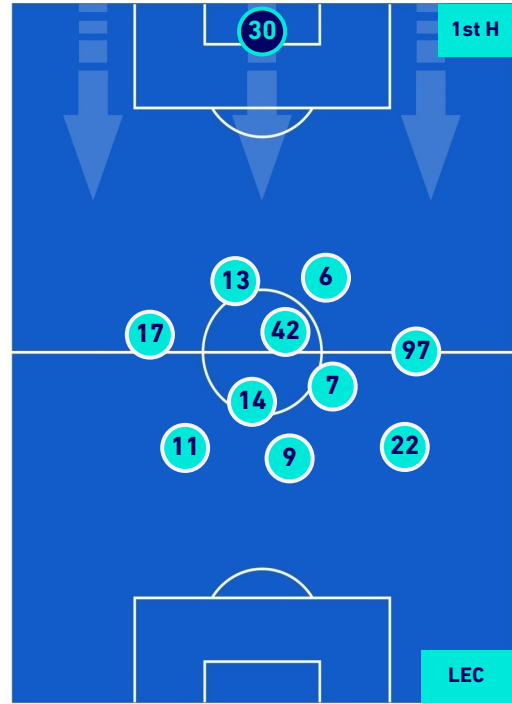

LECCE

PLAYERS AVERAGE POSITION

Legend:

- 1st Substitution Player in
- 2nd Substitution Player in
- 3rd Substitution Player in
- 4th Substitution Player in
- 5th Substitution Player in

- Player out
- Player out
- Player out
- Player out
- Player out

- Player in / out
- Player in / out
- Player in / out
- Player in / out
- Player in / out

-
-
-
-
-

Napoli 31/08/2022 Diego Armando MARADONA STADIUM - 20:45

NAPOLI

1-1

LECCE

PLAYERS AVERAGE POSITION [BALL POSSESSION]

Legend:

- 1st Substitution Player in
- 2nd Substitution Player in
- 3rd Substitution Player in
- 4th Substitution Player in
- 5th Substitution Player in

- Player out
- Player out
- Player out
- Player out
- Player out