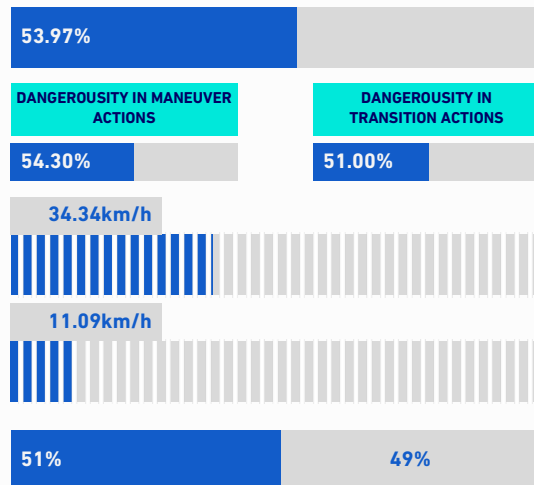

NAPOLI

1-1

LECCE

VIRTUAL COACH

TEAM INDICATORS

DANGEROUSSY

Team dangerousity considering player's position of the own team, of the opponents and of the ball.

BALL PACE

BALL CONDUCTION PACE

CONDUCTION VS PASSES TIME

RECORDMEN

PASS GAIN

Number of players overtaken by a vertical pass (only successful passes are considered). It shows how much a player tends to overcome the opponent's pressure lines.