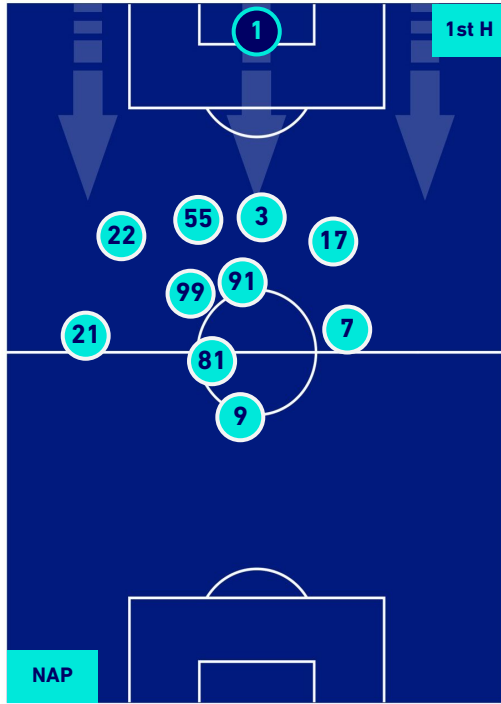

Legend:

- 1st Substitution Player in
- 2nd Substitution Player in
- 3rd Substitution Player in
- 4th Substitution Player in
- 5th Substitution Player in

- Player out
- Player out
- Player out
- Player out
- Player out

- Player in / out
- Player in / out
- Player in / out
- Player in / out
- Player in / out

-
-
-
-
-

Napoli 31/08/2022 Diego Armando MARADONA STADIUM - 20:45

NAPOLI

1-1

LECCE

PLAYERS AVERAGE POSITION [NO BALL POSSESSION]