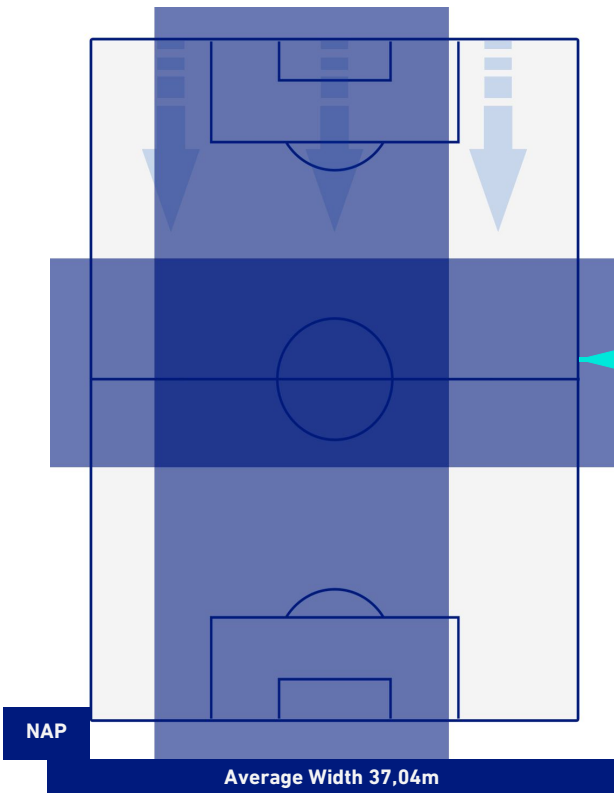

TEAM'S DEFENSE POSITION [NO BALL POSSESSION]