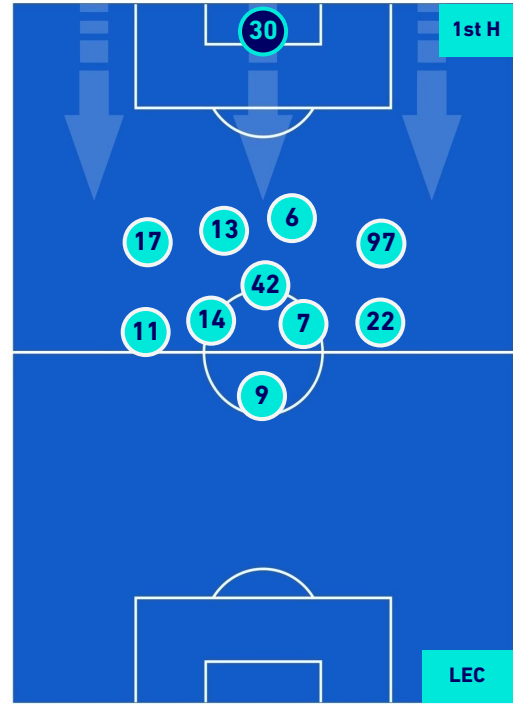

Legend:

- 1st Substitution Player in
- 2nd Substitution Player in
- 3rd Substitution Player in
- 4th Substitution Player in
- 5th Substitution Player in

- Player out
- Player out
- Player out
- Player out
- Player out

- Player in / out
- Player in / out
- Player in / out
- Player in / out
- Player in / out

-
-
-
-
-

Napoli 31/08/2022 Diego Armando MARADONA STADIUM - 20:45

NAPOLI

1-1

LECCE

PLAYERS AVERAGE POSITION [NO BALL POSSESSION]