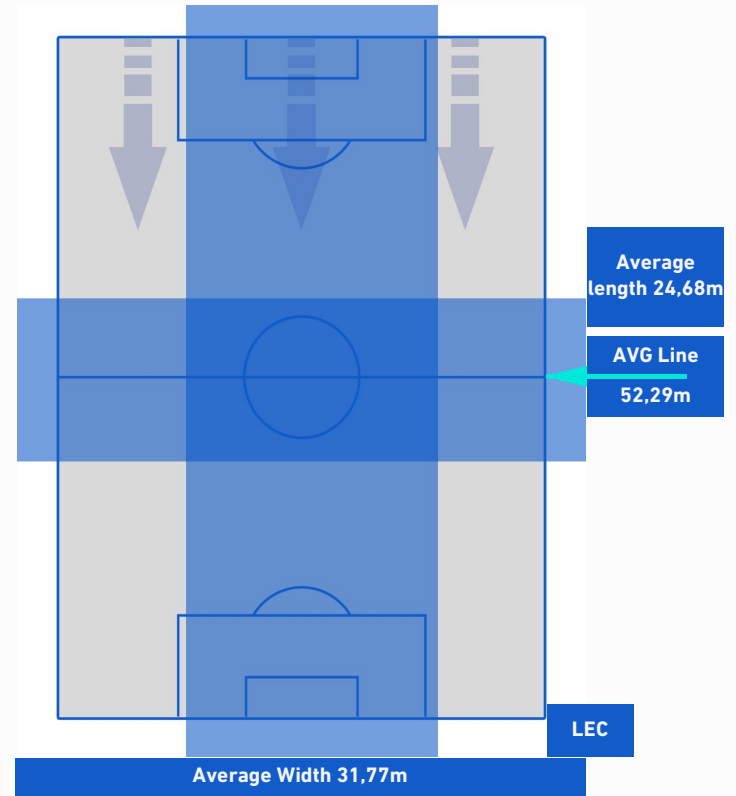

Legend:

- 1st Substitution Player in
- 2nd Substitution Player in
- 3rd Substitution Player in
- 4th Substitution Player in
- 5th Substitution Player in

- Player out
- Player out
- Player out
- Player out
- Player out

- Player in / out
- Player in / out
- Player in / out
- Player in / out
- Player in / out

-
-
-
-
-

NAPOLI

1-1

LECCE

TEAM'S DEFENSE POSITION 1st H

TEAM'S DEFENSE POSITION 2nd H

NAPOLI