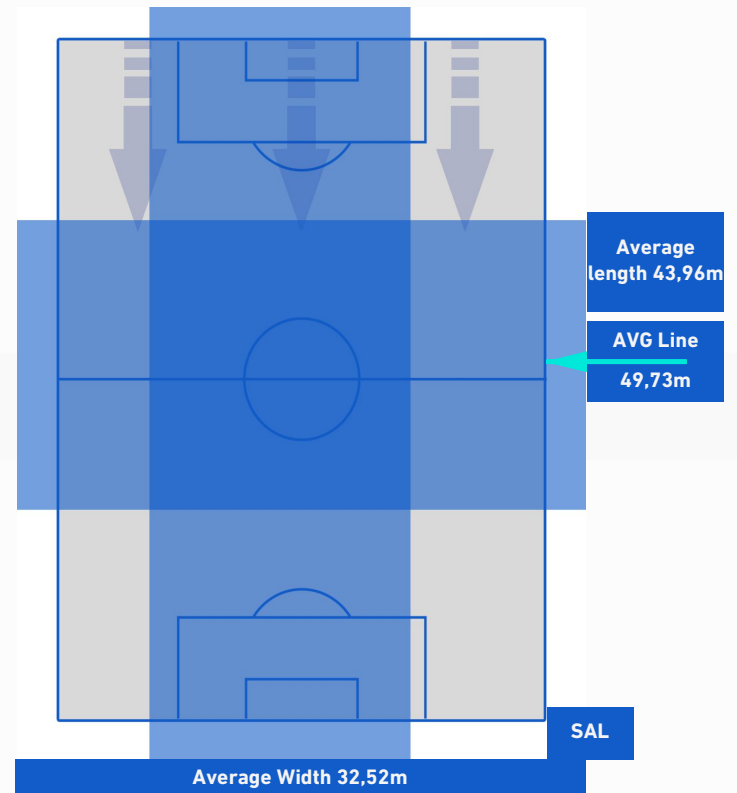

TEAM'S DEFENSE POSITION 2nd H