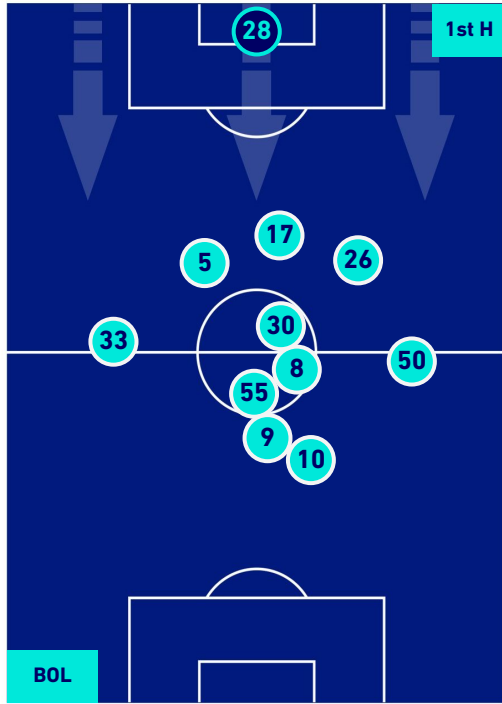

## PLAYERS AVERAGE POSITION

Legend:

- 1st Substitution Player in
- 2nd Substitution Player in
- 3rd Substitution Player in
- 4th Substitution Player in
- 5th Substitution Player in

- Player out
- Player out
- Player out
- Player out
- Player out

- Player in / out
- Player in / out
- Player in / out
- Player in / out
- Player in / out

- 
- 
- 
- 
-

**BOLOGNA**

**1-1**

**SALERNITANA**

## PLAYERS AVERAGE POSITION [BALL POSSESSION]

**Legend:**

- 1st Substitution Player in
- 2nd Substitution Player in
- 3rd Substitution Player in
- 4th Substitution Player in
- 5th Substitution Player in