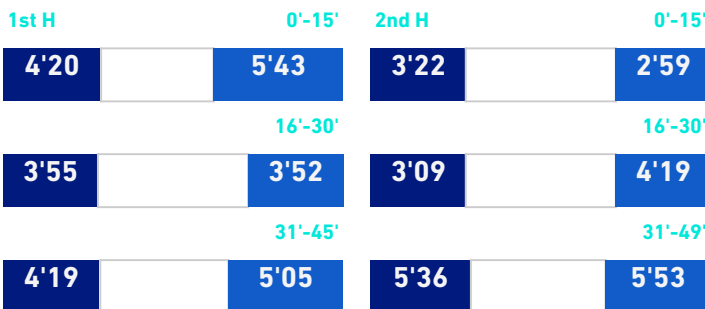

QUARTERS BALL POSSESSION

TEAM STATS

	BOL	SAL
Attempts	11	20
Attempts on target (goals)	4(1)	4(1)
Attempts on target by Free Kick	1	
Attempts on target from penalty box	2	3
Attempts off target	5	8
Blocked Shots	2	8
Scoring Chances	9	15
Key Passes	9	15
Fouls Committed	10	11
Corners	1	8
Offsides	1	
Cross Successful/Attempted	5/15	7/19
Dribbling	8	16
Passes Completed	283	314
Passes Completed/Attempted (%)	76%	75%
Passes Final Third	64	120
Balls played forward	127	203
Long Passes	18	25
Saves	3	3
Gained Possessions	51	58
Penalties (in)	1 (1)