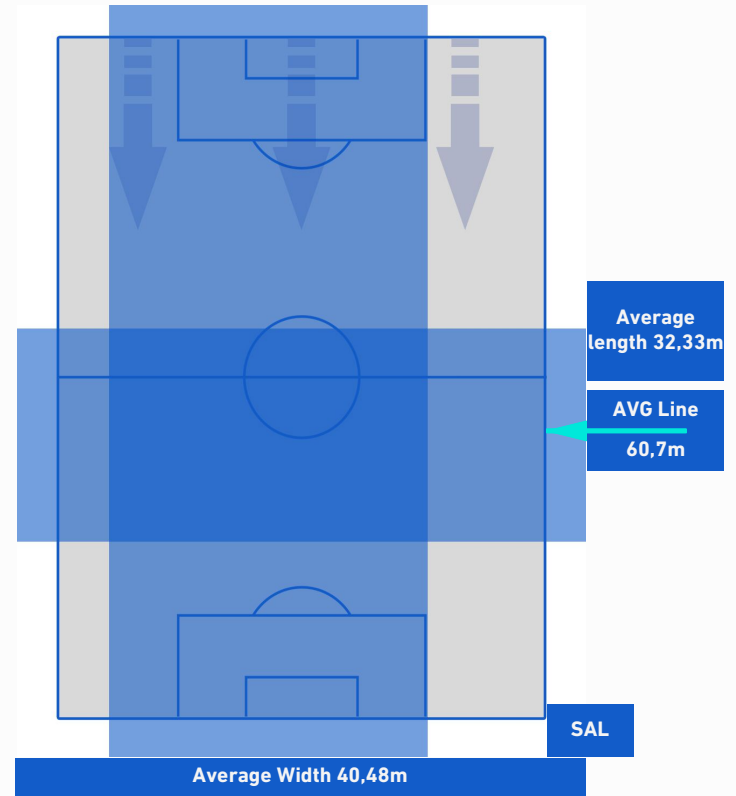

BOLOGNA

1-1

SALERNITANA

TEAM'S DEFENSE POSITION [BALL POSSESSION]