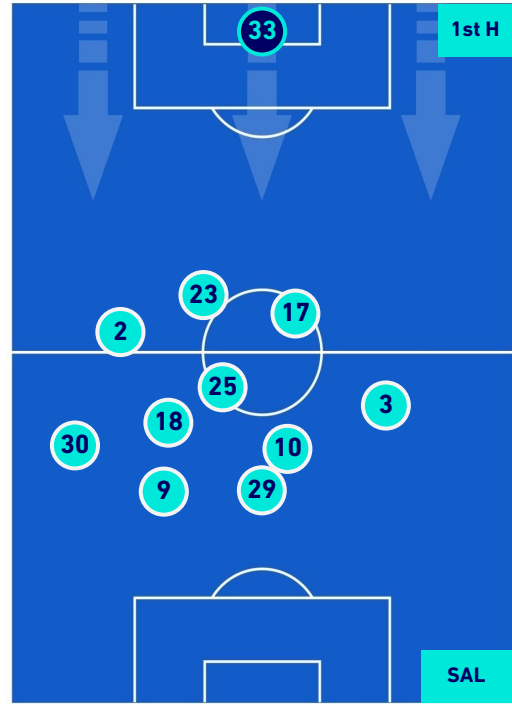

## PLAYERS AVERAGE POSITION

Legend:

- 1st Substitution Player in
- 2nd Substitution Player in
- 3rd Substitution Player in
- 4th Substitution Player in
- 5th Substitution Player in

- Player out
- Player out
- Player out
- Player out
- Player out

- Player in / out
- Player in / out
- Player in / out
- Player in / out
- Player in / out

- 
- 
- 
- 
-

**BOLOGNA**

**1-1**

**SALERNITANA**

## PLAYERS AVERAGE POSITION [BALL POSSESSION]

**Legend:**

- 1st Substitution Player in
- 2nd Substitution Player in
- 3rd Substitution Player in
- 4th Substitution Player in
- 5th Substitution Player in