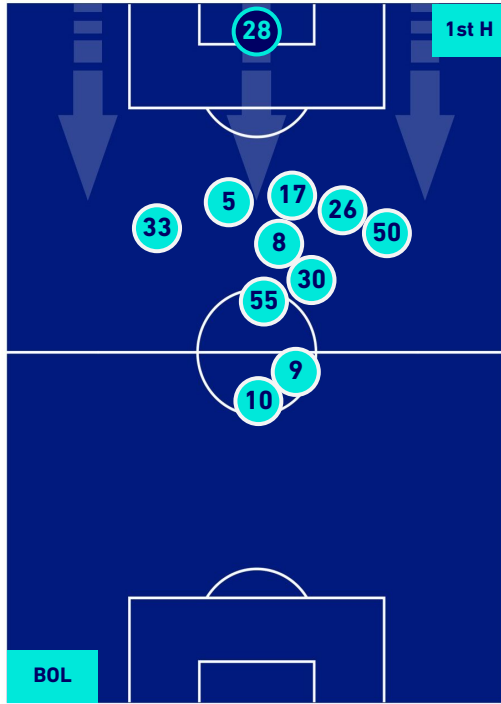

## PLAYERS AVERAGE POSITION [BALL POSSESSION]

**Legend:**

- 1st Substitution Player in
- 2nd Substitution Player in
- 3rd Substitution Player in
- 4th Substitution Player in
- 5th Substitution Player in

- Player out
- Player out
- Player out
- Player out
- Player out

- Player in / out
- Player in / out
- Player in / out
- Player in / out
- Player in / out

- 
- 
- 
- 
-

**BOLOGNA**

**1-1**

**SALERNITANA**

## PLAYERS AVERAGE POSITION [NO BALL POSSESSION]

**Legend:**

- 1st Substitution Player in
- 2nd Substitution Player in
- 3rd Substitution Player in
- 4th Substitution Player in
- 5th Substitution Player in