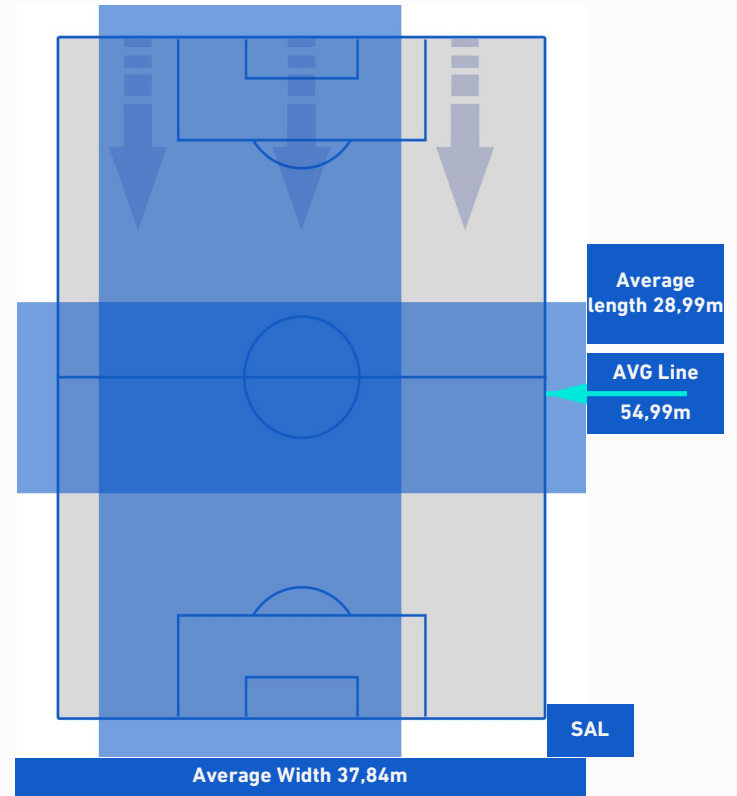

## PLAYERS AVERAGE POSITION [NO BALL POSSESSION]

**Legend:**

- 1st Substitution Player in
- 2nd Substitution Player in
- 3rd Substitution Player in
- 4th Substitution Player in
- 5th Substitution Player in

- Player out
- Player out
- Player out
- Player out
- Player out

- Player in / out
- Player in / out
- Player in / out
- Player in / out
- Player in / out

- 
- 
- 
- 
-

**BOLOGNA**

**1-1**

**SALERNITANA**

## TEAM'S DEFENSE POSITION 1st H