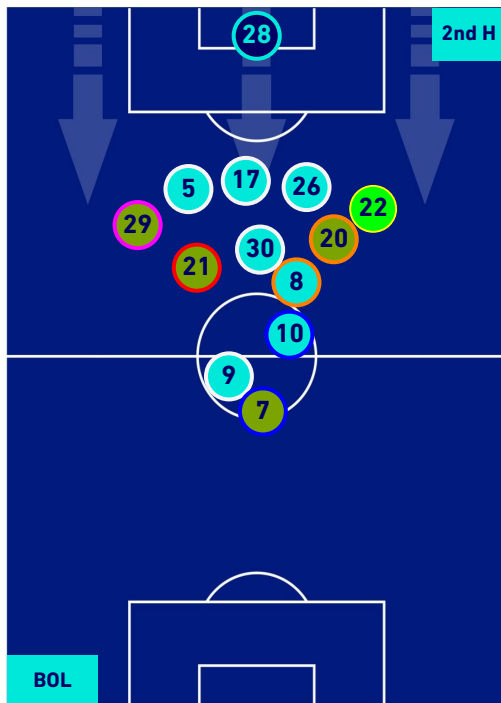

## PLAYERS AVERAGE POSITION [BALL POSSESSION]

**Legend:**

- 1st Substitution Player in
- 2nd Substitution Player in
- 3rd Substitution Player in
- 4th Substitution Player in
- 5th Substitution Player in

- Player out
- Player out
- Player out
- Player out
- Player out

- Player in / out
- Player in / out
- Player in / out
- Player in / out
- Player in / out

- 
- 
- 
- 
-

**BOLOGNA**

**1-1**

**SALERNITANA**

## PLAYERS AVERAGE POSITION [NO BALL POSSESSION]

**Legend:**

- 1st Substitution Player in
- 2nd Substitution Player in
- 3rd Substitution Player in
- 4th Substitution Player in
- 5th Substitution Player in