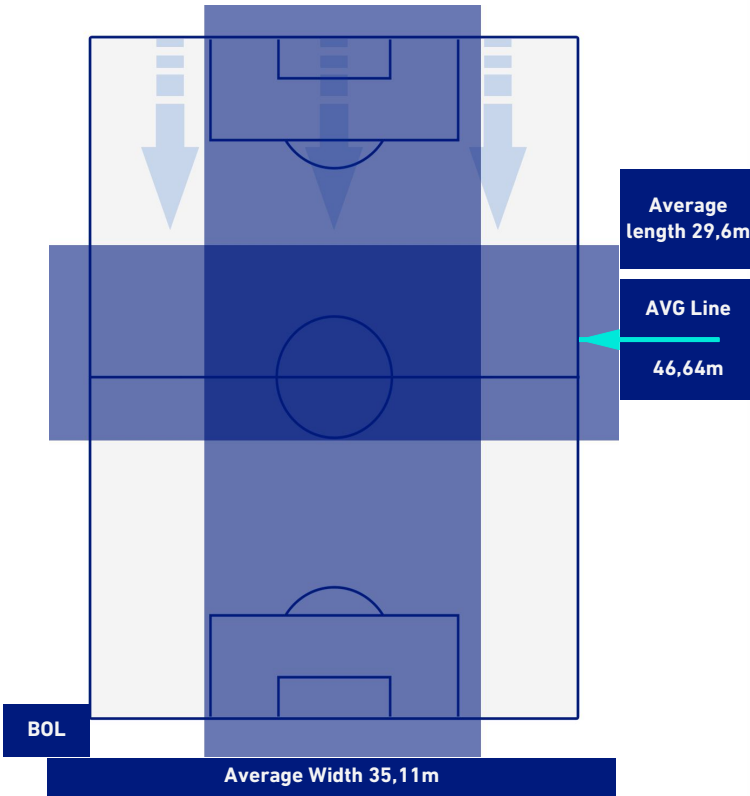

BOLOGNA

1-1

SALERNITANA

TEAM'S DEFENSE POSITION 1st H