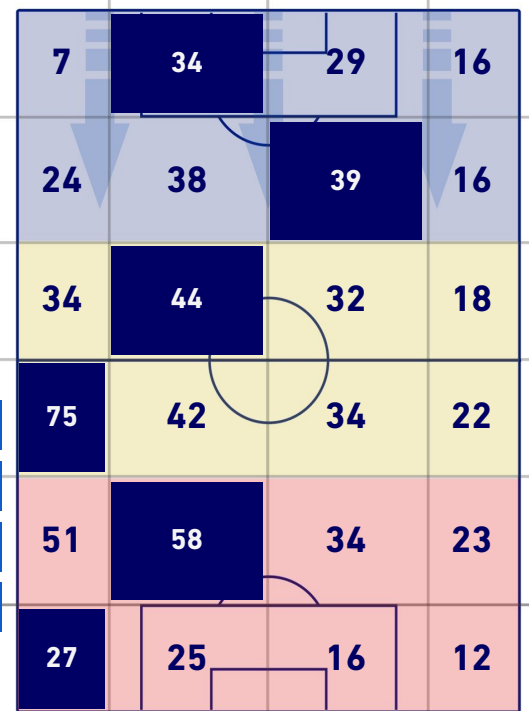

## CROSSES COMPLETED MAP

5	Success Cross	7
15	Total Cross	19
33	Precision (%)	37

## TOUCH MAP

680	Total Balls Played	750
282	DEFENSIVE	203
258	MIDFIELD	301
140	ATTACK ZONE	246

16	Touch in Attacks zone		41
N. SANSONE	7	8	L. COULIBALY
M. ARNAUTOVIC	4	7	B. DIA
A. CAMBIASO	1	5	F. BONAZZOLI