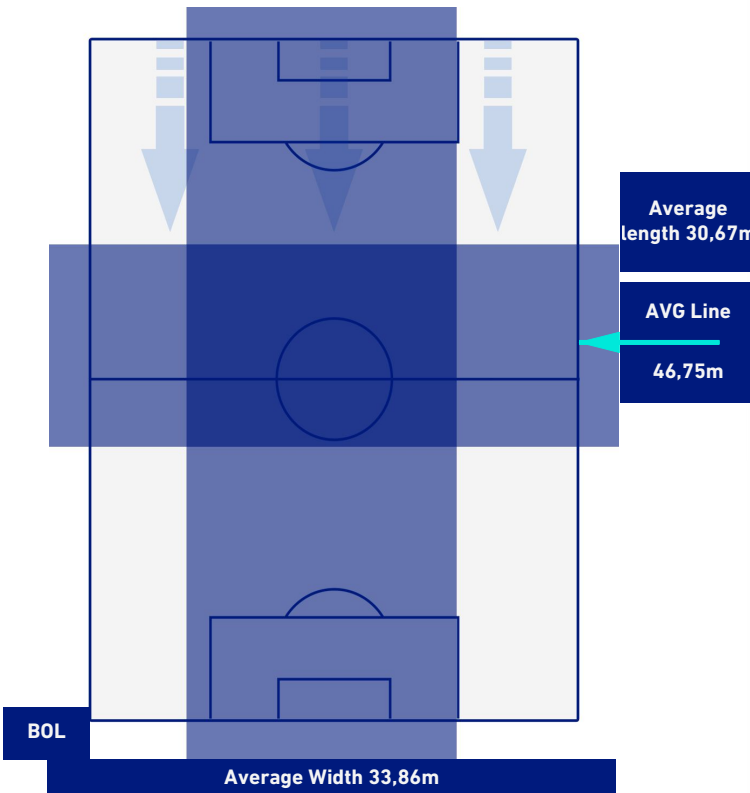

TEAM'S DEFENSE POSITION 2nd H