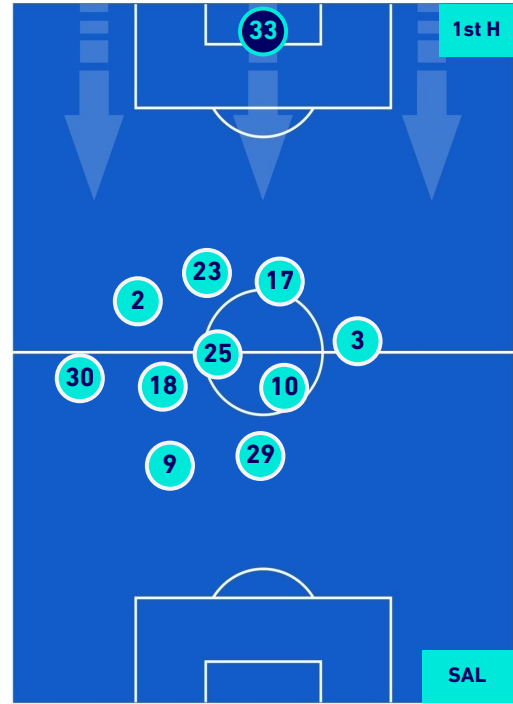

**BOLOGNA**

**1-1**

**SALERNITANA**

## HEATMAP

**BOLOGNA**

**1-1**

**SALERNITANA**

## PLAYERS AVERAGE POSITION

Legend:

- 1st Substitution Player in
- 2nd Substitution Player in
- 3rd Substitution Player in
- 4th Substitution Player in
- 5th Substitution Player in

- Player out
- Player out
- Player out
- Player out
- Player out