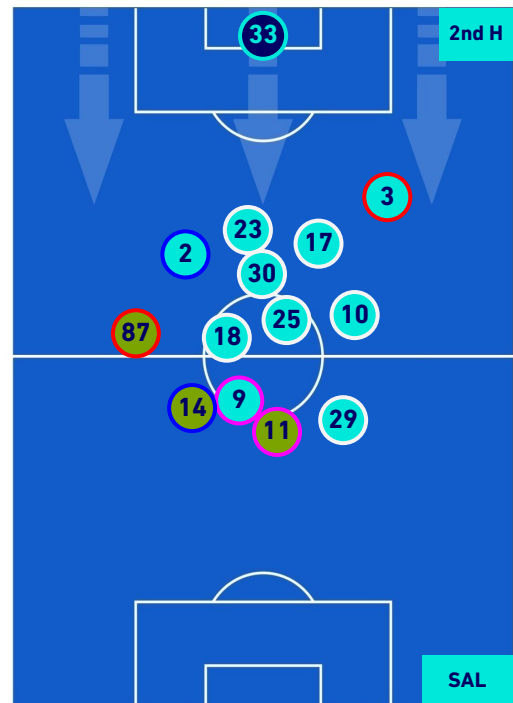

## PLAYERS AVERAGE POSITION [BALL POSSESSION]

**Legend:**

- 1st Substitution Player in
- 2nd Substitution Player in
- 3rd Substitution Player in
- 4th Substitution Player in
- 5th Substitution Player in

- Player out
- Player out
- Player out
- Player out
- Player out

- Player in / out
- Player in / out
- Player in / out
- Player in / out
- Player in / out

- 
- 
- 
- 
-

**BOLOGNA**

**1-1**

**SALERNITANA**

## PLAYERS AVERAGE POSITION [NO BALL POSSESSION]

**Legend:**

- 1st Substitution Player in
- 2nd Substitution Player in
- 3rd Substitution Player in
- 4th Substitution Player in
- 5th Substitution Player in