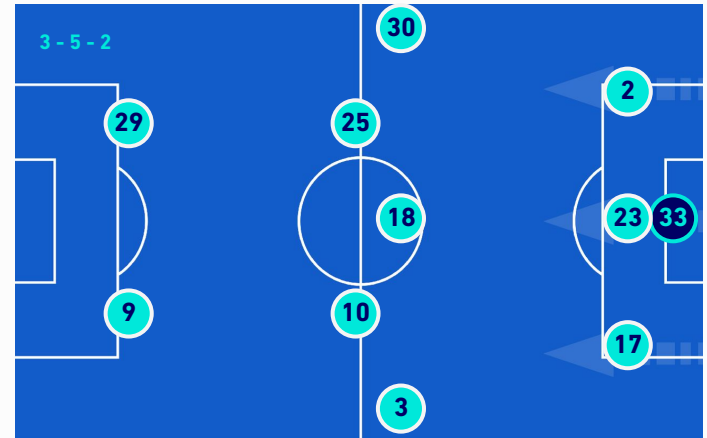

Bench	
	VINCENZO FIORILLO 1
	ALESSANDRO MICAI 12
	JUNIOR SAMBIA 6
	ERIK BOTHEIM 11
	DIEGO VALENCIA 14
	JULIAN KRISTOFFERSEN 19
	GRIGORIS KASTANOS 20
	LEONARDO CAPEZZI 28
	ANDREI MOTOC 35
	ANTONIO IERVOLINO 39
	ANTONIO CANDREVA 87
	LORENZO PIROLA 98

Coach **DAVIDE NICOLA**

Referee **DAVIDE GHERSINI**
Assistant referee 1 **EDOARDO RASPOLINI**
Assistant referee 2 **FABIO SCHIRRU**

Fourth Official **DAVIDE MASSA**
V.A.R.: **ALEANDRO DI PAOLO**
A.V.A.R.: **ANTONIO DI MARTINO**