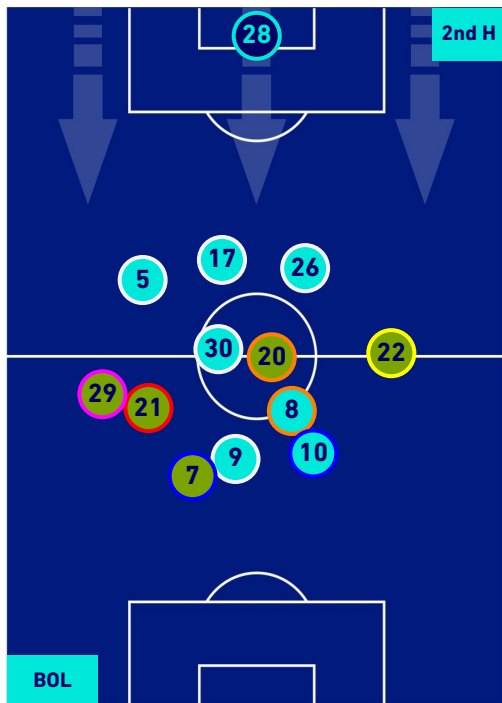

## PLAYERS AVERAGE POSITION

Legend:

- 1st Substitution Player in
- 2nd Substitution Player in
- 3rd Substitution Player in
- 4th Substitution Player in
- 5th Substitution Player in

- Player out
- Player out
- Player out
- Player out
- Player out

- Player in / out
- Player in / out
- Player in / out
- Player in / out
- Player in / out

- 
- 
- 
- 
-

**BOLOGNA**

**1-1**

**SALERNITANA**

## PLAYERS AVERAGE POSITION [BALL POSSESSION]

**Legend:**

- 1st Substitution Player in
- 2nd Substitution Player in
- 3rd Substitution Player in
- 4th Substitution Player in
- 5th Substitution Player in