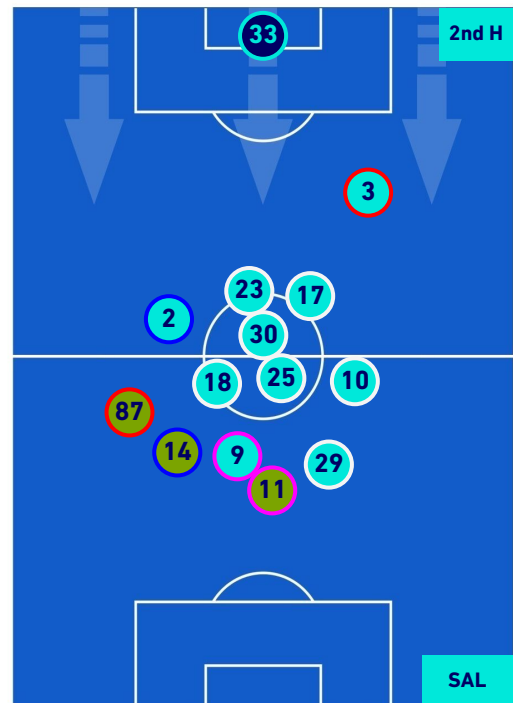

**BOLOGNA**

**1-1**

**SALERNITANA**

## HEATMAP

**BOLOGNA**

**1-1**

**SALERNITANA**

## PLAYERS AVERAGE POSITION

Legend:

- 1st Substitution Player in
- 2nd Substitution Player in
- 3rd Substitution Player in
- 4th Substitution Player in
- 5th Substitution Player in

- Player out
- Player out
- Player out
- Player out
- Player out