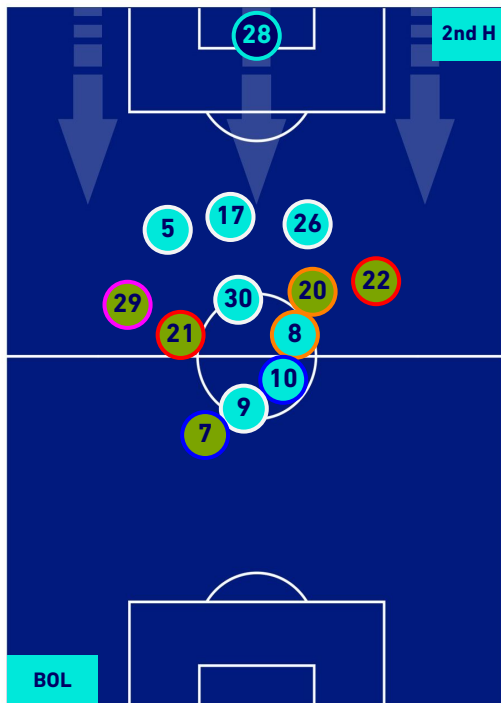

**BOLOGNA**

**1-1**

**SALERNITANA**

## HEATMAP

**BOLOGNA**

**1-1**

**SALERNITANA**

## PLAYERS AVERAGE POSITION

Legend:

- 1st Substitution Player in
- 2nd Substitution Player in
- 3rd Substitution Player in
- 4th Substitution Player in
- 5th Substitution Player in

- Player out
- Player out
- Player out
- Player out
- Player out