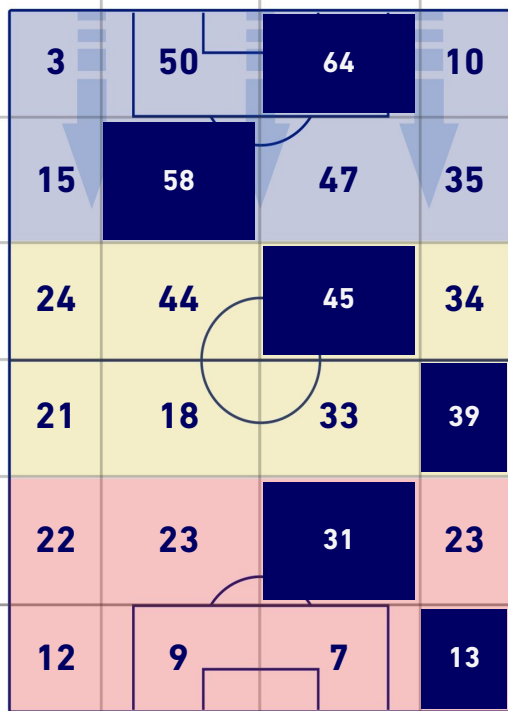

Bologna 01/09/2022 RENATO DALL'ARA STADIUM - 20:45

BOLOGNA

1-1

SALERNITANA

ATTEMPTS MAP

1	Goals	1
4	On target	4
5	Off target	8
2	Blocked	8

CROSSES COMPLETED MAP

5	Success Cross	7
15	Total Cross	19
33	Precision (%)	37

TOUCH MAP

680	Total Balls Played	750
282	DEFENSIVE	203
258	MIDFIELD	301
140	ATTACK ZONE	246

16	Touch in Attacks zone		41
N. SANSONE	7	8	L. COULIBALY
M. ARNAUTOVIC	4	7	B. DIA
A. CAMBIASO	1	5	F. BONAZZOLI