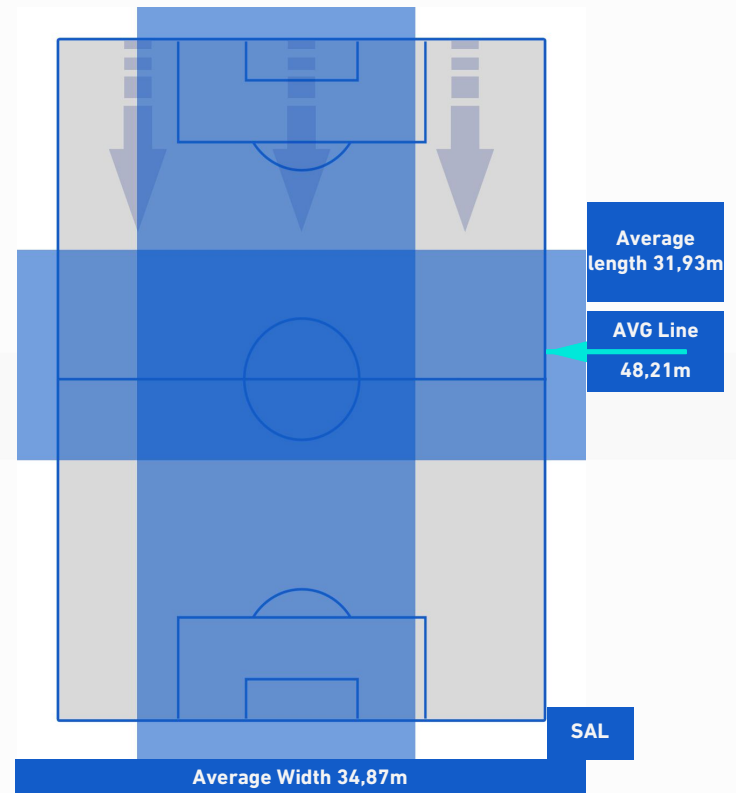

TEAM'S DEFENSE POSITION [NO BALL POSSESSION]