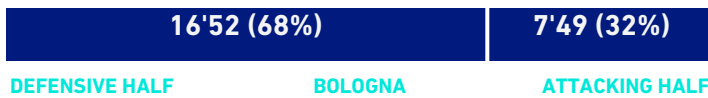

## BALL POSSESSION

Played Time 52'32

BOLOGNA

SALERNITANA

Total 24'41

DEFENSIVE HALF

BOLOGNA

ATTACKING HALF