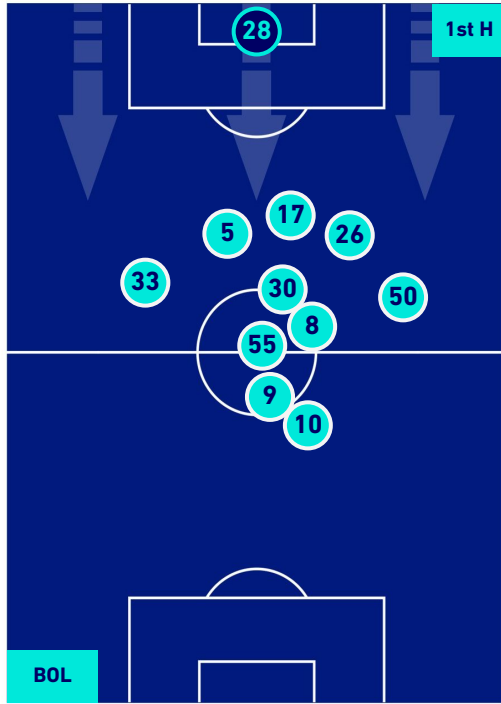

**BOLOGNA**

**1-1**

**SALERNITANA**

## HEATMAP

**BOLOGNA**

**1-1**

**SALERNITANA**

## PLAYERS AVERAGE POSITION

Legend:

- 1st Substitution Player in
- 2nd Substitution Player in
- 3rd Substitution Player in
- 4th Substitution Player in
- 5th Substitution Player in

- Player out
- Player out
- Player out
- Player out
- Player out