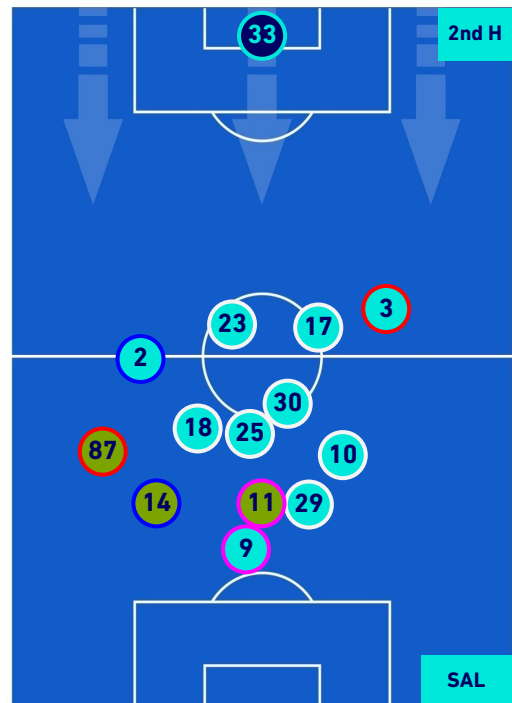

## PLAYERS AVERAGE POSITION

Legend:

- 1st Substitution Player in
- 2nd Substitution Player in
- 3rd Substitution Player in
- 4th Substitution Player in
- 5th Substitution Player in

- Player out
- Player out
- Player out
- Player out
- Player out

- Player in / out
- Player in / out
- Player in / out
- Player in / out
- Player in / out

- 
- 
- 
- 
-

**BOLOGNA**

**1-1**

**SALERNITANA**

## PLAYERS AVERAGE POSITION [BALL POSSESSION]

**Legend:**

- 1st Substitution Player in
- 2nd Substitution Player in
- 3rd Substitution Player in
- 4th Substitution Player in
- 5th Substitution Player in