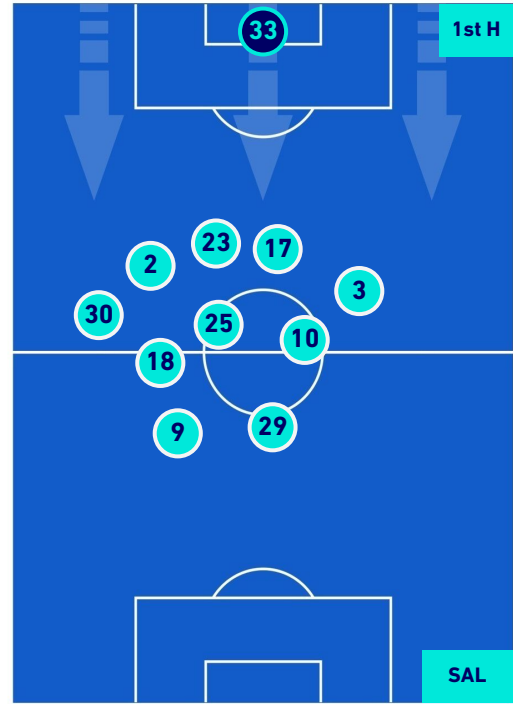

## PLAYERS AVERAGE POSITION [BALL POSSESSION]

**Legend:**

- 1st Substitution Player in
- 2nd Substitution Player in
- 3rd Substitution Player in
- 4th Substitution Player in
- 5th Substitution Player in

- Player out
- Player out
- Player out
- Player out
- Player out

- Player in / out
- Player in / out
- Player in / out
- Player in / out
- Player in / out

- 
- 
- 
- 
-

**BOLOGNA**

**1-1**

**SALERNITANA**

## PLAYERS AVERAGE POSITION [NO BALL POSSESSION]

**Legend:**

- 1st Substitution Player in
- 2nd Substitution Player in
- 3rd Substitution Player in
- 4th Substitution Player in
- 5th Substitution Player in