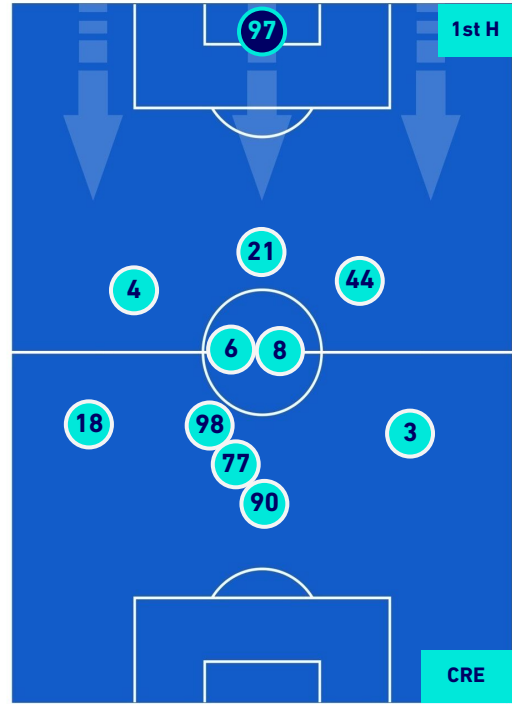

ROMA

1-0

CREMONESE

PLAYERS AVERAGE POSITION [BALL POSSESSION]

Legend:

- 1st Substitution Player in
- 2nd Substitution Player in
- 3rd Substitution Player in
- 4th Substitution Player in
- 5th Substitution Player in

- Player out
- Player out
- Player out
- Player out
- Player out

- Player in / out
- Player in / out
- Player in / out
- Player in / out
- Player in / out