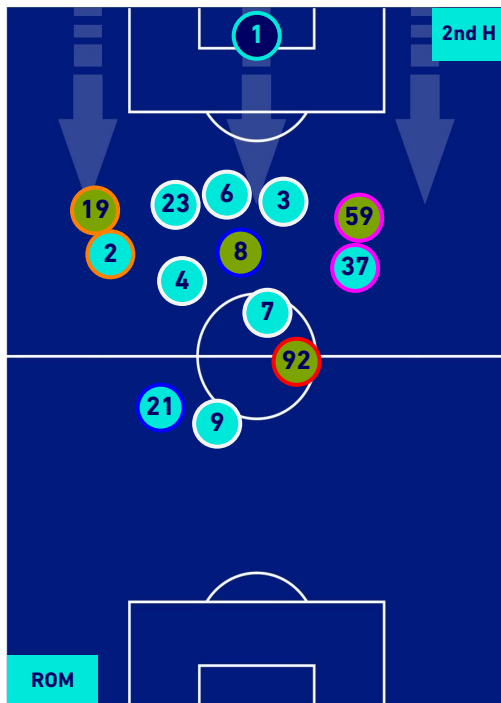

ROMA

1-0

CREMONESE

PLAYERS AVERAGE POSITION [NO BALL POSSESSION]

Legend:

- 1st Substitution Player in
- 2nd Substitution Player in
- 3rd Substitution Player in
- 4th Substitution Player in
- 5th Substitution Player in

- Player out
- Player out
- Player out
- Player out
- Player out

- Player in / out
- Player in / out
- Player in / out
- Player in / out
- Player in / out