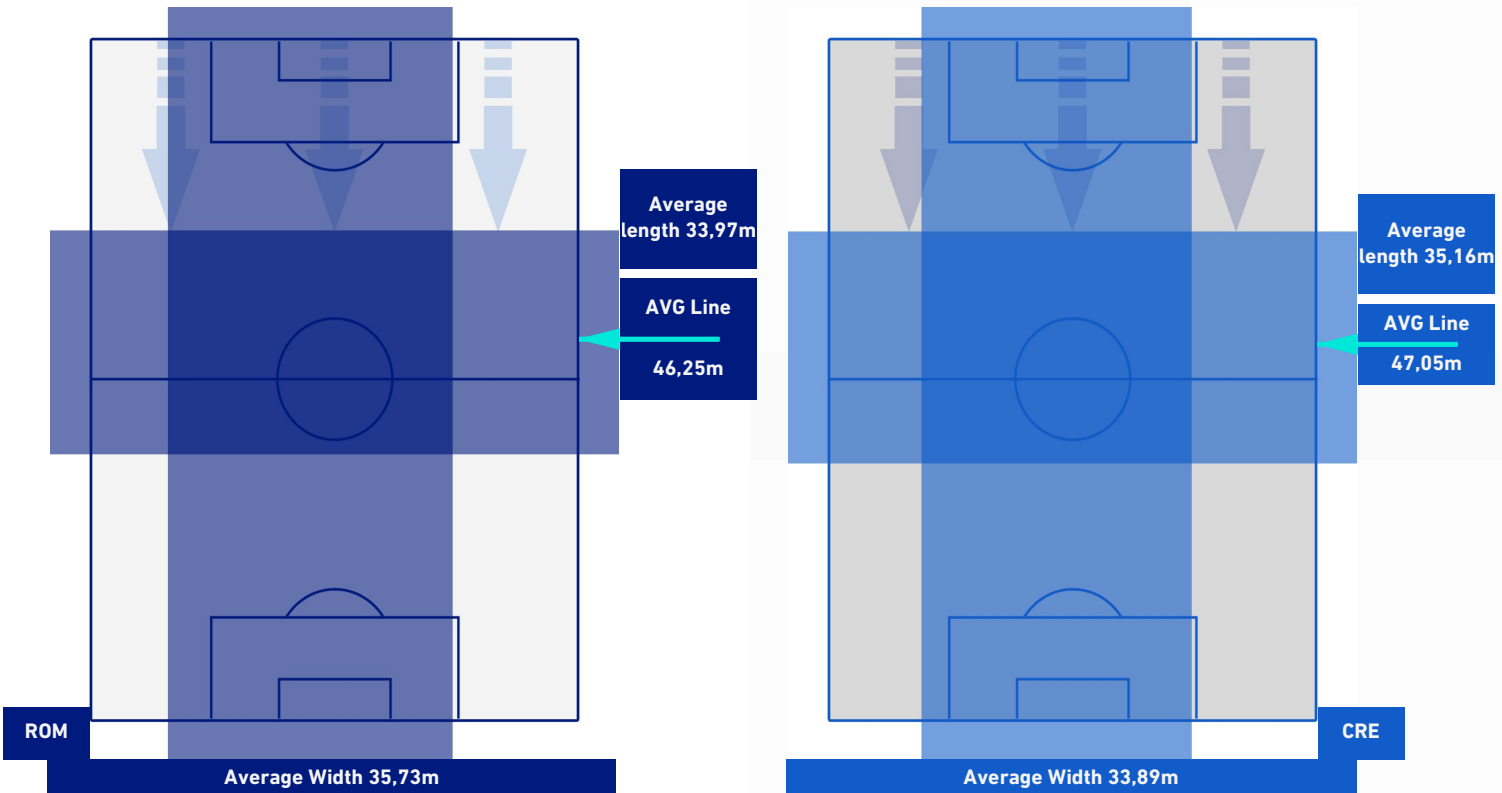

1-0

CREMONESE

TEAM'S DEFENSE POSITION [BALL POSSESSION]

TEAM'S DEFENSE POSITION [NO BALL POSSESSION]

ROMA

1-0

CREMONESE

ATTEMPTS MAP

1	Goals	0
12	On target	3
6	Off target	9
9	Blocked	2

CROSSES COMPLETED MAP

4	Success Cross	7
7	Total Cross	21
57	Precision (%)	33

TOUCH MAP

698	Total Balls Played	700
241	DEFENSIVE	233
266	MIDFIELD	324
191	ATTACK ZONE	143