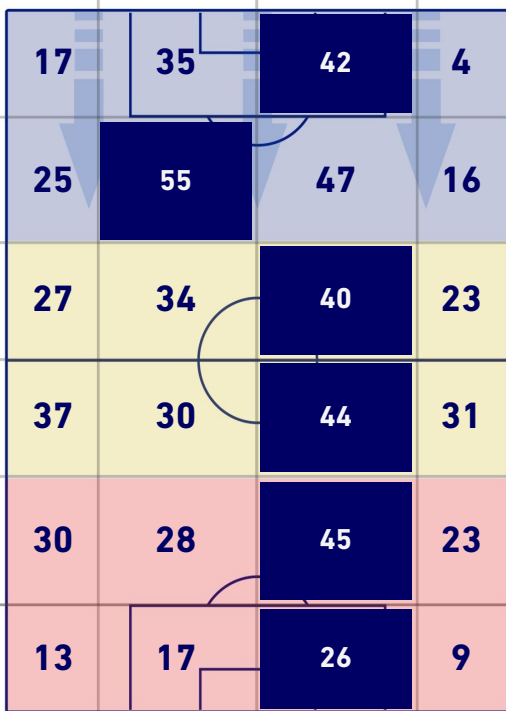

1	Goals	0
12	On target	3
6	Off target	9
9	Blocked	2

CROSSES COMPLETED MAP

4	Success Cross	7
7	Total Cross	21
57	Precision (%)	33

TOUCH MAP

698	Total Balls Played	700
241	DEFENSIVE	233
266	MIDFIELD	324
191	ATTACK ZONE	143