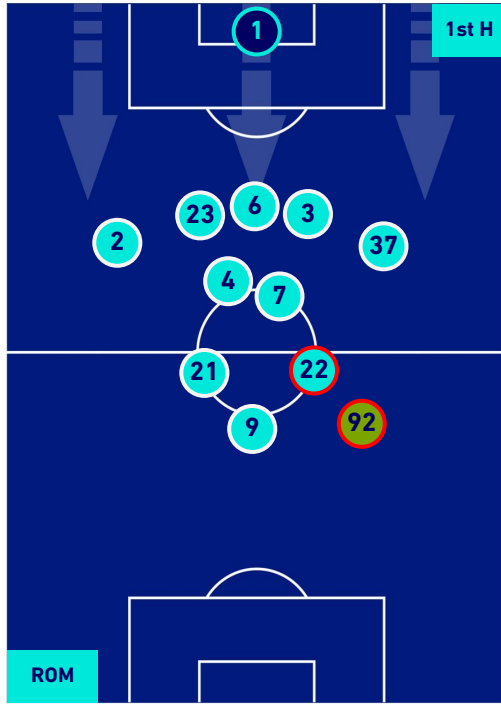

ROMA

1-0

CREMONESE

PLAYERS AVERAGE POSITION [NO BALL POSSESSION]

Legend:

- 1st Substitution Player in
- 2nd Substitution Player in
- 3rd Substitution Player in
- 4th Substitution Player in
- 5th Substitution Player in

- Player out
- Player out
- Player out
- Player out
- Player out

- Player in / out
- Player in / out
- Player in / out
- Player in / out
- Player in / out