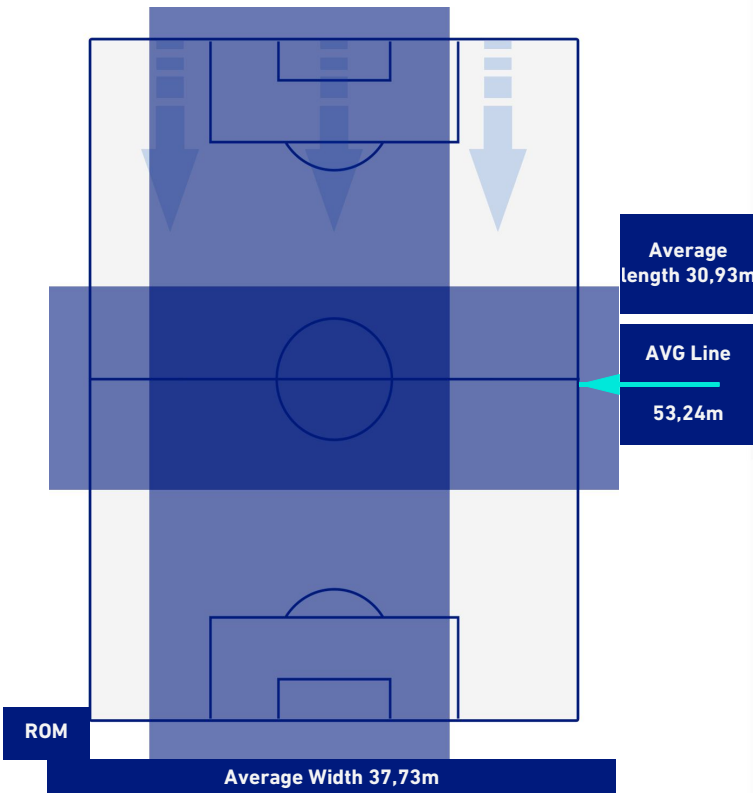

Legend:

- 1st Substitution Player in
- 2nd Substitution Player in
- 3rd Substitution Player in
- 4th Substitution Player in
- 5th Substitution Player in

- Player out
- Player out
- Player out
- Player out
- Player out

- Player in / out
- Player in / out
- Player in / out
- Player in / out
- Player in / out

-
-
-
-
-

ROMA

1-0

CREMONESE

TEAM'S DEFENSE POSITION 1st H

TEAM'S DEFENSE POSITION 2nd H

ROMA