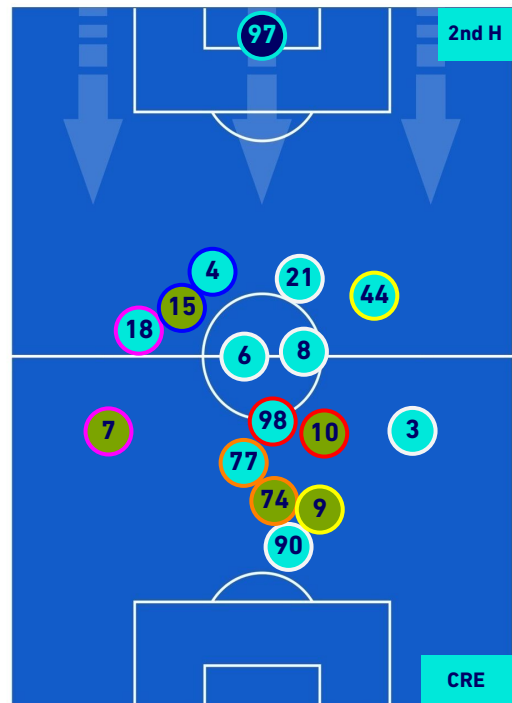

PLAYERS AVERAGE POSITION

Legend:

- 1st Substitution Player in
- 2nd Substitution Player in
- 3rd Substitution Player in
- 4th Substitution Player in
- 5th Substitution Player in

- Player out
- Player out
- Player out
- Player out
- Player out

- Player in / out
- Player in / out
- Player in / out
- Player in / out
- Player in / out

-
-
-
-
-

ROMA

1-0

CREMONESE

PLAYERS AVERAGE POSITION [BALL POSSESSION]

Legend:

- 1st Substitution Player in
- 2nd Substitution Player in
- 3rd Substitution Player in
- 4th Substitution Player in
- 5th Substitution Player in

- Player out
- Player out
- Player out
- Player out
- Player out

- Player in / out
- Player in / out
- Player in / out
- Player in / out
- Player in / out

-
-
-
-
-

ROMA

1-0

CREMONESE

PLAYERS AVERAGE POSITION [NO BALL POSSESSION]