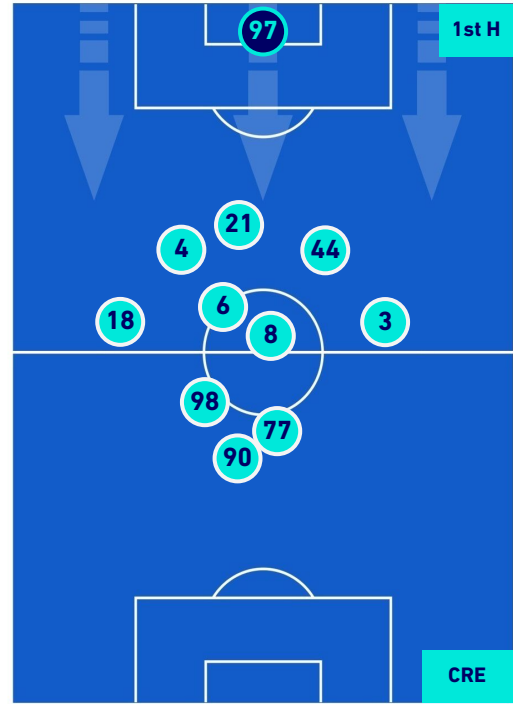

ROMA

1-0

CREMONESE

PLAYERS AVERAGE POSITION [NO BALL POSSESSION]

Legend:

- 1st Substitution Player in
- 2nd Substitution Player in
- 3rd Substitution Player in
- 4th Substitution Player in
- 5th Substitution Player in

- Player out
- Player out
- Player out
- Player out
- Player out

- Player in / out
- Player in / out
- Player in / out
- Player in / out
- Player in / out