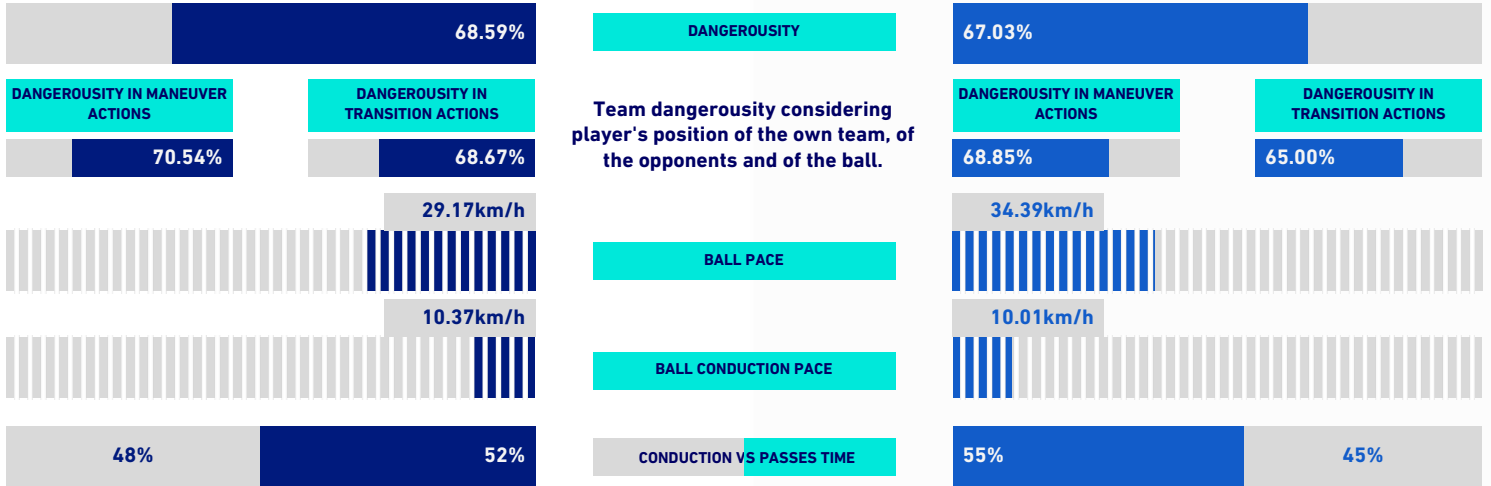

ROMA

1-0

CREMONESE

VIRTUAL COACH

TEAM INDICATORS

RECORDMEN

PASS GAIN

Number of players overtaken by a vertical pass (only successful passes are considered). It shows how much a player tends to overcome the opponent's pressure lines.