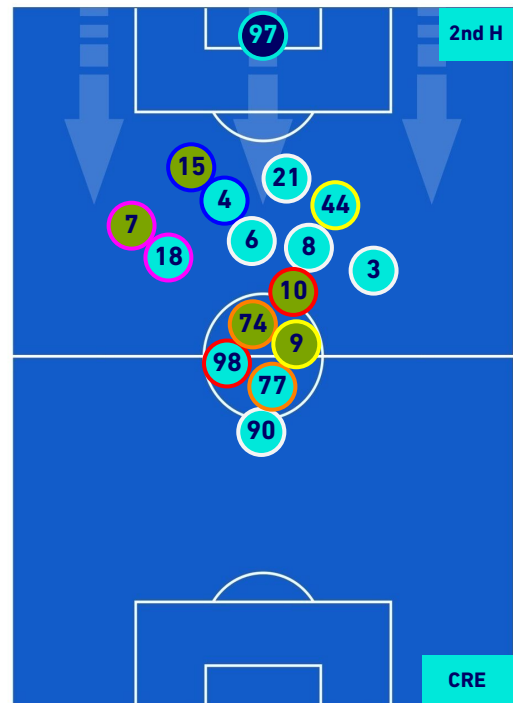

ROMA

1-0

CREMONESE

PLAYERS AVERAGE POSITION [NO BALL POSSESSION]

Legend:

- 1st Substitution Player in
- 2nd Substitution Player in
- 3rd Substitution Player in
- 4th Substitution Player in
- 5th Substitution Player in

- Player out
- Player out
- Player out
- Player out
- Player out

- Player in / out
- Player in / out
- Player in / out
- Player in / out
- Player in / out