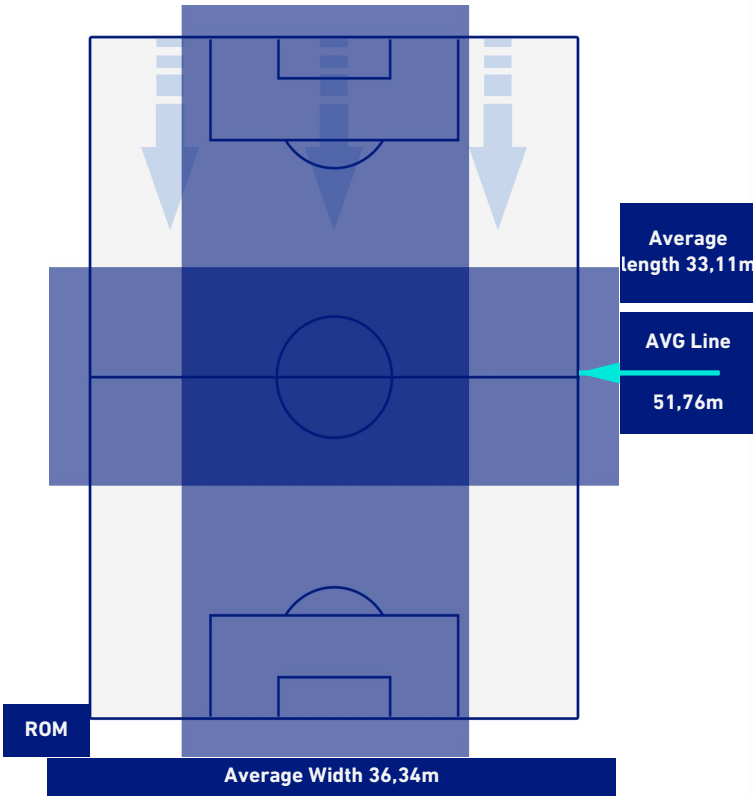

Legend:

- 1st Substitution Player in
- 2nd Substitution Player in
- 3rd Substitution Player in
- 4th Substitution Player in
- 5th Substitution Player in

- Player out
- Player out
- Player out
- Player out
- Player out

- Player in / out
- Player in / out
- Player in / out
- Player in / out
- Player in / out

-
-
-
-
-

ROMA

1-0

CREMONESE

TEAM'S DEFENSE POSITION 1st H

TEAM'S DEFENSE POSITION 2nd H

ROMA