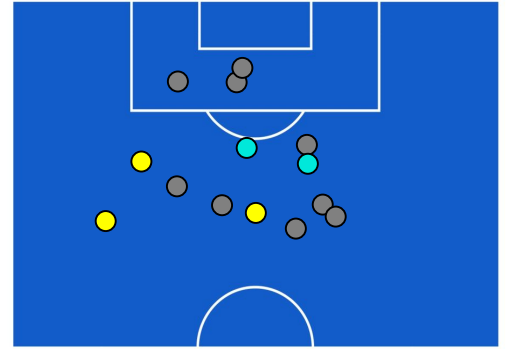

1-0

CREMONESE

TEAM'S DEFENSE POSITION [BALL POSSESSION]

TEAM'S DEFENSE POSITION [NO BALL POSSESSION]

ROMA

1-0

CREMONESE

ATTEMPTS MAP

1	Goals	0
12	On target	3
6	Off target	9
9	Blocked	2

CROSSES COMPLETED MAP

4	Success Cross	7
7	Total Cross	21
57	Precision (%)	33

TOUCH MAP

698	Total Balls Played	700
241	DEFENSIVE	233
266	MIDFIELD	324
191	ATTACK ZONE	143