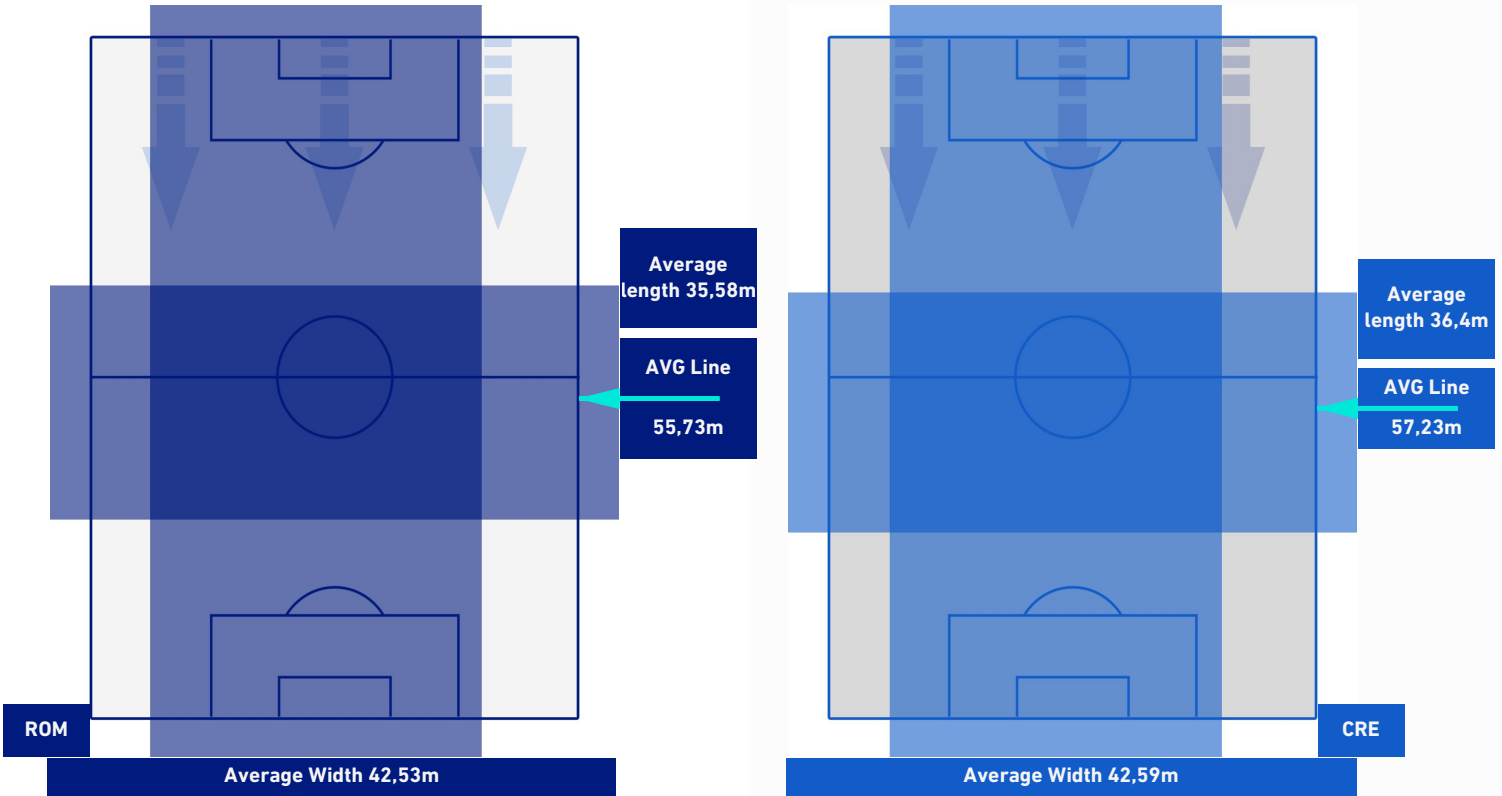

ROMA

1-0

CREMONESE

TEAM'S DEFENSE POSITION [BALL POSSESSION]