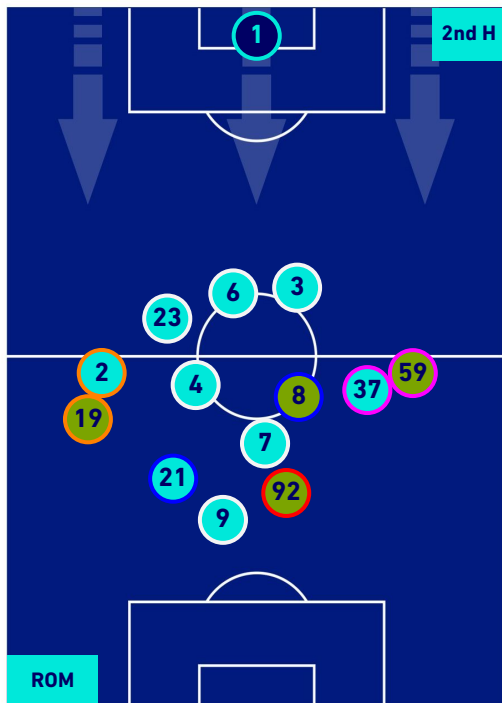

PLAYERS AVERAGE POSITION

Legend:

- 1st Substitution Player in
- 2nd Substitution Player in
- 3rd Substitution Player in
- 4th Substitution Player in
- 5th Substitution Player in

- Player out
- Player out
- Player out
- Player out
- Player out

- Player in / out
- Player in / out
- Player in / out
- Player in / out
- Player in / out

-
-
-
-
-

ROMA

1-0

CREMONESE

PLAYERS AVERAGE POSITION [BALL POSSESSION]

Legend:

- 1st Substitution Player in
- 2nd Substitution Player in
- 3rd Substitution Player in
- 4th Substitution Player in
- 5th Substitution Player in

- Player out
- Player out
- Player out
- Player out
- Player out

- Player in / out
- Player in / out
- Player in / out
- Player in / out
- Player in / out

-
-
-
-
-

ROMA

1-0

CREMONESE

PLAYERS AVERAGE POSITION [NO BALL POSSESSION]