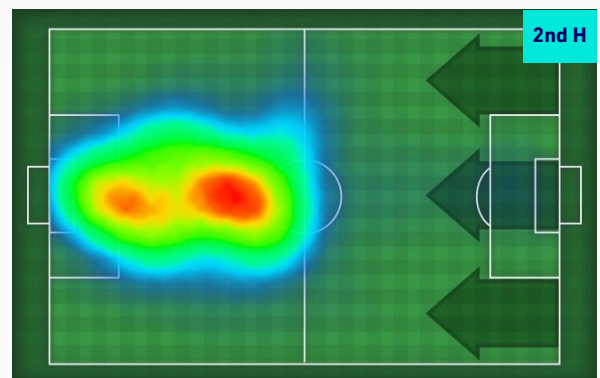

Roma 22/08/2022 OLIMPICO STADIUM - 18:30

ROMA

1-0

CREMONESE

KEY PLAYERS

CHRIS SMALLING

6

Position	Defender
Games in Serie A	75
Goals in Serie A	7
Date of birth	22/11/1989
Nationality	ENG

Jog 48% - Run 47% - Sprint 5% Km 8.838

4.282

4.122

0.434

Mvp Stats

Minutes Played	90'
Goals	1
Scoring Chances	1
Attempts	1
Attempts on target (goals)	1(1)
Balls Played	45
Passes Completed	21
Passes Completed/Attempted (%)	72%
Key Passes	1
Gained Possessions	4
Fouls Suffered	1

HeatMap

CYRIEL DESSERS

90

Position	Forward
Games in Serie A	2
Goals in Serie A	0
Date of birth	08/12/1994
Nationality	NGA

Jog 44% - Run 48% - Sprint 8% Km 8.824

3.922

4.245

0.657

Mvp Stats

Minutes Played	90'
Scoring Chances	2
Attempts	5
Balls Played	31
Passes Completed	13
Passes Completed/Attempted (%)	68%
Key Passes	2
Gained Possessions	2
Fouls Suffered	1

HeatMap