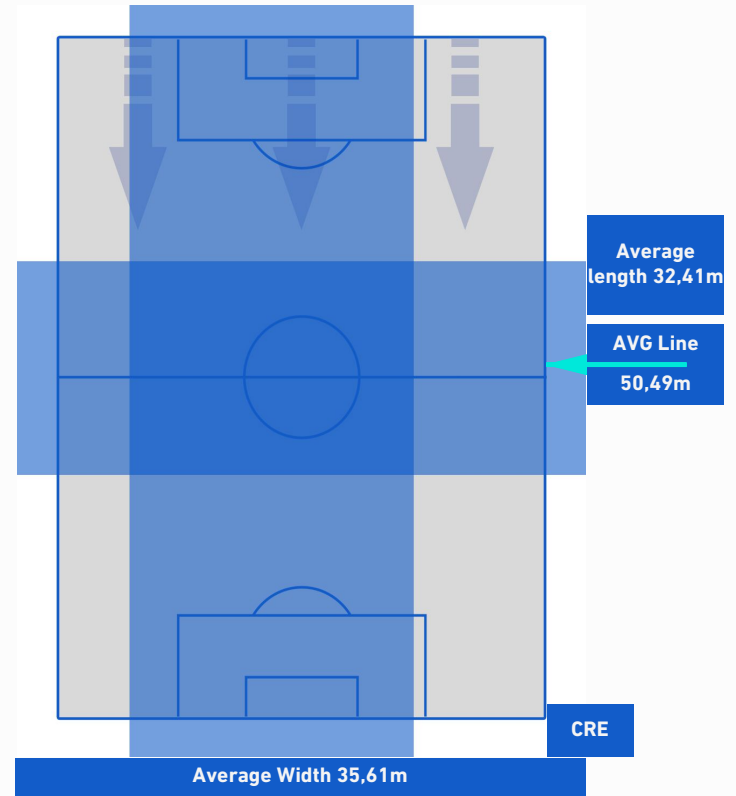

Legend:

- 1st Substitution Player in
- 2nd Substitution Player in
- 3rd Substitution Player in
- 4th Substitution Player in
- 5th Substitution Player in

- Player out
- Player out
- Player out
- Player out
- Player out

- Player in / out
- Player in / out
- Player in / out
- Player in / out
- Player in / out

-
-
-
-
-

ROMA

1-0

CREMONESE

TEAM'S DEFENSE POSITION 1st H

TEAM'S DEFENSE POSITION 2nd H

ROMA

1-0

CREMONESE

TEAM'S DEFENSE POSITION [BALL POSSESSION]

TEAM'S DEFENSE POSITION [NO BALL POSSESSION]

ROMA

1-0

CREMONESE

ATTEMPTS MAP