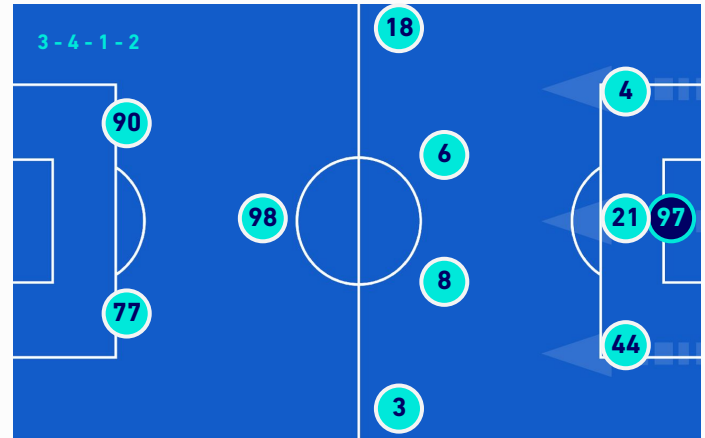

Bench	
13	GIANLUCA SARO
45	MOUHAMADOU SARR
5	JOHAN VASQUEZ
7	JAIME BAEZ
9	DANIEL CIOFANI
10	CRISTIAN BUONAIUTO
11	SAMUEL DI CARMINE
15	MATTEO BIANCHETTI
17	LEONARDO SERNICOLA
23	CHRISTIAN ACELLA
33	GIACOMO QUAGLIATA
60	MAISSA NDIAYE
62	TOMMASO MILANESE
74	FRANK TSADJOUT

Coach **MASSIMILIANO ALVINI**

Referee **LUCA MASSIMI**
Assistant referee 1 **FILIPPO MELI**
Assistant referee 2 **GIORGIO PERETTI**

Fourth Official **GIOVANNI AYROLDI**
V.A.R.: **MICHAEL FABBRI**
A.V.A.R.: **ORESTE MUTO**