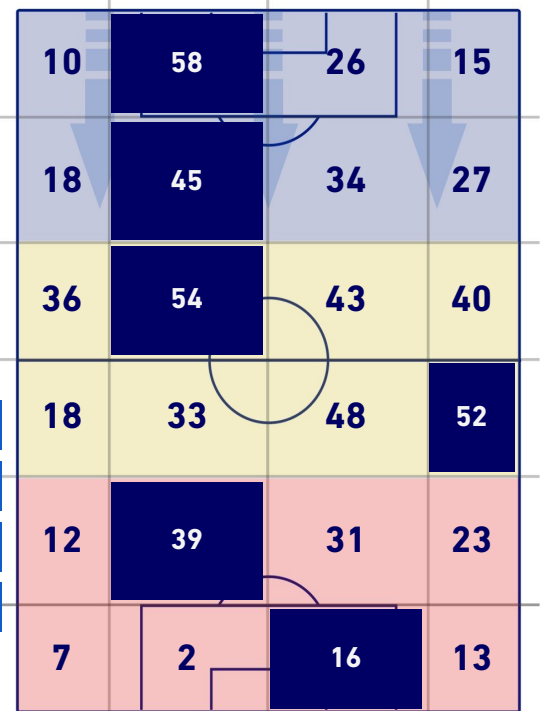

698	Total Balls Played	700
241	DEFENSIVE	233
266	MIDFIELD	324
191	ATTACK ZONE	143

43	Touch in Attacks zone		18
T. ABRAHAM	10	6	C. DESSERS
P. DYBALA	9	5	E. VALERI
S. EL SHAARAWY	5	3	D. CIOFANI