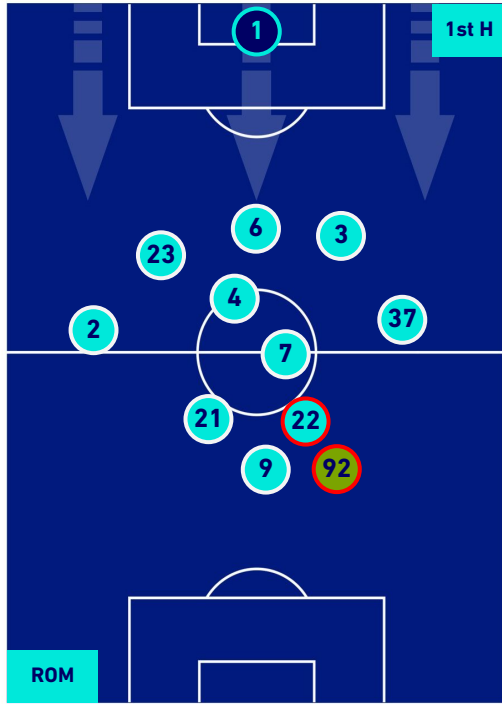

ROMA

1-0

CREMONESE

PLAYERS AVERAGE POSITION [BALL POSSESSION]

Legend:

- 1st Substitution Player in
- 2nd Substitution Player in
- 3rd Substitution Player in
- 4th Substitution Player in
- 5th Substitution Player in

- Player out
- Player out
- Player out
- Player out
- Player out

- Player in / out
- Player in / out
- Player in / out
- Player in / out
- Player in / out