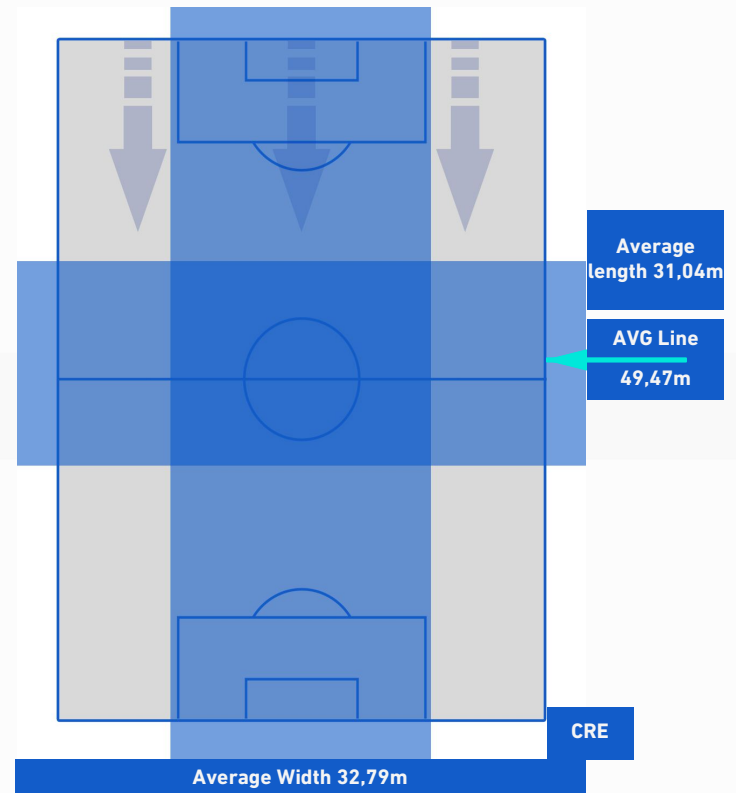

Legend:

- 1st Substitution Player in
- 2nd Substitution Player in
- 3rd Substitution Player in
- 4th Substitution Player in
- 5th Substitution Player in

- Player out
- Player out
- Player out
- Player out
- Player out

- Player in / out
- Player in / out
- Player in / out
- Player in / out
- Player in / out

-
-
-
-
-

ROMA

1-0

CREMONESE

TEAM'S DEFENSE POSITION 1st H

TEAM'S DEFENSE POSITION 2nd H

ROMA