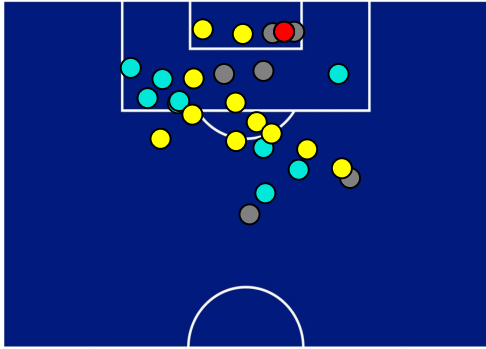

Legend:

- 1st Substitution Player in
- 2nd Substitution Player in
- 3rd Substitution Player in
- 4th Substitution Player in
- 5th Substitution Player in

- Player out
- Player out
- Player out
- Player out
- Player out

- Player in / out
- Player in / out
- Player in / out
- Player in / out
- Player in / out

-
-
-
-
-

ROMA

1-0

CREMONESE

TEAM'S DEFENSE POSITION 1st H

TEAM'S DEFENSE POSITION 2nd H

ROMA

1-0

CREMONESE

TEAM'S DEFENSE POSITION [BALL POSSESSION]

TEAM'S DEFENSE POSITION [NO BALL POSSESSION]

ROMA

1-0

CREMONESE

ATTEMPTS MAP

1	Goals	0
12	On target	3
6	Off target	9
9	Blocked	2

CROSSES COMPLETED MAP

4	Success Cross	7
7	Total Cross	21
57	Precision (%)	33

TOUCH MAP

698	Total Balls Played	700
241	DEFENSIVE	233
266	MIDFIELD	324
191	ATTACK ZONE	143