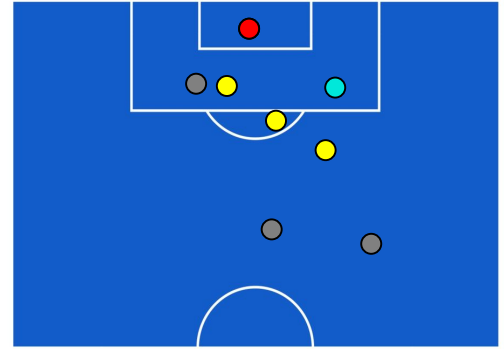

0	Goals	1
4	On target	4
11	Off target	3
6	Blocked	1