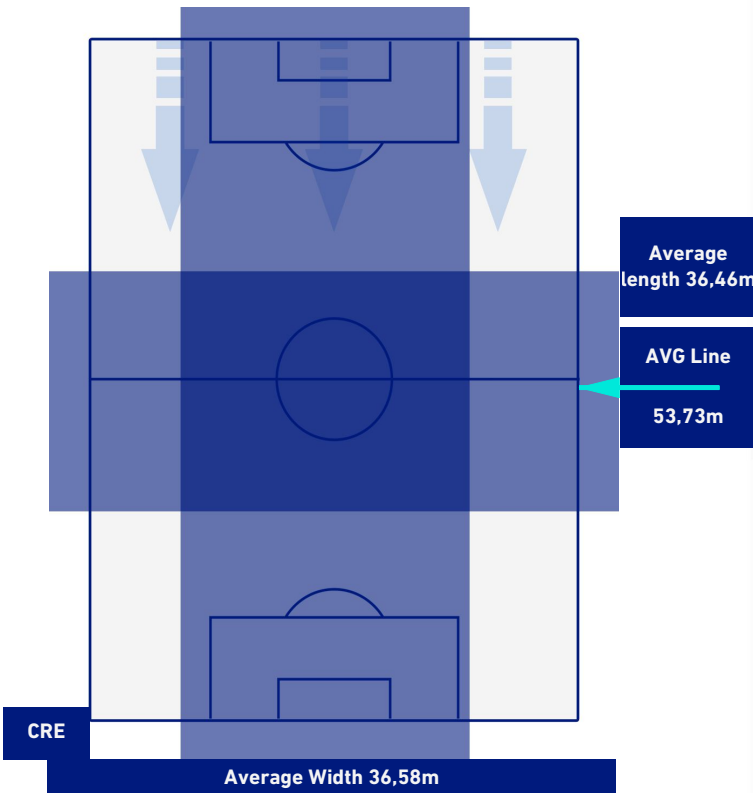

TEAM'S DEFENSE POSITION 2nd H