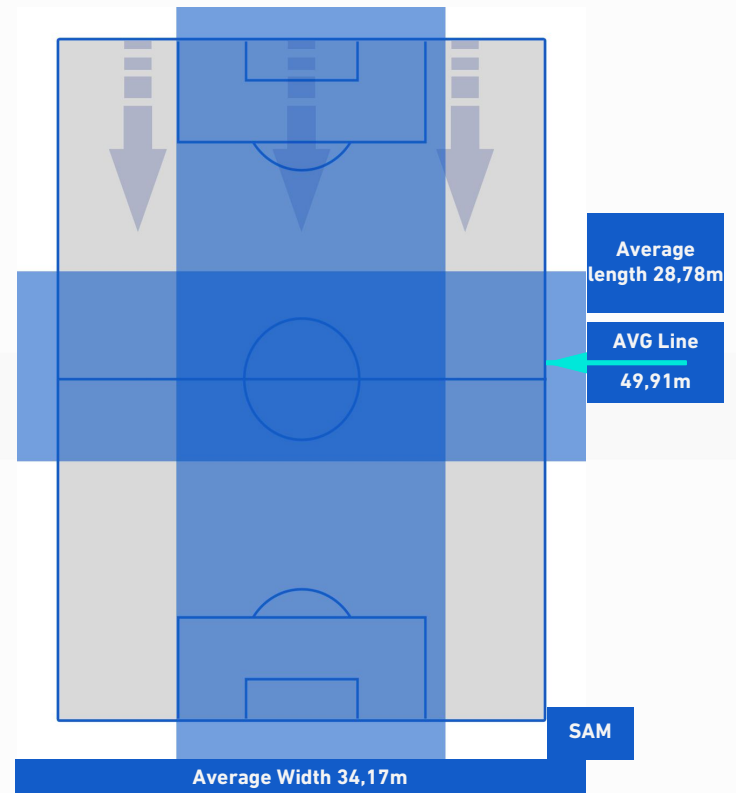

TEAM'S DEFENSE POSITION 2nd H