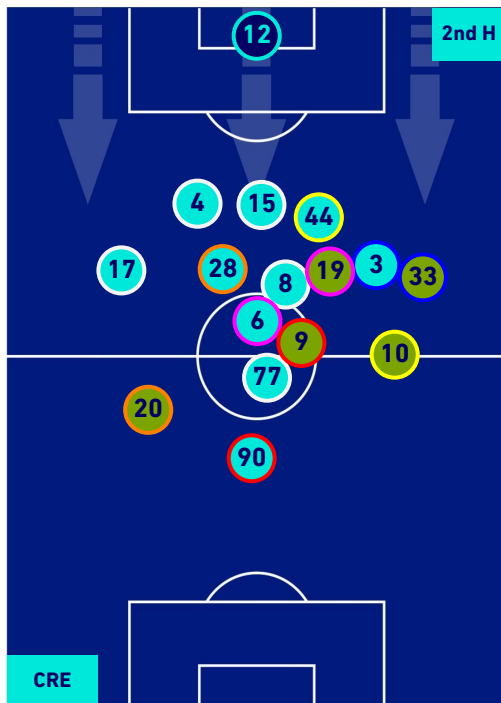

## PLAYERS AVERAGE POSITION [BALL POSSESSION]

Legend:

- 1st Substitution Player in
- 2nd Substitution Player in
- 3rd Substitution Player in
- 4th Substitution Player in
- 5th Substitution Player in

- Player out
- Player out
- Player out
- Player out
- Player out

## PLAYERS AVERAGE POSITION [NO BALL POSSESSION]

Legend:

- 1st Substitution Player in
- 2nd Substitution Player in
- 3rd Substitution Player in
- 4th Substitution Player in
- 5th Substitution Player in

- Player out
- Player out
- Player out
- Player out
- Player out