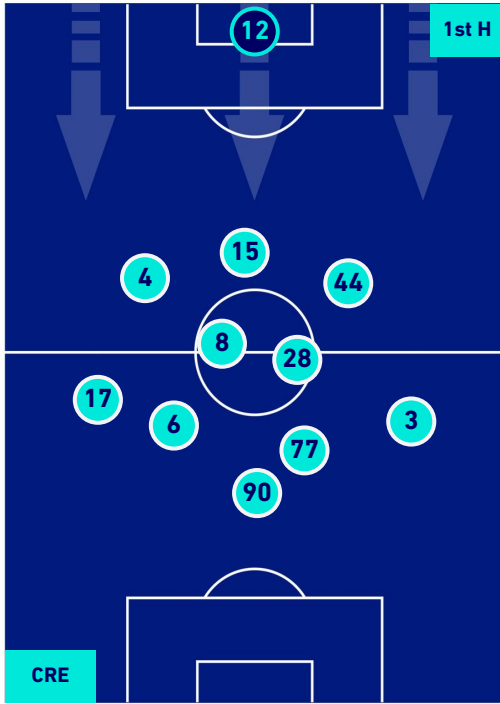

## PLAYERS AVERAGE POSITION

Legend:

- 1st Substitution Player in
- 2nd Substitution Player in
- 3rd Substitution Player in
- 4th Substitution Player in
- 5th Substitution Player in

- Player out
- Player out
- Player out
- Player out
- Player out

## PLAYERS AVERAGE POSITION [BALL POSSESSION]

Legend:

- 1st Substitution Player in
- 2nd Substitution Player in
- 3rd Substitution Player in
- 4th Substitution Player in
- 5th Substitution Player in

- Player out
- Player out
- Player out
- Player out
- Player out