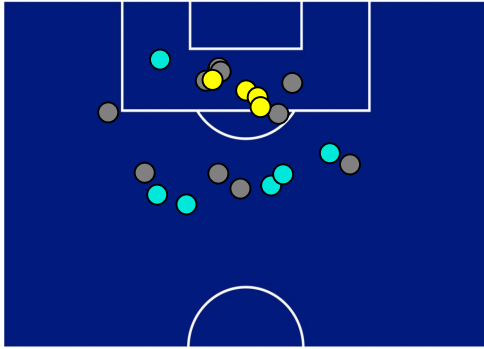

Cremona 24/10/2022 GIOVANNI ZINI STADIUM - 18:30

CREMONESE

0-1

SAMPDORIA

ATTEMPTS MAP