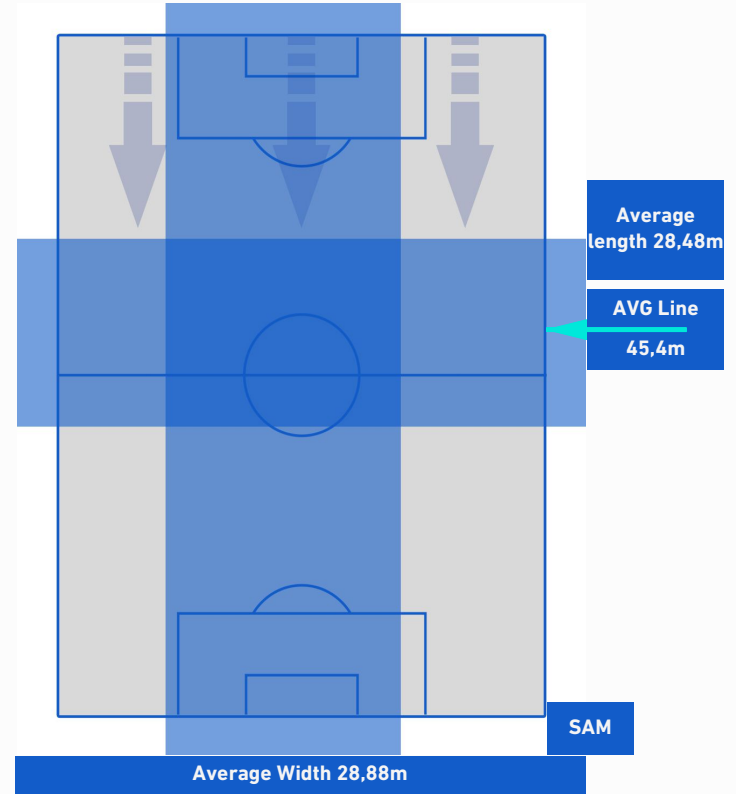

CREMONESE

0-1

SAMPDORIA

TEAM'S DEFENSE POSITION 1st H