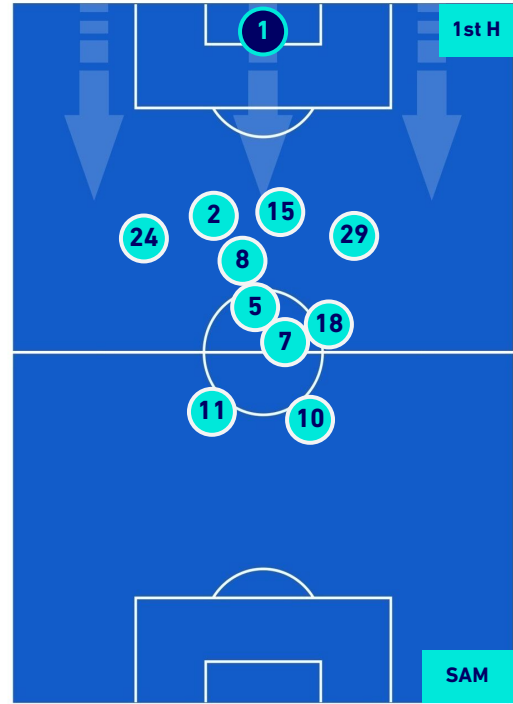

## PLAYERS AVERAGE POSITION [BALL POSSESSION]

Legend:

- 1st Substitution Player in
- 2nd Substitution Player in
- 3rd Substitution Player in
- 4th Substitution Player in
- 5th Substitution Player in

- Player out
- Player out
- Player out
- Player out
- Player out

## PLAYERS AVERAGE POSITION [NO BALL POSSESSION]

Legend:

- 1st Substitution Player in
- 2nd Substitution Player in
- 3rd Substitution Player in
- 4th Substitution Player in
- 5th Substitution Player in

- Player out
- Player out
- Player out
- Player out
- Player out