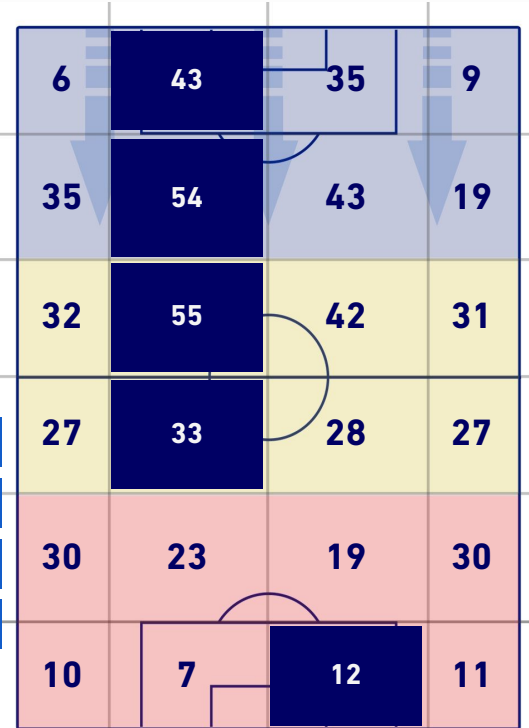

## CROSSES COMPLETED MAP

7	Success Cross	4
19	Total Cross	10
37	Precision (%)	40

## TOUCH MAP

708	Total Balls Played	661
216	DEFENSIVE	244
296	MIDFIELD	275
196	ATTACK ZONE	142

42	Touch in Attacks zone		19
C. DESSERS	8	4	F. CAPUTO
D. OKEREKE	8	3	M. GABBIADINI
C. PICKEL	7	2	B. AMIONE

CREMONESE