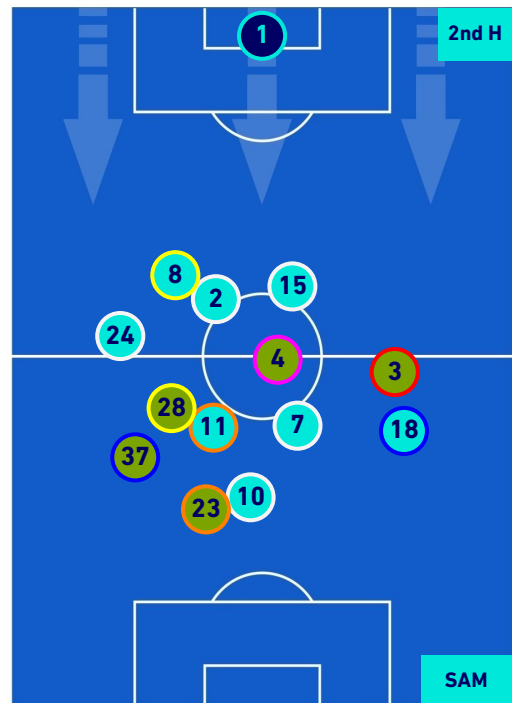

## PLAYERS AVERAGE POSITION

Legend:

- 1st Substitution Player in
- 2nd Substitution Player in
- 3rd Substitution Player in
- 4th Substitution Player in
- 5th Substitution Player in

- Player out
- Player out
- Player out
- Player out
- Player out

## PLAYERS AVERAGE POSITION [BALL POSSESSION]

Legend:

- 1st Substitution Player in
- 2nd Substitution Player in
- 3rd Substitution Player in
- 4th Substitution Player in
- 5th Substitution Player in

- Player out
- Player out
- Player out
- Player out
- Player out