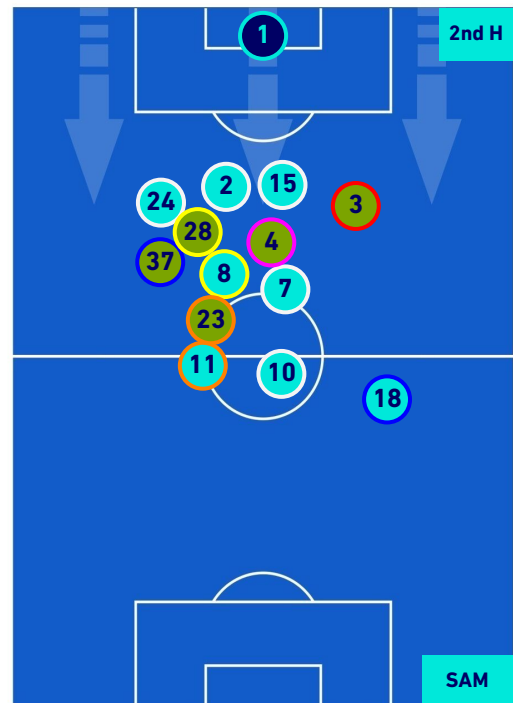

## PLAYERS AVERAGE POSITION [BALL POSSESSION]

Legend:

- 1st Substitution Player in
- 2nd Substitution Player in
- 3rd Substitution Player in
- 4th Substitution Player in
- 5th Substitution Player in

- Player out
- Player out
- Player out
- Player out
- Player out

## PLAYERS AVERAGE POSITION [NO BALL POSSESSION]

Legend:

- 1st Substitution Player in
- 2nd Substitution Player in
- 3rd Substitution Player in
- 4th Substitution Player in
- 5th Substitution Player in

- Player out
- Player out
- Player out
- Player out
- Player out