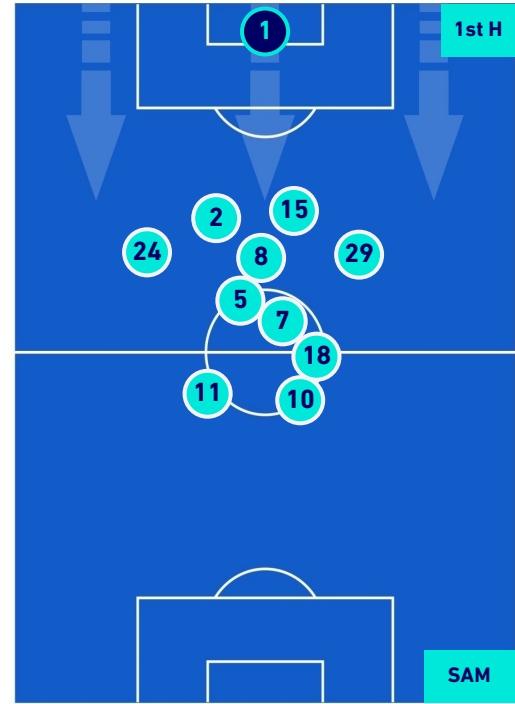

## HEATMAP

CREMONESE

0-1

SAMPDORIA

## PLAYERS AVERAGE POSITION

Legend:

- 1st Substitution Player in
- 2nd Substitution Player in
- 3rd Substitution Player in
- 4th Substitution Player in
- 5th Substitution Player in

- Player out
- Player out
- Player out
- Player out
- Player out