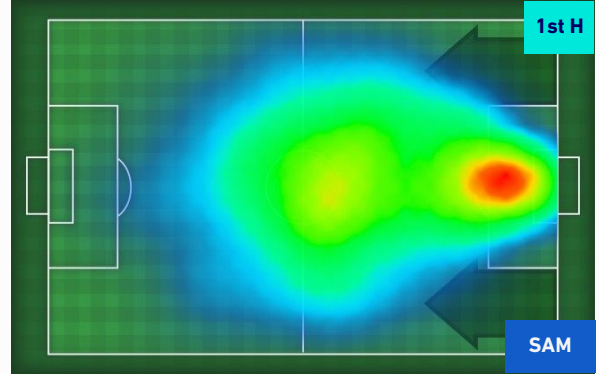

CREMONESE

0-1

SAMPDORIA

PLAYERS RANKING [ATHLETICS PERFORMANCE]

Jog - Run - Sprint (km)			
1	SANTIAGO ASCACIBAR	Total 12.224	
	3.226	8.347	0.65
2	LEONARDO SERNICOLA	Total 11.093	
	3.746	6.282	1.063
3	DAVID OKEREKE	Total 10.309	
	4.354	4.962	0.993
4	CHARLES PICKEL	Total 10.304	
	3.208	5.831	1.264
5	EMANUEL AIWU	Total 10.184	
	3.822	5.959	0.402

AVG Speed km/h (run)			
1	E. AIWU	CRE	10.93
2	S. ASCACIBAR	CRE	10.93
3	C. BUONAIUTO	CRE	10.93
4	M. CASTAGNETTI	CRE	10.92
5	L. SERNICOLA	CRE	10.75

AVG Speed km/h (sprint)			
1	E. VALERI	CRE	32.78
2	F. AFENA-GYAN	CRE	32.14
3	C. PICKEL	CRE	31.28
4	D. OKEREKE	CRE	31.23
5	L. LOCHOSHVILI	CRE	31.16

TEAM STATS [ATHLETICS PERFORMANCE]

Distance Covered (km)	105.834
AVG Speed (km/h)	6.02

Jog-Run-Sprint (km 105.834)		
39.114	58.541	8.178

Jog - Run - Sprint (km)			
1	FILIP DJURICIC	Total 11.295	
	4.096	6.417	0.781
2	FRANCESCO CAPUTO	Total 10.313	
	3.791	5.656	0.865
3	BARTOSZ BERESZYNSKI	Total 10.135	
	4.071	5.425	0.638
4	BRUNO AMIONE	Total 9.051	
	4.01	4.411	0.629
5	OMAR COLLEY	Total 8.645	
	3.982	4.272	0.39

AVG Speed km/h (run)			
1	F. DJURICIC	SAM	10.98
2	M. GABBIADINI	SAM	10.91
3	A. SABIRI	SAM	10.9
4	F. CAPUTO	SAM	10.89
5	G. YEPES	SAM	10.81

AVG Speed km/h (sprint)			
1	T. AUGELLO	SAM	32.35
2	O. COLLEY	SAM	32.21
3	F. DJURICIC	SAM	30.78
4	B. AMIONE	SAM	30.42
5	T. RINCON	SAM	30.18

Distance Covered (km)	102.948
AVG Speed (km/h)	6.19

Jog-Run-Sprint (km 102.948)		
39.026	56.308	7.612

Fitness data displayed in the report are the ones collected in real time and could be different to the post-processed ones, delivered to the coaching staff

Jog:	0-7 km/h	Run:	7.1-15 km/h	Sprint:	15.1+ km/h	Jog + Run + Sprint:	Distance covered
TOP Sprinter:	Top four players per team						

CREMONESE

0-1

SAMPDORIA

HEATMAP