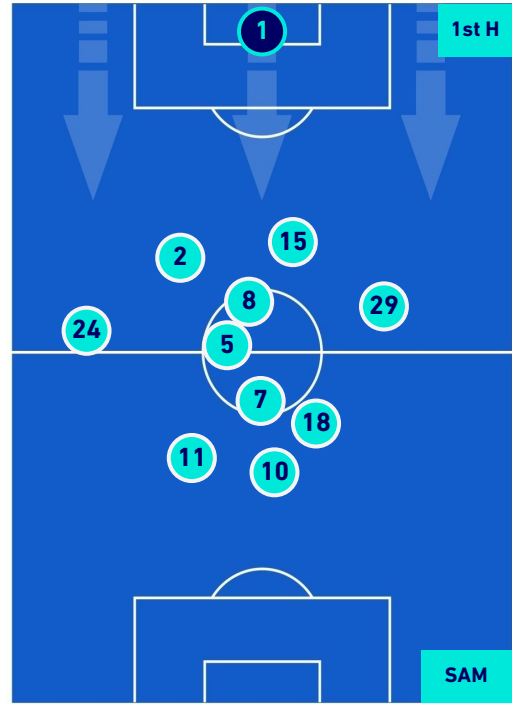

## PLAYERS AVERAGE POSITION

Legend:

- 1st Substitution Player in
- 2nd Substitution Player in
- 3rd Substitution Player in
- 4th Substitution Player in
- 5th Substitution Player in

- Player out
- Player out
- Player out
- Player out
- Player out

## PLAYERS AVERAGE POSITION [BALL POSSESSION]

Legend:

- 1st Substitution Player in
- 2nd Substitution Player in
- 3rd Substitution Player in
- 4th Substitution Player in
- 5th Substitution Player in

- Player out
- Player out
- Player out
- Player out
- Player out