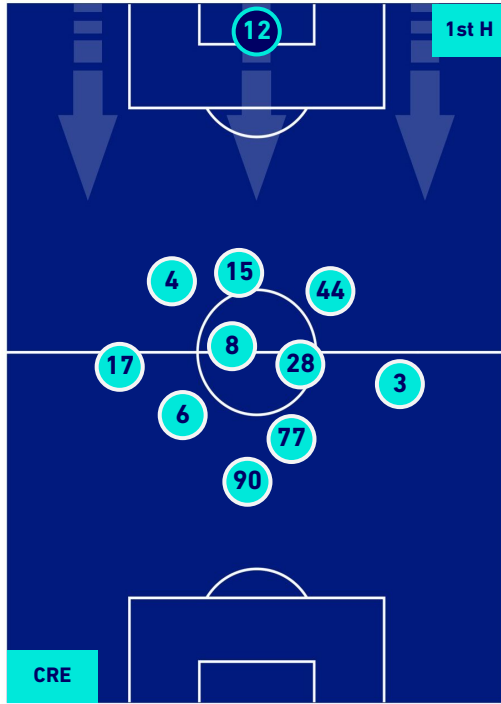

## HEATMAP

CREMONESE

0-1

SAMPDORIA

## PLAYERS AVERAGE POSITION

Legend:

- 1st Substitution Player in
- 2nd Substitution Player in
- 3rd Substitution Player in
- 4th Substitution Player in
- 5th Substitution Player in

- Player out
- Player out
- Player out
- Player out
- Player out