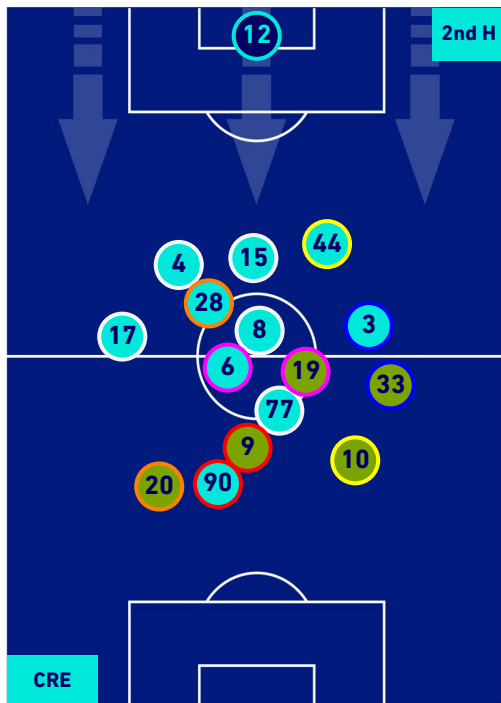

## HEATMAP

CREMONESE

0-1

SAMPDORIA

## PLAYERS AVERAGE POSITION

Legend:

- 1st Substitution Player in
- 2nd Substitution Player in
- 3rd Substitution Player in
- 4th Substitution Player in
- 5th Substitution Player in

- Player out
- Player out
- Player out
- Player out
- Player out