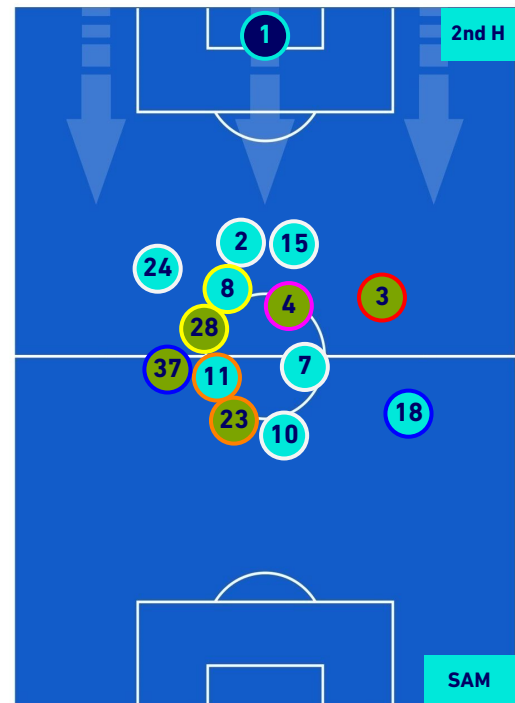

## HEATMAP

CREMONESE

0-1

SAMPDORIA

## PLAYERS AVERAGE POSITION

Legend:

- 1st Substitution Player in
- 2nd Substitution Player in
- 3rd Substitution Player in
- 4th Substitution Player in
- 5th Substitution Player in

- Player out
- Player out
- Player out
- Player out
- Player out