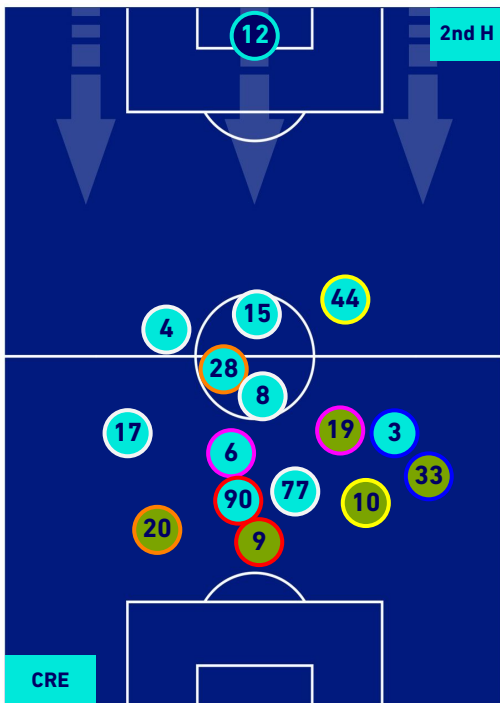

## PLAYERS AVERAGE POSITION

Legend:

- 1st Substitution Player in
- 2nd Substitution Player in
- 3rd Substitution Player in
- 4th Substitution Player in
- 5th Substitution Player in

- Player out
- Player out
- Player out
- Player out
- Player out

## PLAYERS AVERAGE POSITION [BALL POSSESSION]

Legend:

- 1st Substitution Player in
- 2nd Substitution Player in
- 3rd Substitution Player in
- 4th Substitution Player in
- 5th Substitution Player in

- Player out
- Player out
- Player out
- Player out
- Player out