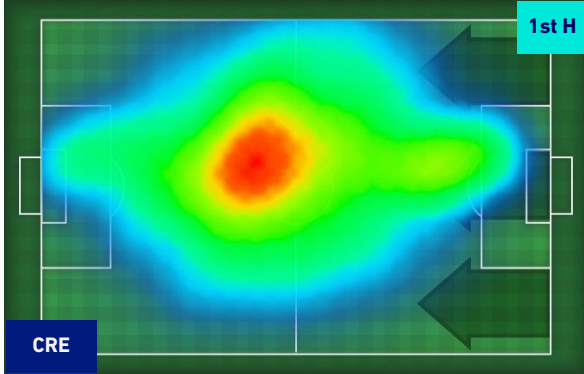

CREMONESE

0-1

SAMPDORIA

PLAYERS RANKING [ATHLETICS PERFORMANCE]

Jog - Run - Sprint (km)			
1	SANTIAGO ASCACIBAR	Total 12.224	
	3.226	8.347	0.65
2	LEONARDO SERNICOLA	Total 11.093	
	3.746	6.282	1.063
3	DAVID OKEREKE	Total 10.309	
	4.354	4.962	0.993
4	CHARLES PICKEL	Total 10.304	
	3.208	5.831	1.264
5	EMANUEL AIWU	Total 10.184	
	3.822	5.959	0.402

AVG Speed km/h (run)			
1	E. AIWU	CRE	10.93
2	S. ASCACIBAR	CRE	10.93
3	C. BUONAIUTO	CRE	10.93
4	M. CASTAGNETTI	CRE	10.92
5	L. SERNICOLA	CRE	10.75

AVG Speed km/h (sprint)			
1	E. VALERI	CRE	32.78
2	F. AFENA-GYAN	CRE	32.14
3	C. PICKEL	CRE	31.28
4	D. OKEREKE	CRE	31.23
5	L. LOCHOSHVILI	CRE	31.16

TEAM STATS [ATHLETICS PERFORMANCE]

Distance Covered (km)	105.834
AVG Speed (km/h)	6.02

Jog-Run-Sprint (km 105.834)		
39.114	58.541	8.178

Jog - Run - Sprint (km)			
1	FILIP DJURICIC	Total 11.295	
	4.096	6.417	0.781
2	FRANCESCO CAPUTO	Total 10.313	
	3.791	5.656	0.865
3	BARTOSZ BERESZYNSKI	Total 10.135	
	4.071	5.425	0.638
4	BRUNO AMIONE	Total 9.051	
	4.01	4.411	0.629
5	OMAR COLLEY	Total 8.645	
	3.982	4.272	0.39

AVG Speed km/h (run)			
1	F. DJURICIC	SAM	10.98
2	M. GABBIADINI	SAM	10.91
3	A. SABIRI	SAM	10.9
4	F. CAPUTO	SAM	10.89
5	G. YEPES	SAM	10.81

AVG Speed km/h (sprint)			
1	T. AUGELLO	SAM	32.35
2	O. COLLEY	SAM	32.21
3	F. DJURICIC	SAM	30.78
4	B. AMIONE	SAM	30.42
5	T. RINCON	SAM	30.18

Distance Covered (km)	102.948
AVG Speed (km/h)	6.19

Jog-Run-Sprint (km 102.948)		
39.026	56.308	7.612

Fitness data displayed in the report are the ones collected in real time and could be different to the post-processed ones, delivered to the coaching staff

Jog:	0-7 km/h	Run:	7.1-15 km/h	Sprint:	15.1+ km/h	Jog + Run + Sprint:	Distance covered
TOP Sprinter:	Top four players per team						

CREMONESE

0-1

SAMPDORIA

HEATMAP