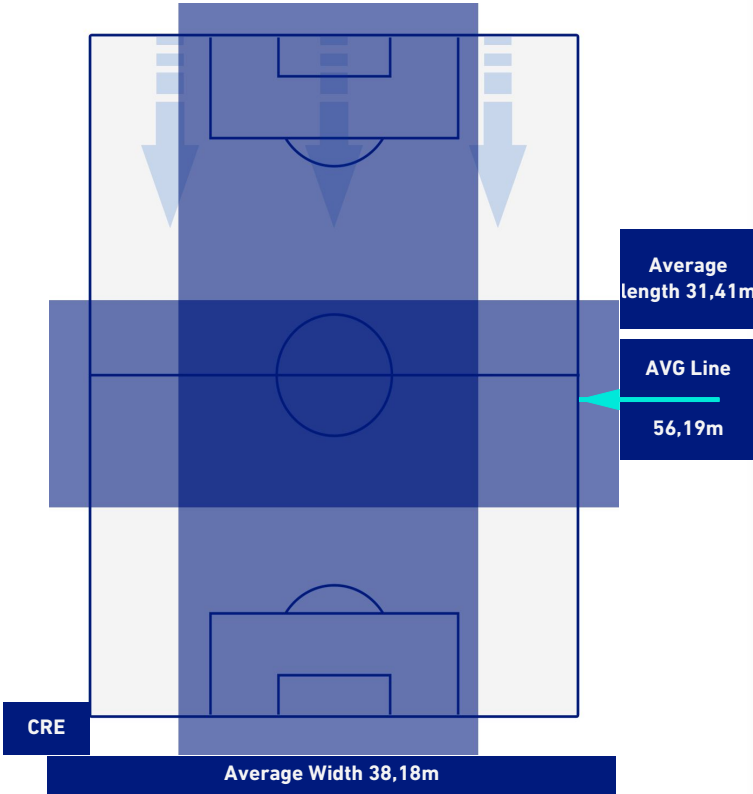

CREMONESE

0-1

SAMPDORIA

TEAM'S DEFENSE POSITION 1st H