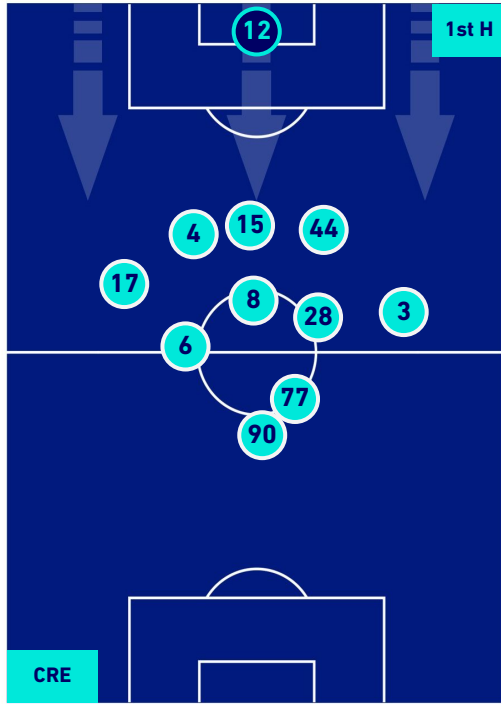

## PLAYERS AVERAGE POSITION [BALL POSSESSION]

Legend:

- 1st Substitution Player in
- 2nd Substitution Player in
- 3rd Substitution Player in
- 4th Substitution Player in
- 5th Substitution Player in

- Player out
- Player out
- Player out
- Player out
- Player out

## PLAYERS AVERAGE POSITION [NO BALL POSSESSION]

Legend:

- 1st Substitution Player in
- 2nd Substitution Player in
- 3rd Substitution Player in
- 4th Substitution Player in
- 5th Substitution Player in

- Player out
- Player out
- Player out
- Player out
- Player out