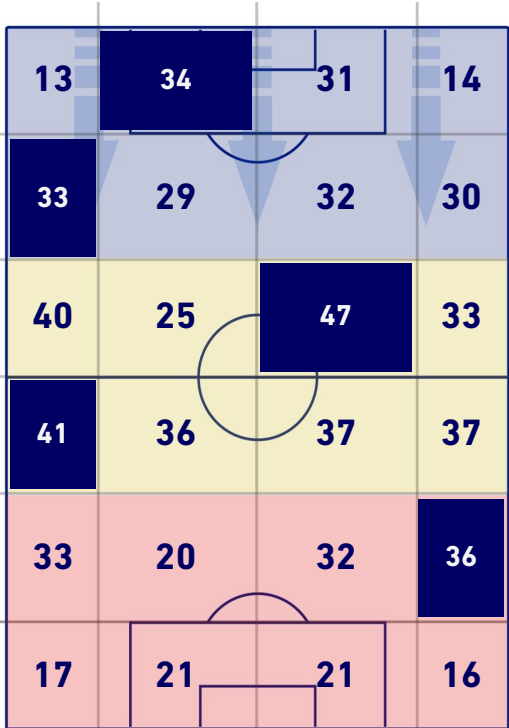

Cremona 24/10/2022 GIOVANNI ZINI STADIUM - 18:30

CREMONESE

0-1

SAMPDORIA

ATTEMPTS MAP

0	Goals	1
4	On target	4
11	Off target	3
6	Blocked	1

CROSSES COMPLETED MAP

7	Success Cross	4
19	Total Cross	10
37	Precision (%)	40

TOUCH MAP

708	Total Balls Played	661
216	DEFENSIVE	244
296	MIDFIELD	275
196	ATTACK ZONE	142

42	Touch in Attacks zone		19
C. DESSERS	8	4	F. CAPUTO
D. OKEREKE	8	3	M. GABBIADINI
C. PICKEL	7	2	B. AMIONE