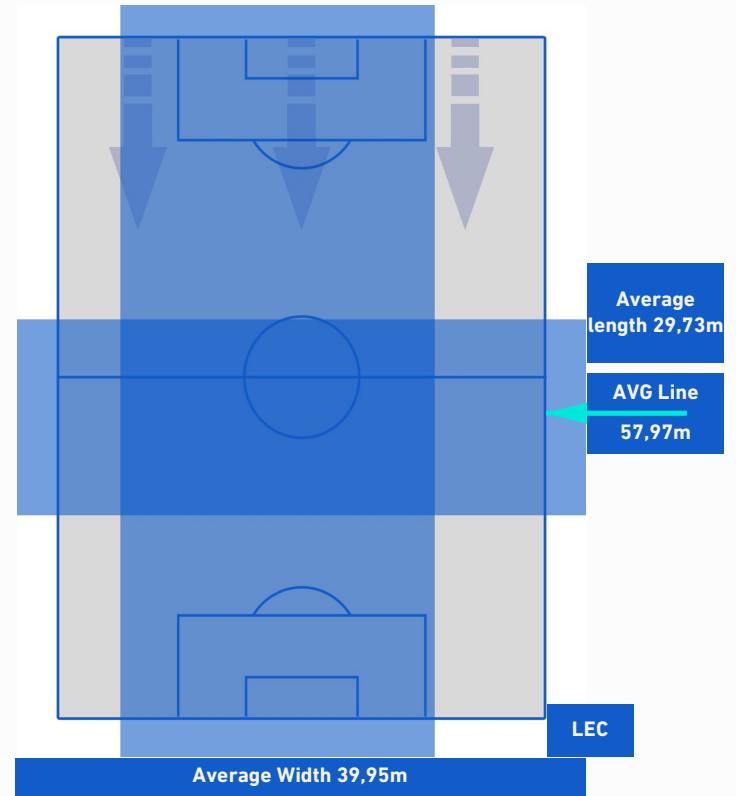

BOLOGNA

2-0

LECCE

TEAM'S DEFENSE POSITION [BALL POSSESSION]