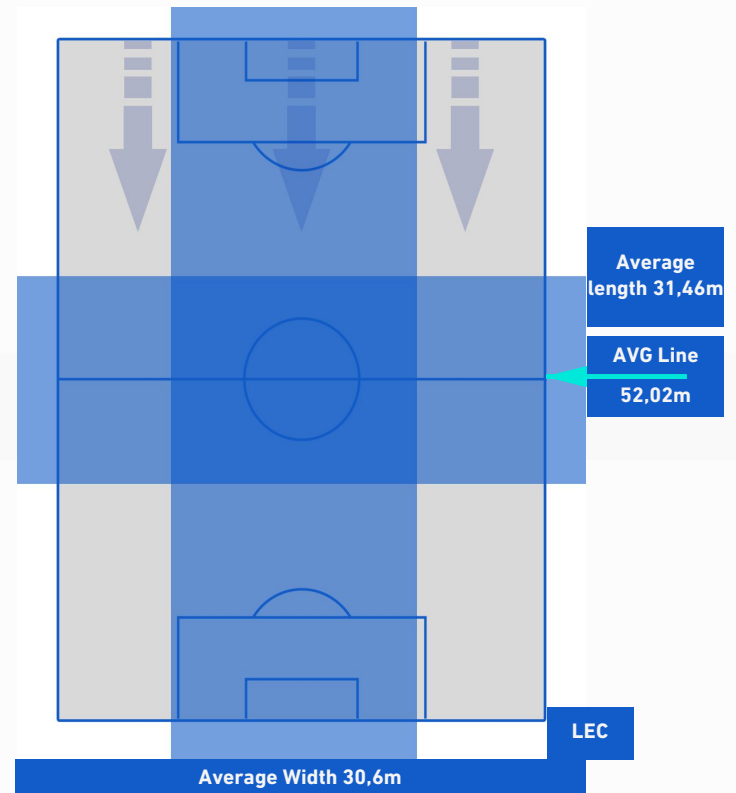

- Player in / out
- Player in / out
- Player in / out
- Player in / out

-
-
-
-

BOLOGNA

2-0

LECCE

TEAM'S DEFENSE POSITION 1st H

TEAM'S DEFENSE POSITION 2nd H

BOLOGNA