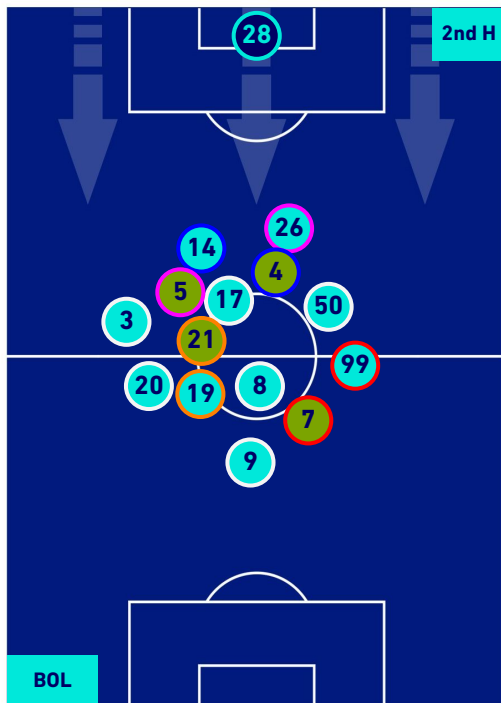

Bologna 23/10/2022 RENATO DALL'ARA STADIUM - 15:00

BOLOGNA

2-0

LECCE

HEATMAP

BOLOGNA

2-0

LECCE

PLAYERS AVERAGE POSITION

Legend:

- 1st Substitution Player in
- 2nd Substitution Player in
- 3rd Substitution Player in
- 4th Substitution Player in
- 5th Substitution Player in

- Player out
- Player out
- Player out
- Player out
- Player out