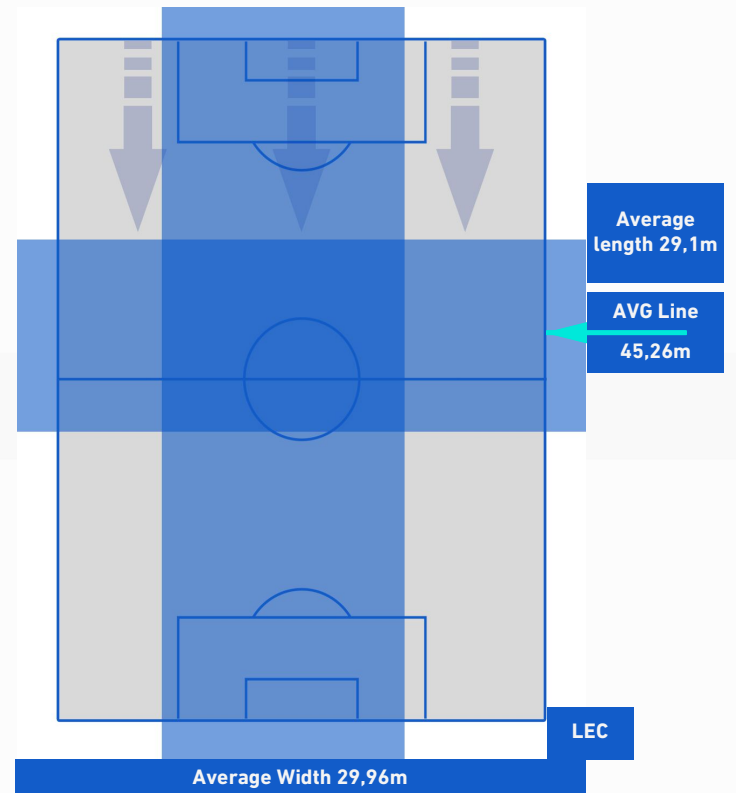

TEAM'S DEFENSE POSITION [NO BALL POSSESSION]