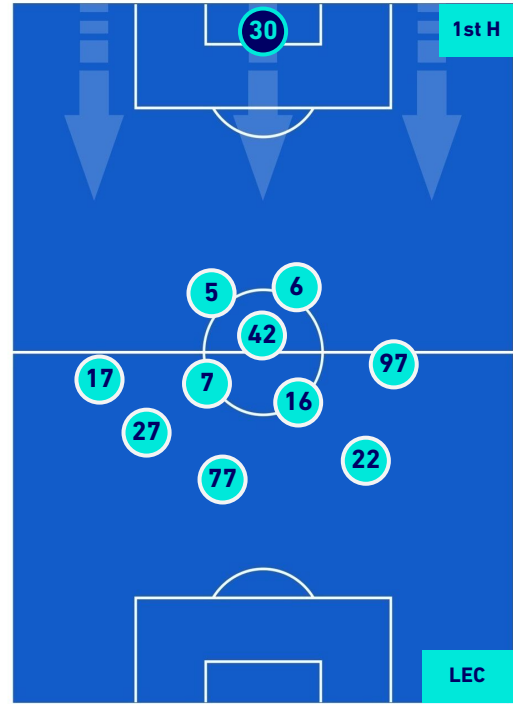

PLAYERS AVERAGE POSITION

Legend:

- 1st Substitution Player in
- 2nd Substitution Player in
- 3rd Substitution Player in
- 4th Substitution Player in
- 5th Substitution Player in

- Player out
- Player out
- Player out
- Player out
- Player out

- Player in / out
- Player in / out
- Player in / out
- Player in / out
- Player in / out

-
-
-
-
-

Bologna 23/10/2022 RENATO DALL'ARA STADIUM - 15:00

BOLOGNA

2-0

LECCE

PLAYERS AVERAGE POSITION [BALL POSSESSION]

Legend:

- 1st Substitution Player in
- 2nd Substitution Player in
- 3rd Substitution Player in
- 4th Substitution Player in
- 5th Substitution Player in

- Player out
- Player out
- Player out
- Player out
- Player out