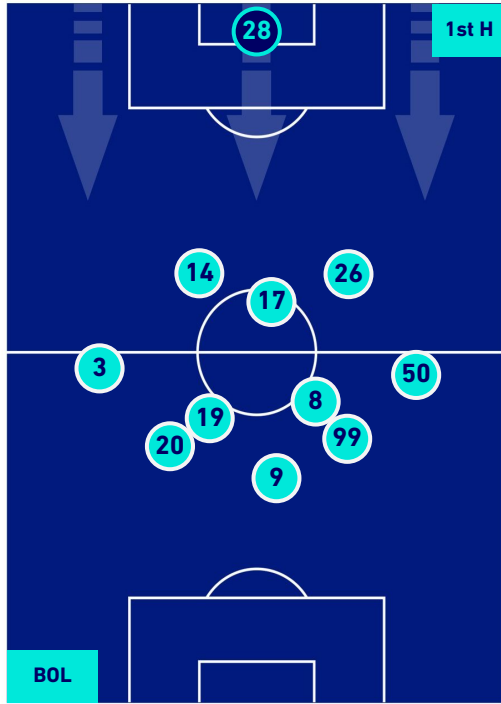

PLAYERS AVERAGE POSITION

Legend:

- 1st Substitution Player in
- 2nd Substitution Player in
- 3rd Substitution Player in
- 4th Substitution Player in
- 5th Substitution Player in

- Player out
- Player out
- Player out
- Player out
- Player out

- Player in / out
- Player in / out
- Player in / out
- Player in / out
- Player in / out

-
-
-
-
-

Bologna 23/10/2022 RENATO DALL'ARA STADIUM - 15:00

BOLOGNA

2-0

LECCE

PLAYERS AVERAGE POSITION [BALL POSSESSION]

Legend:

- 1st Substitution Player in
- 2nd Substitution Player in
- 3rd Substitution Player in
- 4th Substitution Player in
- 5th Substitution Player in

- Player out
- Player out
- Player out
- Player out
- Player out