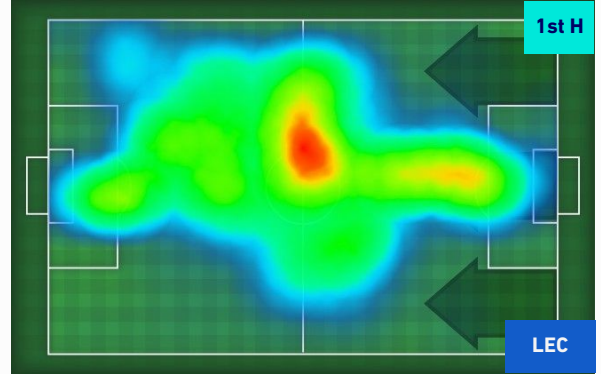

Bologna 23/10/2022 RENATO DALL'ARA STADIUM - 15:00

BOLOGNA

2-0

LECCE

HEATMAP

BOLOGNA

2-0

LECCE

PLAYERS AVERAGE POSITION

Legend:

- 1st Substitution Player in
- 2nd Substitution Player in
- 3rd Substitution Player in
- 4th Substitution Player in
- 5th Substitution Player in

- Player out
- Player out
- Player out
- Player out
- Player out