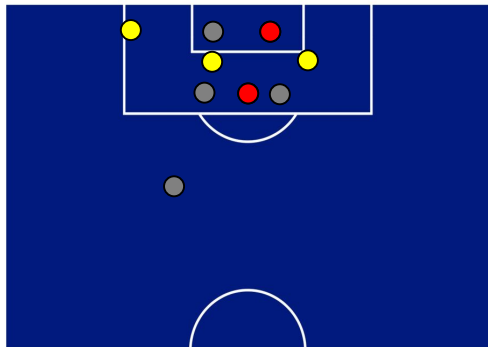

- Player in / out
- Player in / out
- Player in / out
- Player in / out

-
-
-
-

BOLOGNA

2-0

LECCE

TEAM'S DEFENSE POSITION 1st H

TEAM'S DEFENSE POSITION 2nd H

BOLOGNA

2-0

LECCE

TEAM'S DEFENSE POSITION [BALL POSSESSION]

TEAM'S DEFENSE POSITION [NO BALL POSSESSION]

Bologna 23/10/2022 RENATO DALL'ARA STADIUM - 15:00

BOLOGNA

2-0

LECCE

ATTEMPTS MAP

2	Goals	0
5	On target	4
4	Off target	3
0	Blocked	1

CROSSES COMPLETED MAP

4	Success Cross	5
10	Total Cross	7
40	Precision (%)	71

TOUCH MAP

687	Total Balls Played	635
231	DEFENSIVE	209
299	MIDFIELD	281
157	ATTACK ZONE	145