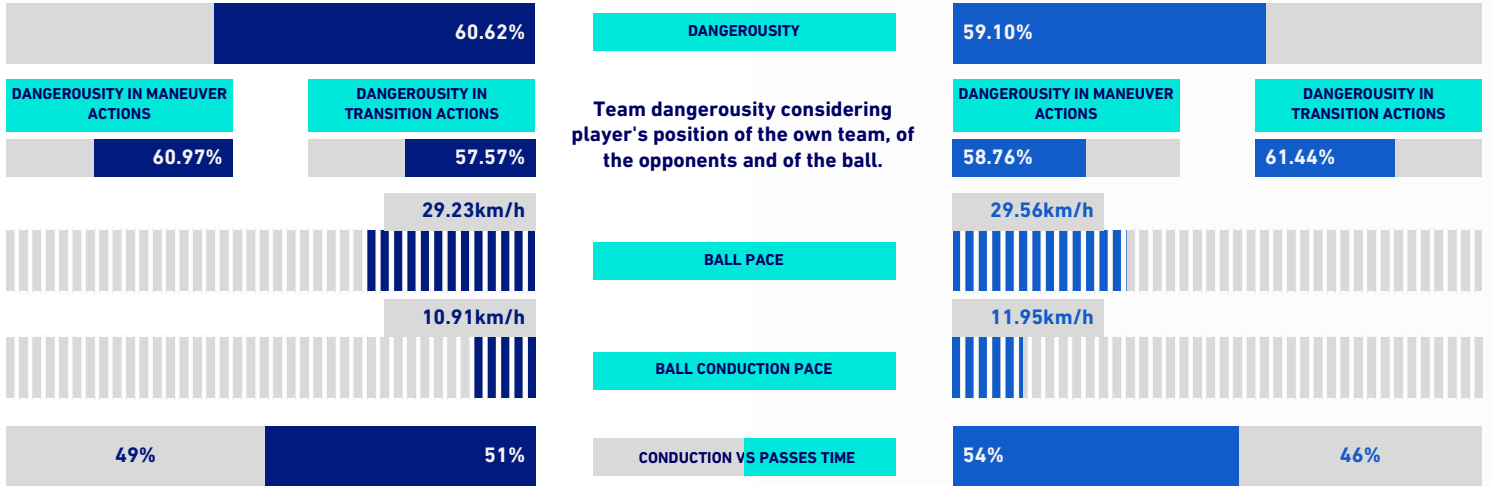

BOLOGNA

2-0

LECCE

VIRTUAL COACH

TEAM INDICATORS

RECORDMEN

PASS GAIN

Number of players overtaken by a vertical pass (only successful passes are considered). It shows how much a player tends to overcome the opponent's pressure lines.