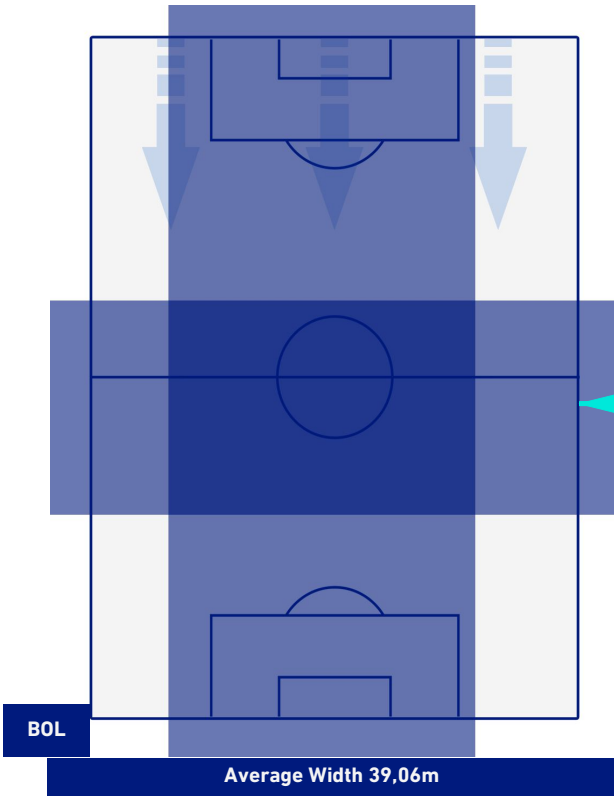

BOLOGNA

2-0

LECCE

TEAM'S DEFENSE POSITION [BALL POSSESSION]