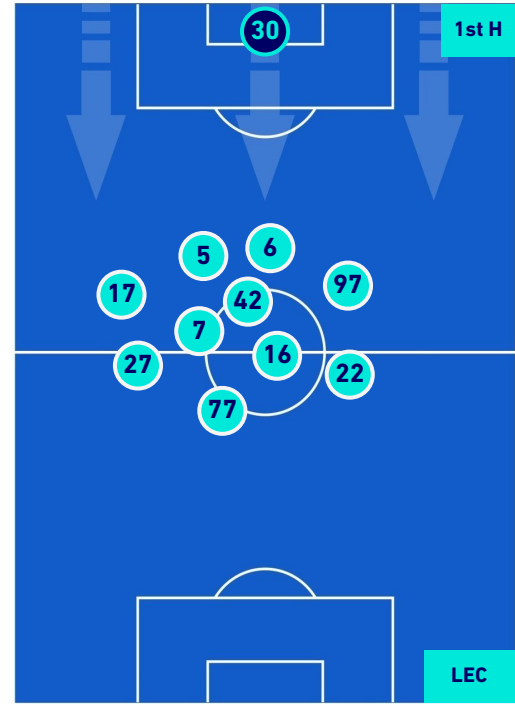

Bologna 23/10/2022 RENATO DALL'ARA STADIUM - 15:00

BOLOGNA

2-0

LECCE

HEATMAP

BOLOGNA

2-0

LECCE

PLAYERS AVERAGE POSITION

Legend:

- 1st Substitution Player in
- 2nd Substitution Player in
- 3rd Substitution Player in
- 4th Substitution Player in
- 5th Substitution Player in

- Player out
- Player out
- Player out
- Player out
- Player out