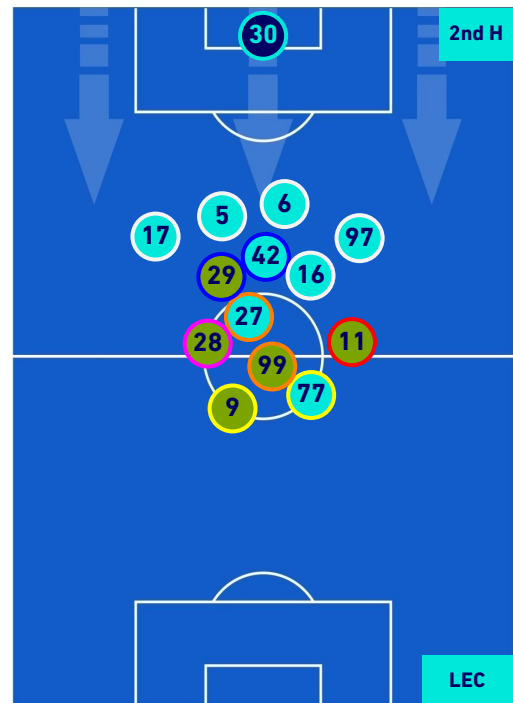

Legend:

- 1st Substitution Player in
- 2nd Substitution Player in
- 3rd Substitution Player in
- 4th Substitution Player in
- 5th Substitution Player in

- Player out
- Player out
- Player out
- Player out
- Player out

- Player in / out
- Player in / out
- Player in / out
- Player in / out
- Player in / out

-
-
-
-
-

Bologna 23/10/2022 RENATO DALL'ARA STADIUM - 15:00

BOLOGNA

2-0

LECCE

PLAYERS AVERAGE POSITION [NO BALL POSSESSION]

Legend:

- 1st Substitution ● Player in
- 2nd Substitution ● Player in
- 3rd Substitution ● Player in
- 4th Substitution ● Player in
- 5th Substitution ● Player in

- Player out
- Player out
- Player out
- Player out
- Player out