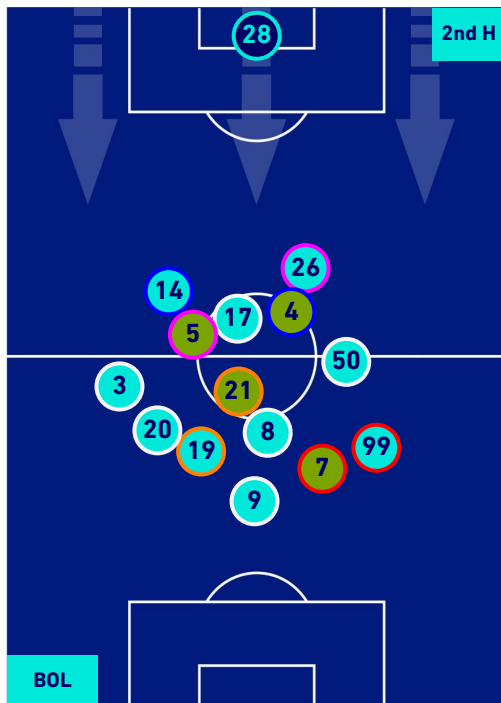

PLAYERS AVERAGE POSITION

Legend:

- 1st Substitution Player in
- 2nd Substitution Player in
- 3rd Substitution Player in
- 4th Substitution Player in
- 5th Substitution Player in

- Player out
- Player out
- Player out
- Player out
- Player out

- Player in / out
- Player in / out
- Player in / out
- Player in / out
- Player in / out

-
-
-
-
-

Bologna 23/10/2022 RENATO DALL'ARA STADIUM - 15:00

BOLOGNA

2-0

LECCE

PLAYERS AVERAGE POSITION [BALL POSSESSION]

Legend:

- 1st Substitution Player in
- 2nd Substitution Player in
- 3rd Substitution Player in
- 4th Substitution Player in
- 5th Substitution Player in

- Player out
- Player out
- Player out
- Player out
- Player out