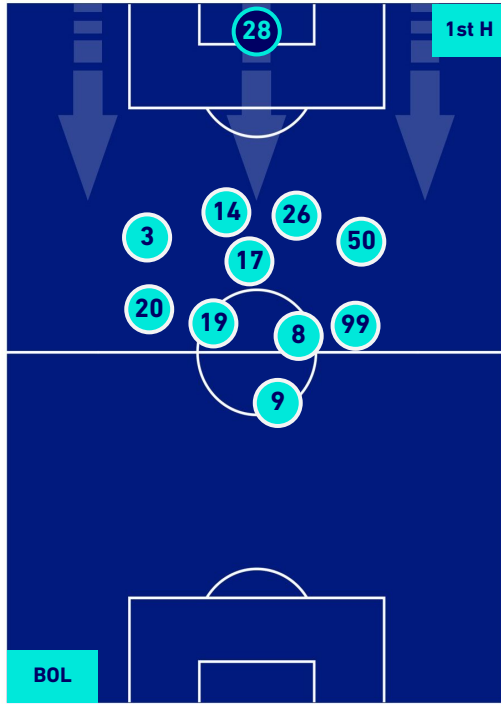

Legend:

- 1st Substitution Player in
- 2nd Substitution Player in
- 3rd Substitution Player in
- 4th Substitution Player in
- 5th Substitution Player in

- Player out
- Player out
- Player out
- Player out
- Player out

- Player in / out
- Player in / out
- Player in / out
- Player in / out
- Player in / out

-
-
-
-
-

Bologna 23/10/2022 RENATO DALL'ARA STADIUM - 15:00

BOLOGNA

2-0

LECCE

PLAYERS AVERAGE POSITION [NO BALL POSSESSION]

Legend:

- 1st Substitution ● Player in
- 2nd Substitution ● Player in
- 3rd Substitution ● Player in
- 4th Substitution ● Player in
- 5th Substitution ● Player in

- Player out
- Player out
- Player out
- Player out
- Player out