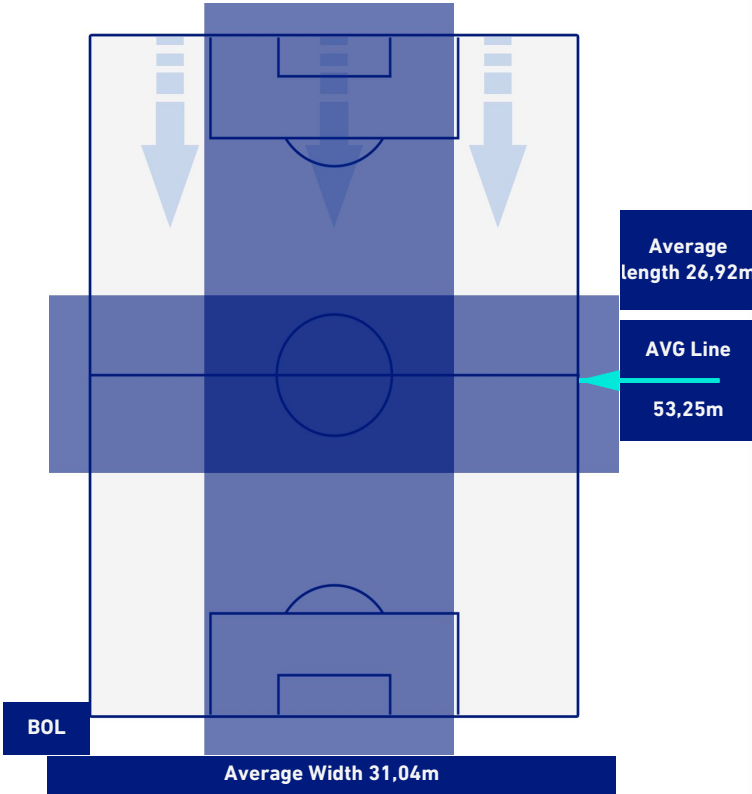

- Player in / out
- Player in / out
- Player in / out
- Player in / out

-
-
-
-

BOLOGNA

2-0

LECCE

TEAM'S DEFENSE POSITION 1st H

TEAM'S DEFENSE POSITION 2nd H

BOLOGNA