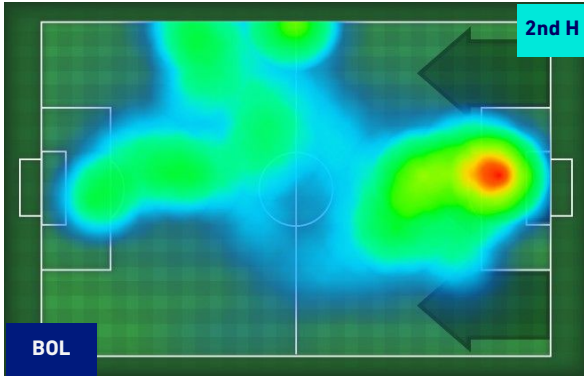

Bologna 23/10/2022 RENATO DALL'ARA STADIUM - 15:00

BOLOGNA

2-0

LECCE

HEATMAP

BOLOGNA

2-0

LECCE

PLAYERS AVERAGE POSITION

Legend:

- 1st Substitution Player in
- 2nd Substitution Player in
- 3rd Substitution Player in
- 4th Substitution Player in
- 5th Substitution Player in

- Player out
- Player out
- Player out
- Player out
- Player out