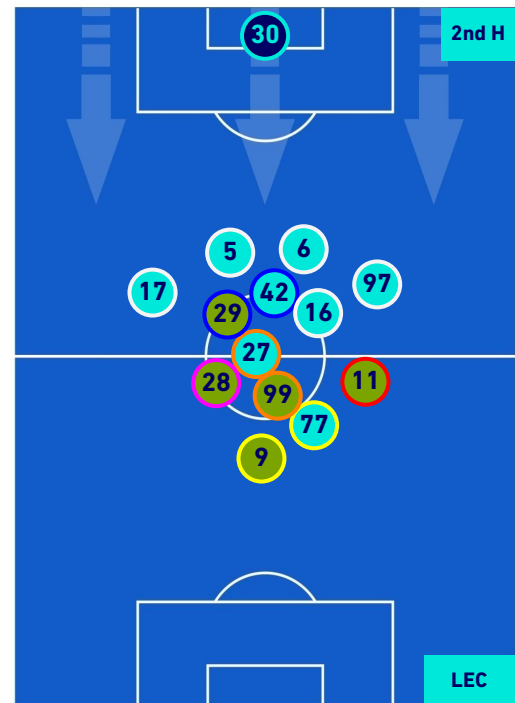

Bologna 23/10/2022 RENATO DALL'ARA STADIUM - 15:00

BOLOGNA

2-0

LECCE

HEATMAP

BOLOGNA

2-0

LECCE

PLAYERS AVERAGE POSITION

Legend:

- 1st Substitution Player in
- 2nd Substitution Player in
- 3rd Substitution Player in
- 4th Substitution Player in
- 5th Substitution Player in

- Player out
- Player out
- Player out
- Player out
- Player out