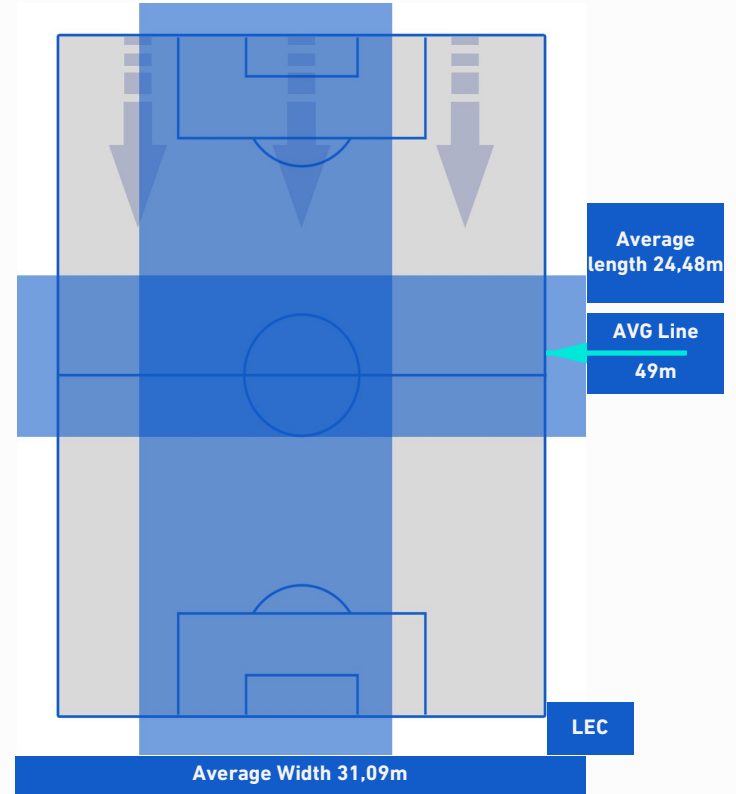

- Player in / out
- Player in / out
- Player in / out
- Player in / out

-
-
-
-

BOLOGNA

2-0

LECCE

TEAM'S DEFENSE POSITION 1st H

TEAM'S DEFENSE POSITION 2nd H

BOLOGNA