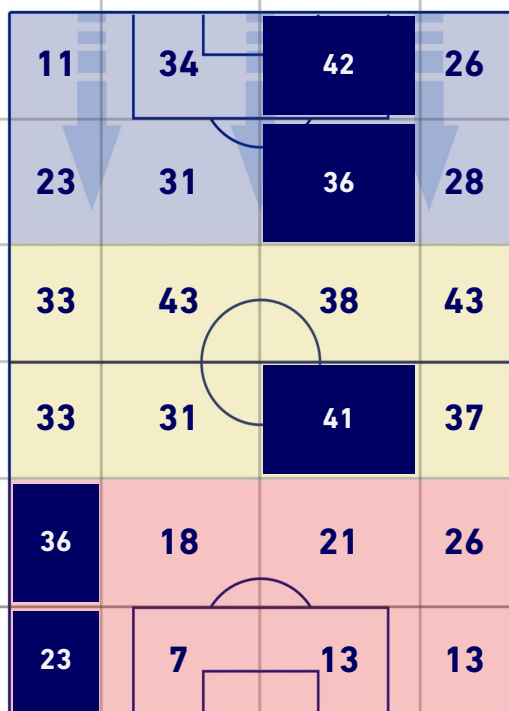

ATTEMPTS MAP

2	Goals	0
5	On target	4
4	Off target	3
0	Blocked	1

CROSSES COMPLETED MAP

4	Success Cross	5
10	Total Cross	7
40	Precision (%)	71

TOUCH MAP

687	Total Balls Played	635
231	DEFENSIVE	209
299	MIDFIELD	281
157	ATTACK ZONE	145