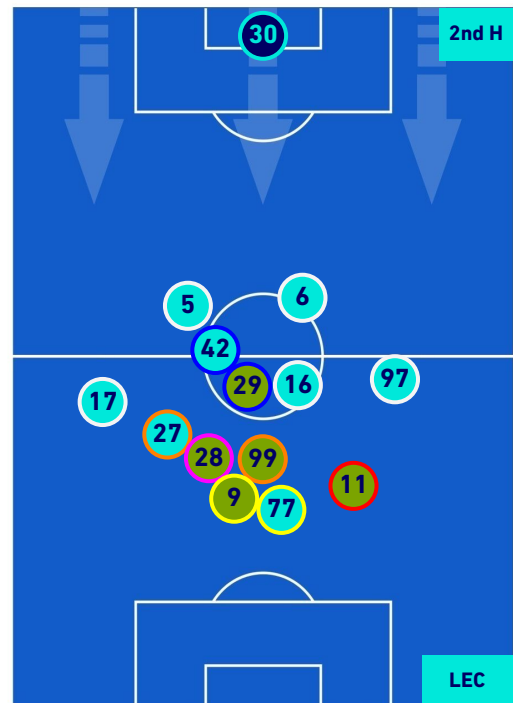

PLAYERS AVERAGE POSITION

Legend:

- 1st Substitution Player in
- 2nd Substitution Player in
- 3rd Substitution Player in
- 4th Substitution Player in
- 5th Substitution Player in

- Player out
- Player out
- Player out
- Player out
- Player out

- Player in / out
- Player in / out
- Player in / out
- Player in / out
- Player in / out

-
-
-
-
-

Bologna 23/10/2022 RENATO DALL'ARA STADIUM - 15:00

BOLOGNA

2-0

LECCE

PLAYERS AVERAGE POSITION [BALL POSSESSION]

Legend:

- 1st Substitution Player in
- 2nd Substitution Player in
- 3rd Substitution Player in
- 4th Substitution Player in
- 5th Substitution Player in

- Player out
- Player out
- Player out
- Player out
- Player out