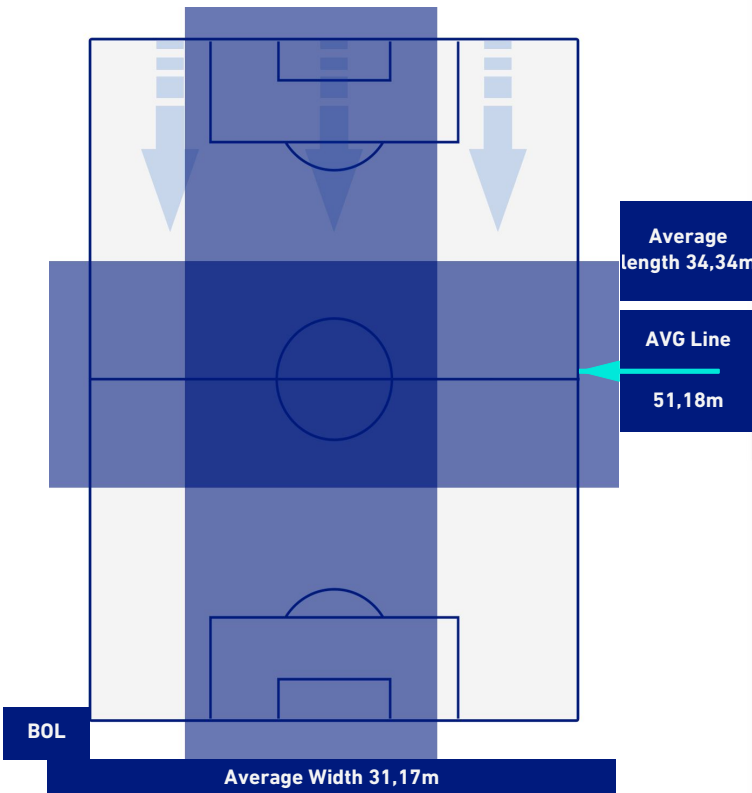

- Player in / out
- Player in / out
- Player in / out
- Player in / out

-
-
-
-

BOLOGNA

2-0

LECCE

TEAM'S DEFENSE POSITION 1st H

TEAM'S DEFENSE POSITION 2nd H

BOLOGNA