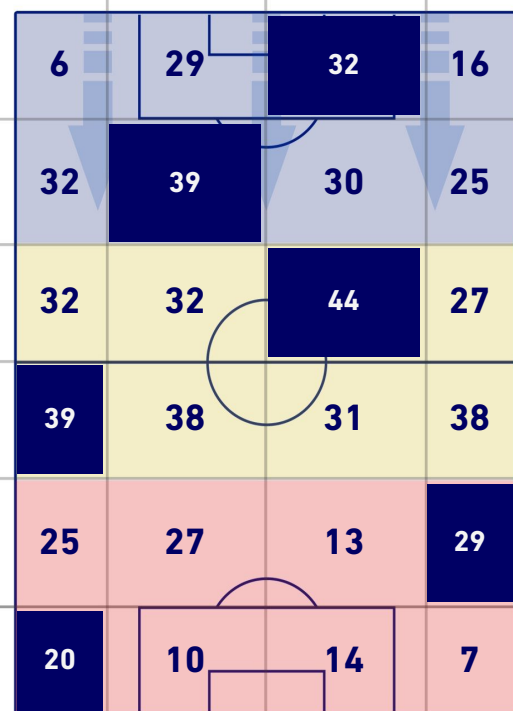

687	Total Balls Played	635
231	DEFENSIVE	209
299	MIDFIELD	281
157	ATTACK ZONE	145

20	Touch in Attacks zone		24
M. ARNAUTOVIC	6	5	F. BASCHIROTTO
L. FERGUSON	4	4	A. CEESAY
R. ORSOLINI	4	4	J. GONZALEZ