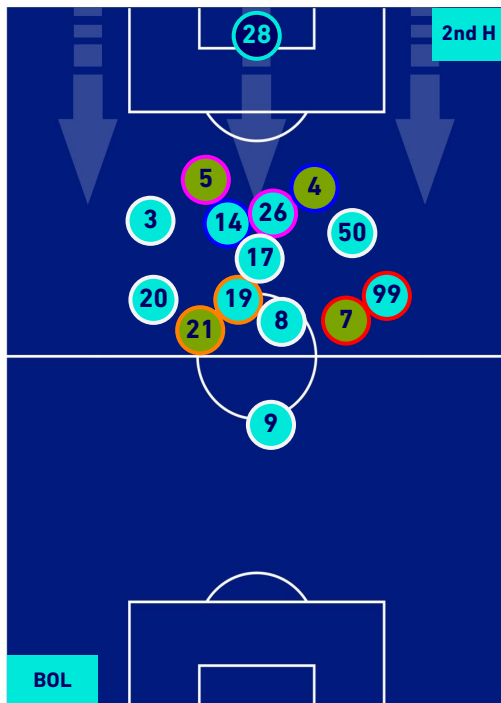

Legend:

- 1st Substitution Player in
- 2nd Substitution Player in
- 3rd Substitution Player in
- 4th Substitution Player in
- 5th Substitution Player in

- Player out
- Player out
- Player out
- Player out
- Player out

- Player in / out
- Player in / out
- Player in / out
- Player in / out
- Player in / out

-
-
-
-
-

Bologna 23/10/2022 RENATO DALL'ARA STADIUM - 15:00

BOLOGNA

2-0

LECCE

PLAYERS AVERAGE POSITION [NO BALL POSSESSION]

Legend:

- 1st Substitution ● Player in
- 2nd Substitution ● Player in
- 3rd Substitution ● Player in
- 4th Substitution ● Player in
- 5th Substitution ● Player in

- Player out
- Player out
- Player out
- Player out
- Player out