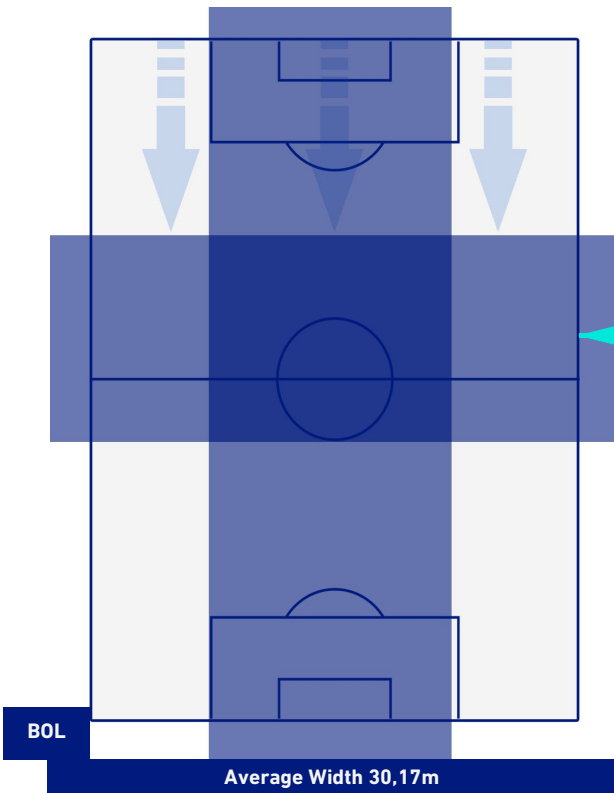

TEAM'S DEFENSE POSITION [NO BALL POSSESSION]