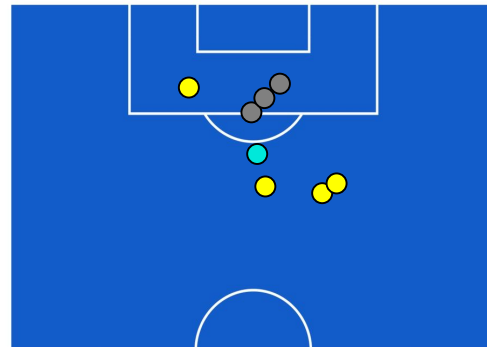

2-0

LECCE

TEAM'S DEFENSE POSITION [BALL POSSESSION]

TEAM'S DEFENSE POSITION [NO BALL POSSESSION]

Bologna 23/10/2022 RENATO DALL'ARA STADIUM - 15:00

BOLOGNA

2-0

LECCE

ATTEMPTS MAP

2	Goals	0
5	On target	4
4	Off target	3
0	Blocked	1

CROSSES COMPLETED MAP

4	Success Cross	5
10	Total Cross	7
40	Precision (%)	71

TOUCH MAP

687	Total Balls Played	635
231	DEFENSIVE	209
299	MIDFIELD	281
157	ATTACK ZONE	145