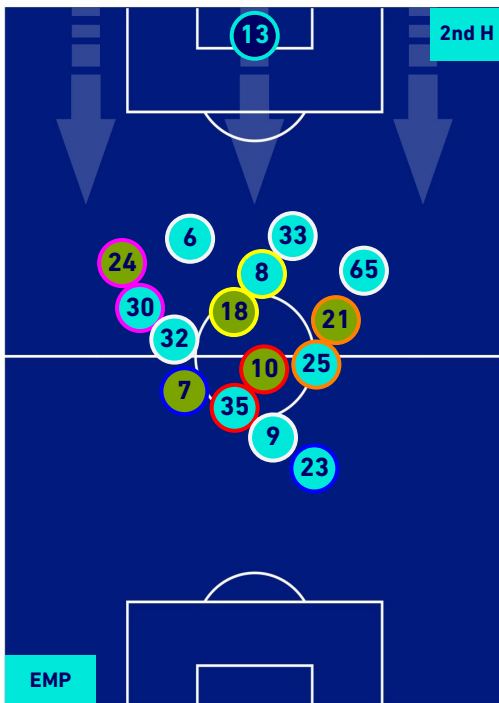

PLAYERS AVERAGE POSITION

Legend:

- 1st Substitution ● Player in
- 2nd Substitution ● Player in
- 3rd Substitution ● Player in
- 4th Substitution ● Player in
- 5th Substitution ● Player in

- Player out
- Player out
- Player out
- Player out
- Player out

- Player in / out
- Player in / out
- Player in / out
- Player in / out

-
-
-
-
-

Empoli 15/10/2022 CARLO CASTELLANI STADIUM - 15:00

EMPOLI

1-0

MONZA

PLAYERS AVERAGE POSITION [BALL POSSESSION]

Legend:

- 1st Substitution ● Player in
- 2nd Substitution ● Player in
- 3rd Substitution ● Player in
- 4th Substitution ● Player in
- 5th Substitution ● Player in

- Player out
- Player out
- Player out
- Player out
- Player out