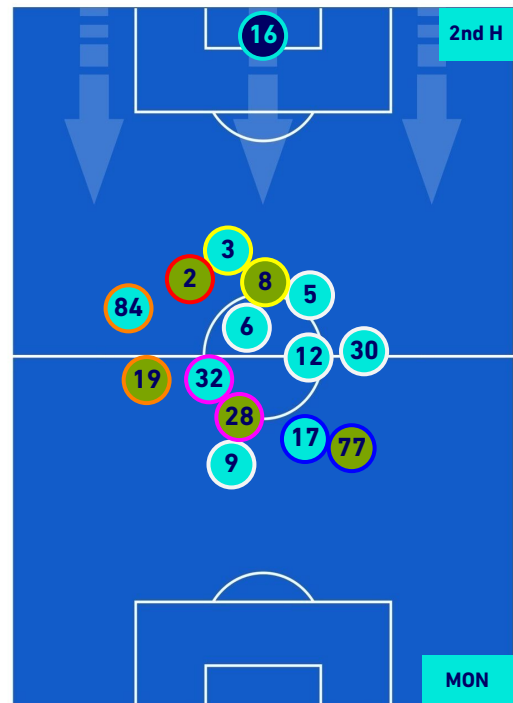

- 1st Substitution ● Player in
- 2nd Substitution ● Player in
- 3rd Substitution ● Player in
- 4th Substitution ● Player in
- 5th Substitution ● Player in

- Player out
- Player out
- Player out
- Player out
- Player out

- Player in / out
- Player in / out
- Player in / out
- Player in / out
- Player in / out

-
-
-
-
-

Empoli 15/10/2022 CARLO CASTELLANI STADIUM - 15:00

EMPOLI

1-0

MONZA

PLAYERS AVERAGE POSITION [NO BALL POSSESSION]

Legend:

- 1st Substitution Player in
- 2nd Substitution Player in
- 3rd Substitution Player in
- 4th Substitution Player in
- 5th Substitution Player in

- Player out
- Player out
- Player out
- Player out
- Player out