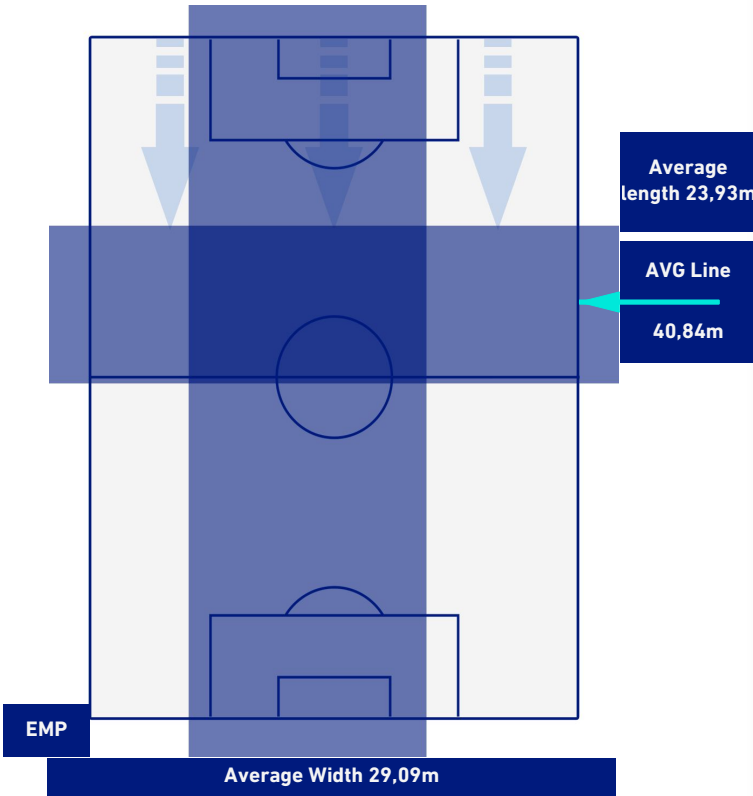

- Player in / out
- Player in / out
- Player in / out
- Player in / out
- Player in / out

-
-
-
-
-

EMPOLI

1-0

MONZA

TEAM'S DEFENSE POSITION 1st H

TEAM'S DEFENSE POSITION 2nd H

EMPOLI