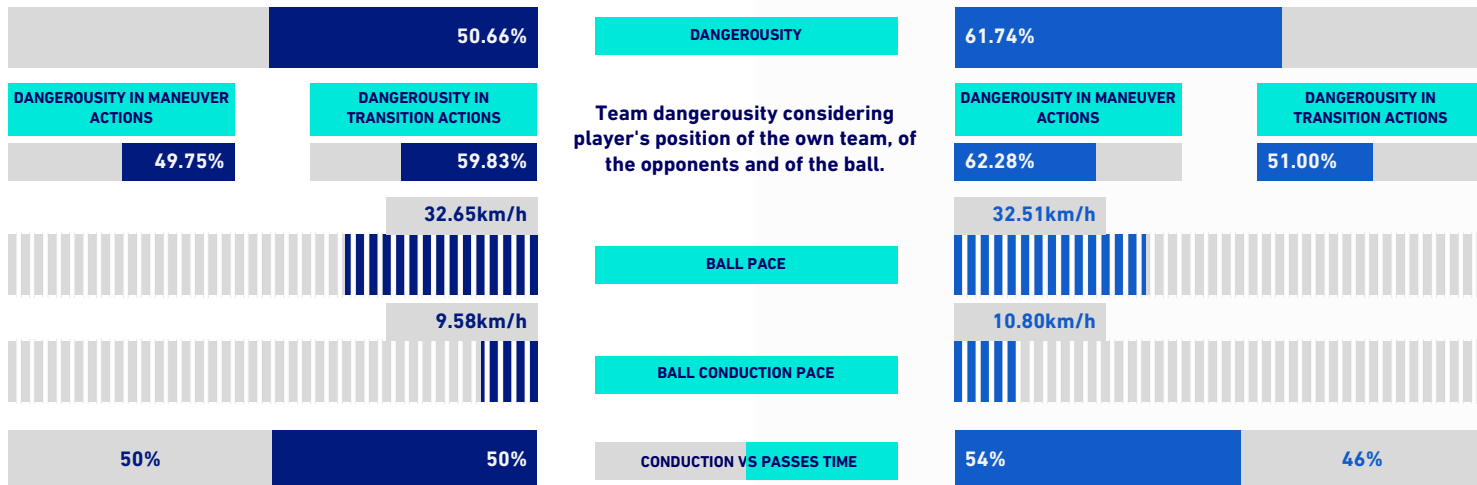

EMPOLI

1-0

MONZA

VIRTUAL COACH

TEAM INDICATORS

RECORDMEN

PASS GAIN

Number of players overtaken by a vertical pass (only successful passes are considered). It shows how much a player tends to overcome the opponent's pressure lines.