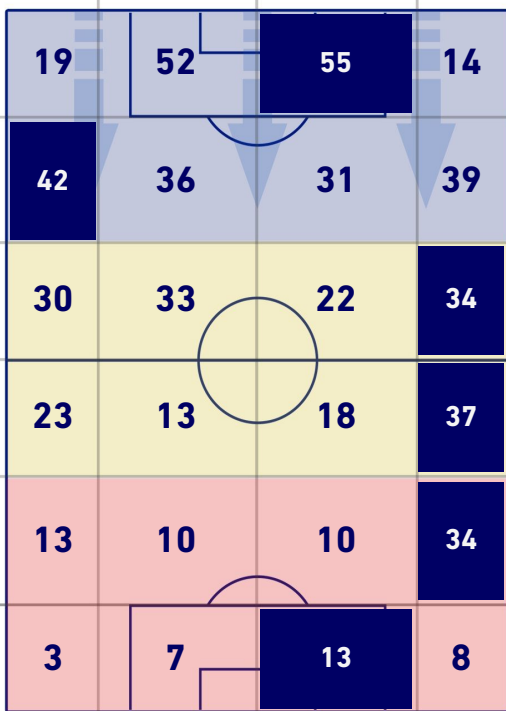

ATTEMPTS MAP

1	Goals	0
5	On target	4
5	Off target	7
1	Blocked	5

CROSSES COMPLETED MAP

6	Success Cross	8
10	Total Cross	29
60	Precision (%)	28

TOUCH MAP

596	Total Balls Played	846
288	DEFENSIVE	178
210	MIDFIELD	361
98	ATTACK ZONE	307