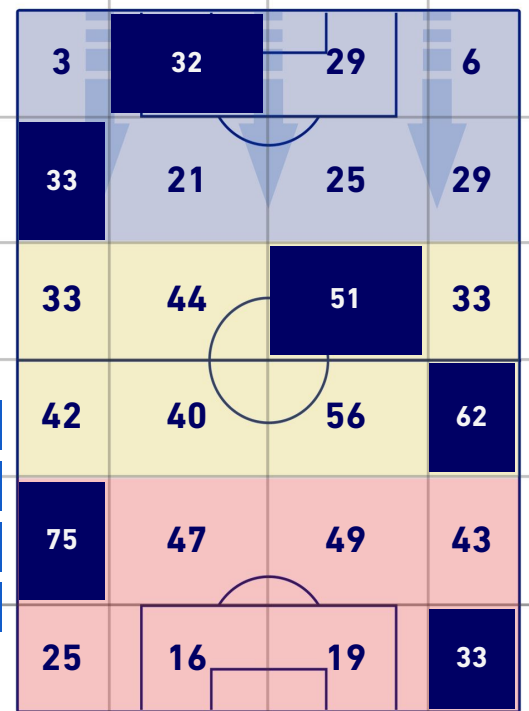

ATTEMPTS MAP

1	Goals	0
5	On target	4
5	Off target	7
1	Blocked	5

CROSSES COMPLETED MAP

6	Success Cross	8
10	Total Cross	29
60	Precision (%)	28

TOUCH MAP

596	Total Balls Played	846
288	DEFENSIVE	178
210	MIDFIELD	361
98	ATTACK ZONE	307

20	Touch in Attacks zone		35
M. DESTRO	10	6	G. CAPRARI
M. SATRIANO	3	6	M. D'ALESSANDRO
T. BALDANZI	2	6	C. GYTKJAER

Empoli 15/10/2022 CARLO CASTELLANI STADIUM - 15:00

EMPOLI

1-0

MONZA

HEAD TO HEAD

FORWARDS

3/3	Attempts on target/Attempts	1/2
3	Touch in Penalty Attacks zone	6