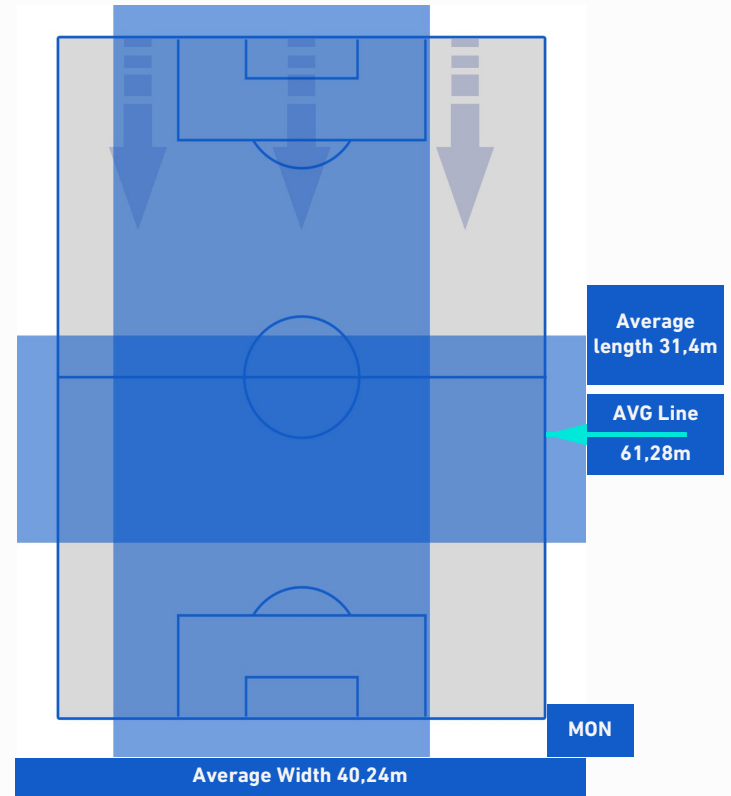

EMPOLI

1-0

MONZA

TEAM'S DEFENSE POSITION [BALL POSSESSION]