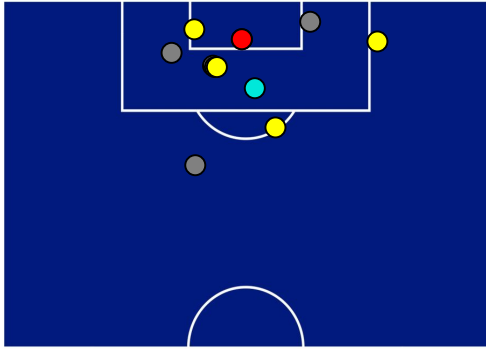

Legend:

- 1st Substitution Player in
- 2nd Substitution Player in
- 3rd Substitution Player in
- 4th Substitution Player in
- 5th Substitution Player in

- Player out
- Player out
- Player out
- Player out
- Player out

1-0

MONZA

TEAM'S DEFENSE POSITION [BALL POSSESSION]

TEAM'S DEFENSE POSITION [NO BALL POSSESSION]

Empoli 15/10/2022 CARLO CASTELLANI STADIUM - 15:00

EMPOLI

1-0

MONZA

ATTEMPTS MAP

1	Goals	0
5	On target	4
5	Off target	7
1	Blocked	5

CROSSES COMPLETED MAP

6	Success Cross	8
10	Total Cross	29
60	Precision (%)	28

TOUCH MAP

596	Total Balls Played	846
288	DEFENSIVE	178
210	MIDFIELD	361
98	ATTACK ZONE	307