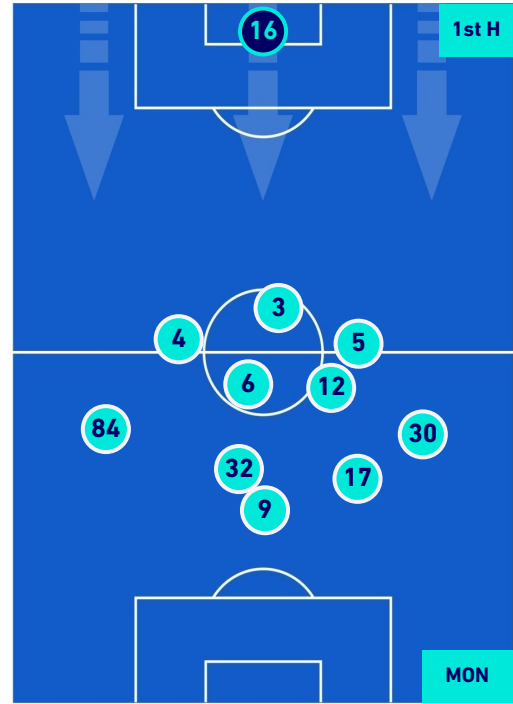

PLAYERS AVERAGE POSITION

Legend:

- 1st Substitution ● Player in
- 2nd Substitution ● Player in
- 3rd Substitution ● Player in
- 4th Substitution ● Player in
- 5th Substitution ● Player in

- Player out
- Player out
- Player out
- Player out
- Player out

- Player in / out
- Player in / out
- Player in / out
- Player in / out

-
-
-
-
-

Empoli 15/10/2022 CARLO CASTELLANI STADIUM - 15:00

EMPOLI

1-0

MONZA

PLAYERS AVERAGE POSITION [BALL POSSESSION]

Legend:

- 1st Substitution ● Player in
- 2nd Substitution ● Player in
- 3rd Substitution ● Player in
- 4th Substitution ● Player in
- 5th Substitution ● Player in

- Player out
- Player out
- Player out
- Player out
- Player out