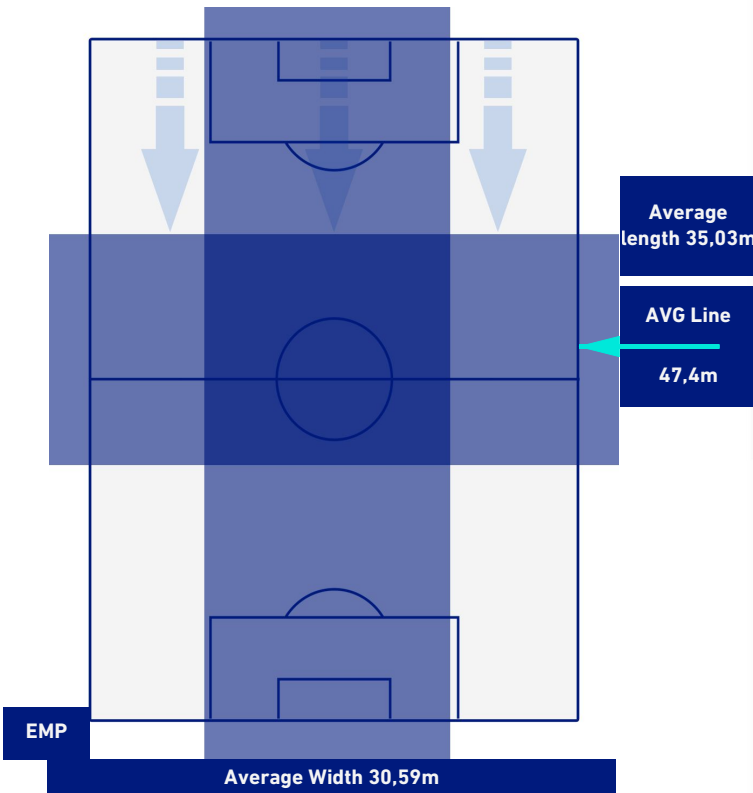

- Player in / out
- Player in / out
- Player in / out
- Player in / out
- Player in / out

-
-
-
-
-

EMPOLI

1-0

MONZA

TEAM'S DEFENSE POSITION 1st H

TEAM'S DEFENSE POSITION 2nd H

EMPOLI