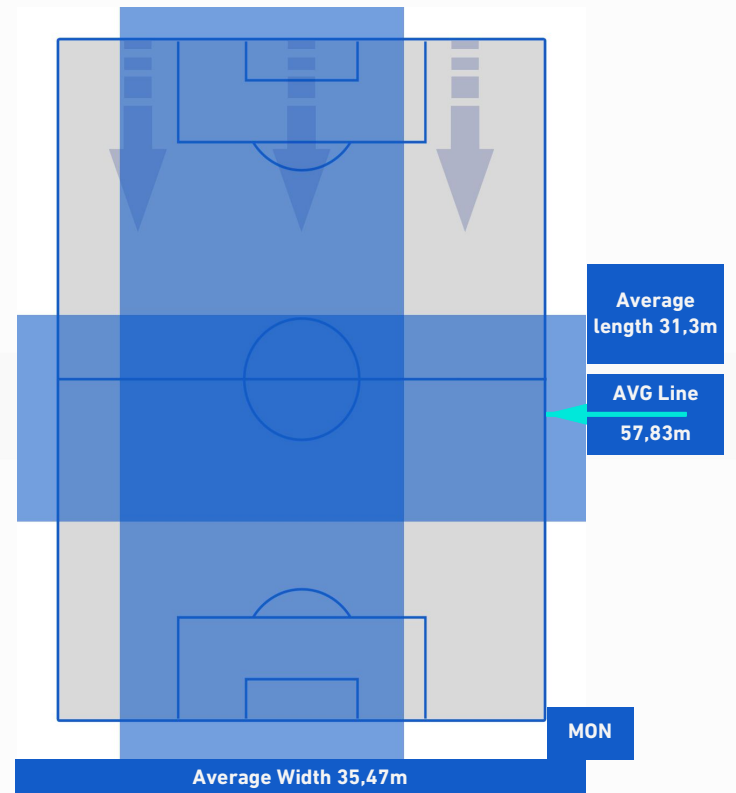

Legend:

- 1st Substitution Player in
- 2nd Substitution Player in
- 3rd Substitution Player in
- 4th Substitution Player in
- 5th Substitution Player in

- Player out
- Player out
- Player out
- Player out
- Player out

- Player in / out
- Player in / out
- Player in / out
- Player in / out
- Player in / out

-
-
-
-
-

EMPOLI

1-0

MONZA

TEAM'S DEFENSE POSITION 1st H

TEAM'S DEFENSE POSITION 2nd H

EMPOLI