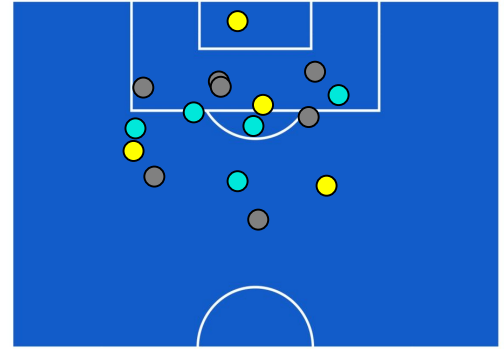

Legend:

- 1st Substitution Player in
- 2nd Substitution Player in
- 3rd Substitution Player in
- 4th Substitution Player in
- 5th Substitution Player in

- Player out
- Player out
- Player out
- Player out
- Player out

1-0

MONZA

TEAM'S DEFENSE POSITION [BALL POSSESSION]

TEAM'S DEFENSE POSITION [NO BALL POSSESSION]

Empoli 15/10/2022 CARLO CASTELLANI STADIUM - 15:00

EMPOLI

1-0

MONZA

ATTEMPTS MAP

1	Goals	0
5	On target	4
5	Off target	7
1	Blocked	5

CROSSES COMPLETED MAP

6	Success Cross	8
10	Total Cross	29
60	Precision (%)	28

TOUCH MAP

596	Total Balls Played	846
288	DEFENSIVE	178
210	MIDFIELD	361
98	ATTACK ZONE	307