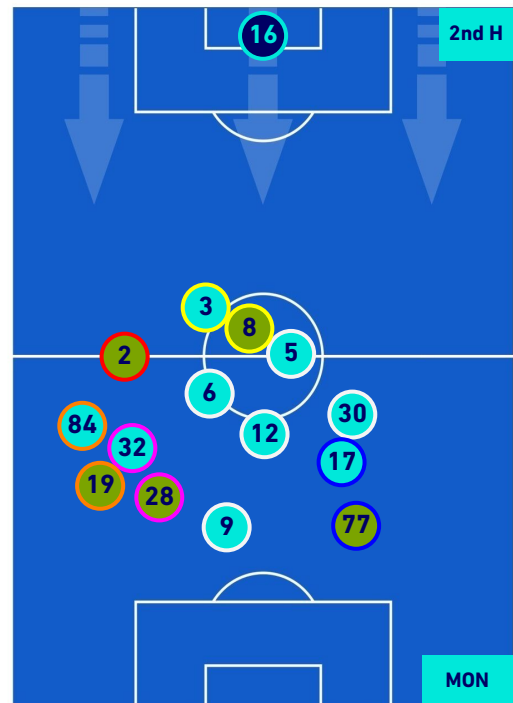

PLAYERS AVERAGE POSITION

Legend:

- 1st Substitution ● Player in
- 2nd Substitution ● Player in
- 3rd Substitution ● Player in
- 4th Substitution ● Player in
- 5th Substitution ● Player in

- Player out
- Player out
- Player out
- Player out
- Player out

- Player in / out
- Player in / out
- Player in / out
- Player in / out

-
-
-
-
-

Empoli 15/10/2022 CARLO CASTELLANI STADIUM - 15:00

EMPOLI

1-0

MONZA

PLAYERS AVERAGE POSITION [BALL POSSESSION]

Legend:

- 1st Substitution ● Player in
- 2nd Substitution ● Player in
- 3rd Substitution ● Player in
- 4th Substitution ● Player in
- 5th Substitution ● Player in

- Player out
- Player out
- Player out
- Player out
- Player out