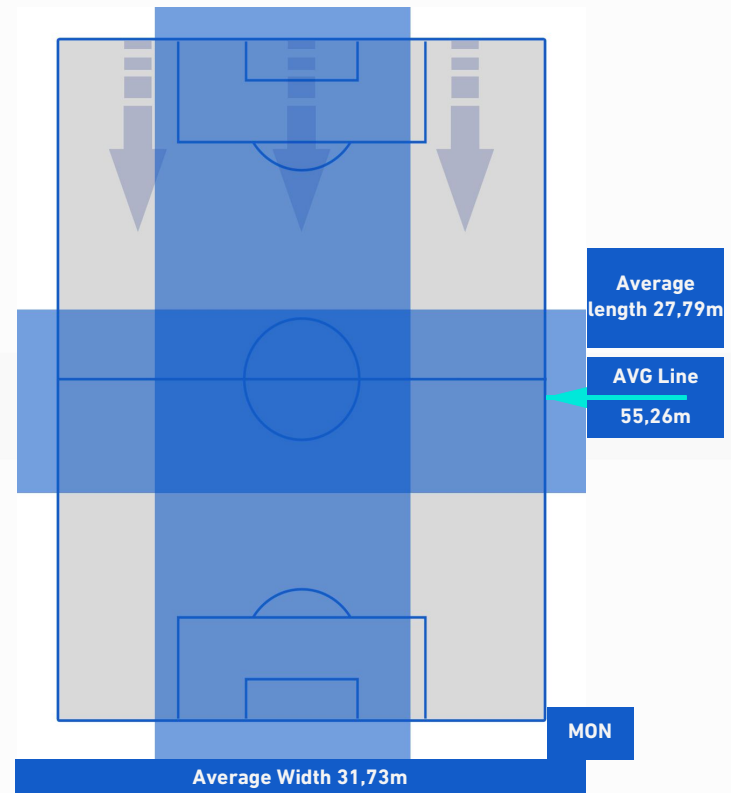

TEAM'S DEFENSE POSITION [NO BALL POSSESSION]