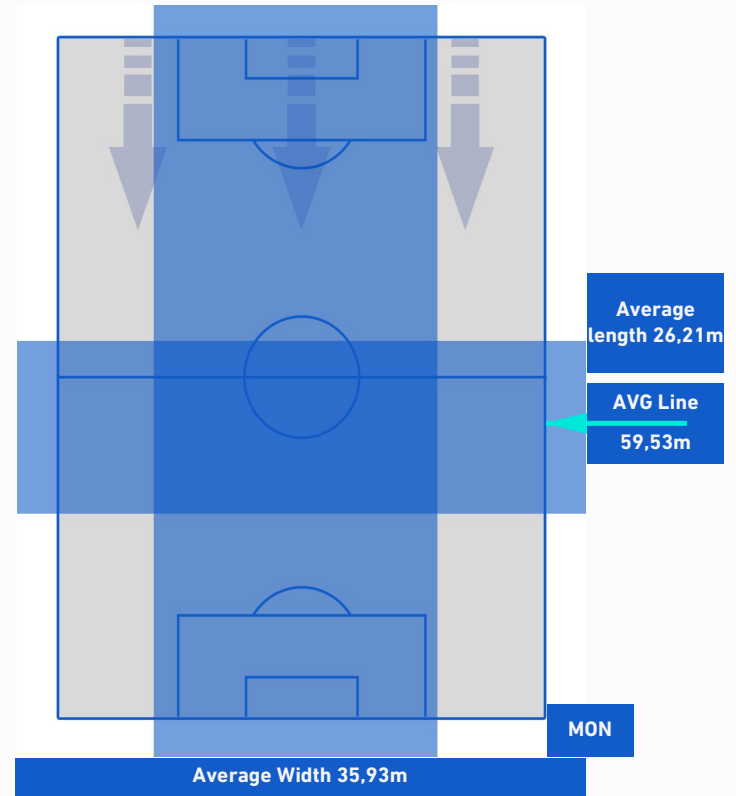

Legend:

- 1st Substitution Player in
- 2nd Substitution Player in
- 3rd Substitution Player in
- 4th Substitution Player in
- 5th Substitution Player in

- Player out
- Player out
- Player out
- Player out
- Player out

- Player in / out
- Player in / out
- Player in / out
- Player in / out
- Player in / out

-
-
-
-
-

EMPOLI

1-0

MONZA

TEAM'S DEFENSE POSITION 1st H

TEAM'S DEFENSE POSITION 2nd H

EMPOLI