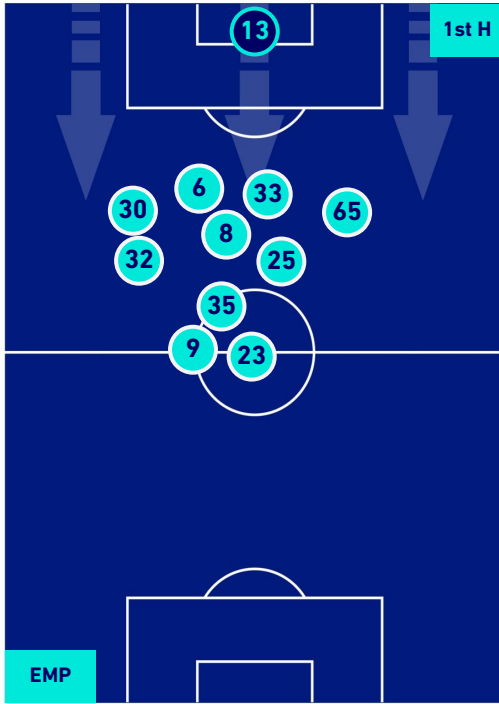

- 1st Substitution ● Player in
- 2nd Substitution ● Player in
- 3rd Substitution ● Player in
- 4th Substitution ● Player in
- 5th Substitution ● Player in

- Player out
- Player out
- Player out
- Player out
- Player out

- Player in / out
- Player in / out
- Player in / out
- Player in / out
- Player in / out

-
-
-
-
-

Empoli 15/10/2022 CARLO CASTELLANI STADIUM - 15:00

EMPOLI

1-0

MONZA

PLAYERS AVERAGE POSITION [NO BALL POSSESSION]

Legend:

- 1st Substitution Player in
- 2nd Substitution Player in
- 3rd Substitution Player in
- 4th Substitution Player in
- 5th Substitution Player in

- Player out
- Player out
- Player out
- Player out
- Player out