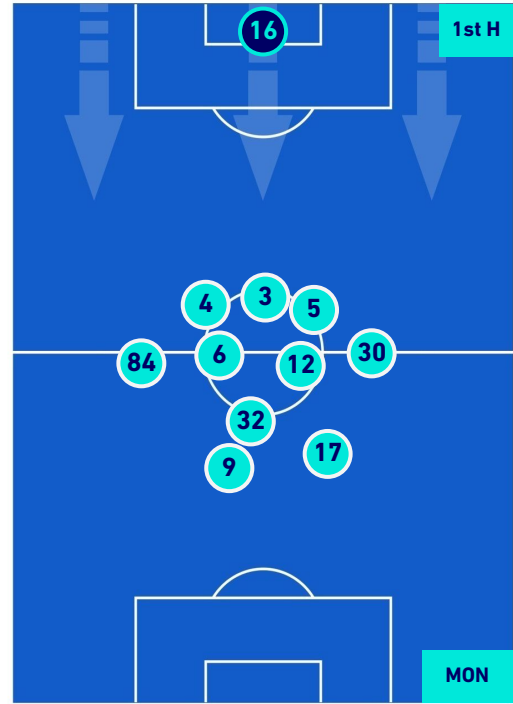

- 1st Substitution ● Player in
- 2nd Substitution ● Player in
- 3rd Substitution ● Player in
- 4th Substitution ● Player in
- 5th Substitution ● Player in

- Player out
- Player out
- Player out
- Player out
- Player out

- Player in / out
- Player in / out
- Player in / out
- Player in / out
- Player in / out

-
-
-
-
-

Empoli 15/10/2022 CARLO CASTELLANI STADIUM - 15:00

EMPOLI

1-0

MONZA

PLAYERS AVERAGE POSITION [NO BALL POSSESSION]

Legend:

- 1st Substitution Player in
- 2nd Substitution Player in
- 3rd Substitution Player in
- 4th Substitution Player in
- 5th Substitution Player in

- Player out
- Player out
- Player out
- Player out
- Player out