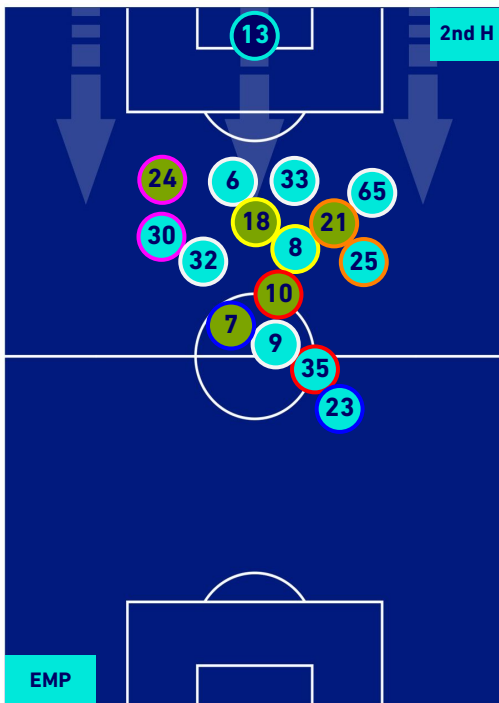

- 1st Substitution ● Player in
- 2nd Substitution ● Player in
- 3rd Substitution ● Player in
- 4th Substitution ● Player in
- 5th Substitution ● Player in

- Player out
- Player out
- Player out
- Player out
- Player out

- Player in / out
- Player in / out
- Player in / out
- Player in / out
- Player in / out

-
-
-
-
-

Empoli 15/10/2022 CARLO CASTELLANI STADIUM - 15:00

EMPOLI

1-0

MONZA

PLAYERS AVERAGE POSITION [NO BALL POSSESSION]

Legend:

- 1st Substitution Player in
- 2nd Substitution Player in
- 3rd Substitution Player in
- 4th Substitution Player in
- 5th Substitution Player in

- Player out
- Player out
- Player out
- Player out
- Player out