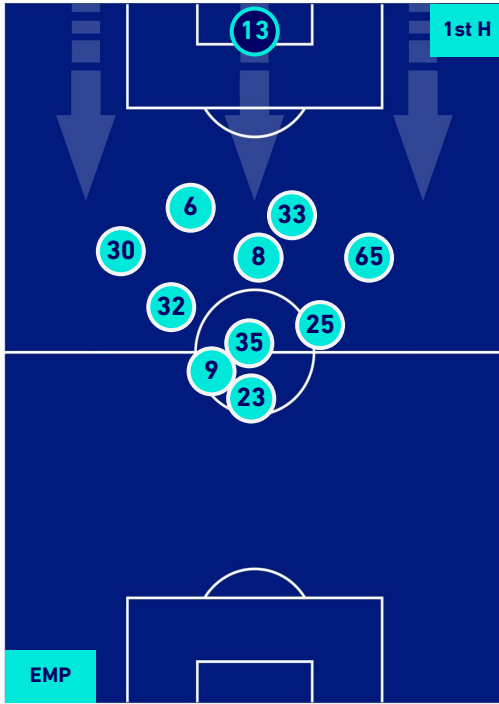

PLAYERS AVERAGE POSITION

Legend:

- 1st Substitution ● Player in
- 2nd Substitution ● Player in
- 3rd Substitution ● Player in
- 4th Substitution ● Player in
- 5th Substitution ● Player in

- Player out
- Player out
- Player out
- Player out
- Player out

- Player in / out
- Player in / out
- Player in / out
- Player in / out

-
-
-
-
-

Empoli 15/10/2022 CARLO CASTELLANI STADIUM - 15:00

EMPOLI

1-0

MONZA

PLAYERS AVERAGE POSITION [BALL POSSESSION]

Legend:

- 1st Substitution ● Player in
- 2nd Substitution ● Player in
- 3rd Substitution ● Player in
- 4th Substitution ● Player in
- 5th Substitution ● Player in

- Player out
- Player out
- Player out
- Player out
- Player out