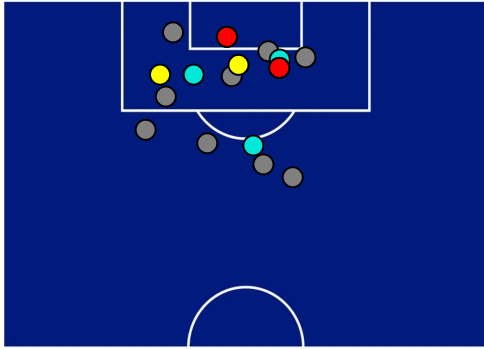

Legend:

- 1st Substitution ● Player in
- 2nd Substitution ● Player in
- 3rd Substitution ● Player in
- 4th Substitution ● Player in
- 5th Substitution ● Player in

- Player out
- Player out
- Player out
- Player out
- Player out

- Player in / out
- Player in / out
- Player in / out
- Player in / out
- Player in / out

-
-
-
-
-

ATALANTA

2-1

SASSUOLO

TEAM'S DEFENSE POSITION 1st H

TEAM'S DEFENSE POSITION 2nd H

ATALANTA

2-1

SASSUOLO

TEAM'S DEFENSE POSITION [BALL POSSESSION]

TEAM'S DEFENSE POSITION [NO BALL POSSESSION]

Bergamo 15/10/2022 GEWISS STADIUM STADIUM - 20:45

ATALANTA

2-1

SASSUOLO

ATTEMPTS MAP

2	Goals	1
4	On target	3
9	Off target	6
3	Blocked	2

CROSSES COMPLETED MAP

7	Success Cross	8
12	Total Cross	18
58	Precision (%)	44

TOUCH MAP

771	Total Balls Played	806
265	DEFENSIVE	285
317	MIDFIELD	364
189	ATTACK ZONE	157