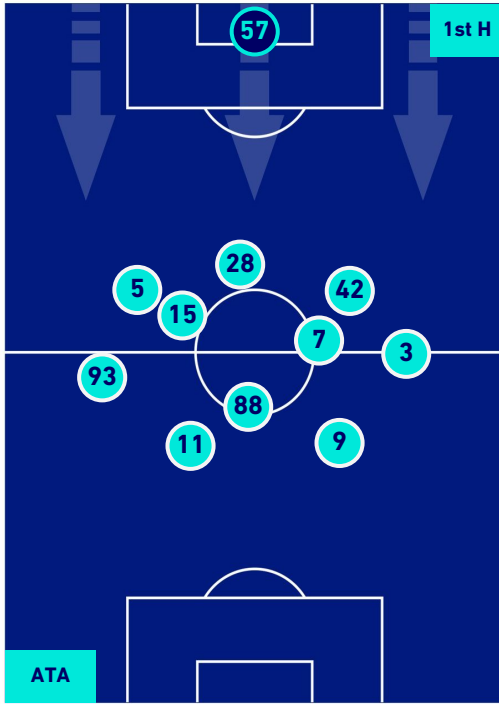

Bergamo 15/10/2022 GEWISS STADIUM STADIUM - 20:45

ATALANTA

2-1

SASSUOLO

HEATMAP

ATALANTA

2-1

SASSUOLO

PLAYERS AVERAGE POSITION

Legend:

- 1st Substitution Player in
- 2nd Substitution Player in
- 3rd Substitution Player in
- 4th Substitution Player in
- 5th Substitution Player in

- Player out
- Player out
- Player out
- Player out
- Player out