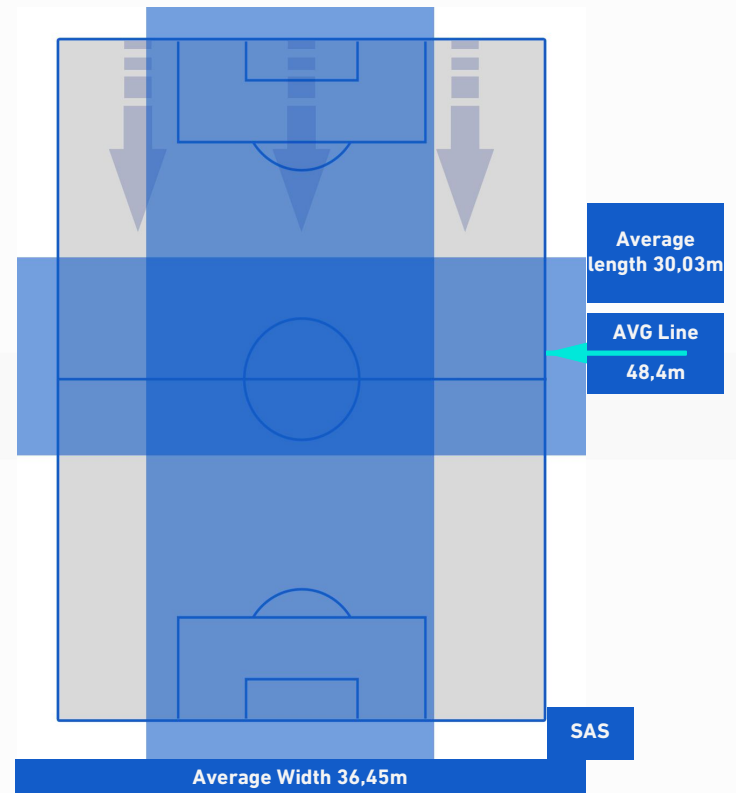

2-1

SASSUOLO

TEAM'S DEFENSE POSITION [BALL POSSESSION]

TEAM'S DEFENSE POSITION [NO BALL POSSESSION]

Bergamo 15/10/2022 GEWISS STADIUM STADIUM - 20:45

ATALANTA

2-1

SASSUOLO

ATTEMPTS MAP

2	Goals	1
4	On target	3
9	Off target	6
3	Blocked	2

CROSSES COMPLETED MAP

7	Success Cross	8
12	Total Cross	18
58	Precision (%)	44

TOUCH MAP

771	Total Balls Played	806
265	DEFENSIVE	285
317	MIDFIELD	364
189	ATTACK ZONE	157