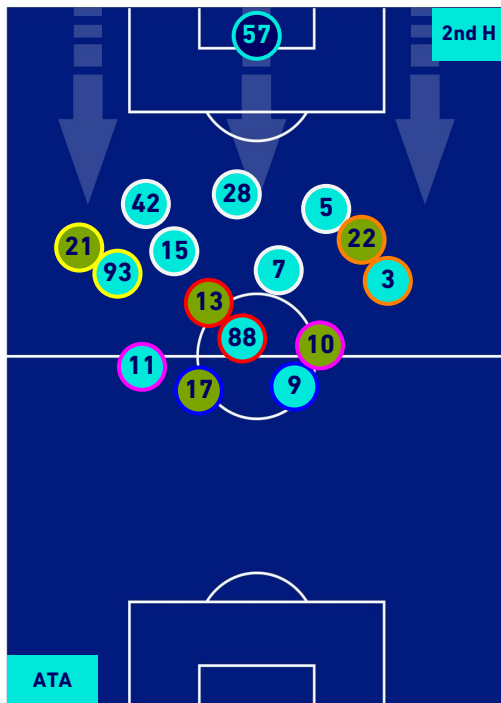

PLAYERS AVERAGE POSITION

Legend:

- 1st Substitution Player in
- 2nd Substitution Player in
- 3rd Substitution Player in
- 4th Substitution Player in
- 5th Substitution Player in

- Player out
- Player out
- Player out
- Player out
- Player out

- Player in / out
- Player in / out
- Player in / out
- Player in / out
- Player in / out

-
-
-
-
-

ATALANTA

2-1

SASSUOLO

PLAYERS AVERAGE POSITION [BALL POSSESSION]

Legend:

- 1st Substitution Player in
- 2nd Substitution Player in
- 3rd Substitution Player in
- 4th Substitution Player in
- 5th Substitution Player in

- Player out
- Player out
- Player out
- Player out
- Player out

- Player in / out
- Player in / out
- Player in / out
- Player in / out

-
-
-
-

ATALANTA

2-1

SASSUOLO

PLAYERS AVERAGE POSITION [NO BALL POSSESSION]

Legend:

- 1st Substitution ● Player in
- 2nd Substitution ● Player in
- 3rd Substitution ● Player in
- 4th Substitution ● Player in
- 5th Substitution ● Player in

- Player out
- Player out
- Player out
- Player out
- Player out