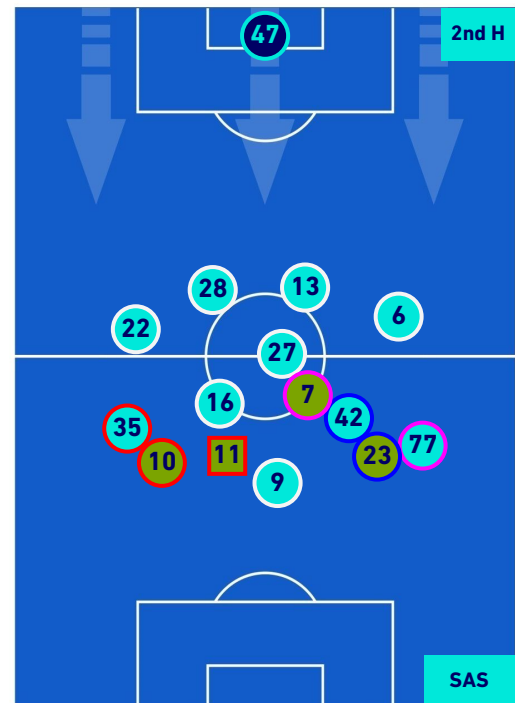

Bergamo 15/10/2022 GEWISS STADIUM STADIUM - 20:45

ATALANTA

2-1

SASSUOLO

HEATMAP

ATALANTA

2-1

SASSUOLO

PLAYERS AVERAGE POSITION

Legend:

- 1st Substitution Player in
- 2nd Substitution Player in
- 3rd Substitution Player in
- 4th Substitution Player in
- 5th Substitution Player in

- Player out
- Player out
- Player out
- Player out
- Player out