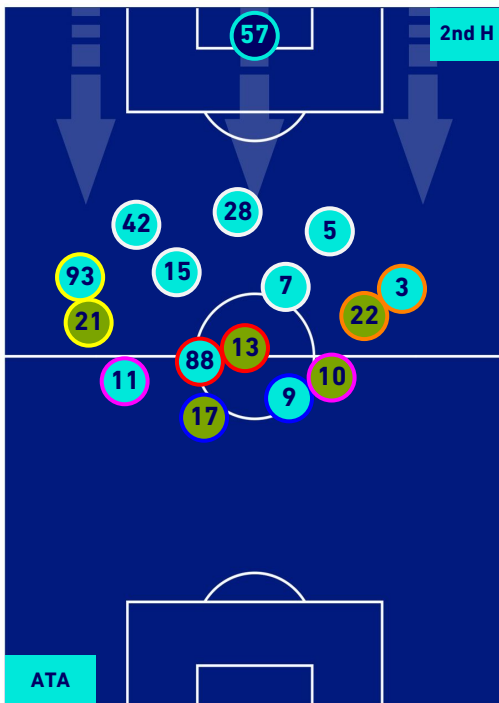

Bergamo 15/10/2022 GEWISS STADIUM STADIUM - 20:45

ATALANTA

2-1

SASSUOLO

HEATMAP

ATALANTA

2-1

SASSUOLO

PLAYERS AVERAGE POSITION

Legend:

- 1st Substitution Player in
- 2nd Substitution Player in
- 3rd Substitution Player in
- 4th Substitution Player in
- 5th Substitution Player in

- Player out
- Player out
- Player out
- Player out
- Player out