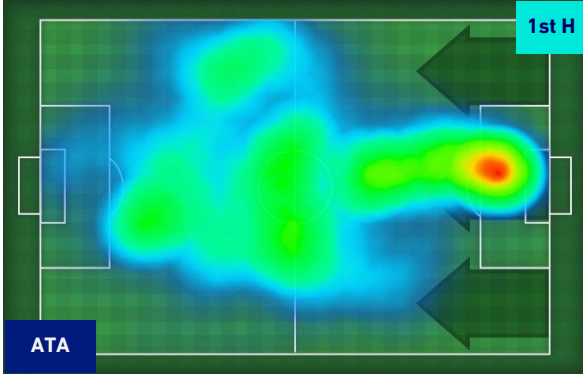

Bergamo 15/10/2022 GEWISS STADIUM STADIUM - 20:45

ATALANTA

2-1

SASSUOLO

HEATMAP

ATALANTA

2-1

SASSUOLO

PLAYERS AVERAGE POSITION

Legend:

- 1st Substitution Player in
- 2nd Substitution Player in
- 3rd Substitution Player in
- 4th Substitution Player in
- 5th Substitution Player in

- Player out
- Player out
- Player out
- Player out
- Player out

- Player in / out
- Player in / out
- Player in / out
- Player in / out
- Player in / out

-
-
-
-
-

ATALANTA

2-1

SASSUOLO

PLAYERS AVERAGE POSITION [BALL POSSESSION]

Legend:

- 1st Substitution Player in
- 2nd Substitution Player in
- 3rd Substitution Player in
- 4th Substitution Player in
- 5th Substitution Player in