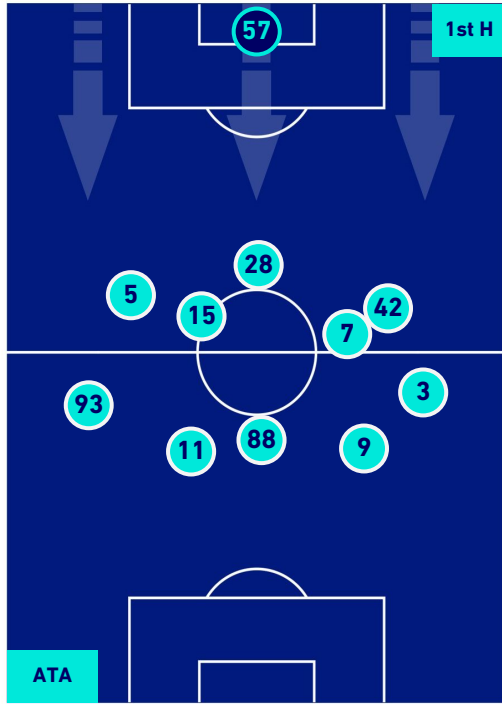

PLAYERS AVERAGE POSITION

Legend:

- 1st Substitution Player in
- 2nd Substitution Player in
- 3rd Substitution Player in
- 4th Substitution Player in
- 5th Substitution Player in

- Player out
- Player out
- Player out
- Player out
- Player out

- Player in / out
- Player in / out
- Player in / out
- Player in / out
- Player in / out

-
-
-
-
-

ATALANTA

2-1

SASSUOLO

PLAYERS AVERAGE POSITION [BALL POSSESSION]

Legend:

- 1st Substitution Player in
- 2nd Substitution Player in
- 3rd Substitution Player in
- 4th Substitution Player in
- 5th Substitution Player in

- Player out
- Player out
- Player out
- Player out
- Player out

- Player in / out
- Player in / out
- Player in / out
- Player in / out

-
-
-
-

ATALANTA

2-1

SASSUOLO

PLAYERS AVERAGE POSITION [NO BALL POSSESSION]

Legend:

- 1st Substitution ● Player in
- 2nd Substitution ● Player in
- 3rd Substitution ● Player in
- 4th Substitution ● Player in
- 5th Substitution ● Player in

- Player out
- Player out
- Player out
- Player out
- Player out