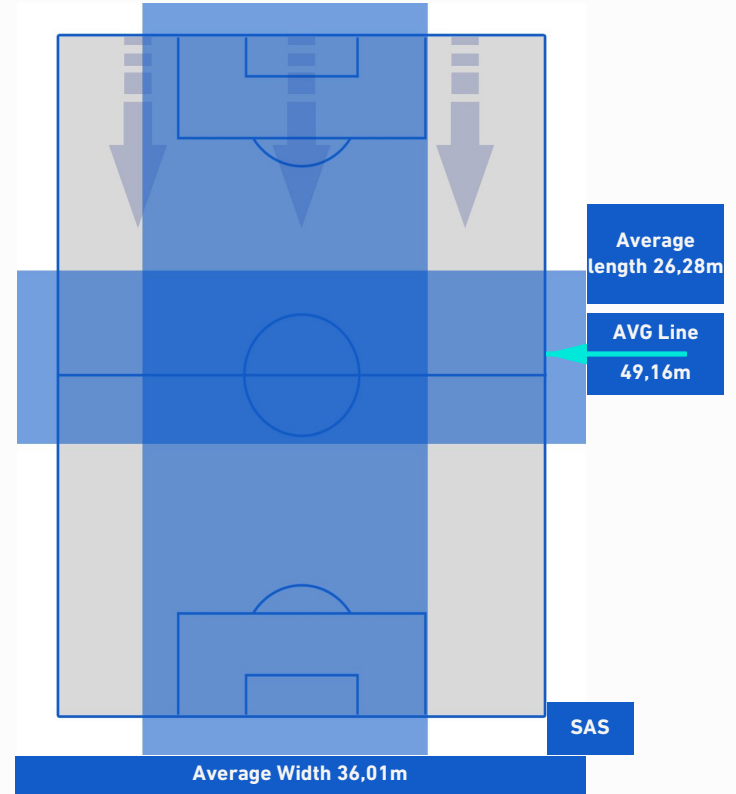

- Player in / out
- Player in / out
- Player in / out
- Player in / out
- Player in / out

-
-
-
-
-

ATALANTA

2-1

SASSUOLO

TEAM'S DEFENSE POSITION 1st H

TEAM'S DEFENSE POSITION 2nd H

ATALANTA