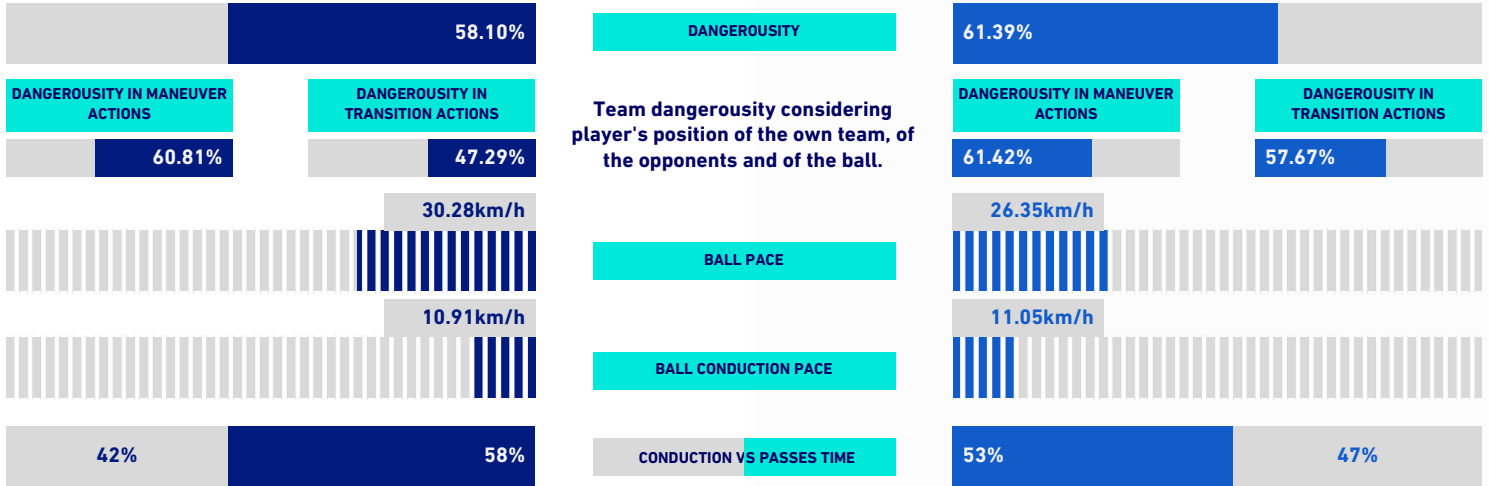

ATALANTA

2-1

SASSUOLO

VIRTUAL COACH

TEAM INDICATORS

RECORDMEN

PASS GAIN

Number of players overtaken by a vertical pass (only successful passes are considered). It shows how much a player tends to overcome the opponent's pressure lines.