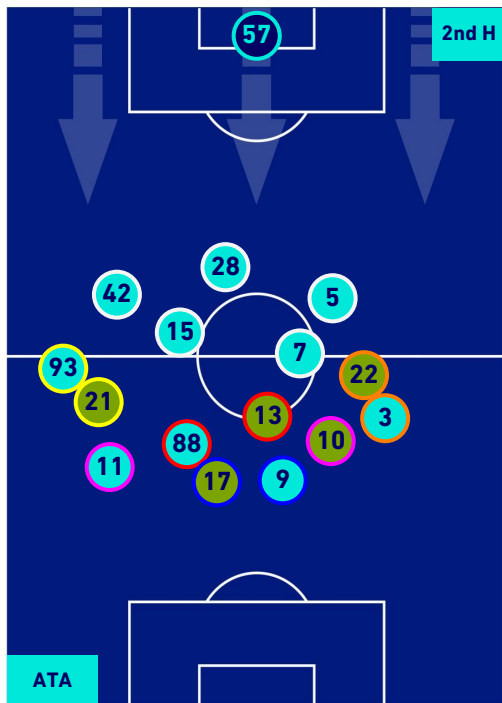

PLAYERS AVERAGE POSITION

Legend:

- 1st Substitution Player in
- 2nd Substitution Player in
- 3rd Substitution Player in
- 4th Substitution Player in
- 5th Substitution Player in

- Player out
- Player out
- Player out
- Player out
- Player out

- Player in / out
- Player in / out
- Player in / out
- Player in / out
- Player in / out

-
-
-
-
-

ATALANTA

2-1

SASSUOLO

PLAYERS AVERAGE POSITION [BALL POSSESSION]

Legend:

- 1st Substitution Player in
- 2nd Substitution Player in
- 3rd Substitution Player in
- 4th Substitution Player in
- 5th Substitution Player in

- Player out
- Player out
- Player out
- Player out
- Player out

- Player in / out
- Player in / out
- Player in / out
- Player in / out

-
-
-
-

ATALANTA

2-1

SASSUOLO

PLAYERS AVERAGE POSITION [NO BALL POSSESSION]

Legend:

- 1st Substitution ● Player in
- 2nd Substitution ● Player in
- 3rd Substitution ● Player in
- 4th Substitution ● Player in
- 5th Substitution ● Player in

- Player out
- Player out
- Player out
- Player out
- Player out