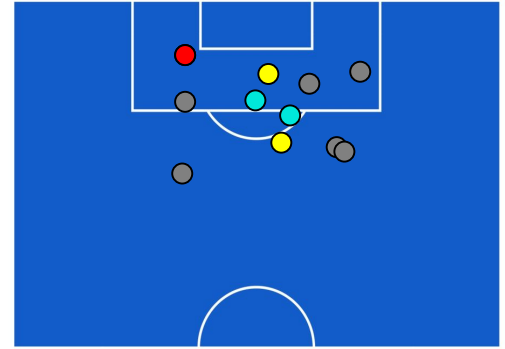

2	Goals	1
4	On target	3
9	Off target	6
3	Blocked	2