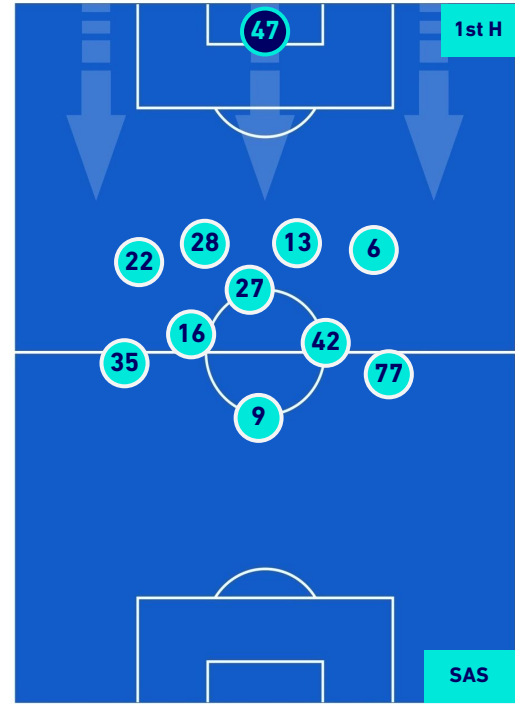

Bergamo 15/10/2022 GEWISS STADIUM STADIUM - 20:45

ATALANTA

2-1

SASSUOLO

HEATMAP

ATALANTA

2-1

SASSUOLO

PLAYERS AVERAGE POSITION

Legend:

- 1st Substitution Player in
- 2nd Substitution Player in
- 3rd Substitution Player in
- 4th Substitution Player in
- 5th Substitution Player in

- Player out
- Player out
- Player out
- Player out
- Player out