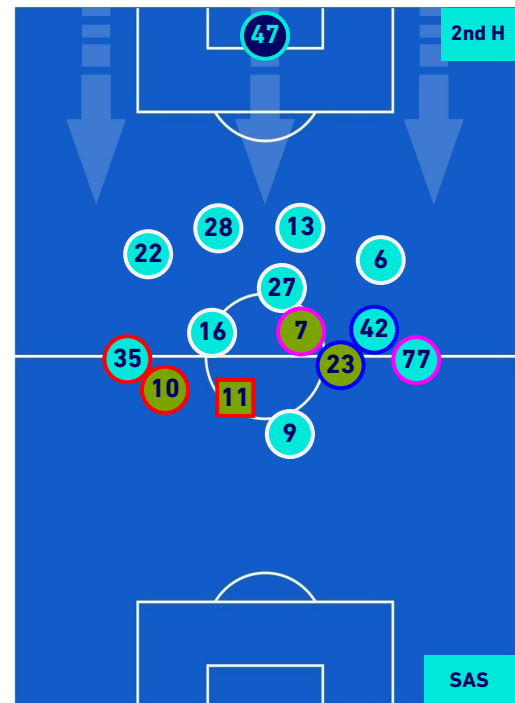

- Player in / out
- Player in / out
- Player in / out
- Player in / out
- Player in / out

-
-
-
-
-

ATALANTA

2-1

SASSUOLO

PLAYERS AVERAGE POSITION [BALL POSSESSION]

Legend:

- 1st Substitution Player in
- 2nd Substitution Player in
- 3rd Substitution Player in
- 4th Substitution Player in
- 5th Substitution Player in

- Player out
- Player out
- Player out
- Player out
- Player out

- Player in / out
- Player in / out
- Player in / out
- Player in / out

-
-
-
-

ATALANTA

2-1

SASSUOLO

PLAYERS AVERAGE POSITION [NO BALL POSSESSION]

Legend:

- 1st Substitution ● Player in
- 2nd Substitution ● Player in
- 3rd Substitution ● Player in
- 4th Substitution ● Player in
- 5th Substitution ● Player in

- Player out
- Player out
- Player out
- Player out
- Player out