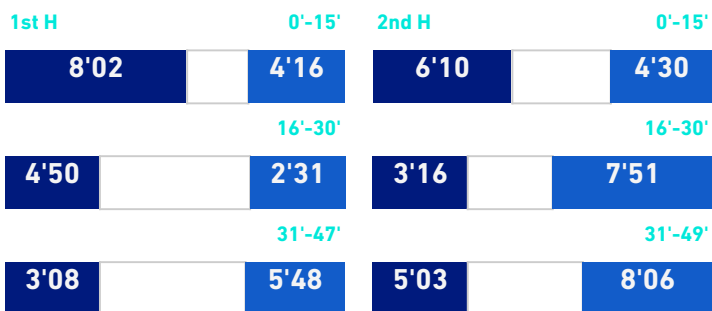

ATALANTA

2-1

SASSUOLO

Game time

Played Time
66%

1st Half - 2nd Half
28'35 - 34'56

BALL POSSESSION

Played Time 63'31

ATALANTA

SASSUOLO

Total 30'29

DEFENSIVE HALF

ATALANTA

ATTACKING HALF

Total 33'02

DEFENSIVE HALF

SASSUOLO

ATTACKING HALF

QUARTERS BALL POSSESSION

TEAM STATS

	ATA	SAS
Attempts	16	11
Attempts on target (goals)	4(2)	3(1)
Attempts on target from penalty box	4	2
Posts		1
Attempts off target	9	6
Blocked Shots	3	2
Scoring Chances	15	11
Key Passes	13	10
Assists	2	1
Fouls Committed	10	8
Corners	3	3
Offsides	3	2
Cross Successful/Attempted	7/12	8/18
Dribbling	3	4
Passes Completed	391	427
Passes Completed/Attempted (%)	81%	82%
Passes Final Third	105	100
Balls played forward	201	187
Long Passes	21	54
Saves	2	2
Gained Possessions	61	57