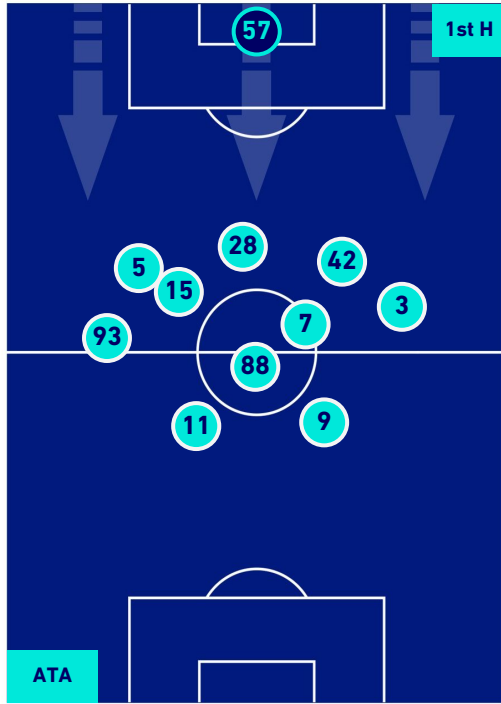

PLAYERS AVERAGE POSITION

Legend:

- 1st Substitution Player in
- 2nd Substitution Player in
- 3rd Substitution Player in
- 4th Substitution Player in
- 5th Substitution Player in

- Player out
- Player out
- Player out
- Player out
- Player out

- Player in / out
- Player in / out
- Player in / out
- Player in / out
- Player in / out

-
-
-
-
-

ATALANTA

2-1

SASSUOLO

PLAYERS AVERAGE POSITION [BALL POSSESSION]

Legend:

- 1st Substitution Player in
- 2nd Substitution Player in
- 3rd Substitution Player in
- 4th Substitution Player in
- 5th Substitution Player in

- Player out
- Player out
- Player out
- Player out
- Player out

- Player in / out
- Player in / out
- Player in / out
- Player in / out

-
-
-
-

ATALANTA

2-1

SASSUOLO

PLAYERS AVERAGE POSITION [NO BALL POSSESSION]

Legend:

- 1st Substitution ● Player in
- 2nd Substitution ● Player in
- 3rd Substitution ● Player in
- 4th Substitution ● Player in
- 5th Substitution ● Player in

- Player out
- Player out
- Player out
- Player out
- Player out