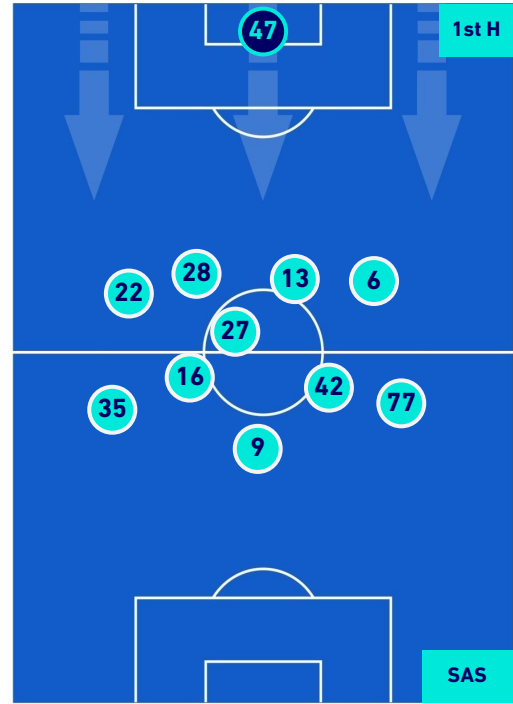

PLAYERS AVERAGE POSITION

Legend:

- 1st Substitution Player in
- 2nd Substitution Player in
- 3rd Substitution Player in
- 4th Substitution Player in
- 5th Substitution Player in

- Player out
- Player out
- Player out
- Player out
- Player out

- Player in / out
- Player in / out
- Player in / out
- Player in / out
- Player in / out

-
-
-
-
-

ATALANTA

2-1

SASSUOLO

PLAYERS AVERAGE POSITION [BALL POSSESSION]

Legend:

- 1st Substitution Player in
- 2nd Substitution Player in
- 3rd Substitution Player in
- 4th Substitution Player in
- 5th Substitution Player in

- Player out
- Player out
- Player out
- Player out
- Player out

- Player in / out
- Player in / out
- Player in / out
- Player in / out

-
-
-
-

ATALANTA

2-1

SASSUOLO

PLAYERS AVERAGE POSITION [NO BALL POSSESSION]

Legend:

- 1st Substitution ● Player in
- 2nd Substitution ● Player in
- 3rd Substitution ● Player in
- 4th Substitution ● Player in
- 5th Substitution ● Player in

- Player out
- Player out
- Player out
- Player out
- Player out