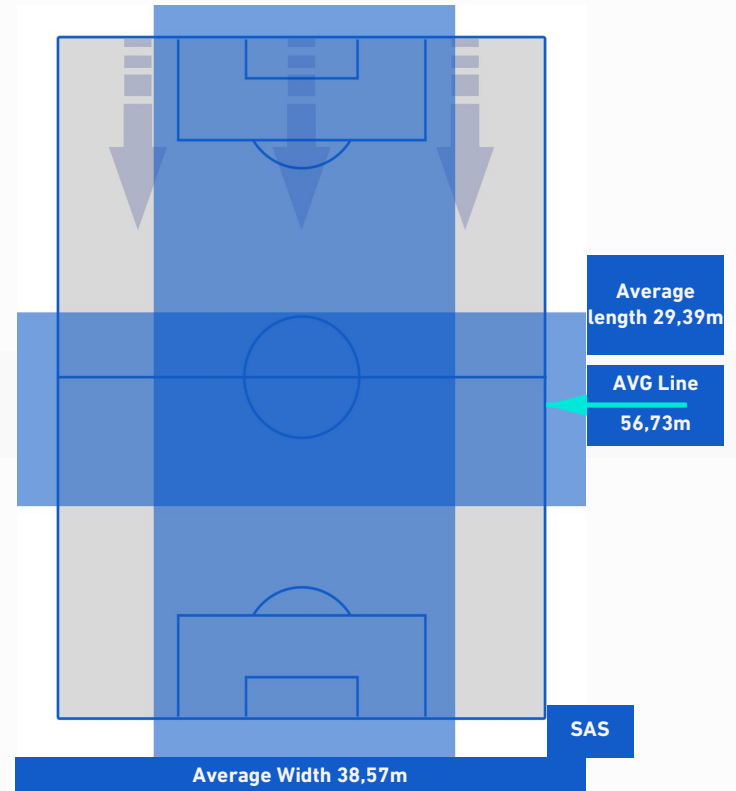

- Player in / out
- Player in / out
- Player in / out
- Player in / out
- Player in / out

-
-
-
-
-

ATALANTA

2-1

SASSUOLO

TEAM'S DEFENSE POSITION 1st H

TEAM'S DEFENSE POSITION 2nd H

ATALANTA