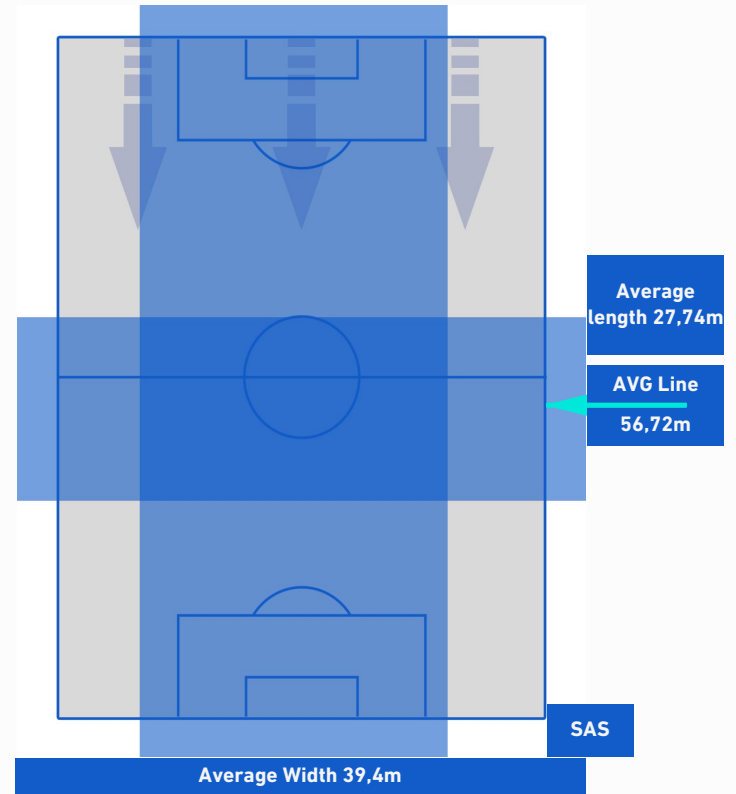

ATALANTA

2-1

SASSUOLO

TEAM'S DEFENSE POSITION [BALL POSSESSION]