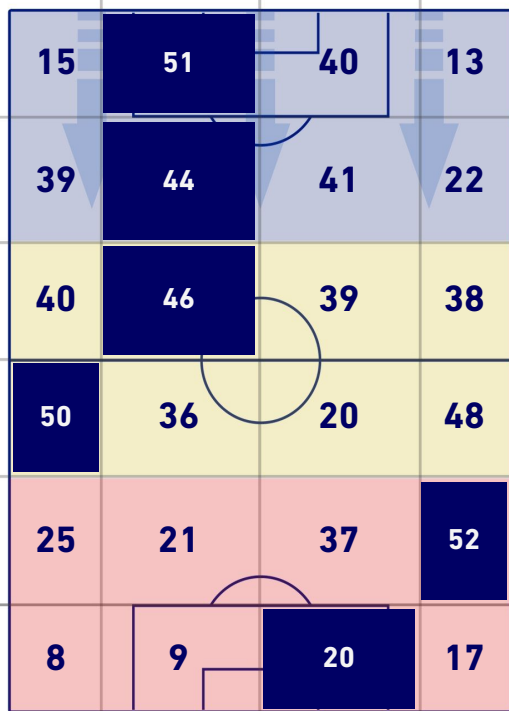

ATTEMPTS MAP

2	Goals	1
4	On target	3
9	Off target	6
3	Blocked	2

CROSSES COMPLETED MAP

7	Success Cross	8
12	Total Cross	18
58	Precision (%)	44

TOUCH MAP

771	Total Balls Played	806
265	DEFENSIVE	285
317	MIDFIELD	364
189	ATTACK ZONE	157