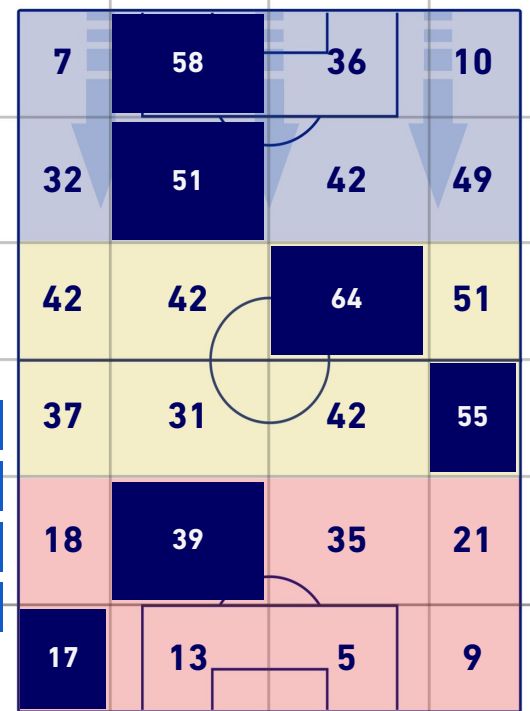

2-1

SASSUOLO

TEAM'S DEFENSE POSITION [BALL POSSESSION]

TEAM'S DEFENSE POSITION [NO BALL POSSESSION]

Bergamo 15/10/2022 GEWISS STADIUM STADIUM - 20:45

ATALANTA

2-1

SASSUOLO

ATTEMPTS MAP

2	Goals	1
4	On target	3
9	Off target	6
3	Blocked	2

CROSSES COMPLETED MAP

7	Success Cross	8
12	Total Cross	18
58	Precision (%)	44

TOUCH MAP

771	Total Balls Played	806
265	DEFENSIVE	285
317	MIDFIELD	364
189	ATTACK ZONE	157

29	Touch in Attacks zone		18
M. PASALIC	8	5	D. FRATTESI
R. HOJLUND	4	5	A. PINAMONTI
J. BOGA	3	3	L. D'ANDREA

Bergamo 15/10/2022 GEWISS STADIUM STADIUM - 20:45

ATALANTA

2-1

SASSUOLO

HEAD TO HEAD

FORWARDS

1/2	Attempts on target/Attempts	1/1
4	Touch in Penalty Attacks zone	0