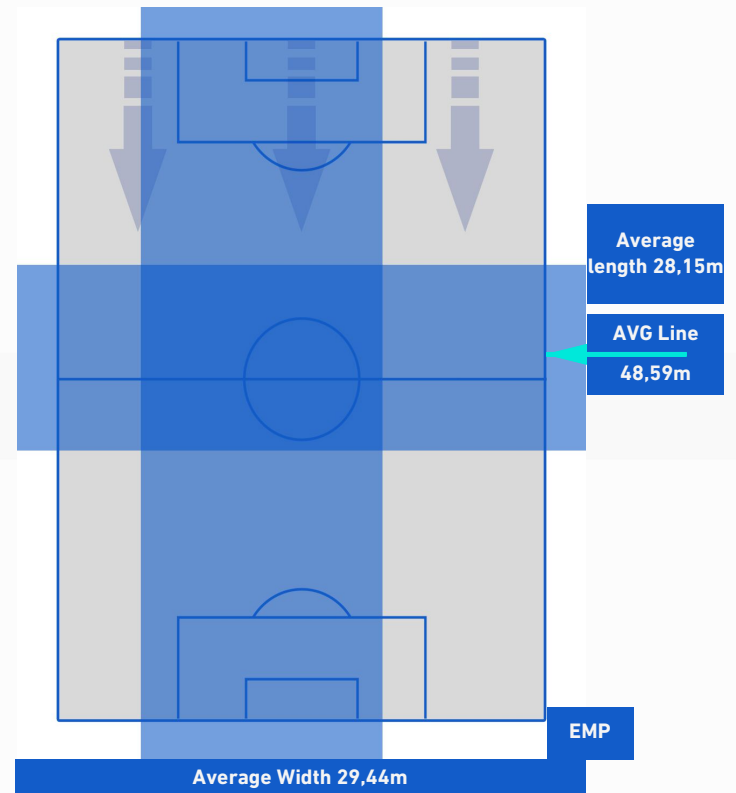

TEAM'S DEFENSE POSITION [NO BALL POSSESSION]