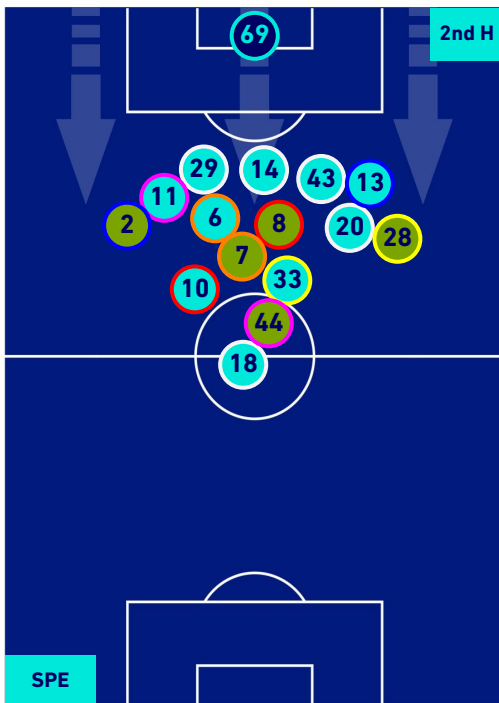

PLAYERS AVERAGE POSITION

- Legend:
- 1st Substitution ● Player in
 - 2nd Substitution ● Player in
 - 3rd Substitution ● Player in
 - 4th Substitution ● Player in
 - 5th Substitution ● Player in
 - Player out
 - Player out
 - Player out
 - Player out
 - Player out

- Player in / out
- Player in / out
- Player in / out
- Player in / out
- Player in / out

SPEZIA

1-0

EMPOLI

PLAYERS AVERAGE POSITION [BALL POSSESSION]

Legend:

- 1st Substitution Player in
- 2nd Substitution Player in
- 3rd Substitution Player in
- 4th Substitution Player in
- 5th Substitution Player in

- Player out
- Player out
- Player out
- Player out
- Player out

- Player in / out
- Player in / out
- Player in / out
- Player in / out
- Player in / out

-
-
-
-
-

SPEZIA

1-0

EMPOLI

PLAYERS AVERAGE POSITION [NO BALL POSSESSION]

Legend:

- 1st Substitution Player in
- 2nd Substitution Player in
- 3rd Substitution Player in
- 4th Substitution Player in
- 5th Substitution Player in

- Player out
- Player out
- Player out
- Player out
- Player out