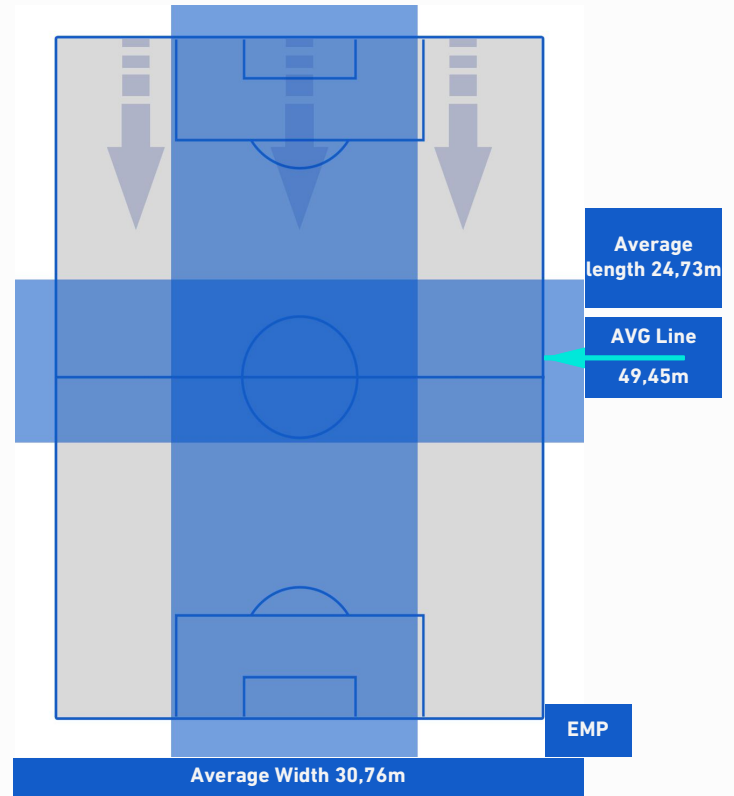

- Player in / out
- Player in / out
- Player in / out
- Player in / out
- Player in / out

-
-
-
-
-

SPEZIA

1-0

EMPOLI

TEAM'S DEFENSE POSITION 1st H

TEAM'S DEFENSE POSITION 2nd H

SPEZIA