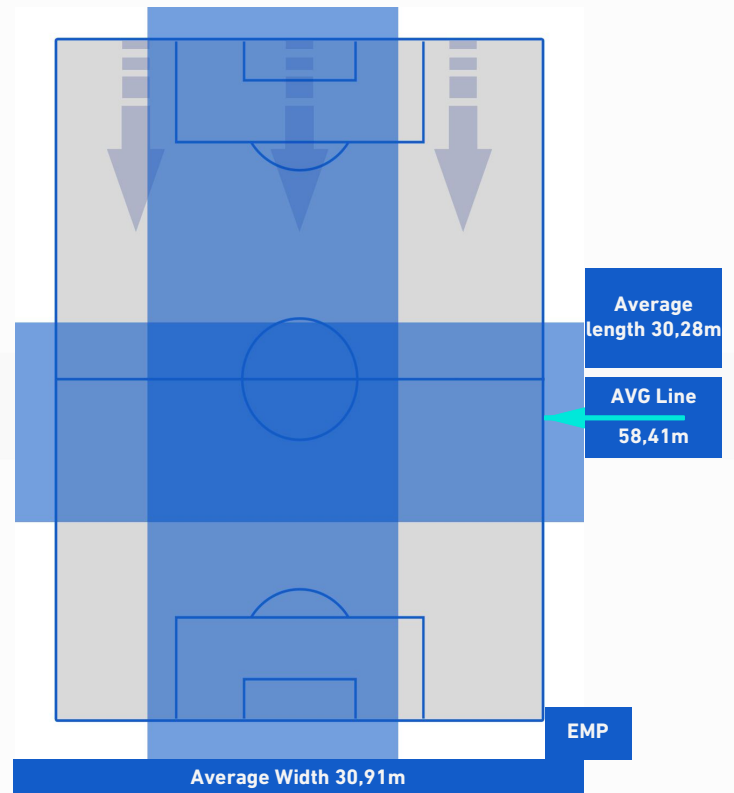

Legend:

- 1st Substitution Player in
- 2nd Substitution Player in
- 3rd Substitution Player in
- 4th Substitution Player in
- 5th Substitution Player in

- Player out
- Player out
- Player out
- Player out
- Player out

- Player in / out
- Player in / out
- Player in / out
- Player in / out
- Player in / out

-
-
-
-
-

SPEZIA

1-0

EMPOLI

TEAM'S DEFENSE POSITION 1st H

TEAM'S DEFENSE POSITION 2nd H

SPEZIA