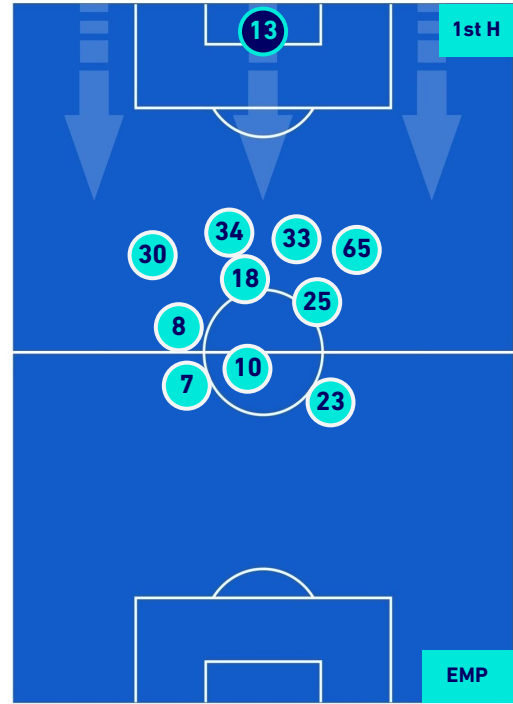

PLAYERS AVERAGE POSITION

- Legend:
- 1st Substitution ● Player in
 - 2nd Substitution ● Player in
 - 3rd Substitution ● Player in
 - 4th Substitution ● Player in
 - 5th Substitution ● Player in
 - Player out
 - Player out
 - Player out
 - Player out
 - Player out

- Player in / out
- Player in / out
- Player in / out
- Player in / out
- Player in / out

SPEZIA

1-0

EMPOLI

PLAYERS AVERAGE POSITION [BALL POSSESSION]

Legend:

- 1st Substitution Player in
- 2nd Substitution Player in
- 3rd Substitution Player in
- 4th Substitution Player in
- 5th Substitution Player in

- Player out
- Player out
- Player out
- Player out
- Player out

- Player in / out
- Player in / out
- Player in / out
- Player in / out
- Player in / out

-
-
-
-
-

SPEZIA

1-0

EMPOLI

PLAYERS AVERAGE POSITION [NO BALL POSSESSION]

Legend:

- 1st Substitution Player in
- 2nd Substitution Player in
- 3rd Substitution Player in
- 4th Substitution Player in
- 5th Substitution Player in

- Player out
- Player out
- Player out
- Player out
- Player out