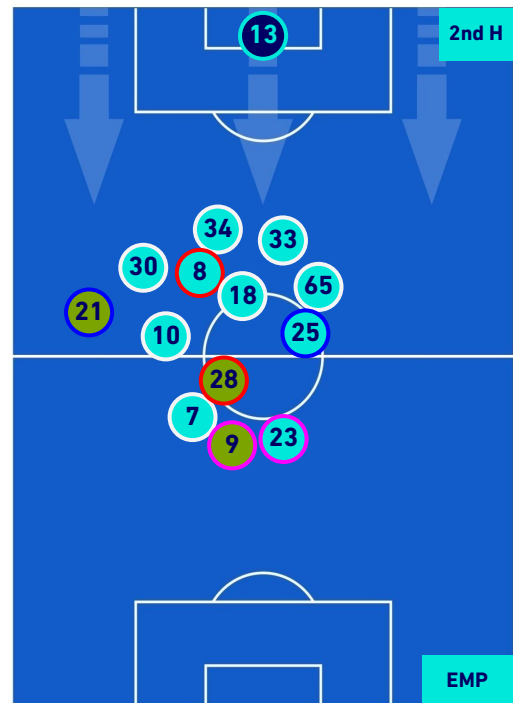

PLAYERS AVERAGE POSITION

- Legend:
- 1st Substitution ● Player in
 - 2nd Substitution ● Player in
 - 3rd Substitution ● Player in
 - 4th Substitution ● Player in
 - 5th Substitution ● Player in
 - Player out
 - Player out
 - Player out
 - Player out
 - Player out

- Player in / out
- Player in / out
- Player in / out
- Player in / out
- Player in / out

SPEZIA

1-0

EMPOLI

PLAYERS AVERAGE POSITION [BALL POSSESSION]

Legend:

- 1st Substitution Player in
- 2nd Substitution Player in
- 3rd Substitution Player in
- 4th Substitution Player in
- 5th Substitution Player in

- Player out
- Player out
- Player out
- Player out
- Player out

- Player in / out
- Player in / out
- Player in / out
- Player in / out
- Player in / out

-
-
-
-
-

SPEZIA

1-0

EMPOLI

PLAYERS AVERAGE POSITION [NO BALL POSSESSION]

Legend:

- 1st Substitution Player in
- 2nd Substitution Player in
- 3rd Substitution Player in
- 4th Substitution Player in
- 5th Substitution Player in

- Player out
- Player out
- Player out
- Player out
- Player out