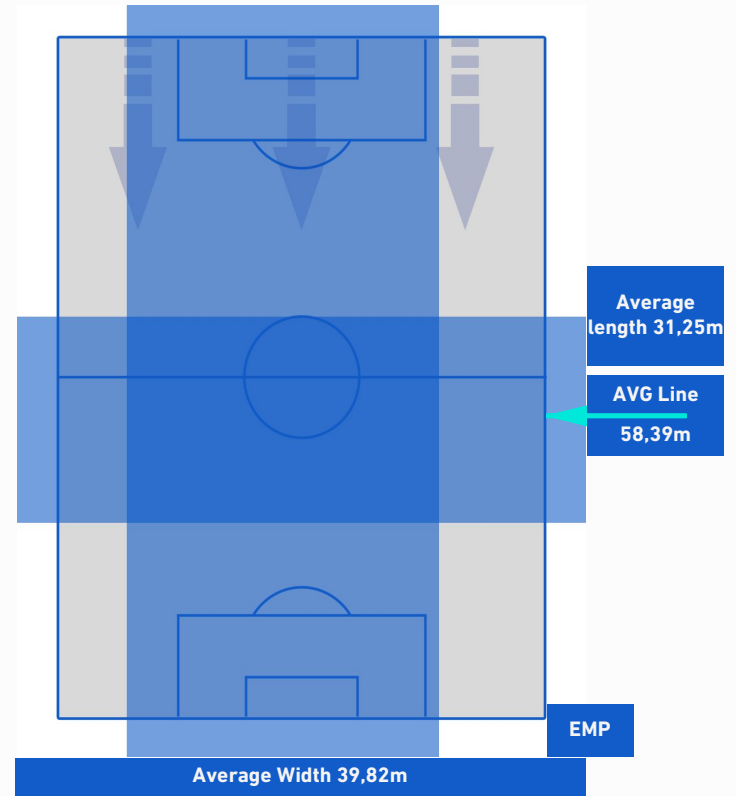

SPEZIA

1-0

EMPOLI

TEAM'S DEFENSE POSITION [BALL POSSESSION]