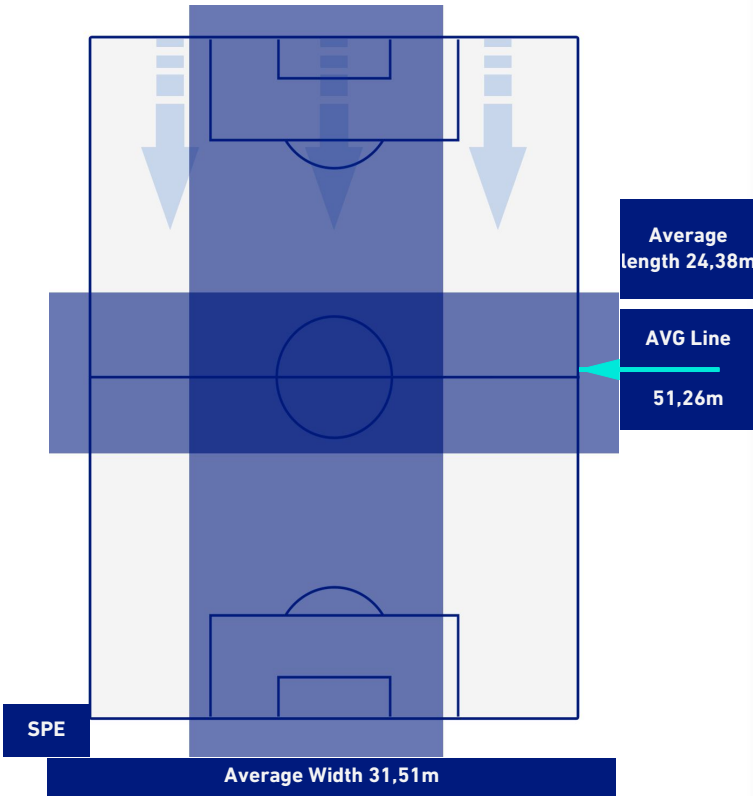

- Player in / out
- Player in / out
- Player in / out
- Player in / out
- Player in / out

-
-
-
-
-

SPEZIA

1-0

EMPOLI

TEAM'S DEFENSE POSITION 1st H

TEAM'S DEFENSE POSITION 2nd H

SPEZIA