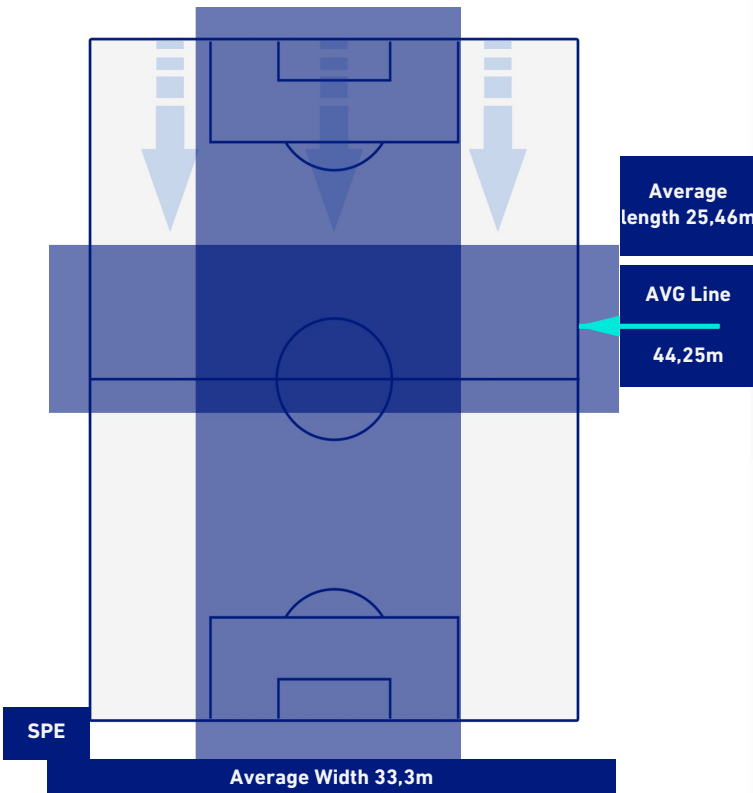

- Player in / out
- Player in / out
- Player in / out
- Player in / out
- Player in / out

-
-
-
-
-

SPEZIA

1-0

EMPOLI

TEAM'S DEFENSE POSITION 1st H

TEAM'S DEFENSE POSITION 2nd H

SPEZIA