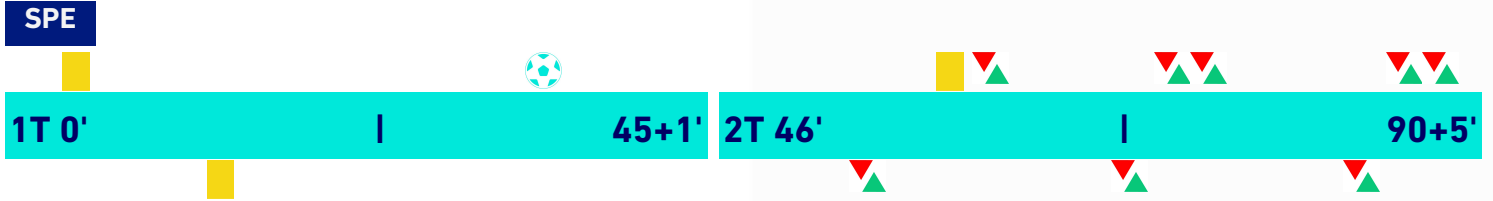

La Spezia 14/08/2022 ALBERTO PICCO STADIUM - 20:45

SPEZIA

1-0

EMPOLI

Match Events

SPEZIA		EMPOLI	
1			0

Player	Time	Event	Player	Time	Event
E. GYASI	4'	Yellow Card	L. HENDERSON	14'	Yellow Card
M. NZOLA	36'	Goal	N. CAMBIAGHI | L. HENDERSON	54'	Substitution
(S. BASTONI)	36'	Assist	M. SATRIANO | M. DESTRO	72'	Substitution
A. RECA	60'	Yellow Card	J. FAZZINI | F. BANDINELLI	88'	Substitution
A. EKDAL | D. VERDE	61'	Substitution			
D. STRELEC | E. GYASI	75'	Substitution			
E. HOLM | A. RECA	75'	Substitution			
J. SALA | M. BOURABIA	90'+1'	Substitution			
M. ELLERTSSON | K. AGUDELO	90'+1'	Substitution			

Legend

Goal	Penalty	Yellow Card	Red Card	Second Yellow Card
Owngoal	Missed Penalty	Assist	Substitution