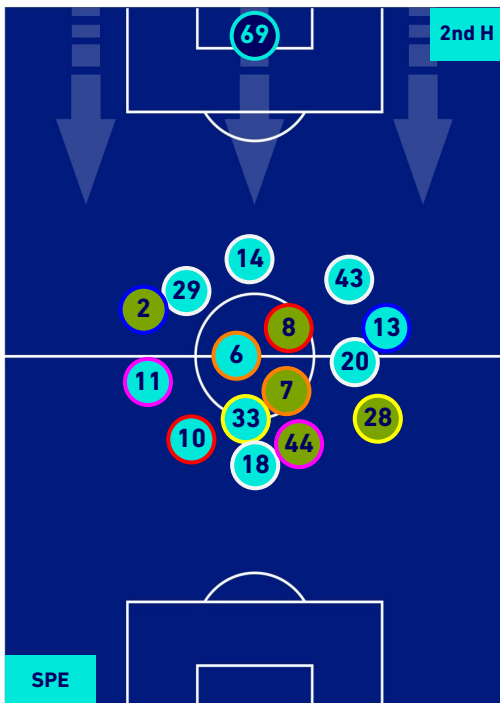

PLAYERS AVERAGE POSITION

- Legend:
- 1st Substitution ● Player in
 - 2nd Substitution ● Player in
 - 3rd Substitution ● Player in
 - 4th Substitution ● Player in
 - 5th Substitution ● Player in
 - Player out
 - Player out
 - Player out
 - Player out
 - Player out

- Player in / out
- Player in / out
- Player in / out
- Player in / out
- Player in / out

SPEZIA

1-0

EMPOLI

PLAYERS AVERAGE POSITION [BALL POSSESSION]

Legend:

- 1st Substitution Player in
- 2nd Substitution Player in
- 3rd Substitution Player in
- 4th Substitution Player in
- 5th Substitution Player in

- Player out
- Player out
- Player out
- Player out
- Player out

- Player in / out
- Player in / out
- Player in / out
- Player in / out
- Player in / out

-
-
-
-
-

SPEZIA

1-0

EMPOLI

PLAYERS AVERAGE POSITION [NO BALL POSSESSION]

Legend:

- 1st Substitution Player in
- 2nd Substitution Player in
- 3rd Substitution Player in
- 4th Substitution Player in
- 5th Substitution Player in

- Player out
- Player out
- Player out
- Player out
- Player out