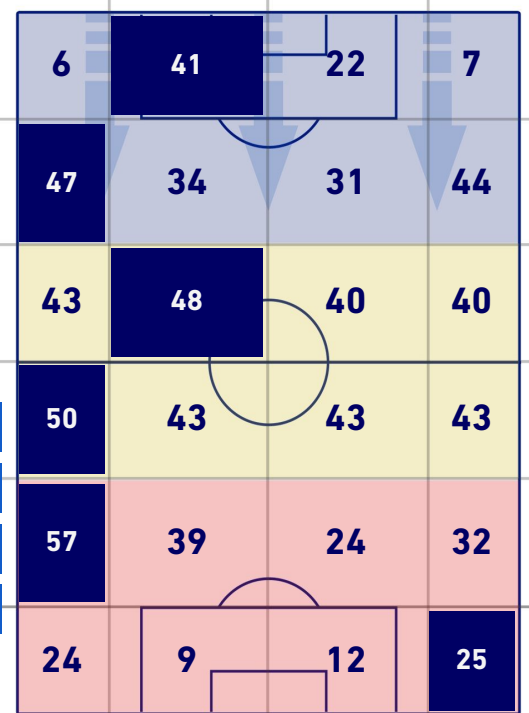

ATTEMPTS MAP

1	Goals	0
2	On target	5
6	Off target	8
1	Blocked	5

CROSSES COMPLETED MAP

3	Success Cross	7
12	Total Cross	20
25	Precision (%)	35

TOUCH MAP

642	Total Balls Played	804
268	DEFENSIVE	232
246	MIDFIELD	350
128	ATTACK ZONE	222

15	Touch in Attacks zone		21
M. NZOLA	5	6	S. LAMMERS
A. RECA	3	5	M. DESTRO
M. CALDARA	2	2	F. BANDINELLI

SPEZIA

1-0

EMPOLI

KEY PLAYERS

M'BALA NZOLA 18

Position	Forward
Games in Serie A	46
Goals in Serie A	13
Date of birth	18/08/1996
Nationality	FRA