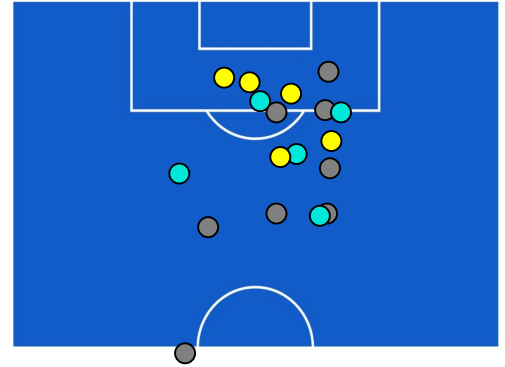

Legend:

- 1st Substitution Player in
- 2nd Substitution Player in
- 3rd Substitution Player in
- 4th Substitution Player in
- 5th Substitution Player in

- Player out
- Player out
- Player out
- Player out
- Player out

- Player in / out
- Player in / out
- Player in / out
- Player in / out
- Player in / out

-
-
-
-
-

SPEZIA

1-0

EMPOLI

TEAM'S DEFENSE POSITION 1st H

TEAM'S DEFENSE POSITION 2nd H

SPEZIA

1-0

EMPOLI

TEAM'S DEFENSE POSITION [BALL POSSESSION]

TEAM'S DEFENSE POSITION [NO BALL POSSESSION]

La Spezia 14/08/2022 ALBERTO PICCO STADIUM - 20:45

SPEZIA

1-0

EMPOLI

ATTEMPTS MAP

1	Goals	0
2	On target	5
6	Off target	8
1	Blocked	5

CROSSES COMPLETED MAP

3	Success Cross	7
12	Total Cross	20
25	Precision (%)	35

TOUCH MAP

642	Total Balls Played	804
268	DEFENSIVE	232
246	MIDFIELD	350
128	ATTACK ZONE	222