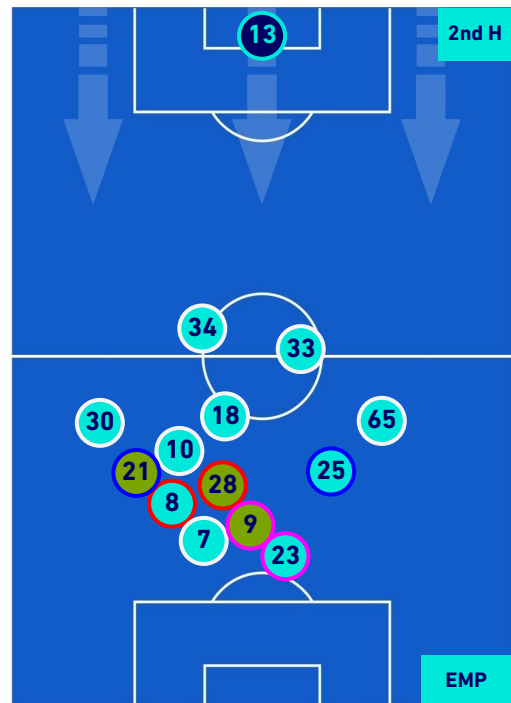

PLAYERS AVERAGE POSITION

- Legend:
- 1st Substitution ● Player in
 - 2nd Substitution ● Player in
 - 3rd Substitution ● Player in
 - 4th Substitution ● Player in
 - 5th Substitution ● Player in
 - Player out
 - Player out
 - Player out
 - Player out
 - Player out

- Player in / out
- Player in / out
- Player in / out
- Player in / out
- Player in / out

SPEZIA

1-0

EMPOLI

PLAYERS AVERAGE POSITION [BALL POSSESSION]

Legend:

- 1st Substitution Player in
- 2nd Substitution Player in
- 3rd Substitution Player in
- 4th Substitution Player in
- 5th Substitution Player in

- Player out
- Player out
- Player out
- Player out
- Player out

- Player in / out
- Player in / out
- Player in / out
- Player in / out
- Player in / out

-
-
-
-
-

SPEZIA

1-0

EMPOLI

PLAYERS AVERAGE POSITION [NO BALL POSSESSION]

Legend:

- 1st Substitution Player in
- 2nd Substitution Player in
- 3rd Substitution Player in
- 4th Substitution Player in
- 5th Substitution Player in

- Player out
- Player out
- Player out
- Player out
- Player out