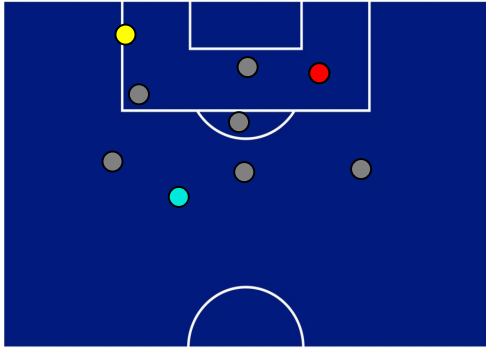

Legend:

- 1st Substitution Player in
- 2nd Substitution Player in
- 3rd Substitution Player in
- 4th Substitution Player in
- 5th Substitution Player in

- Player out
- Player out
- Player out
- Player out
- Player out

1-0

EMPOLI

TEAM'S DEFENSE POSITION [BALL POSSESSION]

TEAM'S DEFENSE POSITION [NO BALL POSSESSION]

La Spezia 14/08/2022 ALBERTO PICCO STADIUM - 20:45

SPEZIA

1-0

EMPOLI

ATTEMPTS MAP

1	Goals	0
2	On target	5
6	Off target	8
1	Blocked	5

CROSSES COMPLETED MAP

3	Success Cross	7
12	Total Cross	20
25	Precision (%)	35

TOUCH MAP

642	Total Balls Played	804
268	DEFENSIVE	232
246	MIDFIELD	350
128	ATTACK ZONE	222