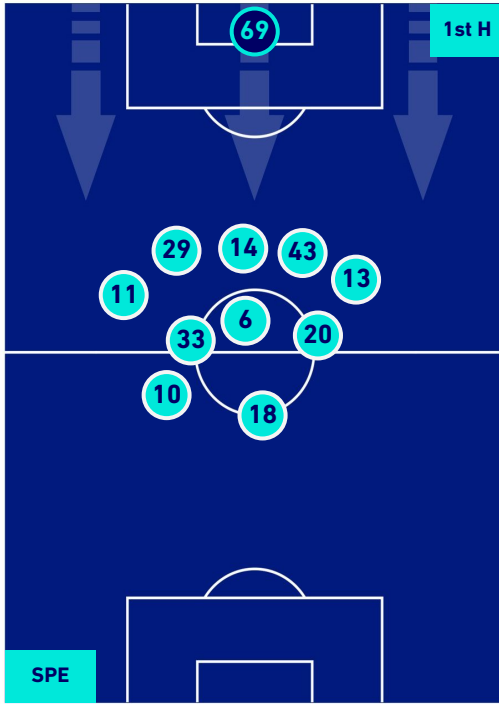

PLAYERS AVERAGE POSITION

- Legend:
- 1st Substitution ● Player in
 - 2nd Substitution ● Player in
 - 3rd Substitution ● Player in
 - 4th Substitution ● Player in
 - 5th Substitution ● Player in
 - Player out
 - Player out
 - Player out
 - Player out
 - Player out

- Player in / out
- Player in / out
- Player in / out
- Player in / out
- Player in / out

SPEZIA

1-0

EMPOLI

PLAYERS AVERAGE POSITION [BALL POSSESSION]

Legend:

- 1st Substitution Player in
- 2nd Substitution Player in
- 3rd Substitution Player in
- 4th Substitution Player in
- 5th Substitution Player in

- Player out
- Player out
- Player out
- Player out
- Player out

- Player in / out
- Player in / out
- Player in / out
- Player in / out
- Player in / out

-
-
-
-
-

SPEZIA

1-0

EMPOLI

PLAYERS AVERAGE POSITION [NO BALL POSSESSION]

Legend:

- 1st Substitution Player in
- 2nd Substitution Player in
- 3rd Substitution Player in
- 4th Substitution Player in
- 5th Substitution Player in

- Player out
- Player out
- Player out
- Player out
- Player out