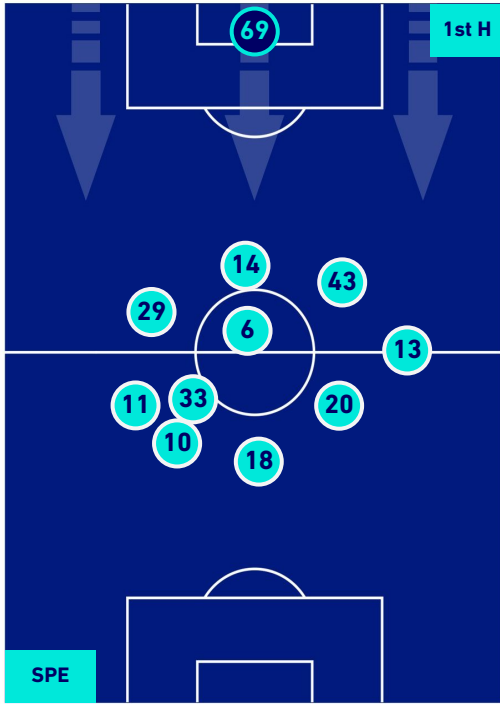

PLAYERS AVERAGE POSITION

- Legend:
- 1st Substitution ● Player in
 - 2nd Substitution ● Player in
 - 3rd Substitution ● Player in
 - 4th Substitution ● Player in
 - 5th Substitution ● Player in
 - Player out
 - Player out
 - Player out
 - Player out
 - Player out

- Player in / out
- Player in / out
- Player in / out
- Player in / out
- Player in / out

SPEZIA

1-0

EMPOLI

PLAYERS AVERAGE POSITION [BALL POSSESSION]

Legend:

- 1st Substitution Player in
- 2nd Substitution Player in
- 3rd Substitution Player in
- 4th Substitution Player in
- 5th Substitution Player in

- Player out
- Player out
- Player out
- Player out
- Player out

- Player in / out
- Player in / out
- Player in / out
- Player in / out
- Player in / out

-
-
-
-
-

SPEZIA

1-0

EMPOLI

PLAYERS AVERAGE POSITION [NO BALL POSSESSION]

Legend:

- 1st Substitution Player in
- 2nd Substitution Player in
- 3rd Substitution Player in
- 4th Substitution Player in
- 5th Substitution Player in

- Player out
- Player out
- Player out
- Player out
- Player out