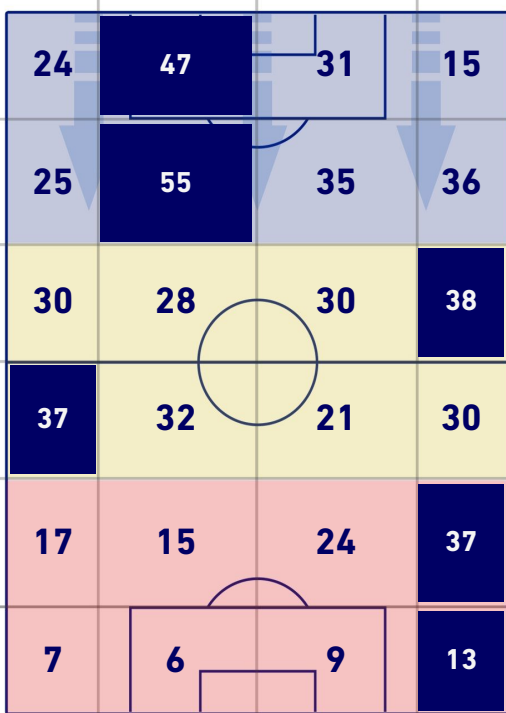

ATTEMPTS MAP

1	Goals	0
2	On target	5
6	Off target	8
1	Blocked	5

CROSSES COMPLETED MAP

3	Success Cross	7
12	Total Cross	20
25	Precision (%)	35

TOUCH MAP

642	Total Balls Played	804
268	DEFENSIVE	232
246	MIDFIELD	350
128	ATTACK ZONE	222

15	Touch in Attacks zone		21
M. NZOLA	5	6	S. LAMMERS
A. RECA	3	5	M. DESTRO
M. CALDARA	2	2	F. BANDINELLI

SPEZIA

1-0

EMPOLI

KEY PLAYERS

M'BALA NZOLA 18

Position	Forward
Games in Serie A	46
Goals in Serie A	13
Date of birth	18/08/1996
Nationality	FRA