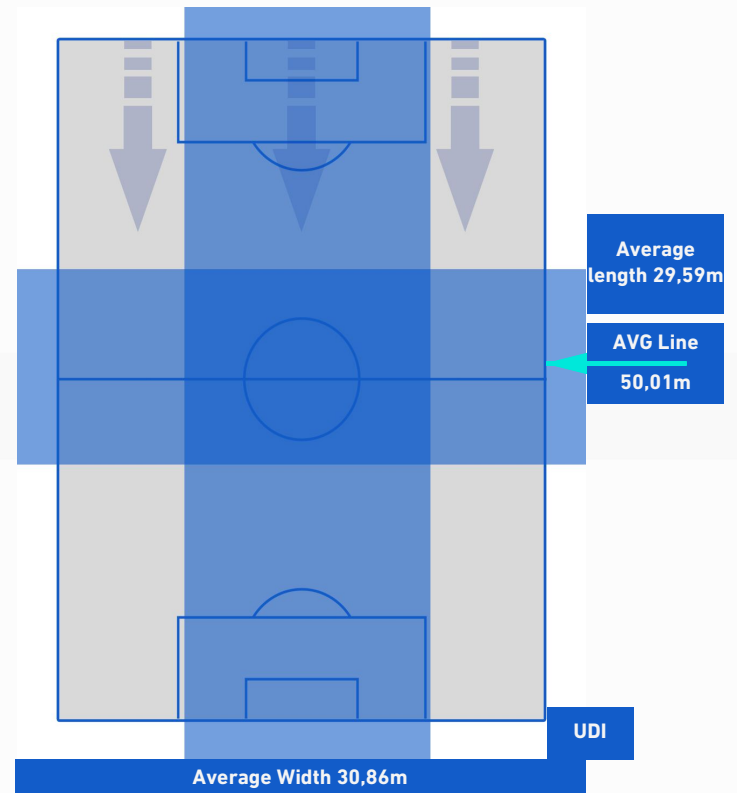

TEAM'S DEFENSE POSITION 2nd H