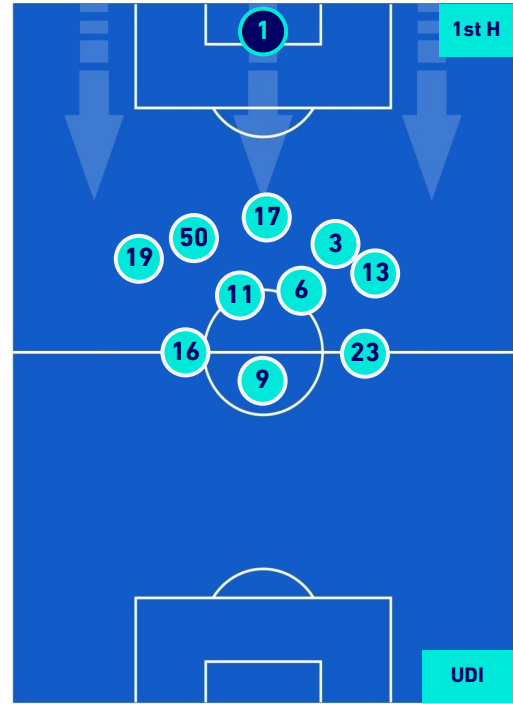

ATALANTA

1-1

UDINESE

HEATMAP

ATALANTA

1-1

UDINESE

PLAYERS AVERAGE POSITION

Legend:

- 1st Substitution Player in
- 2nd Substitution Player in
- 3rd Substitution Player in
- 4th Substitution Player in
- 5th Substitution Player in

- Player out
- Player out
- Player out
- Player out
- Player out