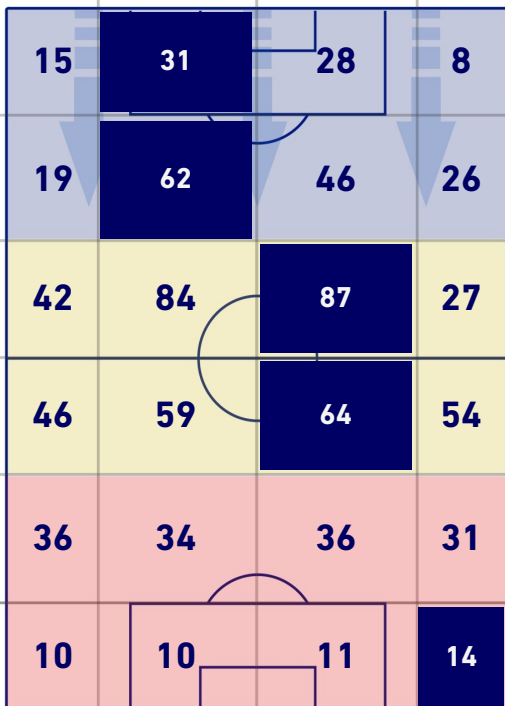

UDINESE

ATTACKING PLAYS MAP

36	Attacking Plays	25
8	Total Attempts	9
3	Scoring Chances	3

ATTEMPTS MAP

1	Goals	1
3	On target	3
1	Off target	5
4	Blocked	1

TOUCH MAP

880	Total Balls Played	546
235	DEFENSIVE	215
463	MIDFIELD	239
182	ATTACK ZONE	92