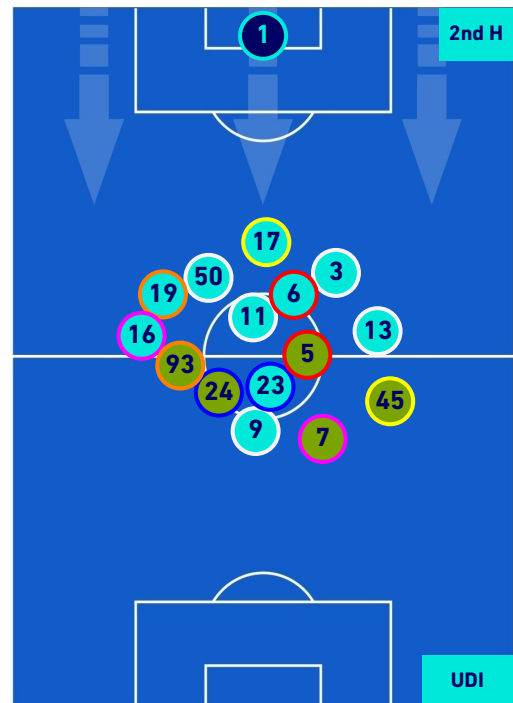

ATALANTA

1-1

UDINESE

HEATMAP

ATALANTA

1-1

UDINESE

PLAYERS AVERAGE POSITION

Legend:

- 1st Substitution Player in
- 2nd Substitution Player in
- 3rd Substitution Player in
- 4th Substitution Player in
- 5th Substitution Player in

- Player out
- Player out
- Player out
- Player out
- Player out