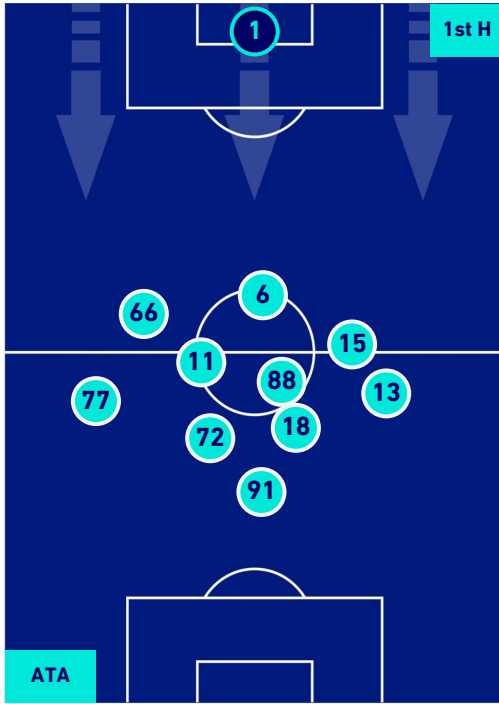

Legend:

- 1st Substitution Player in
- 2nd Substitution Player in
- 3rd Substitution Player in
- 4th Substitution Player in
- 5th Substitution Player in

- Player out
- Player out
- Player out
- Player out
- Player out

- Player in / out
- Player in / out
- Player in / out
- Player in / out
- Player in / out

-
-
-
-
-

Bergamo 24/10/2021 GEWISS STADIUM STADIUM - 12:30

ATALANTA

1-1

UDINESE

PLAYERS AVERAGE POSITION [BALL POSSESSION]

Legend:

- 1st Substitution ● Player in
- 2nd Substitution ● Player in
- 3rd Substitution ● Player in
- 4th Substitution ● Player in
- 5th Substitution ● Player in

- Player out
- Player out
- Player out
- Player out
- Player out