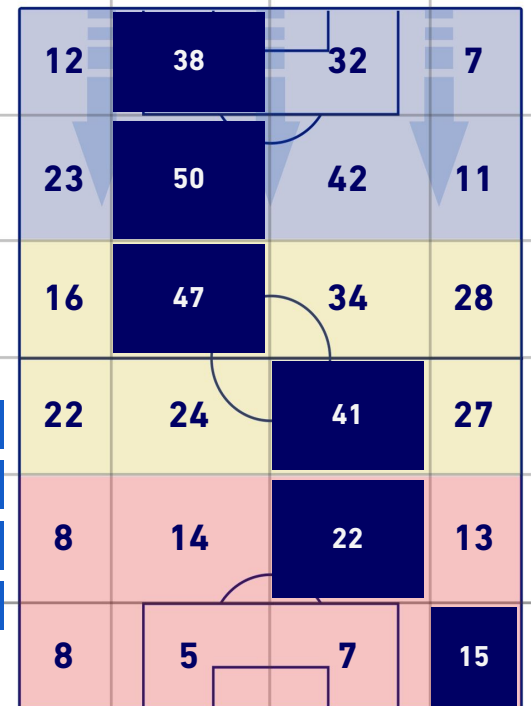

880	Total Balls Played	546
235	DEFENSIVE	215
463	MIDFIELD	239
182	ATTACK ZONE	92

21	Touch in Attacks zone	12	
D. ZAPATA	5	2	BETO
R. MALINOVSKYI	4	2	N. MOLINA
D. ZAPPACOSTA	4	2	I. PUSSETTO