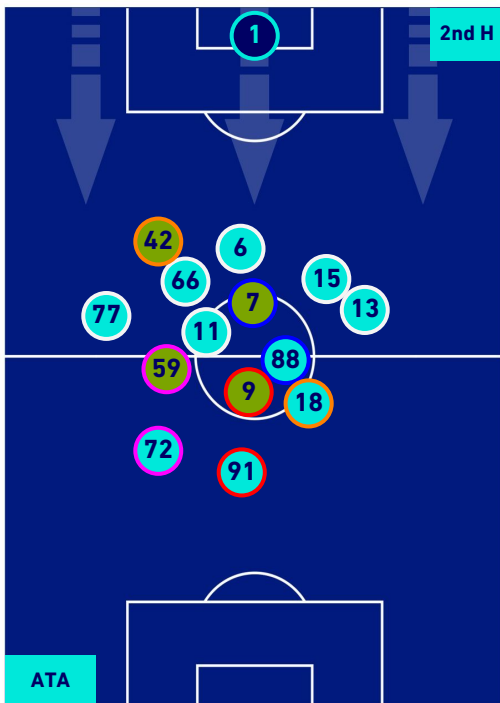

ATALANTA

1-1

UDINESE

HEATMAP

ATALANTA

1-1

UDINESE

PLAYERS AVERAGE POSITION

Legend:

- 1st Substitution Player in
- 2nd Substitution Player in
- 3rd Substitution Player in
- 4th Substitution Player in
- 5th Substitution Player in

- Player out
- Player out
- Player out
- Player out
- Player out