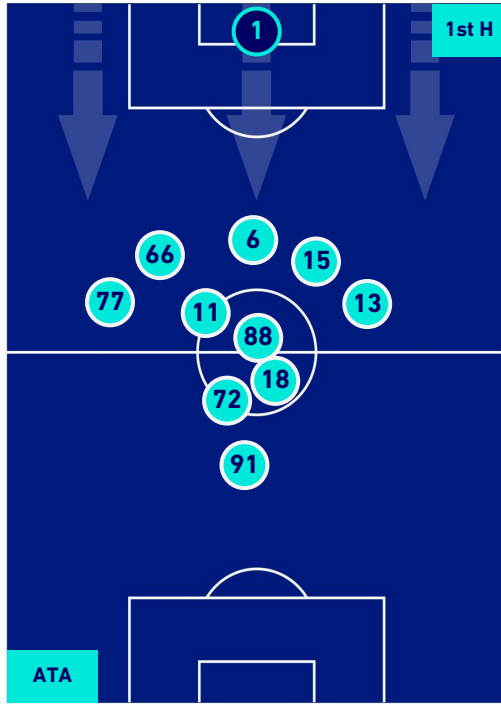

Legend:

- 1st Substitution ● Player in
- 2nd Substitution ● Player in
- 3rd Substitution ● Player in
- 4th Substitution ● Player in
- 5th Substitution ● Player in

- Player out
- Player out
- Player out
- Player out
- Player out

- Player in / out
- Player in / out
- Player in / out
- Player in / out
- Player in / out

-
-
-
-
-

ATALANTA

1-1

UDINESE

PLAYERS AVERAGE POSITION [NO BALL POSSESSION]

Legend:

- 1st Substitution ● Player in
- 2nd Substitution ● Player in
- 3rd Substitution ● Player in
- 4th Substitution ● Player in
- 5th Substitution ● Player in