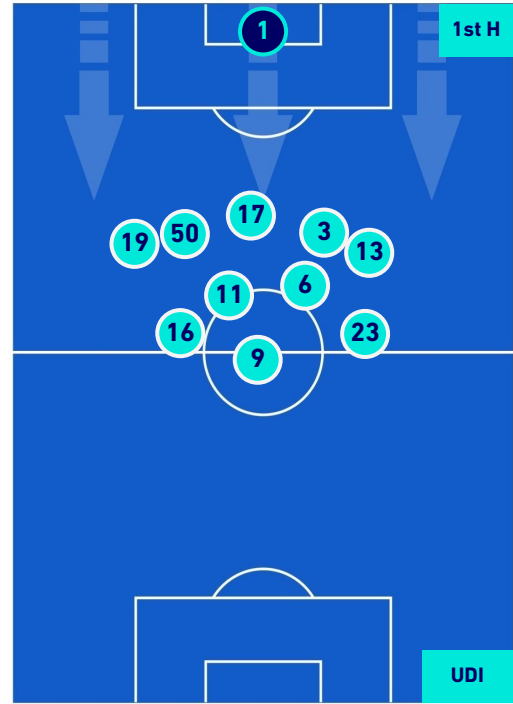

Legend:

- 1st Substitution ● Player in
- 2nd Substitution ● Player in
- 3rd Substitution ● Player in
- 4th Substitution ● Player in
- 5th Substitution ● Player in

- Player out
- Player out
- Player out
- Player out
- Player out

- Player in / out
- Player in / out
- Player in / out
- Player in / out
- Player in / out

-
-
-
-
-

ATALANTA

1-1

UDINESE

PLAYERS AVERAGE POSITION [NO BALL POSSESSION]

Legend:

- 1st Substitution ● Player in
- 2nd Substitution ● Player in
- 3rd Substitution ● Player in
- 4th Substitution ● Player in
- 5th Substitution ● Player in