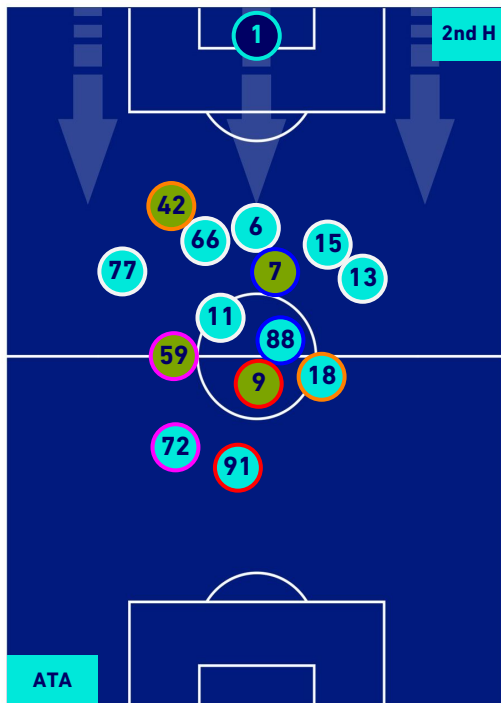

Legend:

- 1st Substitution ● Player in
- 2nd Substitution ● Player in
- 3rd Substitution ● Player in
- 4th Substitution ● Player in
- 5th Substitution ● Player in

- Player out
- Player out
- Player out
- Player out
- Player out

- Player in / out
- Player in / out
- Player in / out
- Player in / out
- Player in / out

-
-
-
-
-

ATALANTA

1-1

UDINESE

PLAYERS AVERAGE POSITION [NO BALL POSSESSION]

Legend:

- 1st Substitution ● Player in
- 2nd Substitution ● Player in
- 3rd Substitution ● Player in
- 4th Substitution ● Player in
- 5th Substitution ● Player in