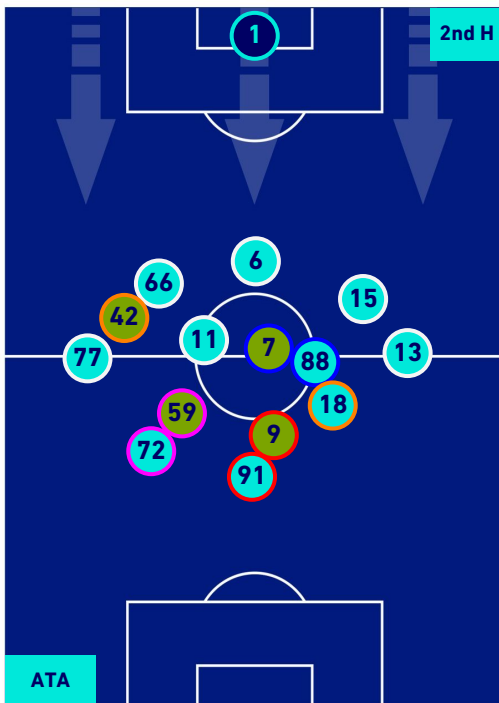

Legend:

- 1st Substitution Player in
- 2nd Substitution Player in
- 3rd Substitution Player in
- 4th Substitution Player in
- 5th Substitution Player in

- Player out
- Player out
- Player out
- Player out
- Player out

- Player in / out
- Player in / out
- Player in / out
- Player in / out
- Player in / out

-
-
-
-
-

Bergamo 24/10/2021 GEWISS STADIUM STADIUM - 12:30

ATALANTA

1-1

UDINESE

PLAYERS AVERAGE POSITION [BALL POSSESSION]

Legend:

- 1st Substitution ● Player in
- 2nd Substitution ● Player in
- 3rd Substitution ● Player in
- 4th Substitution ● Player in
- 5th Substitution ● Player in

- Player out
- Player out
- Player out
- Player out
- Player out