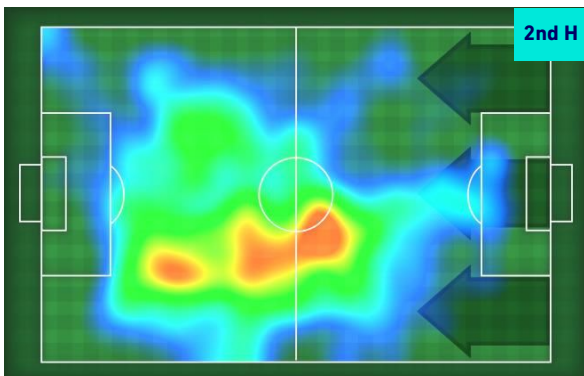

ATALANTA

1-1

UDINESE

KEY PLAYERS

RUSLAN MALINOVSKYI	18
Position	Midfielder
Games in Serie A	79
Goals in Serie A	18
Date of birth	04/05/1993
Nationality	UKR
Jog 27% - Run 65% - Sprint 8% Km 9.843	
2.614	6.402 0.827
Mvp Stats	
Minutes Played	87'
Goals	1
Scoring Chances	1
Attempts	3
Attempts on target (goals)	2(1)
Balls Played	71
Passes Completed	27
Passes Completed/Attempted (%)	61%
Key Passes	1
Recoveries	1

BETO	9
Position	Forward
Games in Serie A	7
Goals in Serie A	3
Date of birth	31/01/1998
Nationality	POR
Jog 32% - Run 58% - Sprint 10% Km 9.892	
3.163	5.757 0.972
Mvp Stats	
Minutes Played	97'
Goals	1
Scoring Chances	1
Attempts	3
Attempts on target (goals)	1(1)
Balls Played	32
Passes Completed	8
Passes Completed/Attempted (%)	62%
Key Passes	1
Recoveries	6
Fouls Suffered	1