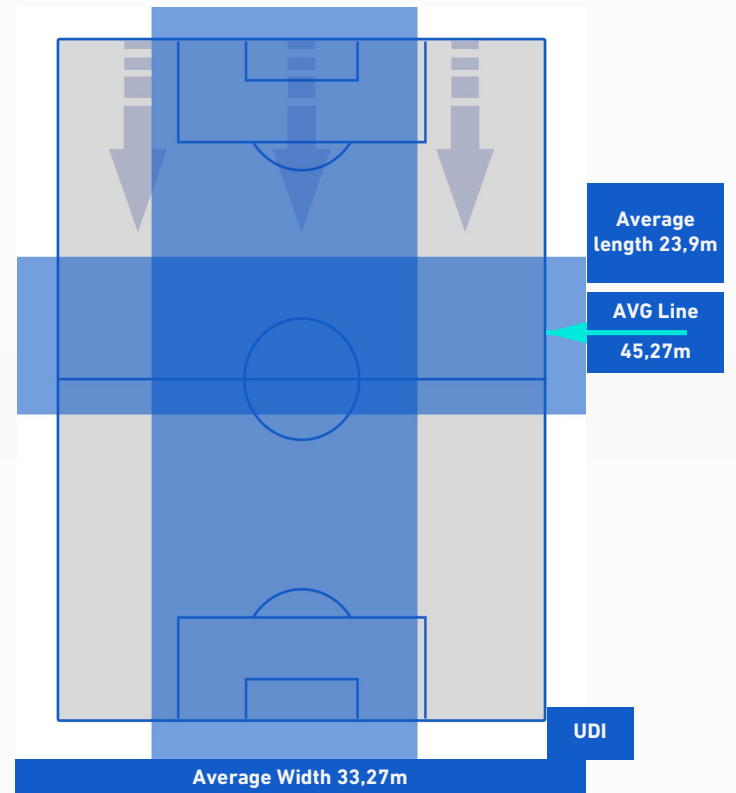

TEAM'S DEFENSE POSITION [NO BALL POSSESSION]