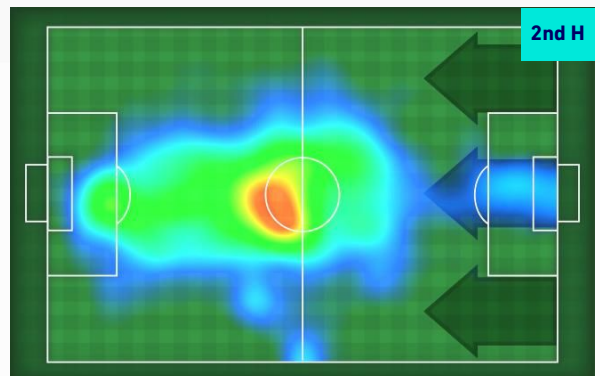

BETO	9
Position	Forward
Games in Serie A	7
Goals in Serie A	3
Date of birth	31/01/1998
Nationality	POR
Jog 32% - Run 58% - Sprint 10% Km 9.892	
3.163	5.757 0.972
Mvp Stats	
Minutes Played	97'
Goals	1
Scoring Chances	1
Attempts	3
Attempts on target (goals)	1(1)
Balls Played	32
Passes Completed	8
Passes Completed/Attempted (%)	62%
Key Passes	1
Recoveries	6
Fouls Suffered	1

HeatMap

2nd H

HeatMap

2nd H

Bergamo 24/10/2021 GEWISS STADIUM STADIUM - 12:30

ATALANTA

1-1

UDINESE