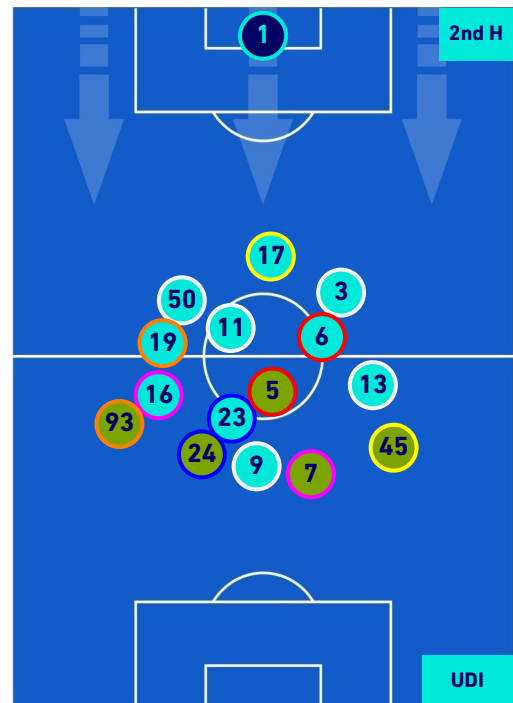

Legend:

- 1st Substitution Player in
- 2nd Substitution Player in
- 3rd Substitution Player in
- 4th Substitution Player in
- 5th Substitution Player in

- Player out
- Player out
- Player out
- Player out
- Player out

- Player in / out
- Player in / out
- Player in / out
- Player in / out
- Player in / out

-
-
-
-
-

Bergamo 24/10/2021 GEWISS STADIUM STADIUM - 12:30

ATALANTA

1-1

UDINESE

PLAYERS AVERAGE POSITION [BALL POSSESSION]

Legend:

- 1st Substitution ● Player in
- 2nd Substitution ● Player in
- 3rd Substitution ● Player in
- 4th Substitution ● Player in
- 5th Substitution ● Player in

- Player out
- Player out
- Player out
- Player out
- Player out