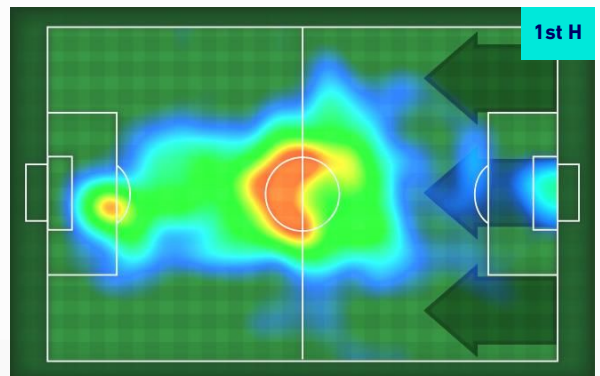

2nd H

HeatMap