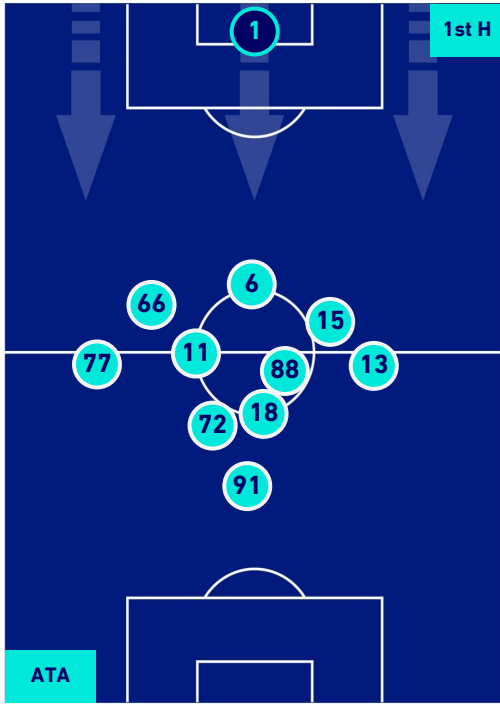

ATALANTA

1-1

UDINESE

HEATMAP

ATALANTA

1-1

UDINESE

PLAYERS AVERAGE POSITION

Legend:

- 1st Substitution Player in
- 2nd Substitution Player in
- 3rd Substitution Player in
- 4th Substitution Player in
- 5th Substitution Player in

- Player out
- Player out
- Player out
- Player out
- Player out