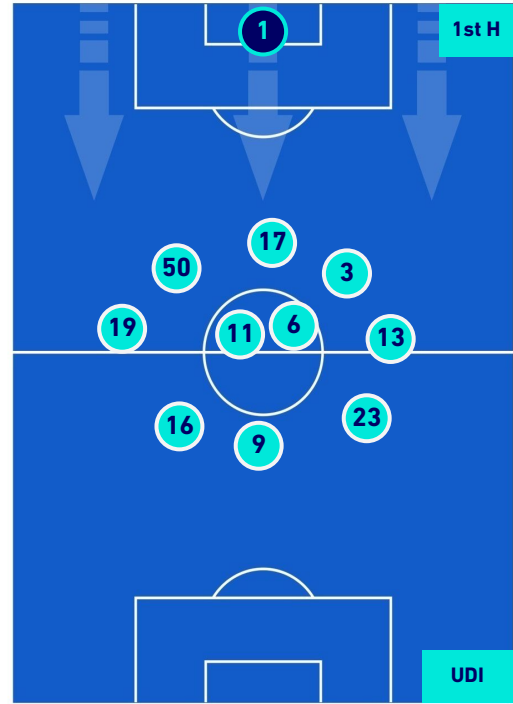

Legend:

- 1st Substitution Player in
- 2nd Substitution Player in
- 3rd Substitution Player in
- 4th Substitution Player in
- 5th Substitution Player in

- Player out
- Player out
- Player out
- Player out
- Player out

- Player in / out
- Player in / out
- Player in / out
- Player in / out
- Player in / out

-
-
-
-
-

Bergamo 24/10/2021 GEWISS STADIUM STADIUM - 12:30

ATALANTA

1-1

UDINESE

PLAYERS AVERAGE POSITION [BALL POSSESSION]

Legend:

- 1st Substitution ● Player in
- 2nd Substitution ● Player in
- 3rd Substitution ● Player in
- 4th Substitution ● Player in
- 5th Substitution ● Player in

- Player out
- Player out
- Player out
- Player out
- Player out