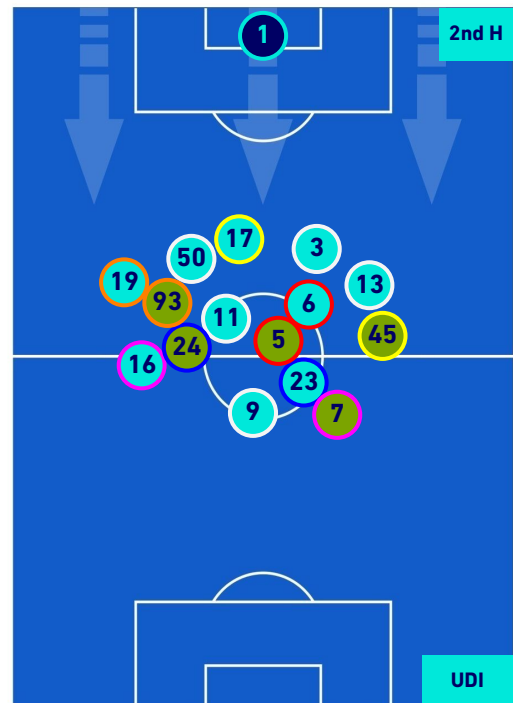

Legend:

- 1st Substitution ● Player in
- 2nd Substitution ● Player in
- 3rd Substitution ● Player in
- 4th Substitution ● Player in
- 5th Substitution ● Player in

- Player out
- Player out
- Player out
- Player out
- Player out

- Player in / out
- Player in / out
- Player in / out
- Player in / out
- Player in / out

-
-
-
-
-

ATALANTA

1-1

UDINESE

PLAYERS AVERAGE POSITION [NO BALL POSSESSION]

Legend:

- 1st Substitution ● Player in
- 2nd Substitution ● Player in
- 3rd Substitution ● Player in
- 4th Substitution ● Player in
- 5th Substitution ● Player in