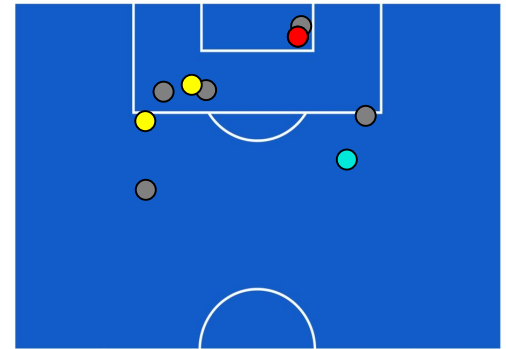

UDINESE

ATTACKING PLAYS MAP

36	Attacking Plays	25
8	Total Attempts	9
3	Scoring Chances	3

ATTEMPTS MAP

1	Goals	1
3	On target	3
1	Off target	5
4	Blocked	1

TOUCH MAP

880	Total Balls Played	546
235	DEFENSIVE	215
463	MIDFIELD	239
182	ATTACK ZONE	92