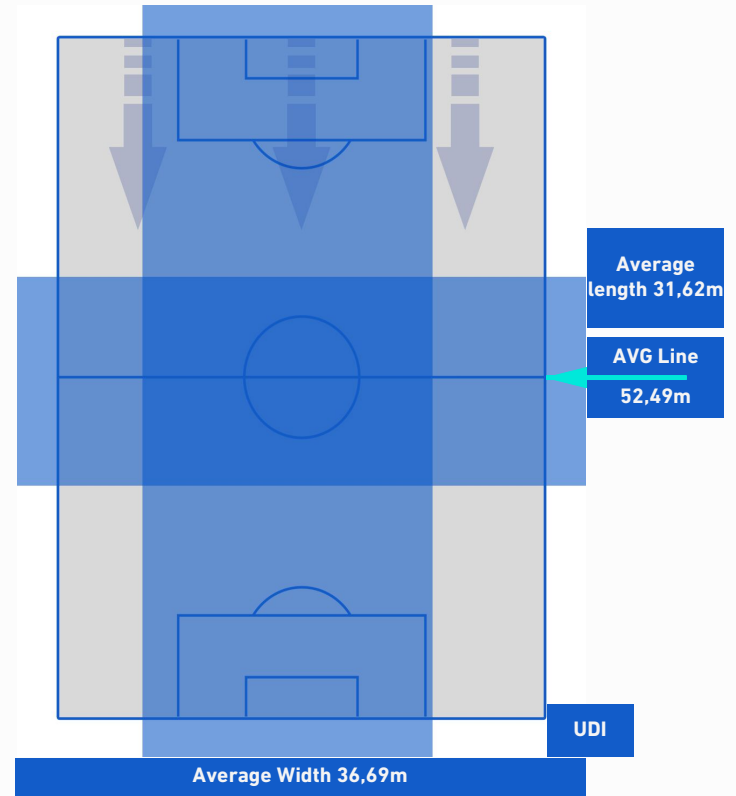

ATALANTA

1-1

UDINESE

TEAM'S DEFENSE POSITION [BALL POSSESSION]