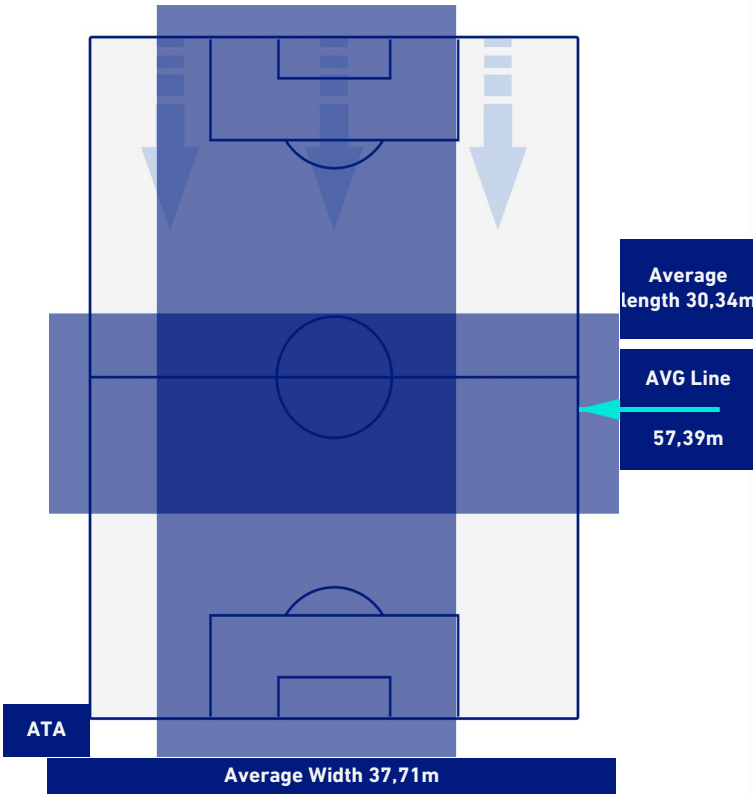

- Player out
- Player out
- Player out
- Player out
- Player out

- Player in / out
- Player in / out
- Player in / out
- Player in / out
- Player in / out

-
-
-
-
-

ATALANTA

1-1

UDINESE

TEAM'S DEFENSE POSITION 1st H