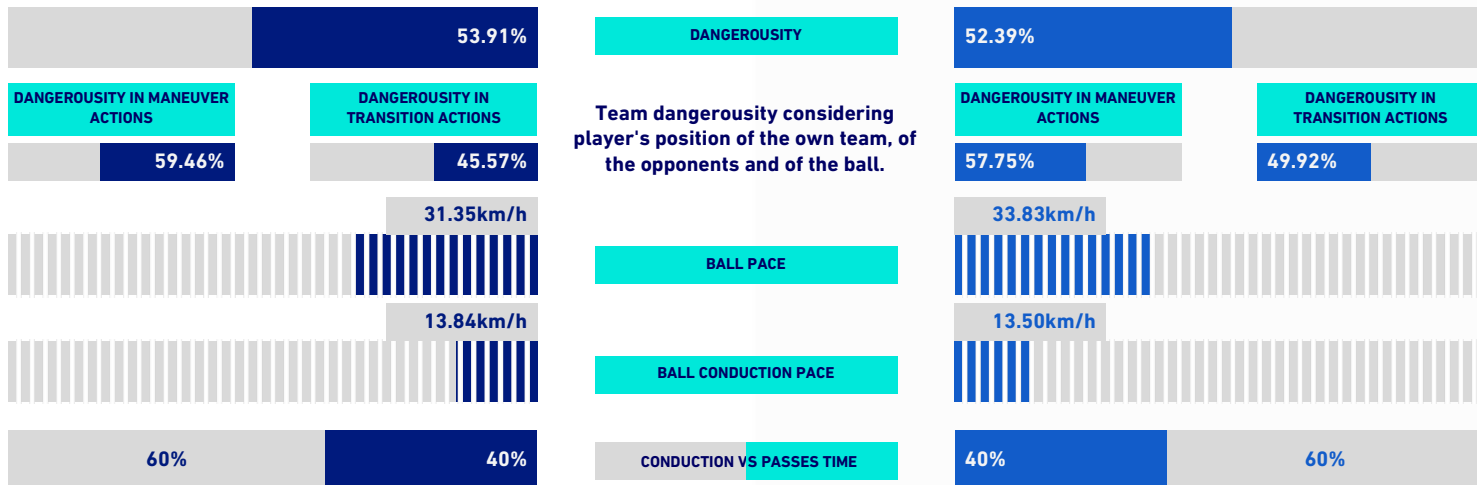

ATALANTA

1-1

UDINESE

VIRTUAL COACH

TEAM INDICATORS

RECORDMEN

PASS GAIN

Number of players overtaken by a vertical pass (only successful passes are considered). It shows how much a player tends to overcome the opponent's pressure lines.