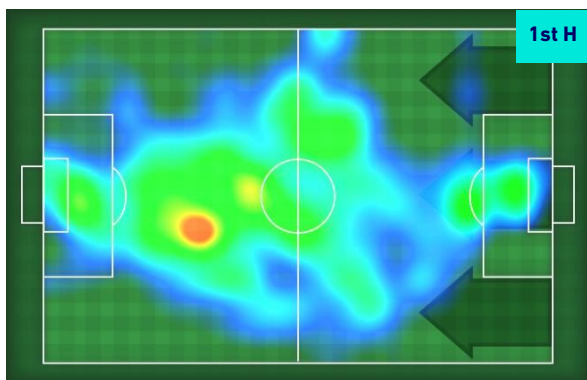

CAGLIARI

3-1

SAMPDORIA

KEY PLAYERS

JOAO PEDRO 10

Position	Forward
Games in Serie A	189
Goals in Serie A	64
Date of birth	09/03/1992
Nationality	BRA

Jog 29% - Run 63% - Sprint 8% **Km 10.189**

2.908	6.415	0.866

Mvp Stats

Minutes Played	98'
Goals	2
Scoring Chances	2
Attempts	2
Attempts on target (goals)	2(2)
Balls Played	26
Passes Completed	9
Passes Completed/Attempted (%)	75%
Fouls Suffered	4

MORTEN THORSBY 2

Position	Midfielder
Games in Serie A	65
Goals in Serie A	5
Date of birth	05/05/1996
Nationality	NOR

Jog 25% - Run 67% - Sprint 8% **Km 10.271**

2.526	6.831	0.914

Mvp Stats

Minutes Played	98'
Goals	1
Scoring Chances	1
Attempts	1
Attempts on target (goals)	1(1)
Balls Played	40
Passes Completed	19
Passes Completed/Attempted (%)	59%
Recoveries	10
Fouls Suffered	1

HeatMap