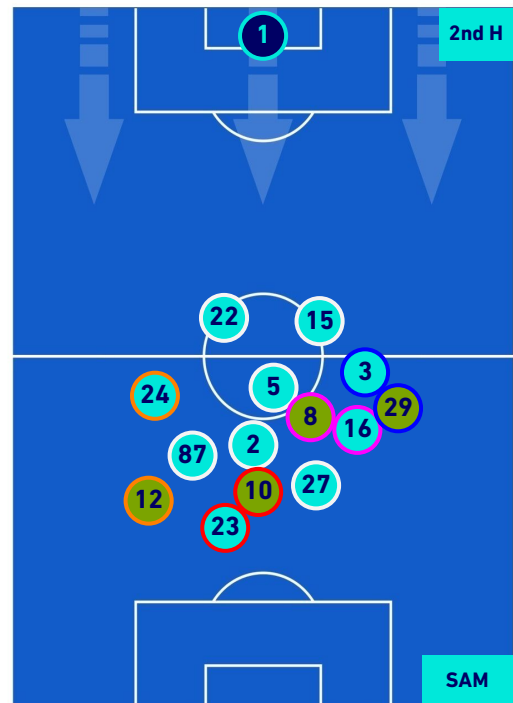

CAGLIARI

3-1

SAMPDORIA

PLAYERS AVERAGE POSITION [BALL POSSESSION]

Legend:

- 1st Substitution Player in
- 2nd Substitution Player in
- 3rd Substitution Player in
- 4th Substitution Player in

- Player out
- Player out
- Player out
- Player out

- Player in / out
- Player in / out
- Player in / out
- Player in / out