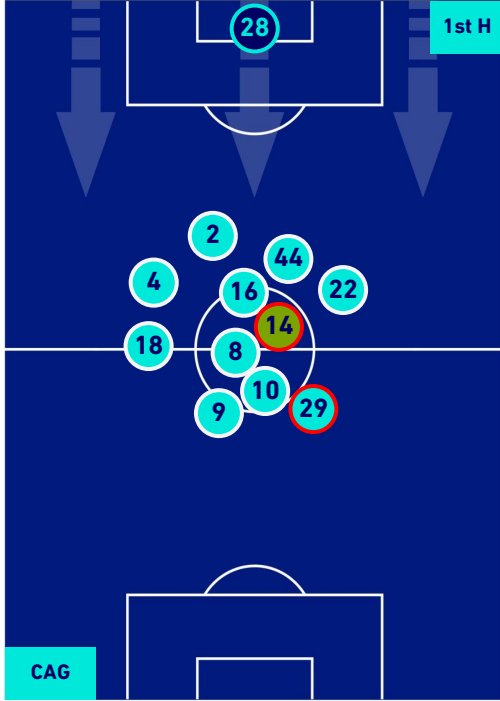

CAGLIARI

3-1

SAMPDORIA

HEATMAP

CAGLIARI

3-1

SAMPDORIA

PLAYERS AVERAGE POSITION

- Legend:
- 1st Substitution: Player in (Red circle), Player out (Red circle)
 - 2nd Substitution: Player in (Green circle), Player out (Green circle)
 - 3rd Substitution: Player in (Blue circle), Player out (Blue circle)
 - 4th Substitution: Player in (Orange circle), Player out (Orange circle)