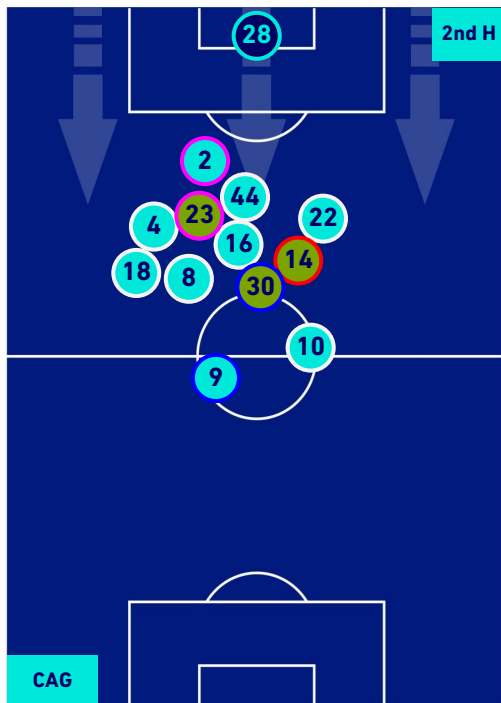

- Player in / out (Red square)
- Player in / out (Green square)
- Player in / out (Blue square)
- Player in / out (Orange square)

CAGLIARI

3-1

SAMPDORIA

PLAYERS AVERAGE POSITION [BALL POSSESSION]

Legend:

- 1st Substitution Player in
- 2nd Substitution Player in
- 3rd Substitution Player in
- 4th Substitution Player in

- Player out
- Player out
- Player out
- Player out

- Player in / out
- Player in / out
- Player in / out
- Player in / out

- Player in / out
- Player in / out
- Player in / out
- Player in / out

CAGLIARI

3-1

SAMPDORIA

PLAYERS AVERAGE POSITION [NO BALL POSSESSION]

Legend:

- 1st Substitution ● Player in
- 2nd Substitution ● Player in
- 3rd Substitution ● Player in
- 4th Substitution ● Player in

- Player out
- Player out
- Player out
- Player out