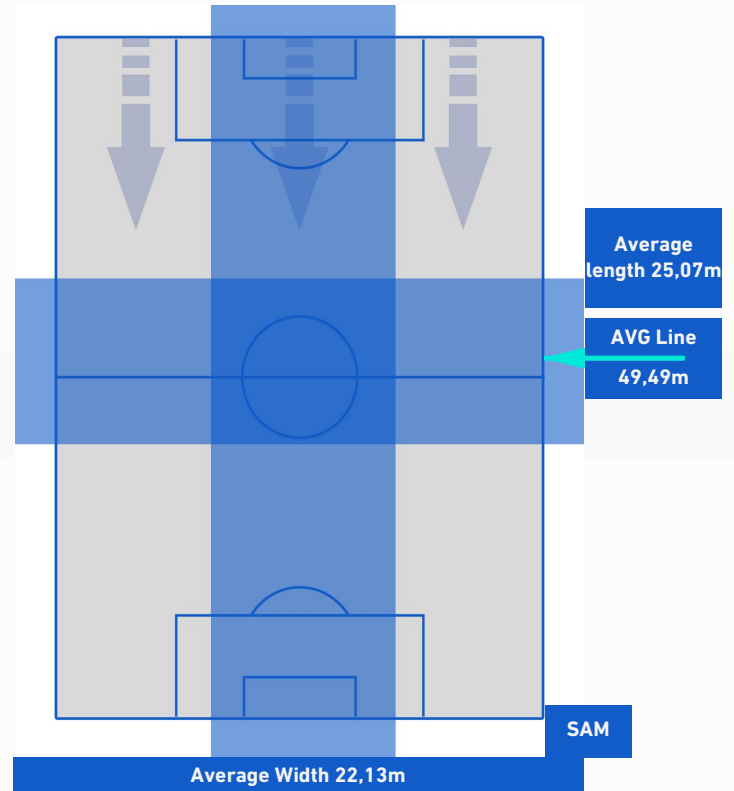

TEAM'S DEFENSE POSITION [NO BALL POSSESSION]