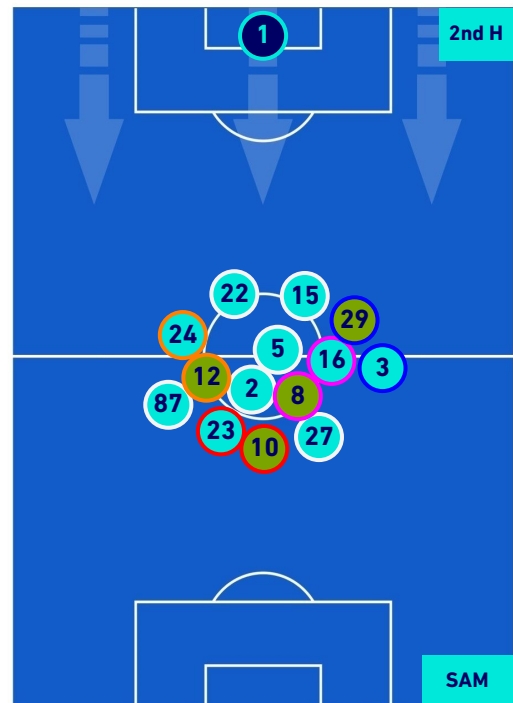

CAGLIARI

3-1

SAMPDORIA

HEATMAP

CAGLIARI

3-1

SAMPDORIA

PLAYERS AVERAGE POSITION

- Legend:
- 1st Substitution: Player in (Red circle), Player out (Red circle)
 - 2nd Substitution: Player in (Green circle), Player out (Green circle)
 - 3rd Substitution: Player in (Blue circle), Player out (Blue circle)
 - 4th Substitution: Player in (Orange circle), Player out (Orange circle)