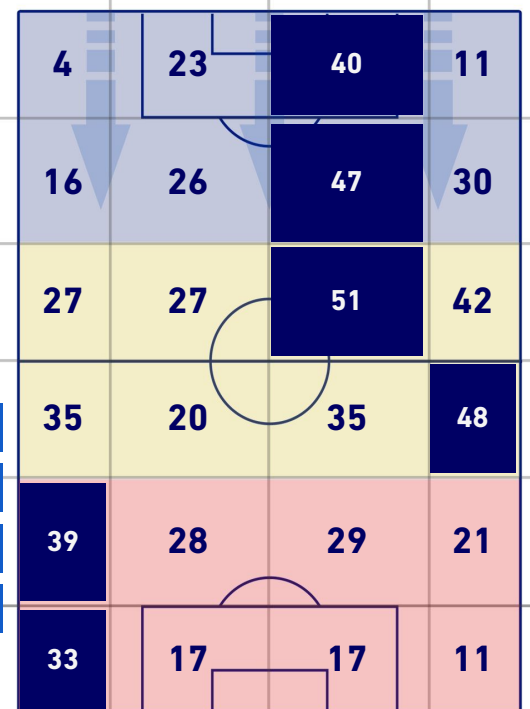

ATTACKING PLAYS MAP

| | | |
|----|-----------------|----|
| 26 | Attacking Plays | 33 |
| 12 | Total Attempts | 17 |
| 3 | Scoring Chances | 4 |

ATTEMPTS MAP

| | | |
|---|------------|---|
| 3 | Goals | 1 |
| 5 | On target | 3 |
| 5 | Off target | 9 |
| 2 | Blocked | 5 |

TOUCH MAP

| | | |
|-----|--------------------|-----|
| 536 | Total Balls Played | 677 |
| 206 | DEFENSIVE | 197 |
| 206 | MIDFIELD | 285 |
| 124 | ATTACK ZONE | 195 |

| | | | |
|------------|-----------------------|---|-----------------|
| 22 | Touch in Attacks zone | | 34 |
| KEITA | 8 | 8 | O. COLLEY |
| A. DEIOLA | 5 | 8 | F. QUAGLIARELLA |
| JOAO PEDRO | 4 | 4 | F. CAPUTO |