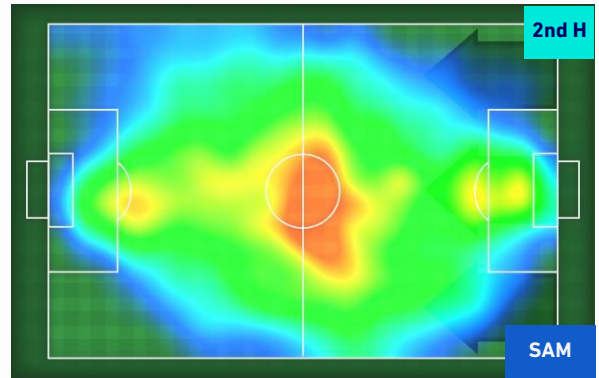

CAGLIARI

3-1

SAMPDORIA

PLAYERS RANKING (ATHLETICS PERFORMANCE)

Jog - Run - Sprint (km)			
1	KEVIN STROOTMAN	Total 10.888	
	2.672	7.509	0.707
2	CHARALAMPOS LYKOIANNIS	Total 10.277	
	2.841	6.782	0.654
3	JOAO PEDRO	Total 10.189	
	2.908	6.415	0.866
4	RAZVAN MARIN	Total 10.134	
	2.676	6.867	0.591
5	NAHITAN NANDEZ	Total 10.09	
	2.753	6.575	0.762

AVG Speed km/h (run)			
1	L. PAVOLETTI	CAG	8.2
2	A. DEIOLA	CAG	7.5
3	K. STROOTMAN	CAG	7.2
4	N. NANDEZ	CAG	7.1
5	R. MARIN	CAG	7

AVG Speed km/h (sprint)			
1	A. DEIOLA	CAG	33.07
2	K. STROOTMAN	CAG	31.26
3	A. CARBONI	CAG	29.8
4	N. NANDEZ	CAG	29.64

TEAM STATS (ATHLETICS PERFORMANCE)

Distance Covered (km)	100.596
AVG Speed (km/h)	6.4

Jog-Run-Sprint (km 100.596)		
27.962	65.871	6.763

Jog - Run - Sprint (km)			
1	ANTONIO CANDREVA	Total 10.765	
	2.818	6.761	1.186
2	MORTEN THORSBY	Total 10.271	
	2.526	6.831	0.914
3	OMAR COLLEY	Total 9.442	
	2.892	5.992	0.558
4	MAYA YOSHIDA	Total 9.434	
	2.847	6.011	0.576
5	ADRIEN SILVA	Total 9.276	
	2.485	6.188	0.603

AVG Speed km/h (run)			
1	F. DEPAOLI	SAM	8.6
2	A. CANDREVA	SAM	7.4
3	M. THORSBY	SAM	7.1
4	V. VERRE	SAM	6.9
5	N. MURRU	SAM	6.8

AVG Speed km/h (sprint)			
1	A. CANDREVA	SAM	31.2
2	M. THORSBY	SAM	31.18
3	M. GABBIADINI	SAM	30.99
4	B. BERESZYNSKI	SAM	30.73

Distance Covered (km)	95.994
AVG Speed (km/h)	6.3

Jog-Run-Sprint (km 95.994)		
27.385	60.751	7.858

Fitness data displayed in the report are the ones collected in real time and could be different to the post-processed ones, delivered to the coaching staff

Cagliari 17/10/2021 UNIPOL DOMUS STADIUM - 12:30

CAGLIARI

3-1

SAMPDORIA

HEATMAP