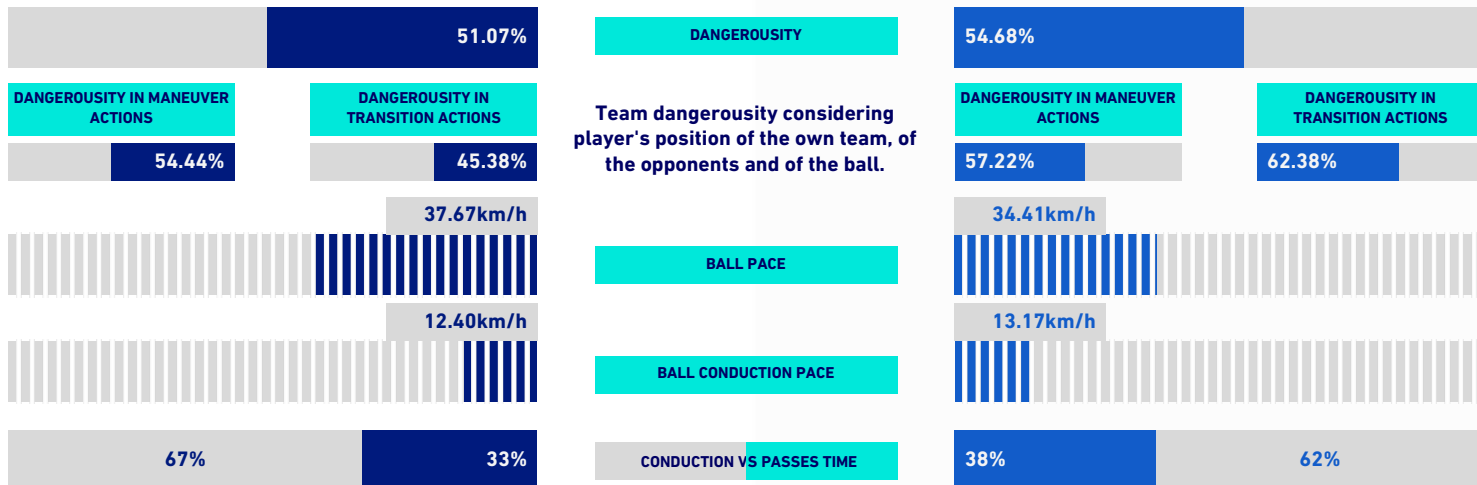

CAGLIARI

3-1

SAMPDORIA

VIRTUAL COACH

TEAM INDICATORS

RECORDMEN

PASS GAIN

Number of players overtaken by a vertical pass (only successful passes are considered). It shows how much a player tends to overcome the opponent's pressure lines.