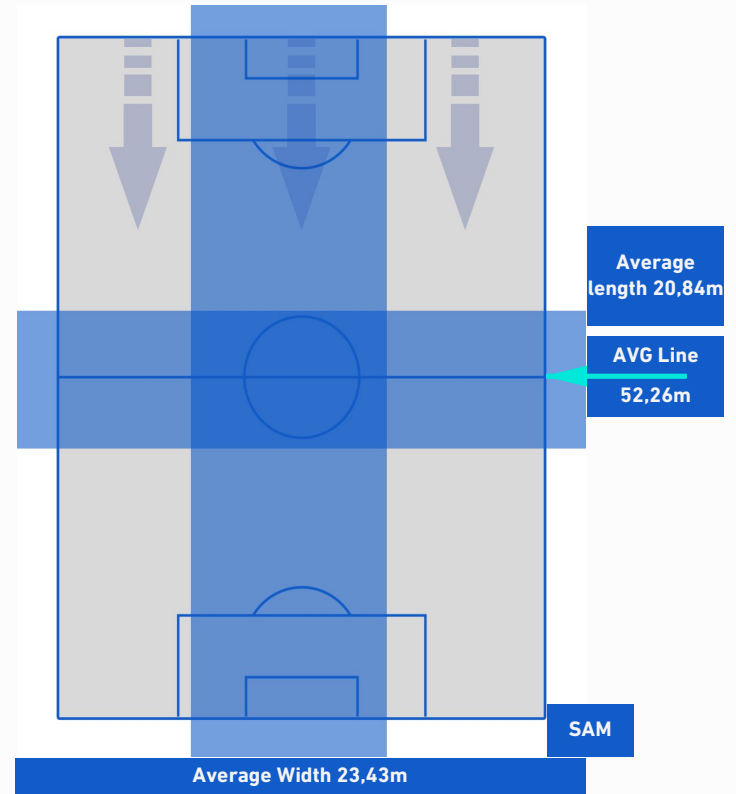

- Player in / out
- Player in / out
- Player in / out
- Player in / out

-
-
-
-

CAGLIARI

3-1

SAMPDORIA

TEAM'S DEFENSE POSITION 1st H

TEAM'S DEFENSE POSITION 2nd H

CAGLIARI