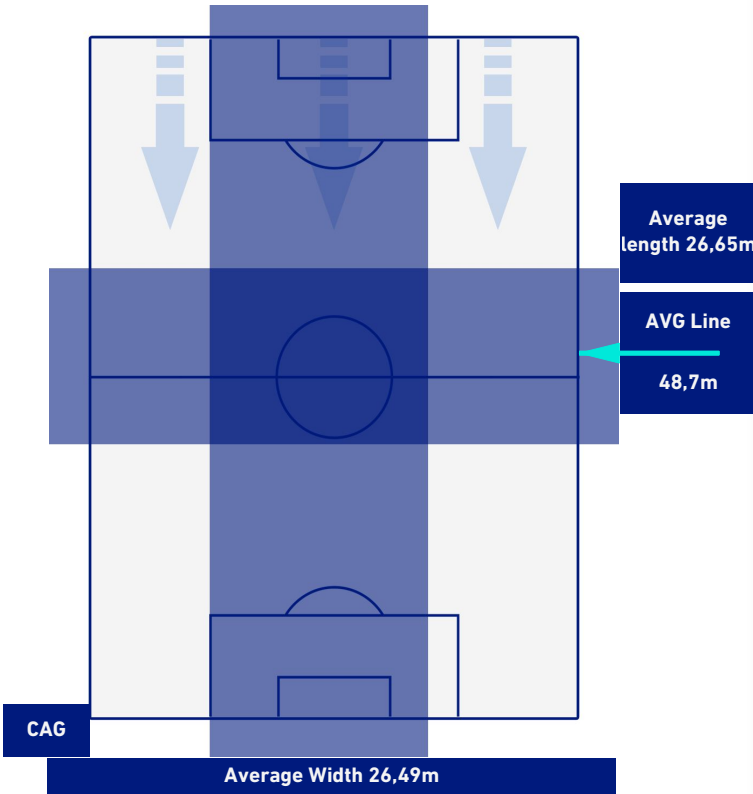

- Player in / out
- Player in / out
- Player in / out
- Player in / out

-
-
-
-

CAGLIARI

3-1

SAMPDORIA

TEAM'S DEFENSE POSITION 1st H

TEAM'S DEFENSE POSITION 2nd H

CAGLIARI