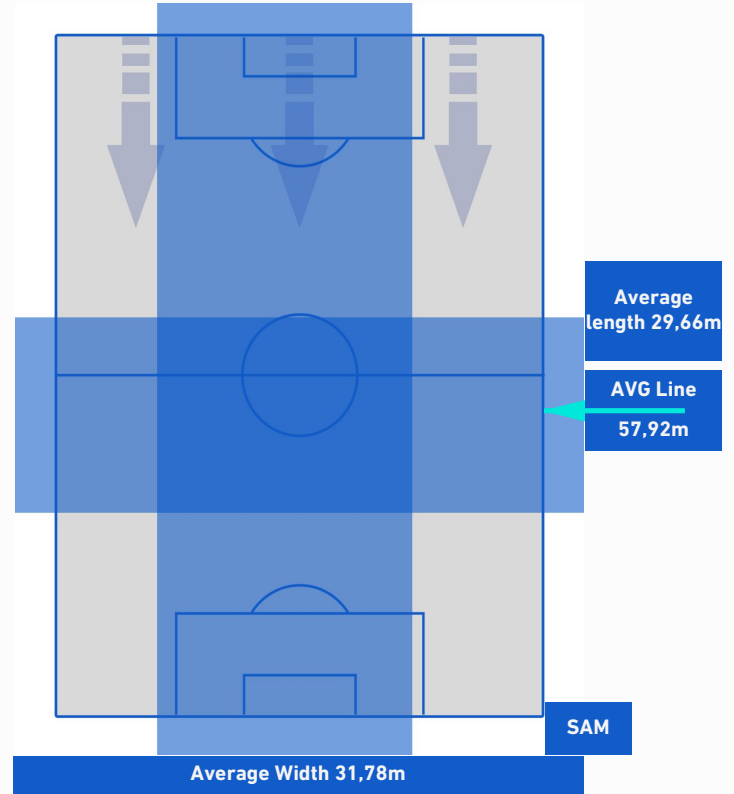

CAGLIARI

3-1

SAMPDORIA

TEAM'S DEFENSE POSITION [BALL POSSESSION]