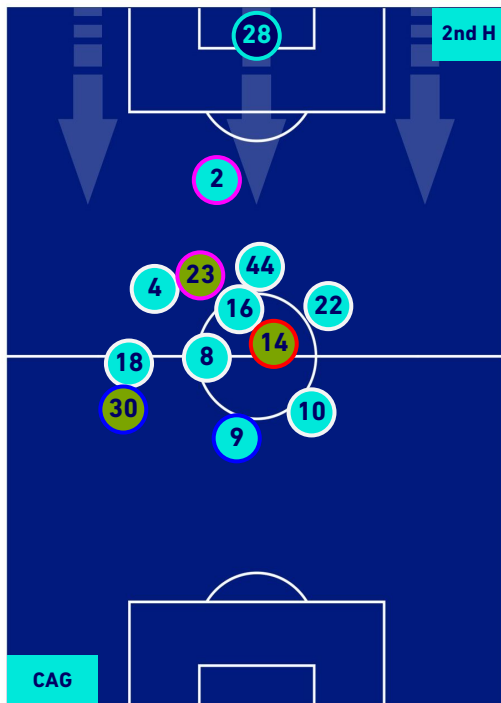

CAGLIARI

3-1

SAMPDORIA

PLAYERS AVERAGE POSITION [BALL POSSESSION]

Legend:

- 1st Substitution Player in
- 2nd Substitution Player in
- 3rd Substitution Player in
- 4th Substitution Player in

- Player out
- Player out
- Player out
- Player out

- Player in / out
- Player in / out
- Player in / out
- Player in / out