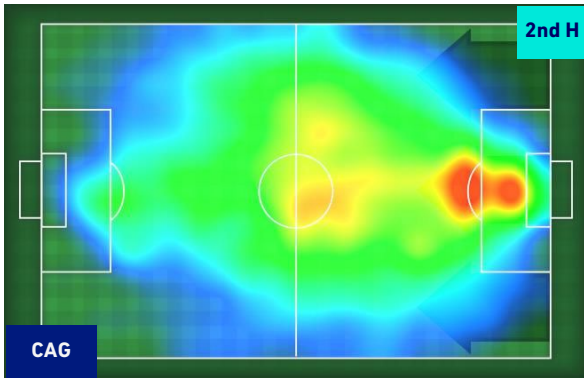

CAGLIARI

3-1

SAMPDORIA

PLAYERS RANKING (ATHLETICS PERFORMANCE)

Jog - Run - Sprint (km)			
1	KEVIN STROOTMAN	Total 10.888	
	2.672	7.509	0.707
2	CHARALAMPOS LYKOIANNIS	Total 10.277	
	2.841	6.782	0.654
3	JOAO PEDRO	Total 10.189	
	2.908	6.415	0.866
4	RAZVAN MARIN	Total 10.134	
	2.676	6.867	0.591
5	NAHITAN NANDEZ	Total 10.09	
	2.753	6.575	0.762

AVG Speed km/h (run)			
1	L. PAVOLETTI	CAG	8.2
2	A. DEIOLA	CAG	7.5
3	K. STROOTMAN	CAG	7.2
4	N. NANDEZ	CAG	7.1
5	R. MARIN	CAG	7

AVG Speed km/h (sprint)			
1	A. DEIOLA	CAG	33.07
2	K. STROOTMAN	CAG	31.26
3	A. CARBONI	CAG	29.8
4	N. NANDEZ	CAG	29.64

TEAM STATS (ATHLETICS PERFORMANCE)

Distance Covered (km)	100.596
AVG Speed (km/h)	6.4

Jog-Run-Sprint (km 100.596)		
27.962	65.871	6.763

Jog - Run - Sprint (km)			
1	ANTONIO CANDREVA	Total 10.765	
	2.818	6.761	1.186
2	MORTEN THORSBY	Total 10.271	
	2.526	6.831	0.914
3	OMAR COLLEY	Total 9.442	
	2.892	5.992	0.558
4	MAYA YOSHIDA	Total 9.434	
	2.847	6.011	0.576
5	ADRIEN SILVA	Total 9.276	
	2.485	6.188	0.603

AVG Speed km/h (run)			
1	F. DEPAOLI	SAM	8.6
2	A. CANDREVA	SAM	7.4
3	M. THORSBY	SAM	7.1
4	V. VERRE	SAM	6.9
5	N. MURRU	SAM	6.8

AVG Speed km/h (sprint)			
1	A. CANDREVA	SAM	31.2
2	M. THORSBY	SAM	31.18
3	M. GABBIADINI	SAM	30.99
4	B. BERESZYNSKI	SAM	30.73

Distance Covered (km)	95.994
AVG Speed (km/h)	6.3

Jog-Run-Sprint (km 95.994)		
27.385	60.751	7.858

Fitness data displayed in the report are the ones collected in real time and could be different to the post-processed ones, delivered to the coaching staff

Cagliari 17/10/2021 UNIPOL DOMUS STADIUM - 12:30

CAGLIARI

3-1

SAMPDORIA

HEATMAP