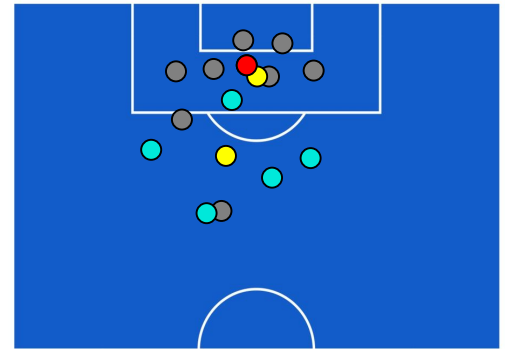

ATTACKING PLAYS MAP

| | | |
|----|-----------------|----|
| 26 | Attacking Plays | 33 |
| 12 | Total Attempts | 17 |
| 3 | Scoring Chances | 4 |

ATTEMPTS MAP

| | | |
|---|------------|---|
| 3 | Goals | 1 |
| 5 | On target | 3 |
| 5 | Off target | 9 |
| 2 | Blocked | 5 |