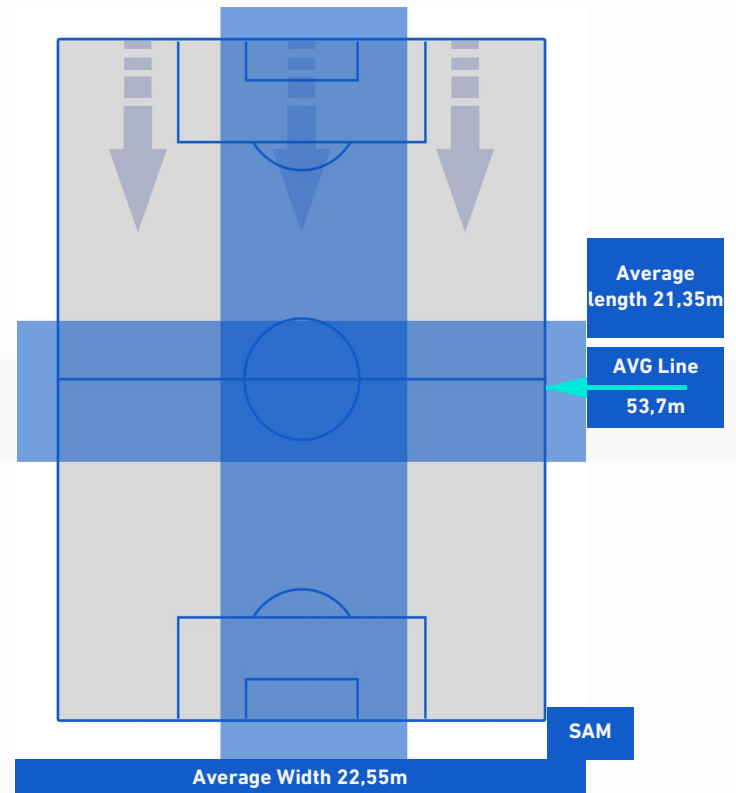

- Player in / out
- Player in / out
- Player in / out
- Player in / out

-
-
-
-

CAGLIARI

3-1

SAMPDORIA

TEAM'S DEFENSE POSITION 1st H

TEAM'S DEFENSE POSITION 2nd H

CAGLIARI