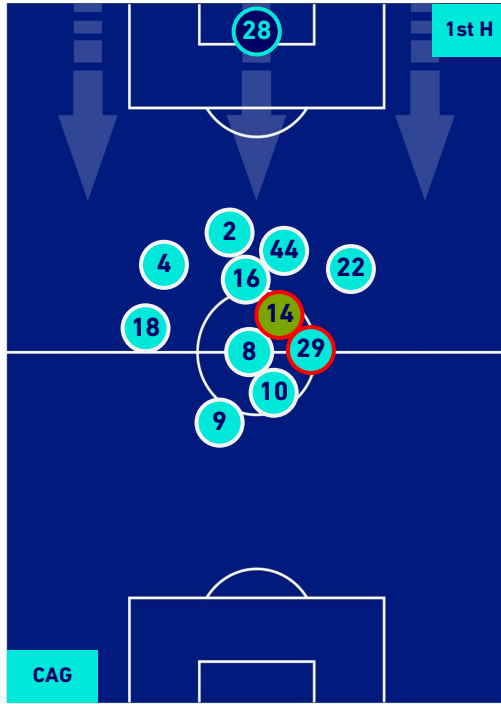

- Player in / out (Red square)
- Player in / out (Green square)
- Player in / out (Blue square)
- Player in / out (Orange square)

CAGLIARI

3-1

SAMPDORIA

PLAYERS AVERAGE POSITION [BALL POSSESSION]

Legend:

- 1st Substitution Player in
- 2nd Substitution Player in
- 3rd Substitution Player in
- 4th Substitution Player in

- Player out
- Player out
- Player out
- Player out

- Player in / out
- Player in / out
- Player in / out
- Player in / out

- Player in / out
- Player in / out
- Player in / out
- Player in / out

CAGLIARI

3-1

SAMPDORIA

PLAYERS AVERAGE POSITION [NO BALL POSSESSION]

Legend:

- 1st Substitution ● Player in
- 2nd Substitution ● Player in
- 3rd Substitution ● Player in
- 4th Substitution ● Player in

- Player out
- Player out
- Player out
- Player out