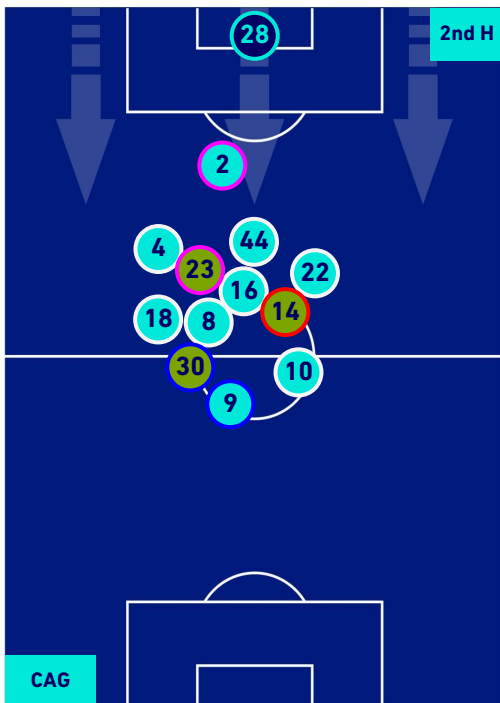

CAGLIARI

3-1

SAMPDORIA

HEATMAP

CAGLIARI

3-1

SAMPDORIA

PLAYERS AVERAGE POSITION

- Legend:
- 1st Substitution: Player in (Red circle), Player out (Red circle)
 - 2nd Substitution: Player in (Green circle), Player out (Green circle)
 - 3rd Substitution: Player in (Blue circle), Player out (Blue circle)
 - 4th Substitution: Player in (Orange circle), Player out (Orange circle)