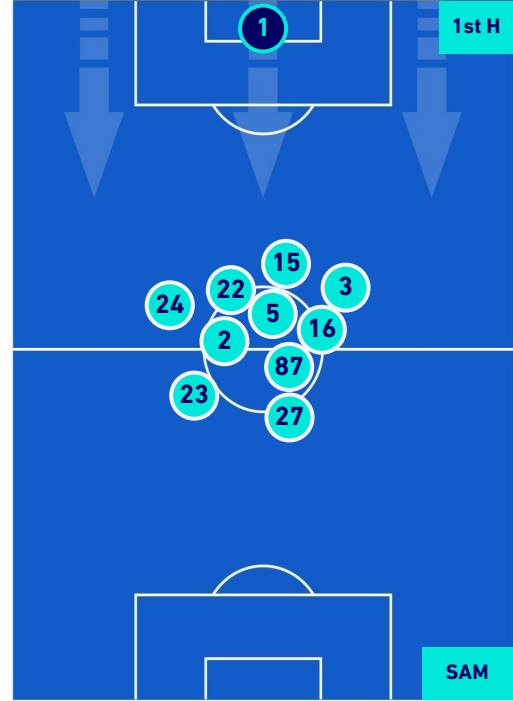

CAGLIARI

3-1

SAMPDORIA

HEATMAP

CAGLIARI

3-1

SAMPDORIA

PLAYERS AVERAGE POSITION

- Legend:
- 1st Substitution: Player in (Red circle), Player out (Red circle)
 - 2nd Substitution: Player in (Green circle), Player out (Green circle)
 - 3rd Substitution: Player in (Blue circle), Player out (Blue circle)
 - 4th Substitution: Player in (Orange circle), Player out (Orange circle)