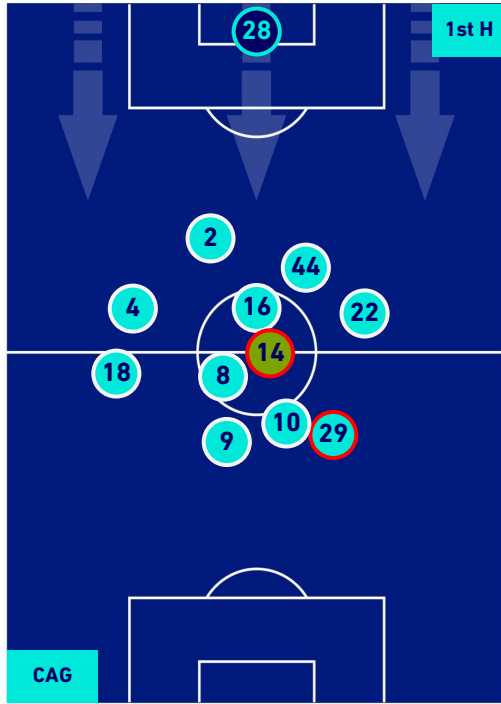

CAGLIARI

3-1

SAMPDORIA

PLAYERS AVERAGE POSITION [BALL POSSESSION]

Legend:

- 1st Substitution Player in
- 2nd Substitution Player in
- 3rd Substitution Player in
- 4th Substitution Player in

- Player out
- Player out
- Player out
- Player out

- Player in / out
- Player in / out
- Player in / out
- Player in / out