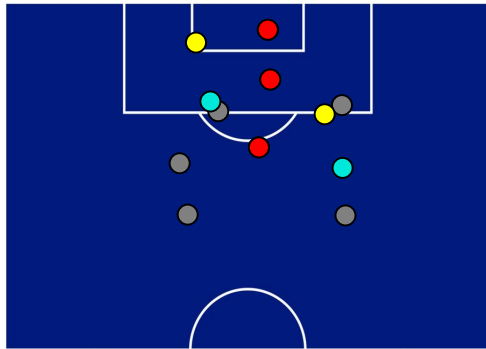

ATTEMPTS MAP