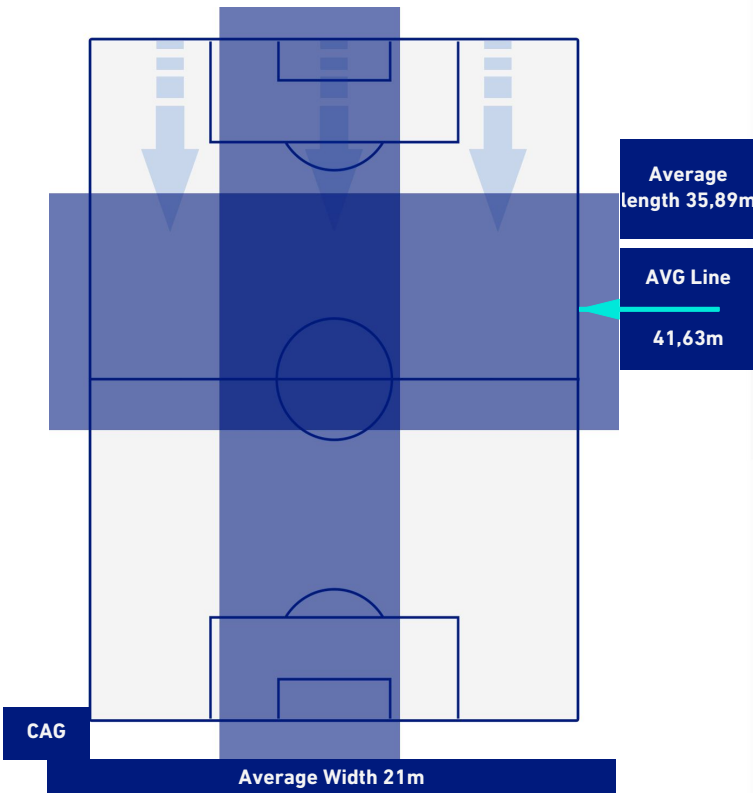

- Player in / out
- Player in / out
- Player in / out
- Player in / out

-
-
-
-

CAGLIARI

3-1

SAMPDORIA

TEAM'S DEFENSE POSITION 1st H

TEAM'S DEFENSE POSITION 2nd H

CAGLIARI