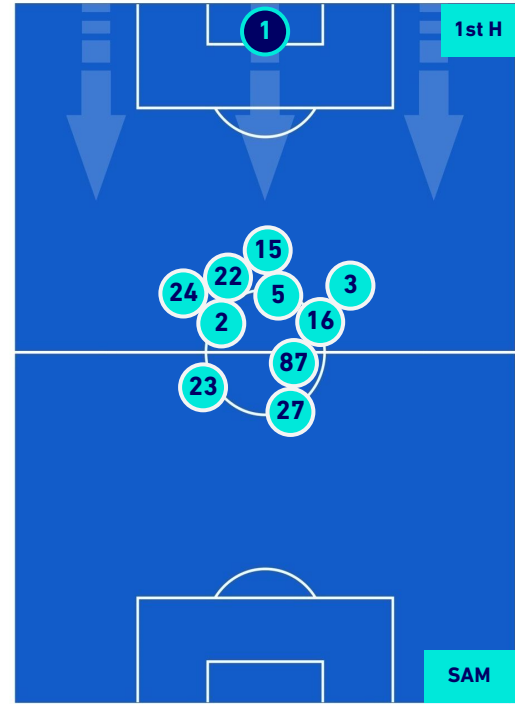

- Player in / out (Red square)
- Player in / out (Green square)
- Player in / out (Blue square)
- Player in / out (Orange square)

CAGLIARI

3-1

SAMPDORIA

PLAYERS AVERAGE POSITION [BALL POSSESSION]

Legend:

- 1st Substitution Player in
- 2nd Substitution Player in
- 3rd Substitution Player in
- 4th Substitution Player in

- Player out
- Player out
- Player out
- Player out

- Player in / out
- Player in / out
- Player in / out
- Player in / out

- Player in / out
- Player in / out
- Player in / out
- Player in / out

CAGLIARI

3-1

SAMPDORIA

PLAYERS AVERAGE POSITION [NO BALL POSSESSION]

Legend:

- 1st Substitution ● Player in
- 2nd Substitution ● Player in
- 3rd Substitution ● Player in
- 4th Substitution ● Player in

- Player out
- Player out
- Player out
- Player out