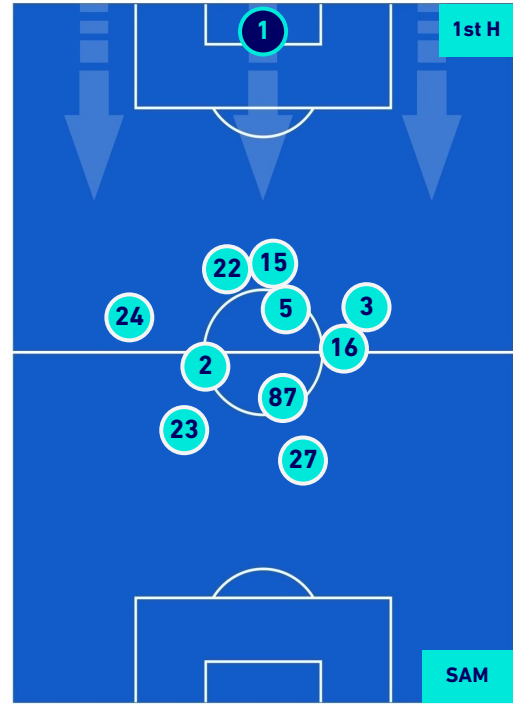

CAGLIARI

3-1

SAMPDORIA

PLAYERS AVERAGE POSITION [BALL POSSESSION]

Legend:

- 1st Substitution Player in
- 2nd Substitution Player in
- 3rd Substitution Player in
- 4th Substitution Player in

- Player out
- Player out
- Player out
- Player out

- Player in / out
- Player in / out
- Player in / out
- Player in / out