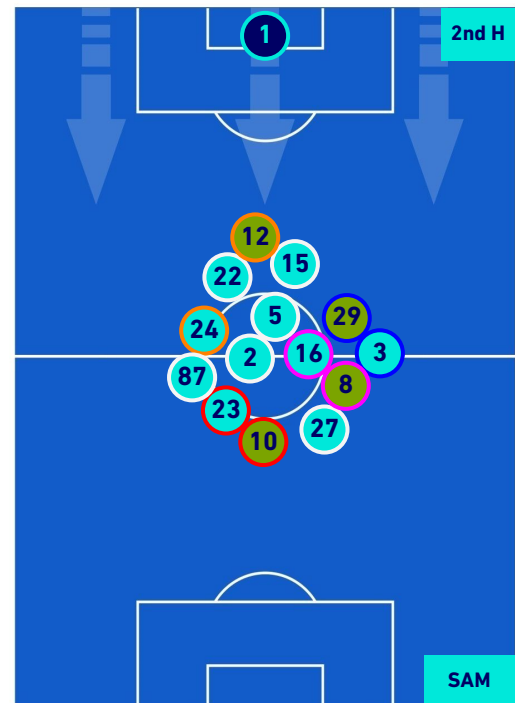

- Player in / out (Red square)
- Player in / out (Green square)
- Player in / out (Blue square)
- Player in / out (Orange square)

CAGLIARI

3-1

SAMPDORIA

PLAYERS AVERAGE POSITION [BALL POSSESSION]

Legend:

- 1st Substitution Player in
- 2nd Substitution Player in
- 3rd Substitution Player in
- 4th Substitution Player in

- Player out
- Player out
- Player out
- Player out

- Player in / out
- Player in / out
- Player in / out
- Player in / out

- Player in / out
- Player in / out
- Player in / out
- Player in / out

CAGLIARI

3-1

SAMPDORIA

PLAYERS AVERAGE POSITION [NO BALL POSSESSION]

Legend:

- 1st Substitution ● Player in
- 2nd Substitution ● Player in
- 3rd Substitution ● Player in
- 4th Substitution ● Player in

- Player out
- Player out
- Player out
- Player out