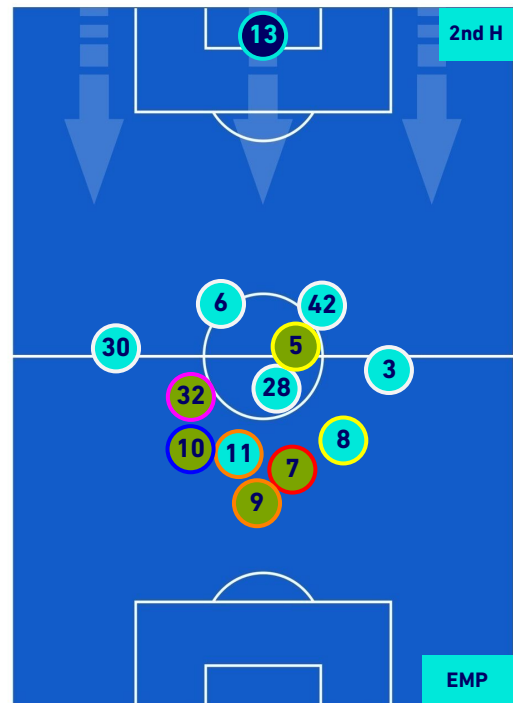

PLAYERS AVERAGE POSITION

Legend:

- 1st Substitution Player in
- 2nd Substitution Player in
- 3rd Substitution Player in
- 4th Substitution Player in
- 5th Substitution Player in

- Player out
- Player out
- Player out
- Player out
- Player out

- Player in / out
- Player in / out
- Player in / out
- Player in / out
- Player in / out

-
-
-
-
-

ROMA

2-0

EMPOLI

PLAYERS AVERAGE POSITION [BALL POSSESSION]

Legend:

- 1st Substitution Player in
- 2nd Substitution Player in
- 3rd Substitution Player in
- 4th Substitution Player in
- 5th Substitution Player in