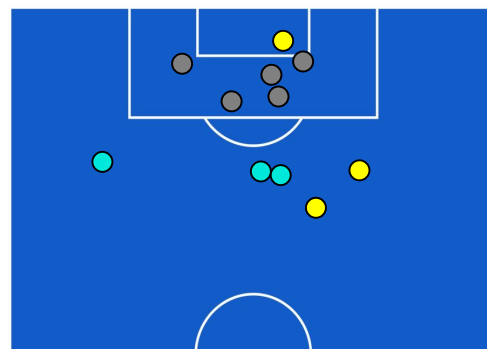

TEAM'S DEFENSE POSITION 2nd H

ROMA

2-0

EMPOLI

TEAM'S DEFENSE POSITION [BALL POSSESSION]

TEAM'S DEFENSE POSITION [NO BALL POSSESSION]

Roma 03/10/2021 OLIMPICO STADIUM - 18:00

ROMA

2-0

EMPOLI

ATTACKING PLAYS MAP

41	Attacking Plays	25
18	Total Attempts	11
8	Scoring Chances	2

ATTEMPTS MAP

2	Goals	0
7	On target	3
6	Off target	5
5	Blocked	3

TOUCH MAP

822	Total Balls Played	549
280	DEFENSIVE	207
318	MIDFIELD	239
224	ATTACK ZONE	103

36	Touch in Attacks zone	19	
L. PELLEGRINI	11	5	F. BANDINELLI
T. ABRAHAM	7	4	A. PINAMONTI
H. MKHITARYAN	5	2	N. BAJRAMI

Roma 03/10/2021 OLIMPICO STADIUM - 18:00

ROMA

2-0

EMPOLI

KEY PLAYERS

 **LORENZO PELLEGRINI** 7