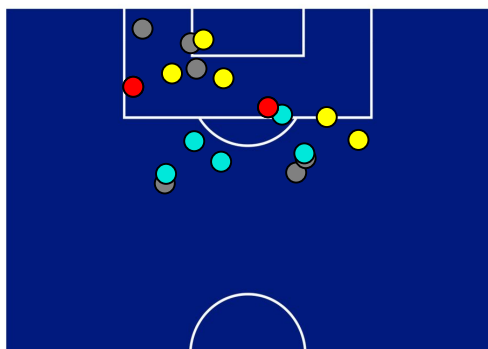

TEAM'S DEFENSE POSITION 2nd H

ROMA

2-0

EMPOLI

TEAM'S DEFENSE POSITION [BALL POSSESSION]

TEAM'S DEFENSE POSITION [NO BALL POSSESSION]

Roma 03/10/2021 OLIMPICO STADIUM - 18:00

ROMA

2-0

EMPOLI

ATTACKING PLAYS MAP

41	Attacking Plays	25
18	Total Attempts	11
8	Scoring Chances	2

ATTEMPTS MAP

2	Goals	0
7	On target	3
6	Off target	5
5	Blocked	3

TOUCH MAP

822	Total Balls Played	549
280	DEFENSIVE	207
318	MIDFIELD	239
224	ATTACK ZONE	103

36	Touch in Attacks zone	19	
L. PELLEGRINI	11	5	F. BANDINELLI
T. ABRAHAM	7	4	A. PINAMONTI
H. MKHITARYAN	5	2	N. BAJRAMI

Roma 03/10/2021 OLIMPICO STADIUM - 18:00

ROMA

2-0

EMPOLI

KEY PLAYERS

 **LORENZO PELLEGRINI** 7