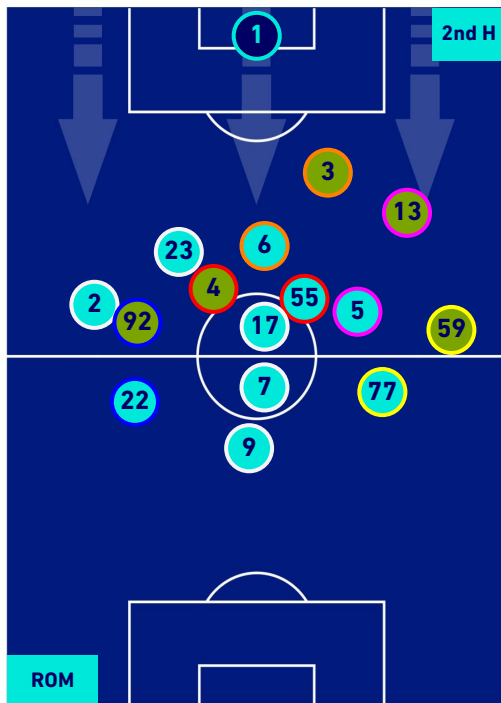

PLAYERS AVERAGE POSITION

Legend:

- 1st Substitution Player in
- 2nd Substitution Player in
- 3rd Substitution Player in
- 4th Substitution Player in
- 5th Substitution Player in

- Player out
- Player out
- Player out
- Player out
- Player out

- Player in / out
- Player in / out
- Player in / out
- Player in / out
- Player in / out

-
-
-
-
-

ROMA

2-0

EMPOLI

PLAYERS AVERAGE POSITION [BALL POSSESSION]

Legend:

- 1st Substitution Player in
- 2nd Substitution Player in
- 3rd Substitution Player in
- 4th Substitution Player in
- 5th Substitution Player in