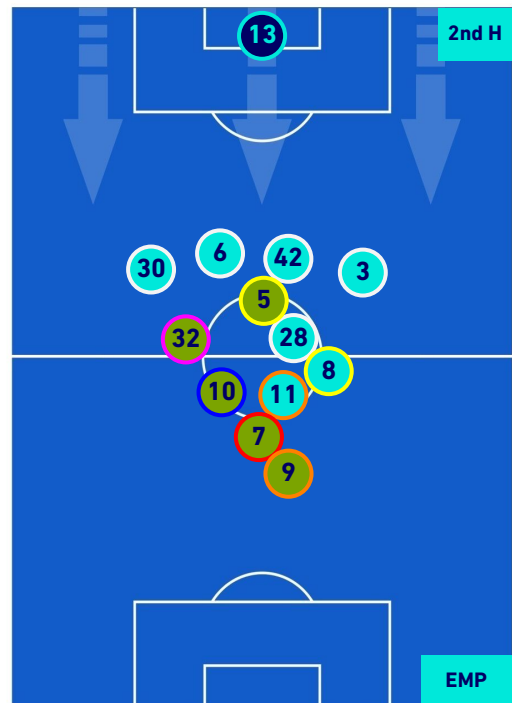

Roma 03/10/2021 OLIMPICO STADIUM - 18:00

ROMA

2-0

EMPOLI

PLAYERS AVERAGE POSITION [NO BALL POSSESSION]

Legend:

- 1st Substitution Player in
- 2nd Substitution Player in
- 3rd Substitution Player in
- 4th Substitution Player in
- 5th Substitution Player in

- Player out
- Player out
- Player out
- Player out
- Player out

- Player in / out
- Player in / out
- Player in / out
- Player in / out
- Player in / out