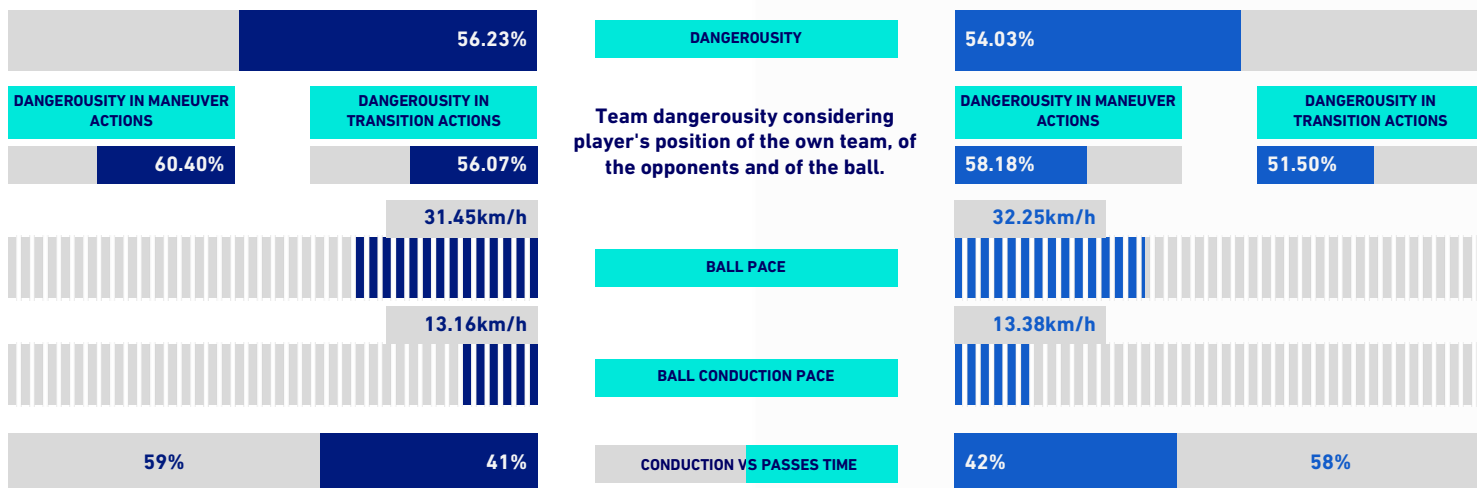

ROMA

2-0

EMPOLI

VIRTUAL COACH

TEAM INDICATORS

Team dangerosity considering player's position of the own team, of the opponents and of the ball.

RECORDMEN

PASS GAIN