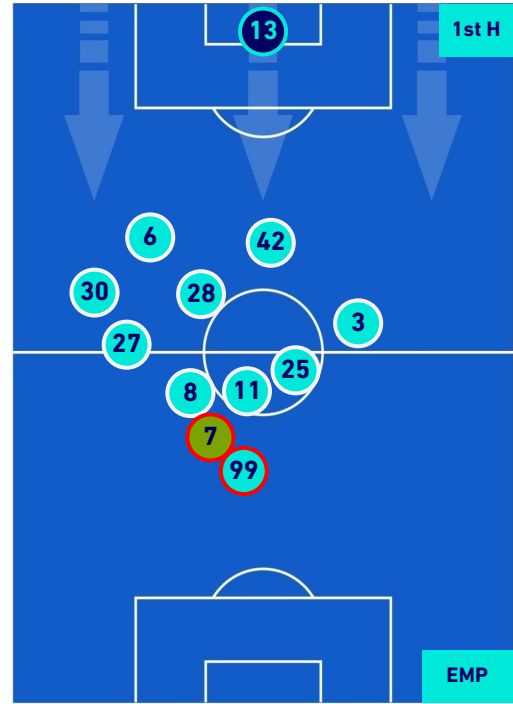

PLAYERS AVERAGE POSITION

Legend:

- 1st Substitution Player in
- 2nd Substitution Player in
- 3rd Substitution Player in
- 4th Substitution Player in
- 5th Substitution Player in

- Player out
- Player out
- Player out
- Player out
- Player out

- Player in / out
- Player in / out
- Player in / out
- Player in / out
- Player in / out

-
-
-
-
-

ROMA

2-0

EMPOLI

PLAYERS AVERAGE POSITION [BALL POSSESSION]

Legend:

- 1st Substitution Player in
- 2nd Substitution Player in
- 3rd Substitution Player in
- 4th Substitution Player in
- 5th Substitution Player in