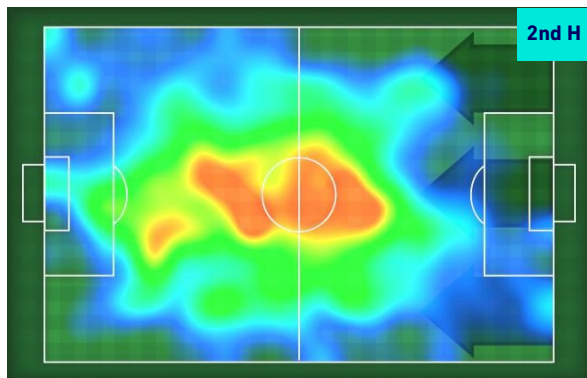

Roma 03/10/2021 OLIMPICO STADIUM - 18:00

ROMA

2-0

EMPOLI

KEY PLAYERS

LORENZO PELLEGRINI 7

Position	Midfielder
Games in Serie A	167
Goals in Serie A	25
Date of birth	19/06/1996
Nationality	ITA

Jog 22% - Run 67% - Sprint 11% **Km 10.873**

2.403	7.256	1.214

Mvp Stats

Minutes Played	94'
Goals	1
Scoring Chances	2
Attempts	6
Attempts on target (goals)	2(1)
Balls Played	93
Passes Completed	55
Passes Completed/Attempted (%)	85%
Recoveries	2
Fouls Suffered	4

HeatMap