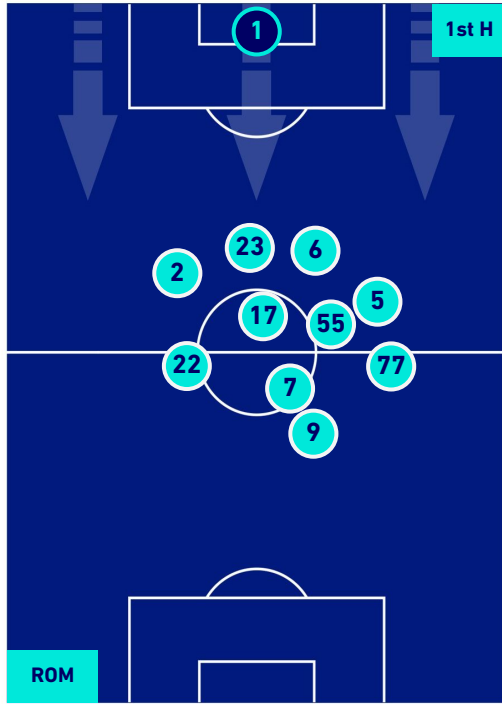

Roma 03/10/2021 OLIMPICO STADIUM - 18:00

ROMA

2-0

EMPOLI

PLAYERS AVERAGE POSITION [NO BALL POSSESSION]

Legend:

- 1st Substitution Player in
- 2nd Substitution Player in
- 3rd Substitution Player in
- 4th Substitution Player in
- 5th Substitution Player in

- Player out
- Player out
- Player out
- Player out
- Player out

- Player in / out
- Player in / out
- Player in / out
- Player in / out
- Player in / out