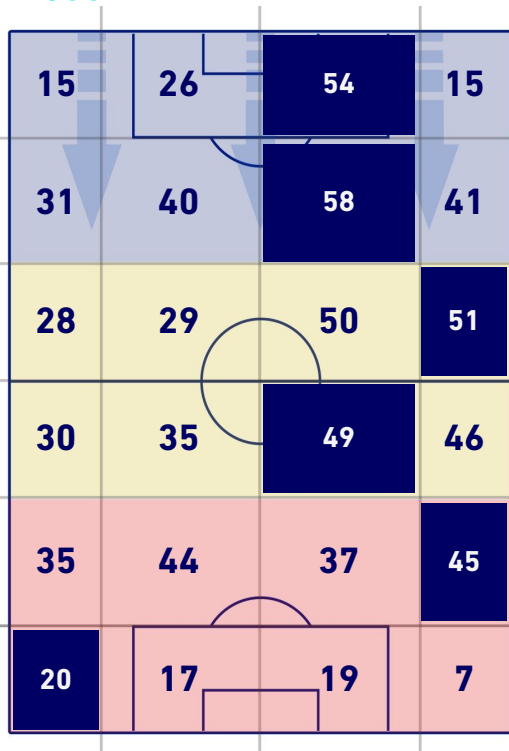

2-0

EMPOLI

ATTACKING PLAYS MAP

41	Attacking Plays	25
18	Total Attempts	11
8	Scoring Chances	2

ATTEMPTS MAP

2	Goals	0
7	On target	3
6	Off target	5
5	Blocked	3

TOUCH MAP

822	Total Balls Played	549
280	DEFENSIVE	207
318	MIDFIELD	239
224	ATTACK ZONE	103