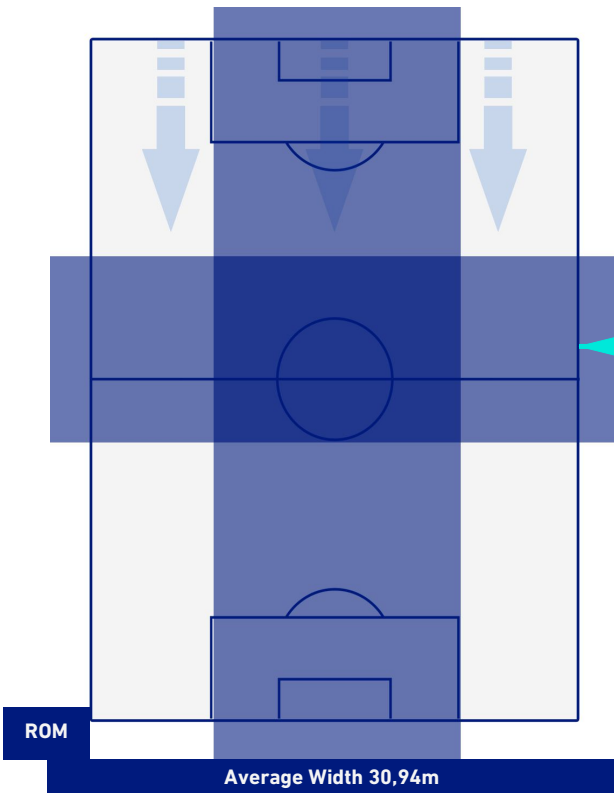

TEAM'S DEFENSE POSITION 2nd H

ROMA

2-0

EMPOLI

TEAM'S DEFENSE POSITION [BALL POSSESSION]

TEAM'S DEFENSE POSITION [NO BALL POSSESSION]

Roma 03/10/2021 OLIMPICO STADIUM - 18:00

ROMA