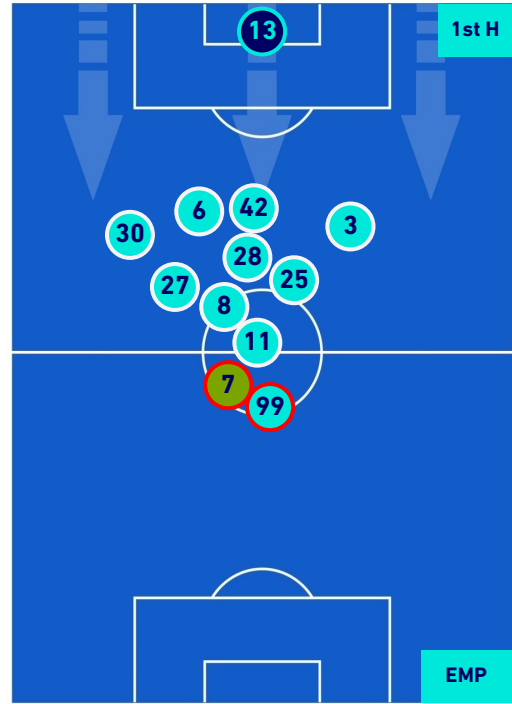

Roma 03/10/2021 OLIMPICO STADIUM - 18:00

ROMA

2-0

EMPOLI

PLAYERS AVERAGE POSITION [NO BALL POSSESSION]

Legend:

- 1st Substitution Player in
- 2nd Substitution Player in
- 3rd Substitution Player in
- 4th Substitution Player in
- 5th Substitution Player in

- Player out
- Player out
- Player out
- Player out
- Player out

- Player in / out
- Player in / out
- Player in / out
- Player in / out
- Player in / out