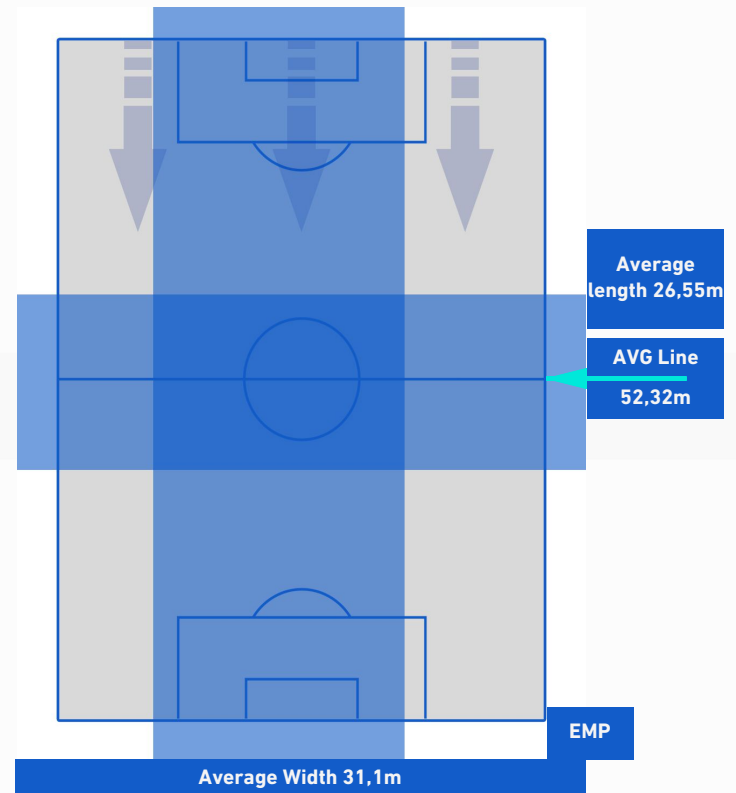

TEAM'S DEFENSE POSITION 2nd H