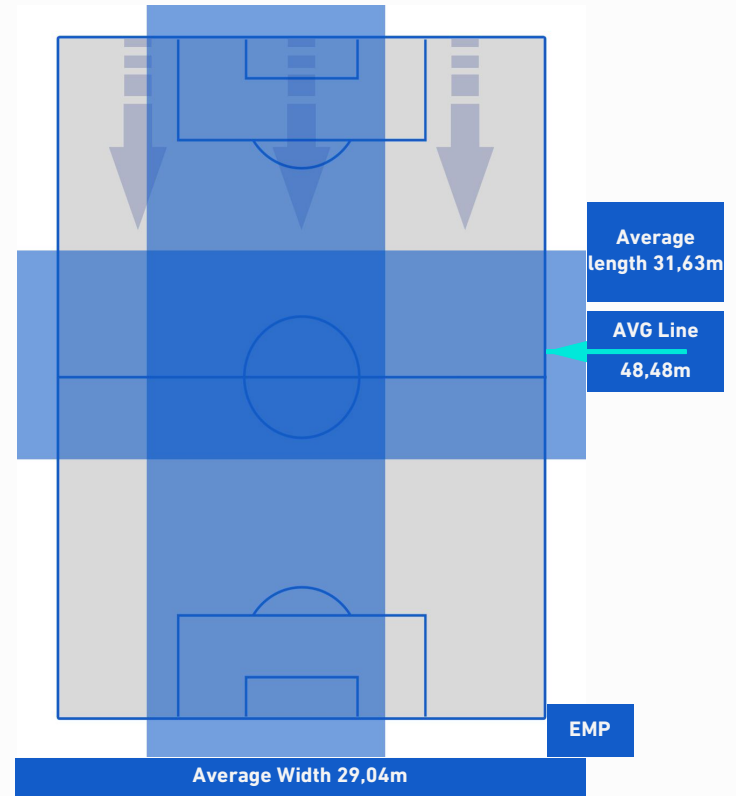

- Player out
- Player out
- Player out
- Player out
- Player out

- Player in / out
- Player in / out
- Player in / out
- Player in / out
- Player in / out

-
-
-
-
-

ROMA

2-0

EMPOLI

TEAM'S DEFENSE POSITION 1st H