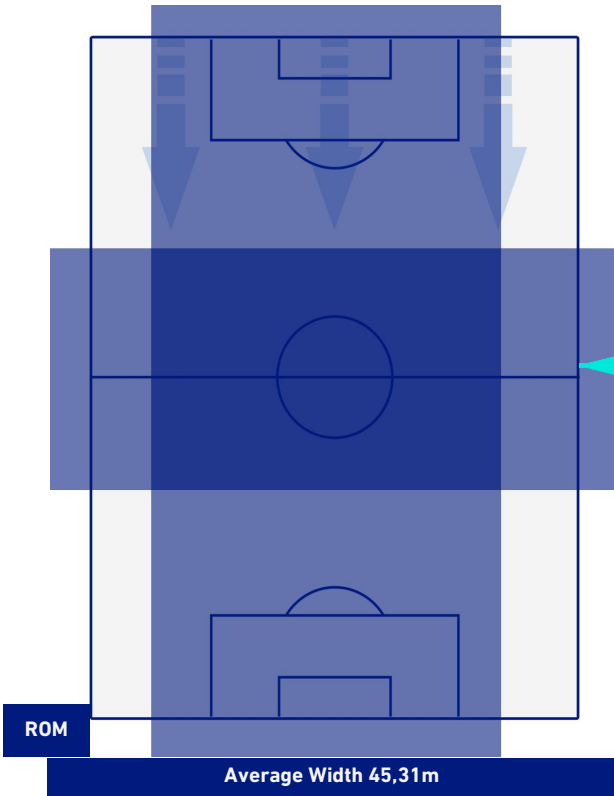

TEAM'S DEFENSE POSITION 2nd H

ROMA

2-0

EMPOLI

TEAM'S DEFENSE POSITION [BALL POSSESSION]

TEAM'S DEFENSE POSITION [NO BALL POSSESSION]

Roma 03/10/2021 OLIMPICO STADIUM - 18:00

ROMA