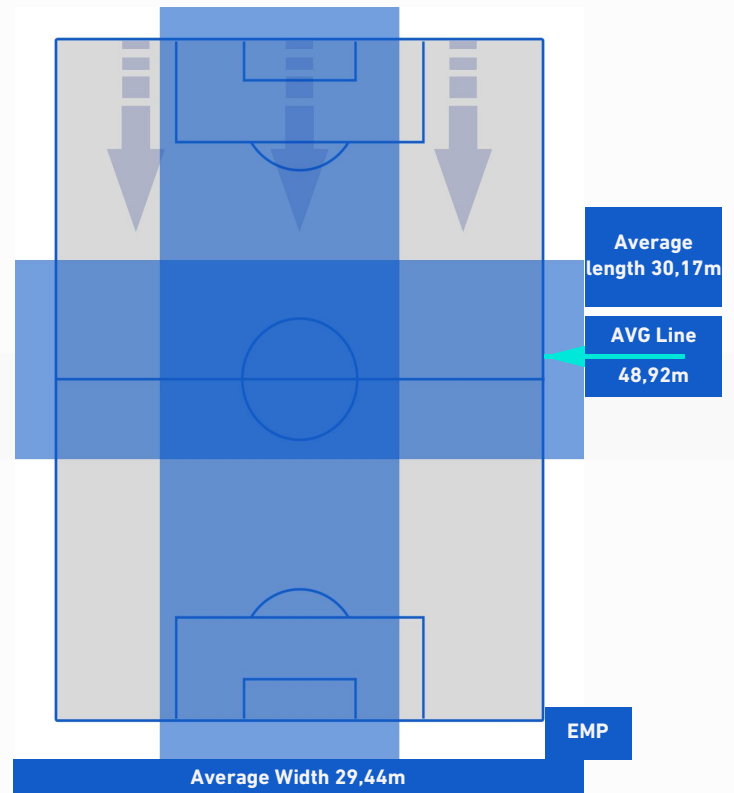

TEAM'S DEFENSE POSITION 2nd H

ROMA

2-0

EMPOLI

TEAM'S DEFENSE POSITION [BALL POSSESSION]

TEAM'S DEFENSE POSITION [NO BALL POSSESSION]

Roma 03/10/2021 OLIMPICO STADIUM - 18:00

ROMA

2-0

EMPOLI

ATTACKING PLAYS MAP

41	Attacking Plays	25
18	Total Attempts	11
8	Scoring Chances	2

ATTEMPTS MAP

2	Goals	0
7	On target	3
6	Off target	5
5	Blocked	3

TOUCH MAP

822	Total Balls Played	549
280	DEFENSIVE	207
318	MIDFIELD	239
224	ATTACK ZONE	103