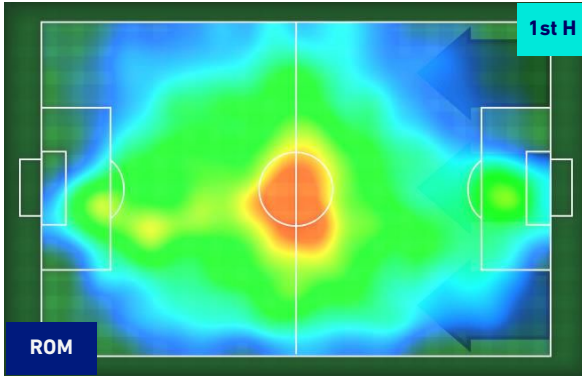

Roma 03/10/2021 OLIMPICO STADIUM - 18:00

ROMA

2-0

EMPOLI

HEATMAP

ROMA

2-0

EMPOLI

PLAYERS AVERAGE POSITION

Legend:

- 1st Substitution Player in
- 2nd Substitution Player in
- 3rd Substitution Player in
- 4th Substitution Player in
- 5th Substitution Player in

- Player out
- Player out
- Player out
- Player out
- Player out