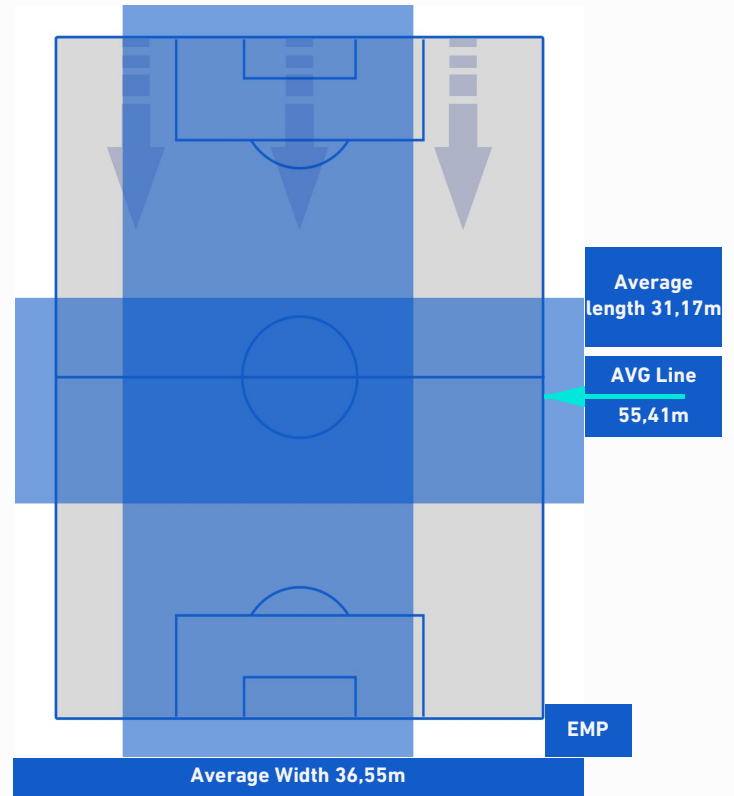

TEAM'S DEFENSE POSITION 2nd H

ROMA

2-0

EMPOLI

TEAM'S DEFENSE POSITION [BALL POSSESSION]

TEAM'S DEFENSE POSITION [NO BALL POSSESSION]

Roma 03/10/2021 OLIMPICO STADIUM - 18:00

ROMA

2-0

EMPOLI

ATTACKING PLAYS MAP

41	Attacking Plays	25
18	Total Attempts	11
8	Scoring Chances	2

ATTEMPTS MAP

2	Goals	0
7	On target	3
6	Off target	5
5	Blocked	3

TOUCH MAP

822	Total Balls Played	549
280	DEFENSIVE	207
318	MIDFIELD	239
224	ATTACK ZONE	103