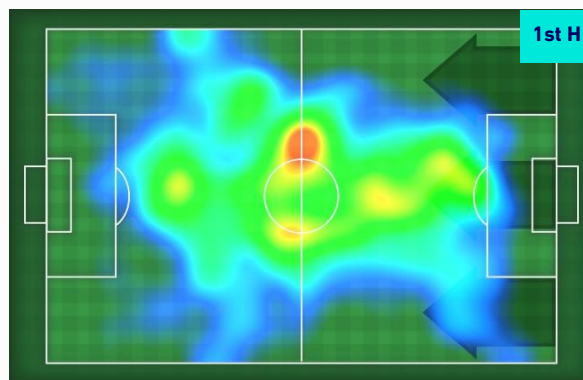

Mvp Stats

Minutes Played	71'
Attempts	2
Attempts on target (goals)	1(0)
Balls Played	26
Passes Completed	10
Passes Completed/Attempted (%)	67%
Key Passes	1
Recoveries	3
Fouls Suffered	3

HeatMap

Roma 03/10/2021 OLIMPICO STADIUM - 18:00