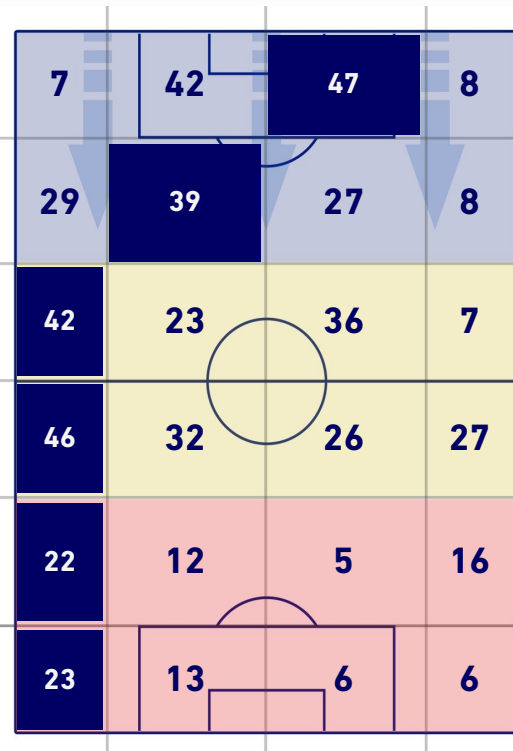

822	Total Balls Played	549
280	DEFENSIVE	207
318	MIDFIELD	239
224	ATTACK ZONE	103

36	Touch in Attacks zone	19	
L. PELLEGRINI	11	5	F. BANDINELLI
T. ABRAHAM	7	4	A. PINAMONTI
H. MKHITARYAN	5	2	N. BAJRAMI