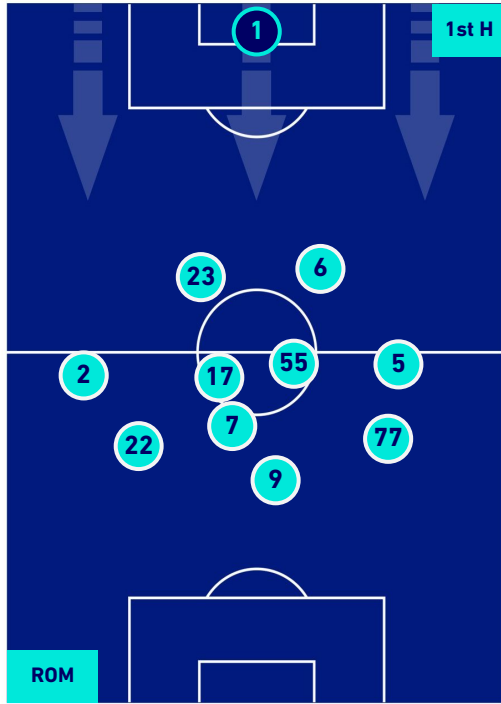

PLAYERS AVERAGE POSITION

Legend:

- 1st Substitution Player in
- 2nd Substitution Player in
- 3rd Substitution Player in
- 4th Substitution Player in
- 5th Substitution Player in

- Player out
- Player out
- Player out
- Player out
- Player out

- Player in / out
- Player in / out
- Player in / out
- Player in / out
- Player in / out

-
-
-
-
-

ROMA

2-0

EMPOLI

PLAYERS AVERAGE POSITION [BALL POSSESSION]

Legend:

- 1st Substitution Player in
- 2nd Substitution Player in
- 3rd Substitution Player in
- 4th Substitution Player in
- 5th Substitution Player in