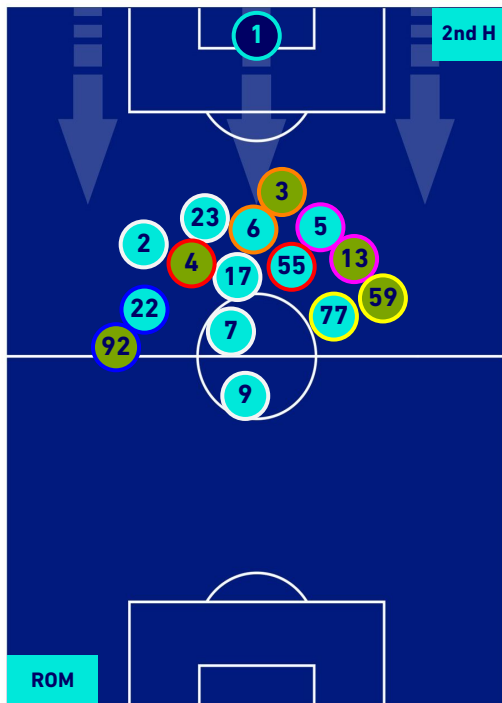

Roma 03/10/2021 OLIMPICO STADIUM - 18:00

ROMA

2-0

EMPOLI

PLAYERS AVERAGE POSITION [NO BALL POSSESSION]

Legend:

- 1st Substitution Player in
- 2nd Substitution Player in
- 3rd Substitution Player in
- 4th Substitution Player in
- 5th Substitution Player in

- Player out
- Player out
- Player out
- Player out
- Player out

- Player in / out
- Player in / out
- Player in / out
- Player in / out
- Player in / out