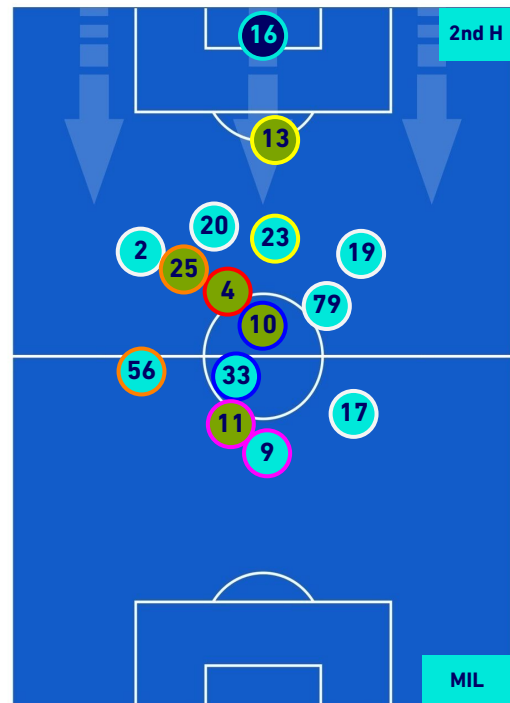

Legend:

- 1st Substitution ● Player in
- 2nd Substitution ● Player in
- 3rd Substitution ● Player in
- 4th Substitution ● Player in
- 5th Substitution ● Player in

- Player out
- Player out
- Player out
- Player out
- Player out

- Player in / out
- Player in / out
- Player in / out
- Player in / out

-
-
-
-

SASSUOLO

0-3

MILAN

PLAYERS AVERAGE POSITION [NO BALL POSSESSION]

Legend:

- 1st Substitution Player in
- 2nd Substitution Player in
- 3rd Substitution Player in
- 4th Substitution Player in
- 5th Substitution Player in

- Player out
- Player out
- Player out
- Player out
- Player out

- Player in / out
- Player in / out
- Player in / out
- Player in / out

-
-
-
-

SASSUOLO

0-3

MILAN

TEAM'S DEFENSE POSITION 1st H

TEAM'S DEFENSE POSITION 2nd H