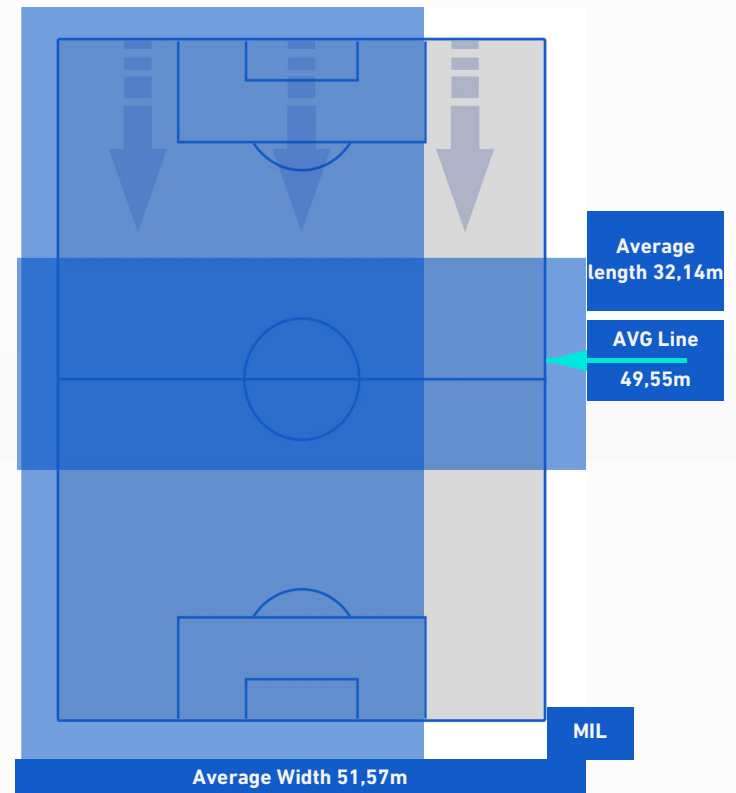

- Player in / out
- Player in / out
- Player in / out
- Player in / out

-
-
-
-

SASSUOLO

0-3

MILAN

PLAYERS AVERAGE POSITION [NO BALL POSSESSION]

Legend:

- 1st Substitution Player in
- 2nd Substitution Player in
- 3rd Substitution Player in
- 4th Substitution Player in
- 5th Substitution Player in

- Player out
- Player out
- Player out
- Player out
- Player out

- Player in / out
- Player in / out
- Player in / out
- Player in / out

-
-
-
-

SASSUOLO

0-3

MILAN

TEAM'S DEFENSE POSITION 1st H

TEAM'S DEFENSE POSITION 2nd H

MILAN

ATTACKING PLAYS MAP

24	Attacking Plays	29
15	Total Attempts	18
11	Scoring Chances	15

ATTEMPTS MAP

0	Goals	3
3	On target	12
9	Off target	4
3	Blocked	2

TOUCH MAP

648	Total Balls Played	584
222	DEFENSIVE	204
323	MIDFIELD	221
103	ATTACK ZONE	159