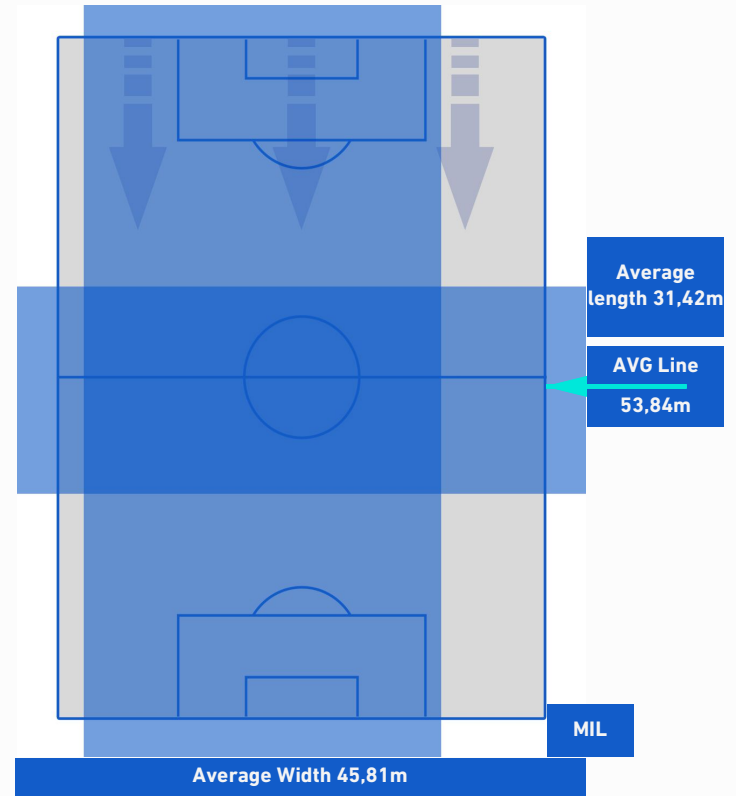

SASSUOLO

0-3

MILAN

TEAM'S DEFENSE POSITION [BALL POSSESSION]