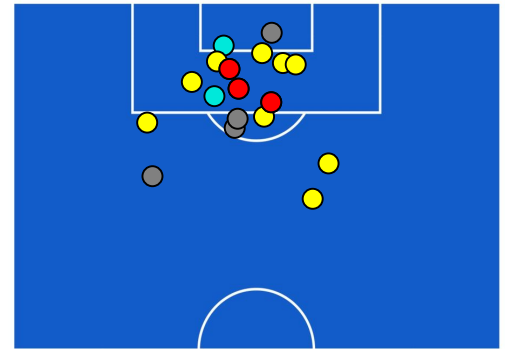

MILAN

ATTACKING PLAYS MAP

24	Attacking Plays	29
15	Total Attempts	18
11	Scoring Chances	15

ATTEMPTS MAP

0	Goals	3
3	On target	12
9	Off target	4
3	Blocked	2

TOUCH MAP

648	Total Balls Played	584
222	DEFENSIVE	204
323	MIDFIELD	221
103	ATTACK ZONE	159

14	Touch in Attacks zone	49	
G. SCAMACCA	4	16	R. LEAO
D. FRATTESI	2	12	O. GIROUD
G. RASPADORI	2	5	R. KRUNIC

SASSUOLO

0-3

MILAN

KEY PLAYERS

DOMENICO BERARDI 25

Position	Forward
Games in Serie A	271
Goals in Serie A	101
Date of birth	01/08/1994
Nationality	ITA