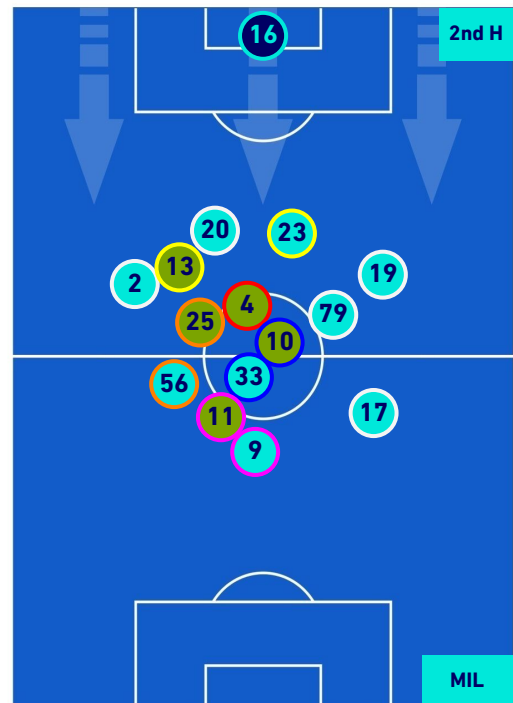

Reggio Emilia 22/05/2022 MAPEI STADIUM - CITTA' DEL TRICOLORE STADIUM - 18:00

SASSUOLO

0-3

MILAN

HEATMAP

SASSUOLO

0-3

MILAN

PLAYERS AVERAGE POSITION

Legend:

- 1st Substitution Player in
- 2nd Substitution Player in
- 3rd Substitution Player in
- 4th Substitution Player in
- 5th Substitution Player in

- Player out
- Player out
- Player out
- Player out
- Player out