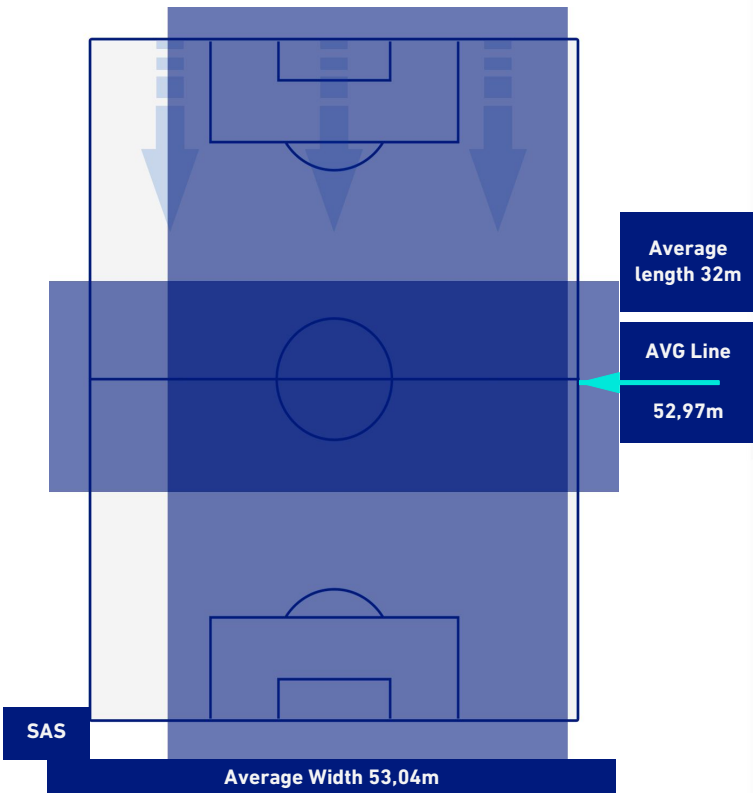

- Player out
- Player out
- Player out
- Player out
- Player out

- Player in / out
- Player in / out
- Player in / out
- Player in / out

-
-
-
-

SASSUOLO

0-3

MILAN

TEAM'S DEFENSE POSITION 1st H

TEAM'S DEFENSE POSITION 2nd H

MILAN

ATTACKING PLAYS MAP

24	Attacking Plays	29
15	Total Attempts	18
11	Scoring Chances	15

ATTEMPTS MAP

0	Goals	3
3	On target	12
9	Off target	4
3	Blocked	2

TOUCH MAP

648	Total Balls Played	584
222	DEFENSIVE	204
323	MIDFIELD	221
103	ATTACK ZONE	159