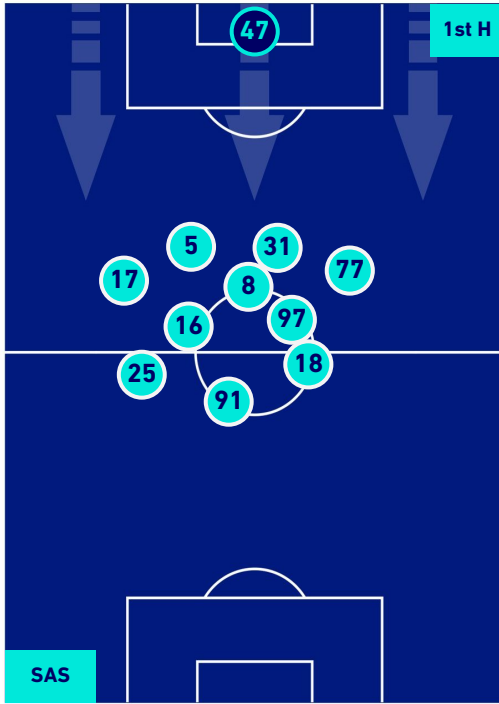

Reggio Emilia 22/05/2022 MAPEI STADIUM - CITTA' DEL TRICOLORE STADIUM - 18:00

SASSUOLO

0-3

MILAN

HEATMAP

SASSUOLO

0-3

MILAN

PLAYERS AVERAGE POSITION

Legend:

- 1st Substitution Player in
- 2nd Substitution Player in
- 3rd Substitution Player in
- 4th Substitution Player in
- 5th Substitution Player in

- Player out
- Player out
- Player out
- Player out
- Player out