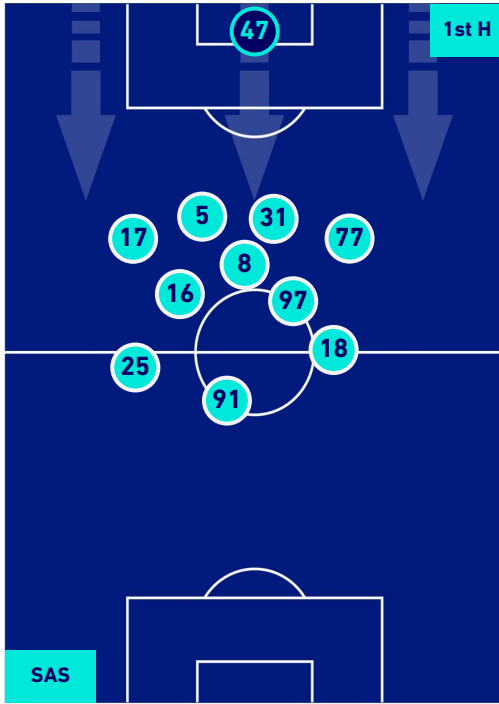

Legend:

- 1st Substitution ● Player in
- 2nd Substitution ● Player in
- 3rd Substitution ● Player in
- 4th Substitution ● Player in
- 5th Substitution ● Player in

- Player out
- Player out
- Player out
- Player out
- Player out

- Player in / out
- Player in / out
- Player in / out
- Player in / out

-
-
-
-

SASSUOLO

0-3

MILAN

PLAYERS AVERAGE POSITION [NO BALL POSSESSION]

Legend:

- 1st Substitution Player in
- 2nd Substitution Player in
- 3rd Substitution Player in
- 4th Substitution Player in
- 5th Substitution Player in

- Player out
- Player out
- Player out
- Player out
- Player out

- Player in / out
- Player in / out
- Player in / out
- Player in / out

-
-
-
-

SASSUOLO

0-3

MILAN

TEAM'S DEFENSE POSITION 1st H

TEAM'S DEFENSE POSITION 2nd H