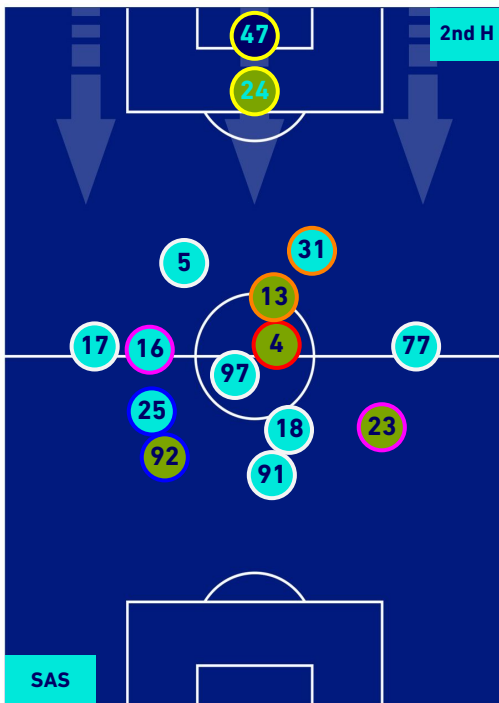

PLAYERS AVERAGE POSITION

Legend:

- 1st Substitution Player in
- 2nd Substitution Player in
- 3rd Substitution Player in
- 4th Substitution Player in
- 5th Substitution Player in

- Player out
- Player out
- Player out
- Player out
- Player out

- Player in / out
- Player in / out
- Player in / out
- Player in / out

-
-
-
-

Reggio Emilia 22/05/2022 MAPEI STADIUM - CITTA' DEL TRICOLORE STADIUM - 18:00

SASSUOLO

0-3

MILAN

PLAYERS AVERAGE POSITION [BALL POSSESSION]

Legend:

- 1st Substitution ● Player in
- 2nd Substitution ● Player in
- 3rd Substitution ● Player in
- 4th Substitution ● Player in
- 5th Substitution ● Player in

- Player out
- Player out
- Player out
- Player out
- Player out