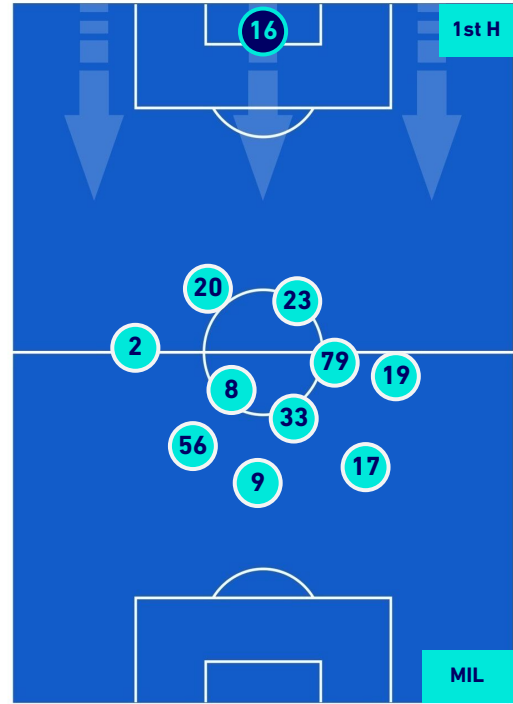

PLAYERS AVERAGE POSITION

Legend:

- 1st Substitution Player in
- 2nd Substitution Player in
- 3rd Substitution Player in
- 4th Substitution Player in
- 5th Substitution Player in

- Player out
- Player out
- Player out
- Player out
- Player out

- Player in / out
- Player in / out
- Player in / out
- Player in / out

-
-
-
-

Reggio Emilia 22/05/2022 MAPEI STADIUM - CITTA' DEL TRICOLORE STADIUM - 18:00

SASSUOLO

0-3

MILAN

PLAYERS AVERAGE POSITION [BALL POSSESSION]

Legend:

- 1st Substitution ● Player in
- 2nd Substitution ● Player in
- 3rd Substitution ● Player in
- 4th Substitution ● Player in
- 5th Substitution ● Player in

- Player out
- Player out
- Player out
- Player out
- Player out

- Player in / out
- Player in / out
- Player in / out
- Player in / out

-
-
-
-

SASSUOLO

0-3

MILAN

PLAYERS AVERAGE POSITION [NO BALL POSSESSION]

Legend:

- 1st Substitution Player in
- 2nd Substitution Player in
- 3rd Substitution Player in
- 4th Substitution Player in
- 5th Substitution Player in