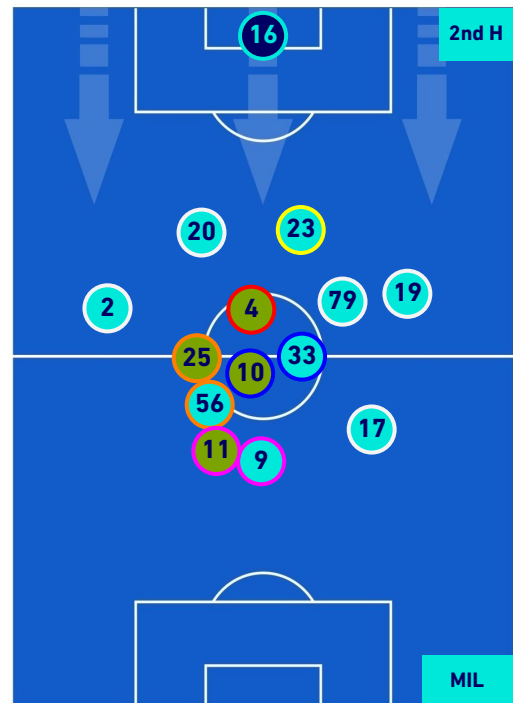

PLAYERS AVERAGE POSITION

Legend:

- 1st Substitution Player in
- 2nd Substitution Player in
- 3rd Substitution Player in
- 4th Substitution Player in
- 5th Substitution Player in

- Player out
- Player out
- Player out
- Player out
- Player out

- Player in / out
- Player in / out
- Player in / out
- Player in / out

-
-
-
-

Reggio Emilia 22/05/2022 MAPEI STADIUM - CITTA' DEL TRICOLORE STADIUM - 18:00

SASSUOLO

0-3

MILAN

PLAYERS AVERAGE POSITION [BALL POSSESSION]

Legend:

- 1st Substitution ● Player in
- 2nd Substitution ● Player in
- 3rd Substitution ● Player in
- 4th Substitution ● Player in
- 5th Substitution ● Player in

- Player out
- Player out
- Player out
- Player out
- Player out

- Player in / out
- Player in / out
- Player in / out
- Player in / out

-
-
-
-

SASSUOLO

0-3

MILAN

PLAYERS AVERAGE POSITION [NO BALL POSSESSION]

Legend:

- 1st Substitution Player in
- 2nd Substitution Player in
- 3rd Substitution Player in
- 4th Substitution Player in
- 5th Substitution Player in