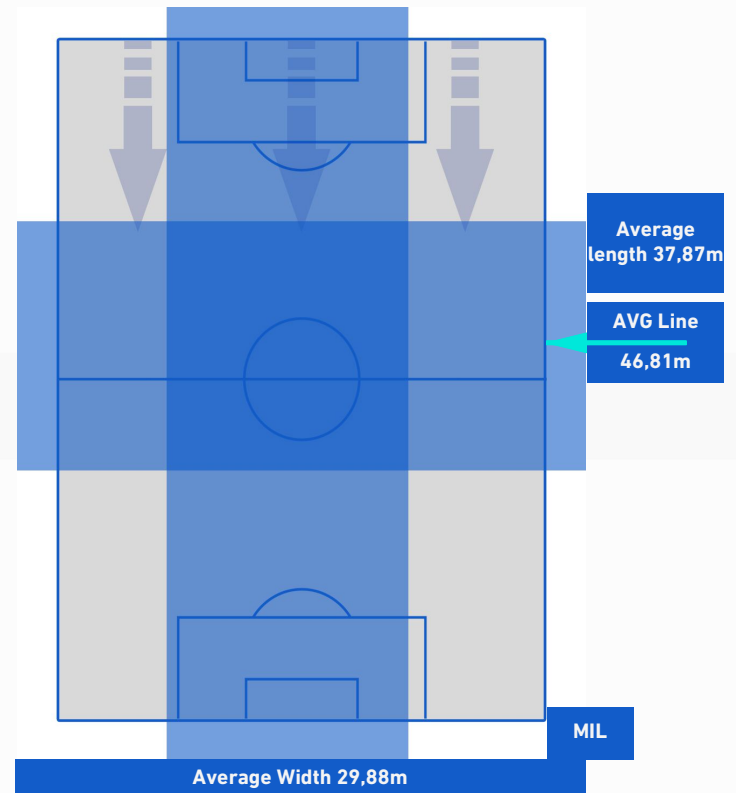

TEAM'S DEFENSE POSITION [NO BALL POSSESSION]