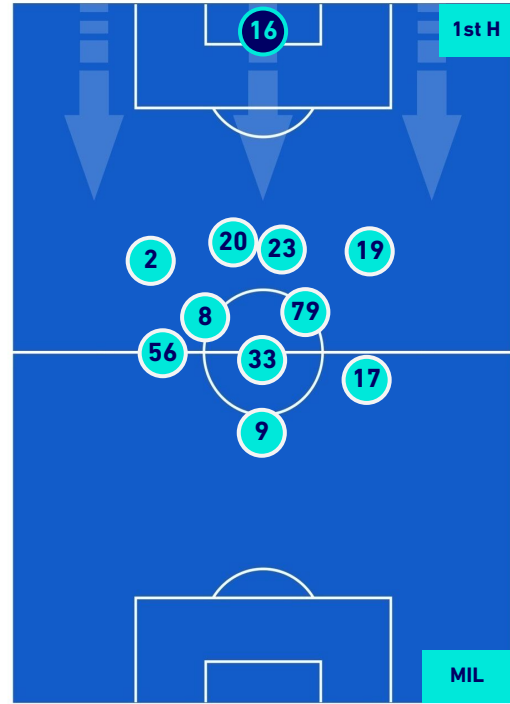

Legend:

- 1st Substitution ● Player in
- 2nd Substitution ● Player in
- 3rd Substitution ● Player in
- 4th Substitution ● Player in
- 5th Substitution ● Player in

- Player out
- Player out
- Player out
- Player out
- Player out

- Player in / out
- Player in / out
- Player in / out
- Player in / out

-
-
-
-

SASSUOLO

0-3

MILAN

PLAYERS AVERAGE POSITION [NO BALL POSSESSION]

Legend:

- 1st Substitution Player in
- 2nd Substitution Player in
- 3rd Substitution Player in
- 4th Substitution Player in
- 5th Substitution Player in

- Player out
- Player out
- Player out
- Player out
- Player out

- Player in / out
- Player in / out
- Player in / out
- Player in / out

-
-
-
-

SASSUOLO

0-3

MILAN

TEAM'S DEFENSE POSITION 1st H

TEAM'S DEFENSE POSITION 2nd H