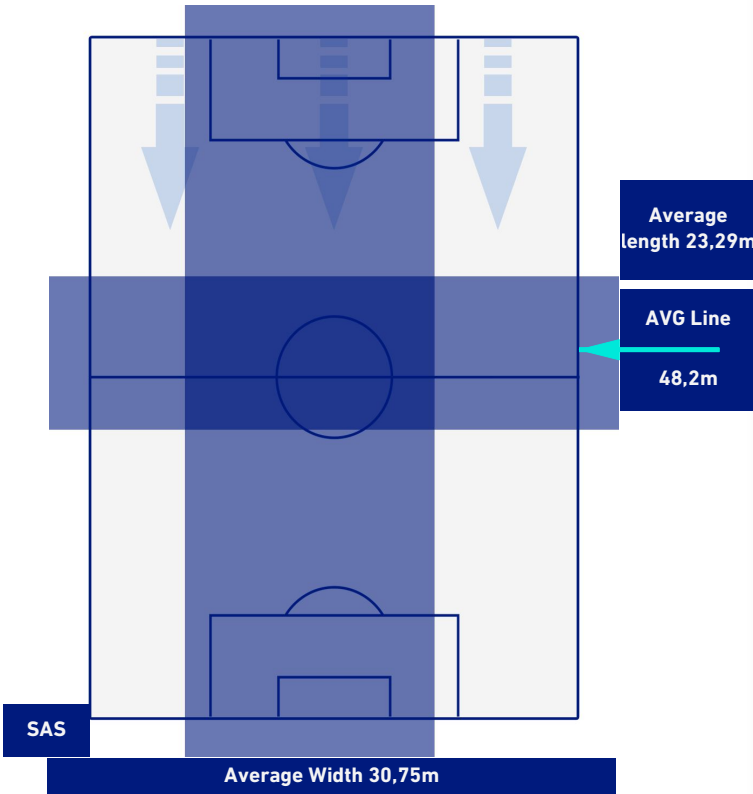

- Player out
- Player out
- Player out
- Player out
- Player out

- Player in / out
- Player in / out
- Player in / out
- Player in / out

-
-
-
-

SASSUOLO

0-3

MILAN

TEAM'S DEFENSE POSITION 1st H

TEAM'S DEFENSE POSITION 2nd H