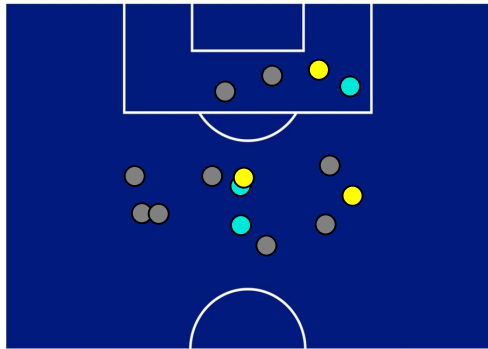

SASSUOLO

0-3

MILAN

TEAM'S DEFENSE POSITION [BALL POSSESSION]

TEAM'S DEFENSE POSITION [NO BALL POSSESSION]

Reggio Emilia 22/05/2022 MAPEI STADIUM - CITTA' DEL TRICOLORE STADIUM - 18:00

SASSUOLO

0-3

MILAN

ATTACKING PLAYS MAP

24	Attacking Plays	29
15	Total Attempts	18
11	Scoring Chances	15

ATTEMPTS MAP

0	Goals	3
3	On target	12
9	Off target	4
3	Blocked	2

TOUCH MAP

648	Total Balls Played	584
222	DEFENSIVE	204
323	MIDFIELD	221
103	ATTACK ZONE	159

14	Touch in Attacks zone	49	
G. SCAMACCA	4	16	R. LEAO
D. FRATTESI	2	12	O. GIROUD
G. RASPADORI	2	5	R. KRUNIC

SASSUOLO

0-3

MILAN

KEY PLAYERS

DOMENICO BERARDI 25

Position	Forward
Games in Serie A	271
Goals in Serie A	101
Date of birth	01/08/1994
Nationality	ITA