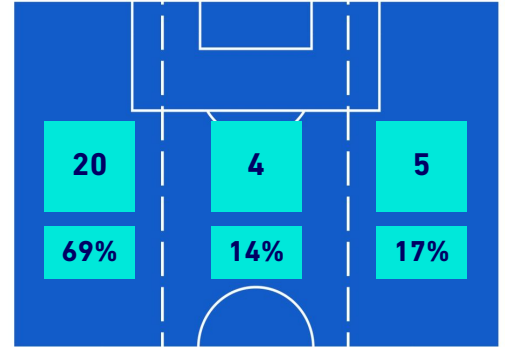

- Player out
- Player out
- Player out
- Player out
- Player out

- Player in / out
- Player in / out
- Player in / out
- Player in / out

-
-
-
-

SASSUOLO

0-3

MILAN

TEAM'S DEFENSE POSITION 1st H

TEAM'S DEFENSE POSITION 2nd H

SASSUOLO

0-3

MILAN

TEAM'S DEFENSE POSITION [BALL POSSESSION]

TEAM'S DEFENSE POSITION [NO BALL POSSESSION]

Reggio Emilia 22/05/2022 MAPEI STADIUM - CITTA' DEL TRICOLORE STADIUM - 18:00

SASSUOLO

0-3

MILAN

ATTACKING PLAYS MAP

24	Attacking Plays	29
15	Total Attempts	18
11	Scoring Chances	15

ATTEMPTS MAP

0	Goals	3
3	On target	12
9	Off target	4
3	Blocked	2

TOUCH MAP

648	Total Balls Played	584
222	DEFENSIVE	204
323	MIDFIELD	221
103	ATTACK ZONE	159