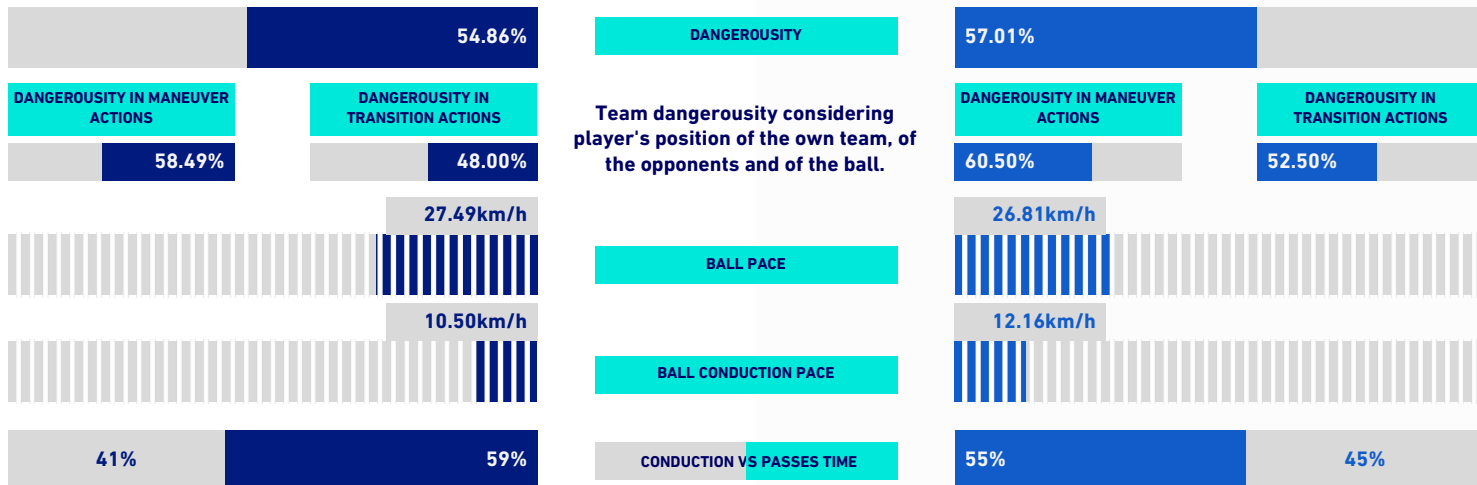

SASSUOLO

0-3

MILAN

VIRTUAL COACH

TEAM INDICATORS

RECORDMEN

PASS GAIN

Number of players overtaken by a vertical pass (only successful passes are considered). It shows how much a player tends to overcome the opponent's pressure lines.