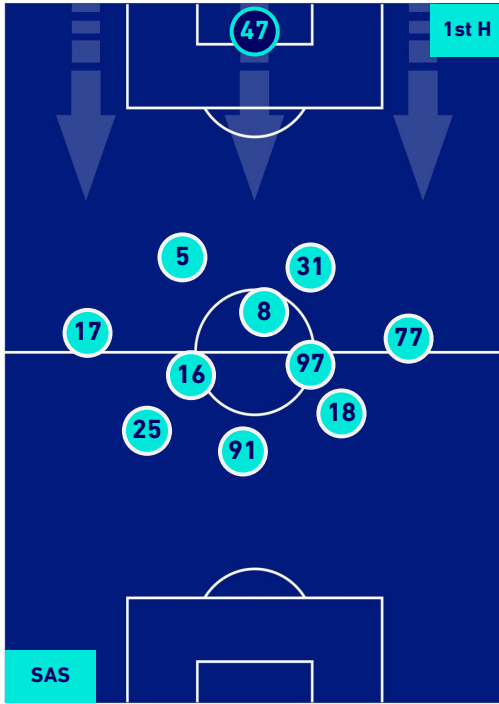

PLAYERS AVERAGE POSITION

Legend:

- 1st Substitution Player in
- 2nd Substitution Player in
- 3rd Substitution Player in
- 4th Substitution Player in
- 5th Substitution Player in

- Player out
- Player out
- Player out
- Player out
- Player out

- Player in / out
- Player in / out
- Player in / out
- Player in / out

-
-
-
-

Reggio Emilia 22/05/2022 MAPEI STADIUM - CITTA' DEL TRICOLORE STADIUM - 18:00

SASSUOLO

0-3

MILAN

PLAYERS AVERAGE POSITION [BALL POSSESSION]

Legend:

- 1st Substitution ● Player in
- 2nd Substitution ● Player in
- 3rd Substitution ● Player in
- 4th Substitution ● Player in
- 5th Substitution ● Player in

- Player out
- Player out
- Player out
- Player out
- Player out