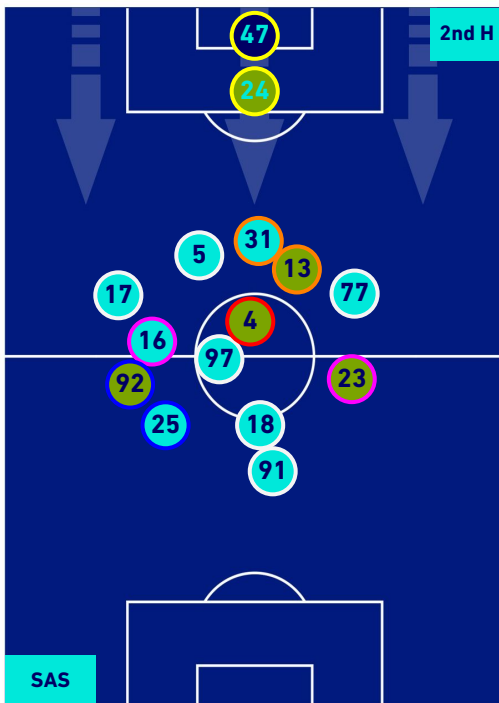

Legend:

- 1st Substitution ● Player in
- 2nd Substitution ● Player in
- 3rd Substitution ● Player in
- 4th Substitution ● Player in
- 5th Substitution ● Player in

- Player out
- Player out
- Player out
- Player out
- Player out

- Player in / out
- Player in / out
- Player in / out
- Player in / out

-
-
-
-

SASSUOLO

0-3

MILAN

PLAYERS AVERAGE POSITION [NO BALL POSSESSION]

Legend:

- 1st Substitution Player in
- 2nd Substitution Player in
- 3rd Substitution Player in
- 4th Substitution Player in
- 5th Substitution Player in

- Player out
- Player out
- Player out
- Player out
- Player out

- Player in / out
- Player in / out
- Player in / out
- Player in / out

-
-
-
-

SASSUOLO

0-3

MILAN

TEAM'S DEFENSE POSITION 1st H

TEAM'S DEFENSE POSITION 2nd H