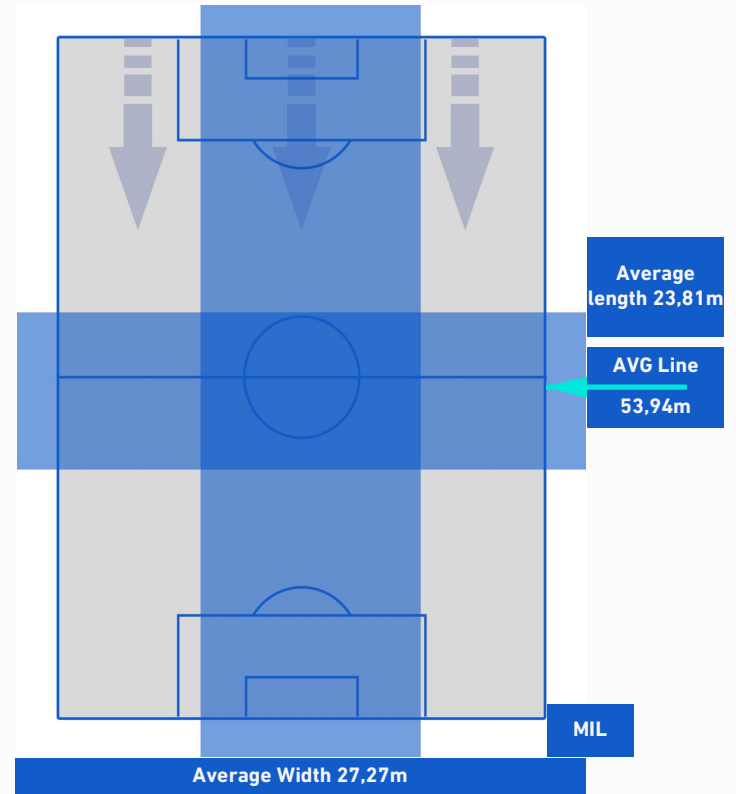

- Player out
- Player out
- Player out
- Player out
- Player out

- Player in / out
- Player in / out
- Player in / out
- Player in / out

-
-
-
-

SASSUOLO

0-3

MILAN

TEAM'S DEFENSE POSITION 1st H

TEAM'S DEFENSE POSITION 2nd H

MILAN

ATTACKING PLAYS MAP

24	Attacking Plays	29
15	Total Attempts	18
11	Scoring Chances	15

ATTEMPTS MAP

0	Goals	3
3	On target	12
9	Off target	4
3	Blocked	2

TOUCH MAP

648	Total Balls Played	584
222	DEFENSIVE	204
323	MIDFIELD	221
103	ATTACK ZONE	159