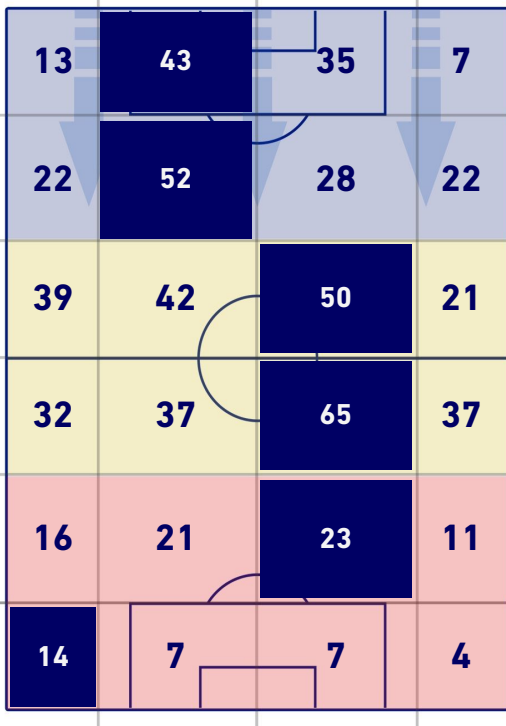

MILAN

ATTACKING PLAYS MAP

24	Attacking Plays	29
15	Total Attempts	18
11	Scoring Chances	15

ATTEMPTS MAP

0	Goals	3
3	On target	12
9	Off target	4
3	Blocked	2

TOUCH MAP

648	Total Balls Played	584
222	DEFENSIVE	204
323	MIDFIELD	221
103	ATTACK ZONE	159