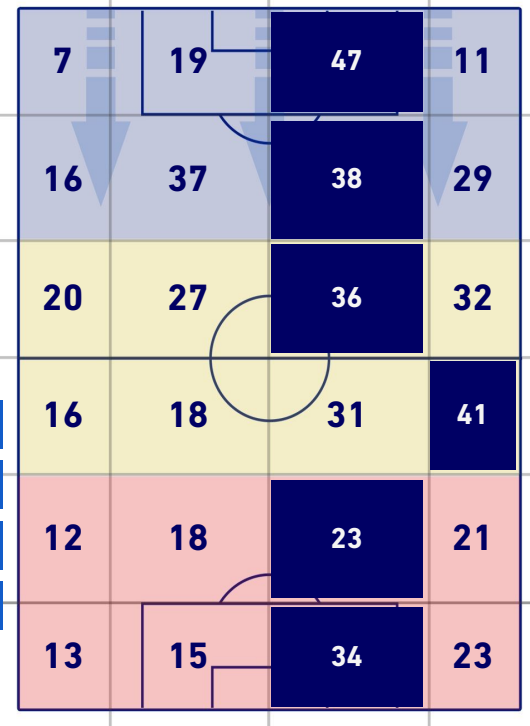

MILAN

ATTACKING PLAYS MAP

24	Attacking Plays	29
15	Total Attempts	18
11	Scoring Chances	15

ATTEMPTS MAP

0	Goals	3
3	On target	12
9	Off target	4
3	Blocked	2

TOUCH MAP

648	Total Balls Played	584
222	DEFENSIVE	204
323	MIDFIELD	221
103	ATTACK ZONE	159

14	Touch in Attacks zone	49	
G. SCAMACCA	4	16	R. LEAO
D. FRATTESI	2	12	O. GIROUD
G. RASPADORI	2	5	R. KRUNIC

SASSUOLO

0-3

MILAN

KEY PLAYERS

DOMENICO BERARDI 25

Position	Forward
Games in Serie A	271
Goals in Serie A	101
Date of birth	01/08/1994
Nationality	ITA