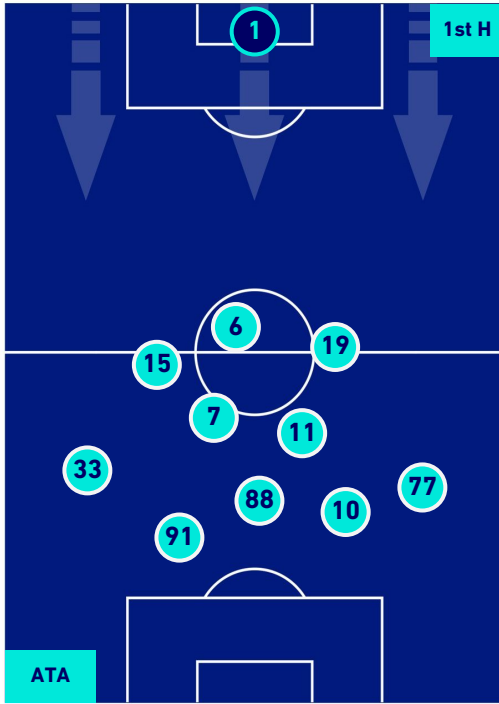

Bergamo 21/05/2022 GEVISS STADIUM STADIUM - 20:45

ATALANTA

0-1

EMPOLI

PLAYERS AVERAGE POSITION [BALL POSSESSION]

1. Legend:
2. 1st Substitution: Player in (Red), Player out (Light Blue)
   - 2nd Substitution: Player in (Pink), Player out (Light Blue)
   - 3rd Substitution: Player in (Purple), Player out (Light Blue)
   - 4th Substitution: Player in (Orange), Player out (Light Blue)
   - 5th Substitution: Player in (Yellow), Player out (Light Blue)

- Player in / out (Green)
- Player in / out (Pink)
- Player in / out (Purple)
- Player in / out (Orange)