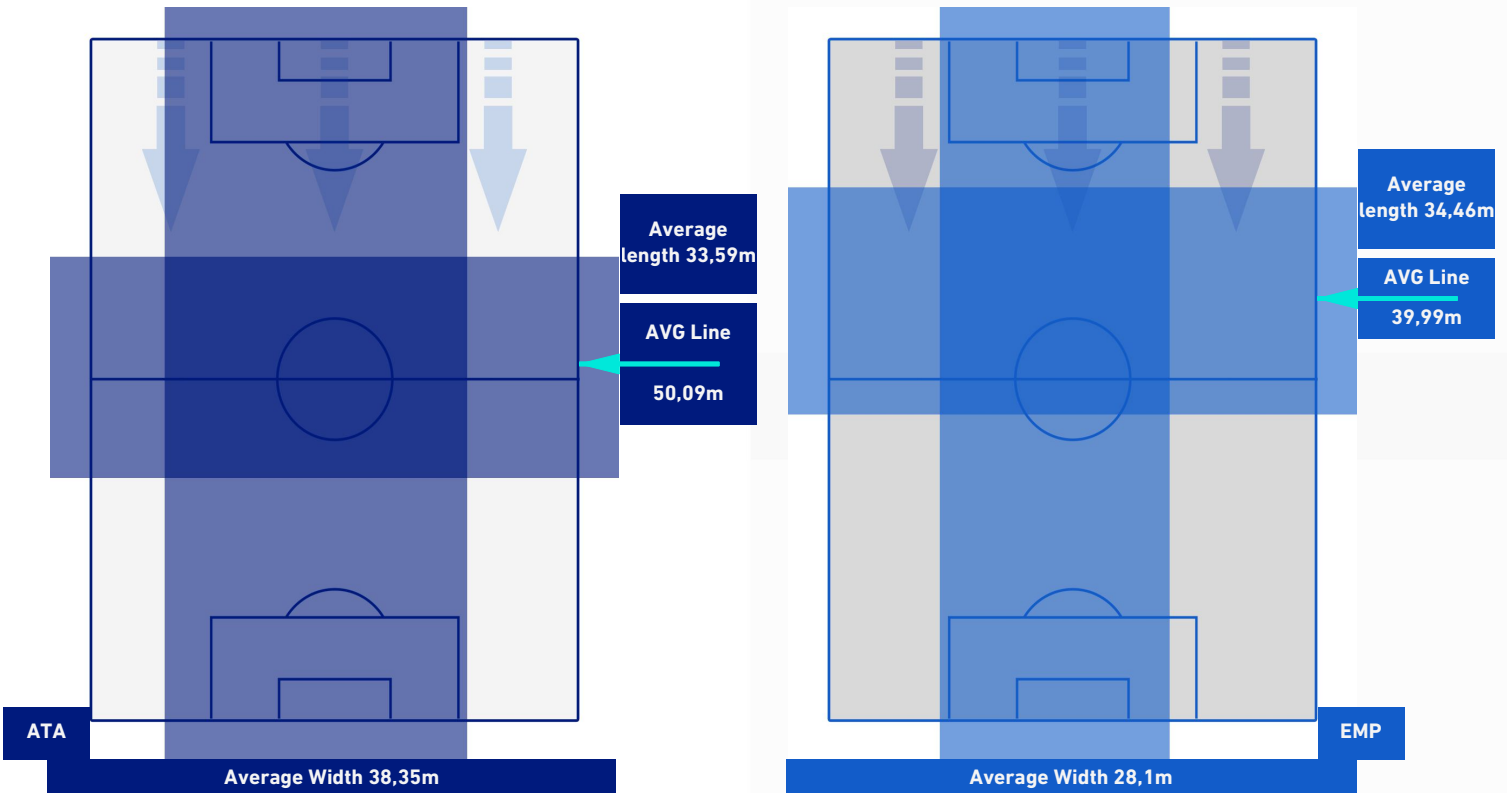

TEAM'S DEFENSE POSITION [NO BALL POSSESSION]