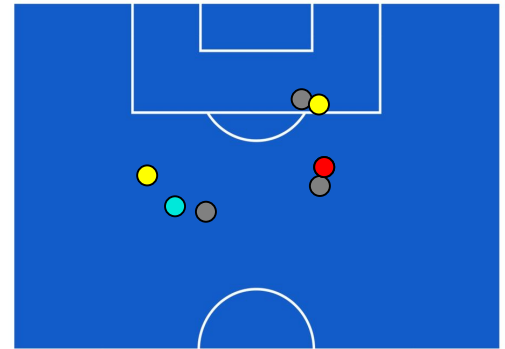

0	Goals	1
11	On target	3
12	Off target	3
17	Blocked	1