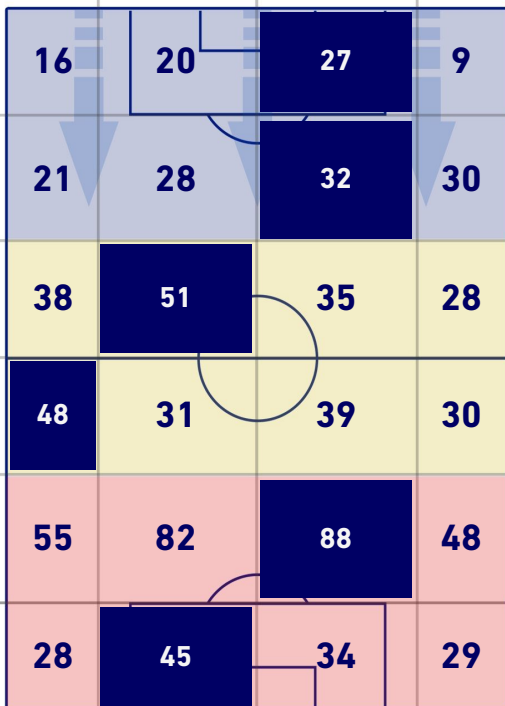

Bergamo 21/05/2022 GEWISS STADIUM STADIUM - 20:45

ATALANTA

0-1

EMPOLI

ATTACKING PLAYS MAP

58	Attacking Plays	35
40	Total Attempts	7
35	Scoring Chances	4

ATTEMPTS MAP

0	Goals	1
11	On target	3
12	Off target	3
17	Blocked	1

TOUCH MAP

892	Total Balls Played	649
183	DEFENSIVE	328
300	MIDFIELD	216
409	ATTACK ZONE	105

79	Touch in Attacks zone	8	
D. ZAPATA	27	2	L. HENDERSON
M. PASALIC	9	2	P. CUTRONE
J. BOGA	8	2	P. STOJANOVIC