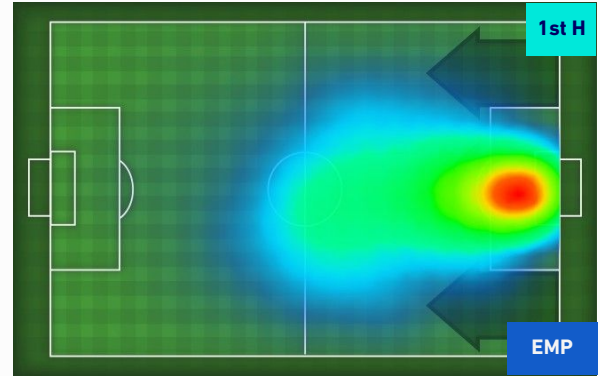

## HEATMAP

**ATALANTA**

**0-1**

**EMPOLI**

## PLAYERS AVERAGE POSITION

- Legend:
- 1st Substitution: Player in (Red), Player out (Light Red)
  - 2nd Substitution: Player in (Pink), Player out (Light Pink)
  - 3rd Substitution: Player in (Purple), Player out (Light Purple)
  - 4th Substitution: Player in (Orange), Player out (Light Orange)
  - 5th Substitution: Player in (Yellow), Player out (Light Yellow)