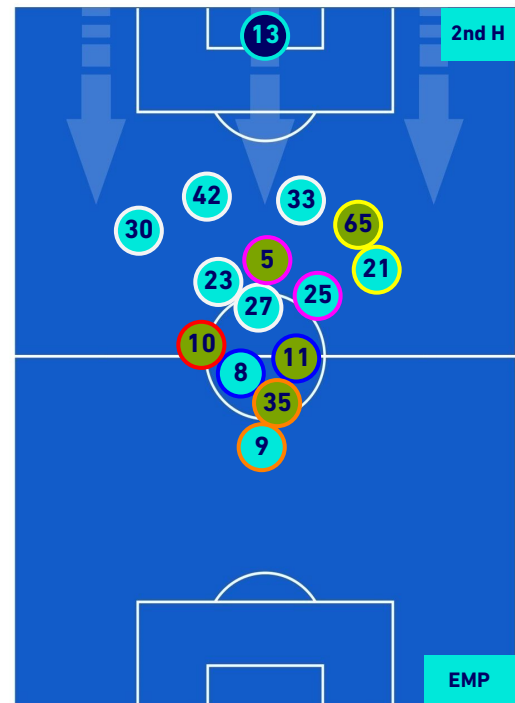

## HEATMAP

**ATALANTA**

**0-1**

**EMPOLI**

## PLAYERS AVERAGE POSITION

- Legend:
- 1st Substitution: Player in (Red), Player out (Light Red)
  - 2nd Substitution: Player in (Pink), Player out (Light Pink)
  - 3rd Substitution: Player in (Purple), Player out (Light Purple)
  - 4th Substitution: Player in (Orange), Player out (Light Orange)
  - 5th Substitution: Player in (Yellow), Player out (Light Yellow)