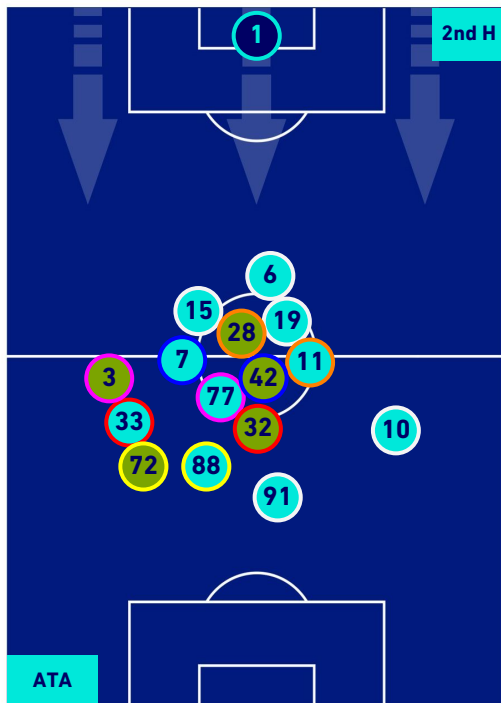

## HEATMAP

**ATALANTA**

**0-1**

**EMPOLI**

## PLAYERS AVERAGE POSITION

- Legend:
- 1st Substitution: Player in (Red), Player out (Light Red)
  - 2nd Substitution: Player in (Pink), Player out (Light Pink)
  - 3rd Substitution: Player in (Purple), Player out (Light Purple)
  - 4th Substitution: Player in (Orange), Player out (Light Orange)
  - 5th Substitution: Player in (Yellow), Player out (Light Yellow)