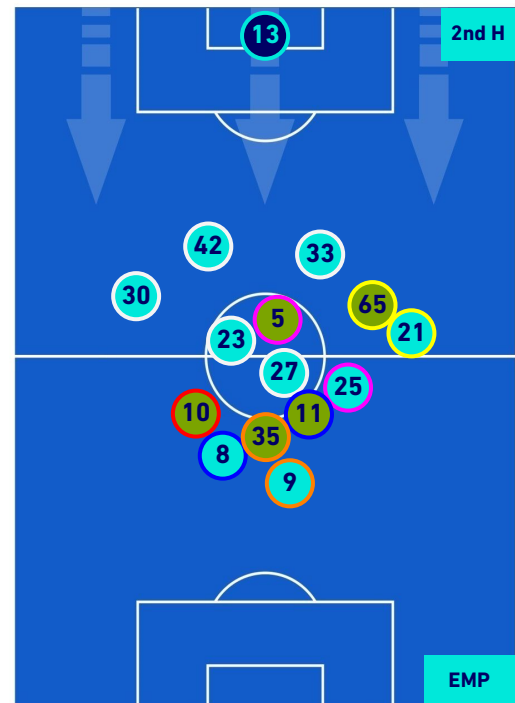

## PLAYERS AVERAGE POSITION

- Legend:
- 1st Substitution: Player in (Red), Player out (Light Red)
  - 2nd Substitution: Player in (Pink), Player out (Light Pink)
  - 3rd Substitution: Player in (Purple), Player out (Light Purple)
  - 4th Substitution: Player in (Orange), Player out (Light Orange)
  - 5th Substitution: Player in (Yellow), Player out (Light Yellow)

- Player in / out (Dark Green)
- Player in / out (Dark Pink)
- Player in / out (Dark Purple)
- Player in / out (Dark Orange)
- Player in / out (Dark Yellow)

Bergamo 21/05/2022 GEVISS STADIUM STADIUM - 20:45

## PLAYERS AVERAGE POSITION [BALL POSSESSION]

- Legend:
- 1st Substitution: Player in (Red), Player out (Light Blue)
  - 2nd Substitution: Player in (Pink), Player out (Light Blue)
  - 3rd Substitution: Player in (Purple), Player out (Light Blue)
  - 4th Substitution: Player in (Orange), Player out (Light Blue)
  - 5th Substitution: Player in (Yellow), Player out (Light Blue)