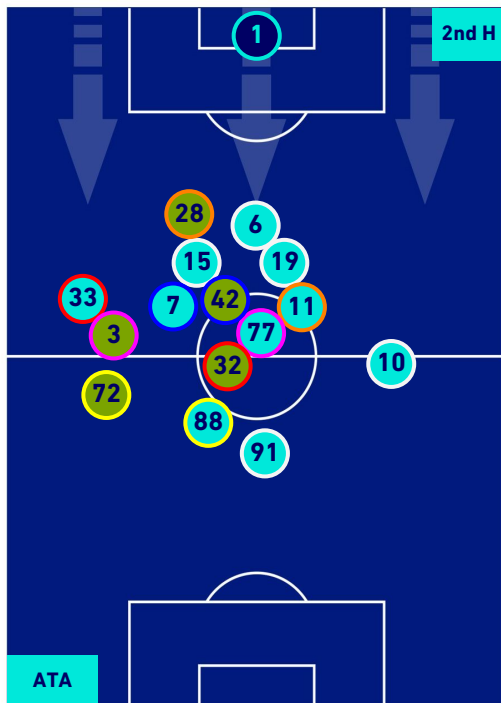

## PLAYERS AVERAGE POSITION [BALL POSSESSION]

- Legend:
- 1st Substitution: Player in (Red), Player out (Light Blue)
  - 2nd Substitution: Player in (Pink), Player out (Light Blue)
  - 3rd Substitution: Player in (Purple), Player out (Light Blue)
  - 4th Substitution: Player in (Orange), Player out (Light Blue)
  - 5th Substitution: Player in (Yellow), Player out (Light Blue)

- Player in / out (Green)
- Player in / out (Pink)
- Player in / out (Purple)
- Player in / out (Orange)

**ATALANTA**

**0-1**

**EMPOLI**

## PLAYERS AVERAGE POSITION [NO BALL POSSESSION]

**Legend:**

- 1st Substitution ● Player in
- 2nd Substitution ● Player in
- 3rd Substitution ● Player in
- 4th Substitution ● Player in
- 5th Substitution ● Player in