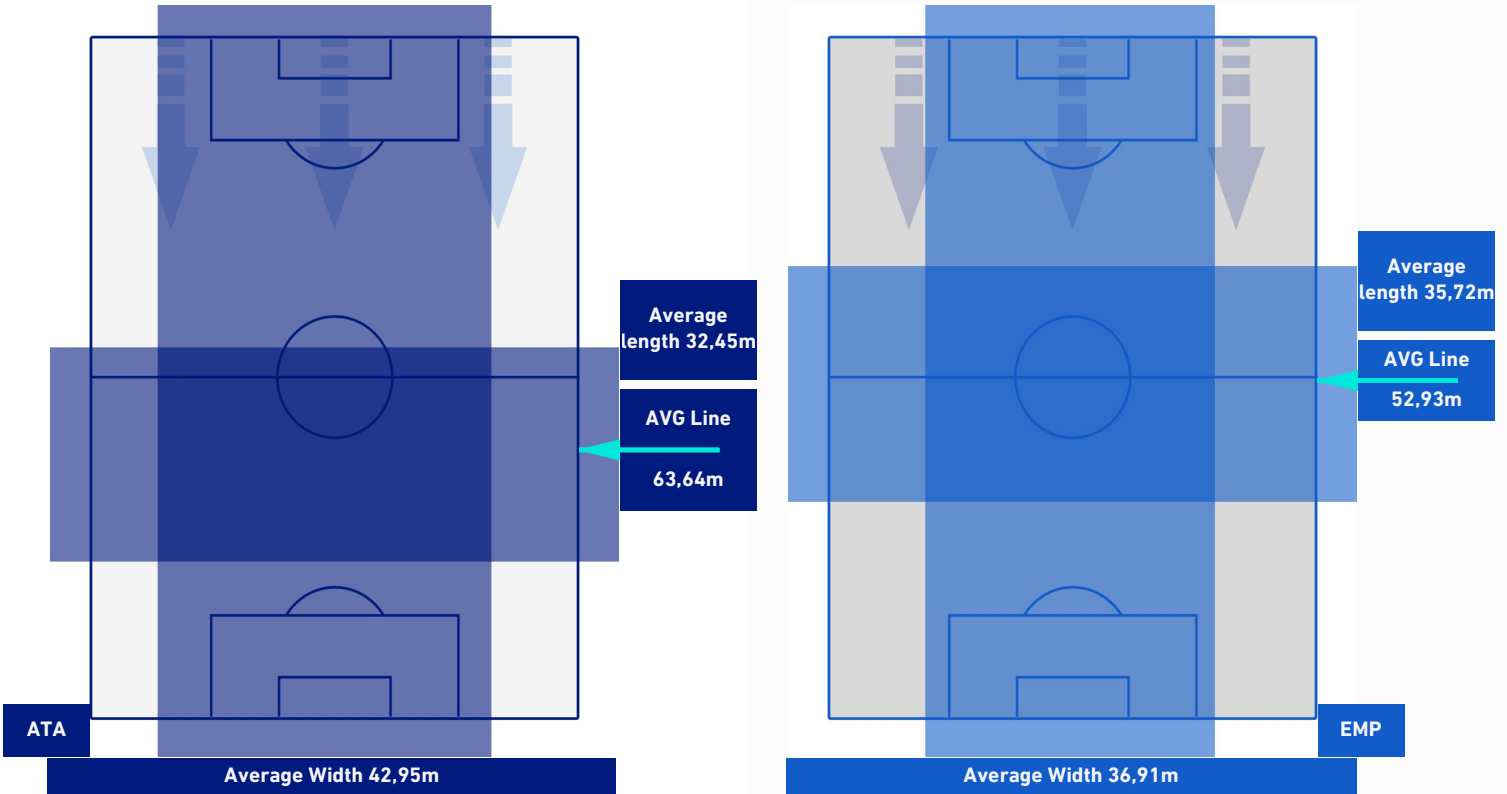

ATALANTA

0-1

EMPOLI

TEAM'S DEFENSE POSITION [BALL POSSESSION]