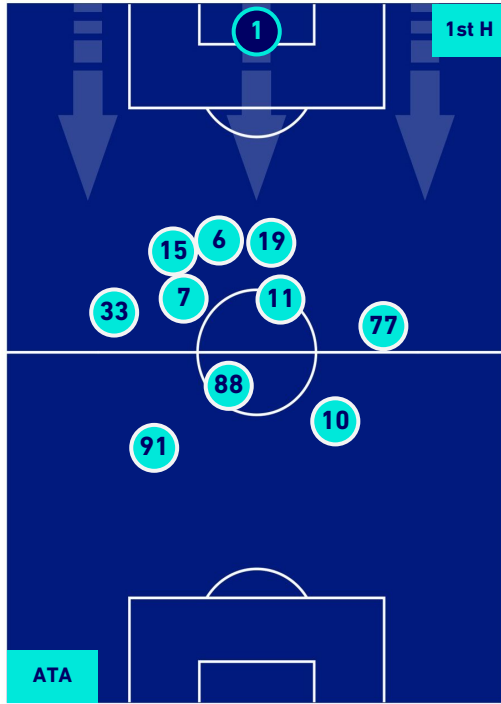

## PLAYERS AVERAGE POSITION [BALL POSSESSION]

- Legend:
- 1st Substitution: Player in (Red), Player out (Light Blue)
  - 2nd Substitution: Player in (Pink), Player out (Light Blue)
  - 3rd Substitution: Player in (Purple), Player out (Light Blue)
  - 4th Substitution: Player in (Orange), Player out (Light Blue)
  - 5th Substitution: Player in (Yellow), Player out (Light Blue)

- Player in / out (Green)
- Player in / out (Pink)
- Player in / out (Purple)
- Player in / out (Orange)

**ATALANTA**

**0-1**

**EMPOLI**

## PLAYERS AVERAGE POSITION [NO BALL POSSESSION]

**Legend:**

- 1st Substitution ● Player in
- 2nd Substitution ● Player in
- 3rd Substitution ● Player in
- 4th Substitution ● Player in
- 5th Substitution ● Player in