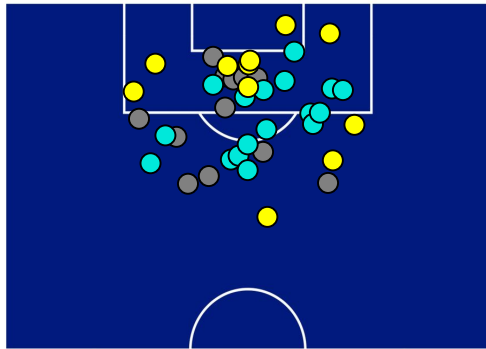

ATTEMPTS MAP