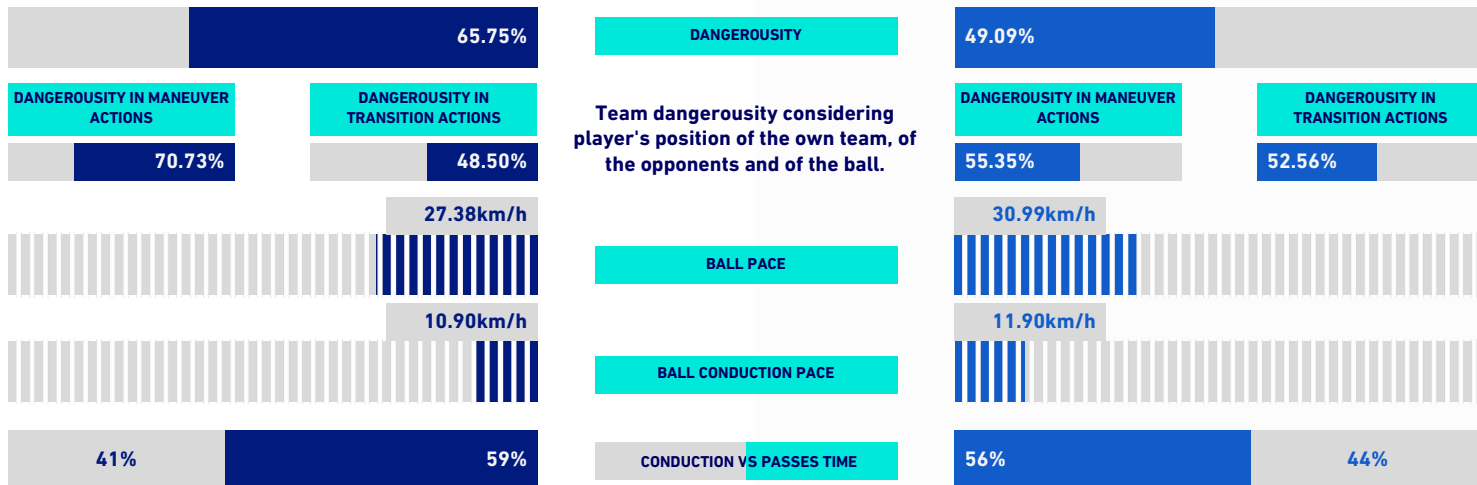

ATALANTA

0-1

EMPOLI

VIRTUAL COACH

TEAM INDICATORS

RECORDMEN

PASS GAIN

Number of players overtaken by a vertical pass (only successful passes are considered). It shows how much a player tends to overcome the opponent's pressure lines.

Rank	Player	Value	Rank	Player	Value
1	77 D. ZAPPACOSTA	3.45	1	13 G. VICARIO	3.86
2	6 J. PALOMINO	3.31	2	30 P. STOJANOVIC	3.71
3	7 T. KOOPMEINERS	3.23	3	23 K. ASLLANI	3.54
4	33 H. HATEBOER	3.20	4	21 L. CACACE	3.50
5	11 R. FREULER	2.90	5	33 S. LUPERTO	3.44

PASS RISK

Measures the player's propensity to risk the pass (only successful passes are considered).

Rank	Player	Value	Rank	Player	Value
1	11 R. FREULER	27.89%	1	30 P. STOJANOVIC	49.24%
2	33 H. HATEBOER	27.06%	2	13 G. VICARIO	44.54%
3	6 J. PALOMINO	25.47%	3	21 L. CACACE	36.13%
4	7 T. KOOPMEINERS	23.78%	4	8 L. HENDERSON	29.77%
5	88 M. PASALIC	15.40%	5	33 S. LUPERTO	29.75%

RECEIVED PRESSURE

How much the player with the ball is pressed by the opposite team. It depends on the speed, running direction and distance from the opponent who is at a shorter distance.

Rank	Player	Value	Rank	Player	Value
1	88 M. PASALIC	73.35%	1	9 P. CUTRONE	66.24%
2	91 D. ZAPATA	71.72%	2	19 A. LA MANTIA	63.65%
3	32 M. PESSINA	70.71%	3	10 N. BAJRAMI	57.02%
4	10 J. BOGA	55.30%	4	23 K. ASLLANI	56.74%
5	11 R. FREULER	50.10%	5	27 S. ZURKOWSKI	56.08%

PASS AVAILABILITY

Ability of a player to get away from opponents to receive the ball. It is computed for all the teammates of the player in possession.

Rank	Player	Value	Rank	Player	Value
1	77 D. ZAPPACOSTA	86.28%	1	21 L. CACACE	74.09%
2	33 H. HATEBOER	79.14%	2	30 P. STOJANOVIC	73.61%
3	11 R. FREULER	74.91%	3	42 M. VITI	70.91%
4	6 J. PALOMINO	74.26%	4	23 K. ASLLANI	68.28%
5	7 T. KOOPMEINERS	73.15%	5	33 S. LUPERTO	68.08%