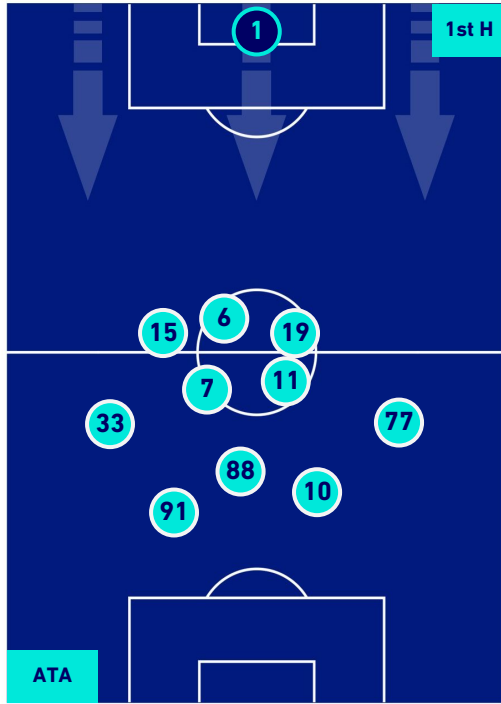

## HEATMAP

**ATALANTA**

**0-1**

**EMPOLI**

## PLAYERS AVERAGE POSITION

- Legend:
- 1st Substitution: Player in (Red), Player out (Light Red)
  - 2nd Substitution: Player in (Pink), Player out (Light Pink)
  - 3rd Substitution: Player in (Purple), Player out (Light Purple)
  - 4th Substitution: Player in (Orange), Player out (Light Orange)
  - 5th Substitution: Player in (Yellow), Player out (Light Yellow)