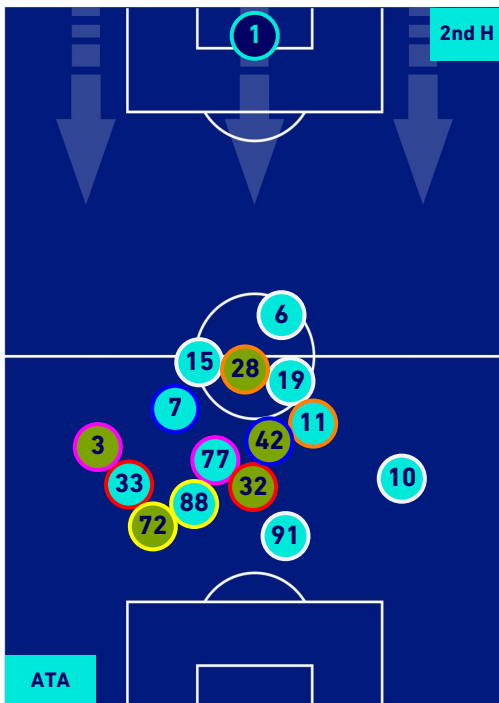

## PLAYERS AVERAGE POSITION

- Legend:
- 1st Substitution: Player in (Red), Player out (Light Red)
  - 2nd Substitution: Player in (Pink), Player out (Light Pink)
  - 3rd Substitution: Player in (Purple), Player out (Light Purple)
  - 4th Substitution: Player in (Orange), Player out (Light Orange)
  - 5th Substitution: Player in (Yellow), Player out (Light Yellow)

- Player in / out (Dark Green)
- Player in / out (Dark Pink)
- Player in / out (Dark Purple)
- Player in / out (Dark Orange)
- Player in / out (Dark Yellow)

Bergamo 21/05/2022 GEVISS STADIUM STADIUM - 20:45

## PLAYERS AVERAGE POSITION [BALL POSSESSION]

- Legend:
- 1st Substitution: Player in (Red), Player out (Light Blue)
  - 2nd Substitution: Player in (Pink), Player out (Light Blue)
  - 3rd Substitution: Player in (Purple), Player out (Light Blue)
  - 4th Substitution: Player in (Orange), Player out (Light Blue)
  - 5th Substitution: Player in (Yellow), Player out (Light Blue)