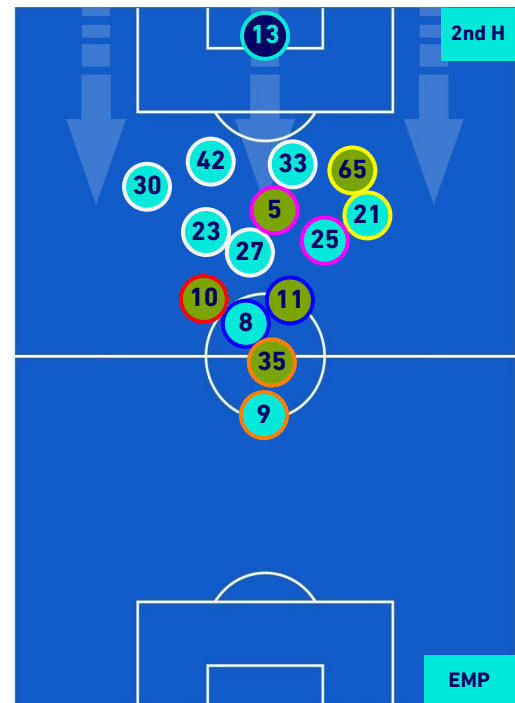

## PLAYERS AVERAGE POSITION [BALL POSSESSION]

- Legend:
- 1st Substitution: Player in (Red), Player out (Light Blue)
  - 2nd Substitution: Player in (Pink), Player out (Light Blue)
  - 3rd Substitution: Player in (Purple), Player out (Light Blue)
  - 4th Substitution: Player in (Orange), Player out (Light Blue)
  - 5th Substitution: Player in (Yellow), Player out (Light Blue)

- Player in / out (Green)
- Player in / out (Pink)
- Player in / out (Purple)
- Player in / out (Orange)

**ATALANTA**

**0-1**

**EMPOLI**

## PLAYERS AVERAGE POSITION [NO BALL POSSESSION]

**Legend:**

- 1st Substitution ● Player in
- 2nd Substitution ● Player in
- 3rd Substitution ● Player in
- 4th Substitution ● Player in
- 5th Substitution ● Player in