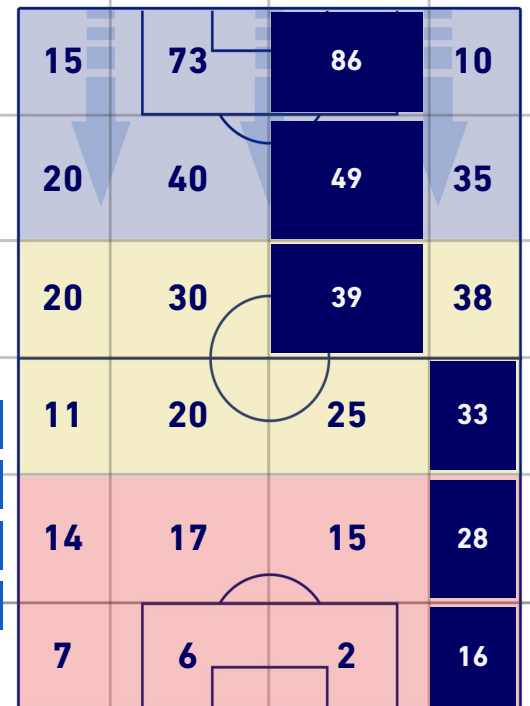

## ATTACKING PLAYS MAP

58	Attacking Plays	35
40	Total Attempts	7
35	Scoring Chances	4

## ATTEMPTS MAP

0	Goals	1
11	On target	3
12	Off target	3
17	Blocked	1

## TOUCH MAP

892	Total Balls Played	649
183	DEFENSIVE	328
300	MIDFIELD	216
409	ATTACK ZONE	105

79	Touch in Attacks zone	8	
D. ZAPATA	27	2	L. HENDERSON
M. PASALIC	9	2	P. CUTRONE
J. BOGA	8	2	P. STOJANOVIC