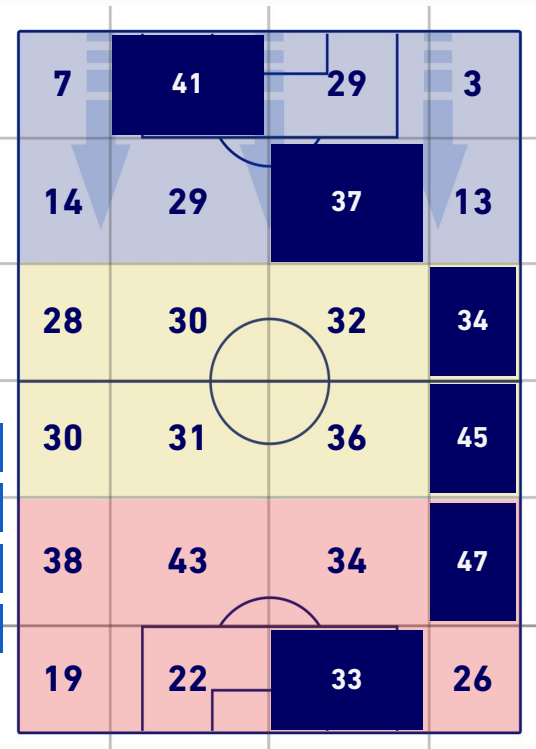

## ATTACKING PLAYS MAP

28	Attacking Plays	37
16	Total Attempts	28
13	Scoring Chances	21

## ATTEMPTS MAP

1	Goals	1
6	On target	9
9	Off target	11
1	Blocked	8

## TOUCH MAP

638	Total Balls Played	701
296	DEFENSIVE	173
226	MIDFIELD	266
116	ATTACK ZONE	262

25	Touch in Attacks zone		55
P. CUTRONE	5	20	M. DJURIC
N. BAJRAMI	4	6	F. BONAZZOLI
F. PARISI	4	5	F. FAZIO

Empoli 14/05/2022 CARLO CASTELLANI STADIUM - 15:00