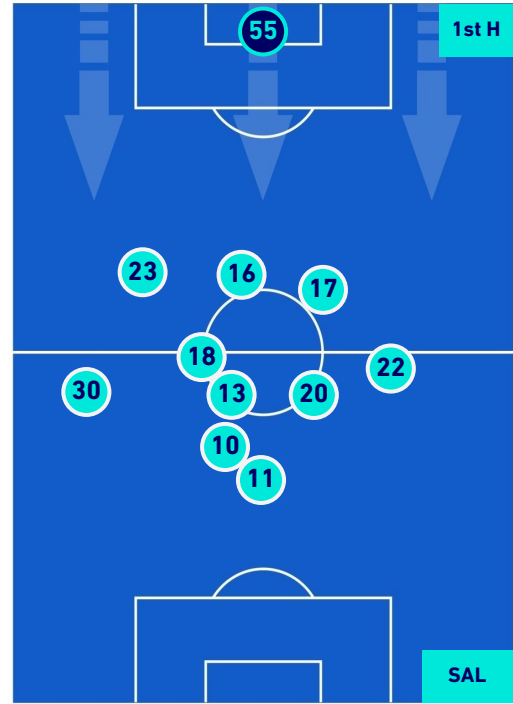

## PLAYERS AVERAGE POSITION

Legend:

- 1st Substitution ● Player in
- 2nd Substitution ● Player in
- 3rd Substitution ● Player in
- 4th Substitution ● Player in
- 5th Substitution ● Player in

- Player out
- Player out
- Player out
- Player out
- Player out

## PLAYERS AVERAGE POSITION [BALL POSSESSION]

Legend:

- 1st Substitution Player in
- 2nd Substitution Player in
- 3rd Substitution Player in
- 4th Substitution Player in
- 5th Substitution Player in

- Player out
- Player out
- Player out
- Player out
- Player out