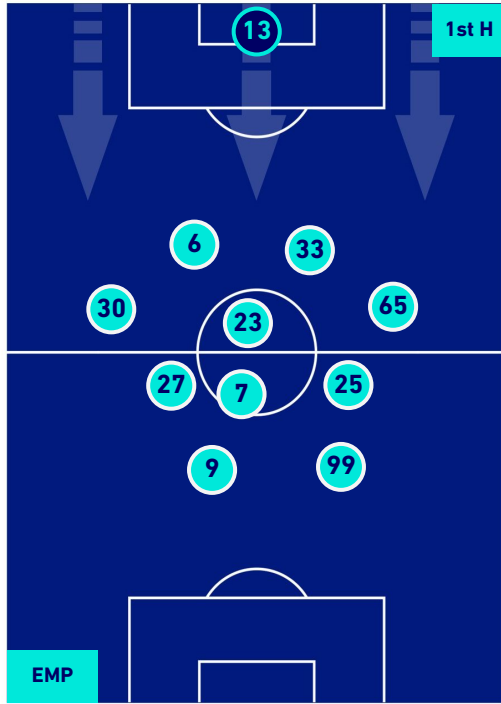

## PLAYERS AVERAGE POSITION

Legend:

- 1st Substitution ● Player in
- 2nd Substitution ● Player in
- 3rd Substitution ● Player in
- 4th Substitution ● Player in
- 5th Substitution ● Player in

- Player out
- Player out
- Player out
- Player out
- Player out

## PLAYERS AVERAGE POSITION [BALL POSSESSION]

Legend:

- 1st Substitution Player in
- 2nd Substitution Player in
- 3rd Substitution Player in
- 4th Substitution Player in
- 5th Substitution Player in

- Player out
- Player out
- Player out
- Player out
- Player out