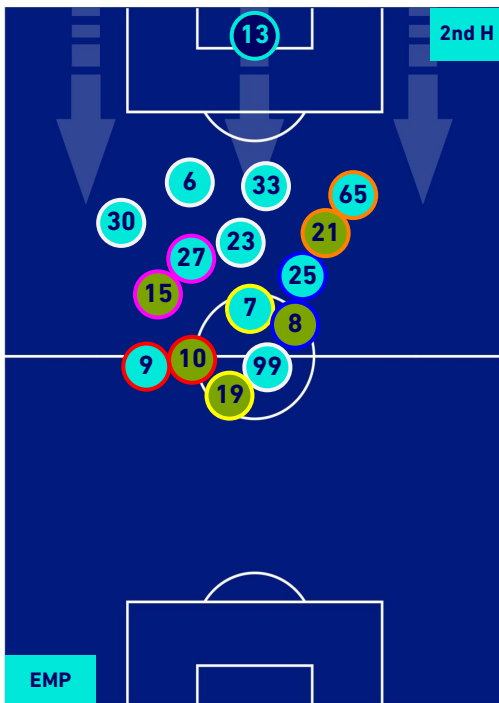

## HEATMAP

EMPOLI

1-1

SALERNITANA

## PLAYERS AVERAGE POSITION

Legend:

- 1st Substitution ● Player in
- 2nd Substitution ● Player in
- 3rd Substitution ● Player in
- 4th Substitution ● Player in
- 5th Substitution ● Player in

- Player out
- Player out
- Player out
- Player out
- Player out