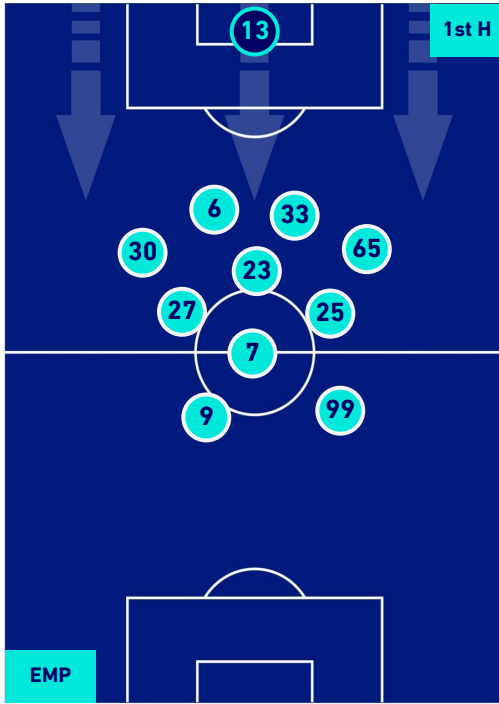

## HEATMAP

EMPOLI

1-1

SALERNITANA

## PLAYERS AVERAGE POSITION

Legend:

- 1st Substitution ● Player in
- 2nd Substitution ● Player in
- 3rd Substitution ● Player in
- 4th Substitution ● Player in
- 5th Substitution ● Player in

- Player out
- Player out
- Player out
- Player out
- Player out