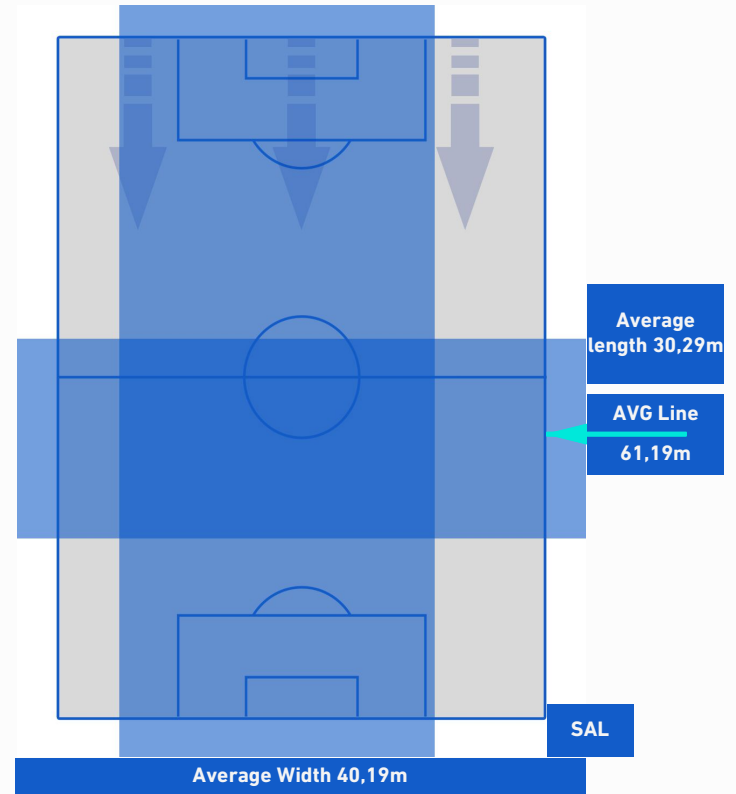

EMPOLI

1-1

SALERNITANA

TEAM'S DEFENSE POSITION [BALL POSSESSION]