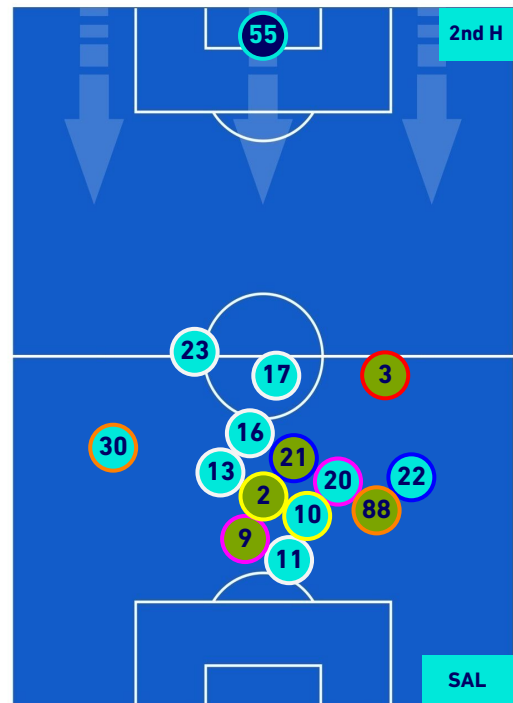

## PLAYERS AVERAGE POSITION

Legend:

- 1st Substitution ● Player in
- 2nd Substitution ● Player in
- 3rd Substitution ● Player in
- 4th Substitution ● Player in
- 5th Substitution ● Player in

- Player out
- Player out
- Player out
- Player out
- Player out

## PLAYERS AVERAGE POSITION [BALL POSSESSION]

Legend:

- 1st Substitution Player in
- 2nd Substitution Player in
- 3rd Substitution Player in
- 4th Substitution Player in
- 5th Substitution Player in

- Player out
- Player out
- Player out
- Player out
- Player out