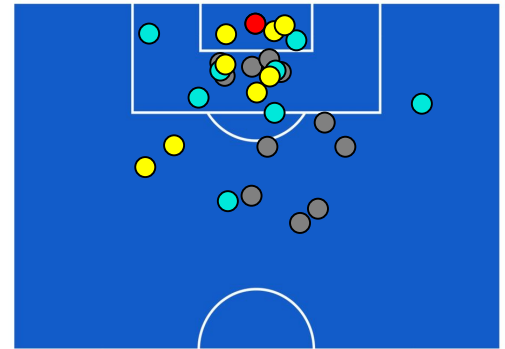

1	Goals	1
6	On target	9
9	Off target	11
1	Blocked	8