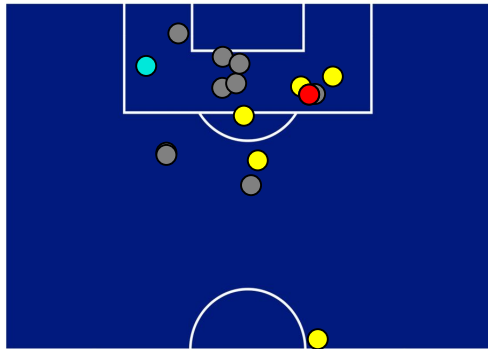

ATTEMPTS MAP