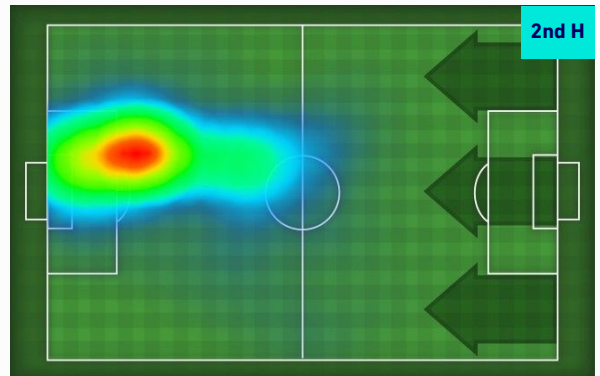

Empoli 14/05/2022 CARLO CASTELLANI STADIUM - 15:00

EMPOLI

1-1

SALERNITANA

KEY PLAYERS

PATRICK CUTRONE 9

Position	Forward
Games in Serie A	120
Goals in Serie A	20
Date of birth	03/01/1998
Nationality	ITA

Jog 35% - Run 51% - Sprint 14% **Km 6.611**

2.29	3.348	0.972

Mvp Stats

Minutes Played	57'
Goals	1
Attempts	4
Attempts on target (goals)	2(1)
Balls Played	9
Passes Completed	1
Passes Completed/Attempted (%)	33%
Fouls Suffered	1

FEDERICO BONAZZOLI 9

Position	Forward
Games in Serie A	93
Goals in Serie A	18
Date of birth	21/05/1997
Nationality	ITA

Jog 35% - Run 57% - Sprint 8% **Km 4.943**

1.722	2.814	0.406

Mvp Stats

Minutes Played	43'
Goals	1
Attempts	5
Attempts on target (goals)	3(1)
Balls Played	16
Passes Completed	6
Passes Completed/Attempted (%)	100%
Gained Possessions	1
Fouls Suffered	1

HeatMap