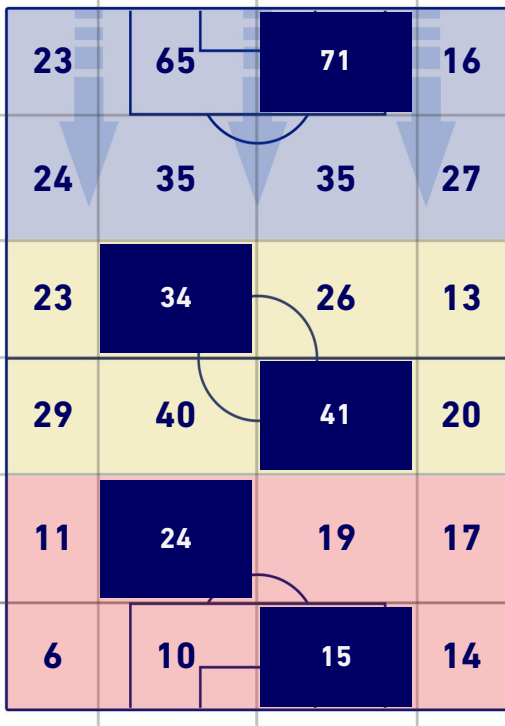

Empoli 14/05/2022 CARLO CASTELLANI STADIUM - 15:00

EMPOLI

1-1

SALERNITANA

ATTACKING PLAYS MAP

28	Attacking Plays	37
16	Total Attempts	28
13	Scoring Chances	21

ATTEMPTS MAP

1	Goals	1
6	On target	9
9	Off target	11
1	Blocked	8

TOUCH MAP

638	Total Balls Played	701
296	DEFENSIVE	173
226	MIDFIELD	266
116	ATTACK ZONE	262

25	Touch in Attacks zone		55
P. CUTRONE	5	20	M. DJURIC
N. BAJRAMI	4	6	F. BONAZZOLI
F. PARISI	4	5	F. FAZIO