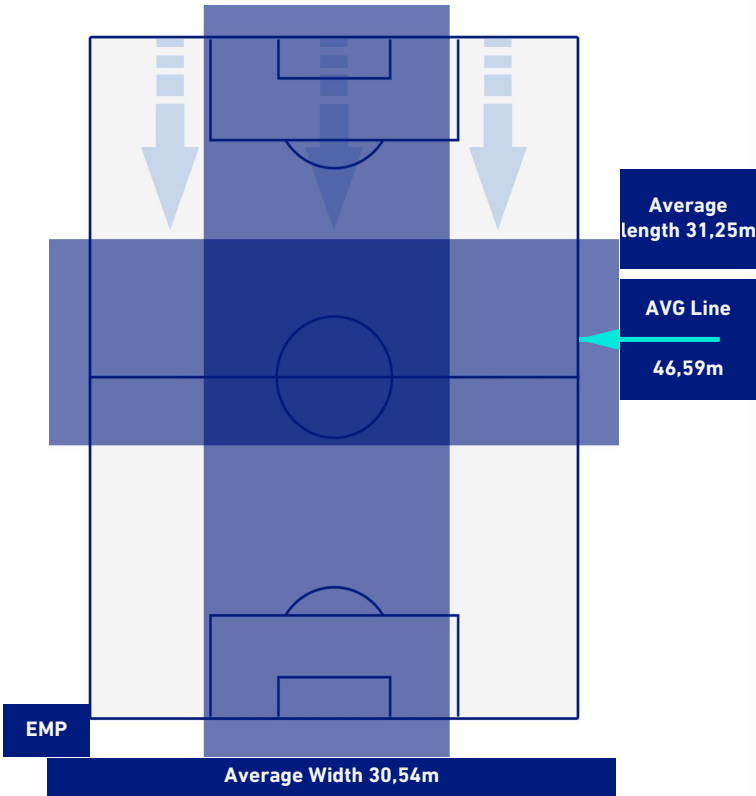

## PLAYERS AVERAGE POSITION [NO BALL POSSESSION]

Legend:

- 1st Substitution ● Player in
- 2nd Substitution ● Player in
- 3rd Substitution ● Player in
- 4th Substitution ● Player in
- 5th Substitution ● Player in

- Player out
- Player out
- Player out
- Player out
- Player out

- Player in / out
- Player in / out
- Player in / out
- Player in / out

- 
- 
- 
-

**EMPOLI**

**1-1**

**SALERNITANA**

## TEAM'S DEFENSE POSITION 1st H