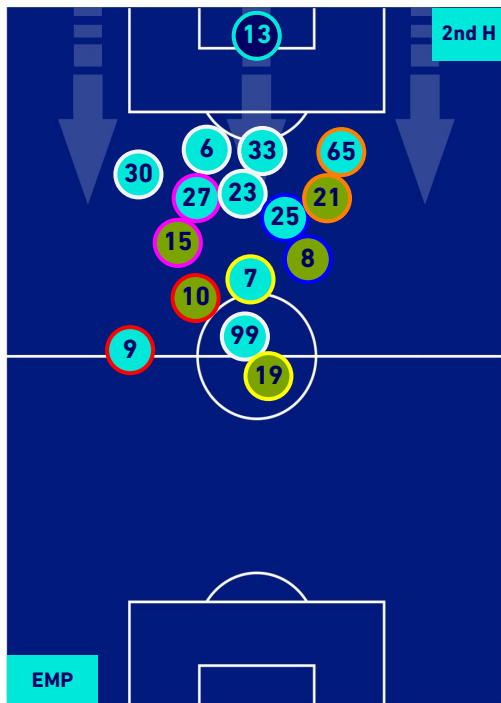

## PLAYERS AVERAGE POSITION [BALL POSSESSION]

Legend:

- 1st Substitution Player in
- 2nd Substitution Player in
- 3rd Substitution Player in
- 4th Substitution Player in
- 5th Substitution Player in

- Player out
- Player out
- Player out
- Player out
- Player out

- Player in / out
- Player in / out
- Player in / out
- Player in / out
- Player in / out

- 
- 
- 
- 
-

Empoli 14/05/2022 CARLO CASTELLANI STADIUM - 15:00

**EMPOLI**

**1-1**

**SALERNITANA**

## PLAYERS AVERAGE POSITION [NO BALL POSSESSION]

Legend:

- 1st Substitution ● Player in
- 2nd Substitution ● Player in
- 3rd Substitution ● Player in
- 4th Substitution ● Player in
- 5th Substitution ● Player in