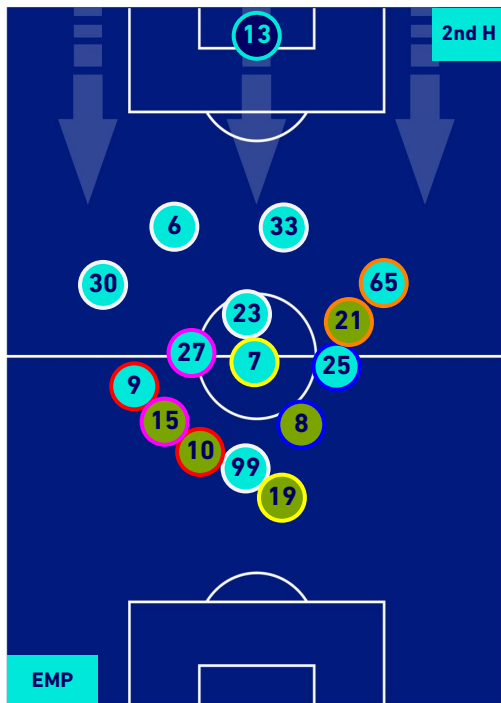

## PLAYERS AVERAGE POSITION

Legend:

- 1st Substitution ● Player in
- 2nd Substitution ● Player in
- 3rd Substitution ● Player in
- 4th Substitution ● Player in
- 5th Substitution ● Player in

- Player out
- Player out
- Player out
- Player out
- Player out

- Player in / out
- Player in / out
- Player in / out
- Player in / out

- 
- 
- 
-

Empoli 14/05/2022 CARLO CASTELLANI STADIUM - 15:00

**EMPOLI**

**1-1**

**SALERNITANA**

## PLAYERS AVERAGE POSITION [BALL POSSESSION]

Legend:

- 1st Substitution Player in
- 2nd Substitution Player in
- 3rd Substitution Player in
- 4th Substitution Player in
- 5th Substitution Player in

- Player out
- Player out
- Player out
- Player out
- Player out