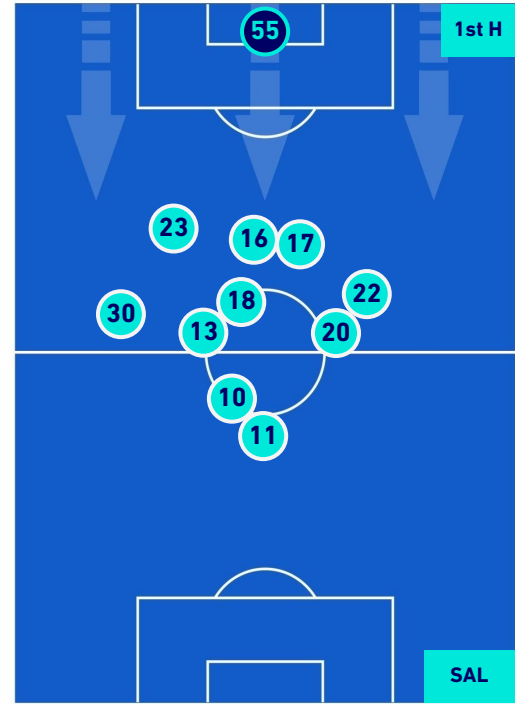

## PLAYERS AVERAGE POSITION [BALL POSSESSION]

Legend:

- 1st Substitution Player in
- 2nd Substitution Player in
- 3rd Substitution Player in
- 4th Substitution Player in
- 5th Substitution Player in

- Player out
- Player out
- Player out
- Player out
- Player out

## PLAYERS AVERAGE POSITION [NO BALL POSSESSION]

Legend:

- 1st Substitution ● Player in
- 2nd Substitution ● Player in
- 3rd Substitution ● Player in
- 4th Substitution ● Player in
- 5th Substitution ● Player in