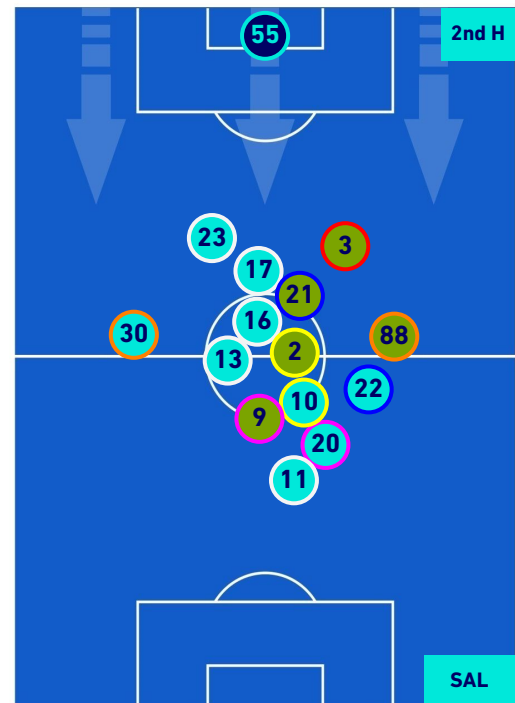

## PLAYERS AVERAGE POSITION [BALL POSSESSION]

Legend:

- 1st Substitution Player in
- 2nd Substitution Player in
- 3rd Substitution Player in
- 4th Substitution Player in
- 5th Substitution Player in

- Player out
- Player out
- Player out
- Player out
- Player out

- Player in / out
- Player in / out
- Player in / out
- Player in / out
- Player in / out

- 
- 
- 
- 
-

Empoli 14/05/2022 CARLO CASTELLANI STADIUM - 15:00

**EMPOLI**

**1-1**

**SALERNITANA**

## PLAYERS AVERAGE POSITION [NO BALL POSSESSION]

Legend:

- 1st Substitution ● Player in
- 2nd Substitution ● Player in
- 3rd Substitution ● Player in
- 4th Substitution ● Player in
- 5th Substitution ● Player in