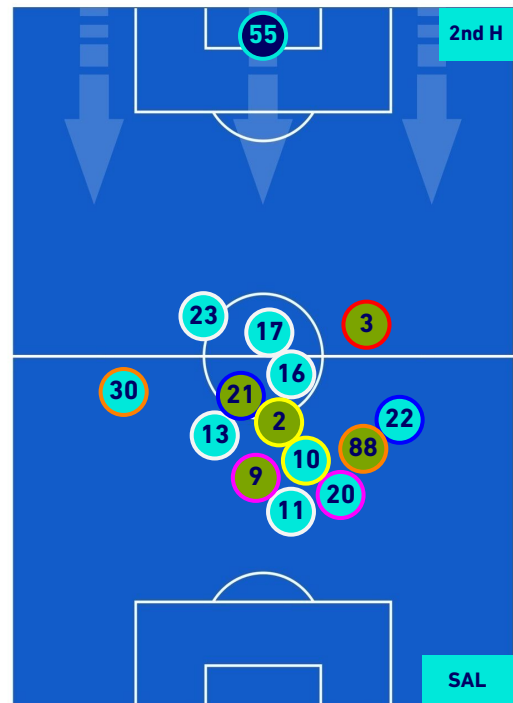

## HEATMAP

EMPOLI

1-1

SALERNITANA

## PLAYERS AVERAGE POSITION

Legend:

- 1st Substitution ● Player in
- 2nd Substitution ● Player in
- 3rd Substitution ● Player in
- 4th Substitution ● Player in
- 5th Substitution ● Player in

- Player out
- Player out
- Player out
- Player out
- Player out