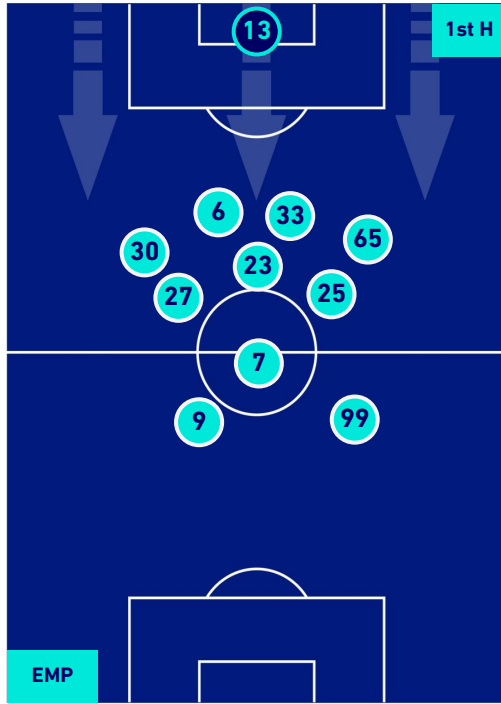

## PLAYERS AVERAGE POSITION [BALL POSSESSION]

Legend:

- 1st Substitution Player in
- 2nd Substitution Player in
- 3rd Substitution Player in
- 4th Substitution Player in
- 5th Substitution Player in

- Player out
- Player out
- Player out
- Player out
- Player out

- Player in / out
- Player in / out
- Player in / out
- Player in / out
- Player in / out

- 
- 
- 
- 
-

Empoli 14/05/2022 CARLO CASTELLANI STADIUM - 15:00

**EMPOLI**

**1-1**

**SALERNITANA**

## PLAYERS AVERAGE POSITION [NO BALL POSSESSION]

Legend:

- 1st Substitution ● Player in
- 2nd Substitution ● Player in
- 3rd Substitution ● Player in
- 4th Substitution ● Player in
- 5th Substitution ● Player in