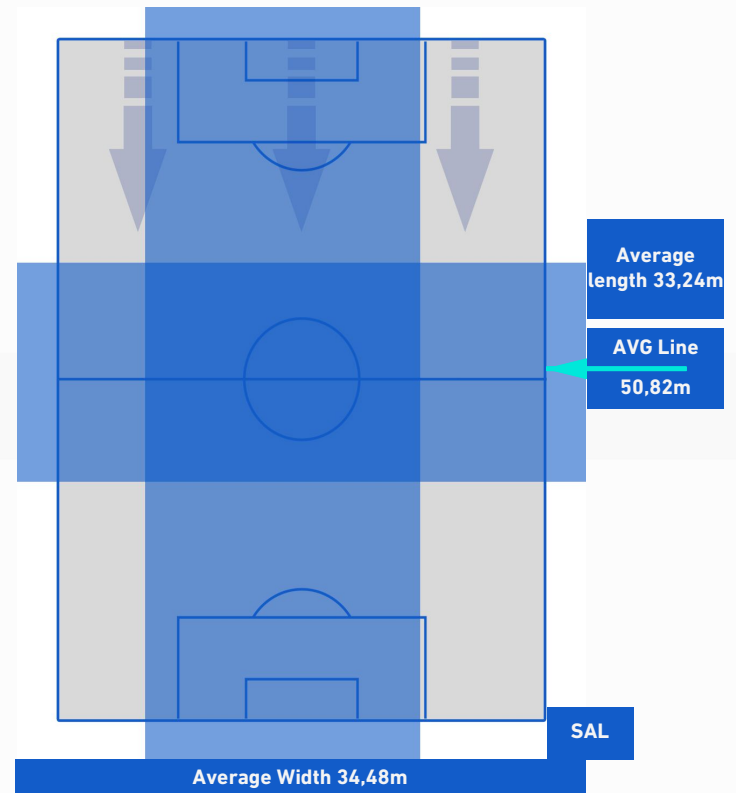

TEAM'S DEFENSE POSITION [NO BALL POSSESSION]