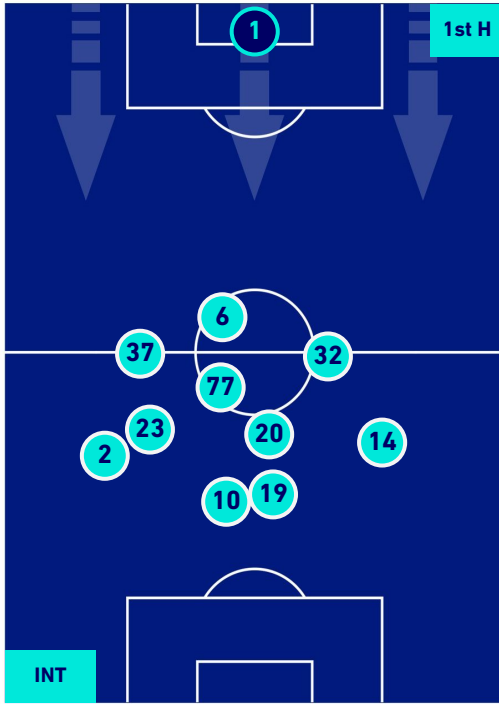

## HEATMAP

INTER

4 - 2

EMPOLI

## PLAYERS AVERAGE POSITION

- Legend:
- 1st Substitution: Player in (Red), Player out (Light Blue)
  - 2nd Substitution: Player in (Pink), Player out (Light Blue)
  - 3rd Substitution: Player in (Purple), Player out (Light Blue)
  - 4th Substitution: Player in (Orange), Player out (Light Blue)
  - 5th Substitution: Player in (Yellow), Player out (Light Blue)