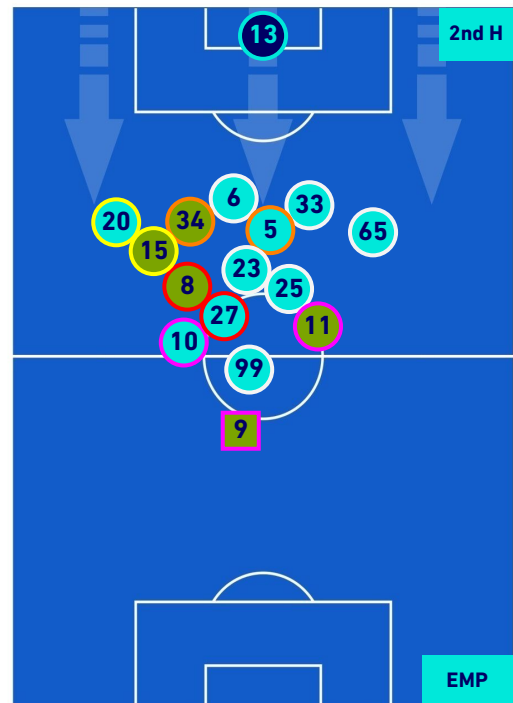

## HEATMAP

INTER

4 - 2

EMPOLI

## PLAYERS AVERAGE POSITION

- Legend:
- 1st Substitution: Player in (Red), Player out (Light Blue)
  - 2nd Substitution: Player in (Pink), Player out (Light Blue)
  - 3rd Substitution: Player in (Purple), Player out (Light Blue)
  - 4th Substitution: Player in (Orange), Player out (Light Blue)
  - 5th Substitution: Player in (Yellow), Player out (Light Blue)