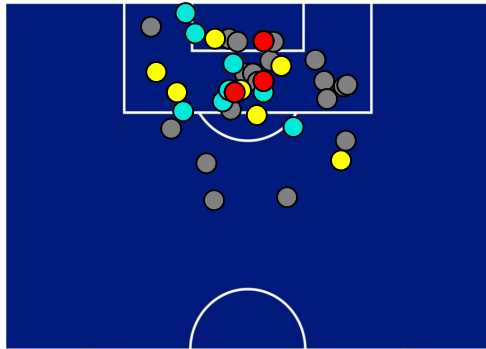

ATTEMPTS MAP