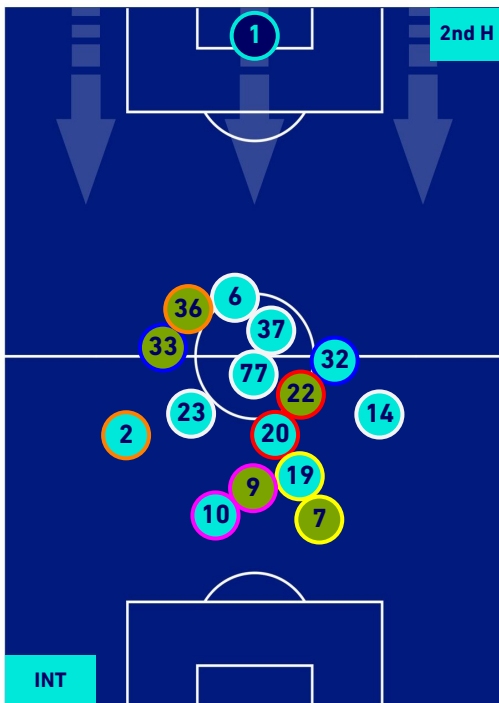

## HEATMAP

INTER

4 - 2

EMPOLI

## PLAYERS AVERAGE POSITION

- Legend:
- 1st Substitution: Player in (Red), Player out (Light Blue)
  - 2nd Substitution: Player in (Pink), Player out (Light Blue)
  - 3rd Substitution: Player in (Purple), Player out (Light Blue)
  - 4th Substitution: Player in (Orange), Player out (Light Blue)
  - 5th Substitution: Player in (Yellow), Player out (Light Blue)