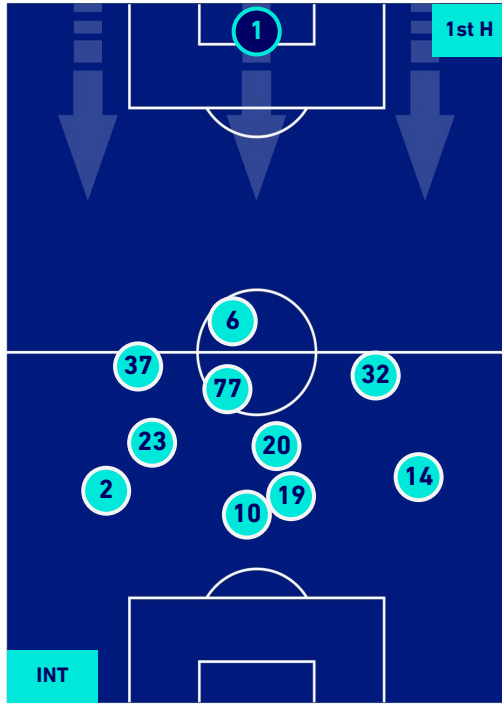

## PLAYERS AVERAGE POSITION

- Legend:
- 1st Substitution: Player in (Red), Player out (Light Blue)
  - 2nd Substitution: Player in (Pink), Player out (Light Blue)
  - 3rd Substitution: Player in (Purple), Player out (Light Blue)
  - 4th Substitution: Player in (Orange), Player out (Light Blue)
  - 5th Substitution: Player in (Yellow), Player out (Light Blue)

- Player in / out (Green)
- Player in / out (Pink)
- Player in / out (Purple)
- Player in / out (Orange)

INTER

4-2

EMPOLI

## PLAYERS AVERAGE POSITION [BALL POSSESSION]

Legend:

- 1st Substitution Player in
- 2nd Substitution Player in
- 3rd Substitution Player in
- 4th Substitution Player in
- 5th Substitution Player in

- Player out
- Player out
- Player out
- Player out
- Player out