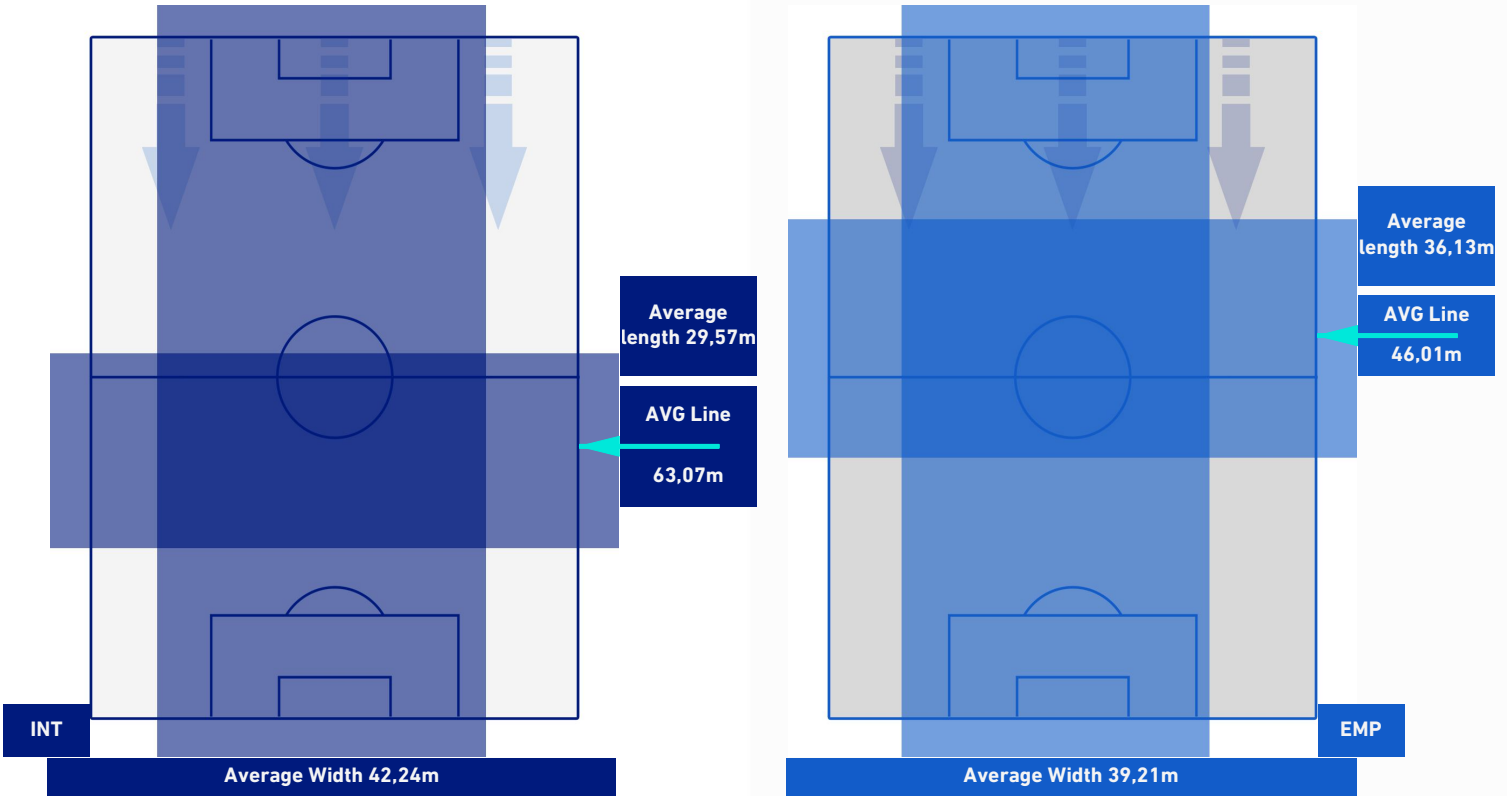

INTER

4-2

EMPOLI

TEAM'S DEFENSE POSITION [BALL POSSESSION]