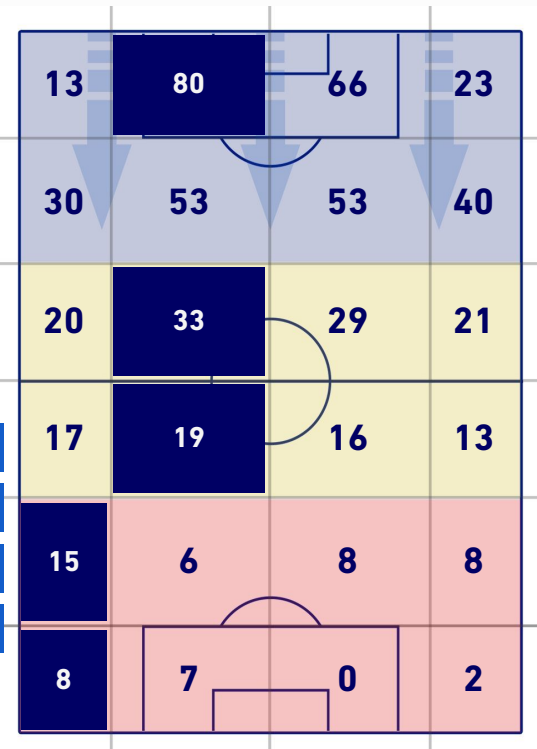

## ATTEMPTS MAP

3	Goals	2
10	On target	2
19	Off target	0
8	Blocked	2

## TOUCH MAP

858	Total Balls Played	580
130	DEFENSIVE	358
364	MIDFIELD	168
364	ATTACK ZONE	54

91	Touch in Attacks zone	7	
I. PERISIC	17	2	A. PINAMONTI
L. MARTINEZ	16	1	F. BANDINELLI
J. CORREA	11	1	P. CUTRONE