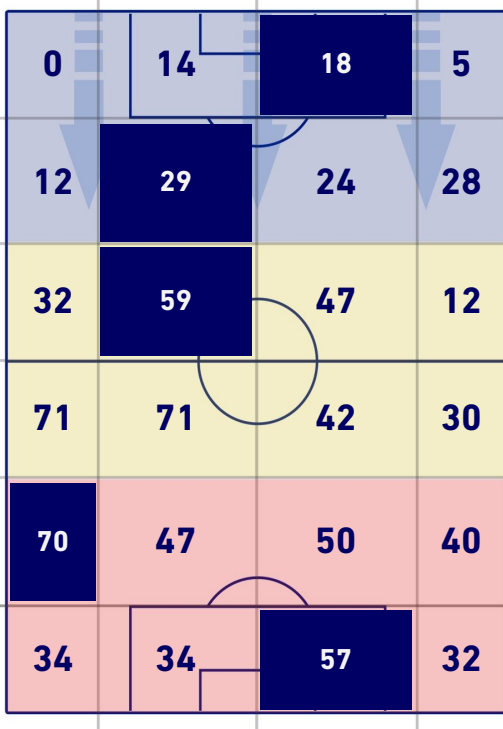

## ATTACKING PLAYS MAP

43	Attacking Plays	16
37	Total Attempts	4
31	Scoring Chances	3

## ATTEMPTS MAP

3	Goals	2
10	On target	2
19	Off target	0
8	Blocked	2

## TOUCH MAP

858	Total Balls Played	580
130	DEFENSIVE	358
364	MIDFIELD	168
364	ATTACK ZONE	54

91	Touch in Attacks zone	7	
I. PERISIC	17	2	A. PINAMONTI
L. MARTINEZ	16	1	F. BANDINELLI
J. CORREA	11	1	P. CUTRONE