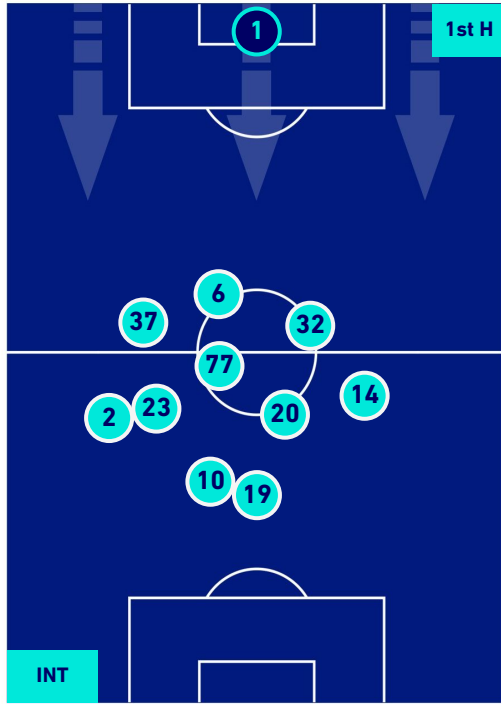

## PLAYERS AVERAGE POSITION [BALL POSSESSION]

Legend:

- 1st Substitution Player in
- 2nd Substitution Player in
- 3rd Substitution Player in
- 4th Substitution Player in
- 5th Substitution Player in

- Player out
- Player out
- Player out
- Player out
- Player out

- Player in / out
- Player in / out
- Player in / out
- Player in / out
- Player in / out

- 
- 
- 
- 
-

Milano 06/05/2022 GIUSEPPE MEAZZA STADIUM - 18:45

INTER

4-2

EMPOLI

## PLAYERS AVERAGE POSITION [NO BALL POSSESSION]

Legend:

- 1st Substitution ● Player in
- 2nd Substitution ● Player in
- 3rd Substitution ● Player in
- 4th Substitution ● Player in
- 5th Substitution ● Player in