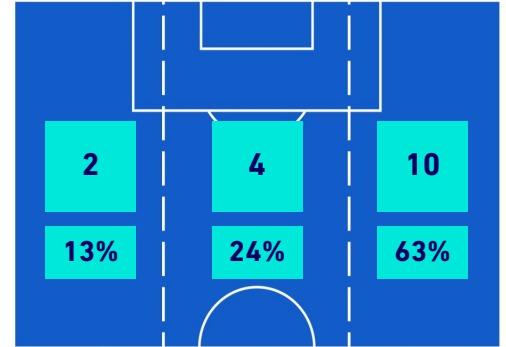

43	Attacking Plays	16
37	Total Attempts	4
31	Scoring Chances	3