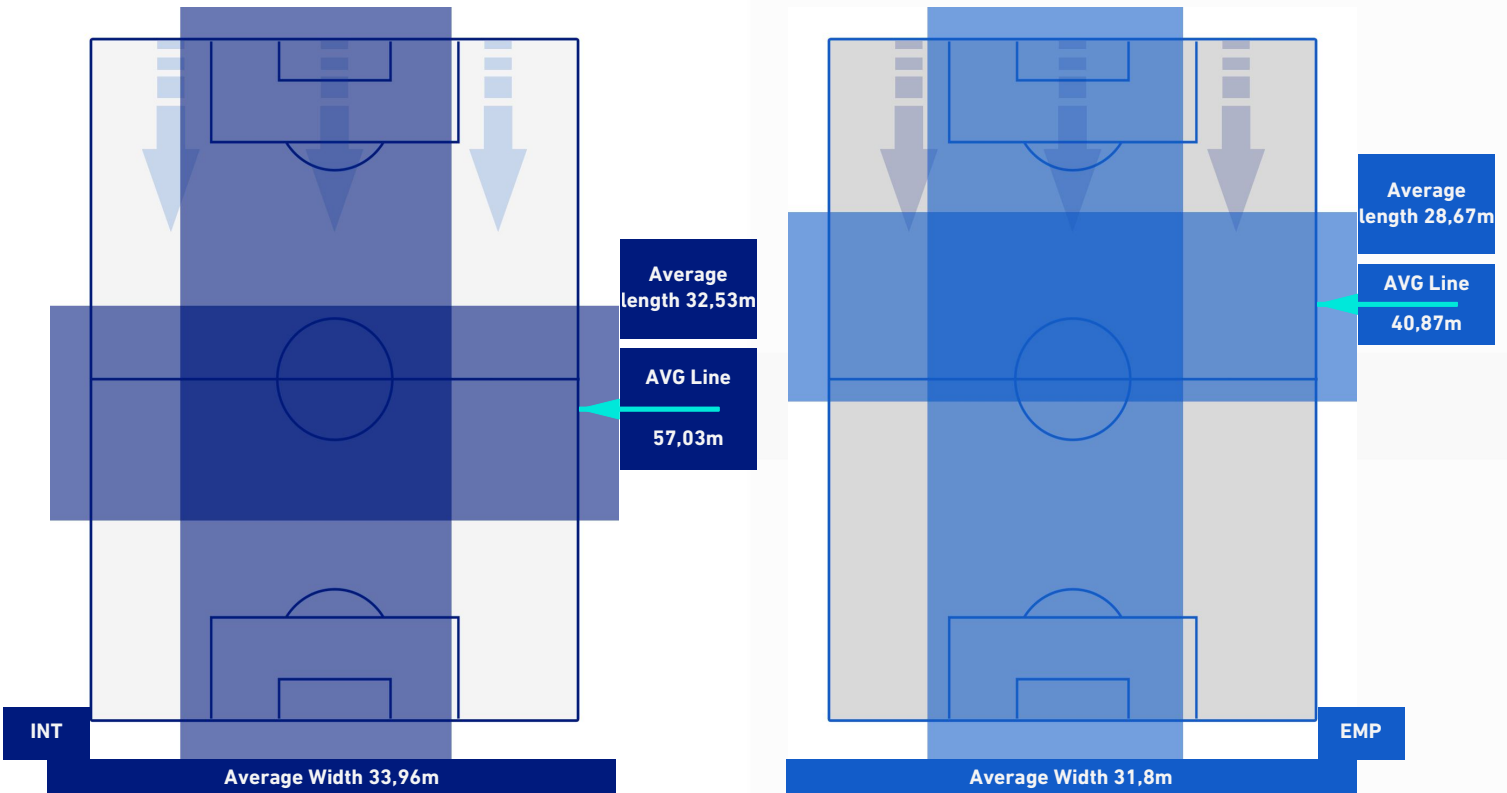

TEAM'S DEFENSE POSITION [NO BALL POSSESSION]