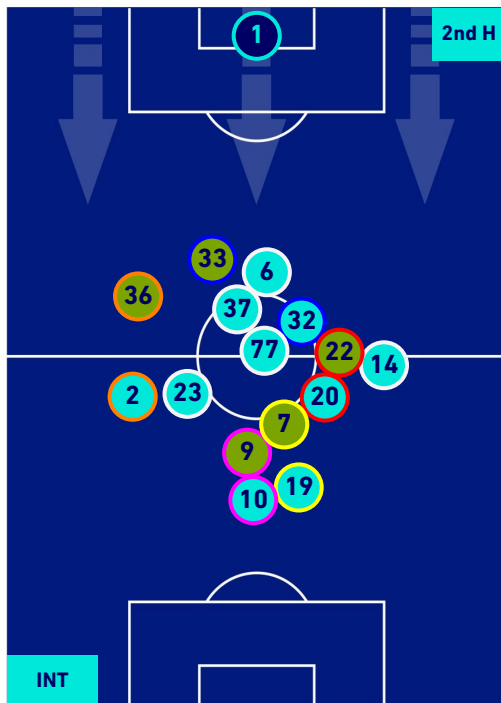

## PLAYERS AVERAGE POSITION [BALL POSSESSION]

Legend:

- 1st Substitution Player in
- 2nd Substitution Player in
- 3rd Substitution Player in
- 4th Substitution Player in
- 5th Substitution Player in

- Player out
- Player out
- Player out
- Player out
- Player out

## PLAYERS AVERAGE POSITION [NO BALL POSSESSION]

Legend:

- 1st Substitution ● Player in
- 2nd Substitution ● Player in
- 3rd Substitution ● Player in
- 4th Substitution ● Player in
- 5th Substitution ● Player in