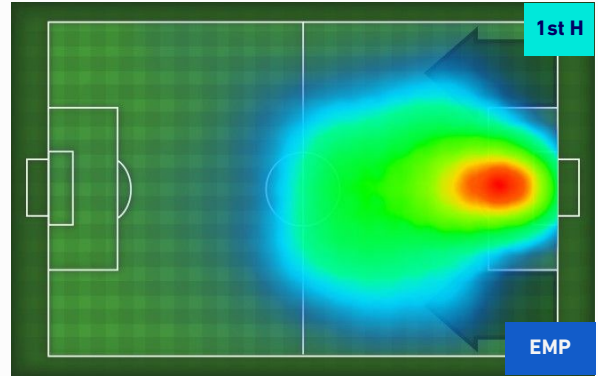

## HEATMAP

INTER

4 - 2

EMPOLI

## PLAYERS AVERAGE POSITION

- Legend:
- 1st Substitution: Player in (Red), Player out (Light Blue)
  - 2nd Substitution: Player in (Pink), Player out (Light Blue)
  - 3rd Substitution: Player in (Purple), Player out (Light Blue)
  - 4th Substitution: Player in (Orange), Player out (Light Blue)
  - 5th Substitution: Player in (Yellow), Player out (Light Blue)