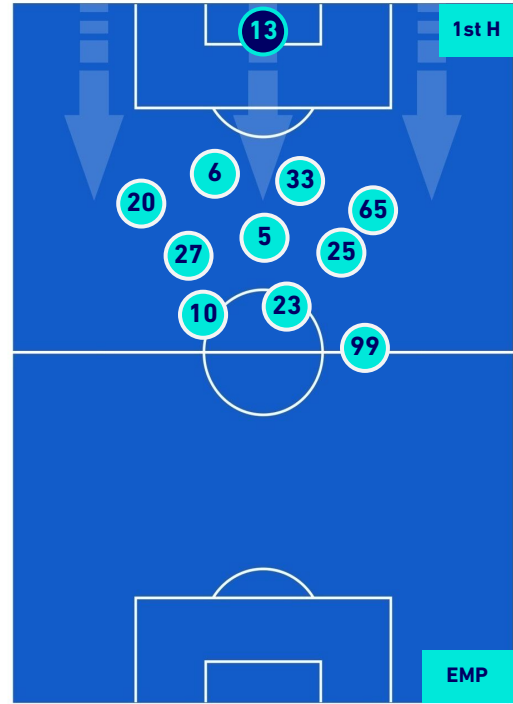

## HEATMAP

INTER

4 - 2

EMPOLI

## PLAYERS AVERAGE POSITION

- Legend:
- 1st Substitution: Player in (Red), Player out (Light Blue)
  - 2nd Substitution: Player in (Pink), Player out (Light Blue)
  - 3rd Substitution: Player in (Purple), Player out (Light Blue)
  - 4th Substitution: Player in (Orange), Player out (Light Blue)
  - 5th Substitution: Player in (Yellow), Player out (Light Blue)