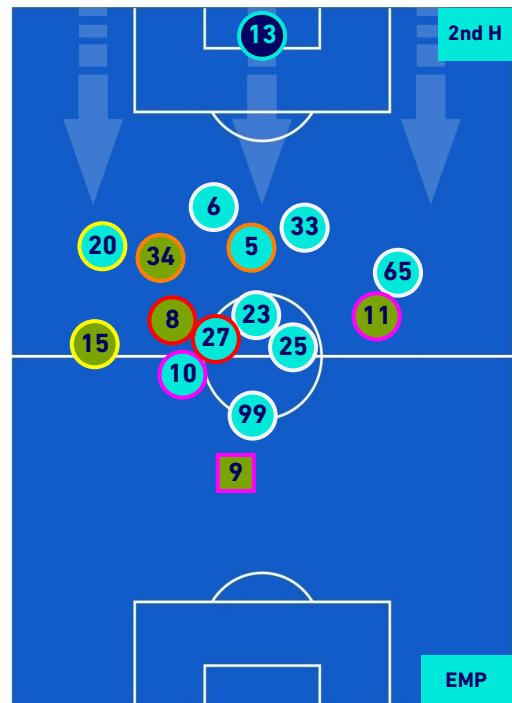

## PLAYERS AVERAGE POSITION

- Legend:
- 1st Substitution: Player in (Red), Player out (Light Blue)
  - 2nd Substitution: Player in (Pink), Player out (Light Blue)
  - 3rd Substitution: Player in (Purple), Player out (Light Blue)
  - 4th Substitution: Player in (Orange), Player out (Light Blue)
  - 5th Substitution: Player in (Yellow), Player out (Light Blue)

- Player in / out (Green)
- Player in / out (Pink)
- Player in / out (Purple)
- Player in / out (Orange)

INTER

4-2

EMPOLI

## PLAYERS AVERAGE POSITION [BALL POSSESSION]

Legend:

- 1st Substitution Player in
- 2nd Substitution Player in
- 3rd Substitution Player in
- 4th Substitution Player in
- 5th Substitution Player in

- Player out
- Player out
- Player out
- Player out
- Player out