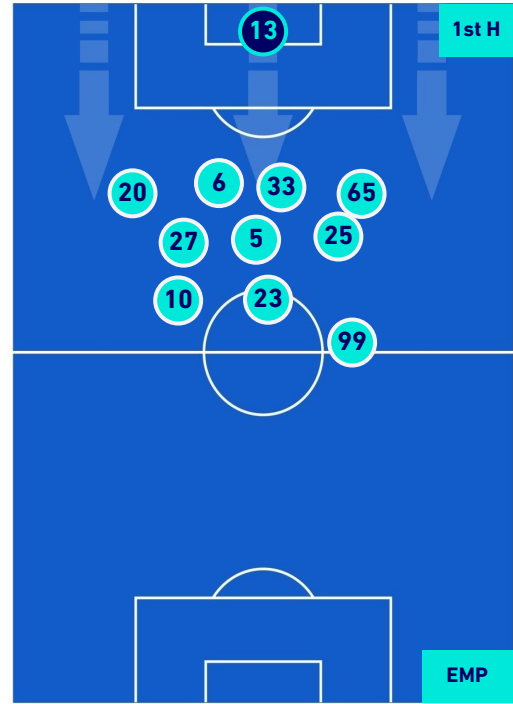

## PLAYERS AVERAGE POSITION [BALL POSSESSION]

Legend:

- 1st Substitution Player in
- 2nd Substitution Player in
- 3rd Substitution Player in
- 4th Substitution Player in
- 5th Substitution Player in

- Player out
- Player out
- Player out
- Player out
- Player out

- Player in / out
- Player in / out
- Player in / out
- Player in / out
- Player in / out

- 
- 
- 
- 
-

Milano 06/05/2022 GIUSEPPE MEAZZA STADIUM - 18:45

INTER

4-2

EMPOLI

## PLAYERS AVERAGE POSITION [NO BALL POSSESSION]

Legend:

- 1st Substitution ● Player in
- 2nd Substitution ● Player in
- 3rd Substitution ● Player in
- 4th Substitution ● Player in
- 5th Substitution ● Player in