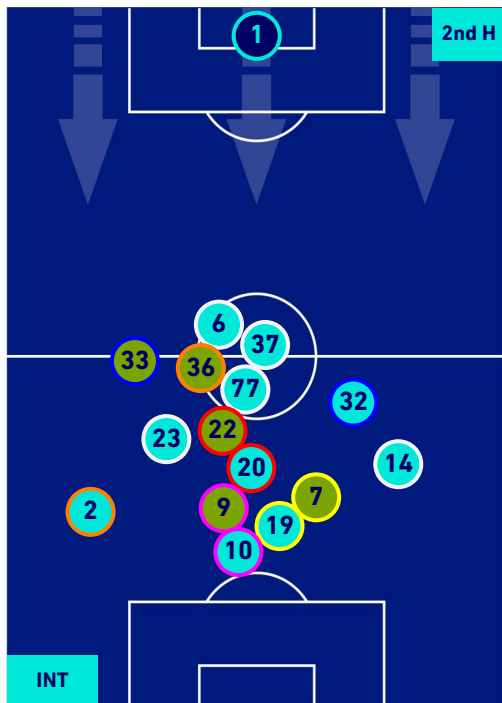

## PLAYERS AVERAGE POSITION

- Legend:
- 1st Substitution: Player in (Red), Player out (Light Blue)
  - 2nd Substitution: Player in (Pink), Player out (Light Blue)
  - 3rd Substitution: Player in (Purple), Player out (Light Blue)
  - 4th Substitution: Player in (Orange), Player out (Light Blue)
  - 5th Substitution: Player in (Yellow), Player out (Light Blue)

- Player in / out (Green)
- Player in / out (Pink)
- Player in / out (Purple)
- Player in / out (Orange)

INTER

4-2

EMPOLI

## PLAYERS AVERAGE POSITION [BALL POSSESSION]

Legend:

- 1st Substitution Player in
- 2nd Substitution Player in
- 3rd Substitution Player in
- 4th Substitution Player in
- 5th Substitution Player in

- Player out
- Player out
- Player out
- Player out
- Player out