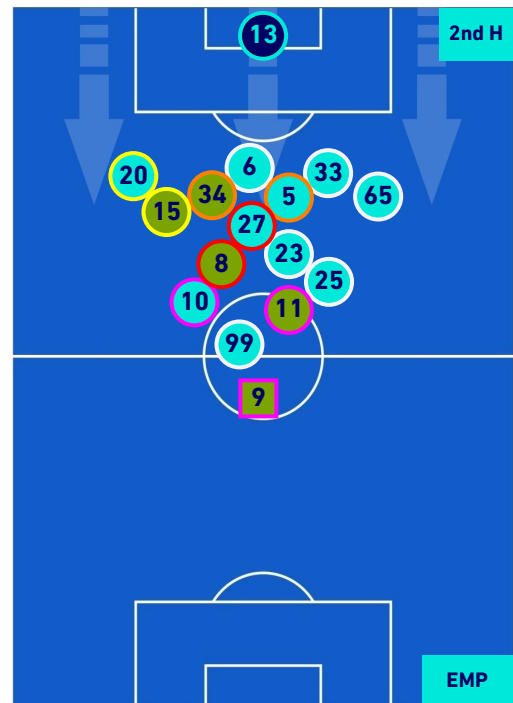

## PLAYERS AVERAGE POSITION [BALL POSSESSION]

Legend:

- 1st Substitution Player in
- 2nd Substitution Player in
- 3rd Substitution Player in
- 4th Substitution Player in
- 5th Substitution Player in

- Player out
- Player out
- Player out
- Player out
- Player out

- Player in / out
- Player in / out
- Player in / out
- Player in / out
- Player in / out

- 
- 
- 
- 
-

Milano 06/05/2022 GIUSEPPE MEAZZA STADIUM - 18:45

INTER

4-2

EMPOLI

## PLAYERS AVERAGE POSITION [NO BALL POSSESSION]

Legend:

- 1st Substitution ● Player in
- 2nd Substitution ● Player in
- 3rd Substitution ● Player in
- 4th Substitution ● Player in
- 5th Substitution ● Player in