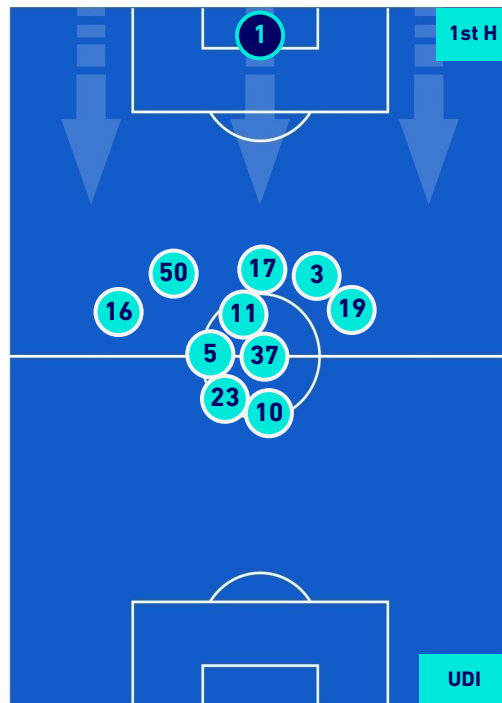

UDINESE

PLAYERS AVERAGE POSITION

Legend:

- 1st Substitution Player in
- 2nd Substitution Player in
- 3rd Substitution Player in
- 4th Substitution Player in
- 5th Substitution Player in

- Player out
- Player out
- Player out
- Player out
- Player out