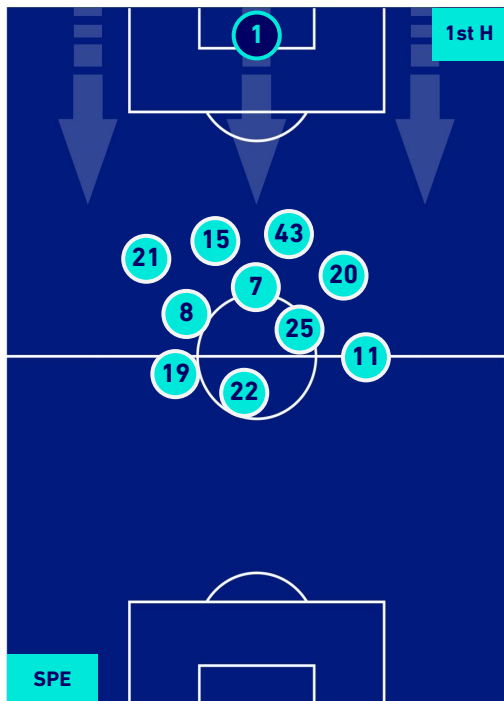

Legend:

- 1st Substitution Player in
- 2nd Substitution Player in
- 3rd Substitution Player in
- 4th Substitution Player in
- 5th Substitution Player in

- Player out
- Player out
- Player out
- Player out
- Player out

- Player in / out
- Player in / out
- Player in / out
- Player in / out
- Player in / out

-
-
-
-
-

La Spezia 12/09/2021 ALBERTO PICCO STADIUM - 15:00

SPEZIA

0-1

UDINESE

PLAYERS AVERAGE POSITION [NO BALL POSSESSION]