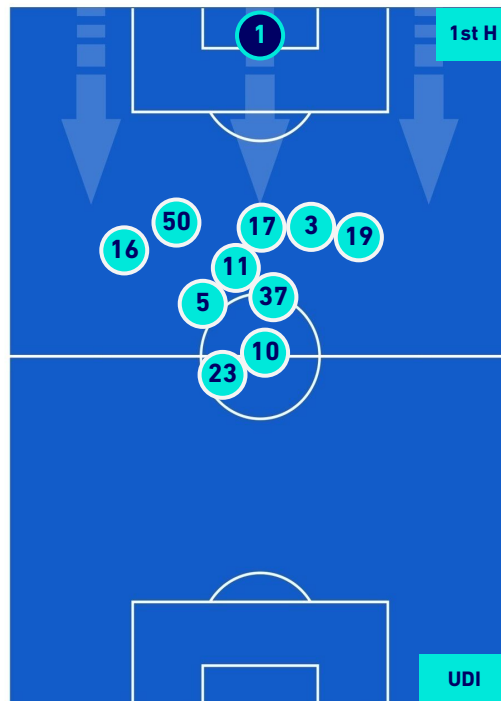

Legend:

- 1st Substitution Player in
- 2nd Substitution Player in
- 3rd Substitution Player in
- 4th Substitution Player in
- 5th Substitution Player in

- Player out
- Player out
- Player out
- Player out
- Player out

- Player in / out
- Player in / out
- Player in / out
- Player in / out
- Player in / out

-
-
-
-
-

La Spezia 12/09/2021 ALBERTO PICCO STADIUM - 15:00

SPEZIA

0-1

UDINESE

PLAYERS AVERAGE POSITION [NO BALL POSSESSION]