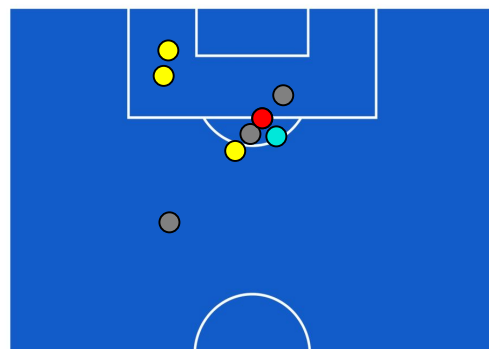

0-1

UDINESE

TEAM'S DEFENSE POSITION [BALL POSSESSION]

TEAM'S DEFENSE POSITION [NO BALL POSSESSION]

SPEZIA

0-1

UDINESE

ATTACKING PLAYS MAP

34	Attacking Plays	23
21	Total Attempts	8
4	Scoring Chances	6

ATTEMPTS MAP

0	Goals	1
6	On target	4
7	Off target	3
8	Blocked	1

TOUCH MAP

670	Total Balls Played	565
189	DEFENSIVE	240
299	MIDFIELD	220
182	ATTACK ZONE	105