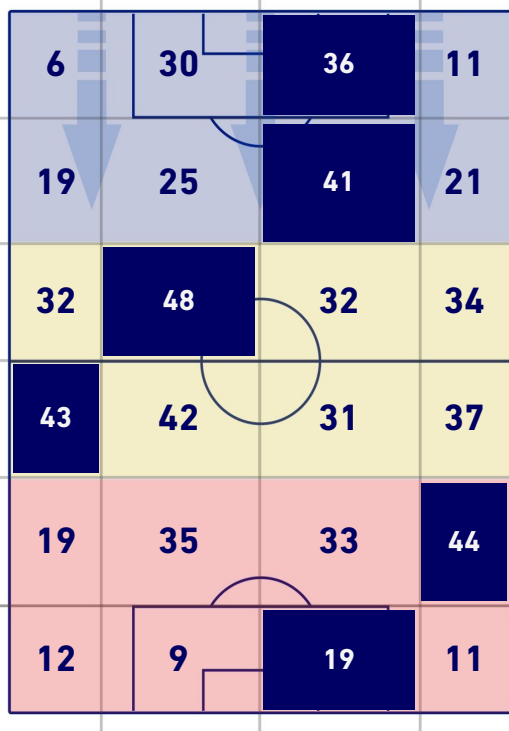

34	Attacking Plays	23
21	Total Attempts	8
4	Scoring Chances	6

ATTEMPTS MAP

0	Goals	1
6	On target	4
7	Off target	3
8	Blocked	1

TOUCH MAP

670	Total Balls Played	565
189	DEFENSIVE	240
299	MIDFIELD	220
182	ATTACK ZONE	105