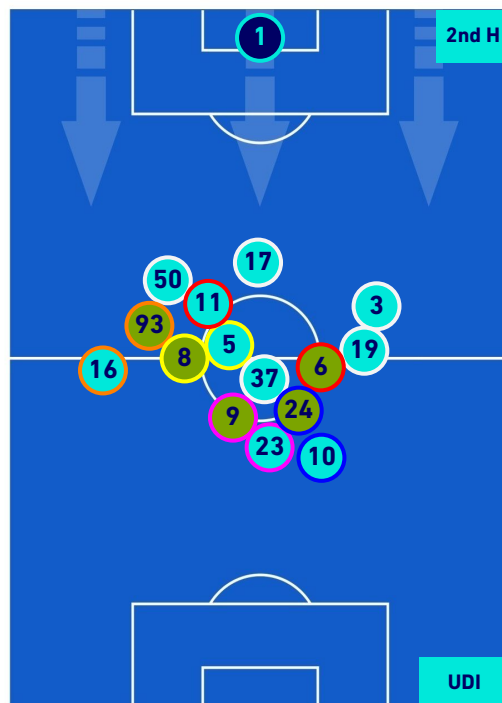

UDINESE

PLAYERS AVERAGE POSITION

Legend:

- 1st Substitution Player in
- 2nd Substitution Player in
- 3rd Substitution Player in
- 4th Substitution Player in
- 5th Substitution Player in

- Player out
- Player out
- Player out
- Player out
- Player out

- Player in / out
- Player in / out
- Player in / out
- Player in / out
- Player in / out

-
-
-
-
-

La Spezia 12/09/2021 ALBERTO PICCO STADIUM - 15:00

SPEZIA

0-1

UDINESE

PLAYERS AVERAGE POSITION [BALL POSSESSION]

Legend:

- 1st Substitution Player in
- 2nd Substitution Player in
- 3rd Substitution Player in
- 4th Substitution Player in
- 5th Substitution Player in

- Player out
- Player out
- Player out
- Player out
- Player out