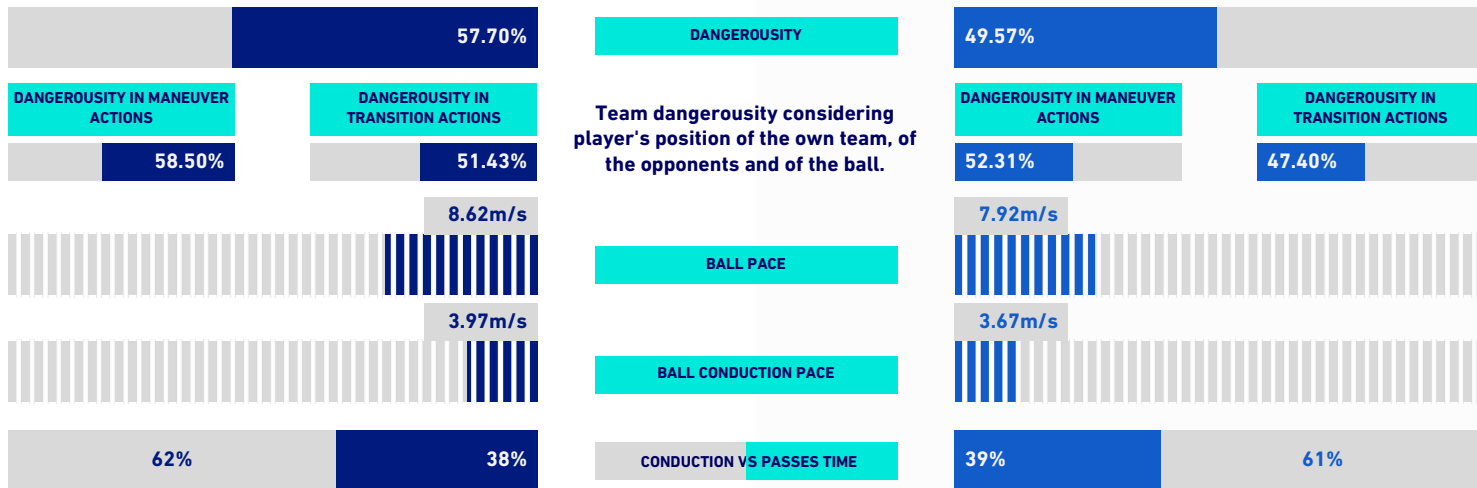

SPEZIA

0-1

UDINESE

VIRTUAL COACH

TEAM INDICATORS

RECORDMEN

PASS GAIN

Number of players overtaken by a vertical pass (only successful passes are considered). It shows how much a player tends to overcome the opponent's pressure lines.