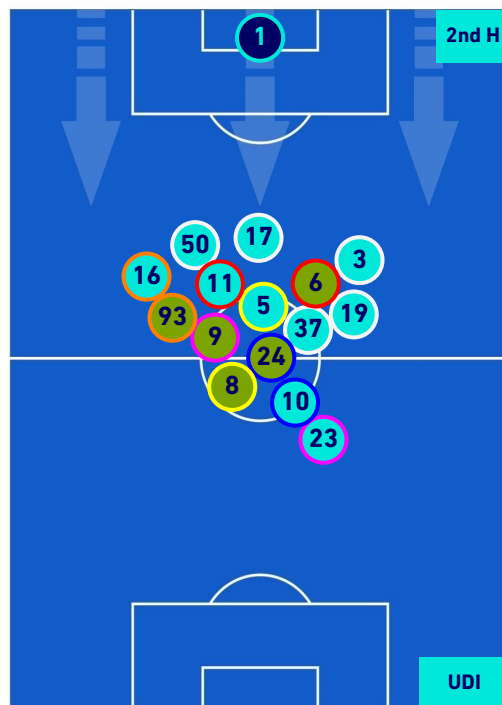

UDINESE

PLAYERS AVERAGE POSITION

Legend:

- 1st Substitution Player in
- 2nd Substitution Player in
- 3rd Substitution Player in
- 4th Substitution Player in
- 5th Substitution Player in

- Player out
- Player out
- Player out
- Player out
- Player out