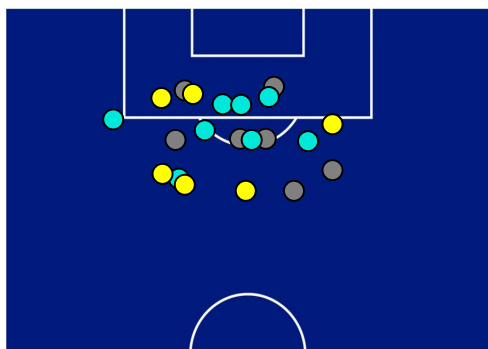

Legend:

- 1st Substitution Player in
- 2nd Substitution Player in
- 3rd Substitution Player in
- 4th Substitution Player in
- 5th Substitution Player in

- Player out
- Player out
- Player out
- Player out
- Player out

0-1

UDINESE

TEAM'S DEFENSE POSITION [BALL POSSESSION]

TEAM'S DEFENSE POSITION [NO BALL POSSESSION]

SPEZIA

0-1

UDINESE

ATTACKING PLAYS MAP

34	Attacking Plays	23
21	Total Attempts	8
4	Scoring Chances	6

ATTEMPTS MAP

0	Goals	1
6	On target	4
7	Off target	3
8	Blocked	1

TOUCH MAP

670	Total Balls Played	565
189	DEFENSIVE	240
299	MIDFIELD	220
182	ATTACK ZONE	105