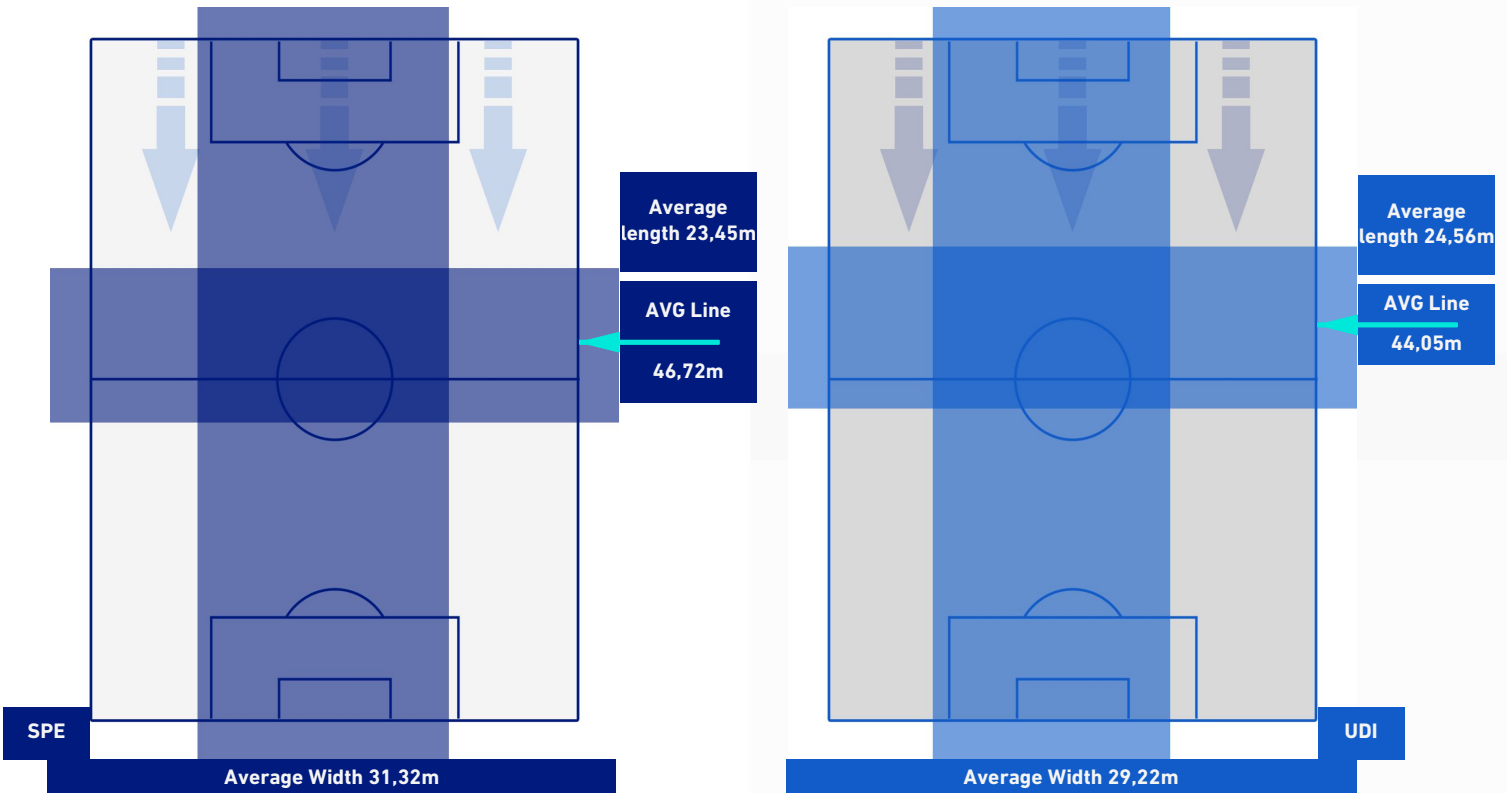

TEAM'S DEFENSE POSITION [NO BALL POSSESSION]