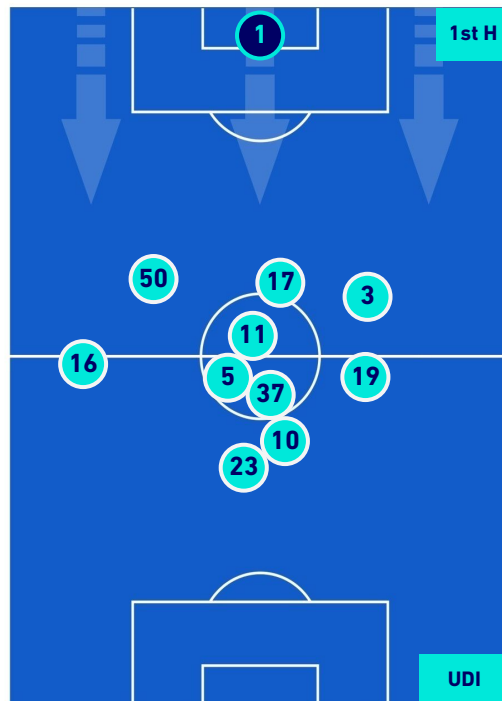

UDINESE

PLAYERS AVERAGE POSITION

Legend:

- 1st Substitution Player in
- 2nd Substitution Player in
- 3rd Substitution Player in
- 4th Substitution Player in
- 5th Substitution Player in

- Player out
- Player out
- Player out
- Player out
- Player out

- Player in / out
- Player in / out
- Player in / out
- Player in / out
- Player in / out

-
-
-
-
-

La Spezia 12/09/2021 ALBERTO PICCO STADIUM - 15:00

SPEZIA

0-1

UDINESE

PLAYERS AVERAGE POSITION [BALL POSSESSION]

Legend:

- 1st Substitution Player in
- 2nd Substitution Player in
- 3rd Substitution Player in
- 4th Substitution Player in
- 5th Substitution Player in

- Player out
- Player out
- Player out
- Player out
- Player out