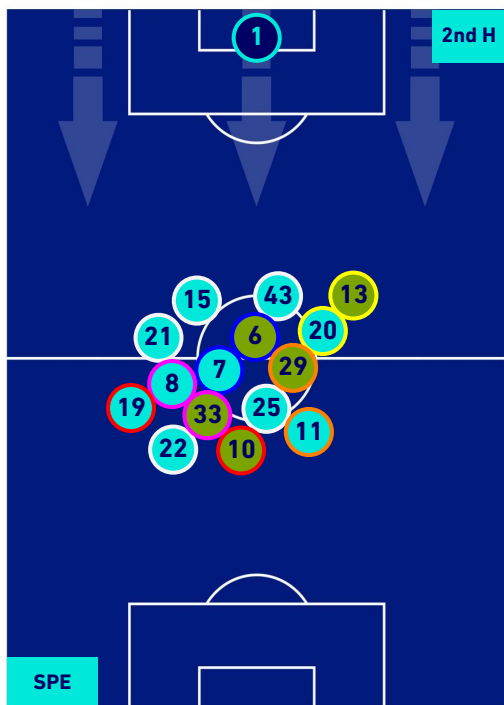

UDINESE

PLAYERS AVERAGE POSITION

Legend:

- 1st Substitution Player in
- 2nd Substitution Player in
- 3rd Substitution Player in
- 4th Substitution Player in
- 5th Substitution Player in

- Player out
- Player out
- Player out
- Player out
- Player out