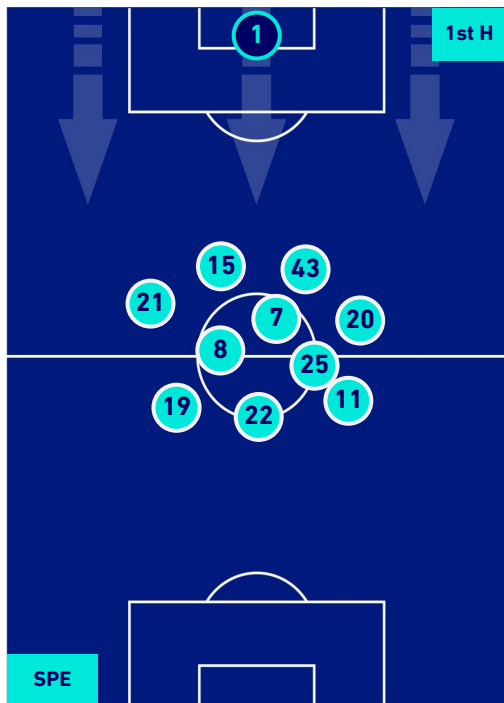

UDINESE

PLAYERS AVERAGE POSITION

Legend:

- 1st Substitution Player in
- 2nd Substitution Player in
- 3rd Substitution Player in
- 4th Substitution Player in
- 5th Substitution Player in

- Player out
- Player out
- Player out
- Player out
- Player out