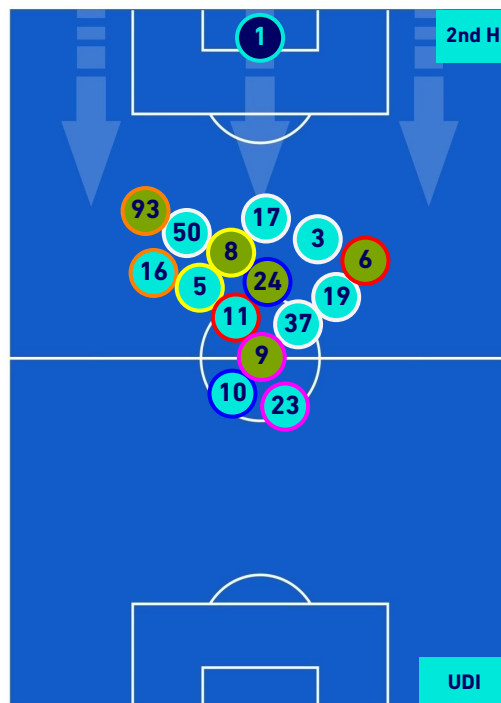

Legend:

- 1st Substitution Player in
- 2nd Substitution Player in
- 3rd Substitution Player in
- 4th Substitution Player in
- 5th Substitution Player in

- Player out
- Player out
- Player out
- Player out
- Player out

- Player in / out
- Player in / out
- Player in / out
- Player in / out
- Player in / out

-
-
-
-
-

La Spezia 12/09/2021 ALBERTO PICCO STADIUM - 15:00

SPEZIA

0-1

UDINESE

PLAYERS AVERAGE POSITION [NO BALL POSSESSION]