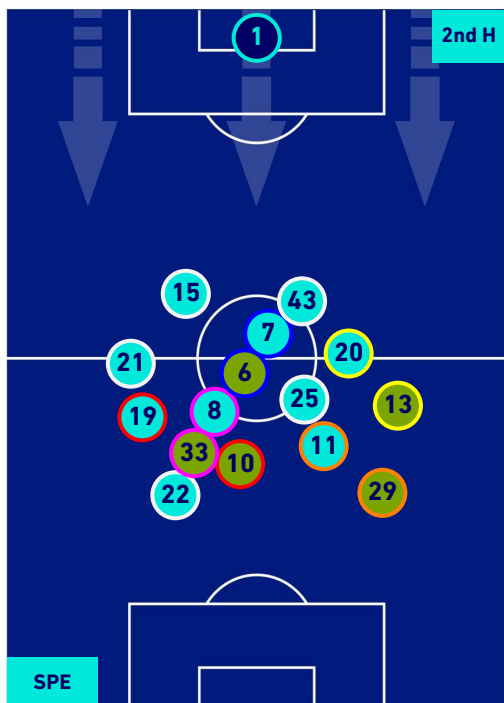

UDINESE

PLAYERS AVERAGE POSITION

Legend:

- 1st Substitution Player in
- 2nd Substitution Player in
- 3rd Substitution Player in
- 4th Substitution Player in
- 5th Substitution Player in

- Player out
- Player out
- Player out
- Player out
- Player out

- Player in / out
- Player in / out
- Player in / out
- Player in / out
- Player in / out

-
-
-
-
-

La Spezia 12/09/2021 ALBERTO PICCO STADIUM - 15:00

SPEZIA

0-1

UDINESE

PLAYERS AVERAGE POSITION [BALL POSSESSION]

Legend:

- 1st Substitution Player in
- 2nd Substitution Player in
- 3rd Substitution Player in
- 4th Substitution Player in
- 5th Substitution Player in

- Player out
- Player out
- Player out
- Player out
- Player out