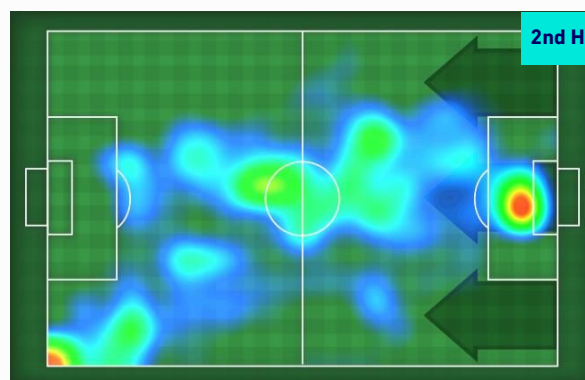

HeatMap

The statistics above are to be considered definitive after 24 hours by the end of the game.

The disciplinary sanctions are not official, as they come by the real-time detection during the game and will become official at the time of the homologation by the competent bodies.

In case of dubious attribution goal, the Lega Serie A will officialize the scorer the day after each round of the League.

The ball possession data is scouted live through the television, with an estimate error of 5%.