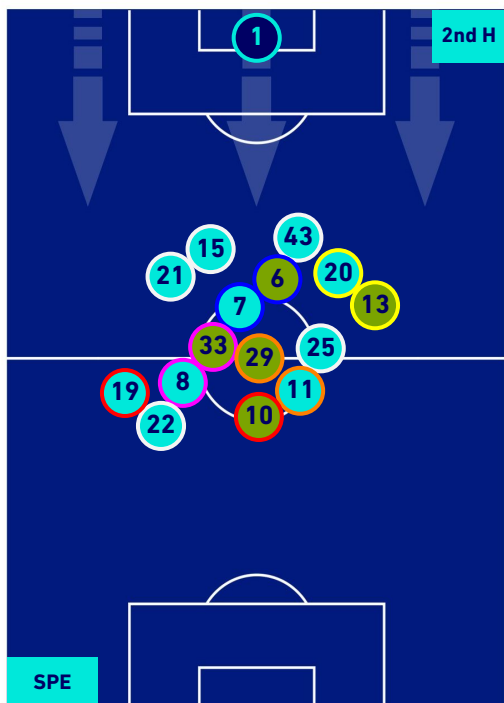

Legend:

- 1st Substitution Player in
- 2nd Substitution Player in
- 3rd Substitution Player in
- 4th Substitution Player in
- 5th Substitution Player in

- Player out
- Player out
- Player out
- Player out
- Player out

- Player in / out
- Player in / out
- Player in / out
- Player in / out
- Player in / out

-
-
-
-
-

La Spezia 12/09/2021 ALBERTO PICCO STADIUM - 15:00

SPEZIA

0-1

UDINESE

PLAYERS AVERAGE POSITION [NO BALL POSSESSION]