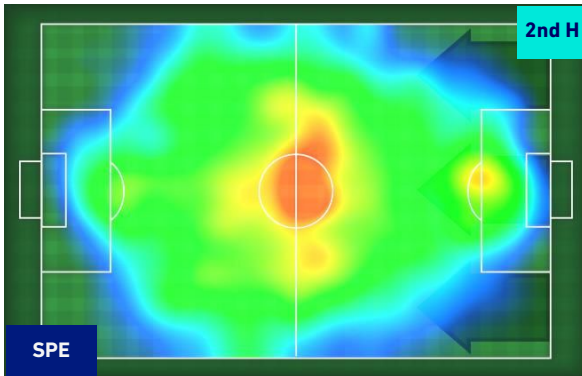

SPEZIA

0-1

UDINESE

PLAYERS RANKING [ATHLETICS PERFORMANCE]

Jog - Run - Sprint (km)			
1	JANIS ANTISTE	Total 11.529	
	2.252	8.001	1.276
2	SALVA FERRER	Total 10.605	
	2.687	6.871	1.047
3	DIMITRIOS NIKOLAOU	Total 10.592	
	2.87	7.15	0.572
4	GIULIO MAGGIORE	Total 10.358	
	2.395	7.209	0.754
5	PETKO HRISTOV	Total 9.827	
	2.796	6.327	0.704

AVG Speed km/h (run)			
1	J. ANTISTE	SPE	7.9
2	J. SALA	SPE	7.5
3	V. KOVALENKO	SPE	7.4
4	E. COLLEY	SPE	7.3
5	G. MAGGIORE	SPE	7.3

AVG Speed km/h (sprint)			
1	K. AGUDELO	SPE	33.18
2	J. ANTISTE	SPE	33.03
3	J. SALA	SPE	32.46
4	S. FERRER	SPE	32.42

TEAM STATS [ATHLETICS PERFORMANCE]

Distance Covered (km)	107.158
AVG Speed (km/h)	6.7

Jog-Run-Sprint (km 107.158)		
26.524	71.447	9.187

Jog - Run - Sprint (km)			
1	RODRIGO BECAO	Total 10.816	
	2.714	7.257	0.845
2	ROBERTO PEREYRA	Total 10.69	
	2.89	6.873	0.927
3	JENS STRYGER LARSEN	Total 10.493	
	2.846	6.712	0.935
4	BRAM NUYTINCK	Total 10.334	
	2.678	7.003	0.653
5	TOLGAY ARSLAN	Total 10.052	
	2.472	6.568	1.012

AVG Speed km/h (run)			
1	L. SAMARDZIC	UDI	8.2
2	B. SOPPY	UDI	8
3	WALACE	UDI	7.6
4	T. ARSLAN	UDI	7.4
5	M. JAJALO	UDI	7.3

AVG Speed km/h (sprint)			
1	N. MOLINA	UDI	33
2	J. MAKENGO	UDI	32.22
3	T. ARSLAN	UDI	32.17
4	WALACE	UDI	32.07

Distance Covered (km)	103.242
AVG Speed (km/h)	6.7

Jog-Run-Sprint (km 103.242)		
27.284	67.032	8.926

Fitness data displayed in the report are the ones collected in real time and could be different to the post-processed ones, delivered to the coaching staff

La Spezia 12/09/2021 ALBERTO PICCO STADIUM - 15:00

SPEZIA

0-1

UDINESE

HEATMAP