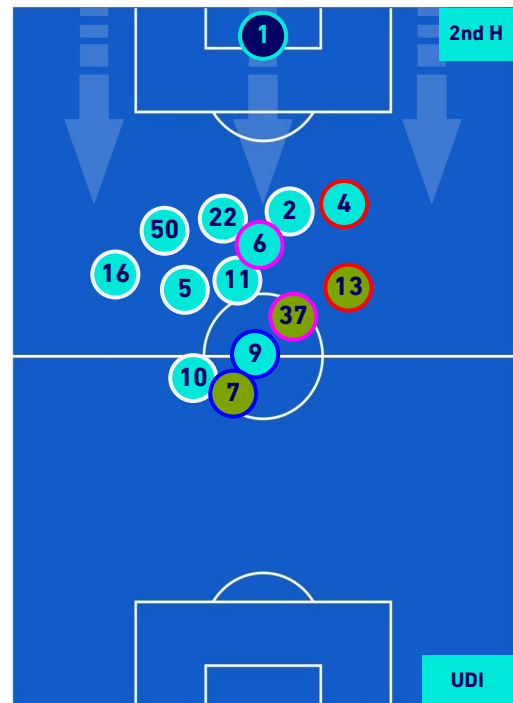

- Player in / out
- Player in / out
- Player in / out
- Player in / out

-
-
-
-

Milano 25/02/2022 GIUSEPPE MEAZZA STADIUM - 18:50

MILAN

1-1

UDINESE

PLAYERS AVERAGE POSITION [BALL POSSESSION]

- Legend:
- 1st Substitution: Player in (Red circle), Player out (Red circle)
 - 2nd Substitution: Player in (Green circle), Player out (Green circle)
 - 3rd Substitution: Player in (Blue circle), Player out (Blue circle)
 - 4th Substitution: Player in (Orange circle), Player out (Orange circle)

- Player in / out (Red square)
- Player in / out (Green square)
- Player in / out (Blue square)
- Player in / out (Orange square)

MILAN

1-1

UDINESE

PLAYERS AVERAGE POSITION [NO BALL POSSESSION]

Legend:

- 1st Substitution Player in
- 2nd Substitution Player in
- 3rd Substitution Player in
- 4th Substitution Player in

- Player out
- Player out
- Player out
- Player out

- Player in / out
- Player in / out
- Player in / out
- Player in / out

-
-
-
-

MILAN

1-1

UDINESE

TEAM'S DEFENSE POSITION 1st H

TEAM'S DEFENSE POSITION 2nd H