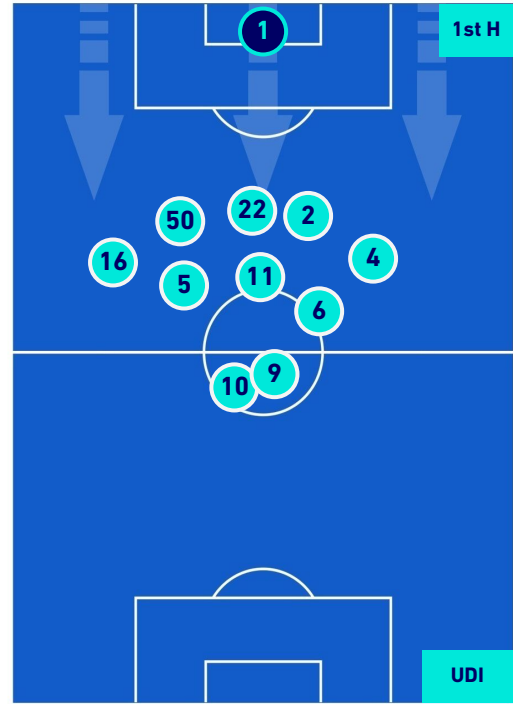

- Player in / out
- Player in / out
- Player in / out
- Player in / out

-
-
-
-

Milano 25/02/2022 GIUSEPPE MEAZZA STADIUM - 18:50

MILAN

1-1

UDINESE

PLAYERS AVERAGE POSITION [BALL POSSESSION]

- Legend:
- 1st Substitution: Player in (Red circle), Player out (Red circle)
 - 2nd Substitution: Player in (Green circle), Player out (Green circle)
 - 3rd Substitution: Player in (Blue circle), Player out (Blue circle)
 - 4th Substitution: Player in (Orange circle), Player out (Orange circle)

- Player in / out (Red square)
- Player in / out (Green square)
- Player in / out (Blue square)
- Player in / out (Orange square)

MILAN

1-1

UDINESE

PLAYERS AVERAGE POSITION [NO BALL POSSESSION]

Legend:

- 1st Substitution Player in
- 2nd Substitution Player in
- 3rd Substitution Player in
- 4th Substitution Player in

- Player out
- Player out
- Player out
- Player out

- Player in / out
- Player in / out
- Player in / out
- Player in / out

-
-
-
-

MILAN

1-1

UDINESE

TEAM'S DEFENSE POSITION 1st H

TEAM'S DEFENSE POSITION 2nd H