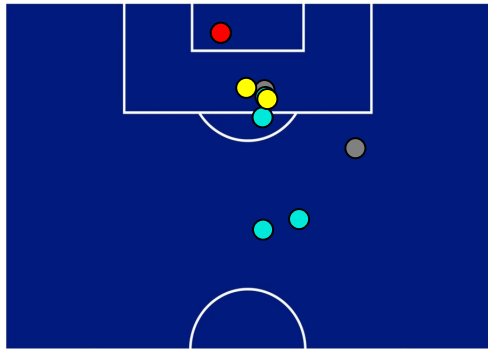

UDINESE

ATTACKING PLAYS MAP

38	Attacking Plays	35
9	Total Attempts	11
8	Scoring Chances	7

ATTEMPTS MAP

1	Goals	1
3	On target	6
2	Off target	4
4	Blocked	1

TOUCH MAP

749	Total Balls Played	561
189	DEFENSIVE	181
380	MIDFIELD	229
180	ATTACK ZONE	151

26	Touch in Attacks zone	31	
A. ROMAGNOLI	5	8	BETO
R. LEAO	4	8	G. DEULOFEU
J. MESSIAS	4	6	R. BECAO

Milano 25/02/2022 GIUSEPPE MEAZZA STADIUM - 18:50

MILAN

1-1

UDINESE

KEY PLAYERS

RAFAEL LEAO 17

Position	Forward
Games in Serie A	84
Goals in Serie A	20
Date of birth	10/06/1999
Nationality	POR