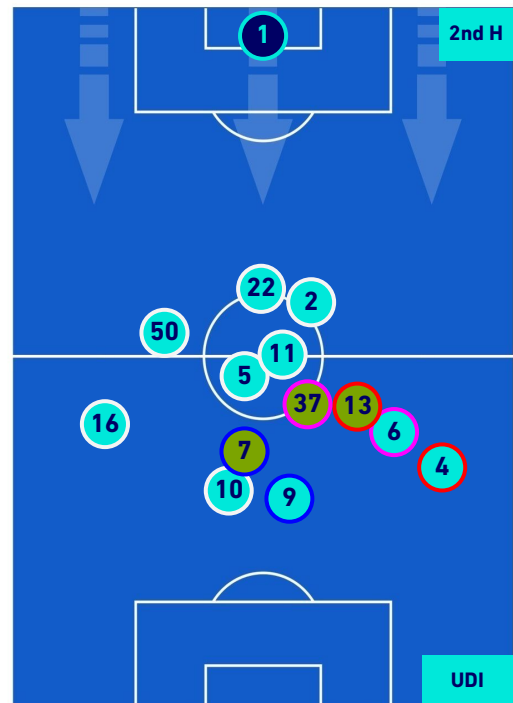

UDINESE

PLAYERS AVERAGE POSITION

Legend:

- 1st Substitution Player in
- 2nd Substitution Player in
- 3rd Substitution Player in
- 4th Substitution Player in

- Player out
- Player out
- Player out
- Player out

- Player in / out
- Player in / out
- Player in / out
- Player in / out

-
-
-
-

Milano 25/02/2022 GIUSEPPE MEAZZA STADIUM - 18:50

MILAN

1-1

UDINESE

PLAYERS AVERAGE POSITION [BALL POSSESSION]

- Legend:
- 1st Substitution: Player in (Red circle), Player out (Red circle)
 - 2nd Substitution: Player in (Green circle), Player out (Green circle)
 - 3rd Substitution: Player in (Blue circle), Player out (Blue circle)
 - 4th Substitution: Player in (Orange circle), Player out (Orange circle)

- Player in / out (Red square)
- Player in / out (Green square)
- Player in / out (Blue square)
- Player in / out (Orange square)

MILAN

1-1

UDINESE

PLAYERS AVERAGE POSITION [NO BALL POSSESSION]

Legend:

- 1st Substitution Player in
- 2nd Substitution Player in
- 3rd Substitution Player in
- 4th Substitution Player in