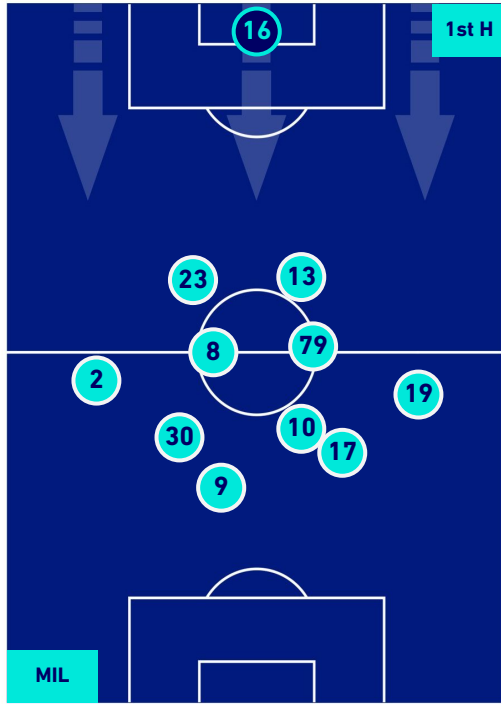

UDINESE

PLAYERS AVERAGE POSITION

Legend:

- 1st Substitution Player in
- 2nd Substitution Player in
- 3rd Substitution Player in
- 4th Substitution Player in

- Player out
- Player out
- Player out
- Player out

- Player in / out
- Player in / out
- Player in / out
- Player in / out

-
-
-
-

Milano 25/02/2022 GIUSEPPE MEAZZA STADIUM - 18:50

MILAN

1-1

UDINESE

PLAYERS AVERAGE POSITION [BALL POSSESSION]

- Legend:
- 1st Substitution: Player in (Red circle), Player out (Red circle)
 - 2nd Substitution: Player in (Green circle), Player out (Green circle)
 - 3rd Substitution: Player in (Blue circle), Player out (Blue circle)
 - 4th Substitution: Player in (Orange circle), Player out (Orange circle)

- Player in / out (Red square)
- Player in / out (Green square)
- Player in / out (Blue square)
- Player in / out (Orange square)

MILAN

1-1

UDINESE

PLAYERS AVERAGE POSITION [NO BALL POSSESSION]

Legend:

- 1st Substitution Player in
- 2nd Substitution Player in
- 3rd Substitution Player in
- 4th Substitution Player in