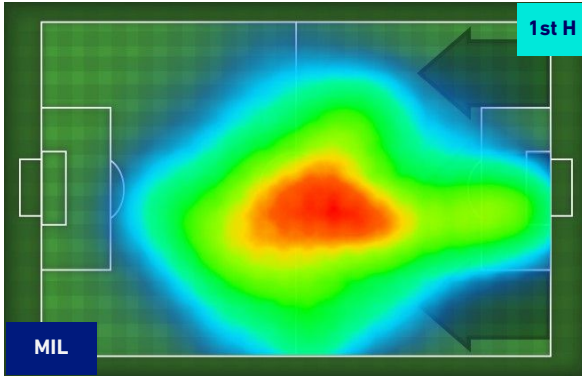

Milano 25/02/2022 GIUSEPPE MEAZZA STADIUM - 18:50

MILAN

1-1

UDINESE

HEATMAP

Milano 25/02/2022 GIUSEPPE MEAZZA STADIUM - 18:50

MILAN

1-1

UDINESE

PLAYERS AVERAGE POSITION

Legend:

- 1st Substitution Player in
- 2nd Substitution Player in
- 3rd Substitution Player in
- 4th Substitution Player in

- Player out
- Player out
- Player out
- Player out

- Player in / out
- Player in / out
- Player in / out
- Player in / out

-
-
-
-

Milano 25/02/2022 GIUSEPPE MEAZZA STADIUM - 18:50

MILAN

1-1

UDINESE

PLAYERS AVERAGE POSITION [BALL POSSESSION]

- Legend:
- 1st Substitution: Player in (Red circle), Player out (Red circle)
 - 2nd Substitution: Player in (Green circle), Player out (Green circle)
 - 3rd Substitution: Player in (Blue circle), Player out (Blue circle)
 - 4th Substitution: Player in (Orange circle), Player out (Orange circle)