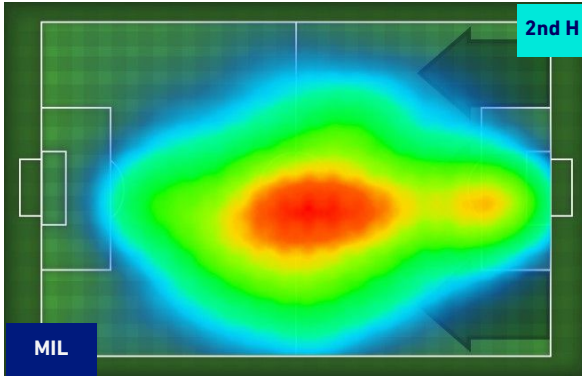

Milano 25/02/2022 GIUSEPPE MEAZZA STADIUM - 18:50

MILAN

1-1

UDINESE

HEATMAP

Milano 25/02/2022 GIUSEPPE MEAZZA STADIUM - 18:50

MILAN

1-1

UDINESE

PLAYERS AVERAGE POSITION

Legend:

- 1st Substitution Player in
- 2nd Substitution Player in
- 3rd Substitution Player in
- 4th Substitution Player in

- Player out
- Player out
- Player out
- Player out