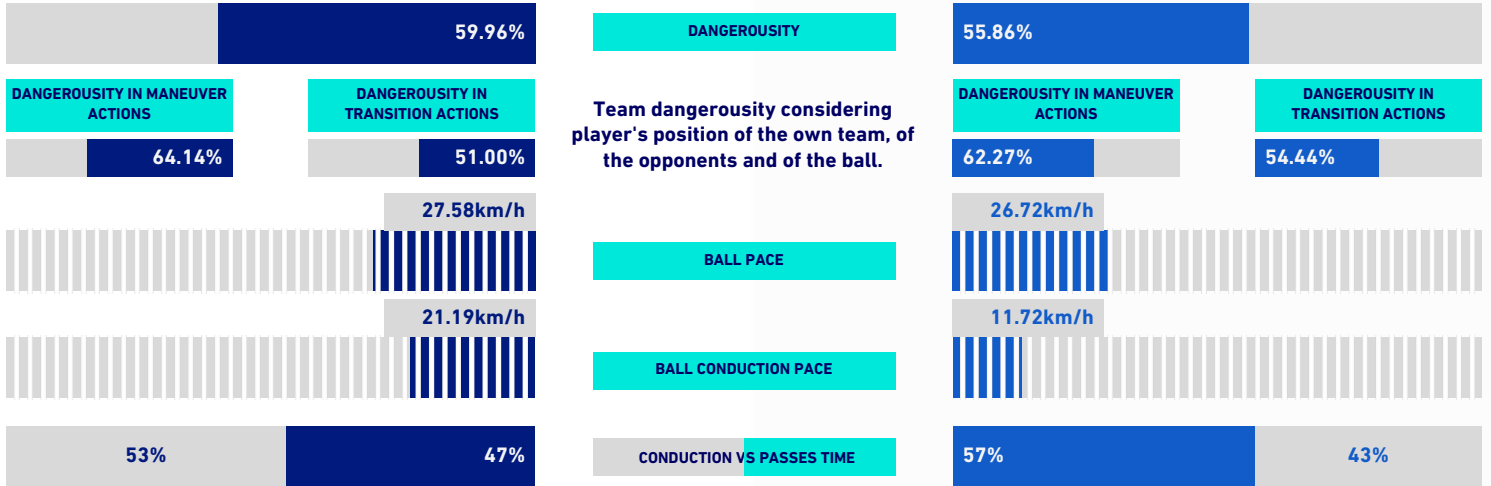

MILAN

1-1

UDINESE

VIRTUAL COACH

TEAM INDICATORS

RECORDMEN

PASS GAIN

Number of players overtaken by a vertical pass (only successful passes are considered). It shows how much a player tends to overcome the opponent's pressure lines.