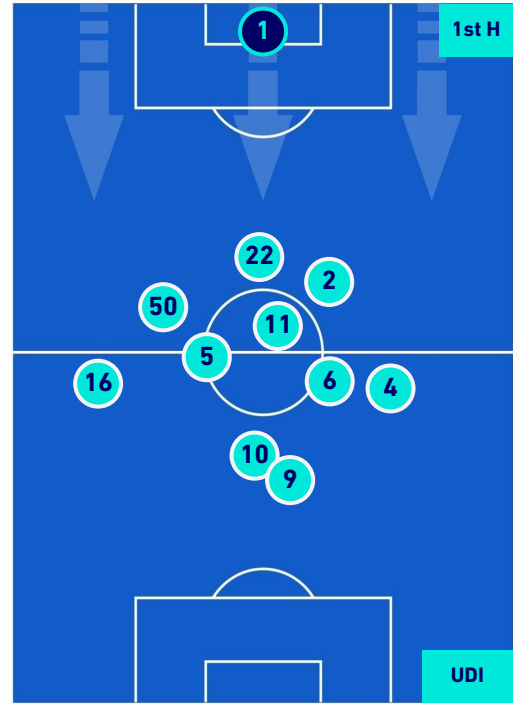

UDINESE

PLAYERS AVERAGE POSITION

Legend:

- 1st Substitution Player in
- 2nd Substitution Player in
- 3rd Substitution Player in
- 4th Substitution Player in

- Player out
- Player out
- Player out
- Player out

- Player in / out
- Player in / out
- Player in / out
- Player in / out

-
-
-
-

Milano 25/02/2022 GIUSEPPE MEAZZA STADIUM - 18:50

MILAN

1-1

UDINESE

PLAYERS AVERAGE POSITION [BALL POSSESSION]

- Legend:
- 1st Substitution: Player in (Red circle), Player out (Red circle)
 - 2nd Substitution: Player in (Green circle), Player out (Green circle)
 - 3rd Substitution: Player in (Blue circle), Player out (Blue circle)
 - 4th Substitution: Player in (Orange circle), Player out (Orange circle)

- Player in / out (Red square)
- Player in / out (Green square)
- Player in / out (Blue square)
- Player in / out (Orange square)

MILAN

1-1

UDINESE

PLAYERS AVERAGE POSITION [NO BALL POSSESSION]

Legend:

- 1st Substitution Player in
- 2nd Substitution Player in
- 3rd Substitution Player in
- 4th Substitution Player in