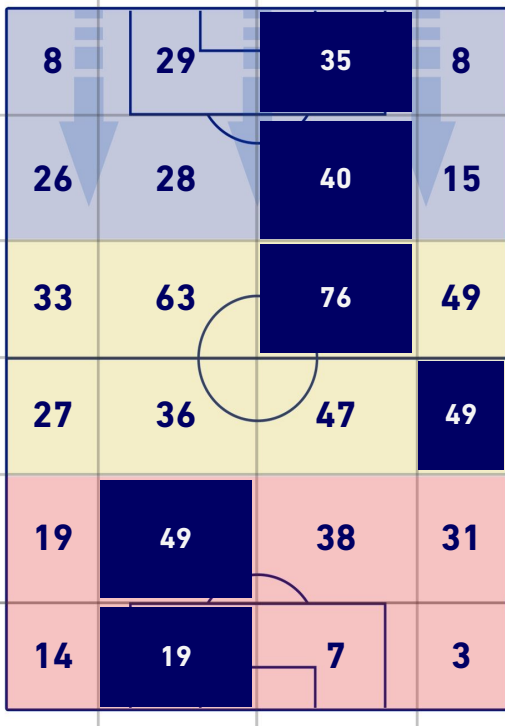

UDINESE

ATTACKING PLAYS MAP

38	Attacking Plays	35
9	Total Attempts	11
8	Scoring Chances	7

ATTEMPTS MAP

1	Goals	1
3	On target	6
2	Off target	4
4	Blocked	1

TOUCH MAP

749	Total Balls Played	561
189	DEFENSIVE	181
380	MIDFIELD	229
180	ATTACK ZONE	151