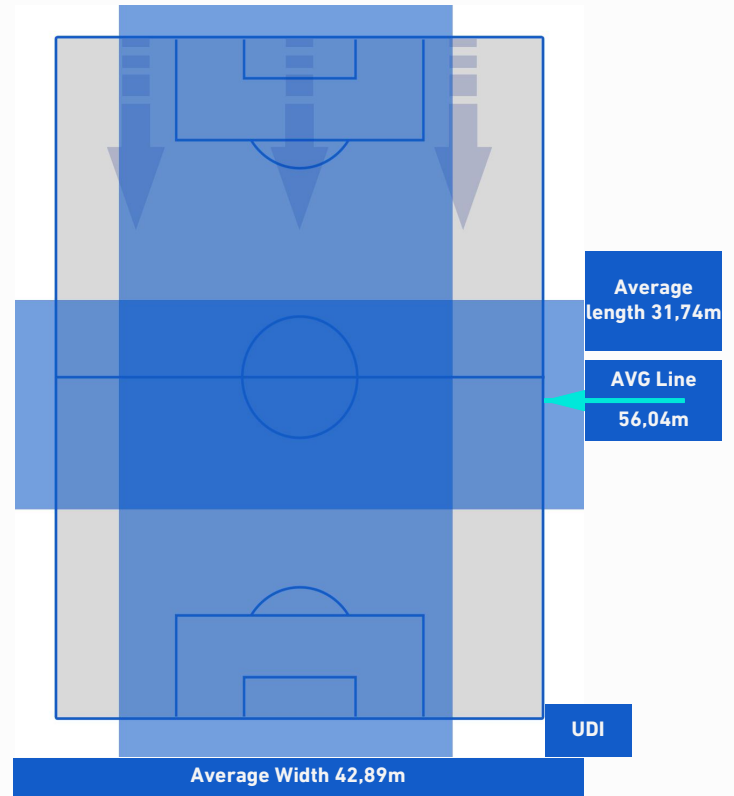

MILAN

1-1

UDINESE

TEAM'S DEFENSE POSITION [BALL POSSESSION]