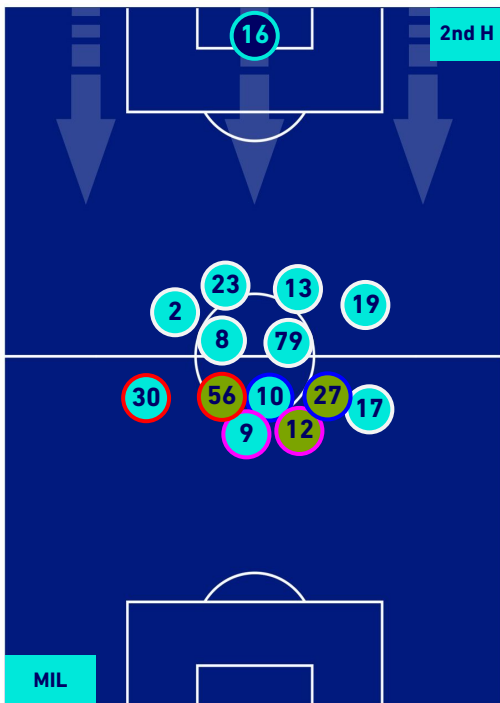

Milano 25/02/2022 GIUSEPPE MEAZZA STADIUM - 18:50

MILAN

1-1

UDINESE

HEATMAP

Milano 25/02/2022 GIUSEPPE MEAZZA STADIUM - 18:50

MILAN

1-1

UDINESE

PLAYERS AVERAGE POSITION

Legend:

- 1st Substitution Player in
- 2nd Substitution Player in
- 3rd Substitution Player in
- 4th Substitution Player in

- Player out
- Player out
- Player out
- Player out

- Player in / out
- Player in / out
- Player in / out
- Player in / out

-
-
-
-

Milano 25/02/2022 GIUSEPPE MEAZZA STADIUM - 18:50

MILAN

1-1

UDINESE

PLAYERS AVERAGE POSITION [BALL POSSESSION]

- Legend:
- 1st Substitution: Player in (Red circle), Player out (Red circle)
 - 2nd Substitution: Player in (Green circle), Player out (Green circle)
 - 3rd Substitution: Player in (Blue circle), Player out (Blue circle)
 - 4th Substitution: Player in (Orange circle), Player out (Orange circle)