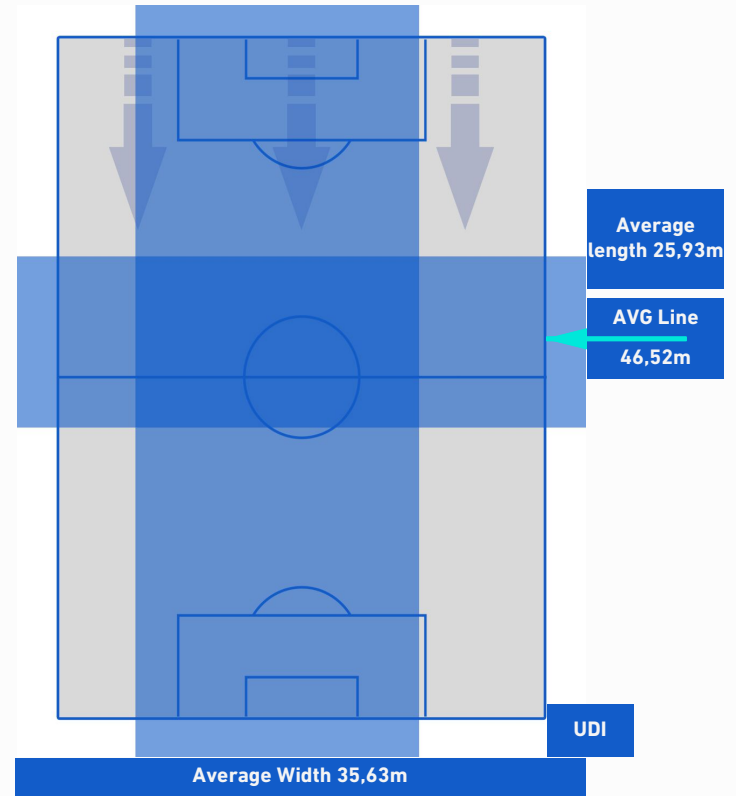

- Player in / out (Red square)
- Player in / out (Green square)
- Player in / out (Blue square)
- Player in / out (Orange square)

MILAN

1-1

UDINESE

PLAYERS AVERAGE POSITION [NO BALL POSSESSION]

Legend:

- 1st Substitution Player in
- 2nd Substitution Player in
- 3rd Substitution Player in
- 4th Substitution Player in

- Player out
- Player out
- Player out
- Player out

- Player in / out
- Player in / out
- Player in / out
- Player in / out

-
-
-
-

MILAN

1-1

UDINESE

TEAM'S DEFENSE POSITION 1st H

TEAM'S DEFENSE POSITION 2nd H