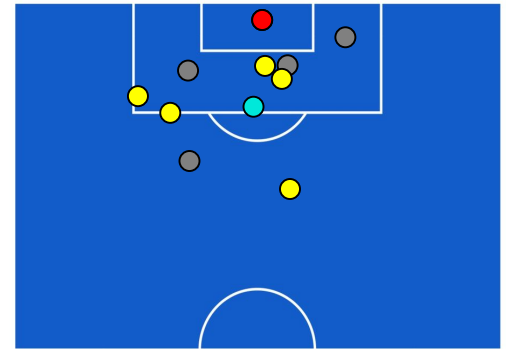

UDINESE

ATTACKING PLAYS MAP

38	Attacking Plays	35
9	Total Attempts	11
8	Scoring Chances	7

ATTEMPTS MAP

1	Goals	1
3	On target	6
2	Off target	4
4	Blocked	1

TOUCH MAP

749	Total Balls Played	561
189	DEFENSIVE	181
380	MIDFIELD	229
180	ATTACK ZONE	151