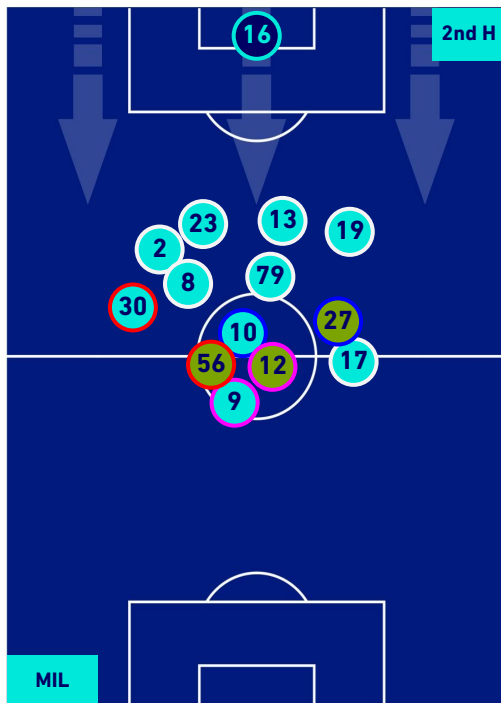

- Player in / out
- Player in / out
- Player in / out
- Player in / out

-
-
-
-

Milano 25/02/2022 GIUSEPPE MEAZZA STADIUM - 18:50

MILAN

1-1

UDINESE

PLAYERS AVERAGE POSITION [BALL POSSESSION]

- Legend:
- 1st Substitution: Player in (Red circle), Player out (Red circle)
 - 2nd Substitution: Player in (Green circle), Player out (Green circle)
 - 3rd Substitution: Player in (Blue circle), Player out (Blue circle)
 - 4th Substitution: Player in (Orange circle), Player out (Orange circle)

- Player in / out (Red square)
- Player in / out (Green square)
- Player in / out (Blue square)
- Player in / out (Orange square)

MILAN

1-1

UDINESE

PLAYERS AVERAGE POSITION [NO BALL POSSESSION]

Legend:

- 1st Substitution Player in
- 2nd Substitution Player in
- 3rd Substitution Player in
- 4th Substitution Player in

- Player out
- Player out
- Player out
- Player out

- Player in / out
- Player in / out
- Player in / out
- Player in / out

-
-
-
-

MILAN

1-1

UDINESE

TEAM'S DEFENSE POSITION 1st H

TEAM'S DEFENSE POSITION 2nd H