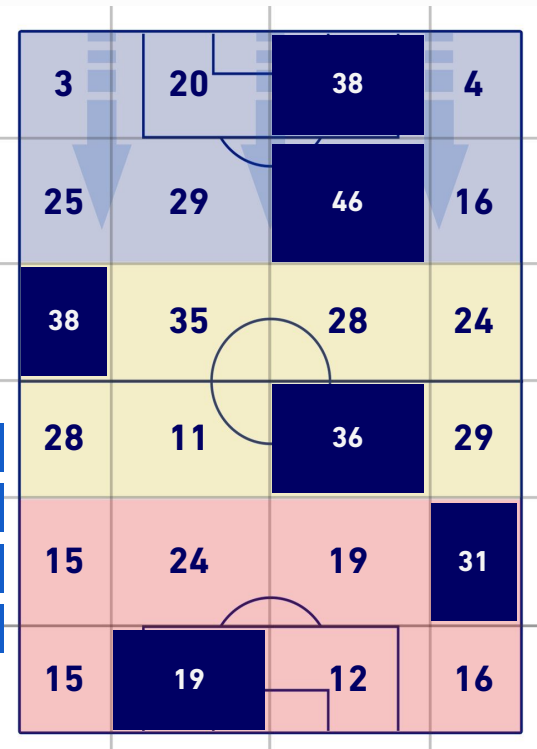

MILAN

1-1

UDINESE

TEAM'S DEFENSE POSITION [BALL POSSESSION]

TEAM'S DEFENSE POSITION [NO BALL POSSESSION]

Milano 25/02/2022 GIUSEPPE MEAZZA STADIUM - 18:50

MILAN

1-1

UDINESE

ATTACKING PLAYS MAP

38	Attacking Plays	35
9	Total Attempts	11
8	Scoring Chances	7

ATTEMPTS MAP

1	Goals	1
3	On target	6
2	Off target	4
4	Blocked	1

TOUCH MAP

749	Total Balls Played	561
189	DEFENSIVE	181
380	MIDFIELD	229
180	ATTACK ZONE	151

26	Touch in Attacks zone	31	
A. ROMAGNOLI	5	8	BETO
R. LEAO	4	8	G. DEULOFEU
J. MESSIAS	4	6	R. BECAO

Milano 25/02/2022 GIUSEPPE MEAZZA STADIUM - 18:50

MILAN

1-1

UDINESE

KEY PLAYERS

RAFAEL LEAO 17

Position	Forward
Games in Serie A	84
Goals in Serie A	20
Date of birth	10/06/1999
Nationality	POR