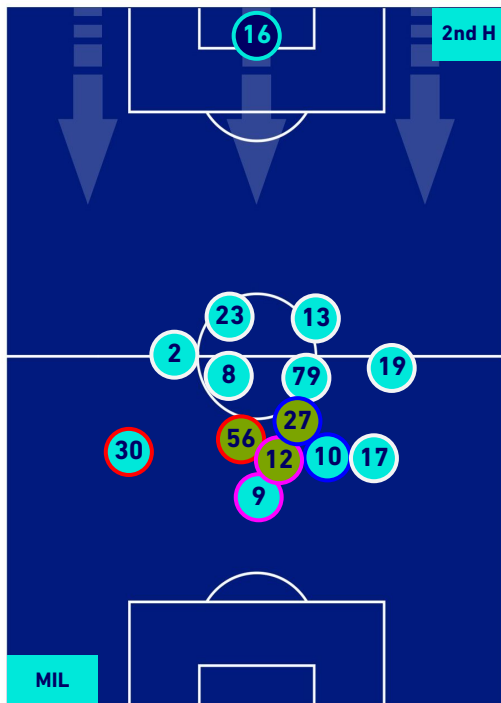

UDINESE

PLAYERS AVERAGE POSITION

Legend:

- 1st Substitution Player in
- 2nd Substitution Player in
- 3rd Substitution Player in
- 4th Substitution Player in

- Player out
- Player out
- Player out
- Player out

- Player in / out
- Player in / out
- Player in / out
- Player in / out

-
-
-
-

Milano 25/02/2022 GIUSEPPE MEAZZA STADIUM - 18:50

MILAN

1-1

UDINESE

PLAYERS AVERAGE POSITION [BALL POSSESSION]

- Legend:
- 1st Substitution: Player in (Red circle), Player out (Red circle)
 - 2nd Substitution: Player in (Green circle), Player out (Green circle)
 - 3rd Substitution: Player in (Blue circle), Player out (Blue circle)
 - 4th Substitution: Player in (Orange circle), Player out (Orange circle)

- Player in / out (Red square)
- Player in / out (Green square)
- Player in / out (Blue square)
- Player in / out (Orange square)

MILAN

1-1

UDINESE

PLAYERS AVERAGE POSITION [NO BALL POSSESSION]

Legend:

- 1st Substitution Player in
- 2nd Substitution Player in
- 3rd Substitution Player in
- 4th Substitution Player in