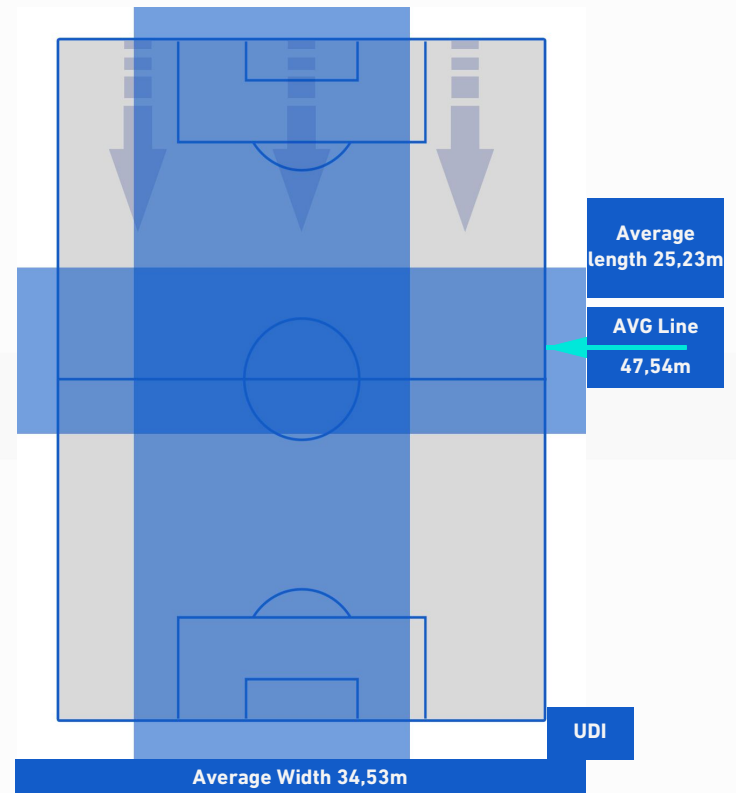

- Player out
- Player out
- Player out
- Player out

- Player in / out
- Player in / out
- Player in / out
- Player in / out

-
-
-
-

MILAN

1-1

UDINESE

TEAM'S DEFENSE POSITION 1st H

TEAM'S DEFENSE POSITION 2nd H