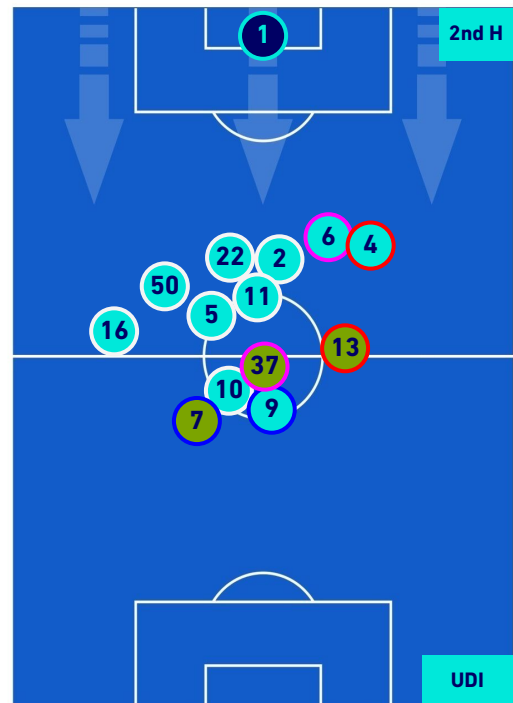

Milano 25/02/2022 GIUSEPPE MEAZZA STADIUM - 18:50

MILAN

1-1

UDINESE

HEATMAP

Milano 25/02/2022 GIUSEPPE MEAZZA STADIUM - 18:50

MILAN

1-1

UDINESE

PLAYERS AVERAGE POSITION

Legend:

- 1st Substitution Player in
- 2nd Substitution Player in
- 3rd Substitution Player in
- 4th Substitution Player in

- Player out
- Player out
- Player out
- Player out

- Player in / out
- Player in / out
- Player in / out
- Player in / out

-
-
-
-

Milano 25/02/2022 GIUSEPPE MEAZZA STADIUM - 18:50

MILAN

1-1

UDINESE

PLAYERS AVERAGE POSITION [BALL POSSESSION]

- Legend:
- 1st Substitution: Player in (Red circle), Player out (Red circle)
 - 2nd Substitution: Player in (Green circle), Player out (Green circle)
 - 3rd Substitution: Player in (Blue circle), Player out (Blue circle)
 - 4th Substitution: Player in (Orange circle), Player out (Orange circle)