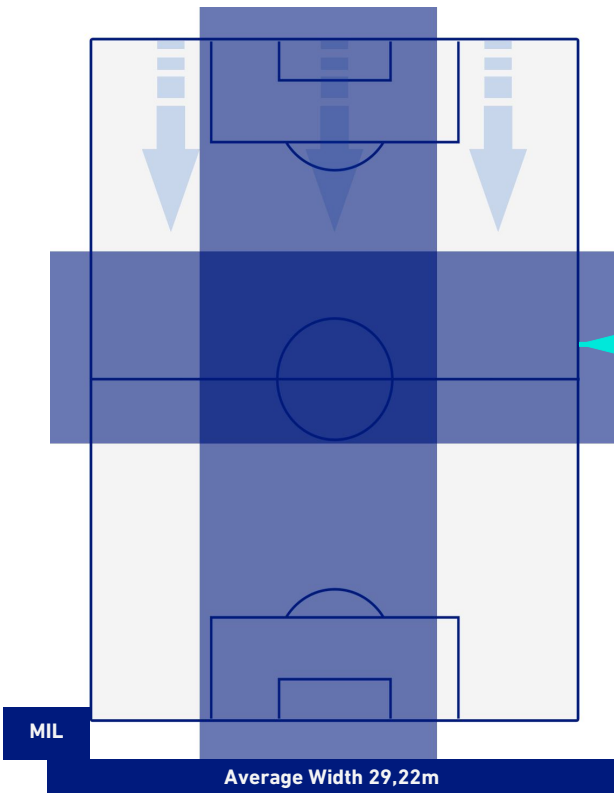

MILAN

1-1

UDINESE

TEAM'S DEFENSE POSITION [BALL POSSESSION]

TEAM'S DEFENSE POSITION [NO BALL POSSESSION]

Milano 25/02/2022 GIUSEPPE MEAZZA STADIUM - 18:50

MILAN

1-1