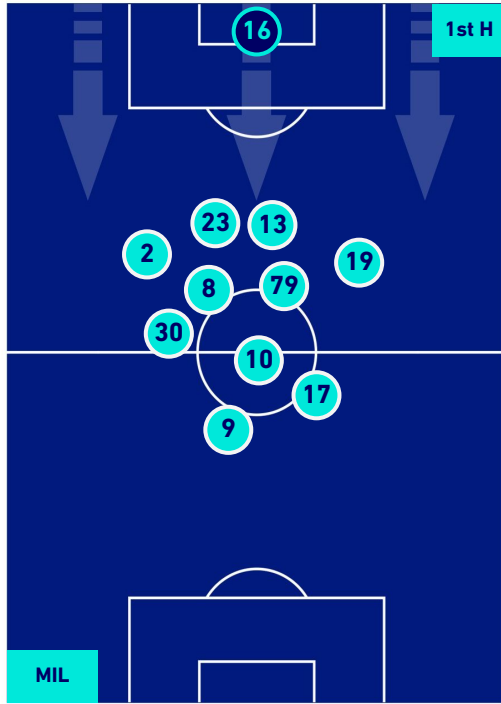

- Player in / out
- Player in / out
- Player in / out
- Player in / out

-
-
-
-

Milano 25/02/2022 GIUSEPPE MEAZZA STADIUM - 18:50

MILAN

1-1

UDINESE

PLAYERS AVERAGE POSITION [BALL POSSESSION]

- Legend:
- 1st Substitution: Player in (Red circle), Player out (Red circle)
 - 2nd Substitution: Player in (Green circle), Player out (Green circle)
 - 3rd Substitution: Player in (Blue circle), Player out (Blue circle)
 - 4th Substitution: Player in (Orange circle), Player out (Orange circle)

- Player in / out (Red square)
- Player in / out (Green square)
- Player in / out (Blue square)
- Player in / out (Orange square)

MILAN

1-1

UDINESE

PLAYERS AVERAGE POSITION [NO BALL POSSESSION]

Legend:

- 1st Substitution Player in
- 2nd Substitution Player in
- 3rd Substitution Player in
- 4th Substitution Player in

- Player out
- Player out
- Player out
- Player out

- Player in / out
- Player in / out
- Player in / out
- Player in / out

-
-
-
-

MILAN

1-1

UDINESE

TEAM'S DEFENSE POSITION 1st H

TEAM'S DEFENSE POSITION 2nd H