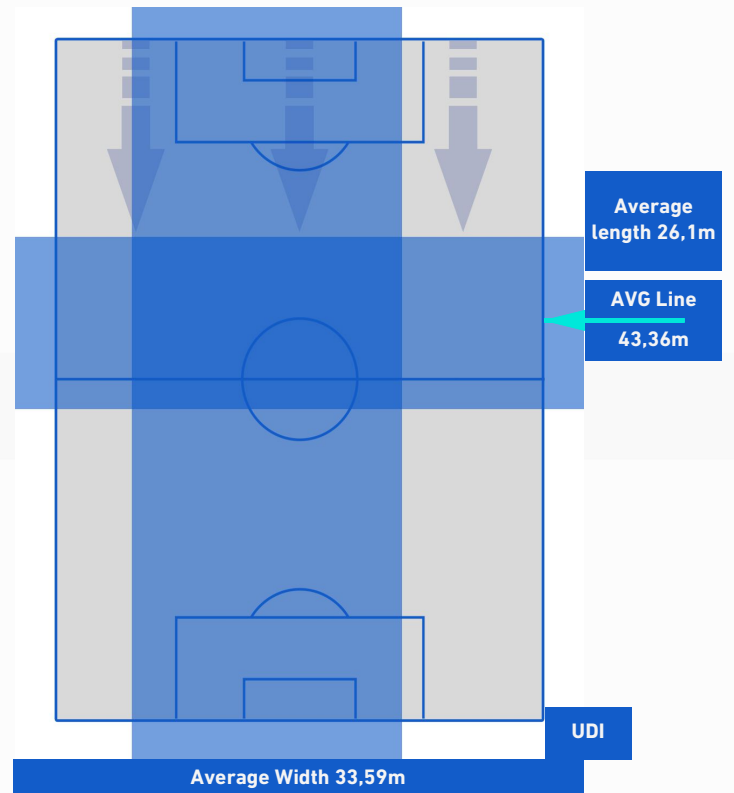

MILAN

1-1

UDINESE

TEAM'S DEFENSE POSITION [BALL POSSESSION]

TEAM'S DEFENSE POSITION [NO BALL POSSESSION]

Milano 25/02/2022 GIUSEPPE MEAZZA STADIUM - 18:50

MILAN

1-1

UDINESE

ATTACKING PLAYS MAP

38	Attacking Plays	35
9	Total Attempts	11
8	Scoring Chances	7

ATTEMPTS MAP

1	Goals	1
3	On target	6
2	Off target	4
4	Blocked	1

TOUCH MAP

749	Total Balls Played	561
189	DEFENSIVE	181
380	MIDFIELD	229
180	ATTACK ZONE	151