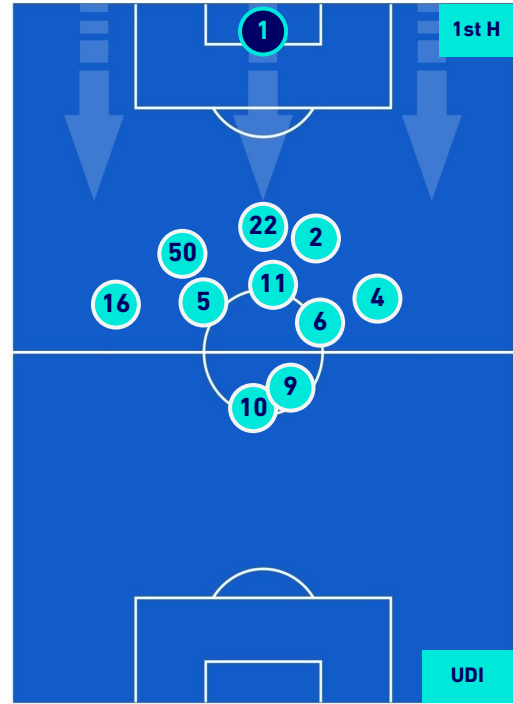

Milano 25/02/2022 GIUSEPPE MEAZZA STADIUM - 18:50

MILAN

1-1

UDINESE

HEATMAP

Milano 25/02/2022 GIUSEPPE MEAZZA STADIUM - 18:50

MILAN

1-1

UDINESE

PLAYERS AVERAGE POSITION

Legend:

- 1st Substitution Player in
- 2nd Substitution Player in
- 3rd Substitution Player in
- 4th Substitution Player in

- Player out
- Player out
- Player out
- Player out