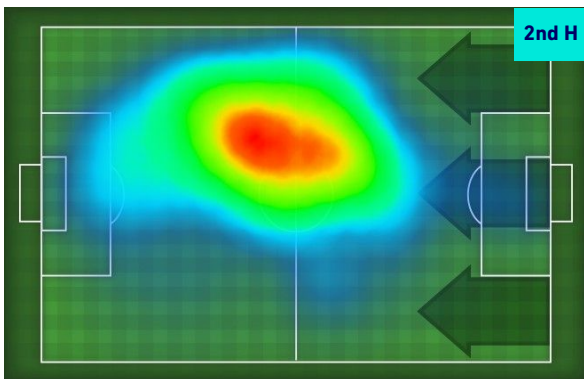

EMPOLI

2-3

JUVENTUS

KEY PLAYERS

SZYMON ZURKOWSKI 27

Position	Midfielder
Games in Serie A	26
Goals in Serie A	4
Date of birth	25/09/1997
Nationality	POL

Jog 28% - Run 61% - Sprint 11% **Km 12.759**

3.595	7.816	1.347

Mvp Stats

Minutes Played	97'
Goals	1
Attempts	4
Attempts on target (goals)	1(1)
Balls Played	63
Passes Completed	31
Passes Completed/Attempted (%)	79%
Recoveries	7

DUSAN VLAHOVIC 7

Position	Forward
Games in Serie A	101
Goals in Serie A	45
Date of birth	28/01/2000
Nationality	SRB

Jog 36% - Run 55% - Sprint 9% **Km 11.037**

3.978	6.123	0.935

Mvp Stats

Minutes Played	97'
Goals	2
Scoring Chances	1
Attempts	3
Attempts on target (goals)	2(2)
Balls Played	38
Passes Completed	12
Passes Completed/Attempted (%)	71%
Key Passes	1
Recoveries	3
Fouls Suffered	3