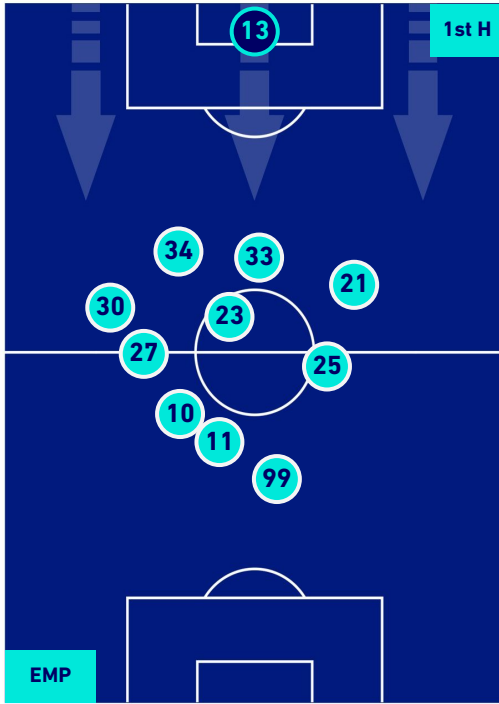

## PLAYERS AVERAGE POSITION [BALL POSSESSION]

Legend:

- 1st Substitution Player in
- 2nd Substitution Player in
- 3rd Substitution Player in
- 4th Substitution Player in
- 5th Substitution Player in

- Player out
- Player out
- Player out
- Player out
- Player out

- Player in / out
- Player in / out
- Player in / out
- Player in / out

- 
- 
- 
-

EMPOLI

2-3

JUVENTUS

## PLAYERS AVERAGE POSITION [NO BALL POSSESSION]

Legend:

- 1st Substitution Player in
- 2nd Substitution Player in
- 3rd Substitution Player in
- 4th Substitution Player in
- 5th Substitution Player in

- Player out
- Player out
- Player out
- Player out
- Player out