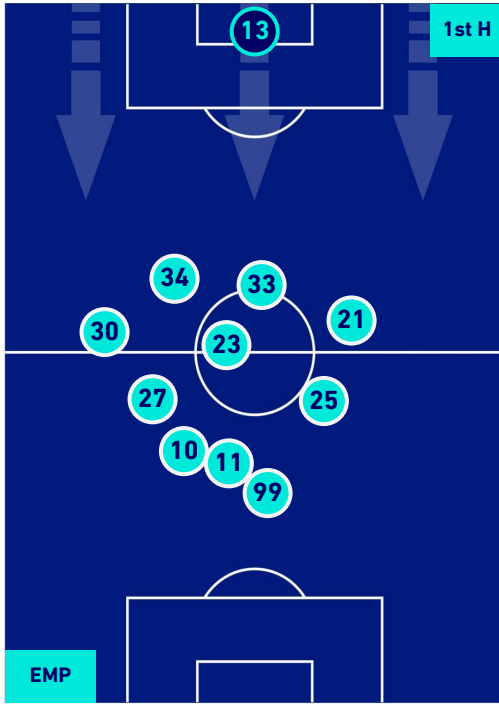

## HEATMAP

EMPOLI

2-3

JUVENTUS

## PLAYERS AVERAGE POSITION

Legend:

- 1st Substitution Player in
- 2nd Substitution Player in
- 3rd Substitution Player in
- 4th Substitution Player in
- 5th Substitution Player in

- Player out
- Player out
- Player out
- Player out
- Player out