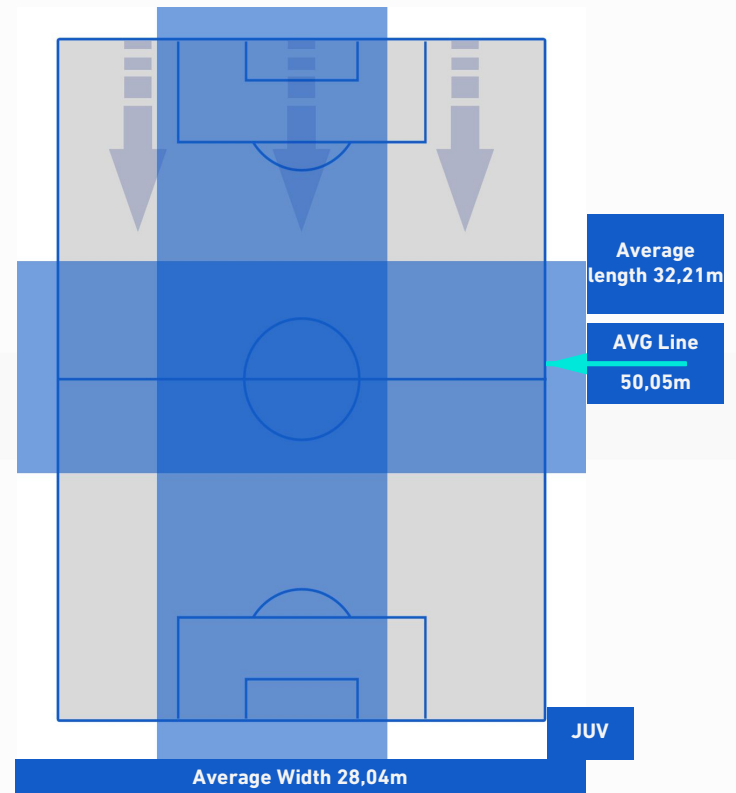

TEAM'S DEFENSE POSITION 2nd H