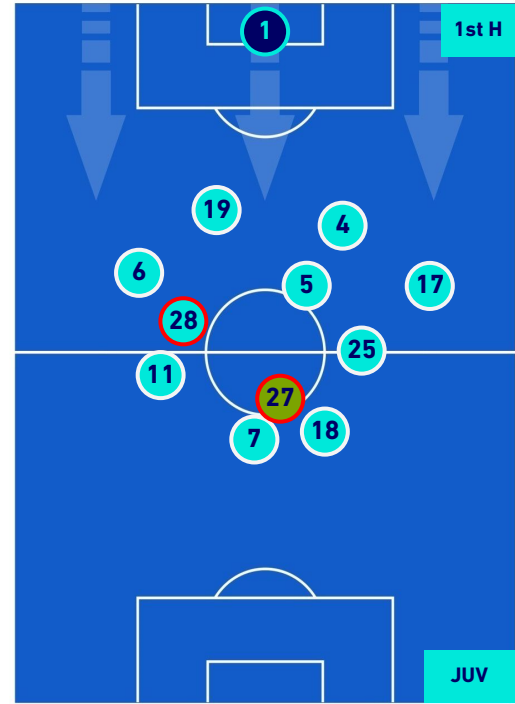

## PLAYERS AVERAGE POSITION

Legend:

- 1st Substitution Player in
- 2nd Substitution Player in
- 3rd Substitution Player in
- 4th Substitution Player in
- 5th Substitution Player in

- Player out
- Player out
- Player out
- Player out
- Player out

- Player in / out
- Player in / out
- Player in / out
- Player in / out
- Player in / out

- 
- 
- 
- 
-

EMPOLI

2-3

JUVENTUS

## PLAYERS AVERAGE POSITION [BALL POSSESSION]

Legend:

- 1st Substitution Player in
- 2nd Substitution Player in
- 3rd Substitution Player in
- 4th Substitution Player in
- 5th Substitution Player in

- Player out
- Player out
- Player out
- Player out
- Player out