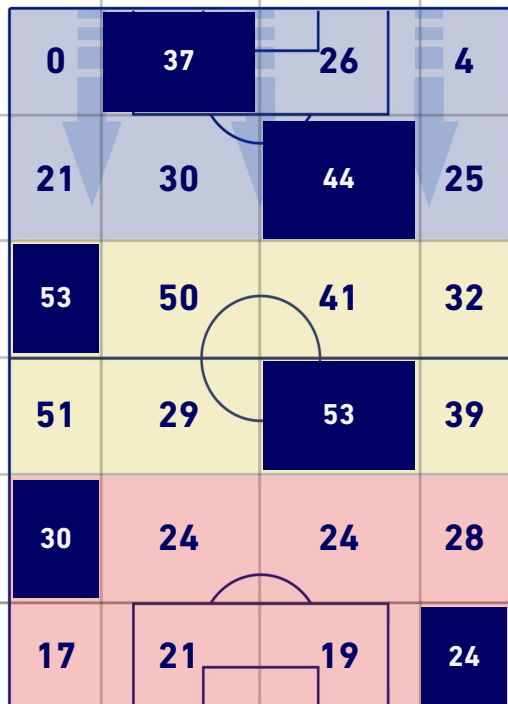

## ATTACKING PLAYS MAP

32	Attacking Plays	16
11	Total Attempts	12
8	Scoring Chances	12

## ATTEMPTS MAP

2	Goals	3
2	On target	5
6	Off target	7
3	Blocked	0

## TOUCH MAP

722	Total Balls Played	683
187	DEFENSIVE	286
348	MIDFIELD	294
187	ATTACK ZONE	103

40	Touch in Attacks zone		26
S. ZURKOWSKI	8	5	M. KEAN
P. STOJANOVIC	6	5	D. VLAHOVIC
A. PINAMONTI	5	4	J. CUADRADO