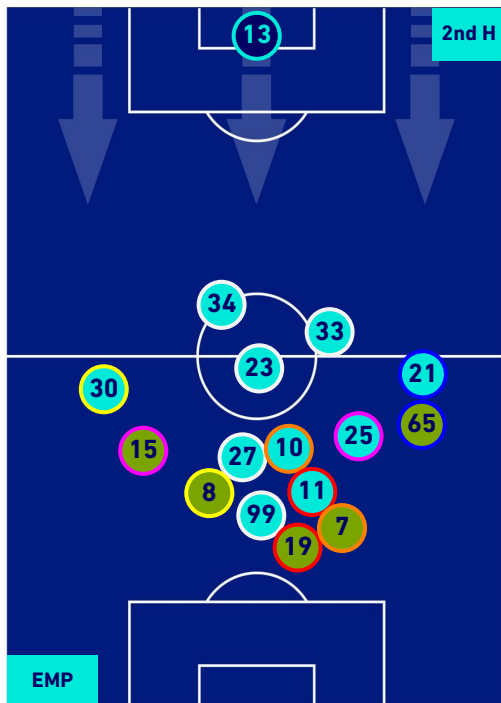

## PLAYERS AVERAGE POSITION

Legend:

- 1st Substitution Player in
- 2nd Substitution Player in
- 3rd Substitution Player in
- 4th Substitution Player in
- 5th Substitution Player in

- Player out
- Player out
- Player out
- Player out
- Player out

- Player in / out
- Player in / out
- Player in / out
- Player in / out
- Player in / out

- 
- 
- 
- 
-

EMPOLI

2-3

JUVENTUS

## PLAYERS AVERAGE POSITION [BALL POSSESSION]

Legend:

- 1st Substitution Player in
- 2nd Substitution Player in
- 3rd Substitution Player in
- 4th Substitution Player in
- 5th Substitution Player in

- Player out
- Player out
- Player out
- Player out
- Player out