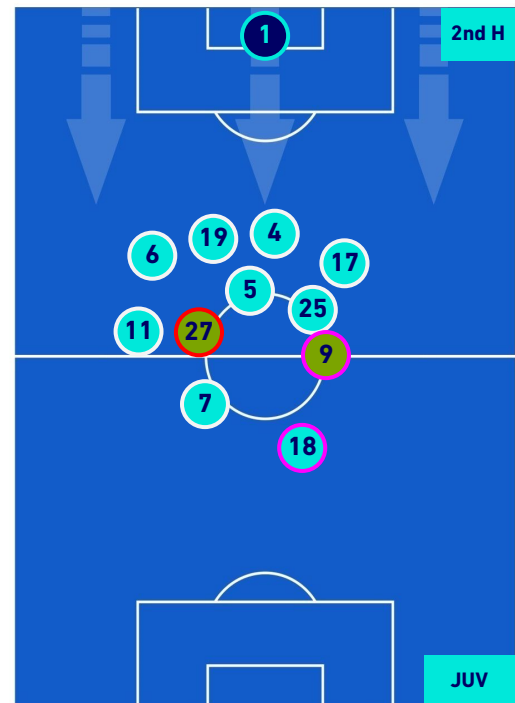

## HEATMAP

EMPOLI

2-3

JUVENTUS

## PLAYERS AVERAGE POSITION

Legend:

- 1st Substitution Player in
- 2nd Substitution Player in
- 3rd Substitution Player in
- 4th Substitution Player in
- 5th Substitution Player in

- Player out
- Player out
- Player out
- Player out
- Player out