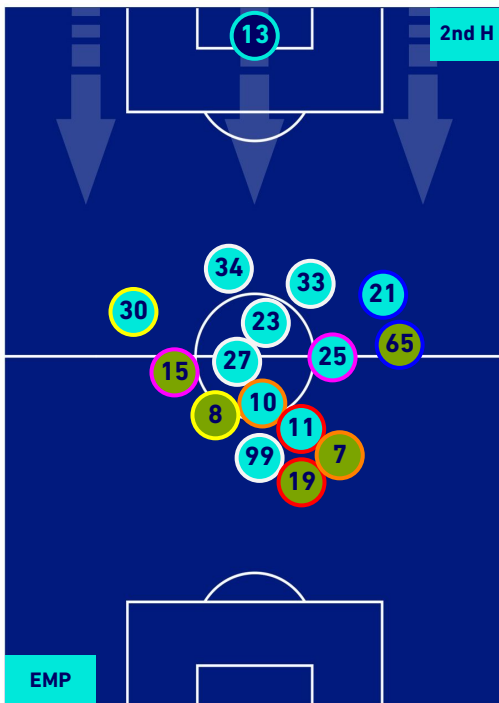

## HEATMAP

EMPOLI

2-3

JUVENTUS

## PLAYERS AVERAGE POSITION

Legend:

- 1st Substitution Player in
- 2nd Substitution Player in
- 3rd Substitution Player in
- 4th Substitution Player in
- 5th Substitution Player in

- Player out
- Player out
- Player out
- Player out
- Player out