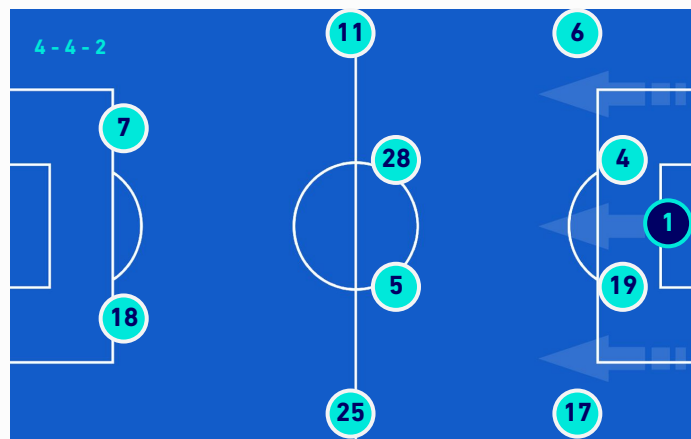

Bench	
	CARLO PINSOGLIO 23
	MATTIA PERIN 36
	MATTIA DE SCIGLIO 2
	ALVARO MORATA 9
	MANUEL LOCATELLI 27
	MARLEY AKE' 38
	MATIAS SOULE' 46
	FABIO MIRETTI 47

Coach **MASSIMILIANO ALLEGRI**

Referee **FABIO MARESCA**
Assistant referee 1 **DOMENICO PALERMO**
Assistant referee 2 **GIUSEPPE PERROTTI**

Fourth Official **FRANCESCO FOURNEAU**
V.A.R.: **PAOLO VALERI**
A.V.A.R.: **ORESTE MUTO**