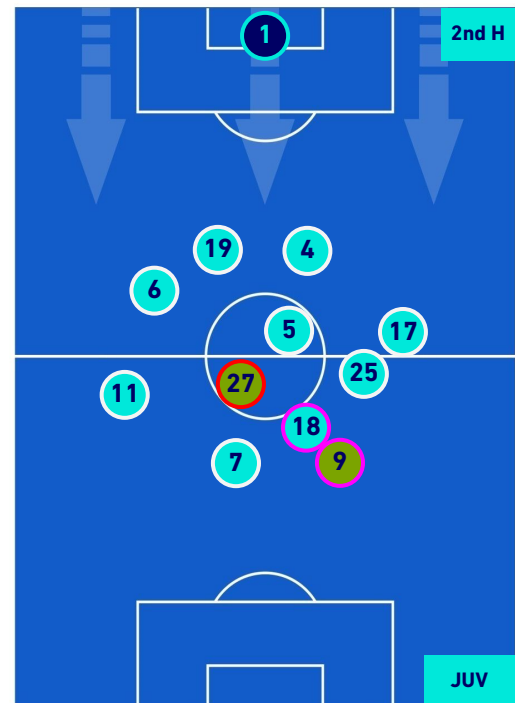

## PLAYERS AVERAGE POSITION

Legend:

- 1st Substitution Player in
- 2nd Substitution Player in
- 3rd Substitution Player in
- 4th Substitution Player in
- 5th Substitution Player in

- Player out
- Player out
- Player out
- Player out
- Player out

- Player in / out
- Player in / out
- Player in / out
- Player in / out
- Player in / out

- 
- 
- 
- 
-

EMPOLI

2-3

JUVENTUS

## PLAYERS AVERAGE POSITION [BALL POSSESSION]

Legend:

- 1st Substitution Player in
- 2nd Substitution Player in
- 3rd Substitution Player in
- 4th Substitution Player in
- 5th Substitution Player in

- Player out
- Player out
- Player out
- Player out
- Player out