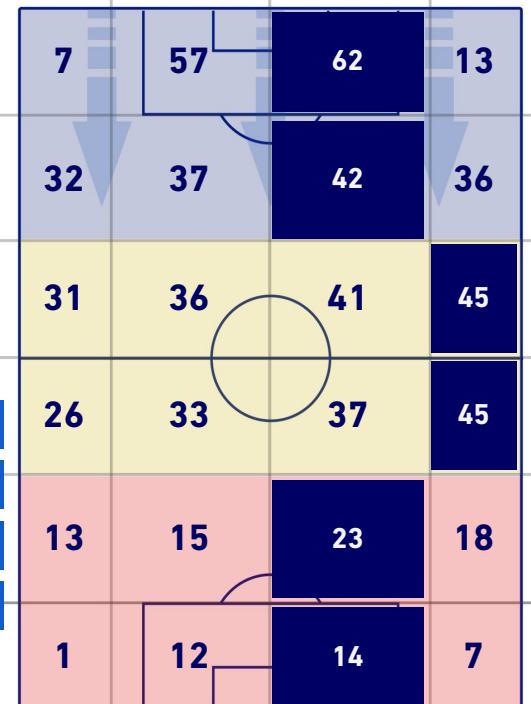

## ATTACKING PLAYS MAP

32	Attacking Plays	16
11	Total Attempts	12
8	Scoring Chances	12

## ATTEMPTS MAP

2	Goals	3
2	On target	5
6	Off target	7
3	Blocked	0

## TOUCH MAP

722	Total Balls Played	683
187	DEFENSIVE	286
348	MIDFIELD	294
187	ATTACK ZONE	103

40	Touch in Attacks zone		26
S. ZURKOWSKI	8	5	M. KEAN
P. STOJANOVIC	6	5	D. VLAHOVIC
A. PINAMONTI	5	4	J. CUADRADO