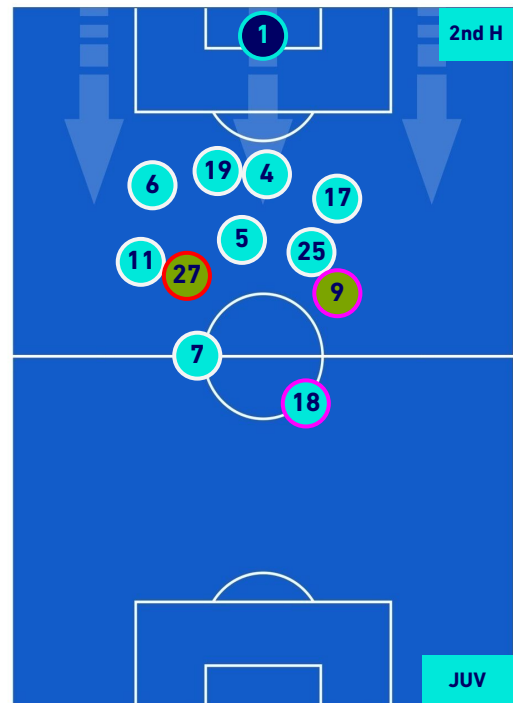

## PLAYERS AVERAGE POSITION [BALL POSSESSION]

Legend:

- 1st Substitution Player in
- 2nd Substitution Player in
- 3rd Substitution Player in
- 4th Substitution Player in
- 5th Substitution Player in

- Player out
- Player out
- Player out
- Player out
- Player out

- Player in / out
- Player in / out
- Player in / out
- Player in / out

- 
- 
- 
-

EMPOLI

2-3

JUVENTUS

## PLAYERS AVERAGE POSITION [NO BALL POSSESSION]

Legend:

- 1st Substitution Player in
- 2nd Substitution Player in
- 3rd Substitution Player in
- 4th Substitution Player in
- 5th Substitution Player in

- Player out
- Player out
- Player out
- Player out
- Player out