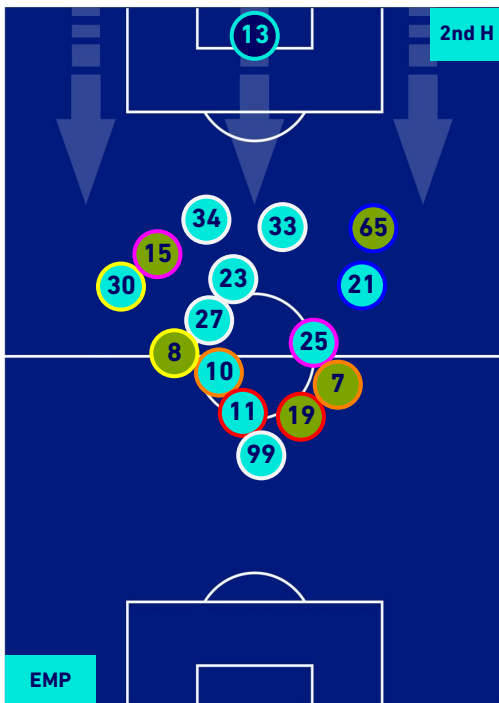

## PLAYERS AVERAGE POSITION [BALL POSSESSION]

Legend:

- 1st Substitution Player in
- 2nd Substitution Player in
- 3rd Substitution Player in
- 4th Substitution Player in
- 5th Substitution Player in

- Player out
- Player out
- Player out
- Player out
- Player out

- Player in / out
- Player in / out
- Player in / out
- Player in / out

- 
- 
- 
-

EMPOLI

2-3

JUVENTUS

## PLAYERS AVERAGE POSITION [NO BALL POSSESSION]

Legend:

- 1st Substitution Player in
- 2nd Substitution Player in
- 3rd Substitution Player in
- 4th Substitution Player in
- 5th Substitution Player in

- Player out
- Player out
- Player out
- Player out
- Player out