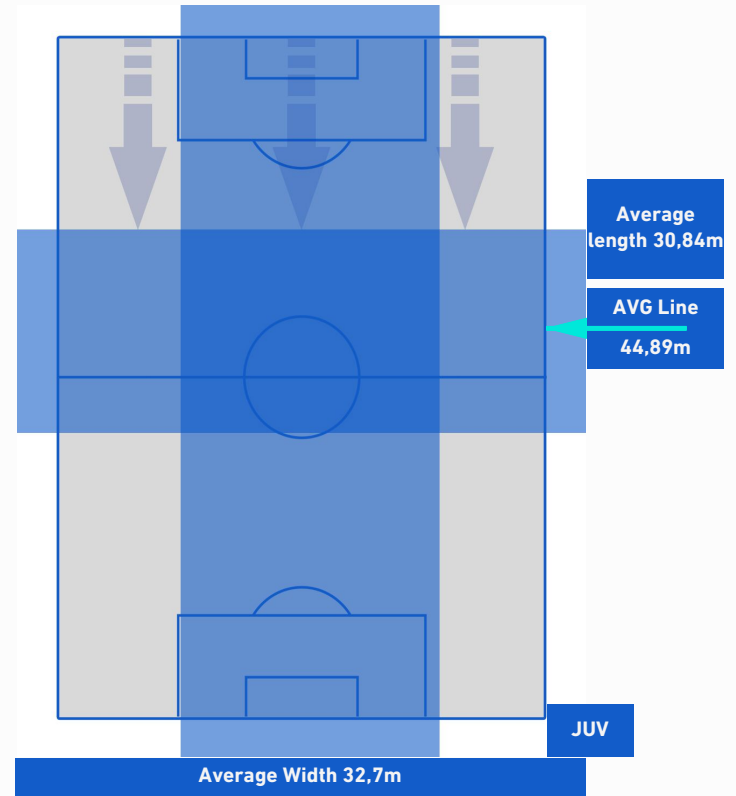

## PLAYERS AVERAGE POSITION [NO BALL POSSESSION]

Legend:

- 1st Substitution Player in
- 2nd Substitution Player in
- 3rd Substitution Player in
- 4th Substitution Player in
- 5th Substitution Player in

- Player out
- Player out
- Player out
- Player out
- Player out

- Player in / out
- Player in / out
- Player in / out
- Player in / out
- Player in / out

- 
- 
- 
- 
-

**EMPOLI**

**2-3**

**JUVENTUS**

## TEAM'S DEFENSE POSITION 1st H