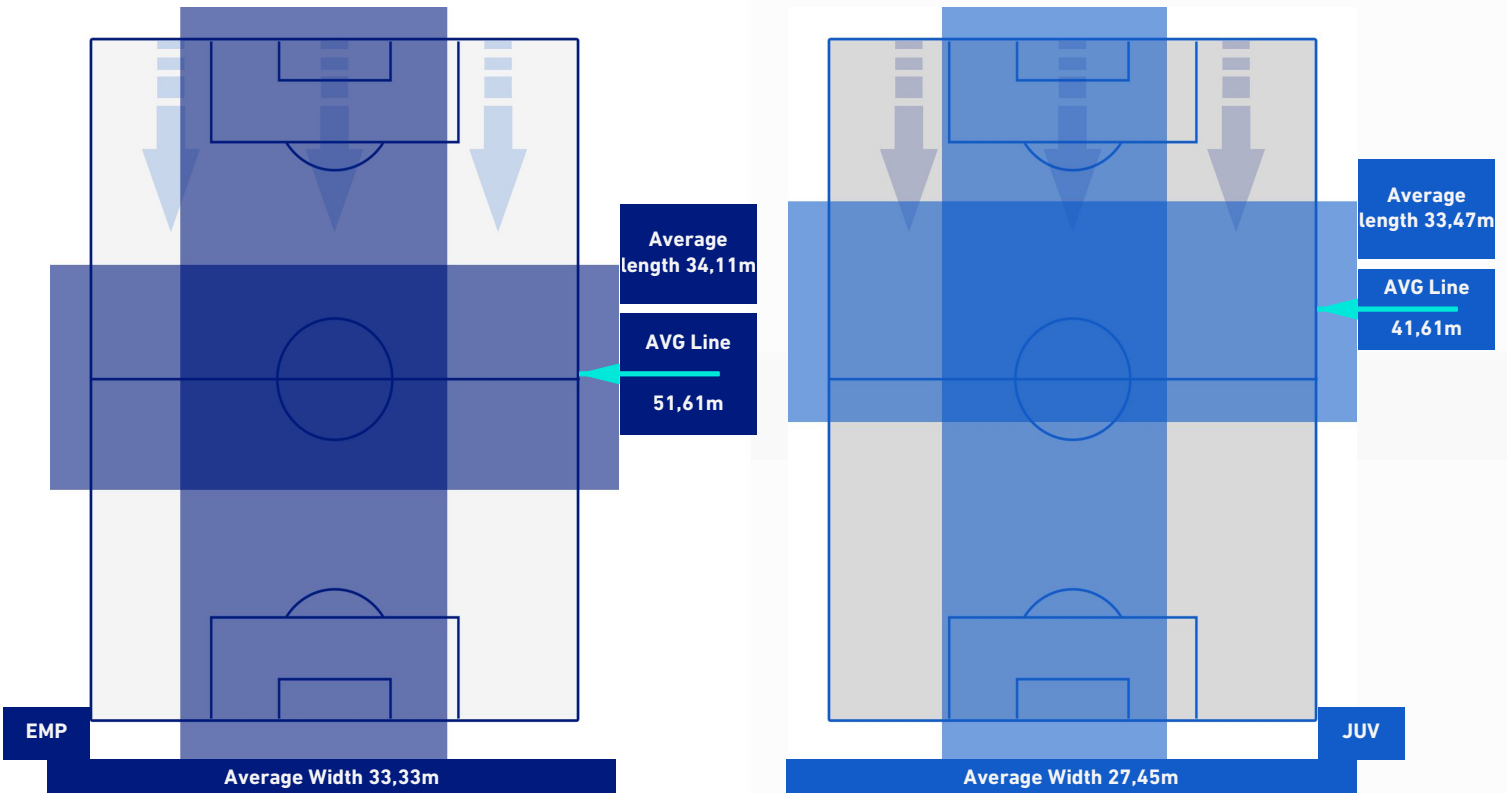

TEAM'S DEFENSE POSITION [NO BALL POSSESSION]