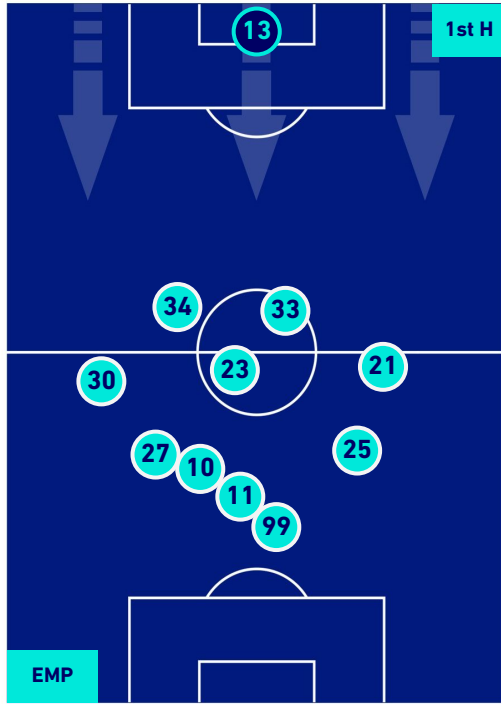

## PLAYERS AVERAGE POSITION

Legend:

- 1st Substitution Player in
- 2nd Substitution Player in
- 3rd Substitution Player in
- 4th Substitution Player in
- 5th Substitution Player in

- Player out
- Player out
- Player out
- Player out
- Player out

- Player in / out
- Player in / out
- Player in / out
- Player in / out
- Player in / out

- 
- 
- 
- 
-

EMPOLI

2-3

JUVENTUS

## PLAYERS AVERAGE POSITION [BALL POSSESSION]

Legend:

- 1st Substitution Player in
- 2nd Substitution Player in
- 3rd Substitution Player in
- 4th Substitution Player in
- 5th Substitution Player in

- Player out
- Player out
- Player out
- Player out
- Player out