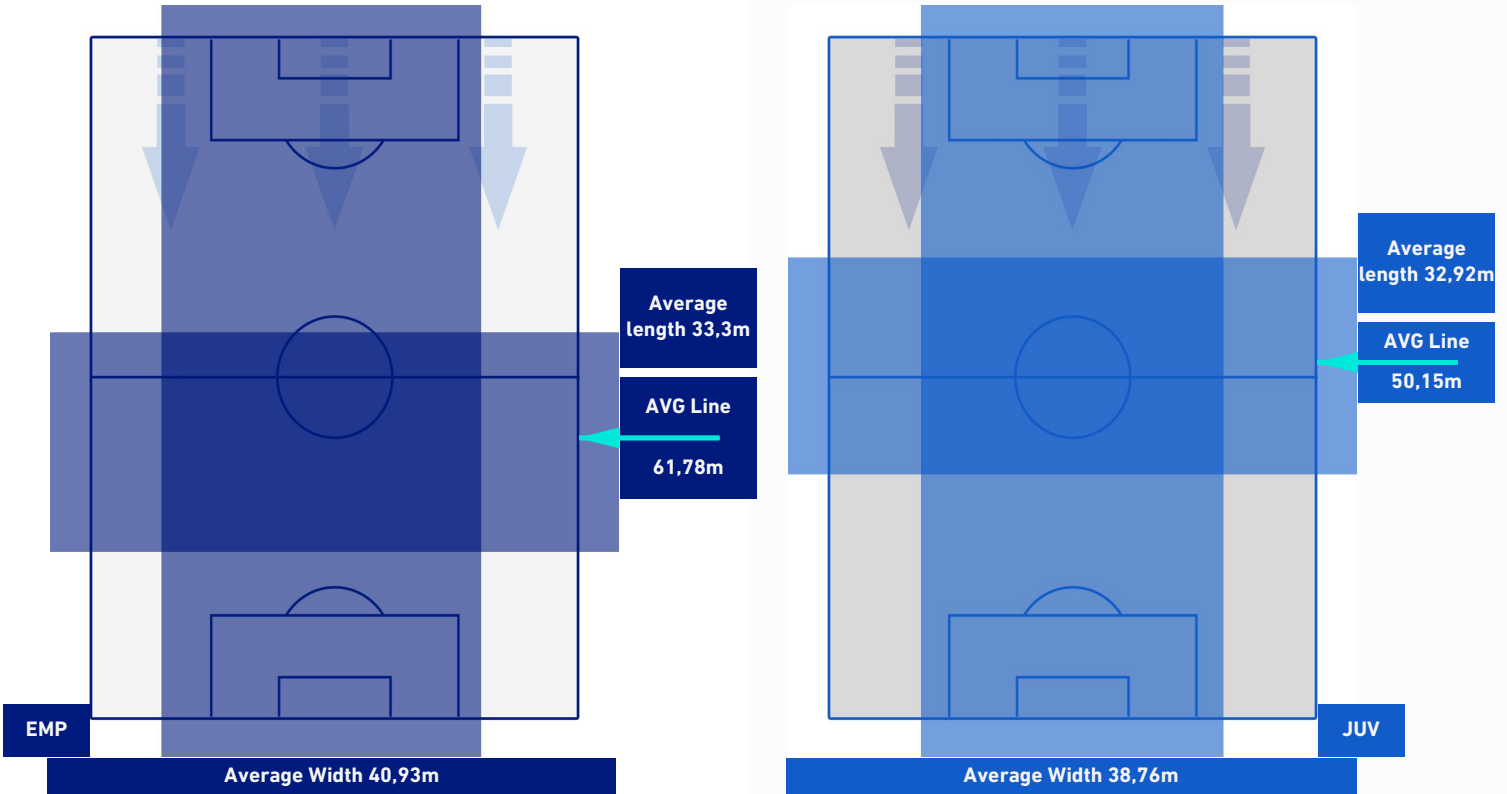

EMPOLI

2-3

JUVENTUS

TEAM'S DEFENSE POSITION [BALL POSSESSION]