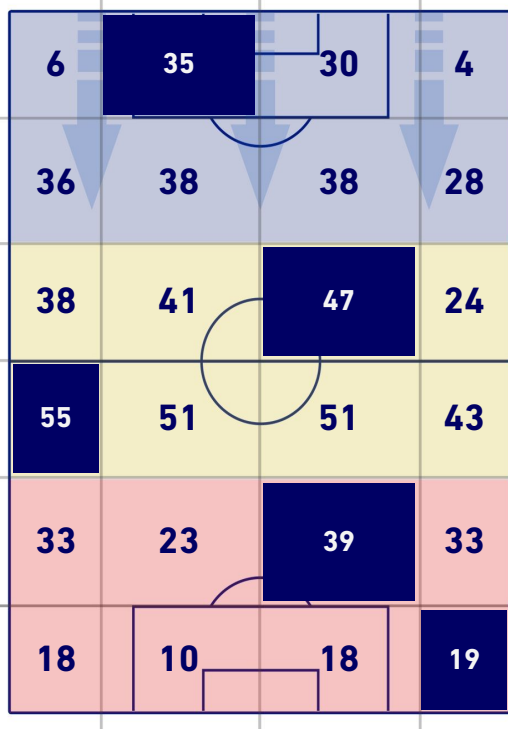

2-4

ROMA

ATTACKING PLAYS MAP

59	Attacking Plays	36
16	Total Attempts	16
14	Scoring Chances	12

ATTEMPTS MAP

2	Goals	4
7	On target	8
6	Off target	5
3	Blocked	3

TOUCH MAP

758	Total Balls Played	620
215	DEFENSIVE	263
350	MIDFIELD	253
193	ATTACK ZONE	104