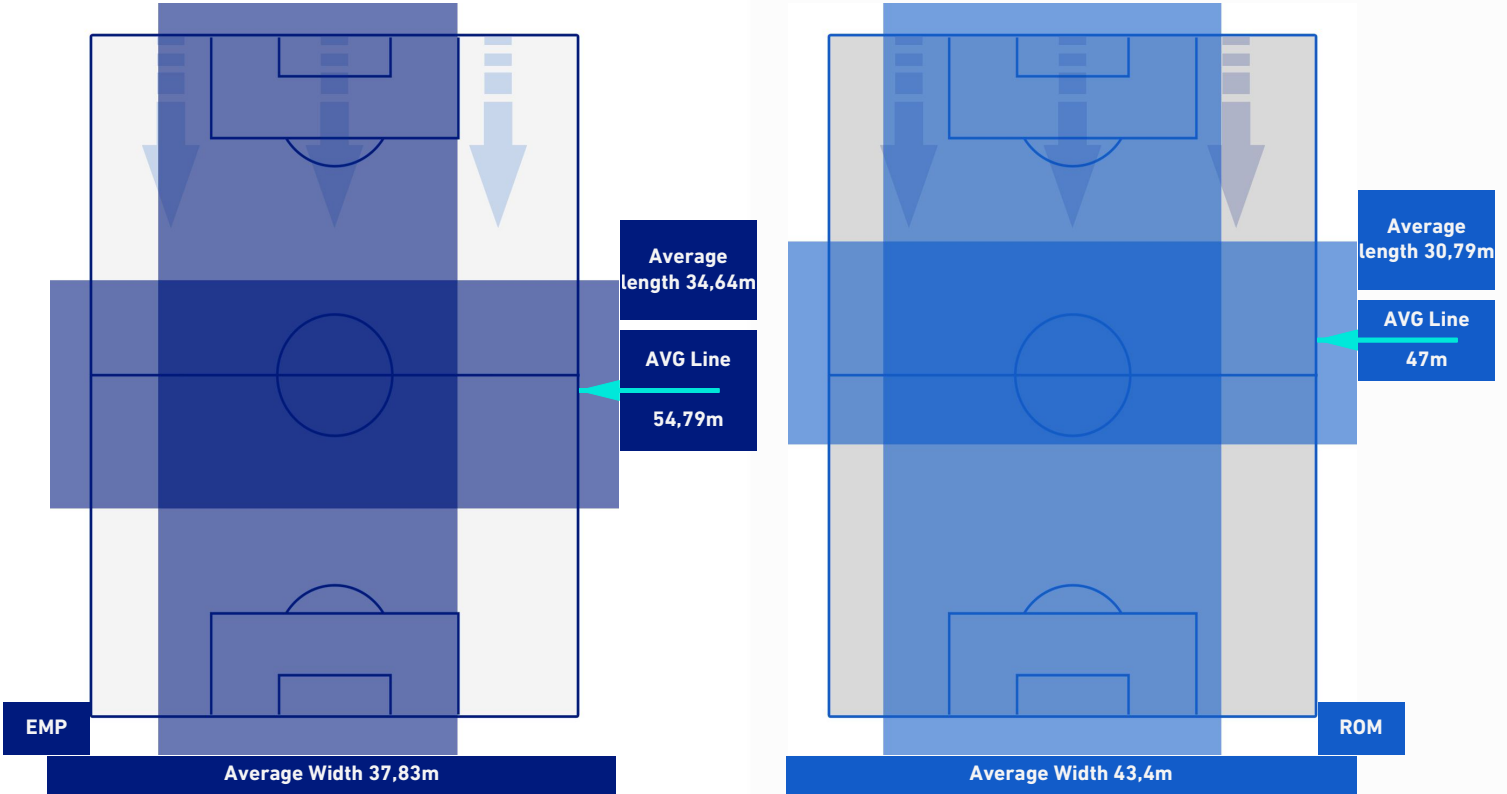

EMPOLI

2-4

ROMA

TEAM'S DEFENSE POSITION [BALL POSSESSION]