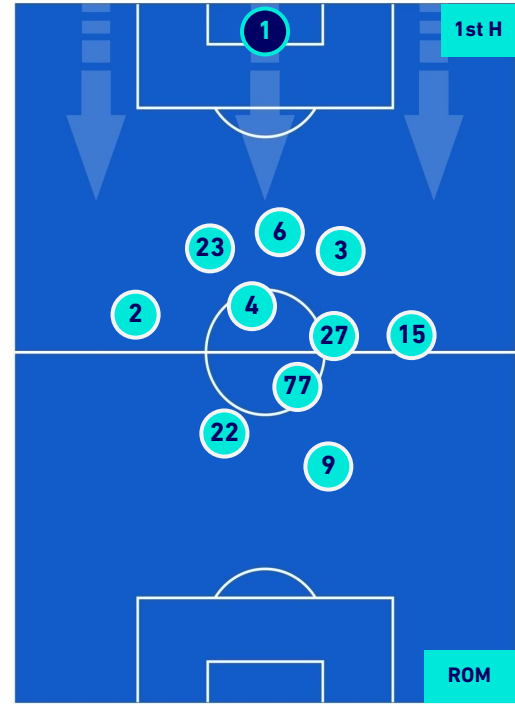

- Player in / out
- Player in / out

- Player in / out
- Player in / out

Empoli 23/01/2022 CARLO CASTELLANI STADIUM - 18:00

EMPOLI

2-4

ROMA

PLAYERS AVERAGE POSITION [NO BALL POSSESSION]

Legend:

- 1st Substitution
- 2nd Substitution
- 3rd Substitution
- Player in
- Player in
- Player in

Legend:

- Player out
- Player out
- Player out
- Player in / out
- Player in / out

EMPOLI

2-4

ROMA

TEAM'S DEFENSE POSITION 1st H