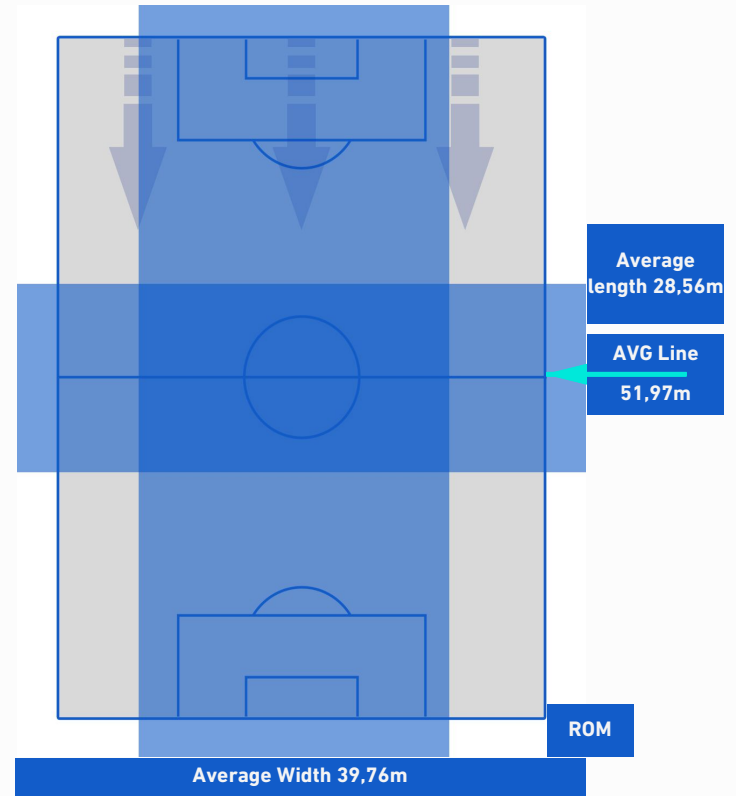

- 1st Substitution
- 2nd Substitution
- 3rd Substitution
- Player in
- Player in
- Player in

Legend:

- Player out
- Player out
- Player out
- Player in / out
- Player in / out

EMPOLI

2-4

ROMA

TEAM'S DEFENSE POSITION 1st H