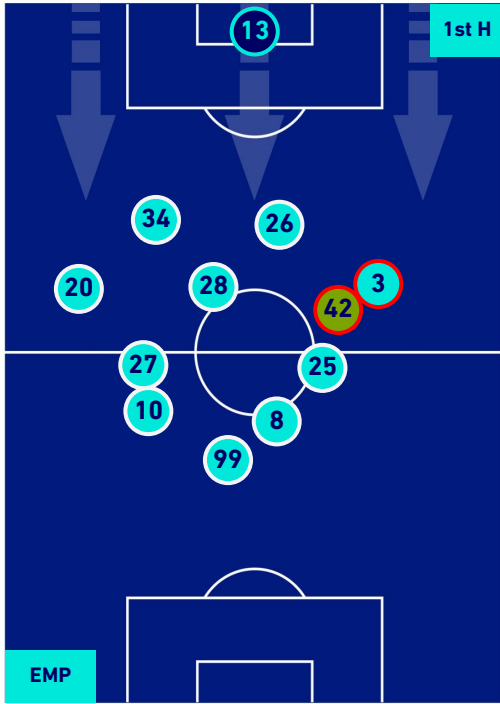

PLAYERS AVERAGE POSITION

Legend:

- 1st Substitution Player in
- 2nd Substitution Player in
- 3rd Substitution Player in

- Player out
- Player out
- Player out

- Player in / out
- Player in / out

- Player in / out
- Player in / out

Empoli 23/01/2022 CARLO CASTELLANI STADIUM - 18:00

EMPOLI

2-4

ROMA

PLAYERS AVERAGE POSITION [BALL POSSESSION]

Legend:

- 1st Substitution Player in
- 2nd Substitution Player in
- 3rd Substitution Player in

- Player out
- Player out
- Player out