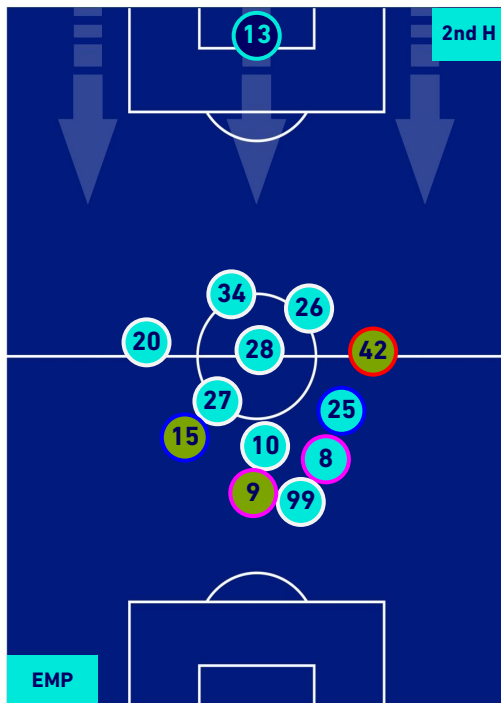

PASS AVAILABILITY

Ability of a player to get away from opponents to receive the ball. It is computed for all the teammates of the player in possession.

Rank	Player	Value	Rank	Player	Value
1	3 R. MARCHIZZA	81.92%	1	2 R. KARSDORP	82.74%
2	20 R. FIAMOZZI	81.63%	2	15 A. MAITLAND-NILES	78.78%
3	42 M. VITI	80.53%	3	23 G. MANCINI	75.88%
4	26 L. TONELLI	78.29%	4	3 R. IBANEZ	73.84%
5	34 A. ISMAJLI	74.92%	5	5 M. VINA	71.90%

PLAYERS AVERAGE POSITION

Legend:

- 1st Substitution Player in
- 2nd Substitution Player in
- 3rd Substitution Player in

- Player out
- Player out
- Player out

- Player in / out
- Player in / out

- Player in / out
- Player in / out