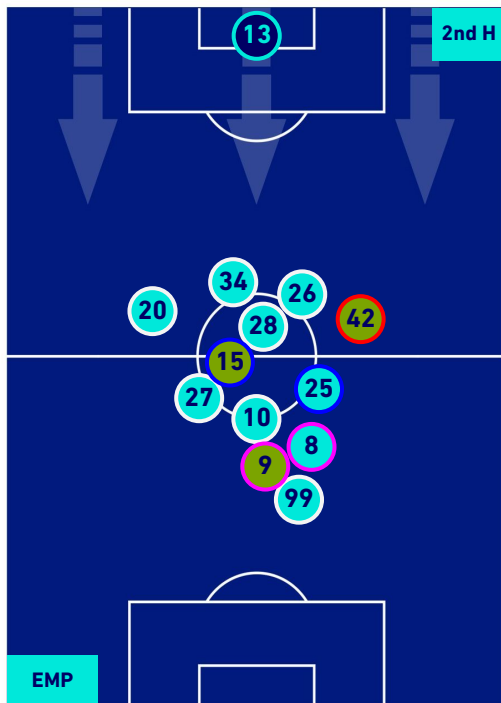

- Player in / out
- Player in / out

- Player in / out
- Player in / out

Empoli 23/01/2022 CARLO CASTELLANI STADIUM - 18:00

EMPOLI

2-4

ROMA

PLAYERS AVERAGE POSITION [NO BALL POSSESSION]

Legend: