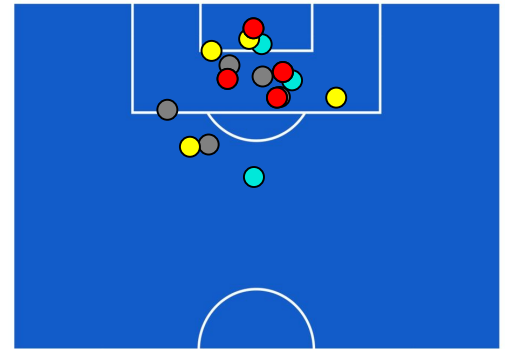

2-4

ROMA

ATTACKING PLAYS MAP

59	Attacking Plays	36
16	Total Attempts	16
14	Scoring Chances	12

ATTEMPTS MAP

2	Goals	4
7	On target	8
6	Off target	5
3	Blocked	3

TOUCH MAP

758	Total Balls Played	620
215	DEFENSIVE	263
350	MIDFIELD	253
193	ATTACK ZONE	104

28	Touch in Attacks zone		31
A. PINAMONTI	8	7	T. ABRAHAM
N. BAJRAMI	7	7	N. ZANIOLO
F. BANDINELLI	3	5	R. IBANEZ

EMPOLI

2-4

ROMA

KEY PLAYERS

ANDREA PINAMONTI 99

Position	Forward
Games in Serie A	91
Goals in Serie A	18
Date of birth	19/05/1999
Nationality	ITA