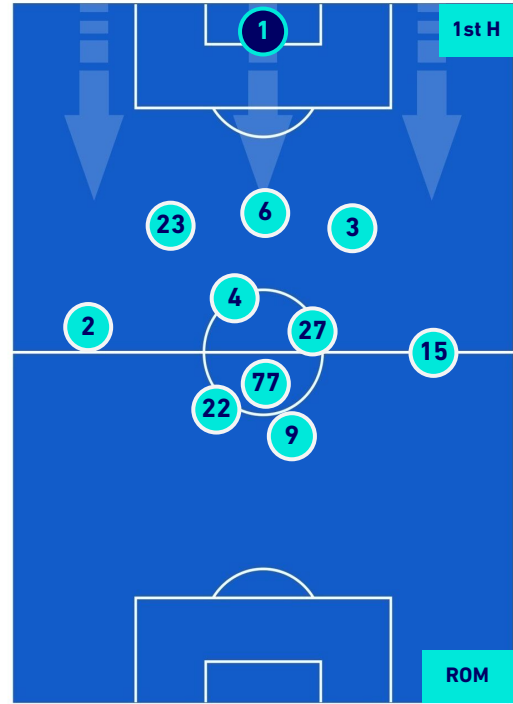

PLAYERS AVERAGE POSITION

Legend:

- 1st Substitution Player in
- 2nd Substitution Player in
- 3rd Substitution Player in

- Player out
- Player out
- Player out

- Player in / out
- Player in / out

- Player in / out
- Player in / out

Empoli 23/01/2022 CARLO CASTELLANI STADIUM - 18:00

EMPOLI

2-4

ROMA

PLAYERS AVERAGE POSITION [BALL POSSESSION]

Legend:

- 1st Substitution Player in
- 2nd Substitution Player in
- 3rd Substitution Player in

- Player out
- Player out
- Player out