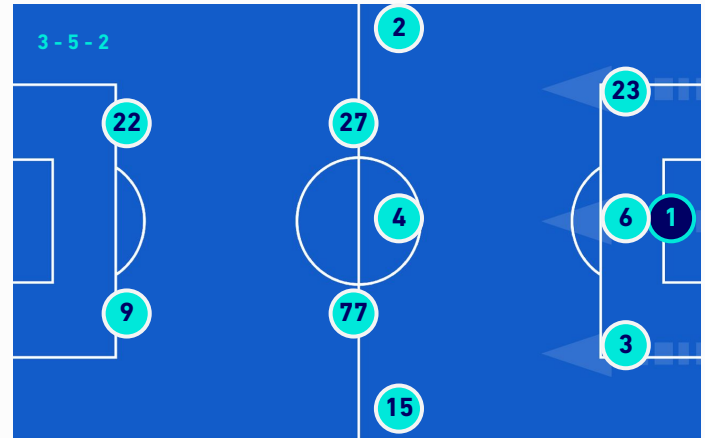

Bench	
	PIETRO BOER 63
	DANIEL FUZATO 87
	MATIAS VINA 5
	CARLES PEREZ 11
	ELDOR SHOMURODOV 14
	JORDAN VERETOUT 17
	MARASH KUMBULLA 24
	EDOARDO BOVE 52
	NICOLA ZALEWSKI 59
	FELIX AFENA-GYAN 64
	DIMITRIOS KERAMITSIS 75
	STEPHAN EL SHAARAWY 92

Coach **JOSE' MOURINHO**

Referee **MICHAEL FABBRI**
Assistant referee 1 **STEFANO ALASSIO**
Assistant referee 2 **DOMENICO ROCCA**

Fourth Official **ANTONIO GIUA**
V.A.R.: **ROSARIO ABISSO**
A.V.A.R.: **EMANUELE PRENNA**