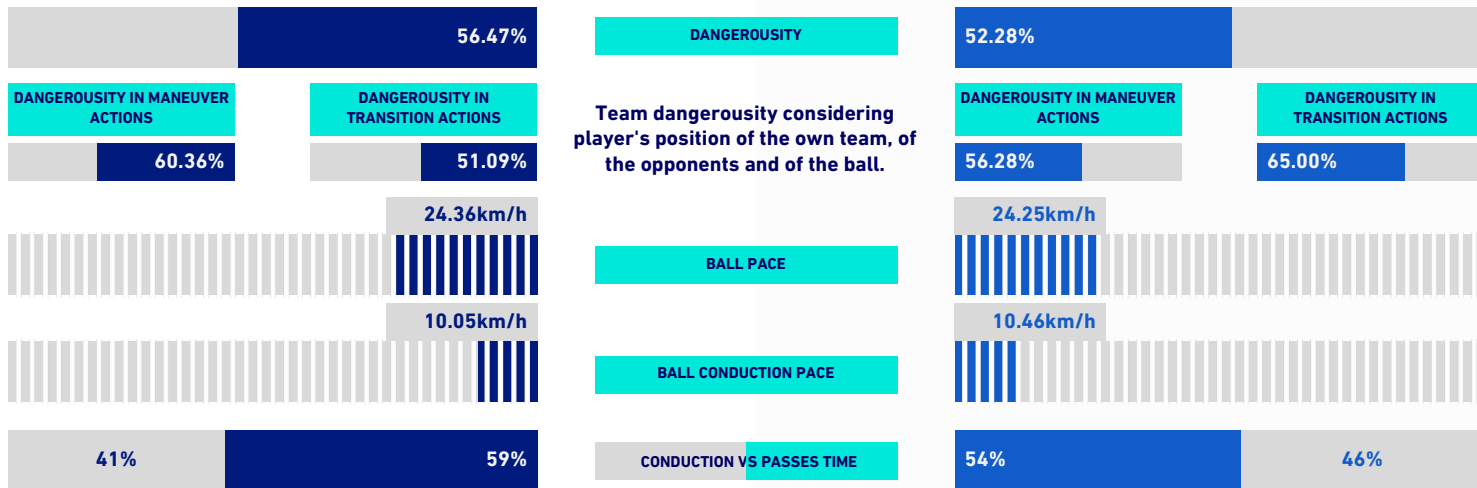

EMPOLI

2-4

ROMA

VIRTUAL COACH

TEAM INDICATORS

RECORDMEN

PASS GAIN

Number of players overtaken by a vertical pass (only successful passes are considered). It shows how much a player tends to overcome the opponent's pressure lines.