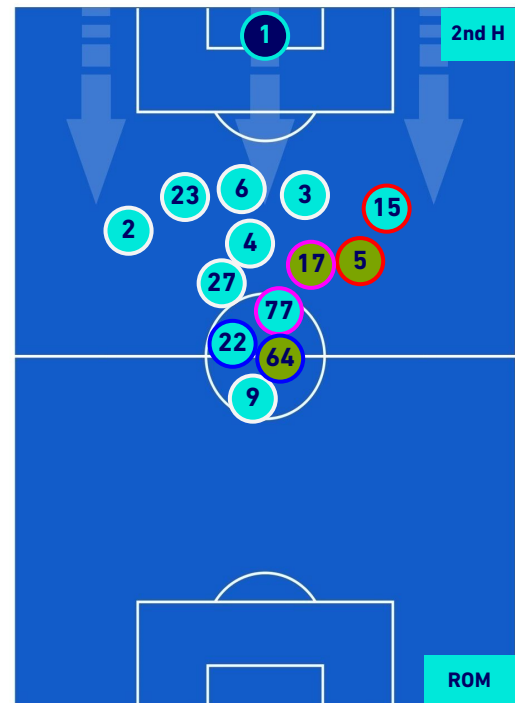

PLAYERS AVERAGE POSITION

Legend:

- 1st Substitution Player in
- 2nd Substitution Player in
- 3rd Substitution Player in

- Player out
- Player out
- Player out

- Player in / out
- Player in / out

- Player in / out
- Player in / out

- Player in / out
- Player in / out

- Player in / out
- Player in / out

Empoli 23/01/2022 CARLO CASTELLANI STADIUM - 18:00

EMPOLI

2-4

ROMA

PLAYERS AVERAGE POSITION [NO BALL POSSESSION]

Legend:

- 1st Substitution
- 2nd Substitution
- 3rd Substitution
- Player in
- Player in
- Player in

Legend:

- Player out
- Player out
- Player out
- Player in / out
- Player in / out

EMPOLI

2-4

ROMA

TEAM'S DEFENSE POSITION 1st H