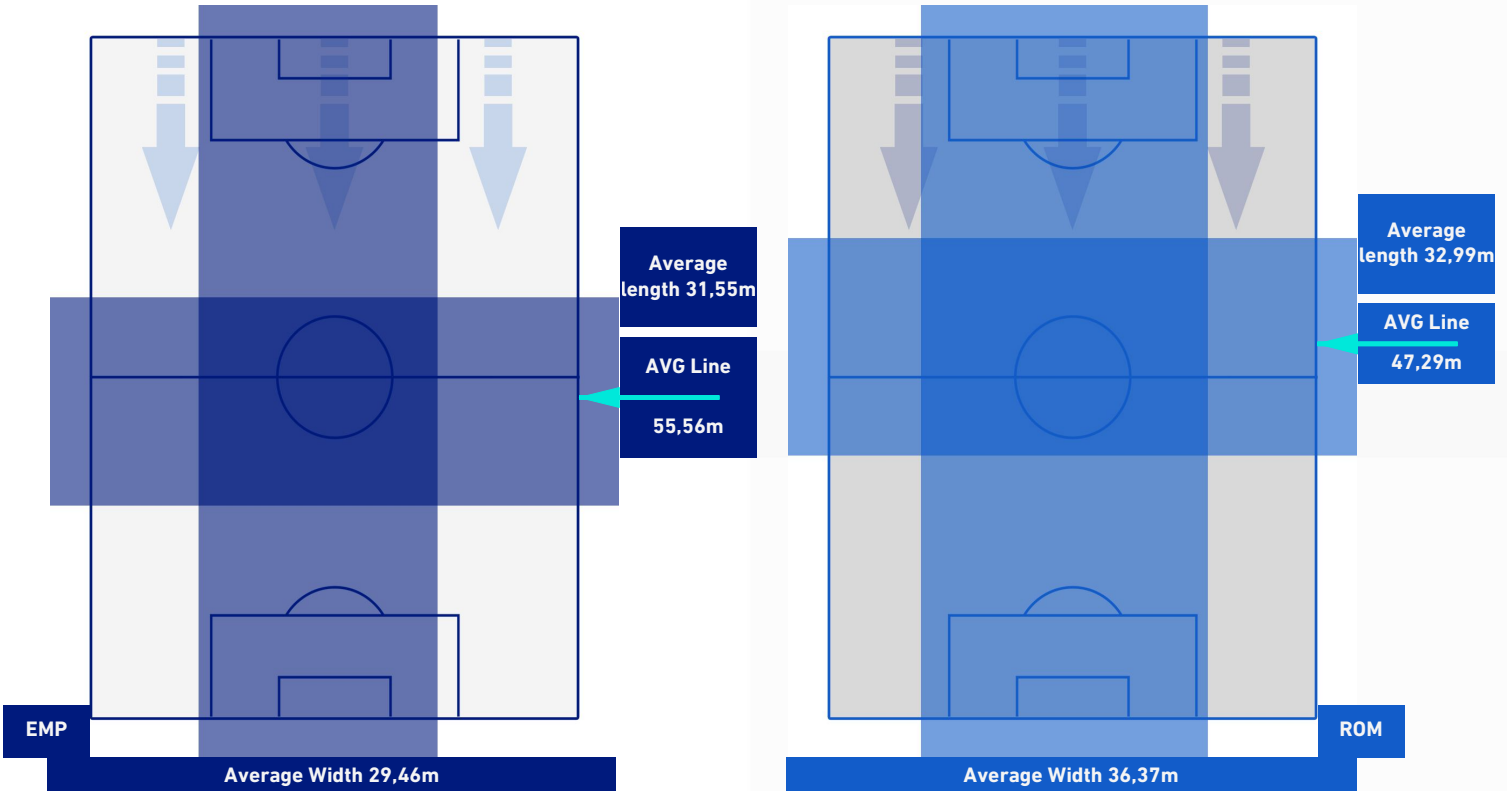

TEAM'S DEFENSE POSITION [NO BALL POSSESSION]