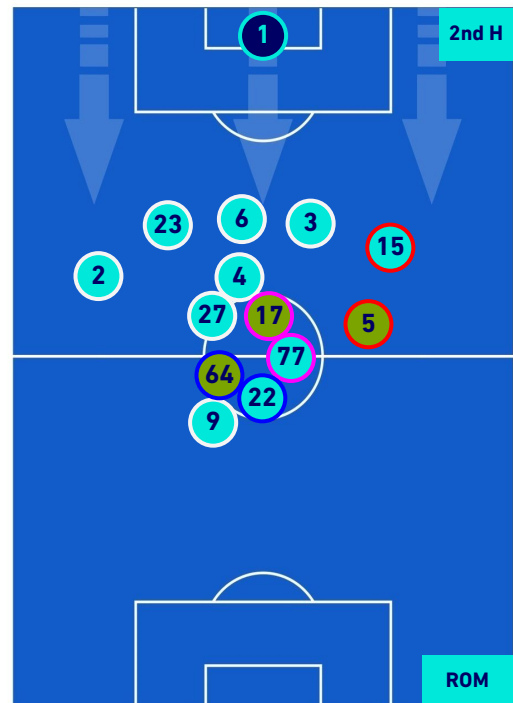

PLAYERS AVERAGE POSITION

Legend:

- 1st Substitution Player in
- 2nd Substitution Player in
- 3rd Substitution Player in

- Player out
- Player out
- Player out

- Player in / out
- Player in / out

- Player in / out
- Player in / out

Empoli 23/01/2022 CARLO CASTELLANI STADIUM - 18:00

EMPOLI

2-4

ROMA

PLAYERS AVERAGE POSITION [BALL POSSESSION]

Legend:

- 1st Substitution Player in
- 2nd Substitution Player in
- 3rd Substitution Player in

- Player out
- Player out
- Player out