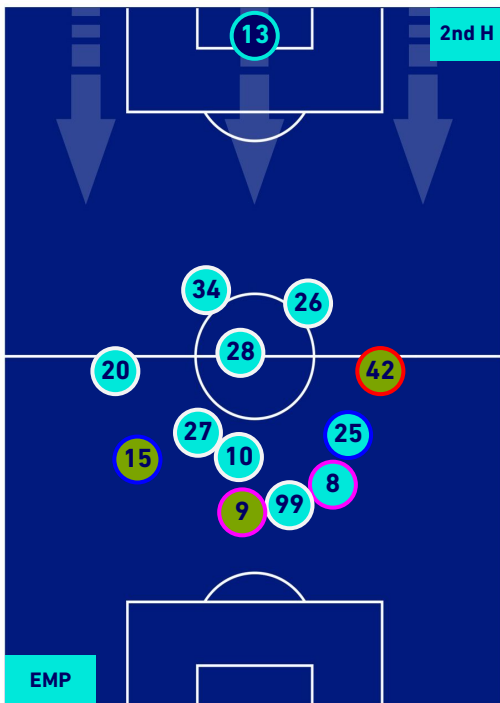

PLAYERS AVERAGE POSITION

Legend:

- 1st Substitution Player in
- 2nd Substitution Player in
- 3rd Substitution Player in

- Player out
- Player out
- Player out

- Player in / out
- Player in / out

- Player in / out
- Player in / out

Empoli 23/01/2022 CARLO CASTELLANI STADIUM - 18:00

EMPOLI

2-4

ROMA

PLAYERS AVERAGE POSITION [BALL POSSESSION]

Legend:

- 1st Substitution Player in
- 2nd Substitution Player in
- 3rd Substitution Player in

- Player out
- Player out
- Player out