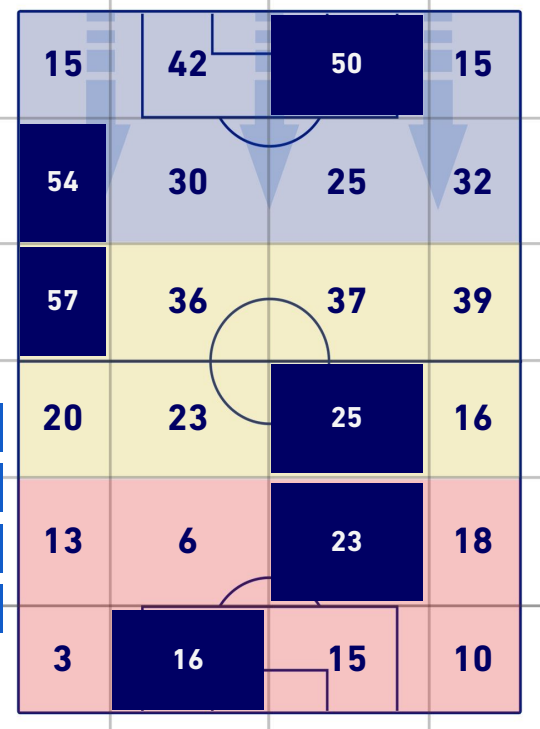

2-4

ROMA

ATTACKING PLAYS MAP

59	Attacking Plays	36
16	Total Attempts	16
14	Scoring Chances	12

ATTEMPTS MAP

2	Goals	4
7	On target	8
6	Off target	5
3	Blocked	3

TOUCH MAP

758	Total Balls Played	620
215	DEFENSIVE	263
350	MIDFIELD	253
193	ATTACK ZONE	104

28	Touch in Attacks zone		31
A. PINAMONTI	8	7	T. ABRAHAM
N. BAJRAMI	7	7	N. ZANIOLO
F. BANDINELLI	3	5	R. IBANEZ

EMPOLI

2-4

ROMA

KEY PLAYERS

ANDREA PINAMONTI 99

Position	Forward
Games in Serie A	91
Goals in Serie A	18
Date of birth	19/05/1999
Nationality	ITA