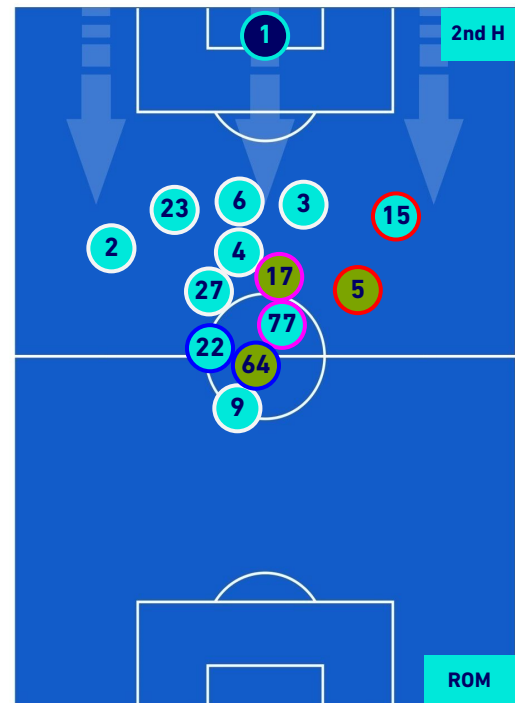

PASS AVAILABILITY

Ability of a player to get away from opponents to receive the ball. It is computed for all the teammates of the player in possession.

Rank	Player	Value	Rank	Player	Value
1	3 R. MARCHIZZA	81.92%	1	2 R. KARSDORP	82.74%
2	20 R. FIAMOZZI	81.63%	2	15 A. MAITLAND-NILES	78.78%
3	42 M. VITI	80.53%	3	23 G. MANCINI	75.88%
4	26 L. TONELLI	78.29%	4	3 R. IBANEZ	73.84%
5	34 A. ISMAJLI	74.92%	5	5 M. VINA	71.90%

PLAYERS AVERAGE POSITION

Legend:

- 1st Substitution Player in
- 2nd Substitution Player in
- 3rd Substitution Player in

- Player out
- Player out
- Player out

- Player in / out
- Player in / out

- Player in / out
- Player in / out