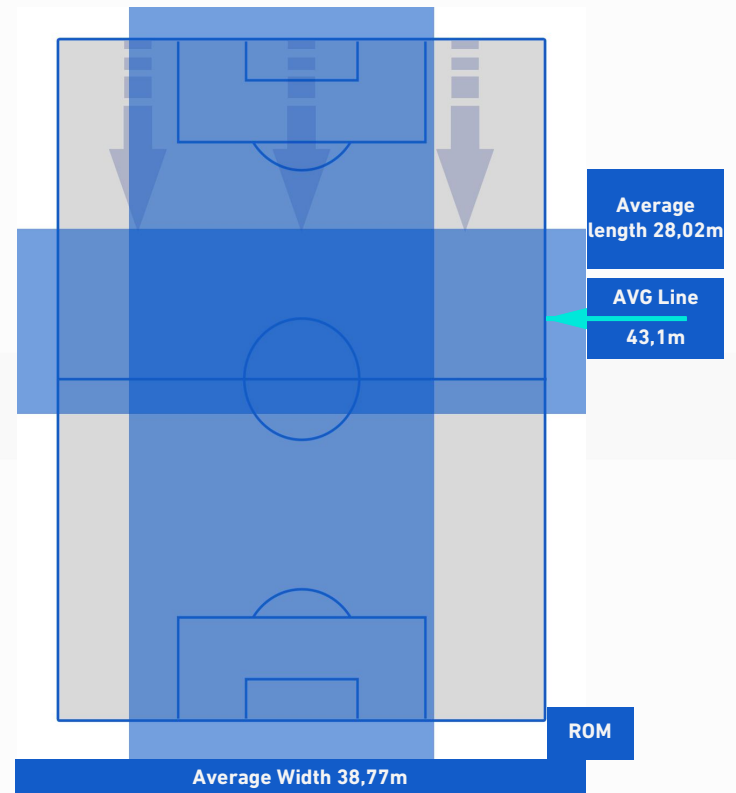

TEAM'S DEFENSE POSITION 2nd H