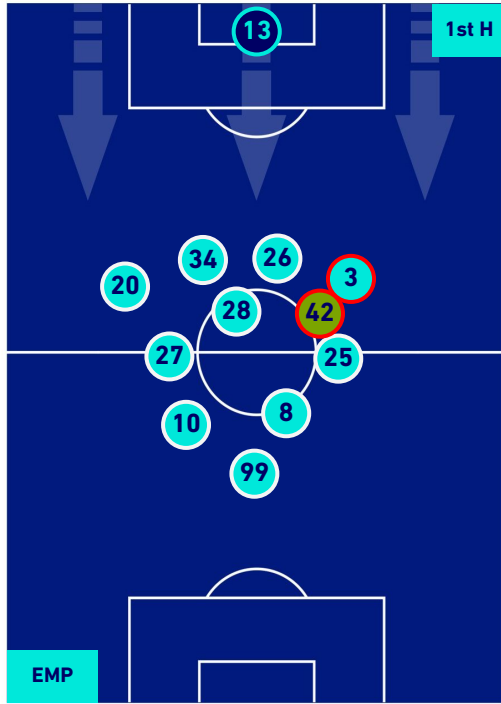

- Player in / out
- Player in / out

- Player in / out
- Player in / out

Empoli 23/01/2022 CARLO CASTELLANI STADIUM - 18:00

EMPOLI

2-4

ROMA

PLAYERS AVERAGE POSITION [NO BALL POSSESSION]

Legend: