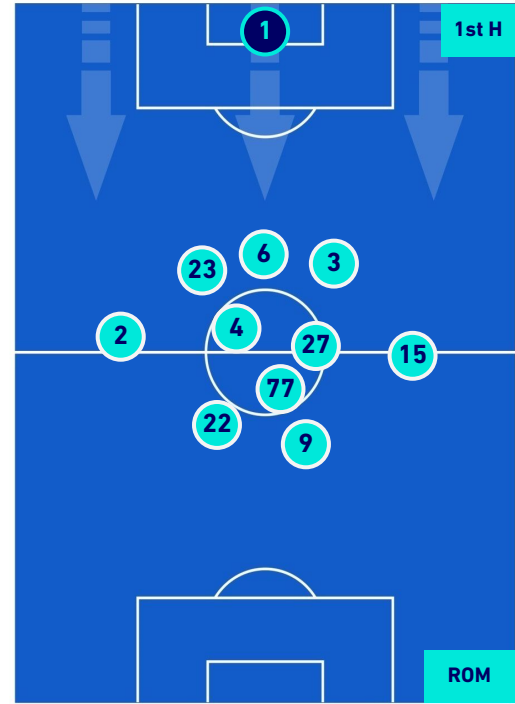

PASS AVAILABILITY

Ability of a player to get away from opponents to receive the ball. It is computed for all the teammates of the player in possession.

Rank	Player	Value	Rank	Player	Value
1	3 R. MARCHIZZA	81.92%	1	2 R. KARSDORP	82.74%
2	20 R. FIAMOZZI	81.63%	2	15 A. MAITLAND-NILES	78.78%
3	42 M. VITI	80.53%	3	23 G. MANCINI	75.88%
4	26 L. TONELLI	78.29%	4	3 R. IBANEZ	73.84%
5	34 A. ISMAJLI	74.92%	5	5 M. VINA	71.90%

PLAYERS AVERAGE POSITION

Legend:

- 1st Substitution Player in
- 2nd Substitution Player in
- 3rd Substitution Player in

- Player out
- Player out
- Player out

- Player in / out
- Player in / out

- Player in / out
- Player in / out