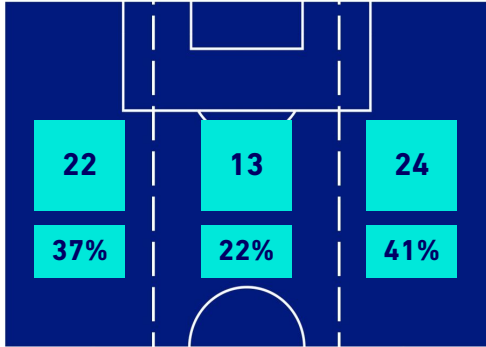

- 1st Substitution
- 2nd Substitution
- 3rd Substitution
- Player in
- Player in
- Player in

Legend:

- Player out
- Player out
- Player out
- Player in / out
- Player in / out

EMPOLI

2-4

ROMA

TEAM'S DEFENSE POSITION 1st H

TEAM'S DEFENSE POSITION 2nd H

EMPOLI

2-4

ROMA

TEAM'S DEFENSE POSITION [BALL POSSESSION]

TEAM'S DEFENSE POSITION [NO BALL POSSESSION]

Empoli 23/01/2022 CARLO CASTELLANI STADIUM - 18:00

EMPOLI

2-4

ROMA

ATTACKING PLAYS MAP

59	Attacking Plays	36
16	Total Attempts	16
14	Scoring Chances	12

ATTEMPTS MAP

2	Goals	4
7	On target	8
6	Off target	5
3	Blocked	3

TOUCH MAP

758	Total Balls Played	620
215	DEFENSIVE	263
350	MIDFIELD	253
193	ATTACK ZONE	104