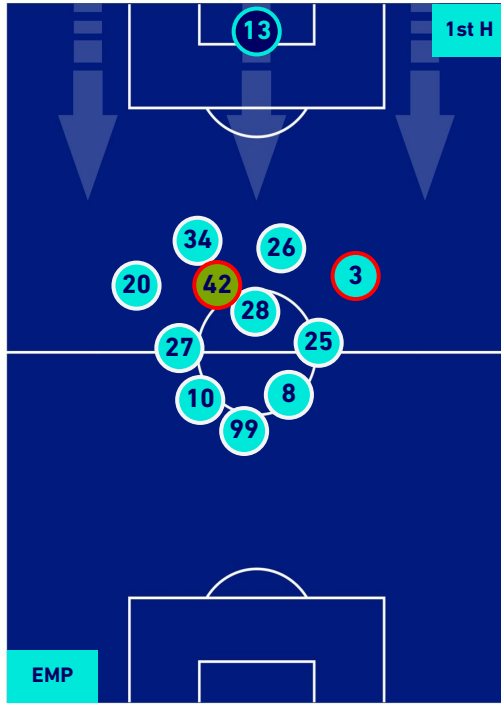

PASS AVAILABILITY

Ability of a player to get away from opponents to receive the ball. It is computed for all the teammates of the player in possession.

Rank	Player	Value	Rank	Player	Value
1	3 R. MARCHIZZA	81.92%	1	2 R. KARSDORP	82.74%
2	20 R. FIAMOZZI	81.63%	2	15 A. MAITLAND-NILES	78.78%
3	42 M. VITI	80.53%	3	23 G. MANCINI	75.88%
4	26 L. TONELLI	78.29%	4	3 R. IBANEZ	73.84%
5	34 A. ISMAJLI	74.92%	5	5 M. VINA	71.90%

PLAYERS AVERAGE POSITION

Legend:

- 1st Substitution Player in
- 2nd Substitution Player in
- 3rd Substitution Player in

- Player out
- Player out
- Player out

- Player in / out
- Player in / out

- Player in / out
- Player in / out