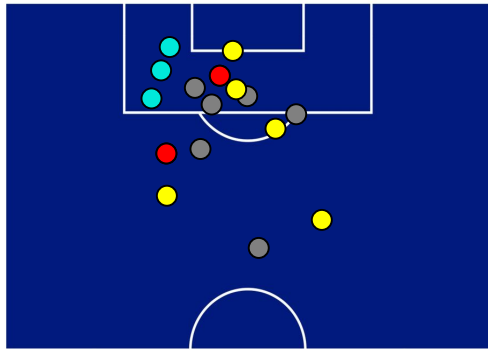

2-4

ROMA

ATTACKING PLAYS MAP

59	Attacking Plays	36
16	Total Attempts	16
14	Scoring Chances	12

ATTEMPTS MAP

2	Goals	4
7	On target	8
6	Off target	5
3	Blocked	3

TOUCH MAP

758	Total Balls Played	620
215	DEFENSIVE	263
350	MIDFIELD	253
193	ATTACK ZONE	104

28	Touch in Attacks zone		31
A. PINAMONTI	8	7	T. ABRAHAM
N. BAJRAMI	7	7	N. ZANIOLO
F. BANDINELLI	3	5	R. IBANEZ

EMPOLI

2-4

ROMA

KEY PLAYERS

ANDREA PINAMONTI 99

Position	Forward
Games in Serie A	91
Goals in Serie A	18
Date of birth	19/05/1999
Nationality	ITA