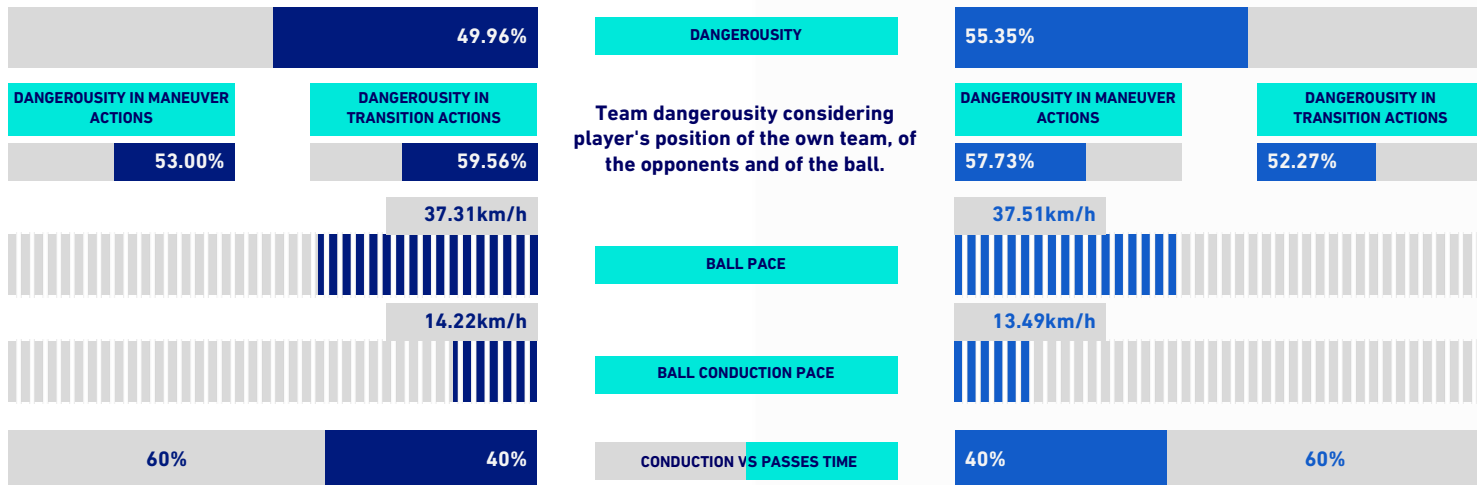

SPEZIA

1 - 2

HELLAS VERONA

HELLAS VERONA FC

VIRTUAL COACH

TEAM INDICATORS

Team dangerosity considering player's position of the own team, of the opponents and of the ball.

RECORDMEN