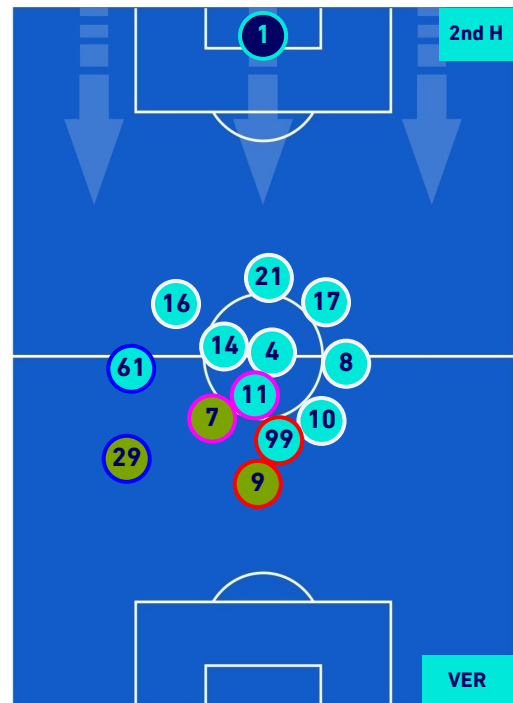

SPEZIA

1 - 2

HELLAS VERONA

PLAYERS AVERAGE POSITION [BALL POSSESSION]

Legend:

- 1st Substitution (Red circle)
- 2nd Substitution (Green circle)
- 3rd Substitution (Blue circle)
- Player in (Red circle)
- Player in (Green circle)
- Player in (Blue circle)

- Player out (Red circle)
- Player out (Green circle)
- Player out (Blue circle)

- Player in / out (Red square)
- Player in / out (Green square)