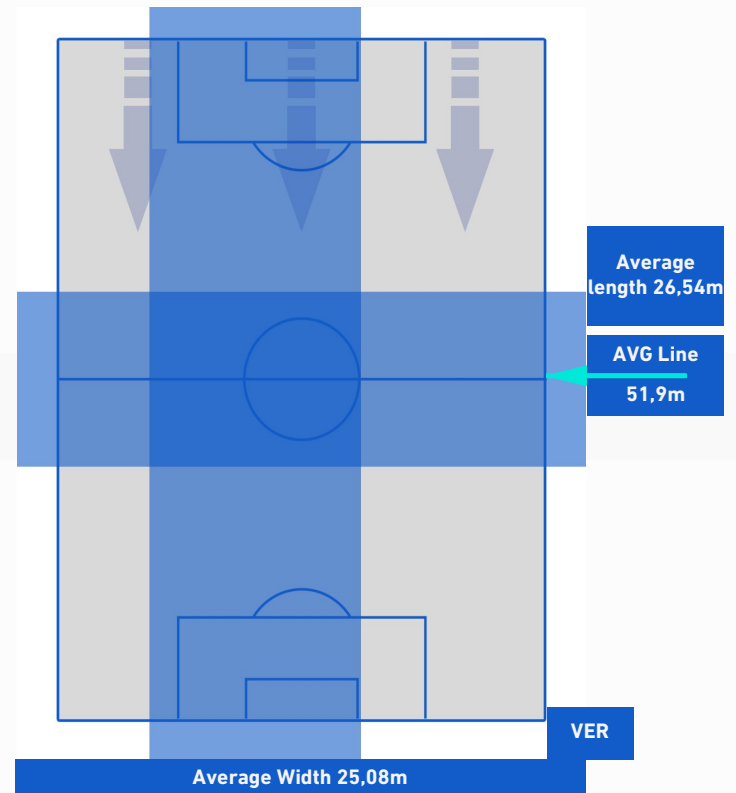

- Player in / out
- Player in / out

SPEZIA

1 - 2

HELLAS VERONA

TEAM'S DEFENSE POSITION 1st H

TEAM'S DEFENSE POSITION 2nd H

SPEZIA

1 - 2

HELLAS VERONA

TEAM'S DEFENSE POSITION [BALL POSSESSION]

TEAM'S DEFENSE POSITION [NO BALL POSSESSION]

SPEZIA

1 - 2

HELLAS VERONA

ATTACKING PLAYS MAP

32	Attacking Plays	54
9	Total Attempts	22
5	Scoring Chances	15