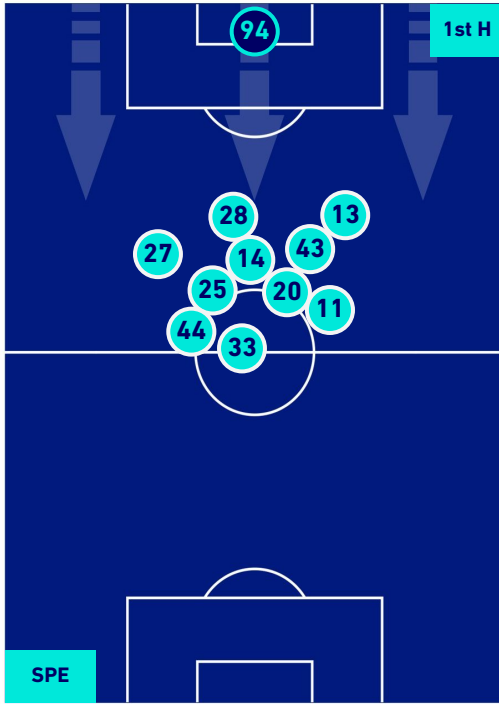

SPEZIA

1 - 2

HELLAS VERONA

HEATMAP

SPEZIA

1-2

HELLAS VERONA

PLAYERS AVERAGE POSITION

Legend:

- 1st Substitution Player in
- 2nd Substitution Player in
- 3rd Substitution Player in

- Player out
- Player out
- Player out

- Player in / out
- Player in / out

- Player in / out
- Player in / out