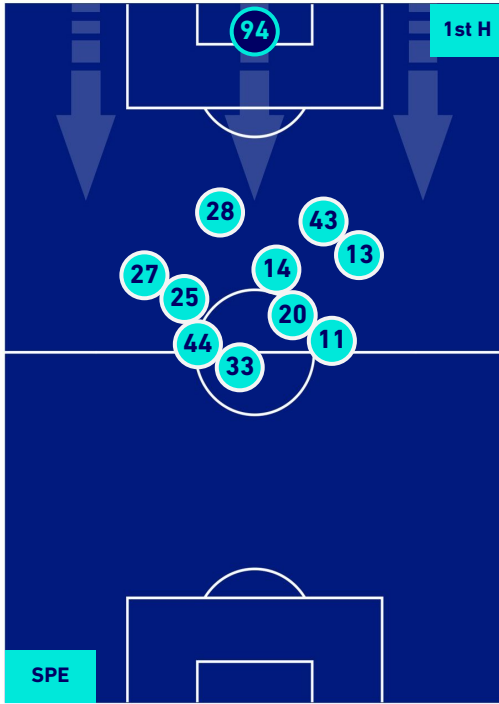

SPEZIA

1 - 2

HELLAS VERONA

PLAYERS AVERAGE POSITION [BALL POSSESSION]

Legend:

- 1st Substitution (Red circle)
- 2nd Substitution (Green circle)
- 3rd Substitution (Blue circle)
- Player in (Red circle)
- Player in (Green circle)
- Player in (Blue circle)

- Player out (Red circle)
- Player out (Green circle)
- Player out (Blue circle)

- Player in / out (Red square)
- Player in / out (Green square)