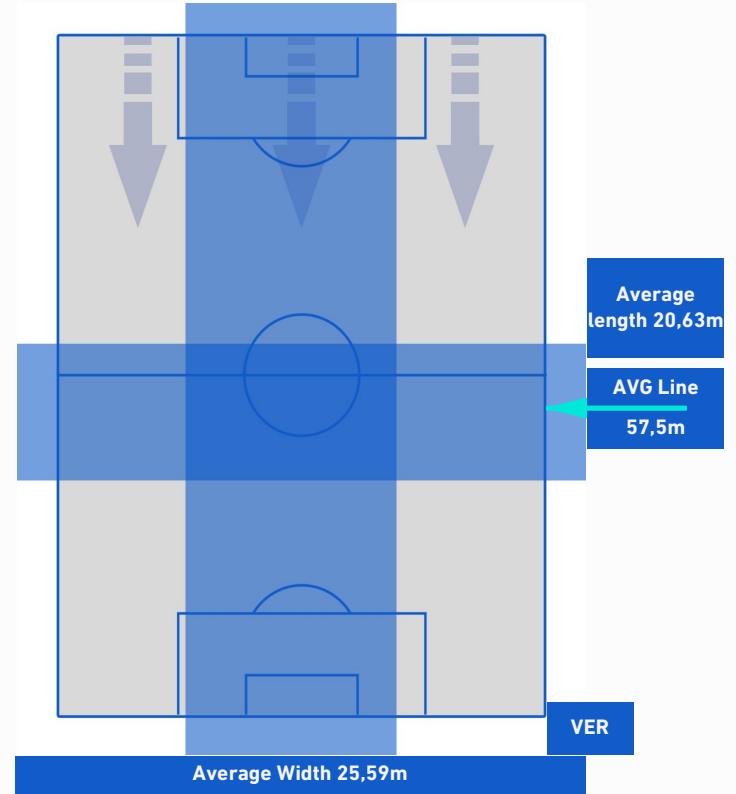

- Player in / out
- Player in / out

SPEZIA

1 - 2

HELLAS VERONA

TEAM'S DEFENSE POSITION 1st H

TEAM'S DEFENSE POSITION 2nd H

SPEZIA

1 - 2

HELLAS VERONA

TEAM'S DEFENSE POSITION [BALL POSSESSION]

TEAM'S DEFENSE POSITION [NO BALL POSSESSION]

SPEZIA

1 - 2

HELLAS VERONA

ATTACKING PLAYS MAP

32	Attacking Plays	54
9	Total Attempts	22
5	Scoring Chances	15