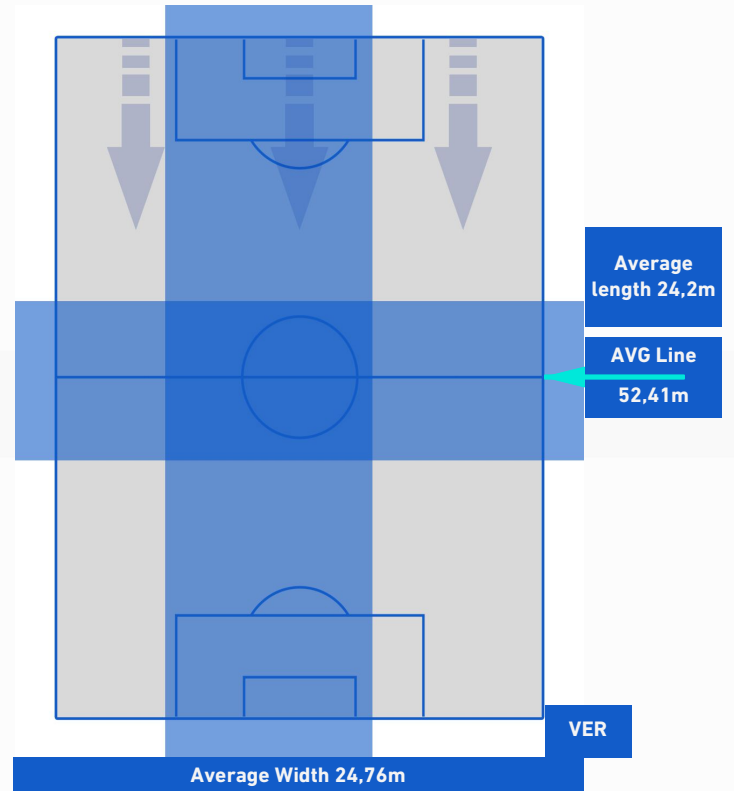

- Player in / out
- Player in / out

SPEZIA

1 - 2

HELLAS VERONA

TEAM'S DEFENSE POSITION 1st H

TEAM'S DEFENSE POSITION 2nd H

SPEZIA

1 - 2

HELLAS VERONA

TEAM'S DEFENSE POSITION [BALL POSSESSION]

TEAM'S DEFENSE POSITION [NO BALL POSSESSION]

SPEZIA

1 - 2

HELLAS VERONA

ATTACKING PLAYS MAP

32	Attacking Plays	54
9	Total Attempts	22
5	Scoring Chances	15