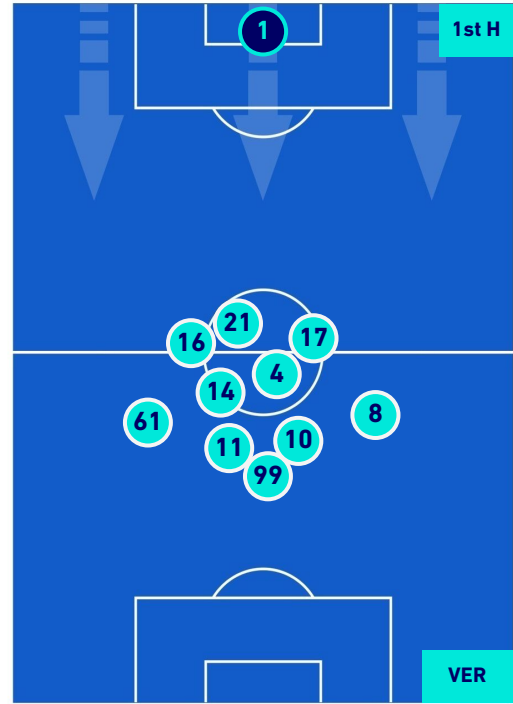

SPEZIA

1 - 2

HELLAS VERONA

PLAYERS AVERAGE POSITION [BALL POSSESSION]

Legend:

- 1st Substitution (Red circle)
- 2nd Substitution (Green circle)
- 3rd Substitution (Blue circle)
- Player in (Red circle)
- Player in (Green circle)
- Player in (Blue circle)

- Player out (Red circle)
- Player out (Green circle)
- Player out (Blue circle)

- Player in / out (Red square)
- Player in / out (Green square)