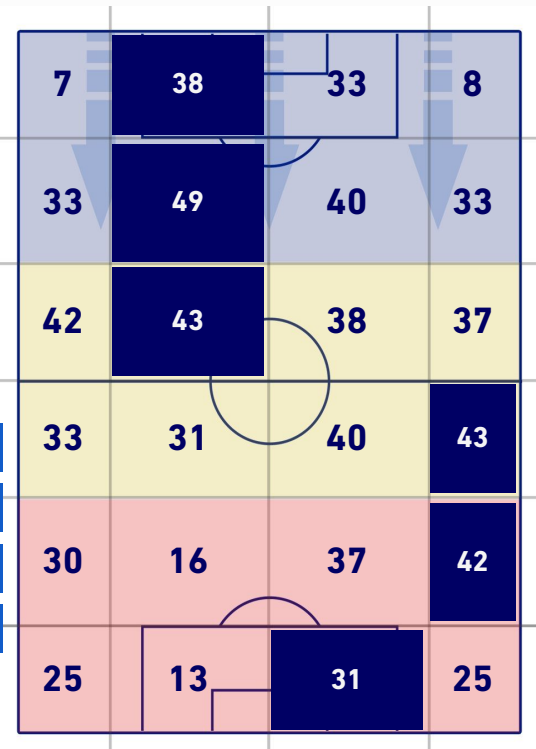

HELLAS VERONA

TEAM'S DEFENSE POSITION [BALL POSSESSION]

TEAM'S DEFENSE POSITION [NO BALL POSSESSION]

SPEZIA

1 - 2

HELLAS VERONA

ATTACKING PLAYS MAP

32	Attacking Plays	54
9	Total Attempts	22
5	Scoring Chances	15

ATTEMPTS MAP

1	Goals	2
3	On target	5
5	Off target	11
1	Blocked	6

TOUCH MAP

583	Total Balls Played	767
241	DEFENSIVE	241
213	MIDFIELD	307
129	ATTACK ZONE	219

19	Touch in Attacks zone	44	
M. ERLIC	5	12	D. LAZOVIC
G. MAGGIORE	3	7	G. SIMEONE
J. KIWIOR	2	6	G. CAPRARI