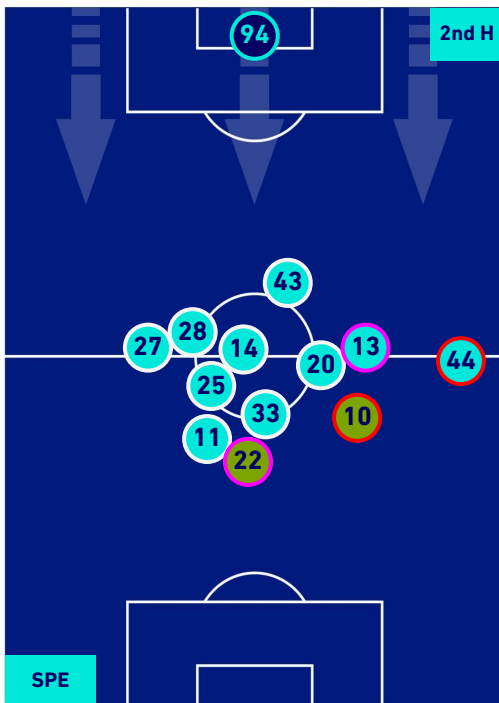

SPEZIA

1 - 2

HELLAS VERONA

PLAYERS AVERAGE POSITION [BALL POSSESSION]

Legend:

- 1st Substitution (Red circle)
- 2nd Substitution (Green circle)
- 3rd Substitution (Blue circle)
- Player in (Red circle)
- Player in (Green circle)
- Player in (Blue circle)

- Player out (Red circle)
- Player out (Green circle)
- Player out (Blue circle)

- Player in / out (Red square)
- Player in / out (Green square)