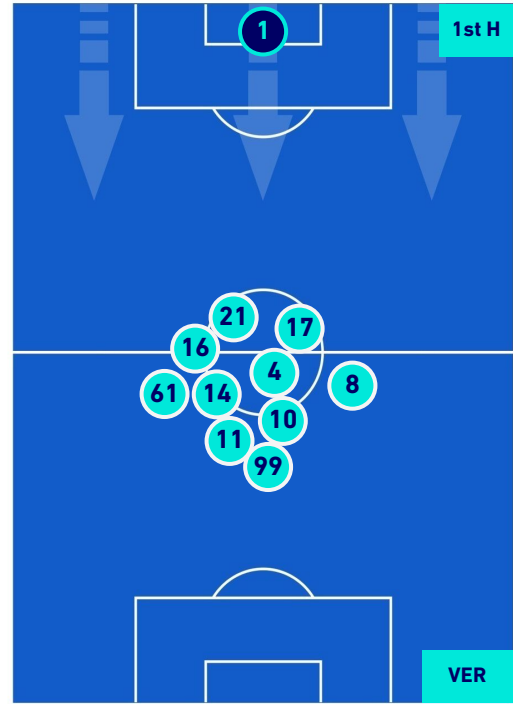

SPEZIA

1 - 2

HELLAS VERONA

HEATMAP

SPEZIA

1-2

HELLAS VERONA

PLAYERS AVERAGE POSITION

Legend:

- 1st Substitution Player in
- 2nd Substitution Player in
- 3rd Substitution Player in

- Player out
- Player out
- Player out

- Player in / out
- Player in / out

- Player in / out
- Player in / out