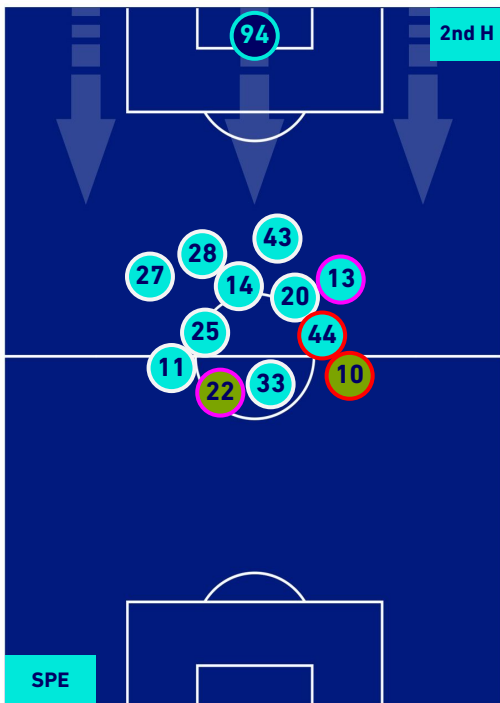

SPEZIA

1 - 2

HELLAS VERONA

PLAYERS AVERAGE POSITION [BALL POSSESSION]

Legend:

- 1st Substitution (Red circle)
- 2nd Substitution (Green circle)
- 3rd Substitution (Blue circle)
- Player in (Red circle)
- Player in (Green circle)
- Player in (Blue circle)

- Player out (Red circle)
- Player out (Green circle)
- Player out (Blue circle)

- Player in / out (Red square)
- Player in / out (Green square)

- Player in / out (Red circle)
- Player in / out (Green circle)

SPEZIA

1-2

HELLAS VERONA

PLAYERS AVERAGE POSITION [NO BALL POSSESSION]

Legend:

- 1st Substitution Player in
- 2nd Substitution Player in
- 3rd Substitution Player in

- Player out
- Player out
- Player out

- Player in / out
- Player in / out