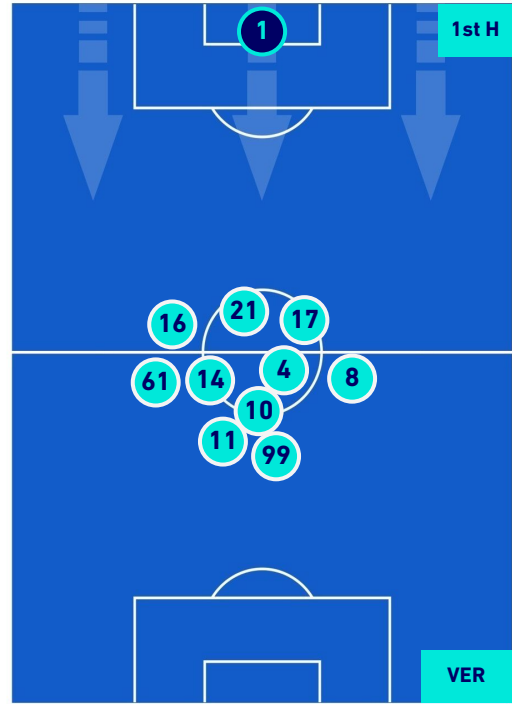

SPEZIA

1 - 2

HELLAS VERONA

PLAYERS AVERAGE POSITION [BALL POSSESSION]

Legend:

- 1st Substitution (Red circle)
- 2nd Substitution (Green circle)
- 3rd Substitution (Blue circle)
- Player in (Red circle)
- Player in (Green circle)
- Player in (Blue circle)

- Player out (Red circle)
- Player out (Green circle)
- Player out (Blue circle)

- Player in / out (Red square)
- Player in / out (Green square)

- Player in / out (Red circle)
- Player in / out (Green circle)

SPEZIA

1-2

HELLAS VERONA

PLAYERS AVERAGE POSITION [NO BALL POSSESSION]

Legend:

- 1st Substitution Player in
- 2nd Substitution Player in
- 3rd Substitution Player in

- Player out
- Player out
- Player out

- Player in / out
- Player in / out