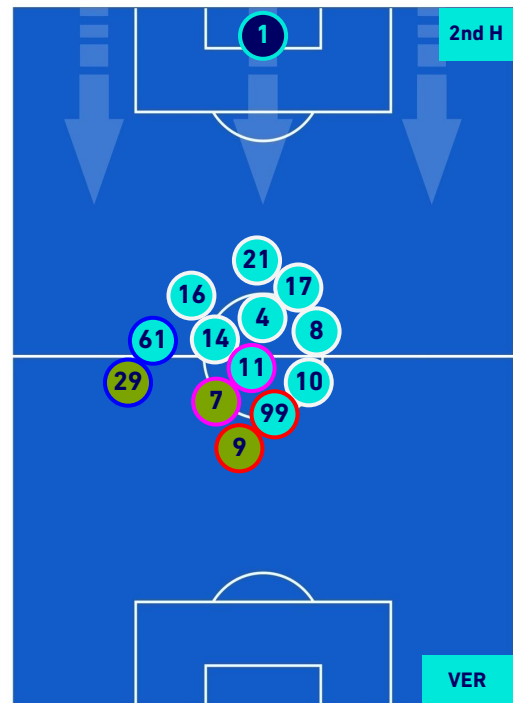

SPEZIA

1 - 2

HELLAS VERONA

HEATMAP

SPEZIA

1-2

HELLAS VERONA

PLAYERS AVERAGE POSITION

Legend:

- 1st Substitution Player in
- 2nd Substitution Player in
- 3rd Substitution Player in

- Player out
- Player out
- Player out

- Player in / out
- Player in / out

- Player in / out
- Player in / out