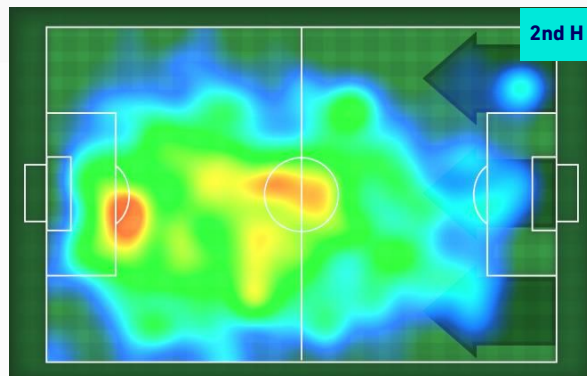

La Spezia 06/01/2022 ALBERTO PICCO STADIUM - 14:30

SPEZIA

1 - 2

HELLAS VERONA

HELLAS VERONA FC

KEY PLAYERS

MARTIN ERLIC 28

Position	Defender
Games in Serie A	40
Goals in Serie A	4
Date of birth	24/01/1998
Nationality	CRO

Jog 22% - Run 69% - Sprint 9% **Km 11.055**

2.477	7.658	0.92

Mvp Stats

Minutes Played	95'
Goals	1
Attempts	4
Attempts on target (goals)	2(1)
Balls Played	36
Passes Completed	11
Passes Completed/Attempted (%)	73%
Recoveries	1

GIANLUCA CAPRARI 10

Position	Forward
Games in Serie A	196
Goals in Serie A	38
Date of birth	30/07/1993
Nationality	ITA

Jog 23% - Run 67% - Sprint 10% **Km 10.514**

2.444	7.052	1.018

Mvp Stats

Minutes Played	95'
Goals	2
Scoring Chances	3
Attempts	3
Attempts on target (goals)	2(2)
Balls Played	71
Passes Completed	35
Passes Completed/Attempted (%)	80%
Key Passes	3
Recoveries	8
Fouls Suffered	2

HeatMap

HeatMap