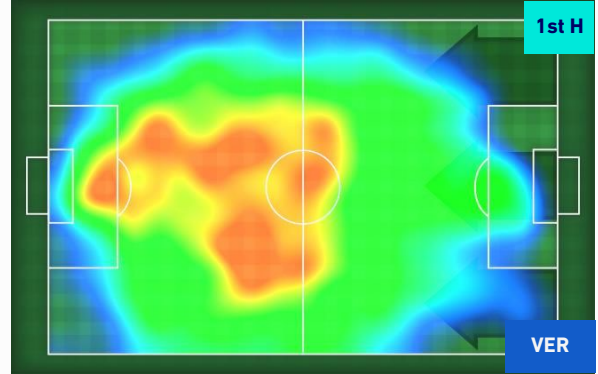

SPEZIA

1 - 2

HELLAS VERONA

HEATMAP

SPEZIA

1-2

HELLAS VERONA

PLAYERS AVERAGE POSITION