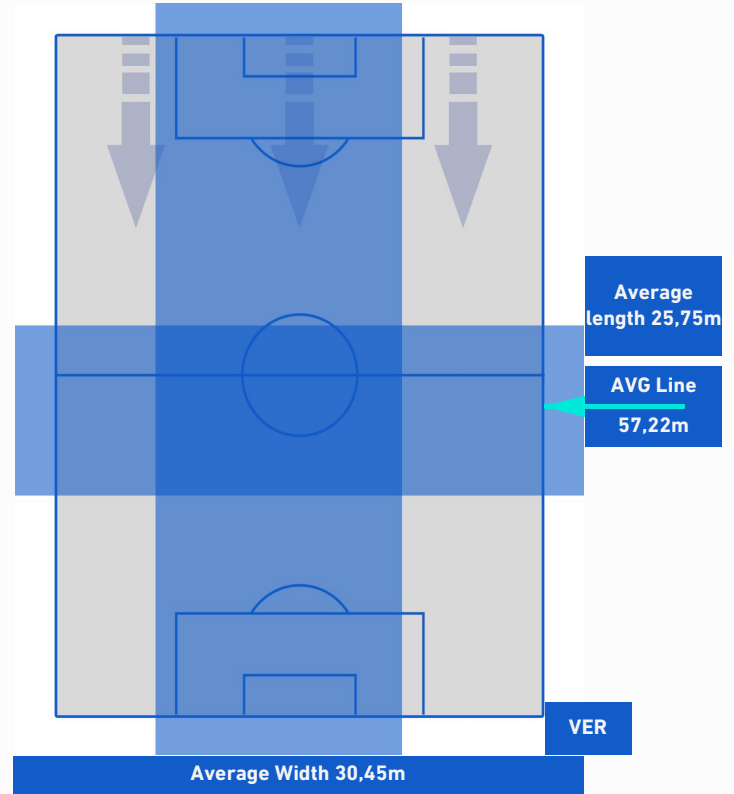

- Player in / out
- Player in / out

SPEZIA

1 - 2

HELLAS VERONA

TEAM'S DEFENSE POSITION 1st H

TEAM'S DEFENSE POSITION 2nd H

SPEZIA

1 - 2

HELLAS VERONA

TEAM'S DEFENSE POSITION [BALL POSSESSION]

TEAM'S DEFENSE POSITION [NO BALL POSSESSION]

SPEZIA

1 - 2

HELLAS VERONA

ATTACKING PLAYS MAP

32	Attacking Plays	54
9	Total Attempts	22
5	Scoring Chances	15