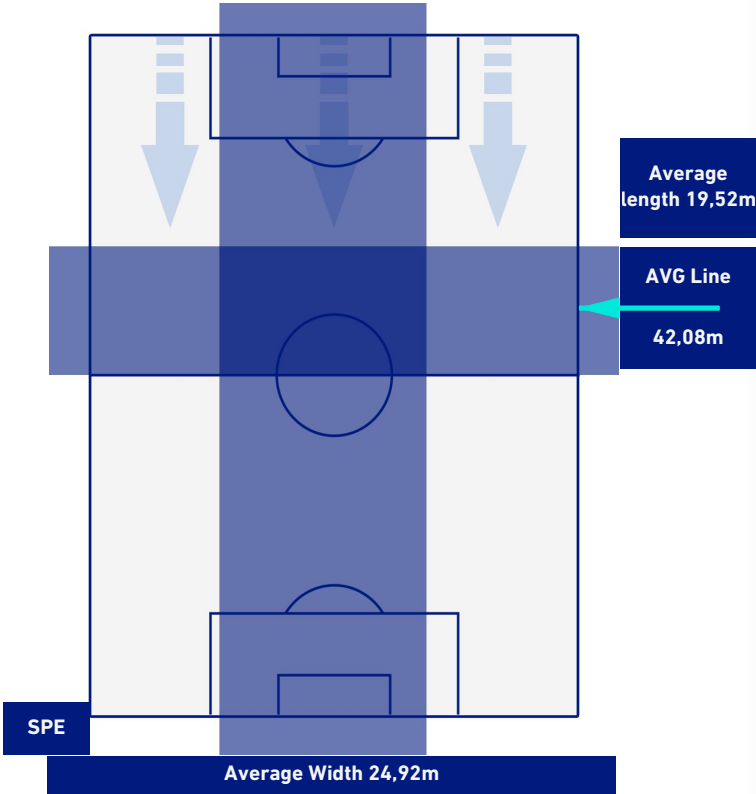

- Player in / out
- Player in / out

SPEZIA

1 - 2

HELLAS VERONA

TEAM'S DEFENSE POSITION 1st H

TEAM'S DEFENSE POSITION 2nd H

SPEZIA

1 - 2

HELLAS VERONA

TEAM'S DEFENSE POSITION [BALL POSSESSION]

TEAM'S DEFENSE POSITION [NO BALL POSSESSION]

SPEZIA

1 - 2

HELLAS VERONA

ATTACKING PLAYS MAP

32	Attacking Plays	54
9	Total Attempts	22
5	Scoring Chances	15