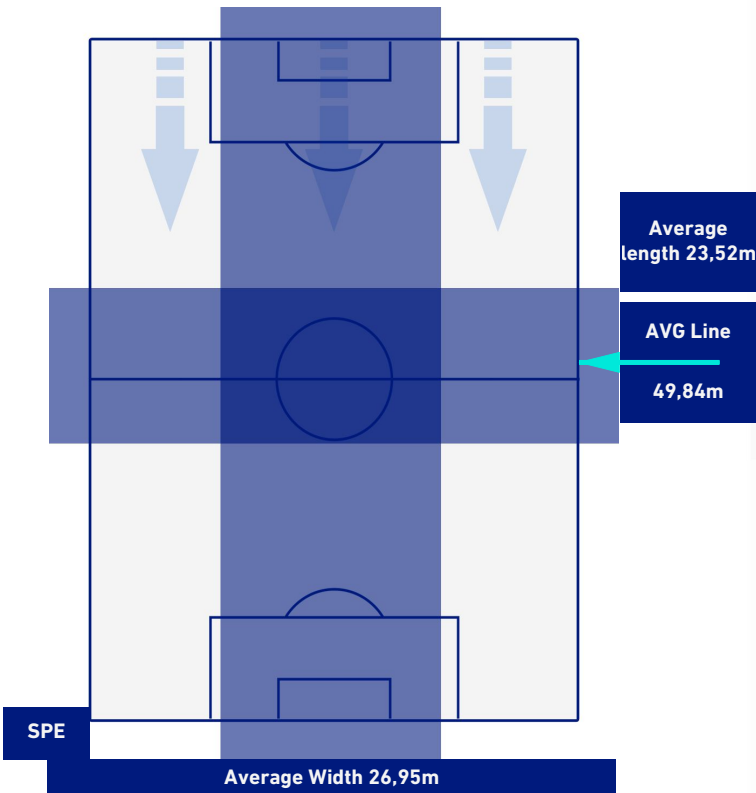

- Player in / out
- Player in / out

SPEZIA

1 - 2

HELLAS VERONA

TEAM'S DEFENSE POSITION 1st H

TEAM'S DEFENSE POSITION 2nd H

SPEZIA

1 - 2

HELLAS VERONA

TEAM'S DEFENSE POSITION [BALL POSSESSION]

TEAM'S DEFENSE POSITION [NO BALL POSSESSION]

SPEZIA

1 - 2

HELLAS VERONA

ATTACKING PLAYS MAP

32	Attacking Plays	54
9	Total Attempts	22
5	Scoring Chances	15