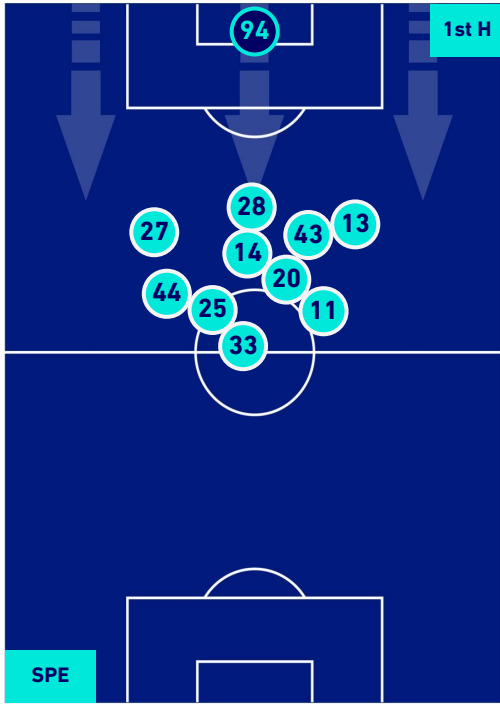

SPEZIA

1 - 2

HELLAS VERONA

PLAYERS AVERAGE POSITION [BALL POSSESSION]

Legend:

- 1st Substitution (Red circle)
- 2nd Substitution (Green circle)
- 3rd Substitution (Blue circle)
- Player in (Red circle)
- Player in (Green circle)
- Player in (Blue circle)

- Player out (Red circle)
- Player out (Green circle)
- Player out (Blue circle)

- Player in / out (Red square)
- Player in / out (Green square)

- Player in / out (Red circle)
- Player in / out (Green circle)

SPEZIA

1-2

HELLAS VERONA

PLAYERS AVERAGE POSITION [NO BALL POSSESSION]

Legend:

- 1st Substitution Player in
- 2nd Substitution Player in
- 3rd Substitution Player in

- Player out
- Player out
- Player out

- Player in / out
- Player in / out