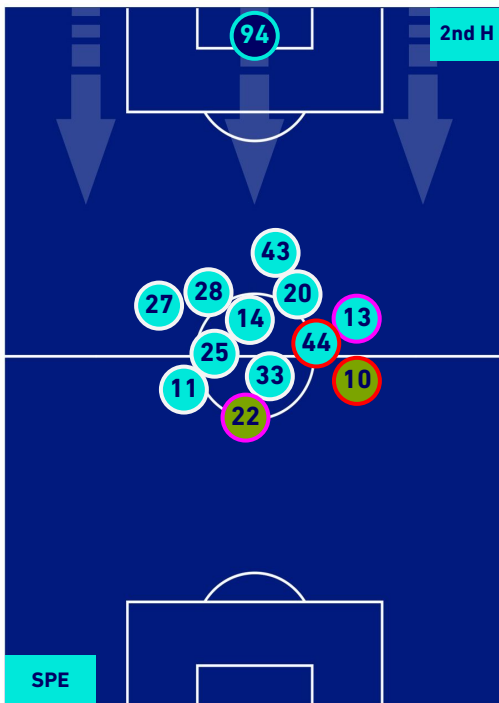

SPEZIA

1 - 2

HELLAS VERONA

HEATMAP

SPEZIA

1-2

HELLAS VERONA

PLAYERS AVERAGE POSITION

Legend:

- 1st Substitution Player in
- 2nd Substitution Player in
- 3rd Substitution Player in

- Player out
- Player out
- Player out

- Player in / out
- Player in / out

- Player in / out
- Player in / out