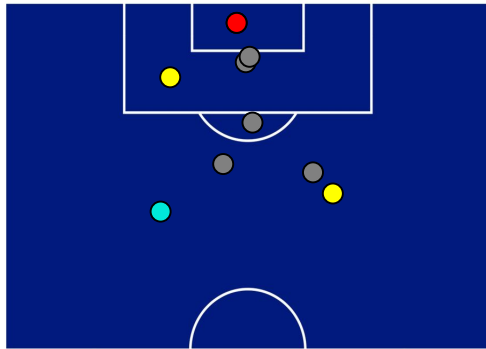

SPEZIA

1-2

HELLAS VERONA

PLAYERS AVERAGE POSITION [NO BALL POSSESSION]

Legend:

- 1st Substitution Player in
- 2nd Substitution Player in
- 3rd Substitution Player in

- Player out
- Player out
- Player out

- Player in / out
- Player in / out

- Player in / out
- Player in / out

SPEZIA

1 - 2

HELLAS VERONA

TEAM'S DEFENSE POSITION 1st H

TEAM'S DEFENSE POSITION 2nd H

SPEZIA

1 - 2

HELLAS VERONA

TEAM'S DEFENSE POSITION [BALL POSSESSION]

TEAM'S DEFENSE POSITION [NO BALL POSSESSION]

SPEZIA

1 - 2

HELLAS VERONA

ATTACKING PLAYS MAP

32	Attacking Plays	54
9	Total Attempts	22
5	Scoring Chances	15

ATTEMPTS MAP

1	Goals	2
3	On target	5
5	Off target	11
1	Blocked	6

TOUCH MAP

583	Total Balls Played	767
241	DEFENSIVE	241
213	MIDFIELD	307
129	ATTACK ZONE	219

19	Touch in Attacks zone	44	
M. ERLIC	5	12	D. LAZOVIC
G. MAGGIORE	3	7	G. SIMEONE
J. KIWIOR	2	6	G. CAPRARI