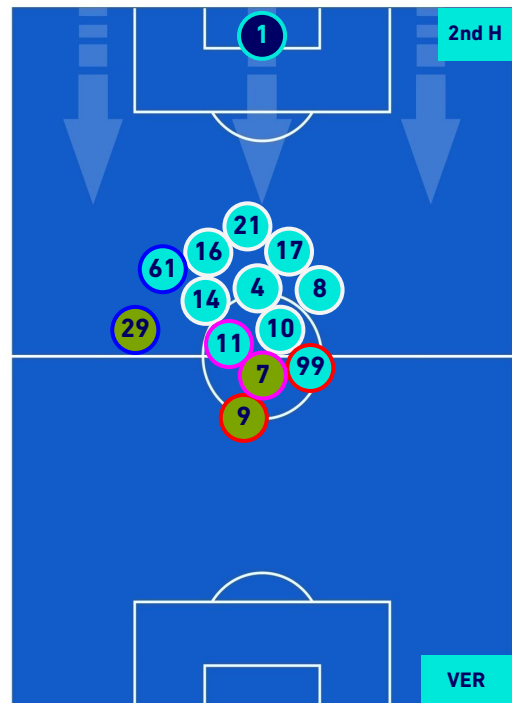

SPEZIA

1 - 2

HELLAS VERONA

PLAYERS AVERAGE POSITION [BALL POSSESSION]

Legend:

- 1st Substitution (Red circle)
- 2nd Substitution (Green circle)
- 3rd Substitution (Blue circle)
- Player in (Red circle)
- Player in (Green circle)
- Player in (Blue circle)

- Player out (Red circle)
- Player out (Green circle)
- Player out (Blue circle)

- Player in / out (Red square)
- Player in / out (Green square)

- Player in / out (Red circle)
- Player in / out (Green circle)

SPEZIA

1-2

HELLAS VERONA

PLAYERS AVERAGE POSITION [NO BALL POSSESSION]

Legend:

- 1st Substitution Player in
- 2nd Substitution Player in
- 3rd Substitution Player in

- Player out
- Player out
- Player out

- Player in / out
- Player in / out