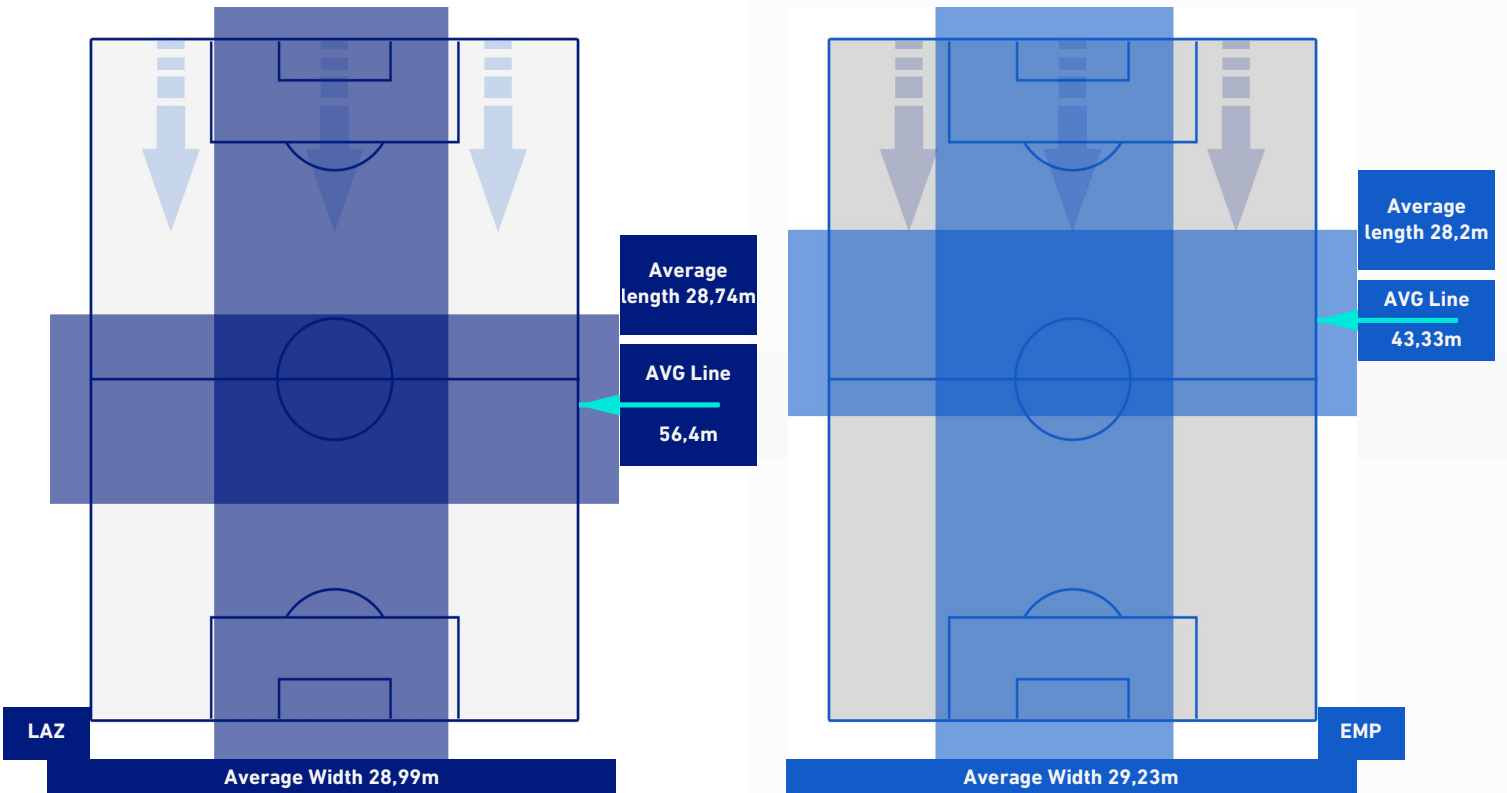

- Player in / out
- Player in / out
- Player in / out
- Player in / out
- Player in / out

LAZIO

3-3

EMPOLI

TEAM'S DEFENSE POSITION 1st H

TEAM'S DEFENSE POSITION 2nd H

LAZIO

3-3

EMPOLI

TEAM'S DEFENSE POSITION [BALL POSSESSION]

TEAM'S DEFENSE POSITION [NO BALL POSSESSION]

LAZIO

3-3

EMPOLI

ATTACKING PLAYS MAP

56	Attacking Plays	26
23	Total Attempts	11
14	Scoring Chances	6