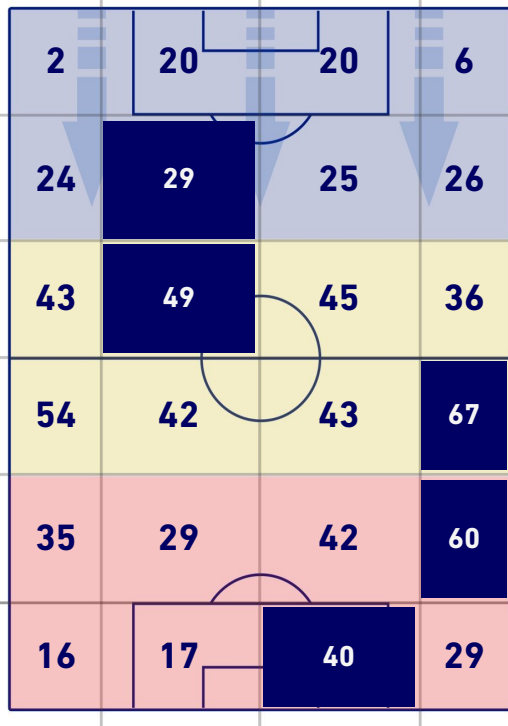

- Player in / out
- Player in / out
- Player in / out
- Player in / out
- Player in / out

LAZIO

3-3

EMPOLI

TEAM'S DEFENSE POSITION 1st H

TEAM'S DEFENSE POSITION 2nd H

LAZIO

3-3

EMPOLI

TEAM'S DEFENSE POSITION [BALL POSSESSION]

TEAM'S DEFENSE POSITION [NO BALL POSSESSION]

LAZIO

3-3

EMPOLI

ATTACKING PLAYS MAP

56	Attacking Plays	26
23	Total Attempts	11
14	Scoring Chances	6

ATTEMPTS MAP

3	Goals	3
10	On target	4
10	Off target	3
3	Blocked	4

TOUCH MAP

799	Total Balls Played	562
152	DEFENSIVE	290
379	MIDFIELD	185
268	ATTACK ZONE	87

57	Touch in Attacks zone	22	
C. IMMOBILE	17	10	F. DI FRANCESCO
MILINKOVIC-SAVIC	15	3	N. BAJRAMI
FELIPE ANDERSON	7	3	A. LA MANTIA