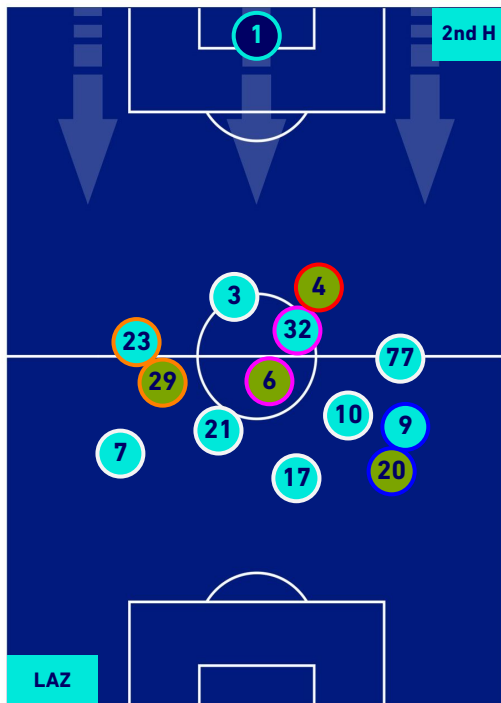

PLAYERS AVERAGE POSITION

Legend:

- 1st Substitution Player in
- 2nd Substitution Player in
- 3rd Substitution Player in
- 4th Substitution Player in
- 5th Substitution Player in

- Player out
- Player out
- Player out
- Player out
- Player out

- Player in / out
- Player in / out
- Player in / out
- Player in / out
- Player in / out

-
-
-
-
-

LAZIO

3-3

EMPOLI

PLAYERS AVERAGE POSITION [BALL POSSESSION]

Legend:

- 1st Substitution Player in
- 2nd Substitution Player in
- 3rd Substitution Player in
- 4th Substitution Player in
- 5th Substitution Player in

- Player out
- Player out
- Player out
- Player out
- Player out

- Player in / out
- Player in / out
- Player in / out
- Player in / out
- Player in / out

-
-
-
-
-

LAZIO

3-3

EMPOLI

PLAYERS AVERAGE POSITION [NO BALL POSSESSION]

- Legend:
- 1st Substitution ● Player in
 - 2nd Substitution ● Player in
 - 3rd Substitution ● Player in
 - 4th Substitution ● Player in
 - 5th Substitution ● Player in
 - Player out
 - Player out
 - Player out
 - Player out
 - Player out