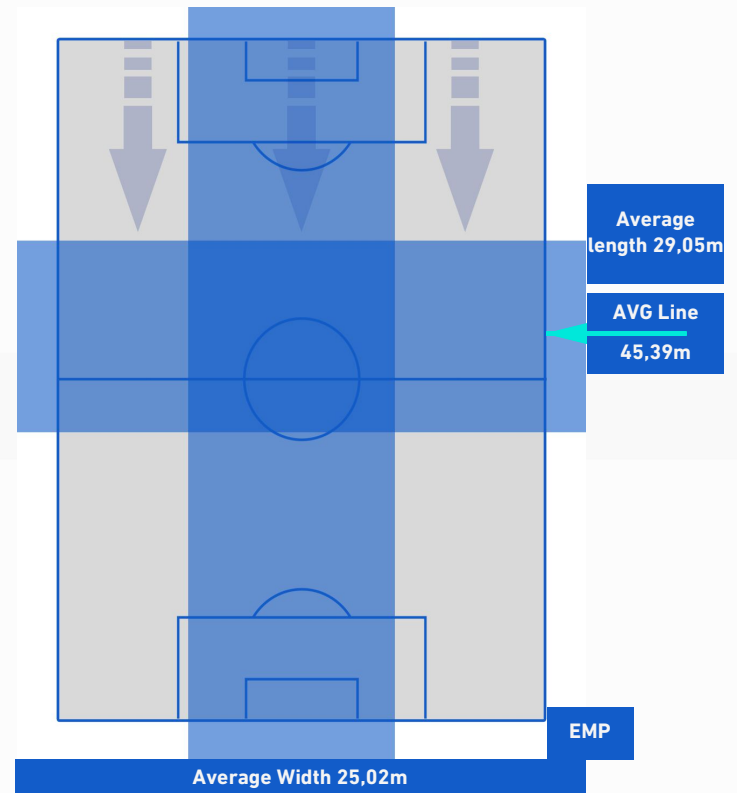

- Player in / out
- Player in / out
- Player in / out
- Player in / out
- Player in / out

LAZIO

3-3

EMPOLI

TEAM'S DEFENSE POSITION 1st H

TEAM'S DEFENSE POSITION 2nd H

LAZIO

3-3

EMPOLI

TEAM'S DEFENSE POSITION [BALL POSSESSION]

TEAM'S DEFENSE POSITION [NO BALL POSSESSION]

LAZIO

3-3

EMPOLI

ATTACKING PLAYS MAP

56	Attacking Plays	26
23	Total Attempts	11
14	Scoring Chances	6