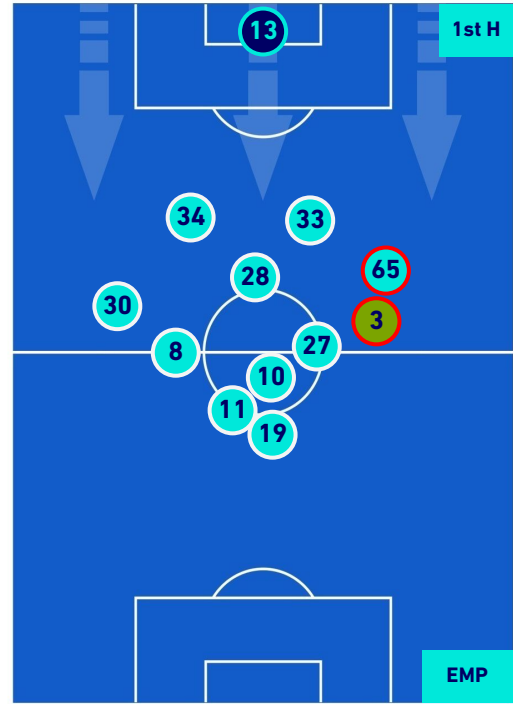

PLAYERS AVERAGE POSITION

Legend:

- 1st Substitution Player in
- 2nd Substitution Player in
- 3rd Substitution Player in
- 4th Substitution Player in
- 5th Substitution Player in

- Player out
- Player out
- Player out
- Player out
- Player out

- Player in / out
- Player in / out
- Player in / out
- Player in / out
- Player in / out

-
-
-
-
-

LAZIO

3-3

EMPOLI

PLAYERS AVERAGE POSITION [BALL POSSESSION]

Legend:

- 1st Substitution Player in
- 2nd Substitution Player in
- 3rd Substitution Player in
- 4th Substitution Player in
- 5th Substitution Player in

- Player out
- Player out
- Player out
- Player out
- Player out

- Player in / out
- Player in / out
- Player in / out
- Player in / out
- Player in / out

-
-
-
-
-

LAZIO

3-3

EMPOLI

PLAYERS AVERAGE POSITION [NO BALL POSSESSION]

- Legend:
- 1st Substitution ● Player in
 - 2nd Substitution ● Player in
 - 3rd Substitution ● Player in
 - 4th Substitution ● Player in
 - 5th Substitution ● Player in
 - Player out
 - Player out
 - Player out
 - Player out
 - Player out