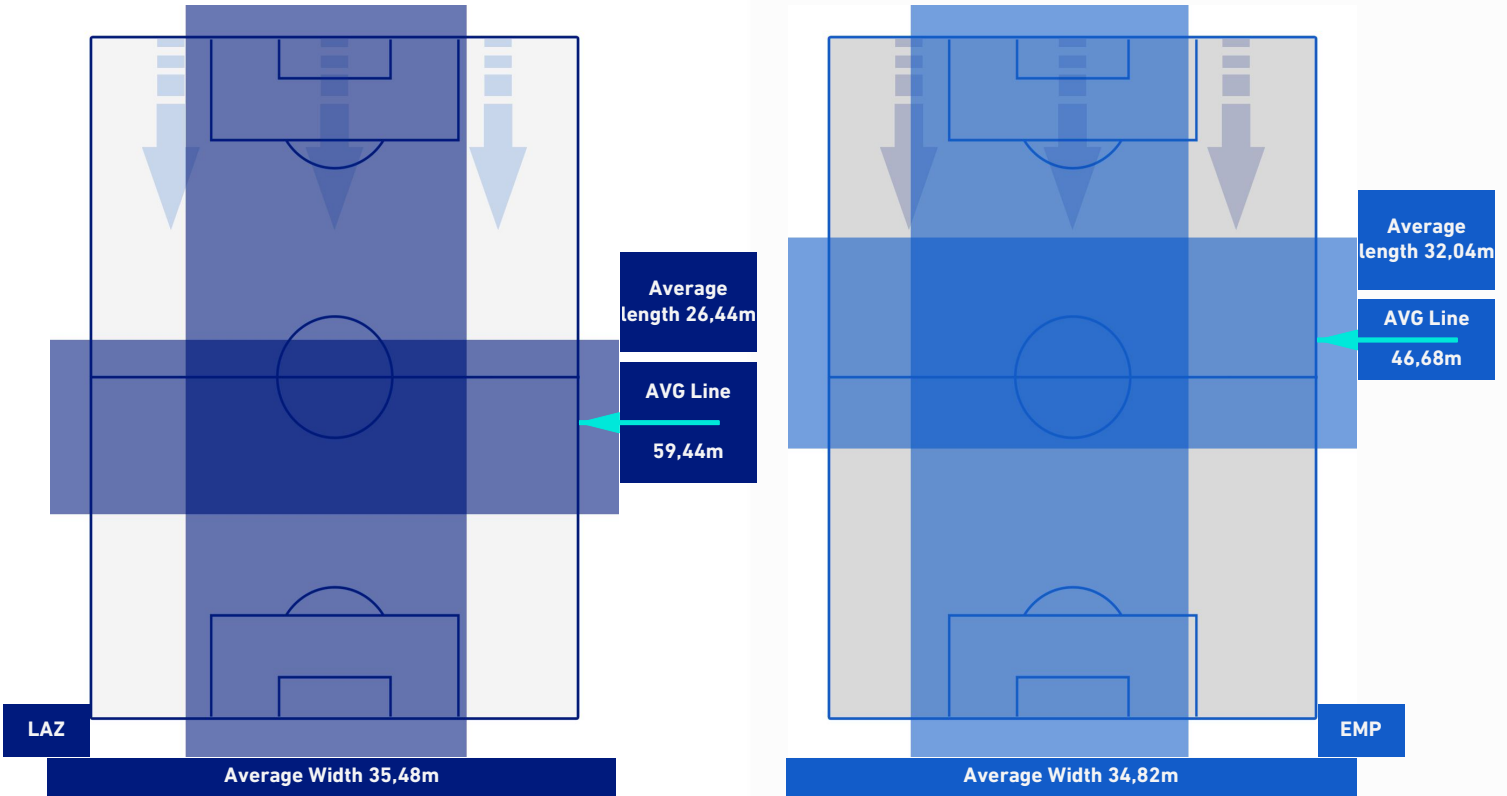

- Player in / out
- Player in / out
- Player in / out
- Player in / out
- Player in / out

LAZIO

3-3

EMPOLI

TEAM'S DEFENSE POSITION 1st H

TEAM'S DEFENSE POSITION 2nd H

LAZIO

3-3

EMPOLI

TEAM'S DEFENSE POSITION [BALL POSSESSION]

TEAM'S DEFENSE POSITION [NO BALL POSSESSION]

LAZIO

3-3

EMPOLI

ATTACKING PLAYS MAP

56	Attacking Plays	26
23	Total Attempts	11
14	Scoring Chances	6