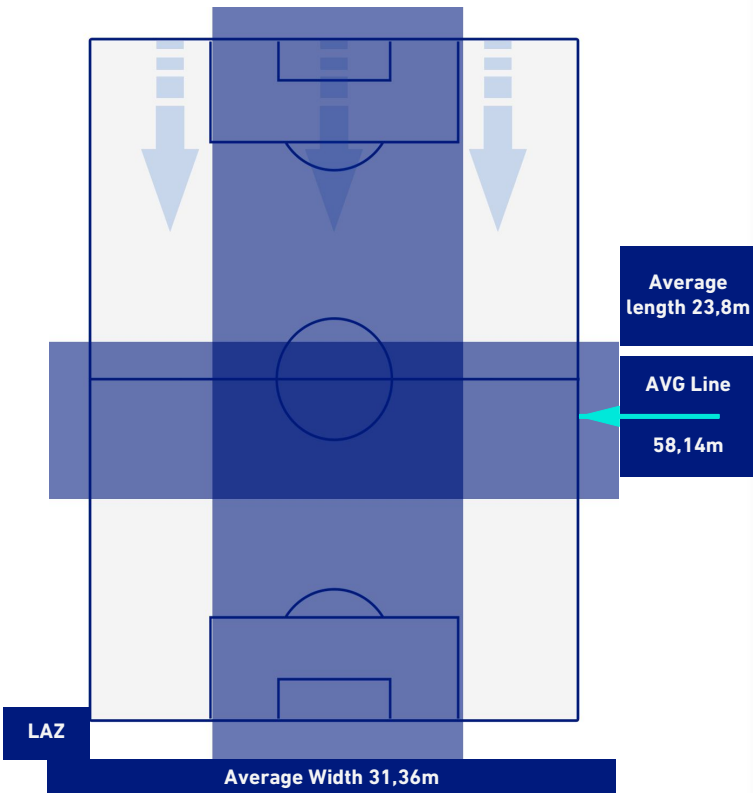

- Player in / out
- Player in / out
- Player in / out
- Player in / out
- Player in / out

LAZIO

3-3

EMPOLI

TEAM'S DEFENSE POSITION 1st H

TEAM'S DEFENSE POSITION 2nd H

LAZIO

3-3

EMPOLI

TEAM'S DEFENSE POSITION [BALL POSSESSION]

TEAM'S DEFENSE POSITION [NO BALL POSSESSION]

LAZIO

3-3

EMPOLI

ATTACKING PLAYS MAP

56	Attacking Plays	26
23	Total Attempts	11
14	Scoring Chances	6