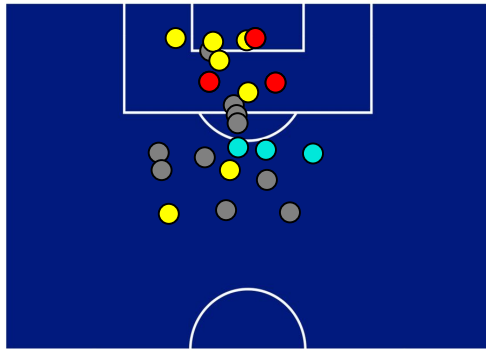

- Player in / out
- Player in / out
- Player in / out
- Player in / out
- Player in / out

LAZIO

3-3

EMPOLI

TEAM'S DEFENSE POSITION 1st H

TEAM'S DEFENSE POSITION 2nd H

LAZIO

3-3

EMPOLI

TEAM'S DEFENSE POSITION [BALL POSSESSION]

TEAM'S DEFENSE POSITION [NO BALL POSSESSION]

LAZIO

3-3

EMPOLI

ATTACKING PLAYS MAP

56	Attacking Plays	26
23	Total Attempts	11
14	Scoring Chances	6

ATTEMPTS MAP

3	Goals	3
10	On target	4
10	Off target	3
3	Blocked	4

TOUCH MAP

799	Total Balls Played	562
152	DEFENSIVE	290
379	MIDFIELD	185
268	ATTACK ZONE	87

57	Touch in Attacks zone	22	
C. IMMOBILE	17	10	F. DI FRANCESCO
MILINKOVIC-SAVIC	15	3	N. BAJRAMI
FELIPE ANDERSON	7	3	A. LA MANTIA