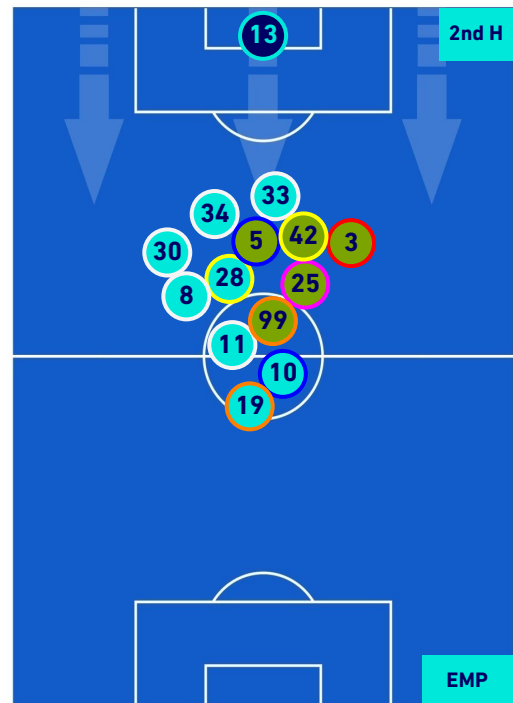

Roma 06/01/2022 OLIMPICO STADIUM - 14:30

LAZIO

3-3

EMPOLI

HEATMAP

LAZIO

3-3

EMPOLI

PLAYERS AVERAGE POSITION

Legend:

- 1st Substitution Player in
- 2nd Substitution Player in
- 3rd Substitution Player in
- 4th Substitution Player in
- 5th Substitution Player in

- Player out
- Player out
- Player out
- Player out
- Player out