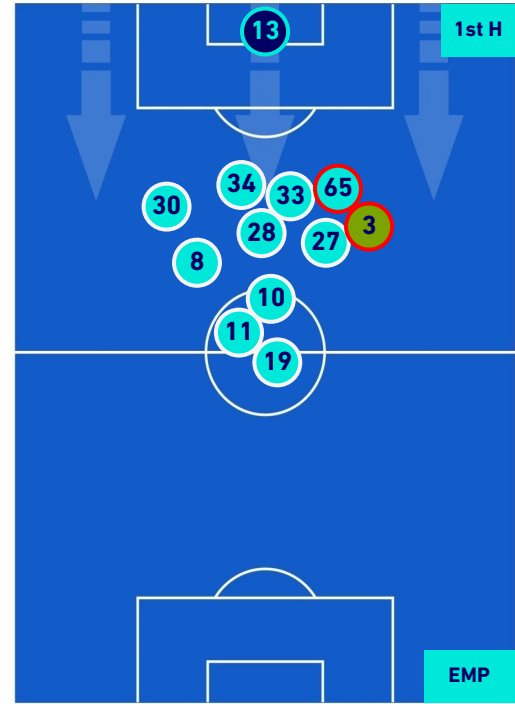

PLAYERS AVERAGE POSITION

Legend:

- 1st Substitution Player in
- 2nd Substitution Player in
- 3rd Substitution Player in
- 4th Substitution Player in
- 5th Substitution Player in

- Player out
- Player out
- Player out
- Player out
- Player out

- Player in / out
- Player in / out
- Player in / out
- Player in / out
- Player in / out

-
-
-
-
-

LAZIO

3-3

EMPOLI

PLAYERS AVERAGE POSITION [BALL POSSESSION]

Legend:

- 1st Substitution Player in
- 2nd Substitution Player in
- 3rd Substitution Player in
- 4th Substitution Player in
- 5th Substitution Player in

- Player out
- Player out
- Player out
- Player out
- Player out

- Player in / out
- Player in / out
- Player in / out
- Player in / out
- Player in / out

-
-
-
-
-

LAZIO

3-3

EMPOLI

PLAYERS AVERAGE POSITION [NO BALL POSSESSION]

- Legend:
- 1st Substitution ● Player in
 - 2nd Substitution ● Player in
 - 3rd Substitution ● Player in
 - 4th Substitution ● Player in
 - 5th Substitution ● Player in
 - Player out
 - Player out
 - Player out
 - Player out
 - Player out