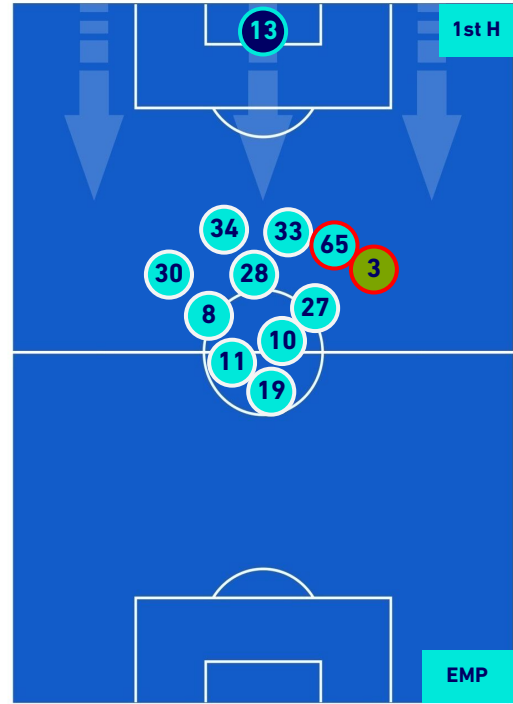

Roma 06/01/2022 OLIMPICO STADIUM - 14:30

LAZIO

3-3

EMPOLI

HEATMAP

LAZIO

3-3

EMPOLI

PLAYERS AVERAGE POSITION

Legend:

- 1st Substitution Player in
- 2nd Substitution Player in
- 3rd Substitution Player in
- 4th Substitution Player in
- 5th Substitution Player in

- Player out
- Player out
- Player out
- Player out
- Player out