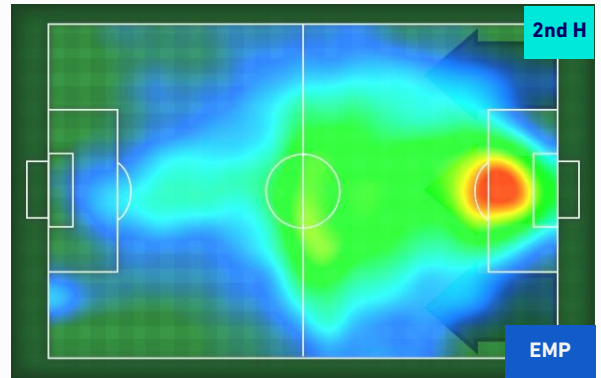

Roma 06/01/2022 OLIMPICO STADIUM - 14:30

LAZIO

3-3

EMPOLI

HEATMAP

LAZIO

3-3

EMPOLI

PLAYERS AVERAGE POSITION

Legend:

- 1st Substitution Player in
- 2nd Substitution Player in
- 3rd Substitution Player in
- 4th Substitution Player in
- 5th Substitution Player in

- Player out
- Player out
- Player out
- Player out
- Player out

- Player in / out
- Player in / out
- Player in / out
- Player in / out
- Player in / out

-
-
-
-
-

LAZIO

3-3

EMPOLI

PLAYERS AVERAGE POSITION [BALL POSSESSION]

Legend:

- 1st Substitution Player in
- 2nd Substitution Player in
- 3rd Substitution Player in
- 4th Substitution Player in
- 5th Substitution Player in