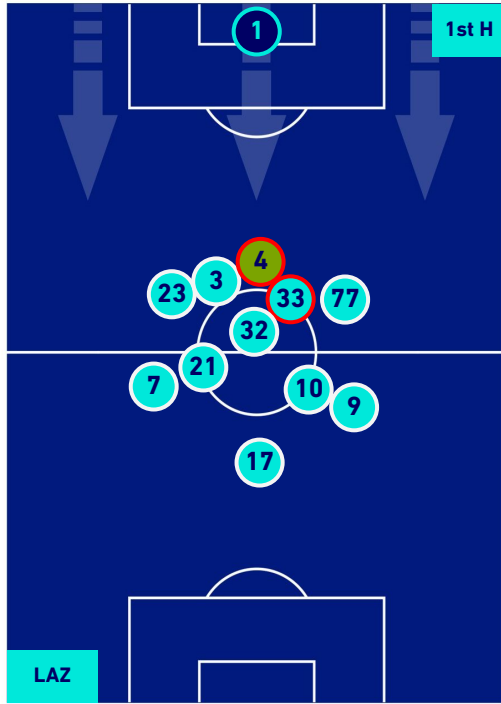

- Player in / out
- Player in / out
- Player in / out
- Player in / out
- Player in / out

-
-
-
-
-

LAZIO

3-3

EMPOLI

PLAYERS AVERAGE POSITION [BALL POSSESSION]

Legend:

- 1st Substitution Player in
- 2nd Substitution Player in
- 3rd Substitution Player in
- 4th Substitution Player in
- 5th Substitution Player in

- Player out
- Player out
- Player out
- Player out
- Player out

- Player in / out
- Player in / out
- Player in / out
- Player in / out
- Player in / out

-
-
-
-
-

LAZIO

3-3

EMPOLI

PLAYERS AVERAGE POSITION [NO BALL POSSESSION]

- Legend:
- 1st Substitution ● Player in
 - 2nd Substitution ● Player in
 - 3rd Substitution ● Player in
 - 4th Substitution ● Player in
 - 5th Substitution ● Player in
 - Player out
 - Player out
 - Player out
 - Player out
 - Player out