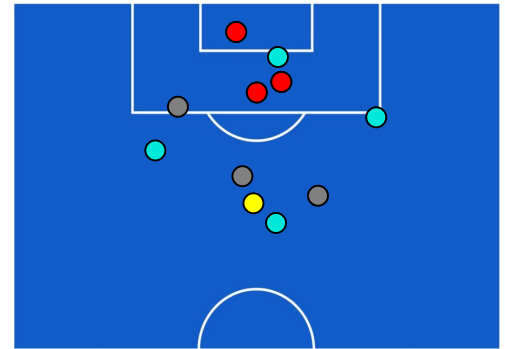

- Legend:
- 1st Substitution ● Player in
 - 2nd Substitution ● Player in
 - 3rd Substitution ● Player in
 - 4th Substitution ● Player in
 - 5th Substitution ● Player in
 - Player out
 - Player out
 - Player out
 - Player out
 - Player out

- Player in / out
- Player in / out
- Player in / out
- Player in / out
- Player in / out

LAZIO

3-3

EMPOLI

TEAM'S DEFENSE POSITION 1st H

TEAM'S DEFENSE POSITION 2nd H

LAZIO

3-3

EMPOLI

TEAM'S DEFENSE POSITION [BALL POSSESSION]

TEAM'S DEFENSE POSITION [NO BALL POSSESSION]

LAZIO

3-3

EMPOLI

ATTACKING PLAYS MAP

56	Attacking Plays	26
23	Total Attempts	11
14	Scoring Chances	6

ATTEMPTS MAP

3	Goals	3
10	On target	4
10	Off target	3
3	Blocked	4

TOUCH MAP

799	Total Balls Played	562
152	DEFENSIVE	290
379	MIDFIELD	185
268	ATTACK ZONE	87

57	Touch in Attacks zone	22	
C. IMMOBILE	17	10	F. DI FRANCESCO
MILINKOVIC-SAVIC	15	3	N. BAJRAMI
FELIPE ANDERSON	7	3	A. LA MANTIA