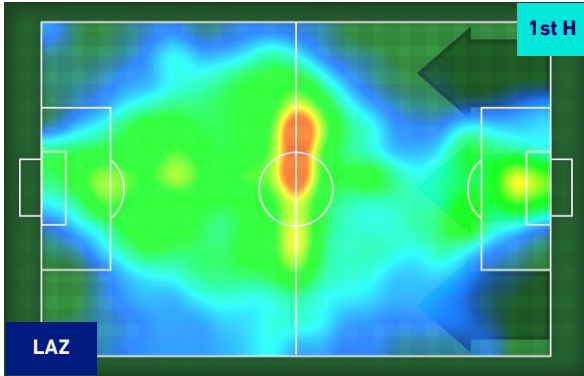

Roma 06/01/2022 OLIMPICO STADIUM - 14:30

LAZIO

3-3

EMPOLI

HEATMAP

LAZIO

3-3

EMPOLI

PLAYERS AVERAGE POSITION

Legend:

- 1st Substitution Player in
- 2nd Substitution Player in
- 3rd Substitution Player in
- 4th Substitution Player in
- 5th Substitution Player in

- Player out
- Player out
- Player out
- Player out
- Player out