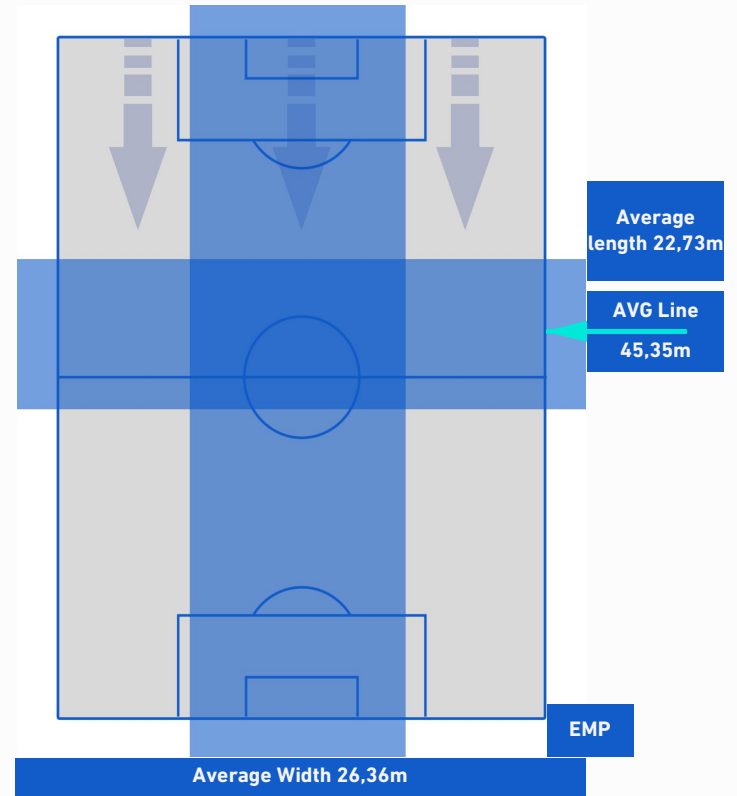

- Player in / out
- Player in / out
- Player in / out
- Player in / out
- Player in / out

LAZIO

3-3

EMPOLI

TEAM'S DEFENSE POSITION 1st H

TEAM'S DEFENSE POSITION 2nd H

LAZIO

3-3

EMPOLI

TEAM'S DEFENSE POSITION [BALL POSSESSION]

TEAM'S DEFENSE POSITION [NO BALL POSSESSION]

LAZIO

3-3

EMPOLI

ATTACKING PLAYS MAP

56	Attacking Plays	26
23	Total Attempts	11
14	Scoring Chances	6