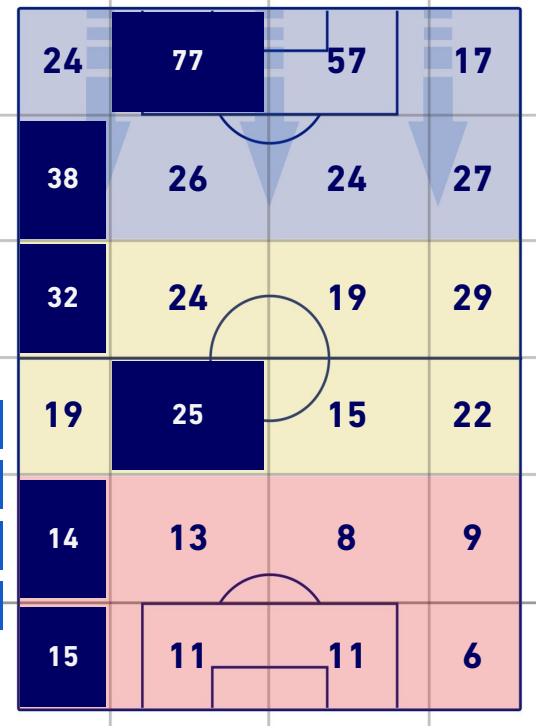

EMPOLI

TEAM'S DEFENSE POSITION [BALL POSSESSION]

TEAM'S DEFENSE POSITION [NO BALL POSSESSION]

LAZIO

3-3

EMPOLI

ATTACKING PLAYS MAP

56	Attacking Plays	26
23	Total Attempts	11
14	Scoring Chances	6

ATTEMPTS MAP

3	Goals	3
10	On target	4
10	Off target	3
3	Blocked	4

TOUCH MAP

799	Total Balls Played	562
152	DEFENSIVE	290
379	MIDFIELD	185
268	ATTACK ZONE	87

57	Touch in Attacks zone	22	
C. IMMOBILE	17	10	F. DI FRANCESCO
MILINKOVIC-SAVIC	15	3	N. BAJRAMI
FELIPE ANDERSON	7	3	A. LA MANTIA

LAZIO

3-3

EMPOLI

KEY PLAYERS

SERGEJ MILINKOVIC-SAVIC 21

Position	Midfielder
Games in Serie A	212
Goals in Serie A	42
Date of birth	27/02/1995
Nationality	SRB

Jog 19% - Run 71% - Sprint 10% **Km 12.459**

2.33	8.813	1.316
------	-------	-------