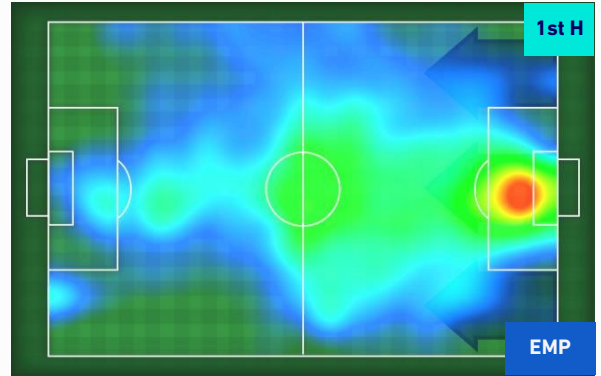

Roma 06/01/2022 OLIMPICO STADIUM - 14:30

LAZIO

3-3

EMPOLI

HEATMAP

LAZIO

3-3

EMPOLI

PLAYERS AVERAGE POSITION

Legend:

- 1st Substitution Player in
- 2nd Substitution Player in
- 3rd Substitution Player in
- 4th Substitution Player in
- 5th Substitution Player in

- Player out
- Player out
- Player out
- Player out
- Player out

- Player in / out
- Player in / out
- Player in / out
- Player in / out
- Player in / out

-
-
-
-
-

LAZIO

3-3

EMPOLI

PLAYERS AVERAGE POSITION [BALL POSSESSION]

Legend:

- 1st Substitution Player in
- 2nd Substitution Player in
- 3rd Substitution Player in
- 4th Substitution Player in
- 5th Substitution Player in