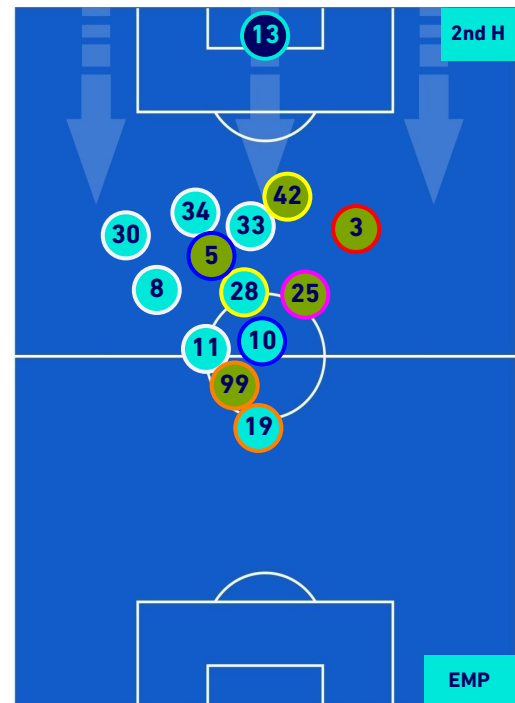

PLAYERS AVERAGE POSITION

Legend:

- 1st Substitution Player in
- 2nd Substitution Player in
- 3rd Substitution Player in
- 4th Substitution Player in
- 5th Substitution Player in

- Player out
- Player out
- Player out
- Player out
- Player out

- Player in / out
- Player in / out
- Player in / out
- Player in / out
- Player in / out

-
-
-
-
-

LAZIO

3-3

EMPOLI

PLAYERS AVERAGE POSITION [BALL POSSESSION]

Legend:

- 1st Substitution Player in
- 2nd Substitution Player in
- 3rd Substitution Player in
- 4th Substitution Player in
- 5th Substitution Player in

- Player out
- Player out
- Player out
- Player out
- Player out

- Player in / out
- Player in / out
- Player in / out
- Player in / out
- Player in / out

-
-
-
-
-

LAZIO

3-3

EMPOLI

PLAYERS AVERAGE POSITION [NO BALL POSSESSION]

- Legend:
- 1st Substitution ● Player in
 - 2nd Substitution ● Player in
 - 3rd Substitution ● Player in
 - 4th Substitution ● Player in
 - 5th Substitution ● Player in
 - Player out
 - Player out
 - Player out
 - Player out
 - Player out