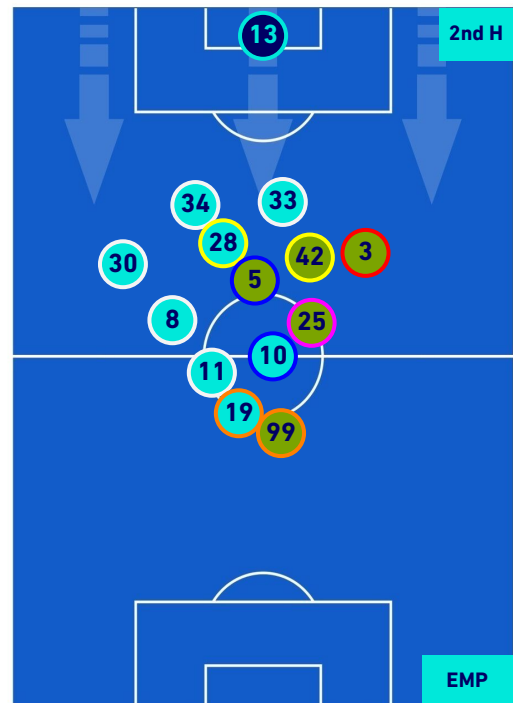

PLAYERS AVERAGE POSITION

Legend:

- 1st Substitution Player in
- 2nd Substitution Player in
- 3rd Substitution Player in
- 4th Substitution Player in
- 5th Substitution Player in

- Player out
- Player out
- Player out
- Player out
- Player out

- Player in / out
- Player in / out
- Player in / out
- Player in / out
- Player in / out

-
-
-
-
-

LAZIO

3-3

EMPOLI

PLAYERS AVERAGE POSITION [BALL POSSESSION]

Legend:

- 1st Substitution Player in
- 2nd Substitution Player in
- 3rd Substitution Player in
- 4th Substitution Player in
- 5th Substitution Player in

- Player out
- Player out
- Player out
- Player out
- Player out

- Player in / out
- Player in / out
- Player in / out
- Player in / out
- Player in / out

-
-
-
-
-

LAZIO

3-3

EMPOLI

PLAYERS AVERAGE POSITION [NO BALL POSSESSION]

- Legend:
- 1st Substitution ● Player in
 - 2nd Substitution ● Player in
 - 3rd Substitution ● Player in
 - 4th Substitution ● Player in
 - 5th Substitution ● Player in
 - Player out
 - Player out
 - Player out
 - Player out
 - Player out