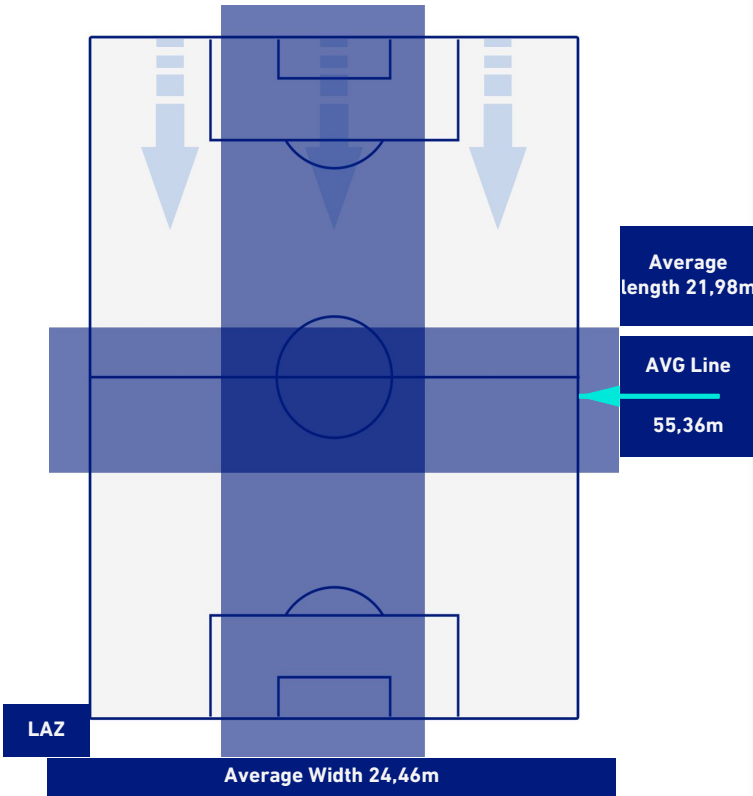

- Player in / out
- Player in / out
- Player in / out
- Player in / out
- Player in / out

LAZIO

3-3

EMPOLI

TEAM'S DEFENSE POSITION 1st H

TEAM'S DEFENSE POSITION 2nd H

LAZIO

3-3

EMPOLI

TEAM'S DEFENSE POSITION [BALL POSSESSION]

TEAM'S DEFENSE POSITION [NO BALL POSSESSION]

LAZIO

3-3

EMPOLI

ATTACKING PLAYS MAP

56	Attacking Plays	26
23	Total Attempts	11
14	Scoring Chances	6