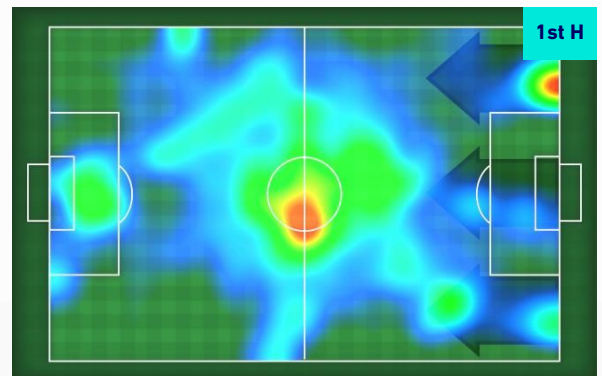

LAZIO

3-3

EMPOLI

KEY PLAYERS

SERGEJ MILINKOVIC-SAVIC 21

Position	Midfielder
Games in Serie A	212
Goals in Serie A	42
Date of birth	27/02/1995
Nationality	SRB

Jog 19% - Run 71% - Sprint 10% **Km 12.459**

2.33	8.813	1.316

Mvp Stats

Minutes Played	100'
Goals	2
Scoring Chances	2
Attempts	8
Attempts on target (goals)	4(2)
Assists	1
Balls Played	77
Passes Completed	40
Passes Completed/Attempted (%)	75%
Key Passes	1
Recoveries	2
Fouls Suffered	1

HeatMap

FEDERICO DI FRANCESCO 11

Position	Forward
Games in Serie A	107
Goals in Serie A	12
Date of birth	14/06/1994
Nationality	ITA

Jog 21% - Run 68% - Sprint 11% **Km 11.631**

2.441	7.874	1.316

Mvp Stats

Minutes Played	100'
Goals	1
Scoring Chances	1
Attempts	4
Attempts on target (goals)	1(1)
Balls Played	37
Passes Completed	10
Passes Completed/Attempted (%)	59%
Key Passes	1
Recoveries	1
Fouls Suffered	3

HeatMap