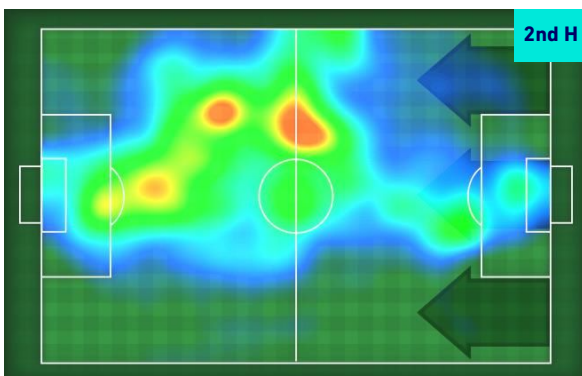

LAZIO

3-3

EMPOLI

KEY PLAYERS

SERGEJ MILINKOVIC-SAVIC 21

Position	Midfielder
Games in Serie A	212
Goals in Serie A	42
Date of birth	27/02/1995
Nationality	SRB

Jog 19% - Run 71% - Sprint 10% **Km 12.459**

2.33	8.813	1.316

Mvp Stats

Minutes Played	100'
Goals	2
Scoring Chances	2
Attempts	8
Attempts on target (goals)	4(2)
Assists	1
Balls Played	77
Passes Completed	40
Passes Completed/Attempted (%)	75%
Key Passes	1
Recoveries	2
Fouls Suffered	1

HeatMap