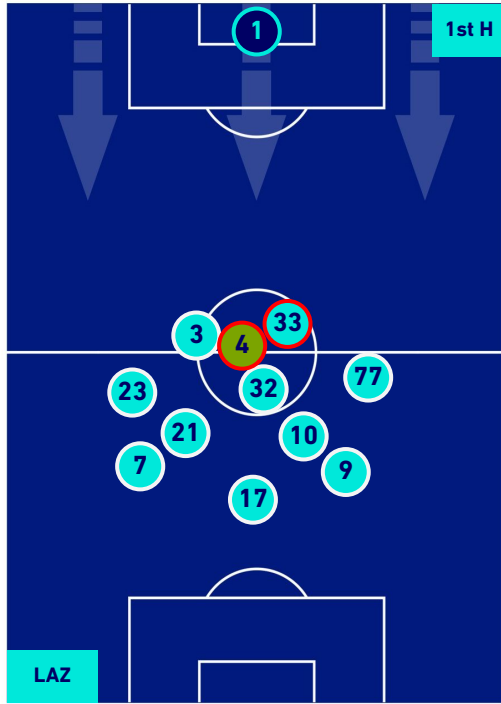

PLAYERS AVERAGE POSITION

Legend:

- 1st Substitution Player in
- 2nd Substitution Player in
- 3rd Substitution Player in
- 4th Substitution Player in
- 5th Substitution Player in

- Player out
- Player out
- Player out
- Player out
- Player out

- Player in / out
- Player in / out
- Player in / out
- Player in / out
- Player in / out

-
-
-
-
-

LAZIO

3-3

EMPOLI

PLAYERS AVERAGE POSITION [BALL POSSESSION]

Legend:

- 1st Substitution Player in
- 2nd Substitution Player in
- 3rd Substitution Player in
- 4th Substitution Player in
- 5th Substitution Player in

- Player out
- Player out
- Player out
- Player out
- Player out

- Player in / out
- Player in / out
- Player in / out
- Player in / out
- Player in / out

-
-
-
-
-

LAZIO

3-3

EMPOLI

PLAYERS AVERAGE POSITION [NO BALL POSSESSION]