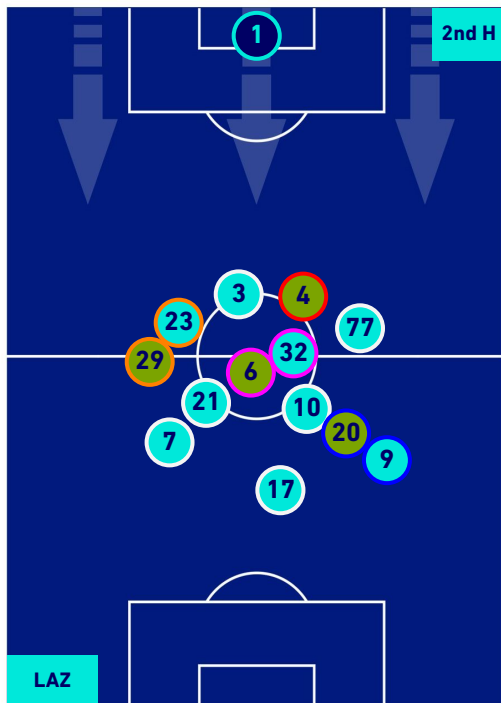

- Player in / out
- Player in / out
- Player in / out
- Player in / out
- Player in / out

-
-
-
-
-

LAZIO

3-3

EMPOLI

PLAYERS AVERAGE POSITION [BALL POSSESSION]

Legend:

- 1st Substitution Player in
- 2nd Substitution Player in
- 3rd Substitution Player in
- 4th Substitution Player in
- 5th Substitution Player in

- Player out
- Player out
- Player out
- Player out
- Player out

- Player in / out
- Player in / out
- Player in / out
- Player in / out
- Player in / out

-
-
-
-
-

LAZIO

3-3

EMPOLI

PLAYERS AVERAGE POSITION [NO BALL POSSESSION]

- Legend:
- 1st Substitution ● Player in
 - 2nd Substitution ● Player in
 - 3rd Substitution ● Player in
 - 4th Substitution ● Player in
 - 5th Substitution ● Player in
 - Player out
 - Player out
 - Player out
 - Player out
 - Player out