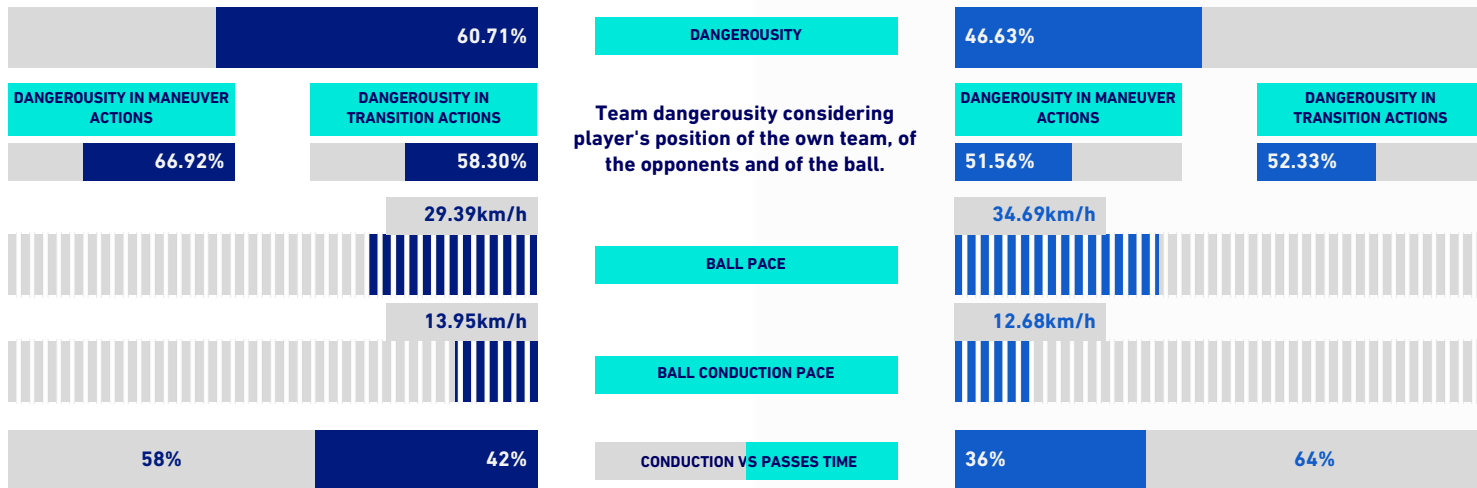

LAZIO

3-3

EMPOLI

VIRTUAL COACH

TEAM INDICATORS

Team dangerousness considering player's position of the own team, of the opponents and of the ball.

RECORDMEN

PASS GAIN

Number of players overtaken by a vertical pass (only successful passes are considered). It shows how much a player tends to overcome the opponent's pressure lines.

Rank	Player	Value	Rank	Player	Value
1	20 M. ZACCAGNI	4.33	1	11 F. DI FRANCESCO	4.50
2	7 FELIPE ANDERSON	3.43	2	30 P. STOJANOVIC	3.73
3	9 PEDRO	3.29	3	5 L. STULAC	3.67
4	23 E. HYSAJ	2.50	4	8 L. HENDERSON	3.09
5	17 C. IMMOBILE	2.43	5	3 R. MARCHIZZA	3.00