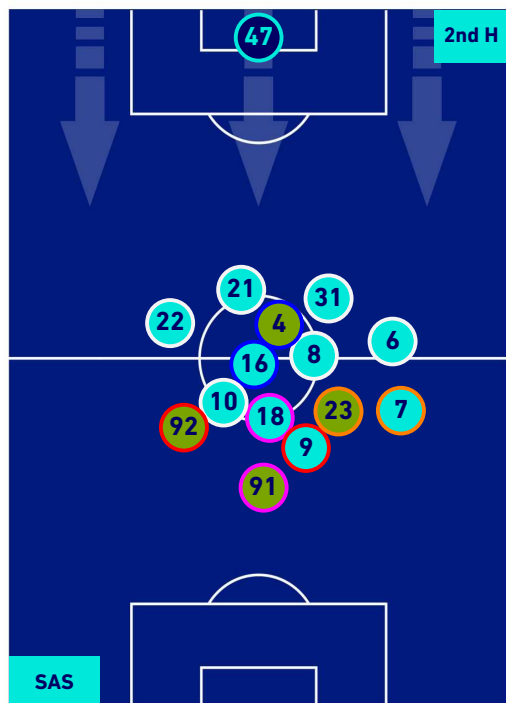

Reggio Emilia 29/08/2021 MAPEI STADIUM - CITTA' DEL TRICOLORE STADIUM - 18:30

SASSUOLO

0-0

SAMPDORIA

HEATMAP

SERIE A

Reggio Emilia 29/08/2021 MAPEI STADIUM - CITTA' DEL TRICOLORE STADIUM - 18:30

SASSUOLO

0-0

SAMPDORIA

PLAYERS AVERAGE POSITION

Legend:

- 1st Substitution Player in
- 2nd Substitution Player in
- 3rd Substitution Player in
- 4th Substitution Player in

- Player out
- Player out
- Player out
- Player out