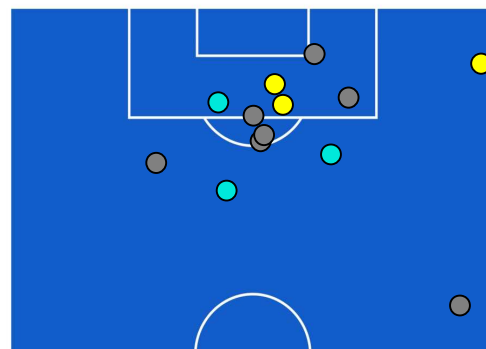

-
-
-
-

SASSUOLO

0-0

SAMPDORIA

TEAM'S DEFENSE POSITION 1st H

TEAM'S DEFENSE POSITION 2nd H

SASSUOLO

0-0

SAMPDORIA

TEAM'S DEFENSE POSITION (BALL POSSESSION)

TEAM'S DEFENSE POSITION (NO BALL POSSESSION)

Reggio Emilia 29/08/2021 MAPEI STADIUM - CITTA' DEL TRICOLORE STADIUM - 18:30

SASSUOLO

0-0

SAMPDORIA

ATTACKING PLAYS MAP

40	Attacking Plays	34
19	Total Attempts	13
2	Scoring Chances	2

ATTEMPTS MAP

0	Goals	0
6	On target	3
9	Off target	7
4	Blocked	3

TOUCH MAP

819	Total Balls Played	570
314	DEFENSIVE	231
322	MIDFIELD	173
183	ATTACK ZONE	166