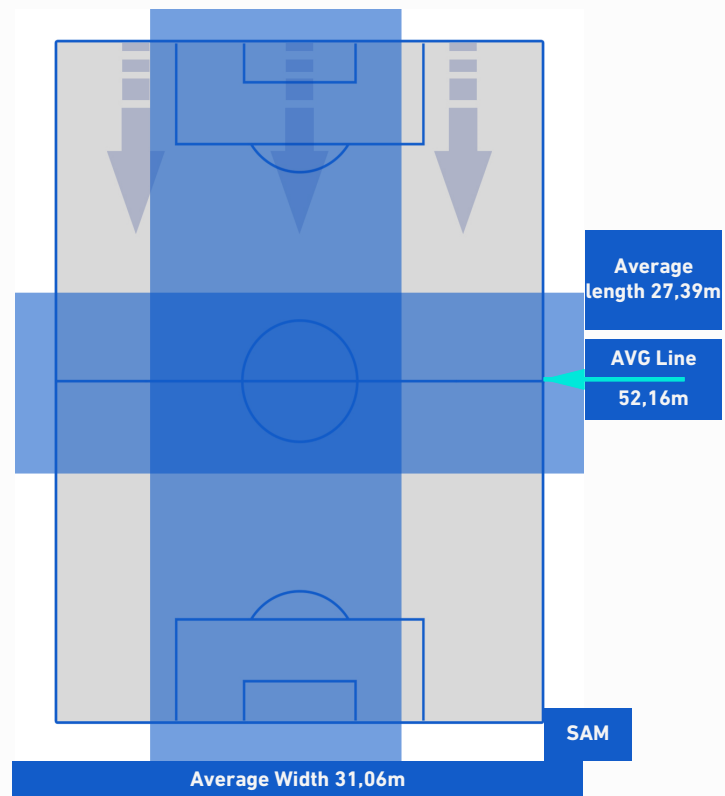

-
-
-
-

SASSUOLO

0-0

SAMPDORIA

TEAM'S DEFENSE POSITION 1st H

TEAM'S DEFENSE POSITION 2nd H

SASSUOLO

0-0