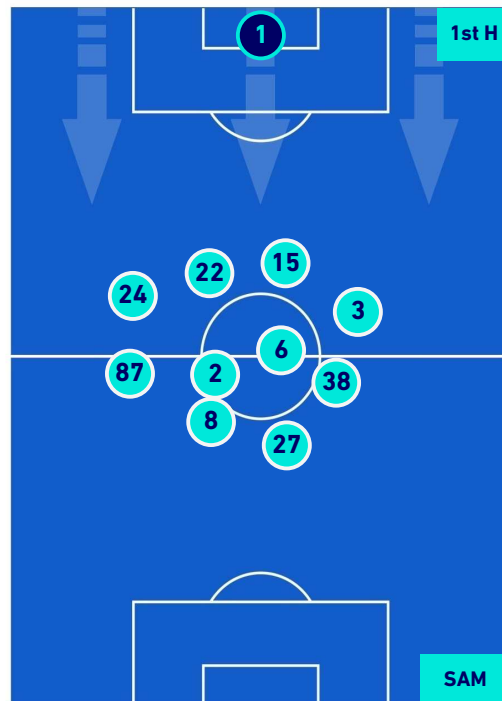

0-0

SAMPDORIA

PLAYERS AVERAGE POSITION

Legend:

- 1st Substitution Player in
- 2nd Substitution Player in
- 3rd Substitution Player in
- 4th Substitution Player in

- Player out
- Player out
- Player out
- Player out