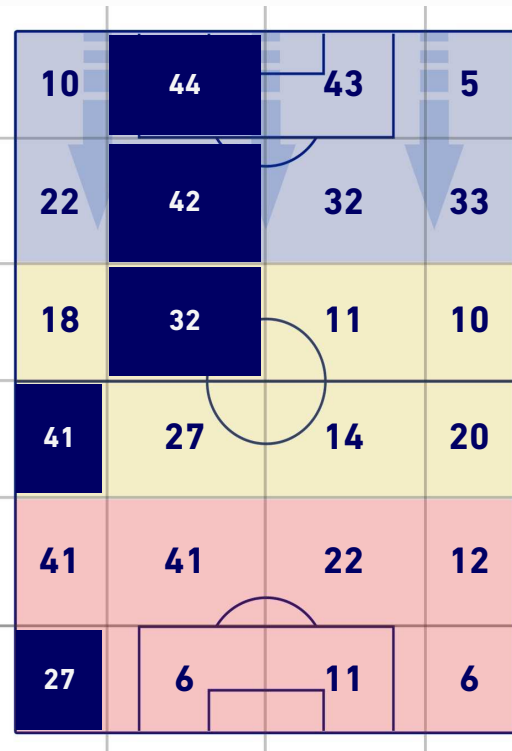

819	Total Balls Played	570
314	DEFENSIVE	231
322	MIDFIELD	173
183	ATTACK ZONE	166

38	Touch in Attacks zone		17
G. RASPADORI	7	5	M. DAMSGAARD
F. CAPUTO	6	3	A. CANDREVA
F. DJURICIC	5	3	M. THORSBY