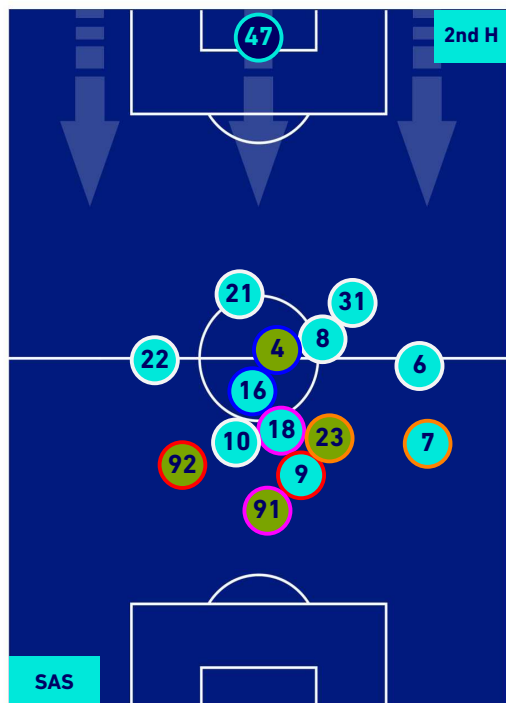

0-0

SAMPDORIA

PLAYERS AVERAGE POSITION

Legend:

- 1st Substitution Player in
- 2nd Substitution Player in
- 3rd Substitution Player in
- 4th Substitution Player in

- Player out
- Player out
- Player out
- Player out

- Player in / out
- Player in / out
- Player in / out

-
-
-

SERIE A

Reggio Emilia 29/08/2021 MAPEI STADIUM - CITTA' DEL TRICOLORE STADIUM - 18:30

SASSUOLO

0-0

SAMPDORIA

PLAYERS AVERAGE POSITION [BALL POSSESSION]

Legend:

- 1st Substitution Player in
- 2nd Substitution Player in
- 3rd Substitution Player in
- 4th Substitution Player in

- Player out
- Player out
- Player out
- Player out

- Player in / out
- Player in / out
- Player in / out