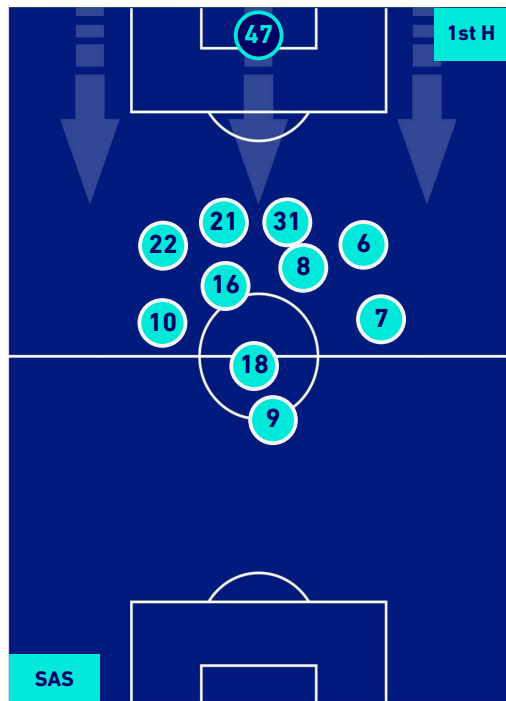

Legend:

- 1st Substitution Player in
- 2nd Substitution Player in
- 3rd Substitution Player in
- 4th Substitution Player in

- Player out
- Player out
- Player out
- Player out

- Player in / out
- Player in / out
- Player in / out

-
-
-

SERIE A

Reggio Emilia 29/08/2021 MAPEI STADIUM - CITTA' DEL TRICOLORE STADIUM - 18:30

SASSUOLO

0-0

SAMPDORIA

PLAYERS AVERAGE POSITION [NO BALL POSSESSION]

Legend:

- 1st Substitution Player in
- 2nd Substitution Player in
- 3rd Substitution Player in
- 4th Substitution Player in

- Player out
- Player out
- Player out
- Player out

- Player in / out
- Player in / out
- Player in / out