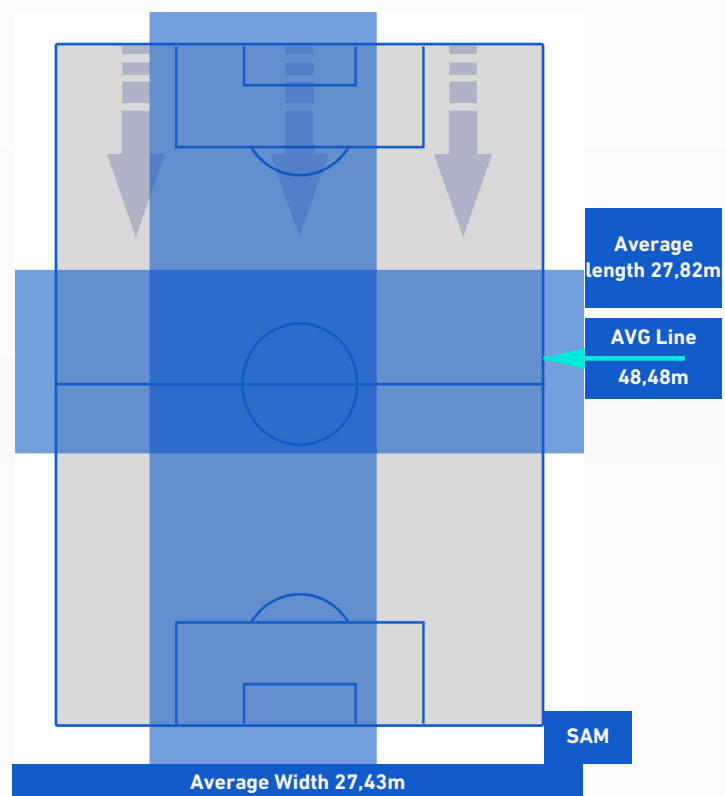

-
-
-
-

SASSUOLO

0-0

SAMPDORIA

TEAM'S DEFENSE POSITION 1st H

TEAM'S DEFENSE POSITION 2nd H

SASSUOLO

0-0