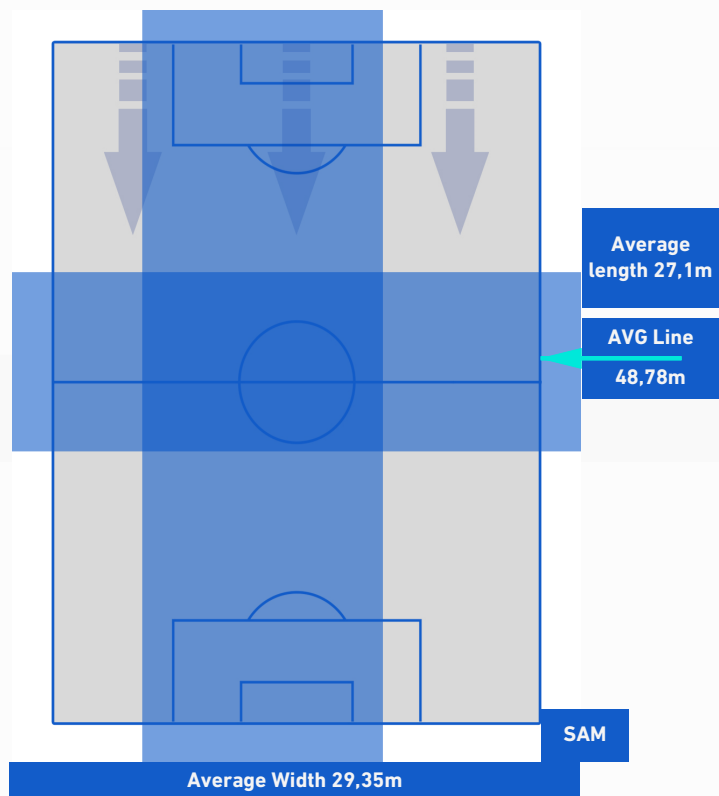

TEAM'S DEFENSE POSITION (NO BALL POSSESSION)