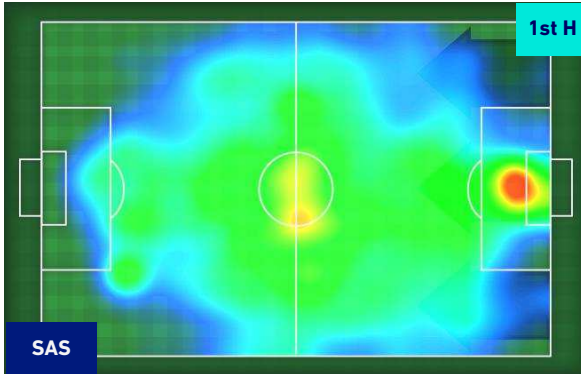

SASSUOLO

0-0

SAMPDORIA

PLAYERS RANKING [ATHLETICS PERFORMANCE]

Jog - Run - Sprint (km)			
1	FILIP DJURICIC	Total 11.034	
	2.951	7.117	0.966
2	MAXIME LOPEZ	Total 10.957	
	2.547	7.756	0.654
3	JEREMY TOLJAN	Total 10.296	
	2.637	6.562	1.097
4	ROGERIO	Total 10.074	
	2.785	6.389	0.9
5	GIAN MARCO FERRARI	Total 9.958	
	2.625	6.931	0.402

AVG Speed km/h (run)			
1	F. MAGNANELLI	SAS	7.7
2	G. RASPADORI	SAS	7.4
3	D. FRATTESI	SAS	7.2
4	F. DJURICIC	SAS	7.1
5	M. LOPEZ	SAS	7.1

AVG Speed km/h (sprint)			
1	ROGERIO	SAS	33.87
2	M. LOPEZ	SAS	32.65
3	D. FRATTESI	SAS	32.63
4	J. BOGA	SAS	32.45

TEAM STATS [ATHLETICS PERFORMANCE]

Distance Covered (km)	103.345
AVG Speed (km/h)	6.4

Jog-Run-Sprint (km 103.345)		
28.244	66.856	8.245

Jog - Run - Sprint (km)			
1	MORTEN THORSBY	Total 12.393	
	2.257	9.115	1.021
2	ANTONIO CANDREVA	Total 10.518	
	3.103	6.193	1.222
3	ALBIN EKDAL	Total 10.511	
	2.349	7.585	0.577
4	TOMMASO AUGELLO	Total 10.38	
	2.996	6.296	1.088
5	FABIO QUAGLIARELLA	Total 9.96	
	3.08	6.182	0.698

AVG Speed km/h (run)			
1	M. THORSBY	SAM	8.1
2	A. EKDAL	SAM	7.5
3	K. ASKILDSEN	SAM	7.3
4	V. VERRE	SAM	7.3
5	A. CANDREVA	SAM	7

AVG Speed km/h (sprint)			
1	F. QUAGLIARELLA	SAM	35.07
2	V. VERRE	SAM	32.1
3	T. AUGELLO	SAM	32.01
4	A. EKDAL	SAM	32

Distance Covered (km)	105.783
AVG Speed (km/h)	6.5

Jog-Run-Sprint (km 105.783)		
29.583	67.418	8.782

Fitness data displayed in the report are the ones collected in real time and could be different to the post-processed ones, delivered to the coaching staff

Reggio Emilia 29/08/2021 MAPEI STADIUM - CITTA' DEL TRICOLORE STADIUM - 18:30

SASSUOLO

0-0

SAMPDORIA

HEATMAP