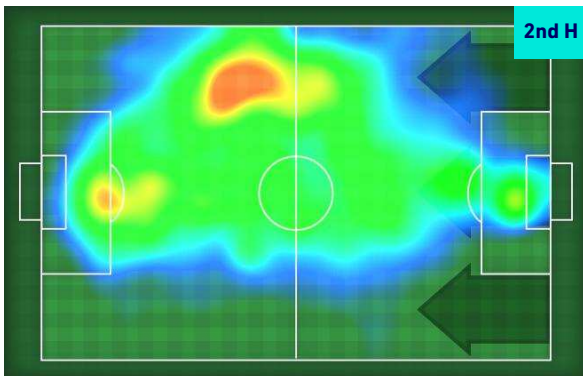

SASSUOLO

0-0

SAMPDORIA

KEY PLAYERS

FILIP DJURICIC

10

Position	Midfielder
Games in Serie A	120
Goals in Serie A	13
Date of birth	30/01/1992
Nationality	SRB

Jog 27% - Run 65% - Sprint 8% Km 11.034

2.951	7.117	0.966

Mvp Stats

Minutes Played	94'
Attempts	4
Attempts on target (goals)	2(0)
Balls Played	50
Passes Completed	22
Passes Completed/Attempted (%)	79%
Recoveries	2
Fouls Suffered	1

HeatMap