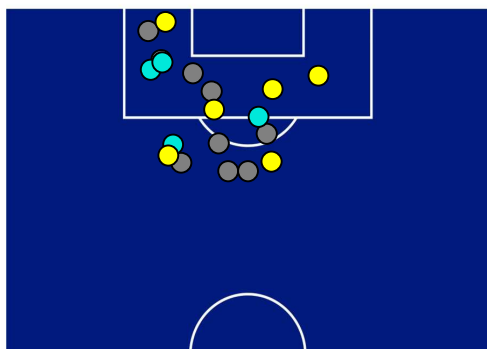

-
-
-
-

SASSUOLO

0-0

SAMPDORIA

TEAM'S DEFENSE POSITION 1st H

TEAM'S DEFENSE POSITION 2nd H

SASSUOLO

0-0

SAMPDORIA

TEAM'S DEFENSE POSITION (BALL POSSESSION)

TEAM'S DEFENSE POSITION (NO BALL POSSESSION)

Reggio Emilia 29/08/2021 MAPEI STADIUM - CITTA' DEL TRICOLORE STADIUM - 18:30

SASSUOLO

0-0

SAMPDORIA

ATTACKING PLAYS MAP

40	Attacking Plays	34
19	Total Attempts	13
2	Scoring Chances	2

ATTEMPTS MAP

0	Goals	0
6	On target	3
9	Off target	7
4	Blocked	3

TOUCH MAP

819	Total Balls Played	570
314	DEFENSIVE	231
322	MIDFIELD	173
183	ATTACK ZONE	166