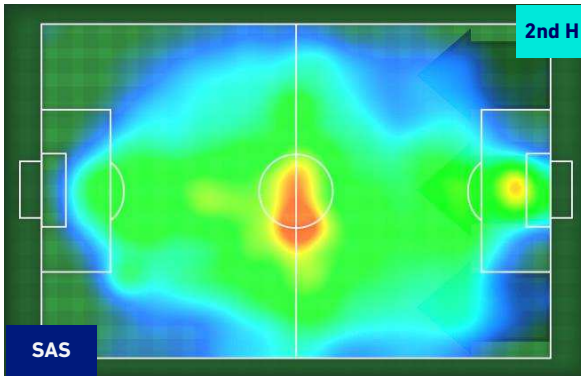

SASSUOLO

0-0

SAMPDORIA

PLAYERS RANKING [ATHLETICS PERFORMANCE]

Jog - Run - Sprint (km)			
1	FILIP DJURICIC	Total 11.034	
	2.951	7.117	0.966
2	MAXIME LOPEZ	Total 10.957	
	2.547	7.756	0.654
3	JEREMY TOLJAN	Total 10.296	
	2.637	6.562	1.097
4	ROGERIO	Total 10.074	
	2.785	6.389	0.9
5	GIAN MARCO FERRARI	Total 9.958	
	2.625	6.931	0.402

AVG Speed km/h (run)			
1	F. MAGNANELLI	SAS	7.7
2	G. RASPADORI	SAS	7.4
3	D. FRATTESI	SAS	7.2
4	F. DJURICIC	SAS	7.1
5	M. LOPEZ	SAS	7.1

AVG Speed km/h (sprint)			
1	ROGERIO	SAS	33.87
2	M. LOPEZ	SAS	32.65
3	D. FRATTESI	SAS	32.63
4	J. BOGA	SAS	32.45

TEAM STATS [ATHLETICS PERFORMANCE]

Distance Covered (km)	103.345
AVG Speed (km/h)	6.4

Jog-Run-Sprint (km 103.345)		
28.244	66.856	8.245

Jog - Run - Sprint (km)			
1	MORTEN THORSBY	Total 12.393	
	2.257	9.115	1.021
2	ANTONIO CANDREVA	Total 10.518	
	3.103	6.193	1.222
3	ALBIN EKDAL	Total 10.511	
	2.349	7.585	0.577
4	TOMMASO AUGELLO	Total 10.38	
	2.996	6.296	1.088
5	FABIO QUAGLIARELLA	Total 9.96	
	3.08	6.182	0.698

AVG Speed km/h (run)			
1	M. THORSBY	SAM	8.1
2	A. EKDAL	SAM	7.5
3	K. ASKILDSEN	SAM	7.3
4	V. VERRE	SAM	7.3
5	A. CANDREVA	SAM	7

AVG Speed km/h (sprint)			
1	F. QUAGLIARELLA	SAM	35.07
2	V. VERRE	SAM	32.1
3	T. AUGELLO	SAM	32.01
4	A. EKDAL	SAM	32

Distance Covered (km)	105.783
AVG Speed (km/h)	6.5

Jog-Run-Sprint (km 105.783)		
29.583	67.418	8.782

Fitness data displayed in the report are the ones collected in real time and could be different to the post-processed ones, delivered to the coaching staff

Reggio Emilia 29/08/2021 MAPEI STADIUM - CITTA' DEL TRICOLORE STADIUM - 18:30

SASSUOLO

0-0

SAMPDORIA

HEATMAP