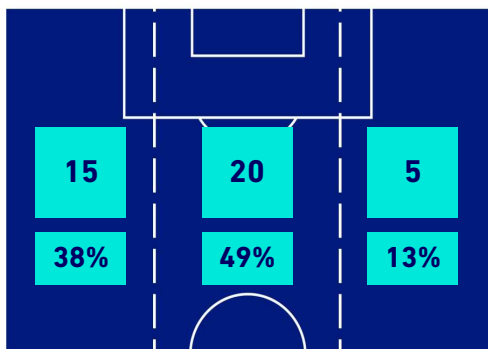

-
-
-
-

SASSUOLO

0-0

SAMPDORIA

TEAM'S DEFENSE POSITION 1st H

TEAM'S DEFENSE POSITION 2nd H

SASSUOLO

0-0

SAMPDORIA

TEAM'S DEFENSE POSITION (BALL POSSESSION)

TEAM'S DEFENSE POSITION (NO BALL POSSESSION)

Reggio Emilia 29/08/2021 MAPEI STADIUM - CITTA' DEL TRICOLORE STADIUM - 18:30

SASSUOLO

0-0

SAMPDORIA

ATTACKING PLAYS MAP

40	Attacking Plays	34
19	Total Attempts	13
2	Scoring Chances	2

ATTEMPTS MAP

0	Goals	0
6	On target	3
9	Off target	7
4	Blocked	3

TOUCH MAP

819	Total Balls Played	570
314	DEFENSIVE	231
322	MIDFIELD	173
183	ATTACK ZONE	166