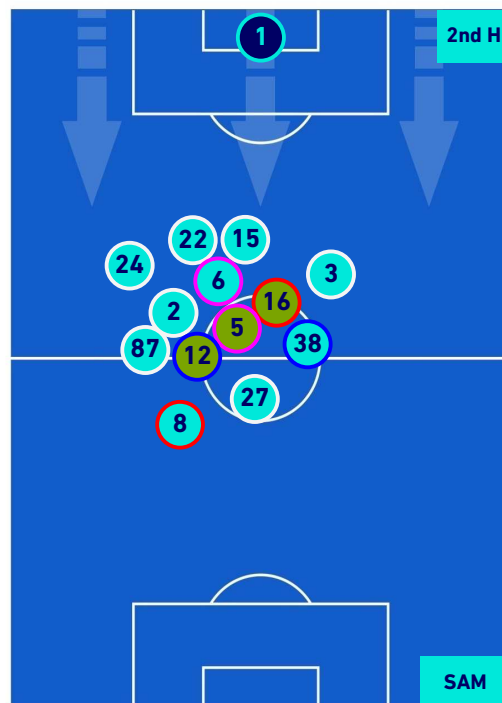

Reggio Emilia 29/08/2021 MAPEI STADIUM - CITTA' DEL TRICOLORE STADIUM - 18:30

SASSUOLO

0-0

SAMPDORIA

HEATMAP

SERIE A

Reggio Emilia 29/08/2021 MAPEI STADIUM - CITTA' DEL TRICOLORE STADIUM - 18:30

SASSUOLO

0-0

SAMPDORIA

PLAYERS AVERAGE POSITION

Legend:

- 1st Substitution Player in
- 2nd Substitution Player in
- 3rd Substitution Player in
- 4th Substitution Player in

- Player out
- Player out
- Player out
- Player out