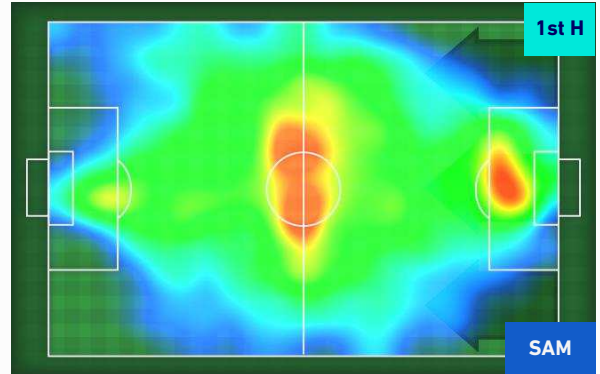

Reggio Emilia 29/08/2021 MAPEI STADIUM - CITTA' DEL TRICOLORE STADIUM - 18:30

SASSUOLO

0-0

SAMPDORIA

HEATMAP

SERIE A

Reggio Emilia 29/08/2021 MAPEI STADIUM - CITTA' DEL TRICOLORE STADIUM - 18:30

SASSUOLO

0-0

SAMPDORIA

PLAYERS AVERAGE POSITION

Legend:

- 1st Substitution Player in
- 2nd Substitution Player in
- 3rd Substitution Player in
- 4th Substitution Player in

- Player out
- Player out
- Player out
- Player out