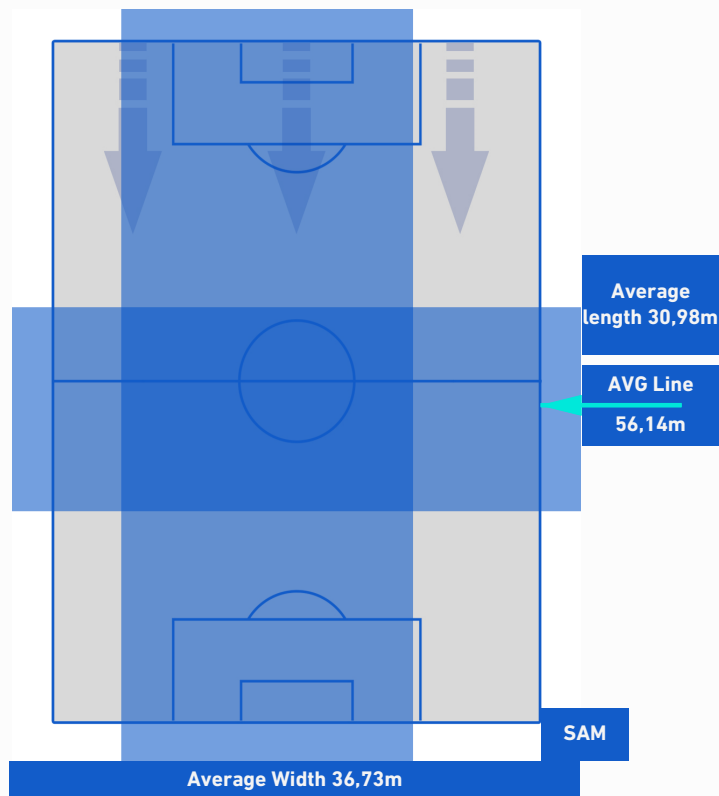

SASSUOLO

0-0

SAMPDORIA

TEAM'S DEFENSE POSITION (BALL POSSESSION)