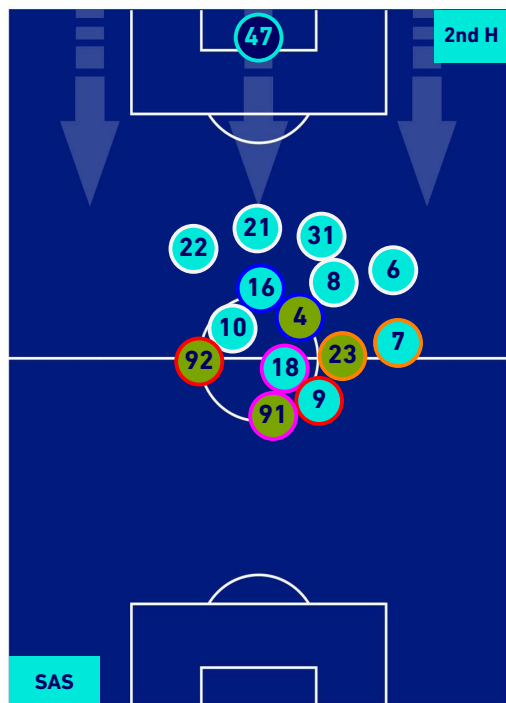

Legend:

- 1st Substitution Player in
- 2nd Substitution Player in
- 3rd Substitution Player in
- 4th Substitution Player in

- Player out
- Player out
- Player out
- Player out

- Player in / out
- Player in / out
- Player in / out

-
-
-

SERIE A

Reggio Emilia 29/08/2021 MAPEI STADIUM - CITTA' DEL TRICOLORE STADIUM - 18:30

SASSUOLO

0-0

SAMPDORIA

PLAYERS AVERAGE POSITION [NO BALL POSSESSION]

Legend:

- 1st Substitution Player in
- 2nd Substitution Player in
- 3rd Substitution Player in
- 4th Substitution Player in

- Player out
- Player out
- Player out
- Player out

- Player in / out
- Player in / out
- Player in / out