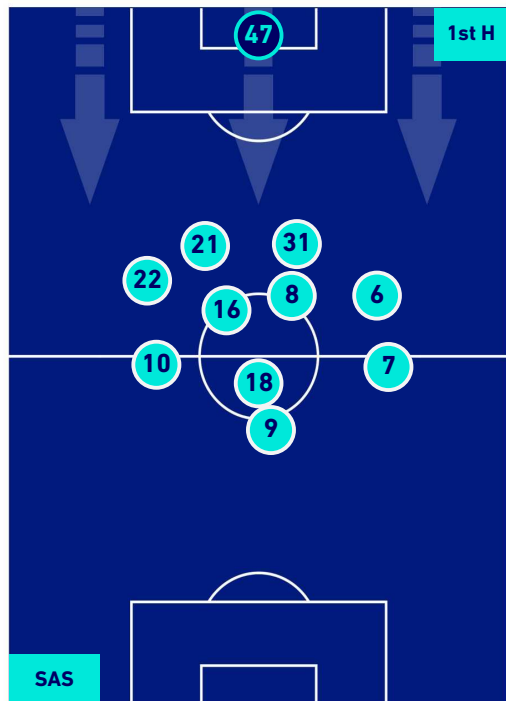

Reggio Emilia 29/08/2021 MAPEI STADIUM - CITTA' DEL TRICOLORE STADIUM - 18:30

SASSUOLO

0-0

SAMPDORIA

HEATMAP

SERIE A

Reggio Emilia 29/08/2021 MAPEI STADIUM - CITTA' DEL TRICOLORE STADIUM - 18:30

SASSUOLO

0-0

SAMPDORIA

PLAYERS AVERAGE POSITION

Legend:

- 1st Substitution Player in
- 2nd Substitution Player in
- 3rd Substitution Player in
- 4th Substitution Player in

- Player out
- Player out
- Player out
- Player out