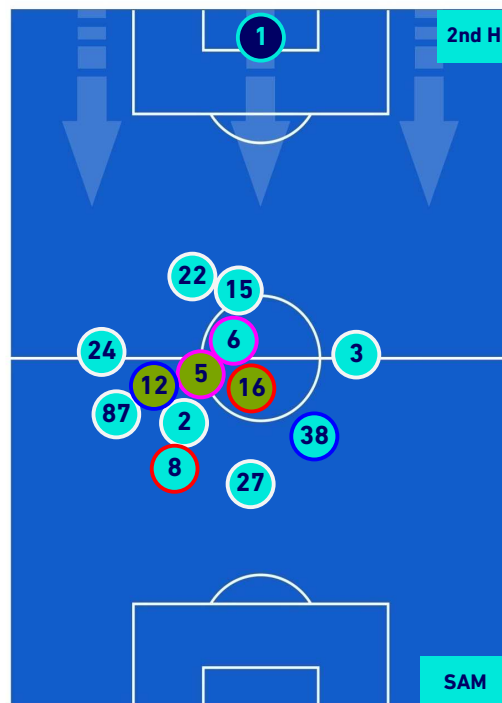

0-0

SAMPDORIA

PLAYERS AVERAGE POSITION

Legend:

- 1st Substitution Player in
- 2nd Substitution Player in
- 3rd Substitution Player in
- 4th Substitution Player in

- Player out
- Player out
- Player out
- Player out

- Player in / out
- Player in / out
- Player in / out

-
-
-

SERIE A

Reggio Emilia 29/08/2021 MAPEI STADIUM - CITTA' DEL TRICOLORE STADIUM - 18:30

SASSUOLO

0-0

SAMPDORIA

PLAYERS AVERAGE POSITION [BALL POSSESSION]

Legend:

- 1st Substitution Player in
- 2nd Substitution Player in
- 3rd Substitution Player in
- 4th Substitution Player in

- Player out
- Player out
- Player out
- Player out

- Player in / out
- Player in / out
- Player in / out