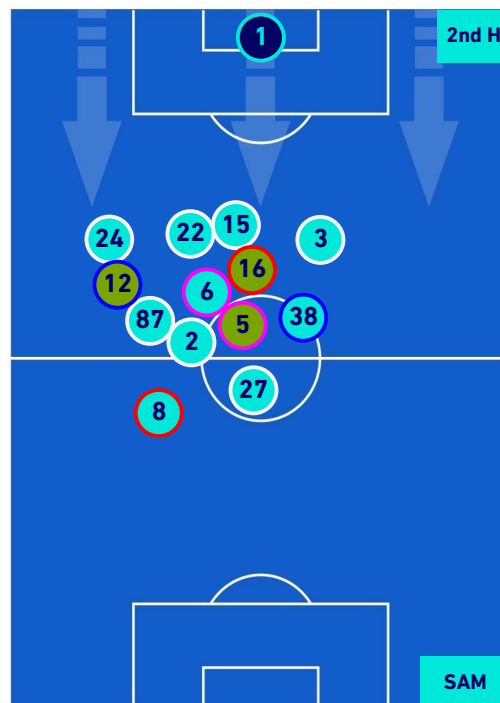

Legend:

- 1st Substitution Player in
- 2nd Substitution Player in
- 3rd Substitution Player in
- 4th Substitution Player in

- Player out
- Player out
- Player out
- Player out

- Player in / out
- Player in / out
- Player in / out

-
-
-

SERIE A

Reggio Emilia 29/08/2021 MAPEI STADIUM - CITTA' DEL TRICOLORE STADIUM - 18:30

SASSUOLO

0-0

SAMPDORIA

PLAYERS AVERAGE POSITION [NO BALL POSSESSION]

Legend:

- 1st Substitution Player in
- 2nd Substitution Player in
- 3rd Substitution Player in
- 4th Substitution Player in

- Player out
- Player out
- Player out
- Player out

- Player in / out
- Player in / out
- Player in / out