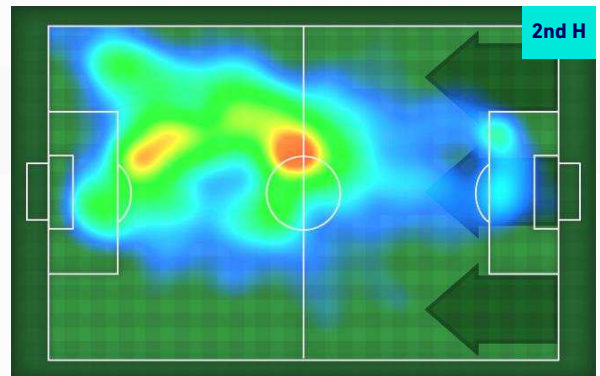

HeatMap

VALERIO VERRE

8

Position	Midfielder
Games in Serie A	114
Goals in Serie A	6
Date of birth	11/01/1994
Nationality	ITA

Jog 26% - Run 68% - Sprint 6% Km 7.95

2.04	5.394	0.516
------	-------	-------

Mvp Stats

Minutes Played	66'
Attempts	2
Balls Played	41
Passes Completed	17
Passes Completed/Attempted (%)	63%

HeatMap

Reggio Emilia 29/08/2021 MAPEI STADIUM - CITTA' DEL TRICOLORE STADIUM - 18:30

SASSUOLO

0-0

SAMPDORIA