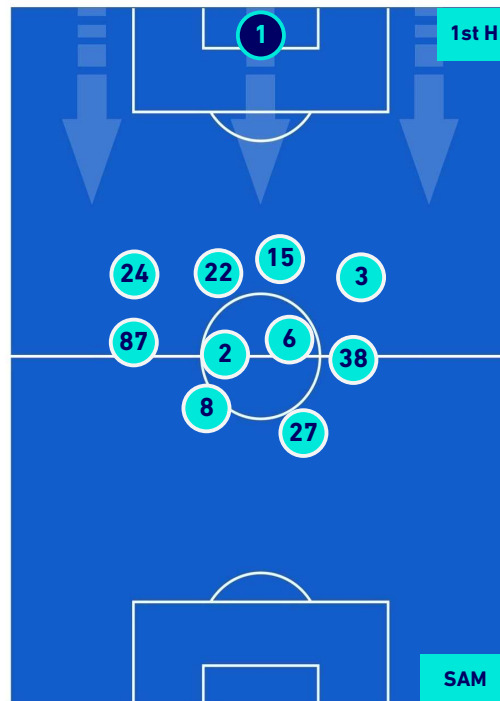

Legend:

- 1st Substitution Player in
- 2nd Substitution Player in
- 3rd Substitution Player in
- 4th Substitution Player in

- Player out
- Player out
- Player out
- Player out

- Player in / out
- Player in / out
- Player in / out

-
-
-

SERIE A

Reggio Emilia 29/08/2021 MAPEI STADIUM - CITTA' DEL TRICOLORE STADIUM - 18:30

SASSUOLO

0-0

SAMPDORIA

PLAYERS AVERAGE POSITION [NO BALL POSSESSION]

Legend:

- 1st Substitution Player in
- 2nd Substitution Player in
- 3rd Substitution Player in
- 4th Substitution Player in

- Player out
- Player out
- Player out
- Player out

- Player in / out
- Player in / out
- Player in / out