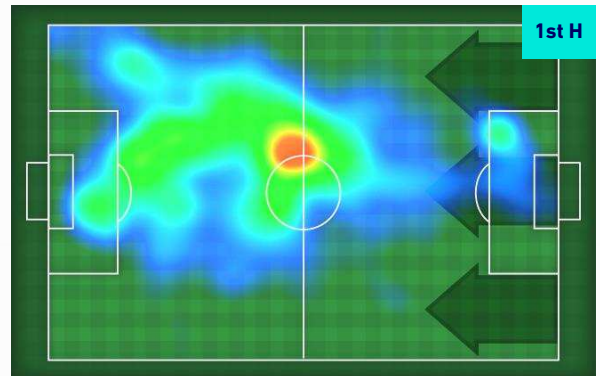

HeatMap

VALERIO VERRE

8

Position	Midfielder
Games in Serie A	114
Goals in Serie A	6
Date of birth	11/01/1994
Nationality	ITA

Jog 26% - Run 68% - Sprint 6% Km 7.95

2.04	5.394	0.516
------	-------	-------

Mvp Stats

Minutes Played	66'
Attempts	2
Balls Played	41
Passes Completed	17
Passes Completed/Attempted (%)	63%

HeatMap

Reggio Emilia 29/08/2021 MAPEI STADIUM - CITTA' DEL TRICOLORE STADIUM - 18:30

SASSUOLO

0-0

SAMPDORIA