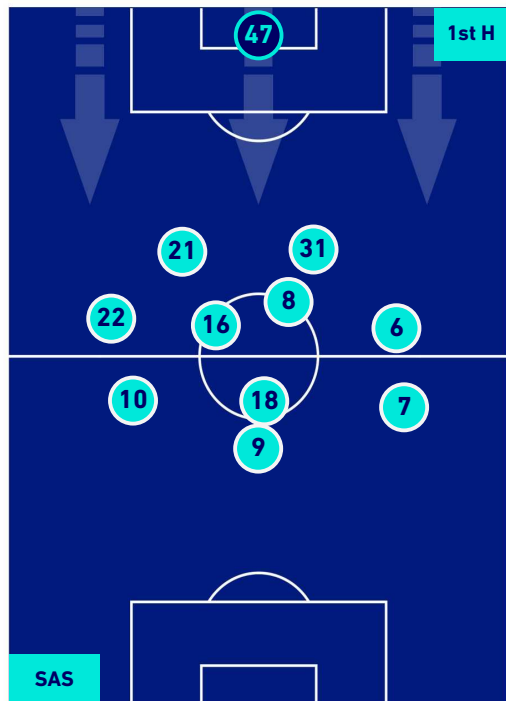

0-0

SAMPDORIA

PLAYERS AVERAGE POSITION

Legend:

- 1st Substitution Player in
- 2nd Substitution Player in
- 3rd Substitution Player in
- 4th Substitution Player in

- Player out
- Player out
- Player out
- Player out

- Player in / out
- Player in / out
- Player in / out

-
-
-

SERIE A

Reggio Emilia 29/08/2021 MAPEI STADIUM - CITTA' DEL TRICOLORE STADIUM - 18:30

SASSUOLO

0-0

SAMPDORIA

PLAYERS AVERAGE POSITION [BALL POSSESSION]

Legend:

- 1st Substitution Player in
- 2nd Substitution Player in
- 3rd Substitution Player in
- 4th Substitution Player in

- Player out
- Player out
- Player out
- Player out

- Player in / out
- Player in / out
- Player in / out