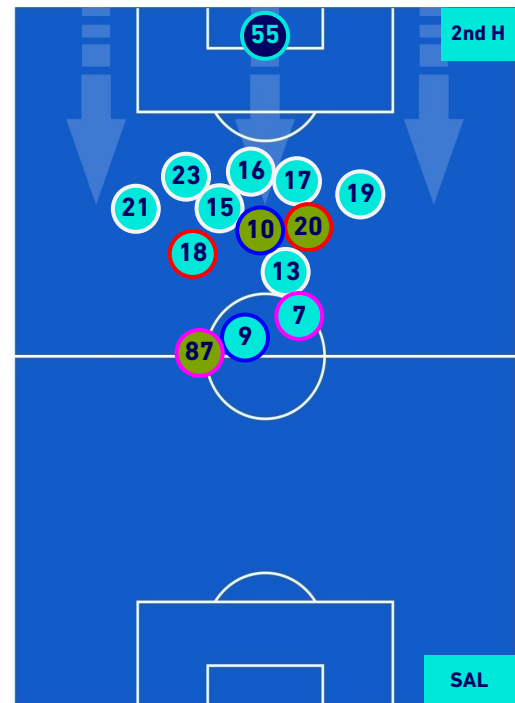

-
-
-
-

UDINESE

0-1

SALERNITANA

PLAYERS AVERAGE POSITION [BALL POSSESSION]

Legend:

- 1st Substitution Player in
- 2nd Substitution Player in
- 3rd Substitution Player in
- 4th Substitution Player in

- Player out
- Player out
- Player out
- Player out

- Player in / out
- Player in / out
- Player in / out

-
-
-

UDINESE

0-1

SALERNITANA

PLAYERS AVERAGE POSITION [NO BALL POSSESSION]

Legend:

- 1st Substitution Player in
- 2nd Substitution Player in
- 3rd Substitution Player in
- 4th Substitution Player in