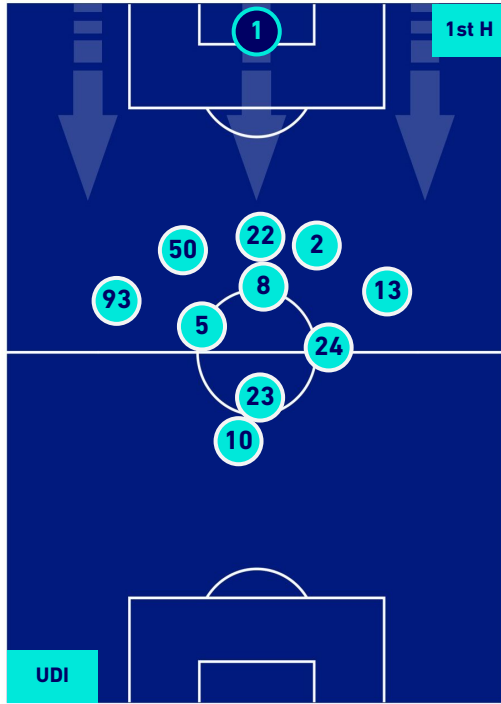

-
-
-
-

UDINESE

0-1

SALERNITANA

PLAYERS AVERAGE POSITION [BALL POSSESSION]

Legend:

- 1st Substitution Player in
- 2nd Substitution Player in
- 3rd Substitution Player in
- 4th Substitution Player in

- Player out
- Player out
- Player out
- Player out

- Player in / out
- Player in / out
- Player in / out

-
-
-

UDINESE

0-1

SALERNITANA

PLAYERS AVERAGE POSITION [NO BALL POSSESSION]

Legend:

- 1st Substitution Player in
- 2nd Substitution Player in
- 3rd Substitution Player in
- 4th Substitution Player in