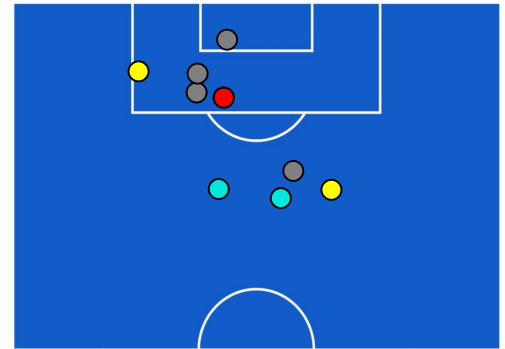

SALERNITANA

ATTACKING PLAYS MAP

| | | |
|----|-----------------|----|
| 28 | Attacking Plays | 13 |
| 12 | Total Attempts | 9 |
| 9 | Scoring Chances | 4 |

ATTEMPTS MAP

| | | |
|---|------------|---|
| 0 | Goals | 1 |
| 3 | On target | 3 |
| 5 | Off target | 4 |
| 4 | Blocked | 2 |