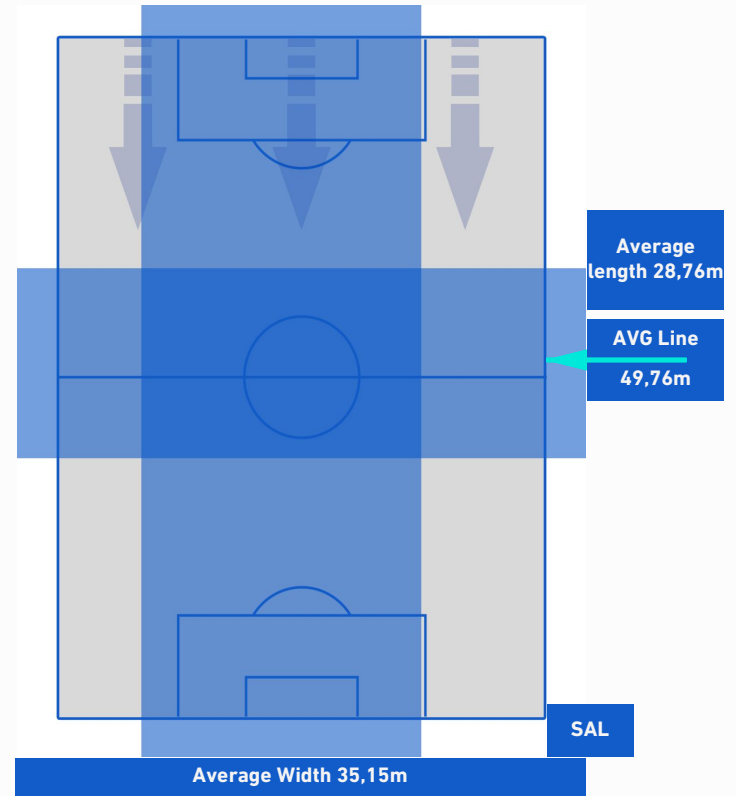

- Player out
- Player out
- Player out
- Player out

- Player in / out
- Player in / out
- Player in / out

-
-
-

UDINESE

0-1

SALERNITANA

TEAM'S DEFENSE POSITION 1st H

TEAM'S DEFENSE POSITION 2nd H