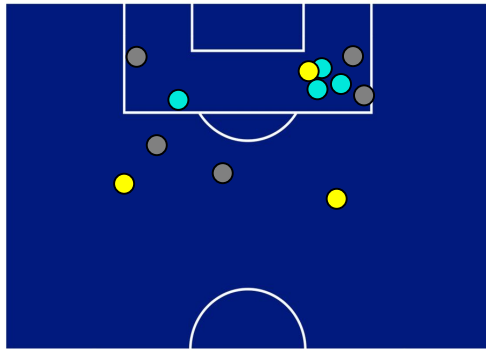

SALERNITANA

ATTACKING PLAYS MAP

| | | |
|----|-----------------|----|
| 28 | Attacking Plays | 13 |
| 12 | Total Attempts | 9 |
| 9 | Scoring Chances | 4 |

ATTEMPTS MAP

| | | |
|---|------------|---|
| 0 | Goals | 1 |
| 3 | On target | 3 |
| 5 | Off target | 4 |
| 4 | Blocked | 2 |

TOUCH MAP

| | | |
|-----|--------------------|-----|
| 703 | Total Balls Played | 667 |
| 186 | DEFENSIVE | 256 |
| 301 | MIDFIELD | 297 |
| 216 | ATTACK ZONE | 114 |

| | | | |
|--------------|-----------------------|----|--------------|
| 38 | Touch in Attacks zone | 10 | |
| G. DEULOFEU | 16 | 2 | F. BONAZZOLI |
| R. BECAO | 8 | 2 | F. FAZIO |
| L. SAMARDZIC | 4 | 2 | L. RANIERI |