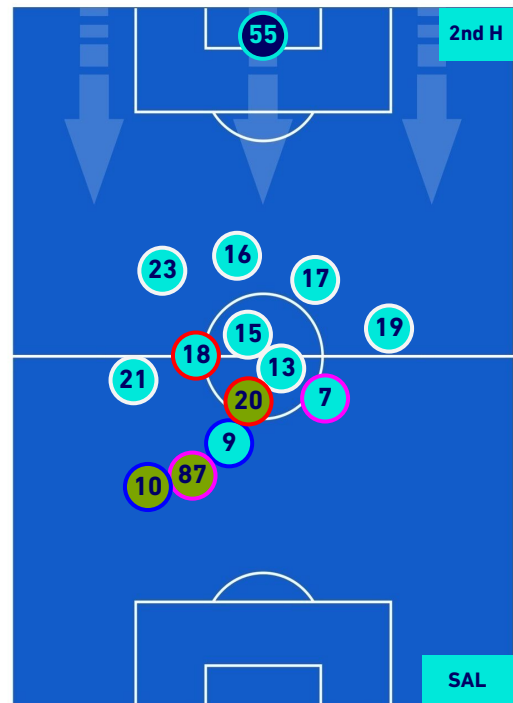

PLAYERS AVERAGE POSITION

Legend:

- 1st Substitution Player in
- 2nd Substitution Player in
- 3rd Substitution Player in
- 4th Substitution Player in

- Player out
- Player out
- Player out
- Player out

- Player in / out
- Player in / out
- Player in / out
- Player in / out

-
-
-
-

UDINESE

0-1

SALERNITANA

PLAYERS AVERAGE POSITION [BALL POSSESSION]

Legend:

- 1st Substitution Player in
- 2nd Substitution Player in
- 3rd Substitution Player in
- 4th Substitution Player in

- Player out
- Player out
- Player out
- Player out

- Player in / out
- Player in / out
- Player in / out

-
-
-

UDINESE

0-1

SALERNITANA

PLAYERS AVERAGE POSITION [NO BALL POSSESSION]

Legend:

- 1st Substitution Player in
- 2nd Substitution Player in
- 3rd Substitution Player in
- 4th Substitution Player in