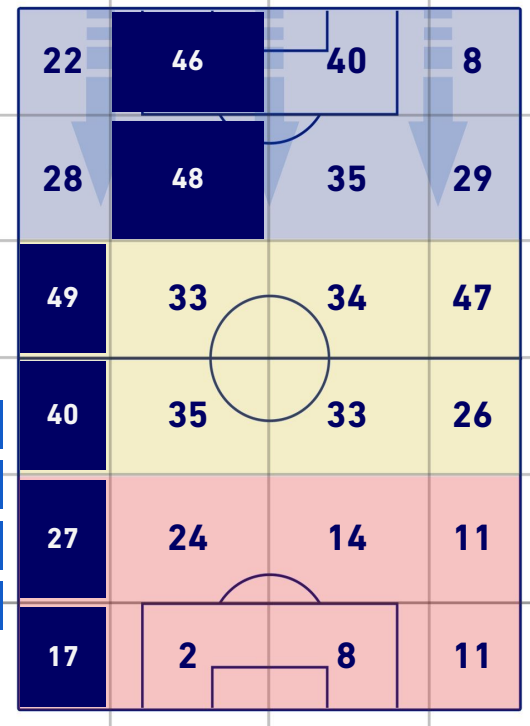

SALERNITANA

ATTACKING PLAYS MAP

| | | |
|----|-----------------|----|
| 28 | Attacking Plays | 13 |
| 12 | Total Attempts | 9 |
| 9 | Scoring Chances | 4 |

ATTEMPTS MAP

| | | |
|---|------------|---|
| 0 | Goals | 1 |
| 3 | On target | 3 |
| 5 | Off target | 4 |
| 4 | Blocked | 2 |

TOUCH MAP

| | | |
|-----|--------------------|-----|
| 703 | Total Balls Played | 667 |
| 186 | DEFENSIVE | 256 |
| 301 | MIDFIELD | 297 |
| 216 | ATTACK ZONE | 114 |

| | | | |
|--------------|-----------------------|----|--------------|
| 38 | Touch in Attacks zone | 10 | |
| G. DEULOFEU | 16 | 2 | F. BONAZZOLI |
| R. BECAO | 8 | 2 | F. FAZIO |
| L. SAMARDZIC | 4 | 2 | L. RANIERI |