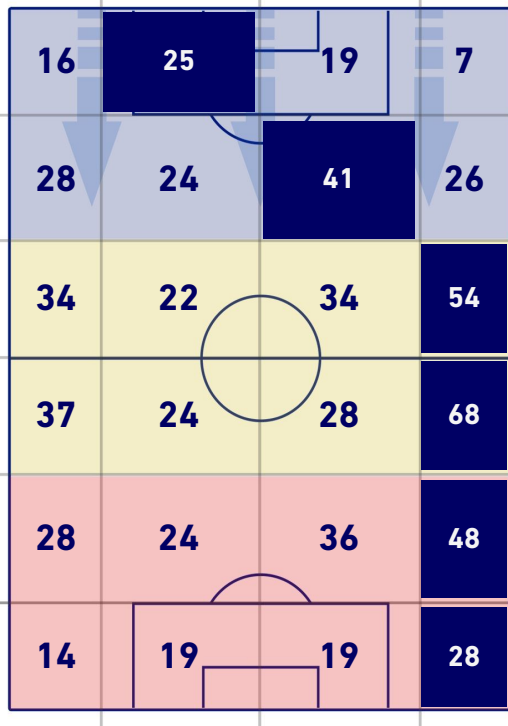

SALERNITANA

ATTACKING PLAYS MAP

| | | |
|----|-----------------|----|
| 28 | Attacking Plays | 13 |
| 12 | Total Attempts | 9 |
| 9 | Scoring Chances | 4 |

ATTEMPTS MAP

| | | |
|---|------------|---|
| 0 | Goals | 1 |
| 3 | On target | 3 |
| 5 | Off target | 4 |
| 4 | Blocked | 2 |

TOUCH MAP

| | | |
|-----|--------------------|-----|
| 703 | Total Balls Played | 667 |
| 186 | DEFENSIVE | 256 |
| 301 | MIDFIELD | 297 |
| 216 | ATTACK ZONE | 114 |

| | | | |
|--------------|-----------------------|----|--------------|
| 38 | Touch in Attacks zone | 10 | |
| G. DEULOFEU | 16 | 2 | F. BONAZZOLI |
| R. BECAO | 8 | 2 | F. FAZIO |
| L. SAMARDZIC | 4 | 2 | L. RANIERI |