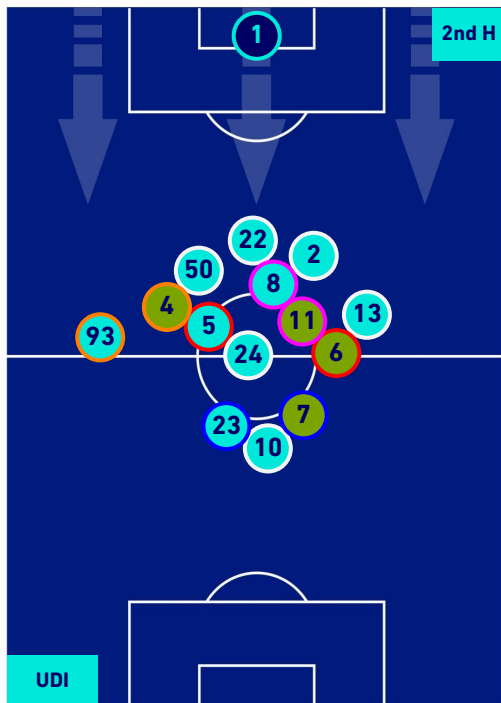

-
-
-
-

UDINESE

0-1

SALERNITANA

PLAYERS AVERAGE POSITION [BALL POSSESSION]

Legend:

- 1st Substitution Player in
- 2nd Substitution Player in
- 3rd Substitution Player in
- 4th Substitution Player in

- Player out
- Player out
- Player out
- Player out

- Player in / out
- Player in / out
- Player in / out

-
-
-

UDINESE

0-1

SALERNITANA

PLAYERS AVERAGE POSITION [NO BALL POSSESSION]

Legend:

- 1st Substitution Player in
- 2nd Substitution Player in
- 3rd Substitution Player in
- 4th Substitution Player in