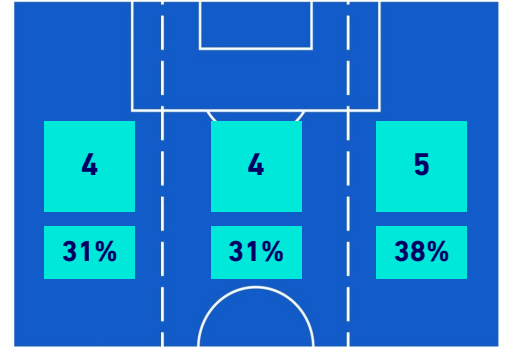

SALERNITANA

ATTACKING PLAYS MAP

| | | |
|----|-----------------|----|
| 28 | Attacking Plays | 13 |
| 12 | Total Attempts | 9 |
| 9 | Scoring Chances | 4 |

ATTEMPTS MAP

| | | |
|---|------------|---|
| 0 | Goals | 1 |
| 3 | On target | 3 |
| 5 | Off target | 4 |
| 4 | Blocked | 2 |