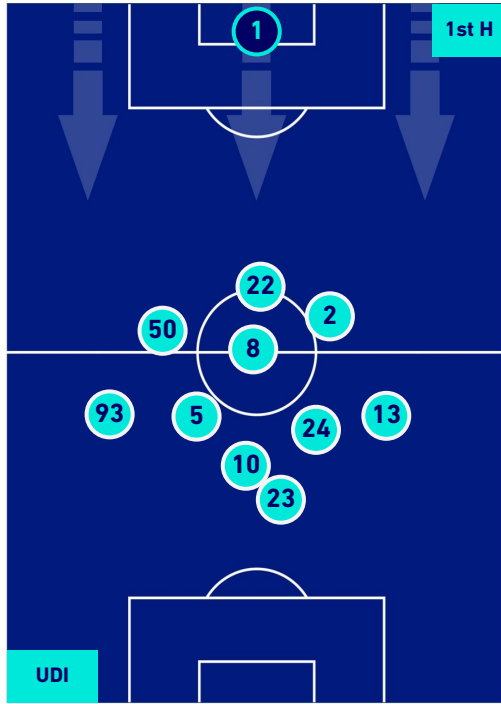

PLAYERS AVERAGE POSITION

Legend:

- 1st Substitution Player in
- 2nd Substitution Player in
- 3rd Substitution Player in
- 4th Substitution Player in

- Player out
- Player out
- Player out
- Player out

- Player in / out
- Player in / out
- Player in / out
- Player in / out

-
-
-
-

UDINESE

0-1

SALERNITANA

PLAYERS AVERAGE POSITION [BALL POSSESSION]

Legend:

- 1st Substitution Player in
- 2nd Substitution Player in
- 3rd Substitution Player in
- 4th Substitution Player in

- Player out
- Player out
- Player out
- Player out