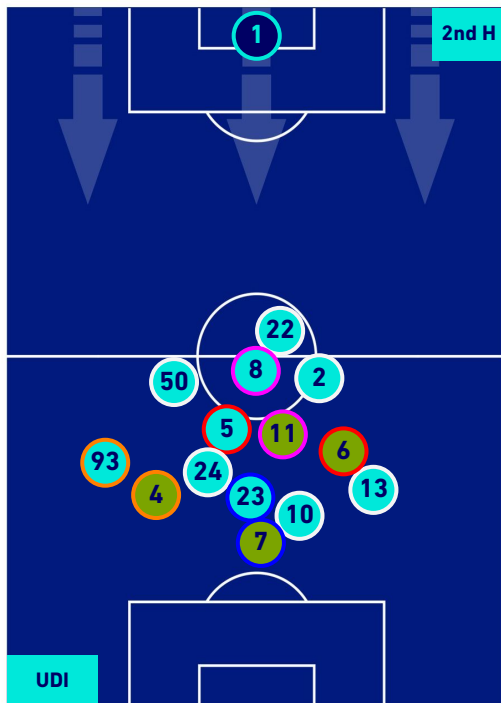

PLAYERS AVERAGE POSITION

Legend:

- 1st Substitution Player in
- 2nd Substitution Player in
- 3rd Substitution Player in
- 4th Substitution Player in

- Player out
- Player out
- Player out
- Player out

- Player in / out
- Player in / out
- Player in / out
- Player in / out

-
-
-
-

UDINESE

0-1

SALERNITANA

PLAYERS AVERAGE POSITION [BALL POSSESSION]

Legend:

- 1st Substitution Player in
- 2nd Substitution Player in
- 3rd Substitution Player in
- 4th Substitution Player in

- Player out
- Player out
- Player out
- Player out