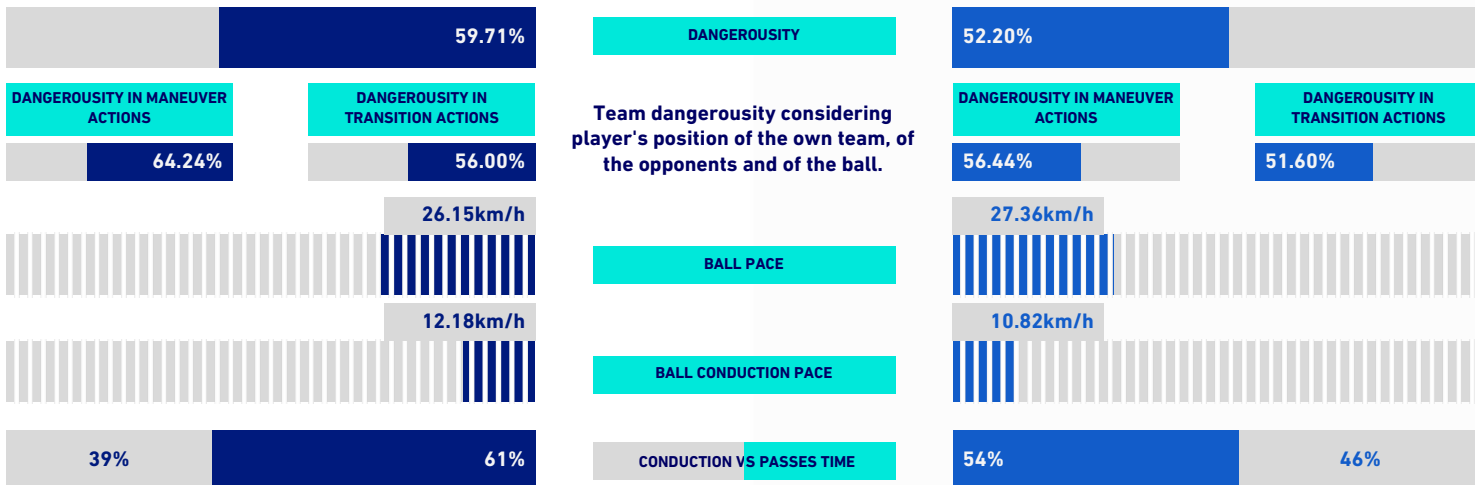

UDINESE

0-1

SALERNITANA

VIRTUAL COACH

TEAM INDICATORS

RECORDMEN

PASS GAIN

Number of players overtaken by a vertical pass (only successful passes are considered). It shows how much a player tends to overcome the opponent's pressure lines.