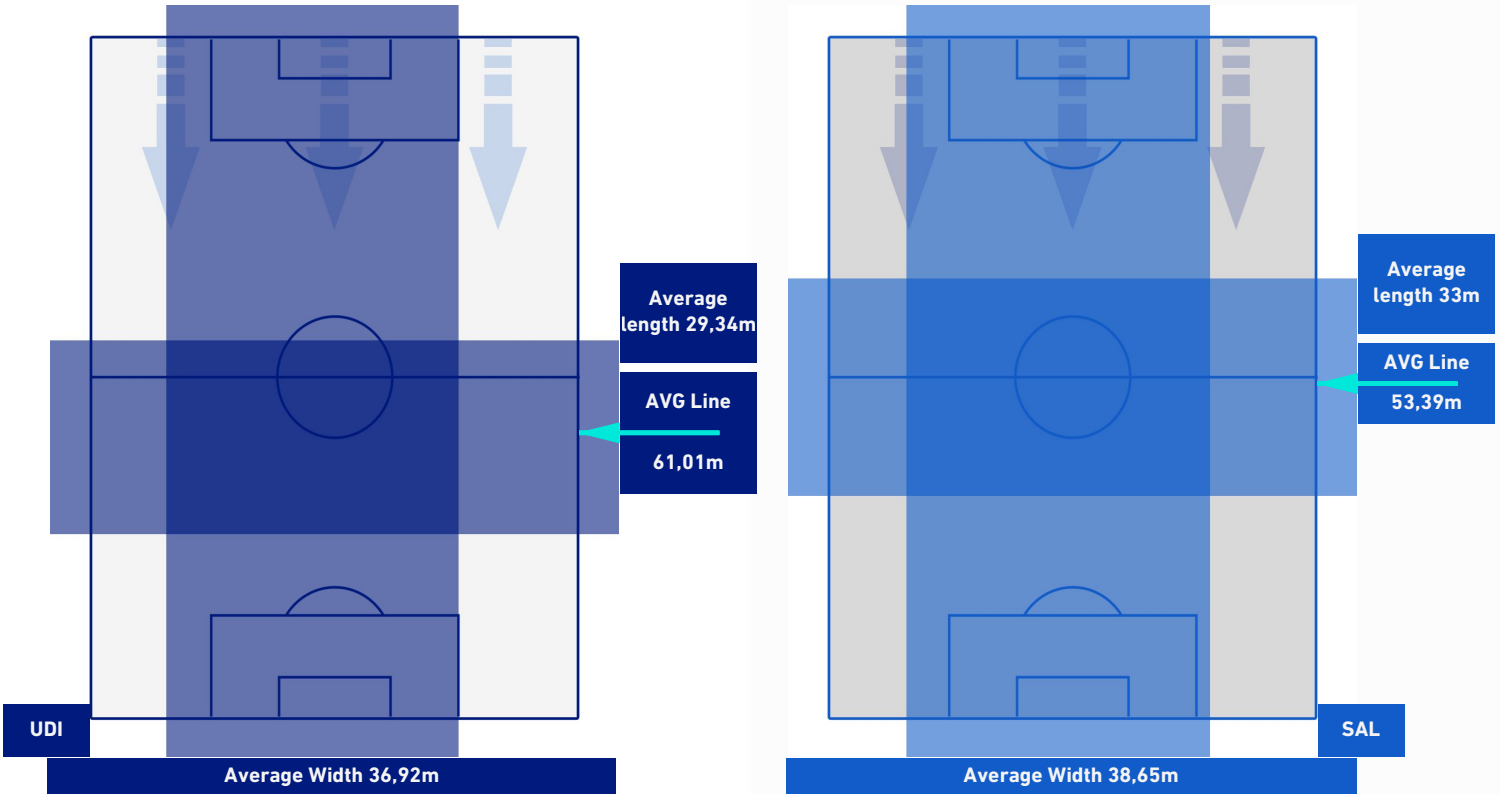

UDINESE

0-1

SALERNITANA

TEAM'S DEFENSE POSITION [BALL POSSESSION]