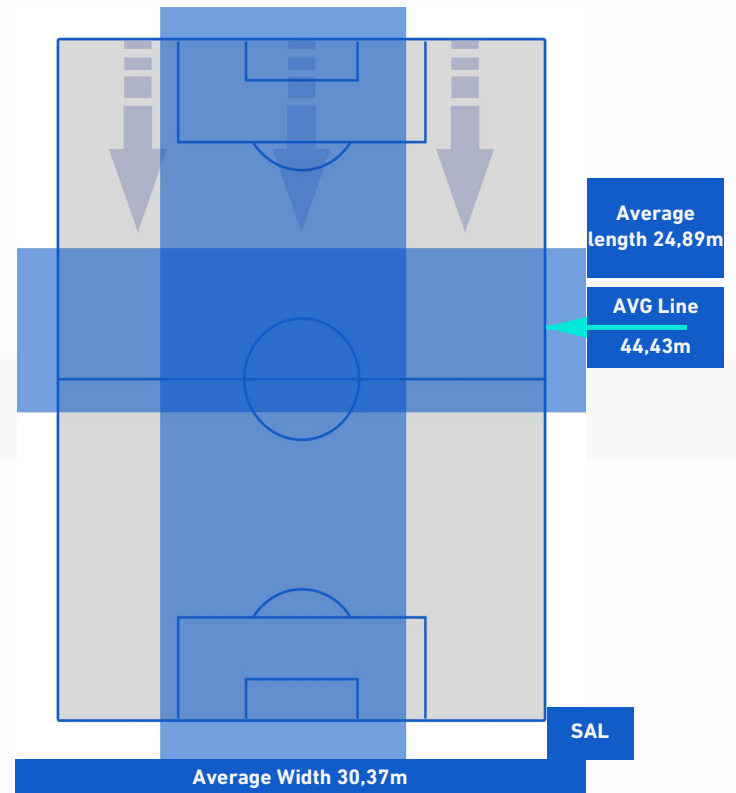

- Player out
- Player out
- Player out
- Player out

- Player in / out
- Player in / out
- Player in / out

-
-
-

UDINESE

0-1

SALERNITANA

TEAM'S DEFENSE POSITION 1st H

TEAM'S DEFENSE POSITION 2nd H