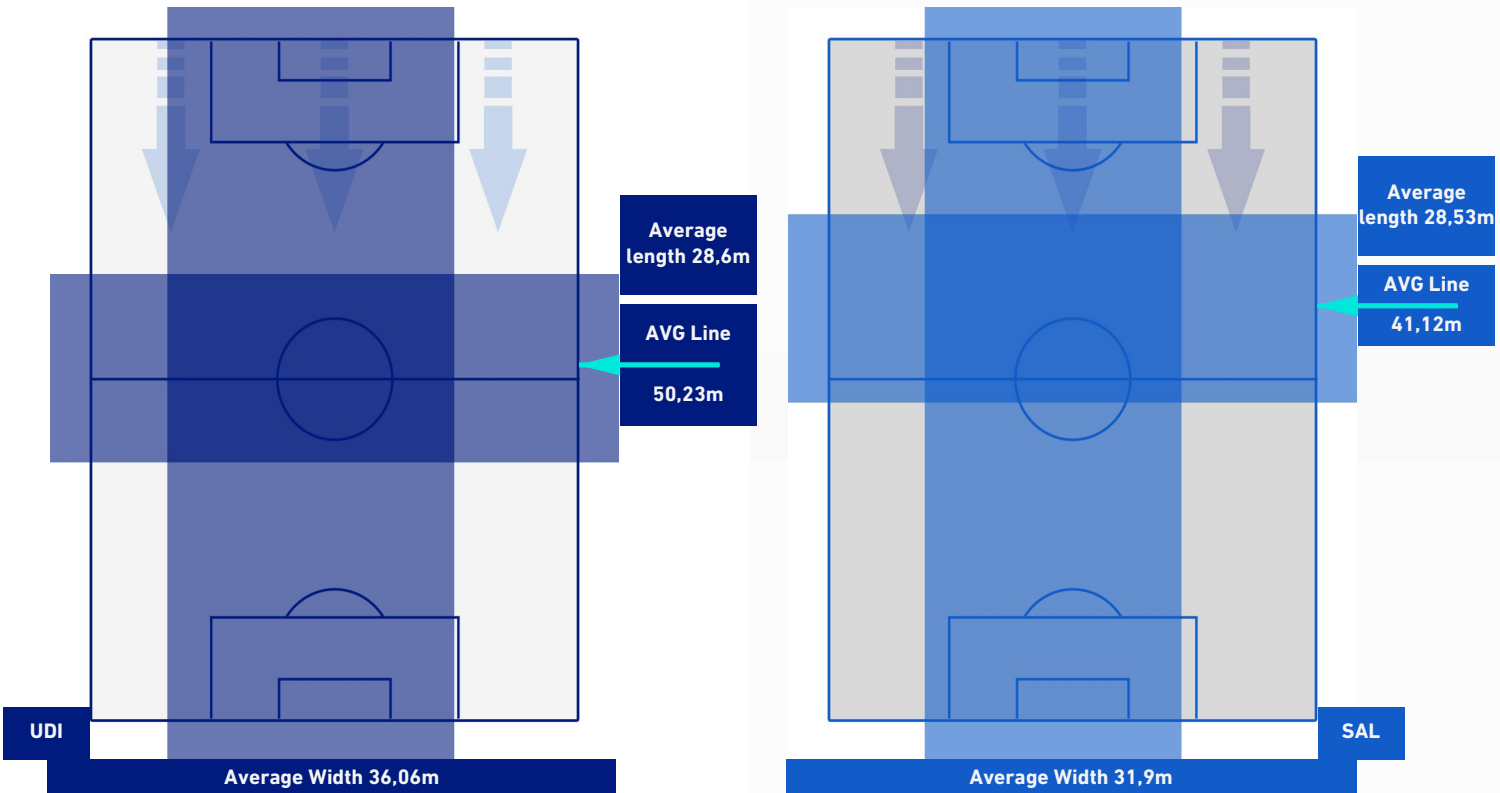

TEAM'S DEFENSE POSITION [NO BALL POSSESSION]