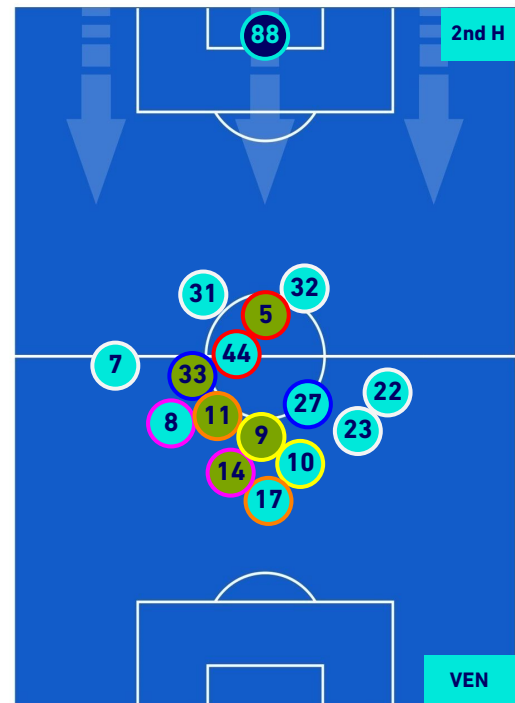

SAMPDORIA

1-1

VENEZIA

PLAYERS AVERAGE POSITION [BALL POSSESSION]

Legend:

- 1st Substitution ● Player in
- 2nd Substitution ● Player in
- 3rd Substitution ● Player in
- 4th Substitution ● Player in
- 5th Substitution ● Player in

- Player out
- Player out
- Player out
- Player out
- Player out

- Player in / out
- Player in / out
- Player in / out
- Player in / out
- Player in / out

- ●
- ●
- ●
- ●
- ●