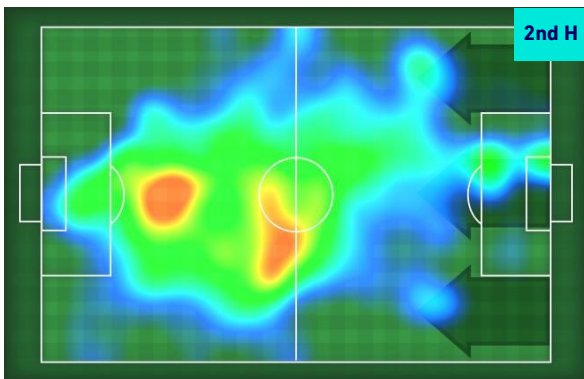

SAMPDORIA

1-1

VENEZIA

KEY PLAYERS

MANOLO GABBIADINI 23

Position	Forward
Games in Serie A	236
Goals in Serie A	59
Date of birth	26/11/1991
Nationality	ITA

Jog 27% - Run 67% - Sprint 6% **Km 7.064**

1.929	4.715	0.42

Mvp Stats

Minutes Played	61'
Goals	1
Scoring Chances	1
Attempts	6
Attempts on target (goals)	3(1)
Balls Played	40
Passes Completed	15
Passes Completed/Attempted (%)	71%
Key Passes	1
Recoveries	4
Fouls Suffered	1

HeatMap