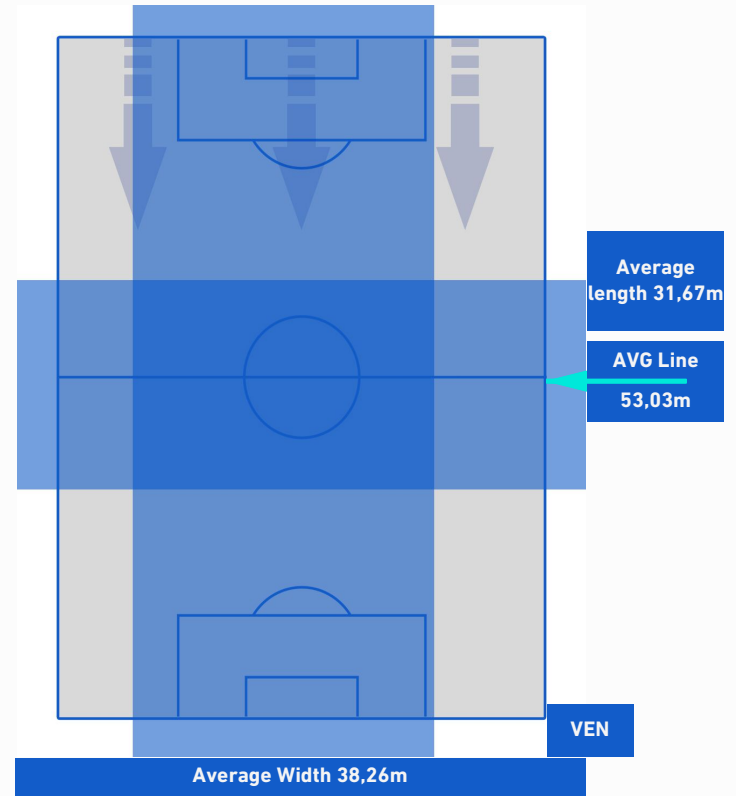

SAMPDORIA

1-1

VENEZIA

TEAM'S DEFENSE POSITION [BALL POSSESSION]