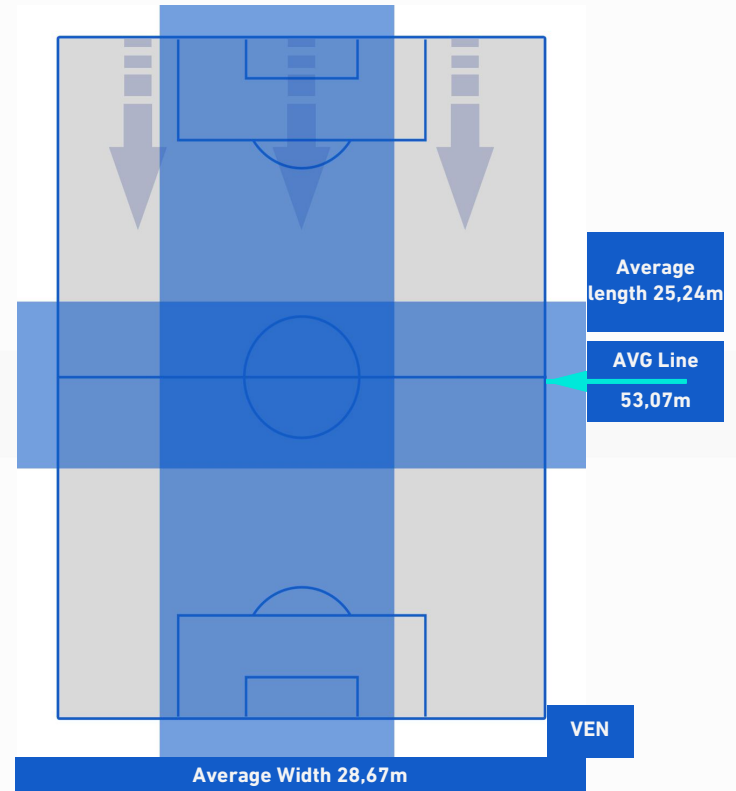

- Player in / out
- Player in / out
- Player in / out
- Player in / out

-
-
-
-
-

SAMPDORIA

1-1

VENEZIA

TEAM'S DEFENSE POSITION 1st H

TEAM'S DEFENSE POSITION 2nd H

SAMPDORIA