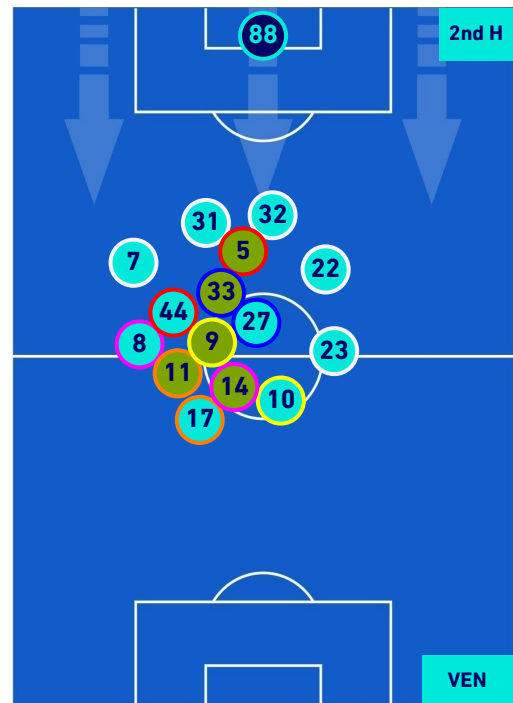

SAMPDORIA

1-1

VENEZIA

PLAYERS AVERAGE POSITION [NO BALL POSSESSION]

Legend:

- 1st Substitution ● Player in
- 2nd Substitution ● Player in
- 3rd Substitution ● Player in
- 4th Substitution ● Player in
- 5th Substitution ● Player in

- Player out
- Player out
- Player out
- Player out
- Player out

- Player in / out
- Player in / out
- Player in / out
- Player in / out

- ●
- ●
- ●
- ●
- ●