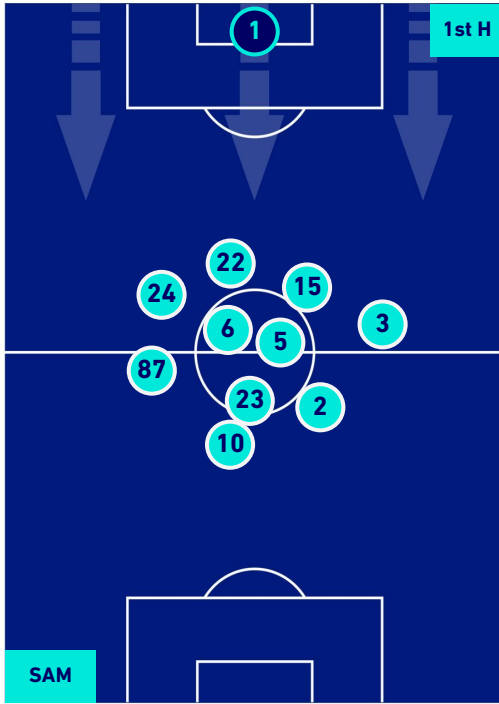

SAMPDORIA

1-1

VENEZIA

HEATMAP

SAMPDORIA

1-1

VENEZIA

PLAYERS AVERAGE POSITION

- Legend:
- 1st Substitution ● Player in
 - 2nd Substitution ● Player in
 - 3rd Substitution ● Player in
 - 4th Substitution ● Player in
 - 5th Substitution ● Player in
 - Player out
 - Player out
 - Player out
 - Player out
 - Player out