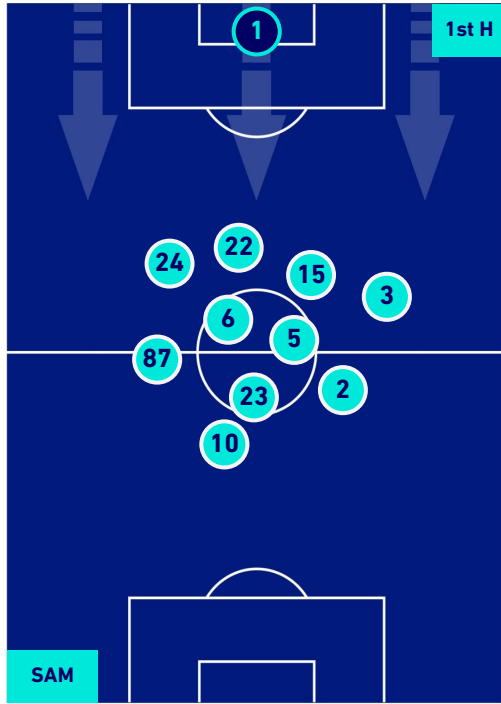

- Player in / out
- Player in / out
- Player in / out
- Player in / out
- Player in / out

SAMPDORIA

1-1

VENEZIA

PLAYERS AVERAGE POSITION [BALL POSSESSION]

Legend:

- 1st Substitution ● Player in
- 2nd Substitution ● Player in
- 3rd Substitution ● Player in
- 4th Substitution ● Player in
- 5th Substitution ● Player in

- Player out
- Player out
- Player out
- Player out
- Player out

- Player in / out
- Player in / out
- Player in / out
- Player in / out
- Player in / out

-
-
-
-
-

SAMPDORIA

1-1

VENEZIA

PLAYERS AVERAGE POSITION [NO BALL POSSESSION]

Legend:

- 1st Substitution ● Player in
- 2nd Substitution ● Player in
- 3rd Substitution ● Player in
- 4th Substitution ● Player in
- 5th Substitution ● Player in

- Player out
- Player out
- Player out
- Player out
- Player out