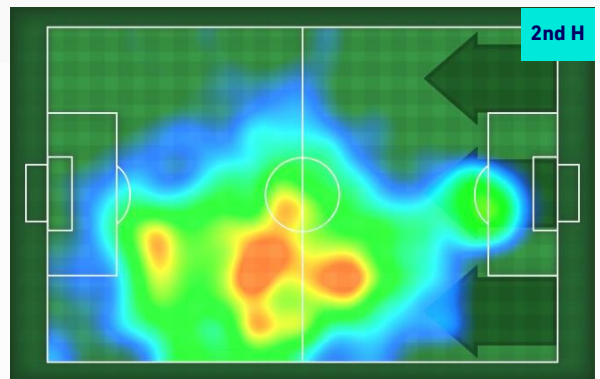

Mvp Stats

Minutes Played	95'
Scoring Chances	5
Attempts	3
Balls Played	65
Passes Completed	24
Passes Completed/Attempted (%)	69%
Key Passes	5
Recoveries	8

HeatMap

Genova 19/12/2021 LUIGI FERRARIS STADIUM - 18:00