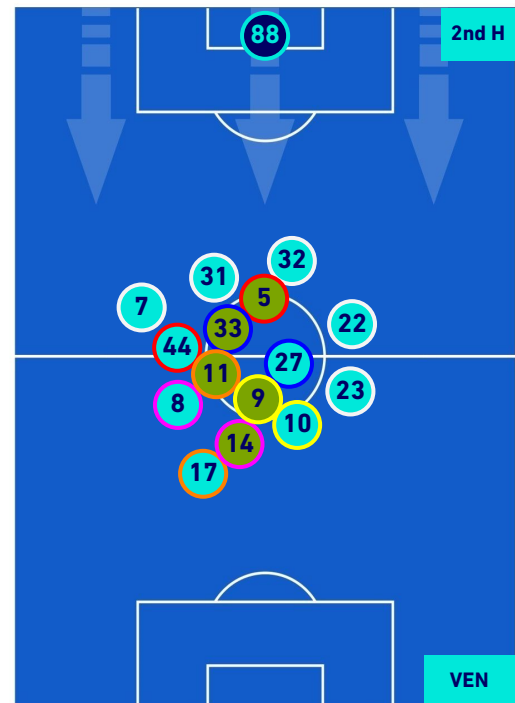

SAMPDORIA

1-1

VENEZIA

HEATMAP

SAMPDORIA

1-1

VENEZIA

PLAYERS AVERAGE POSITION

- Legend:
- 1st Substitution ● Player in
 - 2nd Substitution ● Player in
 - 3rd Substitution ● Player in
 - 4th Substitution ● Player in
 - 5th Substitution ● Player in
 - Player out
 - Player out
 - Player out
 - Player out
 - Player out