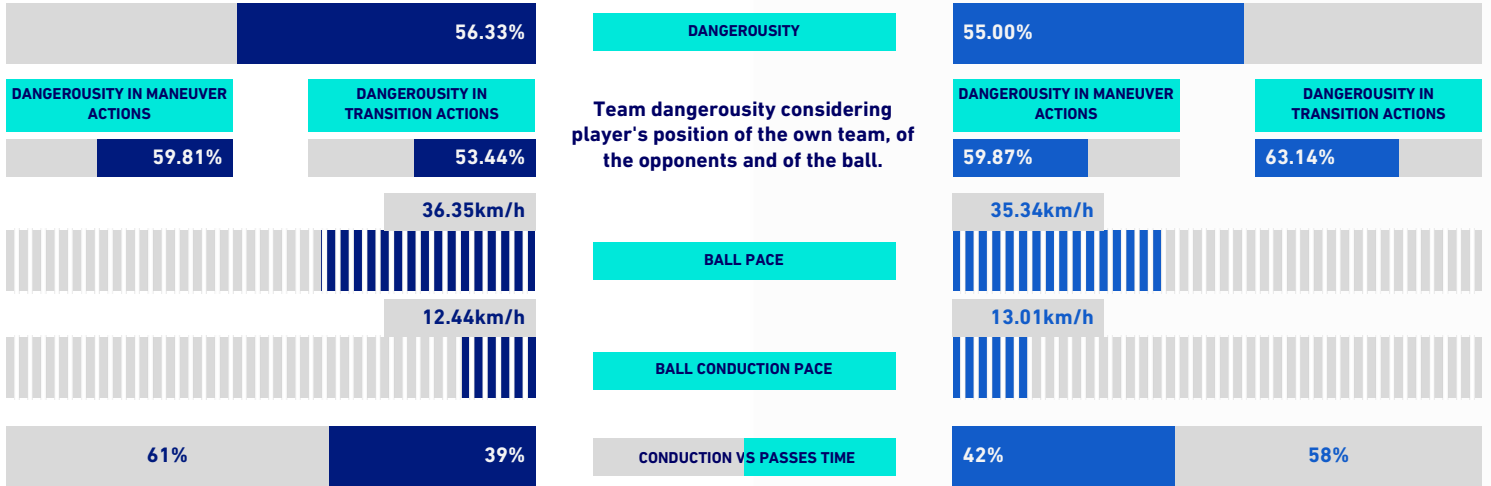

SAMPDORIA

1-1

VENEZIA

VIRTUAL COACH

TEAM INDICATORS

RECORDMEN

PASS GAIN

Number of players overtaken by a vertical pass (only successful passes are considered). It shows how much a player tends to overcome the opponent's pressure lines.