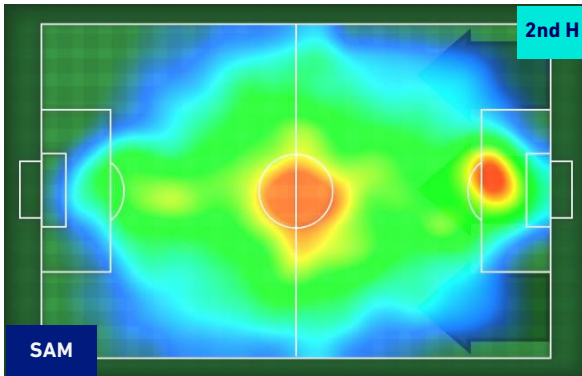

SAMPDORIA

1-1

VENEZIA

HEATMAP

SAMPDORIA

1-1

VENEZIA

PLAYERS AVERAGE POSITION