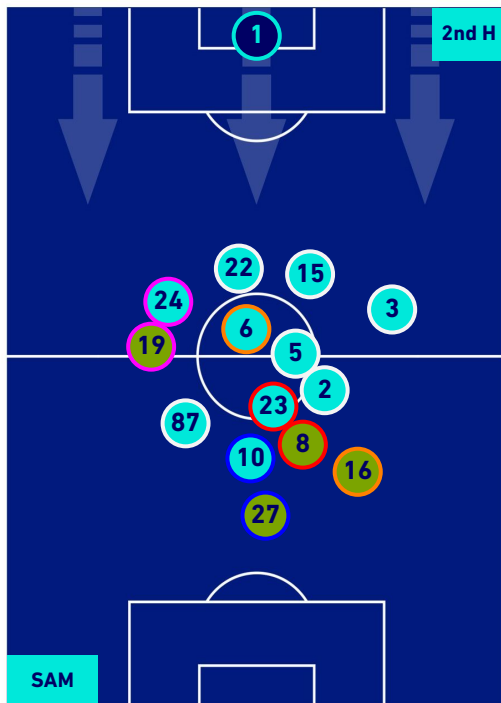

SAMPDORIA

1-1

VENEZIA

PLAYERS AVERAGE POSITION [BALL POSSESSION]

Legend:

- 1st Substitution ● Player in
- 2nd Substitution ● Player in
- 3rd Substitution ● Player in
- 4th Substitution ● Player in
- 5th Substitution ● Player in

- Player out
- Player out
- Player out
- Player out
- Player out

- Player in / out
- Player in / out
- Player in / out
- Player in / out
- Player in / out

- ●
- ●
- ●
- ●
- ●