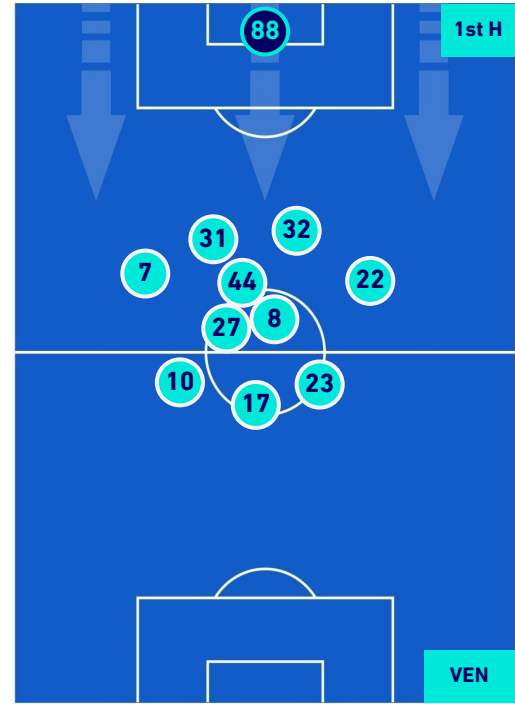

SAMPDORIA

1-1

VENEZIA

HEATMAP

SAMPDORIA

1-1

VENEZIA

PLAYERS AVERAGE POSITION

- Legend:
- 1st Substitution ● Player in
 - 2nd Substitution ● Player in
 - 3rd Substitution ● Player in
 - 4th Substitution ● Player in
 - 5th Substitution ● Player in
 - Player out
 - Player out
 - Player out
 - Player out
 - Player out