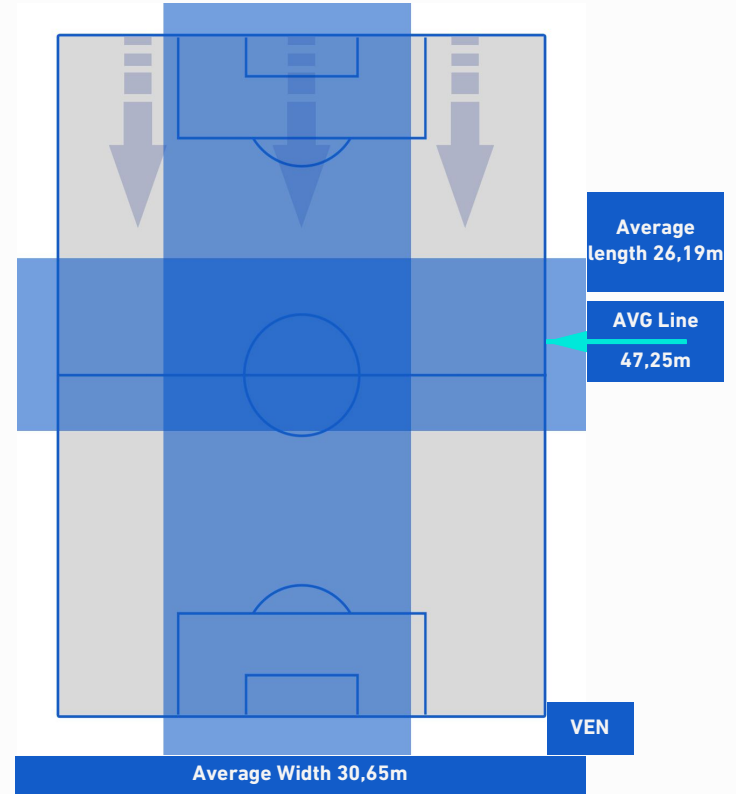

- Player in / out
- Player in / out
- Player in / out
- Player in / out

-
-
-
-
-

SAMPDORIA

1-1

VENEZIA

TEAM'S DEFENSE POSITION 1st H

TEAM'S DEFENSE POSITION 2nd H

SAMPDORIA