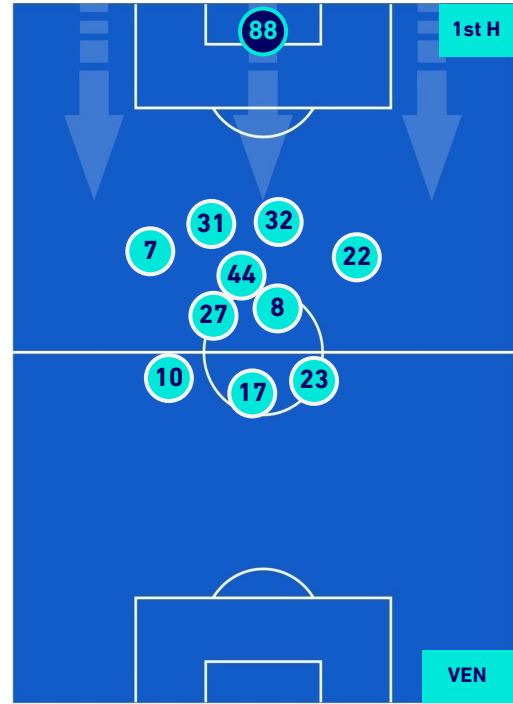

- Player in / out
- Player in / out
- Player in / out
- Player in / out
- Player in / out

SAMPDORIA

1-1

VENEZIA

PLAYERS AVERAGE POSITION [BALL POSSESSION]

Legend:

- 1st Substitution ● Player in
- 2nd Substitution ● Player in
- 3rd Substitution ● Player in
- 4th Substitution ● Player in
- 5th Substitution ● Player in

- Player out
- Player out
- Player out
- Player out
- Player out

- Player in / out
- Player in / out
- Player in / out
- Player in / out
- Player in / out

-
-
-
-
-

SAMPDORIA

1-1

VENEZIA

PLAYERS AVERAGE POSITION [NO BALL POSSESSION]

Legend:

- 1st Substitution ● Player in
- 2nd Substitution ● Player in
- 3rd Substitution ● Player in
- 4th Substitution ● Player in
- 5th Substitution ● Player in

- Player out
- Player out
- Player out
- Player out
- Player out