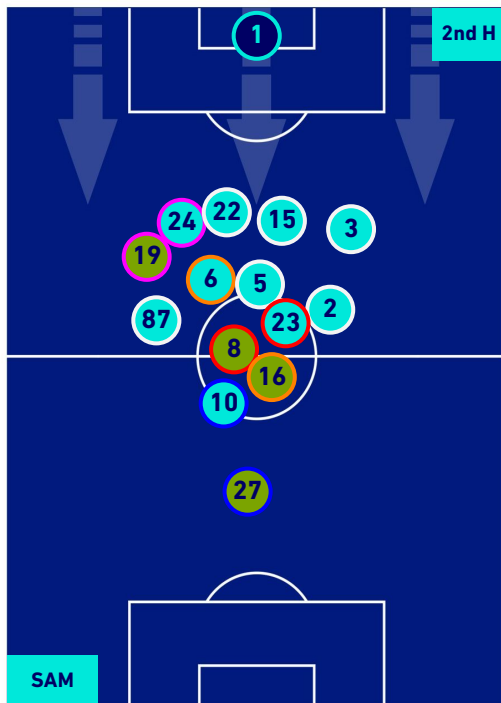

- Player in / out
- Player in / out
- Player in / out
- Player in / out
- Player in / out

SAMPDORIA

1-1

VENEZIA

PLAYERS AVERAGE POSITION [BALL POSSESSION]

Legend:

- 1st Substitution ● Player in
- 2nd Substitution ● Player in
- 3rd Substitution ● Player in
- 4th Substitution ● Player in
- 5th Substitution ● Player in

- Player out
- Player out
- Player out
- Player out
- Player out

- Player in / out
- Player in / out
- Player in / out
- Player in / out
- Player in / out

-
-
-
-
-

SAMPDORIA

1-1

VENEZIA

PLAYERS AVERAGE POSITION [NO BALL POSSESSION]

Legend:

- 1st Substitution ● Player in
- 2nd Substitution ● Player in
- 3rd Substitution ● Player in
- 4th Substitution ● Player in
- 5th Substitution ● Player in

- Player out
- Player out
- Player out
- Player out
- Player out