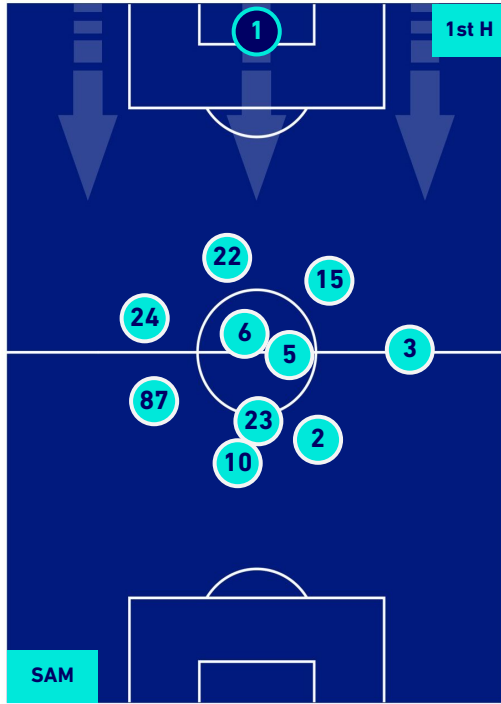

- Legend:
- 1st Substitution ● Player in
 - 2nd Substitution ● Player in
 - 3rd Substitution ● Player in
 - 4th Substitution ● Player in
 - 5th Substitution ● Player in
 - Player out
 - Player out
 - Player out
 - Player out
 - Player out

- Player in / out
- Player in / out
- Player in / out
- Player in / out
- Player in / out

SAMPDORIA

1-1

VENEZIA

PLAYERS AVERAGE POSITION [BALL POSSESSION]

Legend:

- 1st Substitution ● Player in
- 2nd Substitution ● Player in
- 3rd Substitution ● Player in
- 4th Substitution ● Player in
- 5th Substitution ● Player in

- Player out
- Player out
- Player out
- Player out
- Player out

- Player in / out
- Player in / out
- Player in / out
- Player in / out
- Player in / out

-
-
-
-
-

SAMPDORIA

1-1

VENEZIA

PLAYERS AVERAGE POSITION [NO BALL POSSESSION]