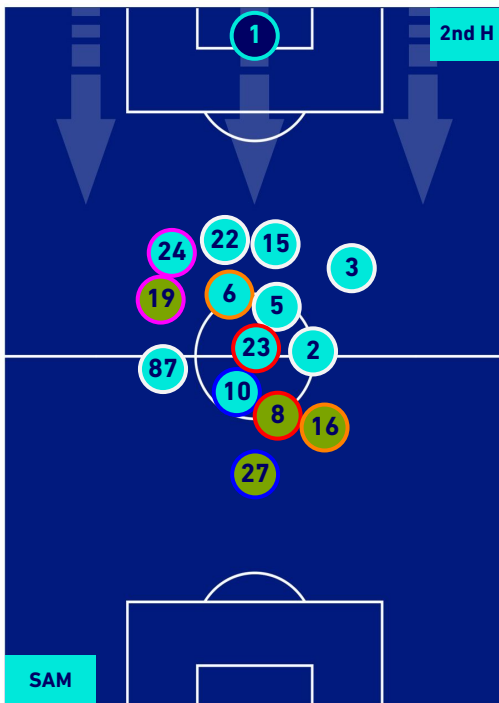

SAMPDORIA

1-1

VENEZIA

HEATMAP

SAMPDORIA

1-1

VENEZIA

PLAYERS AVERAGE POSITION

- Legend:
- 1st Substitution ● Player in
 - 2nd Substitution ● Player in
 - 3rd Substitution ● Player in
 - 4th Substitution ● Player in
 - 5th Substitution ● Player in
 - Player out
 - Player out
 - Player out
 - Player out
 - Player out