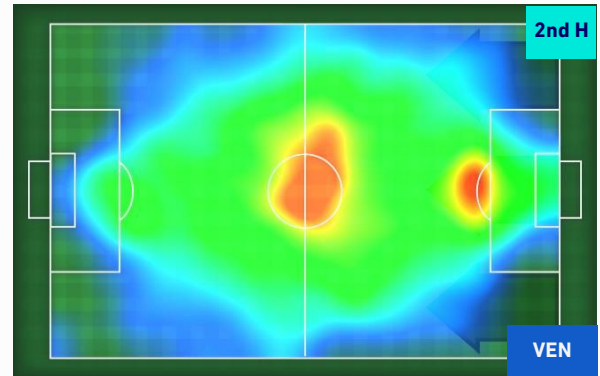

SAMPDORIA

1-1

VENEZIA

HEATMAP

SAMPDORIA

1-1

VENEZIA

PLAYERS AVERAGE POSITION