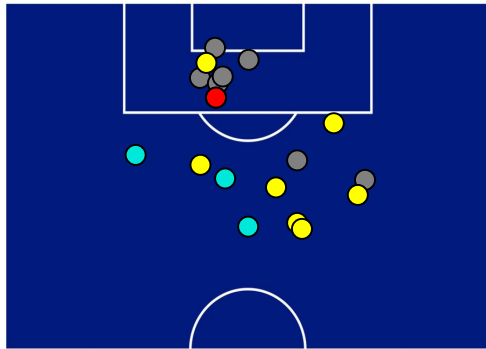

Legend:

- 1st Substitution ● Player in
- 2nd Substitution ● Player in
- 3rd Substitution ● Player in
- 4th Substitution ● Player in
- 5th Substitution ● Player in

- Player out
- Player out
- Player out
- Player out
- Player out

- Player in / out
- Player in / out
- Player in / out
- Player in / out

-
-
-
-
-

SAMPDORIA

1-1

VENEZIA

TEAM'S DEFENSE POSITION 1st H

TEAM'S DEFENSE POSITION 2nd H

SAMPDORIA

1-1

VENEZIA

TEAM'S DEFENSE POSITION [BALL POSSESSION]

TEAM'S DEFENSE POSITION [NO BALL POSSESSION]

Genova 19/12/2021 LUIGI FERRARIS STADIUM - 18:00

SAMPDORIA

1-1

VENEZIA

ATTACKING PLAYS MAP

42	Attacking Plays	47
18	Total Attempts	12
13	Scoring Chances	10

ATTEMPTS MAP

1	Goals	1
8	On target	1
7	Off target	9
3	Blocked	2

TOUCH MAP

664	Total Balls Played	689
204	DEFENSIVE	260
304	MIDFIELD	276
156	ATTACK ZONE	153