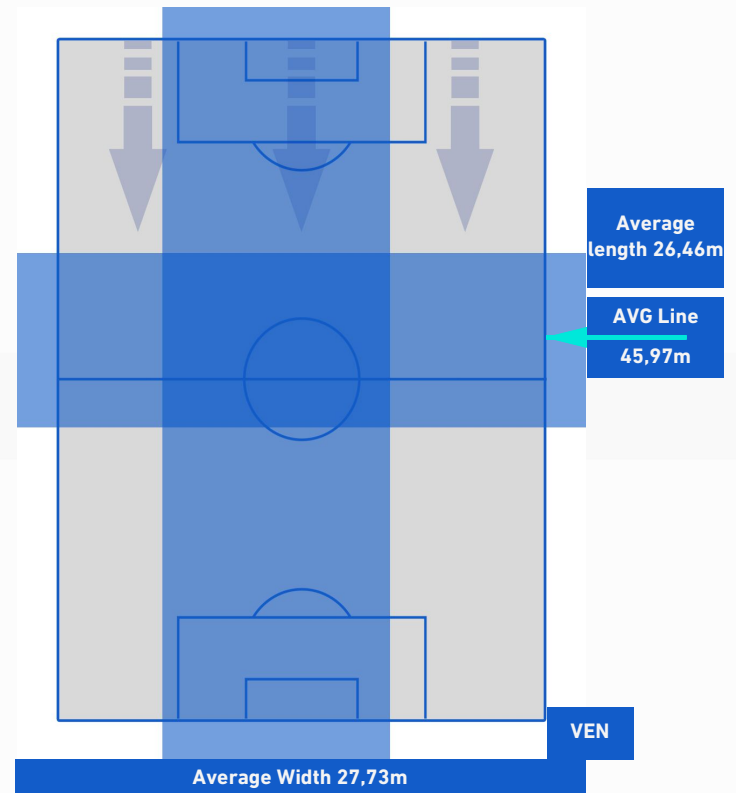

TEAM'S DEFENSE POSITION [NO BALL POSSESSION]