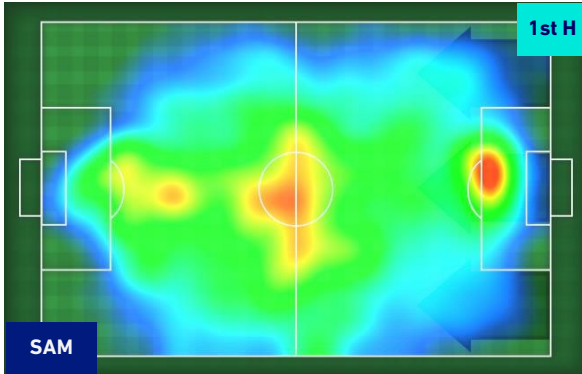

SAMPDORIA

1-1

VENEZIA

HEATMAP

SAMPDORIA

1-1

VENEZIA

PLAYERS AVERAGE POSITION