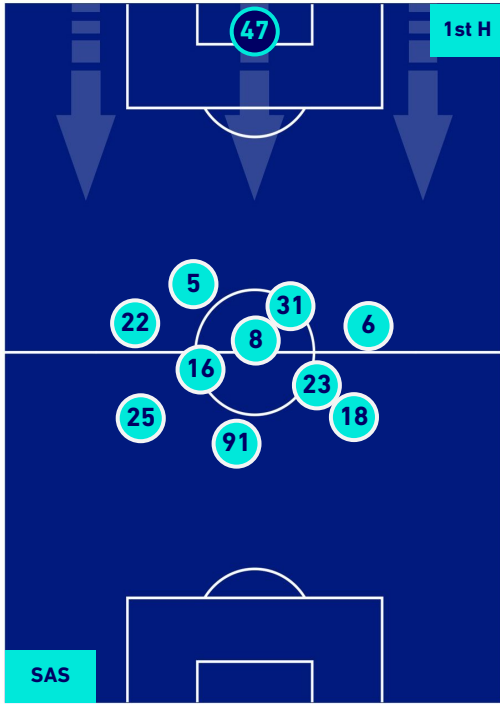

## HEATMAP

**SASSUOLO**

**2-2**

**CAGLIARI**

## PLAYERS AVERAGE POSITION

Legend:

- 1st Substitution Player in
- 2nd Substitution Player in
- 3rd Substitution Player in
- 4th Substitution Player in

- Player out
- Player out
- Player out
- Player out