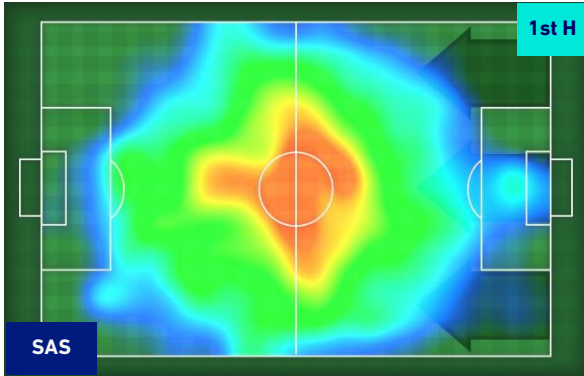

## HEATMAP

**SASSUOLO**

**2-2**

**CAGLIARI**

## PLAYERS AVERAGE POSITION

Legend:

- 1st Substitution Player in
- 2nd Substitution Player in
- 3rd Substitution Player in
- 4th Substitution Player in

- Player out
- Player out
- Player out
- Player out