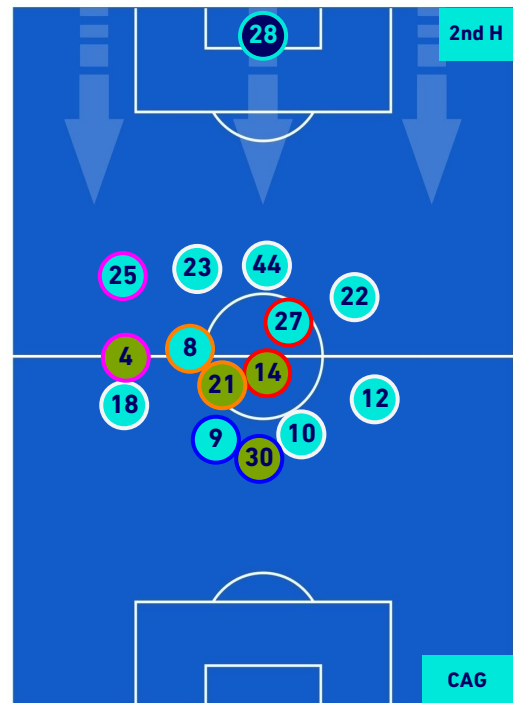

## PLAYERS AVERAGE POSITION

Legend:

- 1st Substitution Player in
- 2nd Substitution Player in
- 3rd Substitution Player in
- 4th Substitution Player in

- Player out
- Player out
- Player out
- Player out

- Player in / out
- Player in / out
- Player in / out
- Player in / out

- 
- 
- 
-

**SASSUOLO**

**2-2**

**CAGLIARI**

## PLAYERS AVERAGE POSITION [BALL POSSESSION]

Legend:

- 1st Substitution ● Player in
- 2nd Substitution ● Player in
- 3rd Substitution ● Player in
- 4th Substitution ● Player in

- Player out
- Player out
- Player out
- Player out