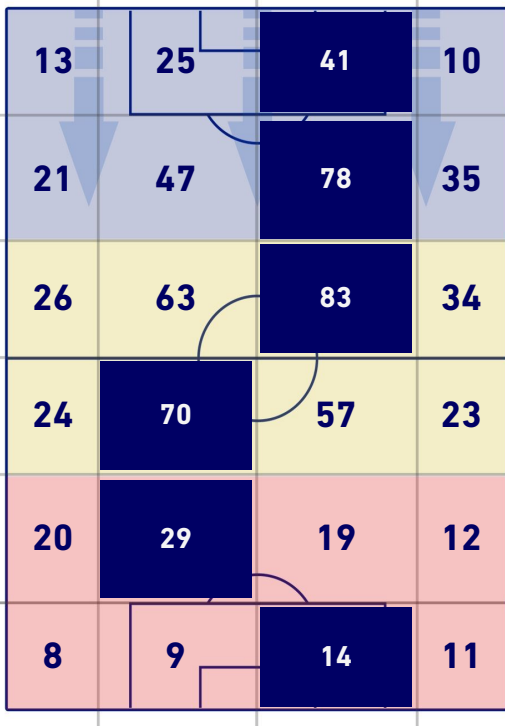

## ATTACKING PLAYS MAP

34	Attacking Plays	24
20	Total Attempts	11
12	Scoring Chances	7

## ATTEMPTS MAP

2	Goals	2
4	On target	4
12	Off target	4
4	Blocked	3

## TOUCH MAP

772	Total Balls Played	569
270	DEFENSIVE	192
380	MIDFIELD	268
122	ATTACK ZONE	109

23	Touch in Attacks zone	20	
G. SCAMACCA	7	6	JOAO PEDRO
G. RASPADORI	4	5	N. NANDEZ
D. BERARDI	3	3	L. CEPPELLI