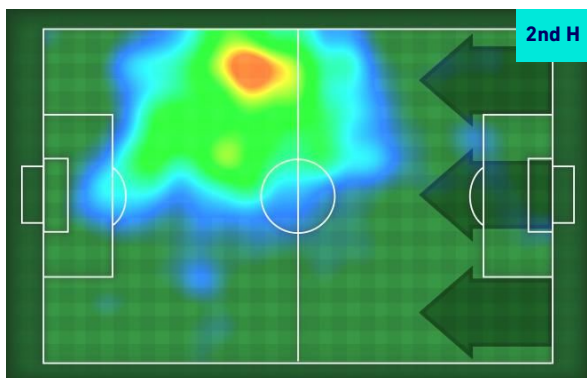

SASSUOLO

2-2

CAGLIARI

KEY PLAYERS

DOMENICO BERARDI 25

Position	Forward
Games in Serie A	249
Goals in Serie A	92
Date of birth	01/08/1994
Nationality	ITA

Jog 35% - Run 55% - Sprint 10% **Km 11.11**

3.834	6.133	1.143

Mvp Stats

Minutes Played	94'
Goals	1
Scoring Chances	2
Attempts	5
Attempts on target (goals)	1(1)
Assists	1
Balls Played	62
Passes Completed	37
Passes Completed/Attempted (%)	90%
Key Passes	1
Recoveries	3
Fouls Suffered	2

HeatMap