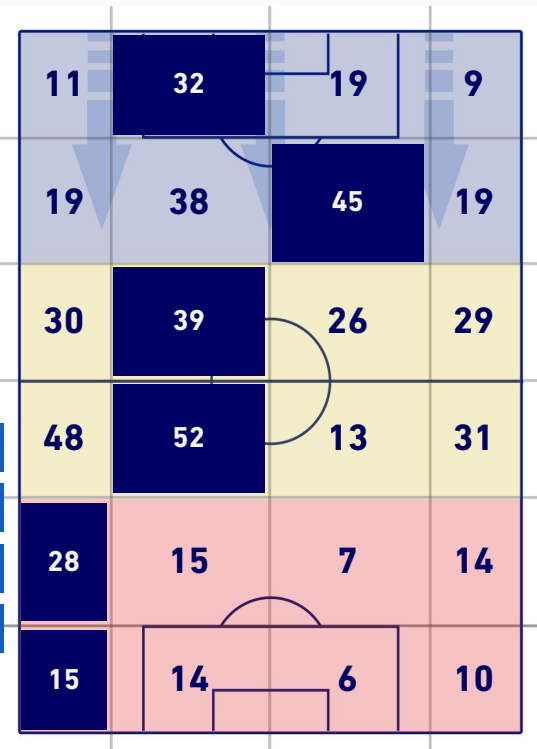

## ATTACKING PLAYS MAP

34	Attacking Plays	24
20	Total Attempts	11
12	Scoring Chances	7

## ATTEMPTS MAP

2	Goals	2
4	On target	4
12	Off target	4
4	Blocked	3

## TOUCH MAP

772	Total Balls Played	569
270	DEFENSIVE	192
380	MIDFIELD	268
122	ATTACK ZONE	109

23	Touch in Attacks zone	20	
G. SCAMACCA	7	6	JOAO PEDRO
G. RASPADORI	4	5	N. NANDEZ
D. BERARDI	3	3	L. CEPPELLI