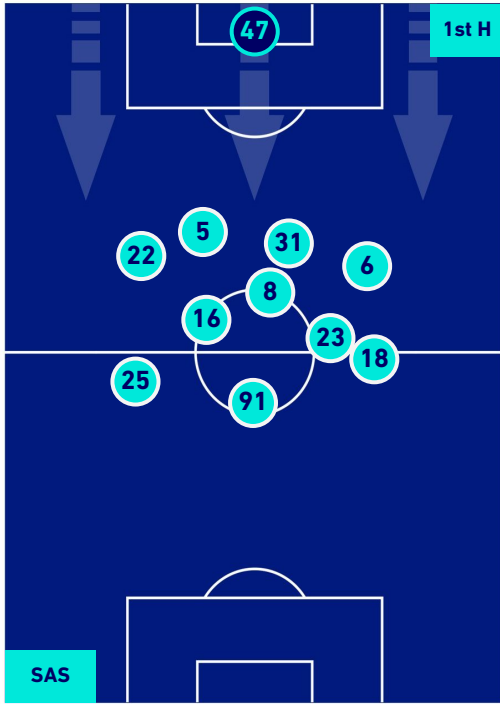

## PLAYERS AVERAGE POSITION [BALL POSSESSION]

Legend:

- 1st Substitution ● Player in
- 2nd Substitution ● Player in
- 3rd Substitution ● Player in
- 4th Substitution ● Player in

- Player out
- Player out
- Player out
- Player out

## PLAYERS AVERAGE POSITION [NO BALL POSSESSION]

Legend:

- 1st Substitution Player in
- 2nd Substitution Player in
- 3rd Substitution Player in
- 4th Substitution Player in

- Player out
- Player out
- Player out
- Player out