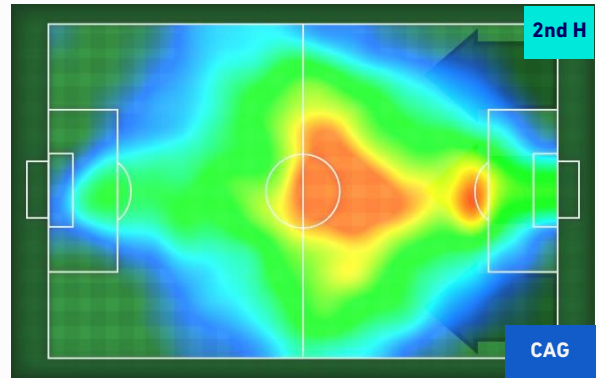

## HEATMAP

**SASSUOLO**

**2-2**

**CAGLIARI**

## PLAYERS AVERAGE POSITION

Legend:

- 1st Substitution Player in
- 2nd Substitution Player in
- 3rd Substitution Player in
- 4th Substitution Player in

- Player out
- Player out
- Player out
- Player out