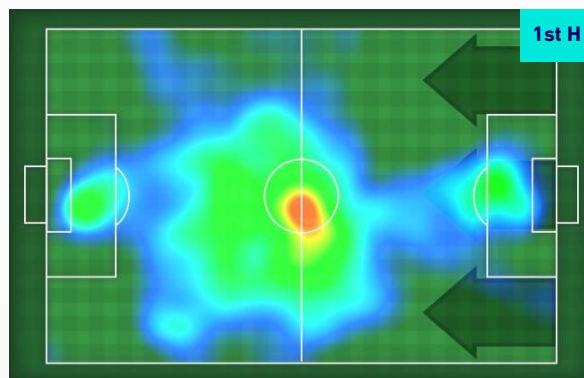

SASSUOLO

2-2

CAGLIARI

KEY PLAYERS

DOMENICO BERARDI 25

Position	Forward
Games in Serie A	249
Goals in Serie A	92
Date of birth	01/08/1994
Nationality	ITA

Jog 35% - Run 55% - Sprint 10% **Km 11.11**

3.834	6.133	1.143

Mvp Stats

Minutes Played	94'
Goals	1
Scoring Chances	2
Attempts	5
Attempts on target (goals)	1(1)
Assists	1
Balls Played	62
Passes Completed	37
Passes Completed/Attempted (%)	90%
Key Passes	1
Recoveries	3
Fouls Suffered	2

HeatMap

KEITA 9

Position	Forward
Games in Serie A	168
Goals in Serie A	41
Date of birth	08/03/1995
Nationality	SEN

Jog 29% - Run 64% - Sprint 7% **Km 8.81**

2.544	5.624	0.642

Mvp Stats

Minutes Played	84'
Goals	1
Attempts	1
Attempts on target (goals)	1(1)
Balls Played	33
Passes Completed	13
Passes Completed/Attempted (%)	87%
Recoveries	5
Fouls Suffered	1

HeatMap