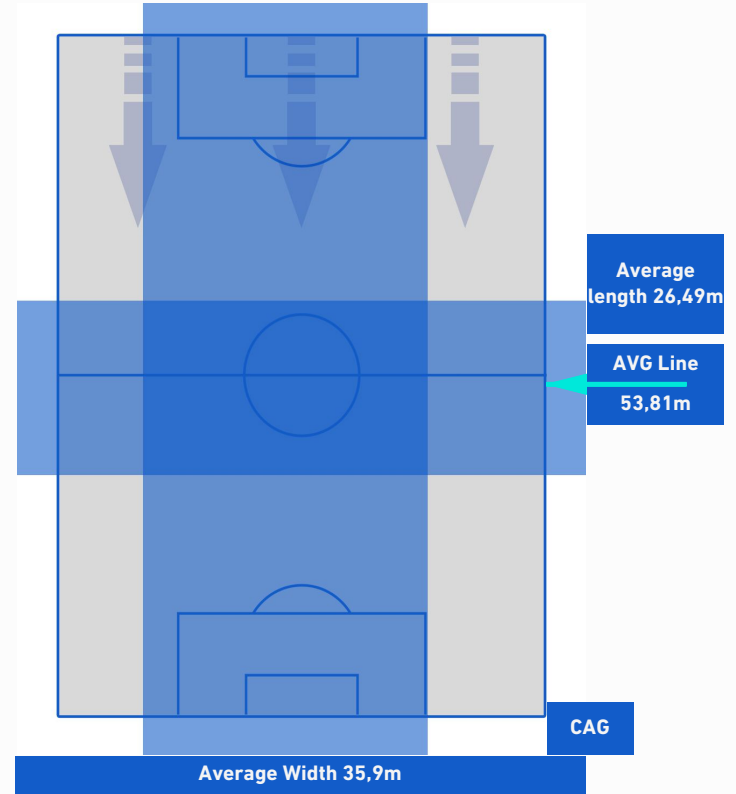

SASSUOLO

2-2

CAGLIARI

TEAM'S DEFENSE POSITION [BALL POSSESSION]