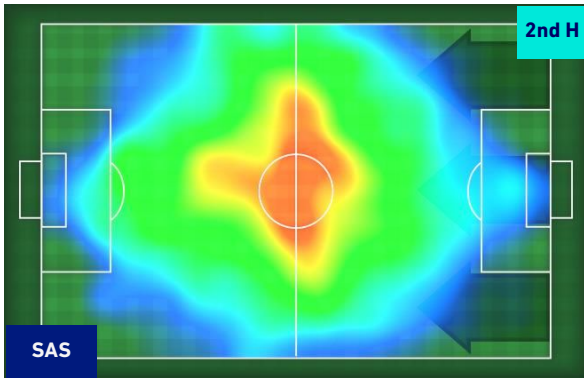

## HEATMAP

**SASSUOLO**

**2-2**

**CAGLIARI**

## PLAYERS AVERAGE POSITION

Legend:

- 1st Substitution Player in
- 2nd Substitution Player in
- 3rd Substitution Player in
- 4th Substitution Player in

- Player out
- Player out
- Player out
- Player out