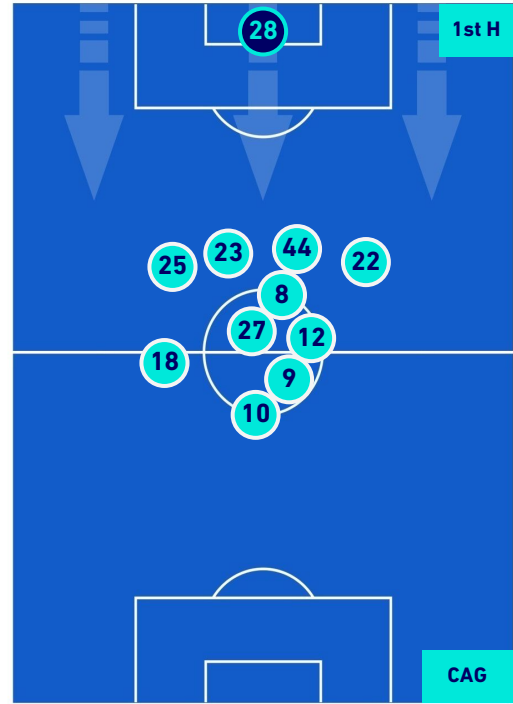

## HEATMAP

**SASSUOLO**

**2-2**

**CAGLIARI**

## PLAYERS AVERAGE POSITION

Legend:

- 1st Substitution Player in
- 2nd Substitution Player in
- 3rd Substitution Player in
- 4th Substitution Player in

- Player out
- Player out
- Player out
- Player out