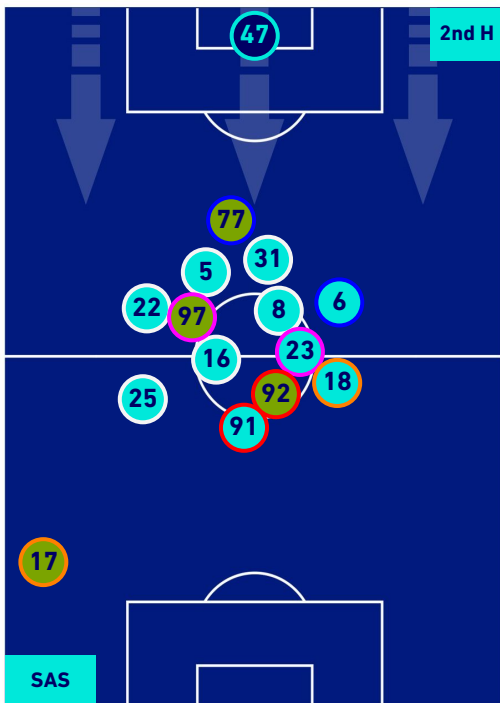

## PLAYERS AVERAGE POSITION [BALL POSSESSION]

Legend:

- 1st Substitution ● Player in
- 2nd Substitution ● Player in
- 3rd Substitution ● Player in
- 4th Substitution ● Player in

- Player out
- Player out
- Player out
- Player out

## PLAYERS AVERAGE POSITION [NO BALL POSSESSION]

Legend:

- 1st Substitution Player in
- 2nd Substitution Player in
- 3rd Substitution Player in
- 4th Substitution Player in

- Player out
- Player out
- Player out
- Player out