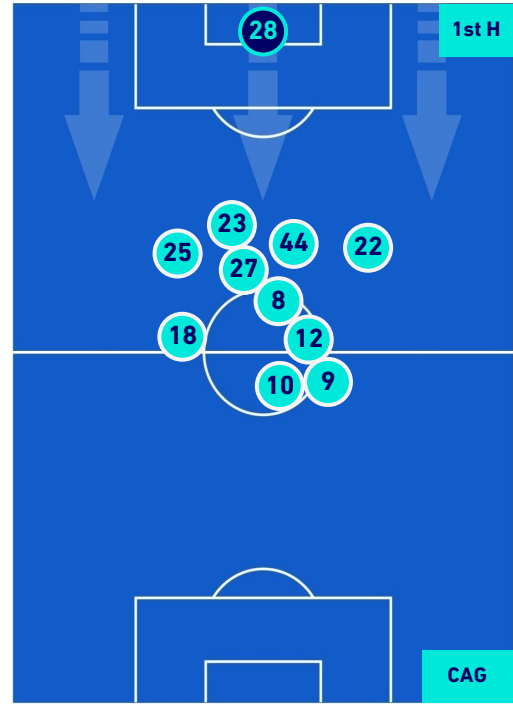

## PLAYERS AVERAGE POSITION [BALL POSSESSION]

Legend:

- 1st Substitution ● Player in
- 2nd Substitution ● Player in
- 3rd Substitution ● Player in
- 4th Substitution ● Player in

- Player out
- Player out
- Player out
- Player out

## PLAYERS AVERAGE POSITION [NO BALL POSSESSION]

Legend:

- 1st Substitution Player in
- 2nd Substitution Player in
- 3rd Substitution Player in
- 4th Substitution Player in

- Player out
- Player out
- Player out
- Player out