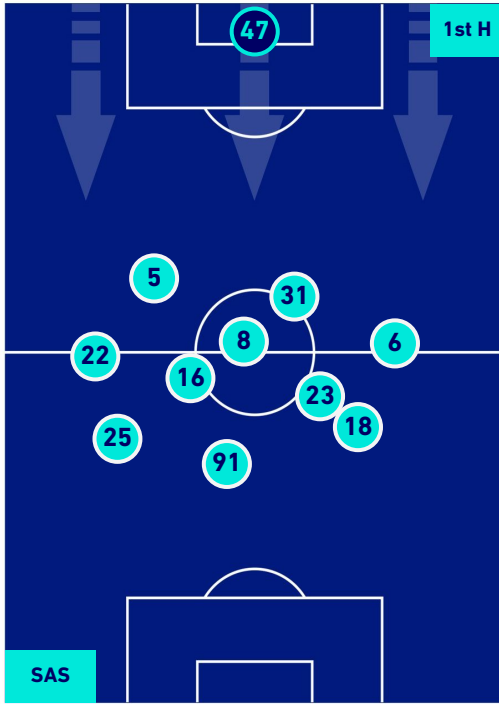

## PLAYERS AVERAGE POSITION

Legend:

- 1st Substitution Player in
- 2nd Substitution Player in
- 3rd Substitution Player in
- 4th Substitution Player in

- Player out
- Player out
- Player out
- Player out

- Player in / out
- Player in / out
- Player in / out
- Player in / out

- 
- 
- 
-

**SASSUOLO**

**2-2**

**CAGLIARI**

## PLAYERS AVERAGE POSITION [BALL POSSESSION]

Legend:

- 1st Substitution ● Player in
- 2nd Substitution ● Player in
- 3rd Substitution ● Player in
- 4th Substitution ● Player in

- Player out
- Player out
- Player out
- Player out