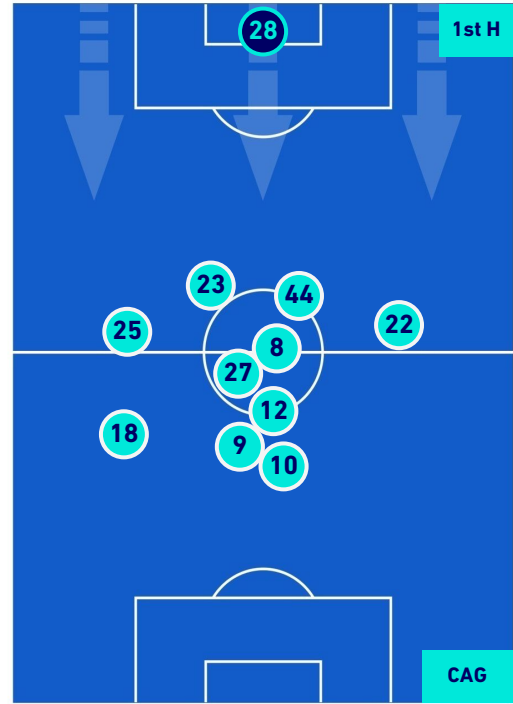

## PLAYERS AVERAGE POSITION

Legend:

- 1st Substitution Player in
- 2nd Substitution Player in
- 3rd Substitution Player in
- 4th Substitution Player in

- Player out
- Player out
- Player out
- Player out

- Player in / out
- Player in / out
- Player in / out
- Player in / out

- 
- 
- 
-

**SASSUOLO**

**2-2**

**CAGLIARI**

## PLAYERS AVERAGE POSITION [BALL POSSESSION]

Legend:

- 1st Substitution ● Player in
- 2nd Substitution ● Player in
- 3rd Substitution ● Player in
- 4th Substitution ● Player in

- Player out
- Player out
- Player out
- Player out