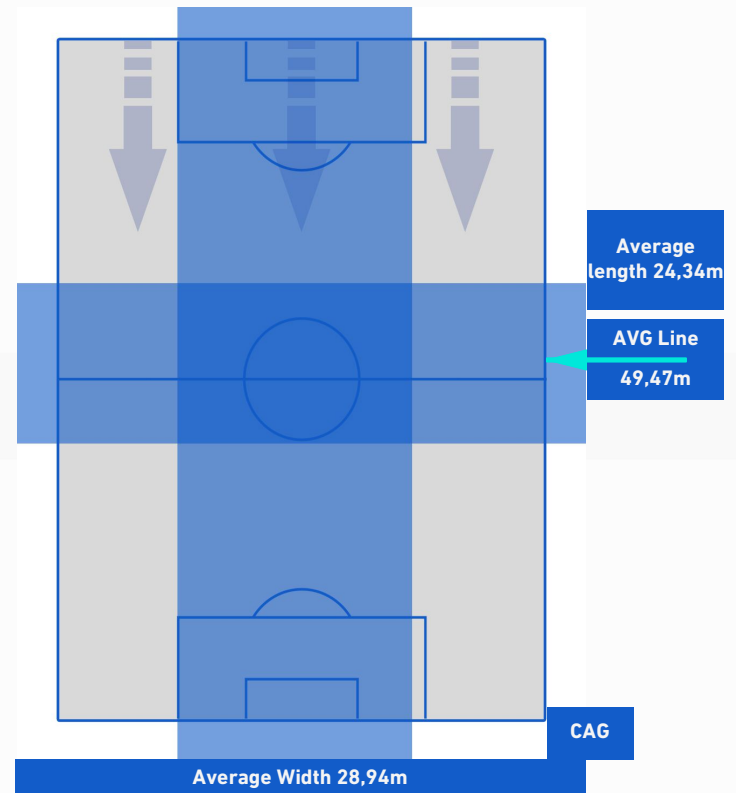

TEAM'S DEFENSE POSITION 2nd H