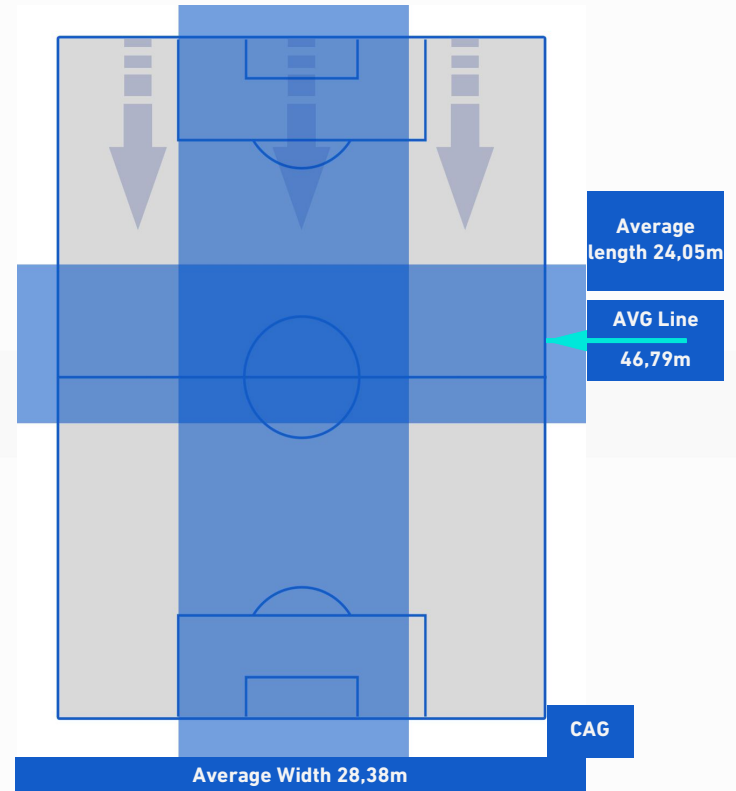

TEAM'S DEFENSE POSITION [NO BALL POSSESSION]