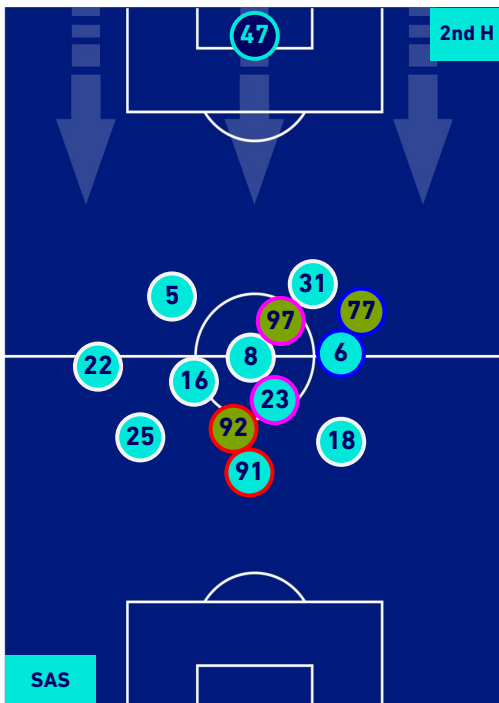

## PLAYERS AVERAGE POSITION

Legend:

- 1st Substitution Player in
- 2nd Substitution Player in
- 3rd Substitution Player in
- 4th Substitution Player in

- Player out
- Player out
- Player out
- Player out

- Player in / out
- Player in / out
- Player in / out
- Player in / out

- 
- 
- 
-

**SASSUOLO**

**2-2**

**CAGLIARI**

## PLAYERS AVERAGE POSITION [BALL POSSESSION]

Legend:

- 1st Substitution ● Player in
- 2nd Substitution ● Player in
- 3rd Substitution ● Player in
- 4th Substitution ● Player in

- Player out
- Player out
- Player out
- Player out