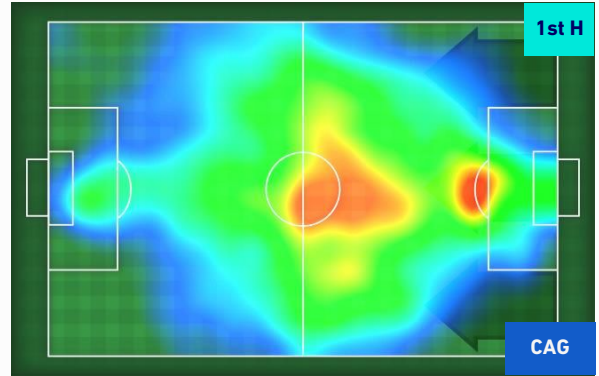

## HEATMAP

**SASSUOLO**

**2-2**

**CAGLIARI**

## PLAYERS AVERAGE POSITION

Legend:

- 1st Substitution Player in
- 2nd Substitution Player in
- 3rd Substitution Player in
- 4th Substitution Player in

- Player out
- Player out
- Player out
- Player out