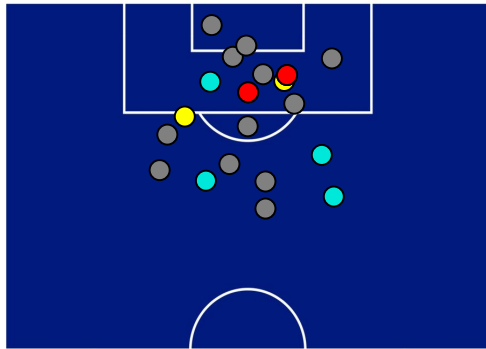

ATTEMPTS MAP