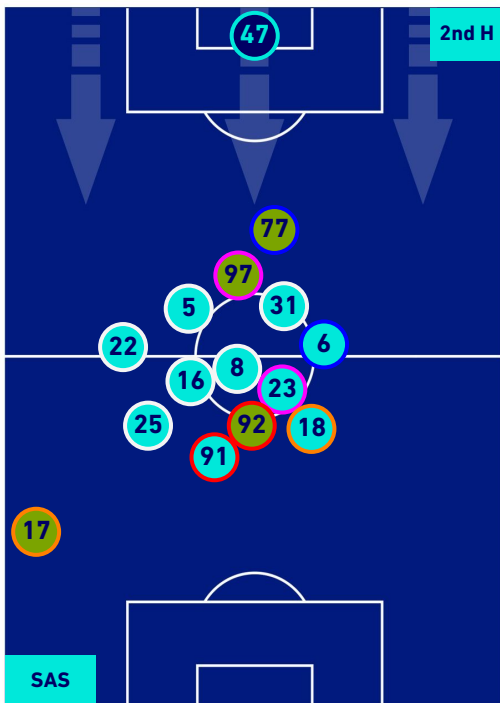

## HEATMAP

**SASSUOLO**

**2-2**

**CAGLIARI**

## PLAYERS AVERAGE POSITION

Legend:

- 1st Substitution Player in
- 2nd Substitution Player in
- 3rd Substitution Player in
- 4th Substitution Player in

- Player out
- Player out
- Player out
- Player out