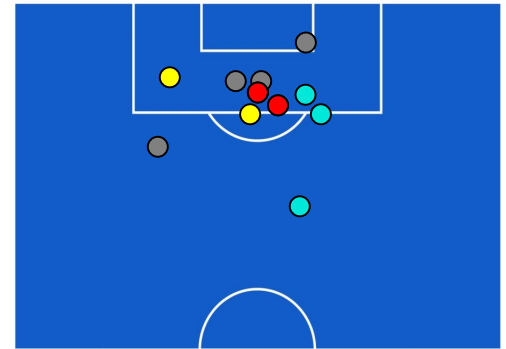

2	Goals	2
4	On target	4
12	Off target	4
4	Blocked	3