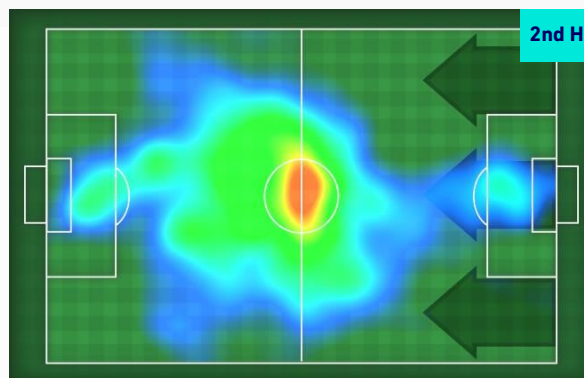

SASSUOLO

2-2

CAGLIARI

KEY PLAYERS

DOMENICO BERARDI 25

Position	Forward
Games in Serie A	249
Goals in Serie A	92
Date of birth	01/08/1994
Nationality	ITA

Jog 35% - Run 55% - Sprint 10% **Km 11.11**

3.834	6.133	1.143

Mvp Stats

Minutes Played	94'
Goals	1
Scoring Chances	2
Attempts	5
Attempts on target (goals)	1(1)
Assists	1
Balls Played	62
Passes Completed	37
Passes Completed/Attempted (%)	90%
Key Passes	1
Recoveries	3
Fouls Suffered	2

HeatMap

KEITA 9

Position	Forward
Games in Serie A	168
Goals in Serie A	41
Date of birth	08/03/1995
Nationality	SEN

Jog 29% - Run 64% - Sprint 7% **Km 8.81**

2.544	5.624	0.642

Mvp Stats

Minutes Played	84'
Goals	1
Attempts	1
Attempts on target (goals)	1(1)
Balls Played	33
Passes Completed	13
Passes Completed/Attempted (%)	87%
Recoveries	5
Fouls Suffered	1

HeatMap