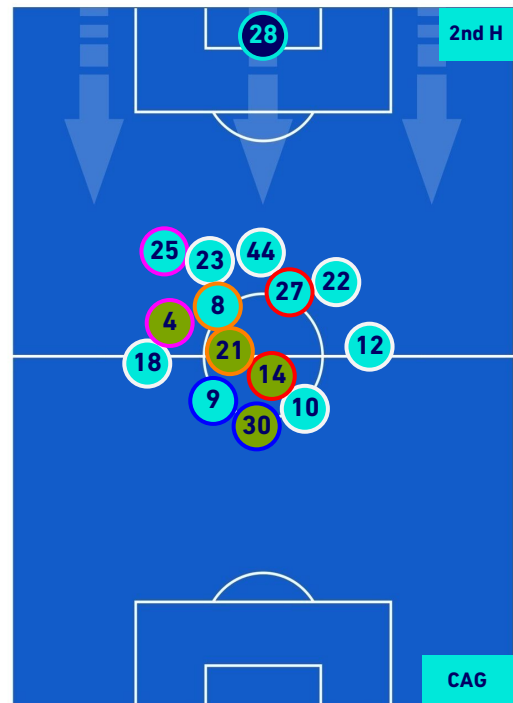

## HEATMAP

**SASSUOLO**

**2-2**

**CAGLIARI**

## PLAYERS AVERAGE POSITION

Legend:

- 1st Substitution Player in
- 2nd Substitution Player in
- 3rd Substitution Player in
- 4th Substitution Player in

- Player out
- Player out
- Player out
- Player out