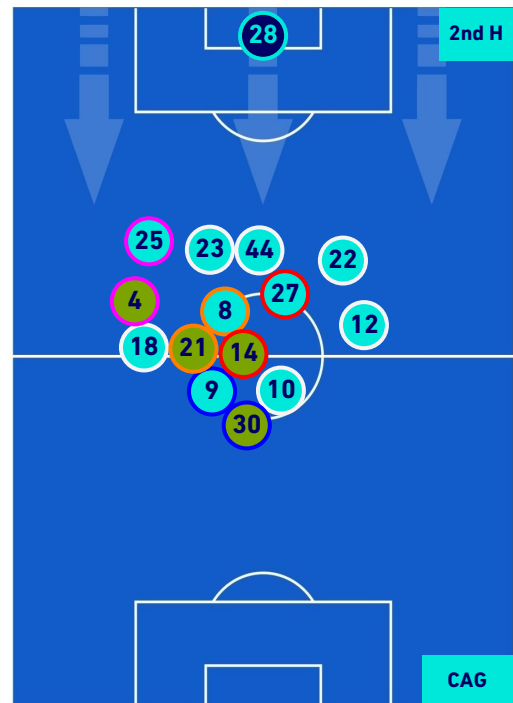

## PLAYERS AVERAGE POSITION [BALL POSSESSION]

Legend:

- 1st Substitution ● Player in
- 2nd Substitution ● Player in
- 3rd Substitution ● Player in
- 4th Substitution ● Player in

- Player out
- Player out
- Player out
- Player out

- Player in / out
- Player in / out
- Player in / out
- Player in / out

- 
- 
- 
-

SASSUOLO

2-2

CAGLIARI

## PLAYERS AVERAGE POSITION [NO BALL POSSESSION]

Legend:

- 1st Substitution Player in
- 2nd Substitution Player in
- 3rd Substitution Player in
- 4th Substitution Player in

- Player out
- Player out
- Player out
- Player out