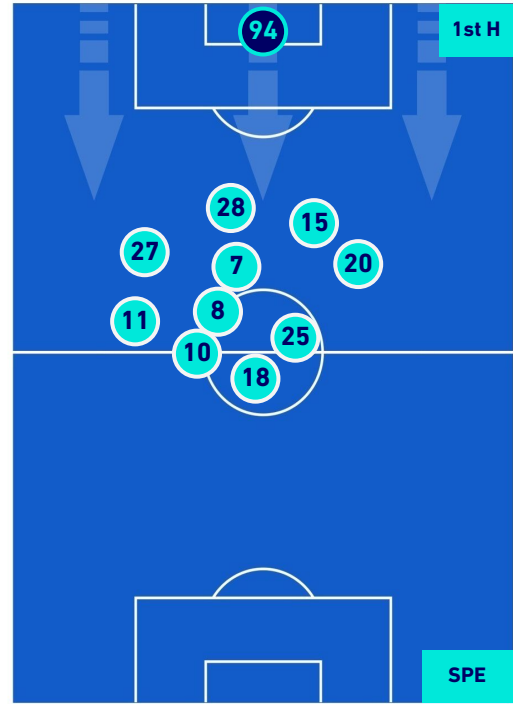

## HEATMAP

**ATALANTA**

**5 - 2**

**SPEZIA**

## PLAYERS AVERAGE POSITION

- Legend:
- 1st Substitution ● Player in
  - 2nd Substitution ● Player in
  - 3rd Substitution ● Player in
  - 4th Substitution ● Player in
  - 5th Substitution ● Player in
  - Player out
  - Player out
  - Player out
  - Player out
  - Player out