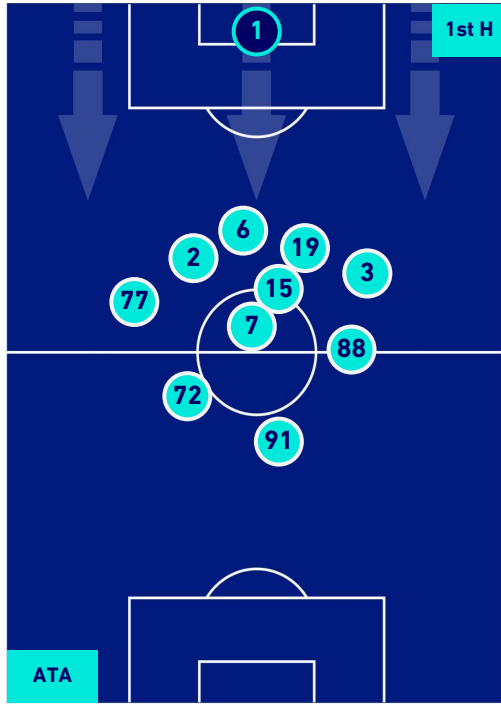

## PLAYERS AVERAGE POSITION [BALL POSSESSION]

**Legend:**

- 1st Substitution Player in
- 2nd Substitution Player in
- 3rd Substitution Player in
- 4th Substitution Player in
- 5th Substitution Player in

- Player out
- Player out
- Player out
- Player out
- Player out

- Player in / out
- Player in / out
- Player in / out
- Player in / out
- Player in / out

- 
- 
- 
- 
-

**ATALANTA**

**5-2**

**SPEZIA**

## PLAYERS AVERAGE POSITION [NO BALL POSSESSION]

**Legend:**

- 1st Substitution Player in
- 2nd Substitution Player in
- 3rd Substitution Player in
- 4th Substitution Player in
- 5th Substitution Player in