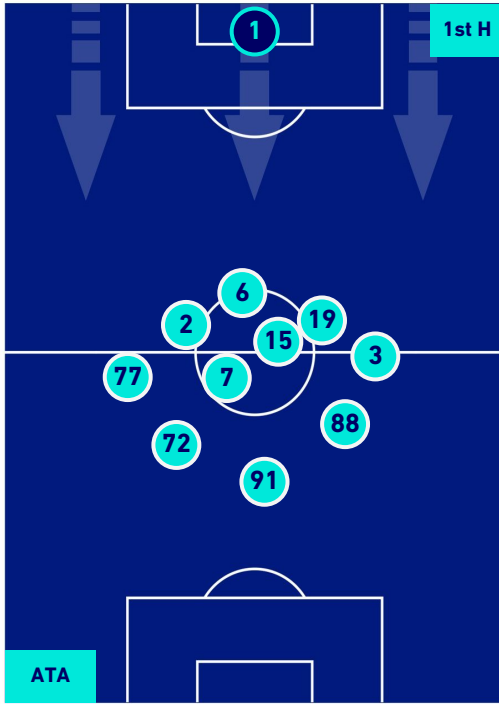

## HEATMAP

**ATALANTA**

**5 - 2**

**SPEZIA**

## PLAYERS AVERAGE POSITION

- Legend:
- 1st Substitution ● Player in
  - 2nd Substitution ● Player in
  - 3rd Substitution ● Player in
  - 4th Substitution ● Player in
  - 5th Substitution ● Player in
  - Player out
  - Player out
  - Player out
  - Player out
  - Player out