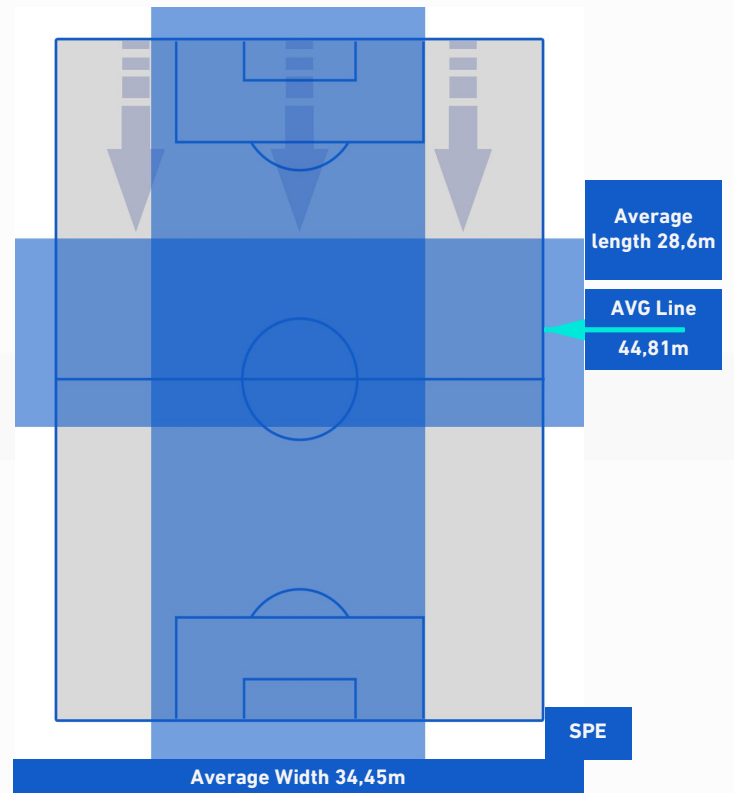

TEAM'S DEFENSE POSITION [NO BALL POSSESSION]