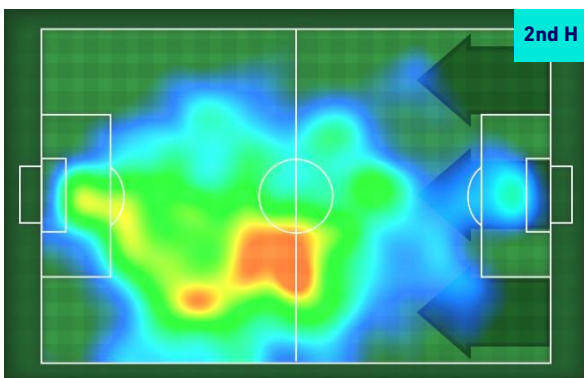

ATALANTA

5-2

SPEZIA

KEY PLAYERS

MARIO PASALIC	88
Position	Midfielder
Games in Serie A	129
Goals in Serie A	27
Date of birth	09/02/1995
Nationality	CRO
Jog 23% - Run 65% - Sprint 12% Km 10.634	
2.488	6.959 1.187
Mvp Stats	
Minutes Played	89'
Goals	2
Scoring Chances	5
Attempts	2
Attempts on target (goals)	2(2)
Assists	1
Balls Played	45
Passes Completed	25
Passes Completed/Attempted (%)	83%
Key Passes	4
Recoveries	7
Fouls Suffered	1
HeatMap