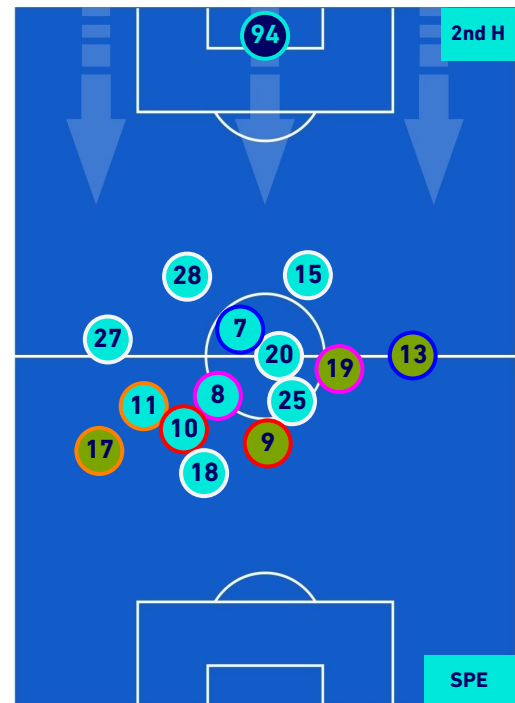

## PLAYERS AVERAGE POSITION

- Legend:
- 1st Substitution ● Player in
  - 2nd Substitution ● Player in
  - 3rd Substitution ● Player in
  - 4th Substitution ● Player in
  - 5th Substitution ● Player in
  - Player out
  - Player out
  - Player out
  - Player out
  - Player out

- Player in / out
- Player in / out
- Player in / out
- Player in / out
- Player in / out

**ATALANTA**

**5-2**

**SPEZIA**

## PLAYERS AVERAGE POSITION [BALL POSSESSION]

**Legend:**

- 1st Substitution Player in
- 2nd Substitution Player in
- 3rd Substitution Player in
- 4th Substitution Player in
- 5th Substitution Player in