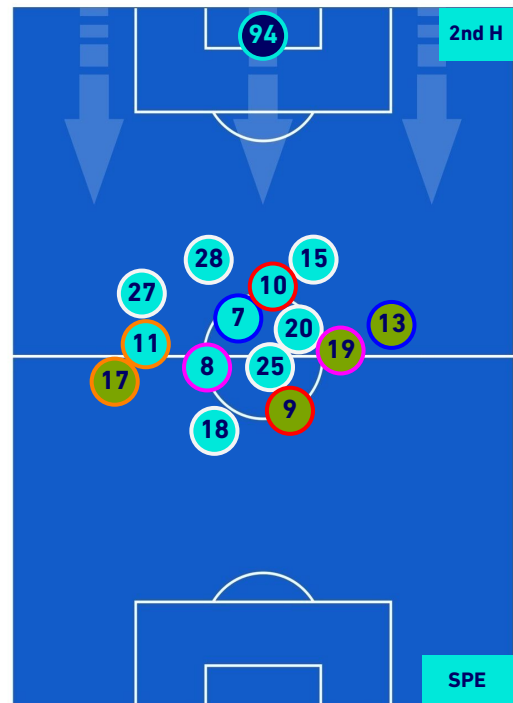

## HEATMAP

**ATALANTA**

**5 - 2**

**SPEZIA**

## PLAYERS AVERAGE POSITION

- Legend:
- 1st Substitution ● Player in
  - 2nd Substitution ● Player in
  - 3rd Substitution ● Player in
  - 4th Substitution ● Player in
  - 5th Substitution ● Player in
  - Player out
  - Player out
  - Player out
  - Player out
  - Player out