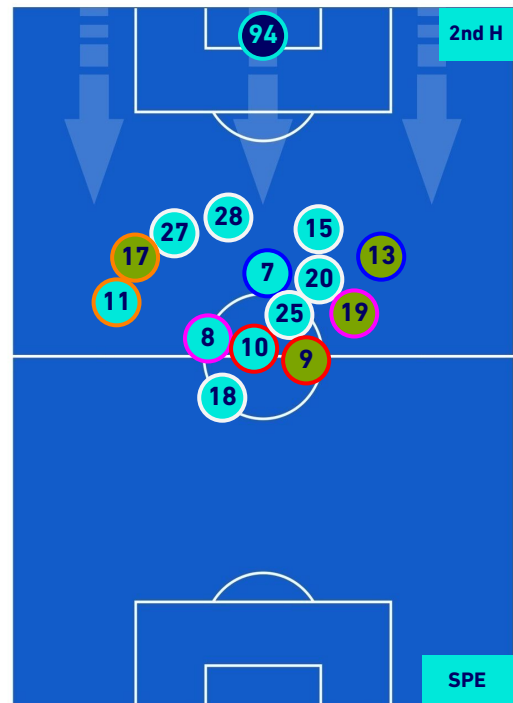

## PLAYERS AVERAGE POSITION [BALL POSSESSION]

**Legend:**

- 1st Substitution Player in
- 2nd Substitution Player in
- 3rd Substitution Player in
- 4th Substitution Player in
- 5th Substitution Player in

- Player out
- Player out
- Player out
- Player out
- Player out

- Player in / out
- Player in / out
- Player in / out
- Player in / out
- Player in / out

- 
- 
- 
- 
-

**ATALANTA**

**5-2**

**SPEZIA**

## PLAYERS AVERAGE POSITION [NO BALL POSSESSION]

**Legend:**

- 1st Substitution Player in
- 2nd Substitution Player in
- 3rd Substitution Player in
- 4th Substitution Player in
- 5th Substitution Player in