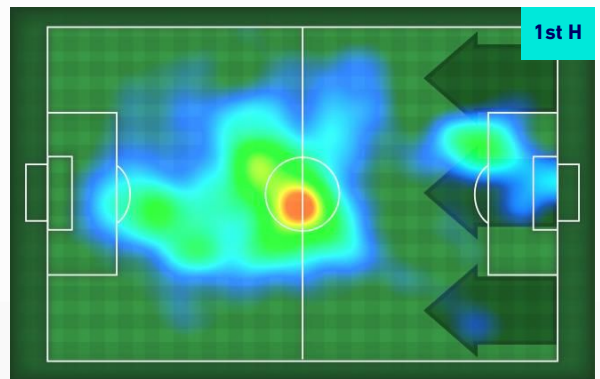

M'BALA NZOLA	18
Position	Forward
Games in Serie A	34
Goals in Serie A	11
Date of birth	18/08/1996
Nationality	FRA
Jog 28% - Run 61% - Sprint 11% Km 10.4	
2.925	6.394 1.081
Mvp Stats	
Minutes Played	95'
Goals	2
Scoring Chances	2
Attempts	3
Attempts on target (goals)	3(2)
Balls Played	38
Passes Completed	20
Passes Completed/Attempted (%)	87%
Key Passes	2
Fouls Suffered	1
HeatMap