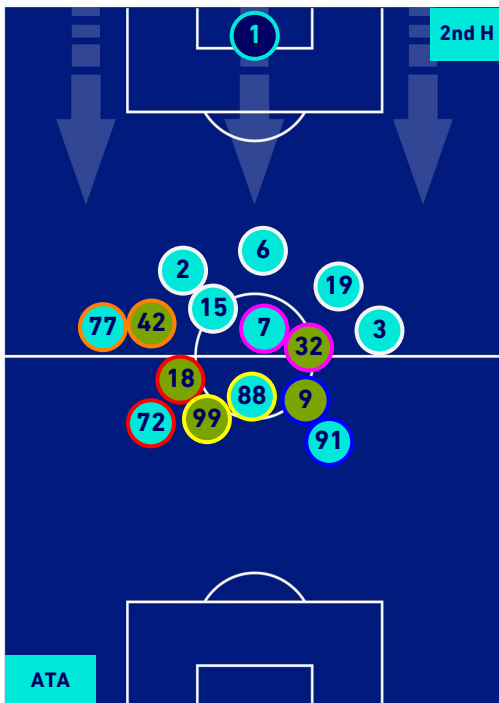

**ATALANTA**

**5-2**

**SPEZIA**

## HEATMAP

**ATALANTA**

**5 - 2**

**SPEZIA**

## PLAYERS AVERAGE POSITION

- Legend:
- 1st Substitution ● Player in
  - 2nd Substitution ● Player in
  - 3rd Substitution ● Player in
  - 4th Substitution ● Player in
  - 5th Substitution ● Player in
  - Player out
  - Player out
  - Player out
  - Player out
  - Player out