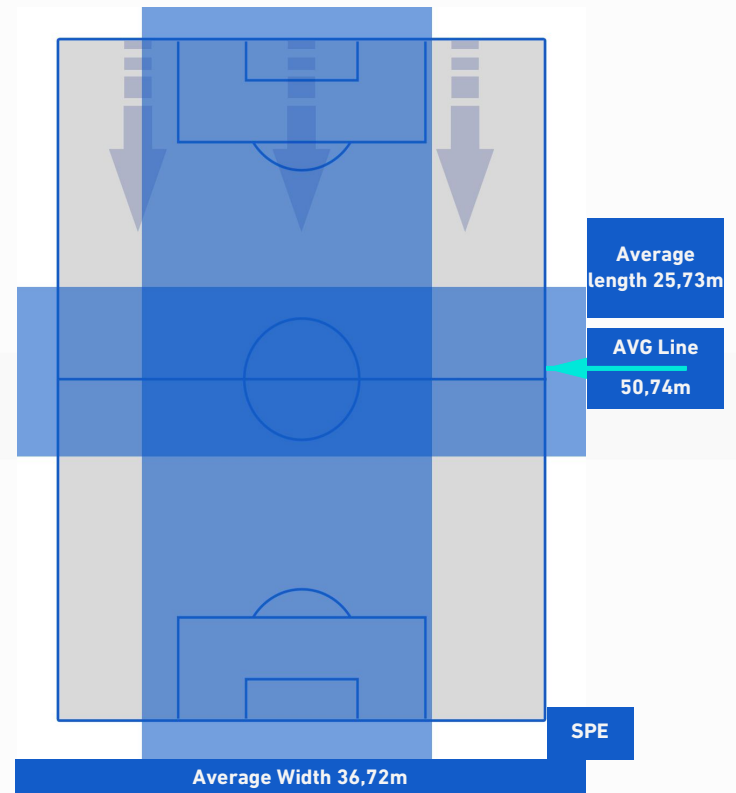

TEAM'S DEFENSE POSITION 2nd H