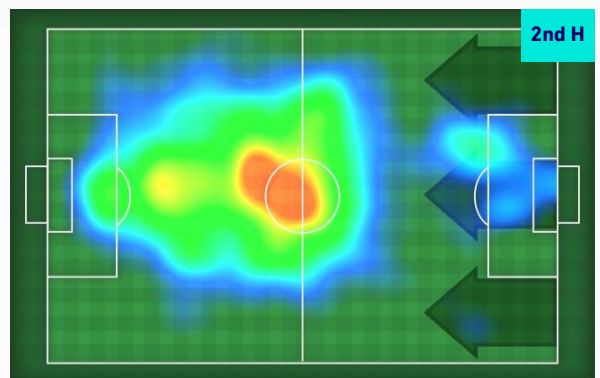

M'BALA NZOLA	18
Position	Forward
Games in Serie A	34
Goals in Serie A	11
Date of birth	18/08/1996
Nationality	FRA
Jog 28% - Run 61% - Sprint 11% Km 10.4	
2.925	6.394 1.081
Mvp Stats	
Minutes Played	95'
Goals	2
Scoring Chances	2
Attempts	3
Attempts on target (goals)	3(2)
Balls Played	38
Passes Completed	20
Passes Completed/Attempted (%)	87%
Key Passes	2
Fouls Suffered	1
HeatMap