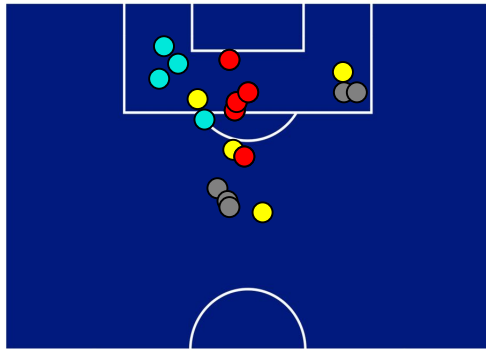

ATTEMPTS MAP