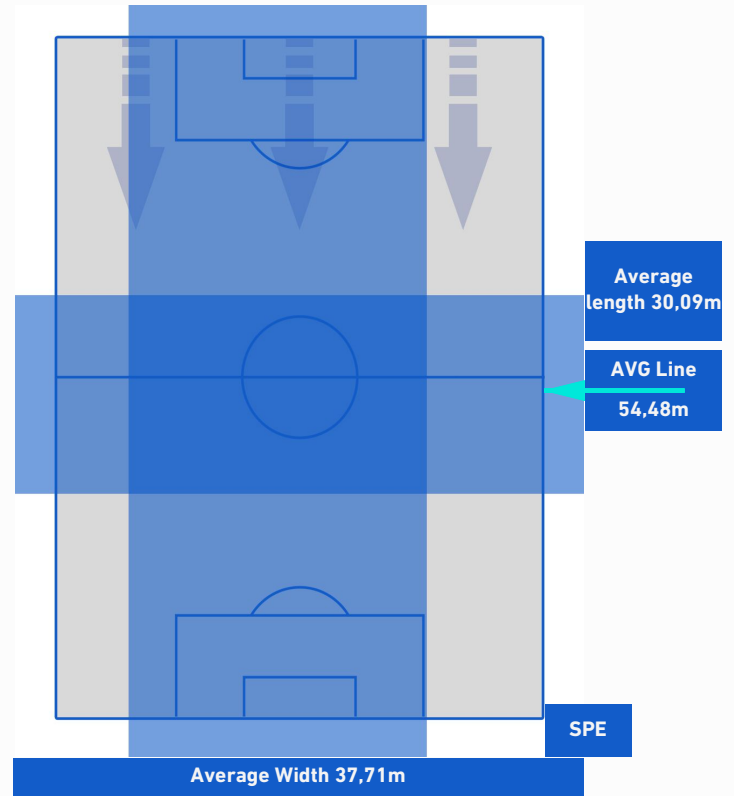

ATALANTA

5-2

SPEZIA

TEAM'S DEFENSE POSITION [BALL POSSESSION]