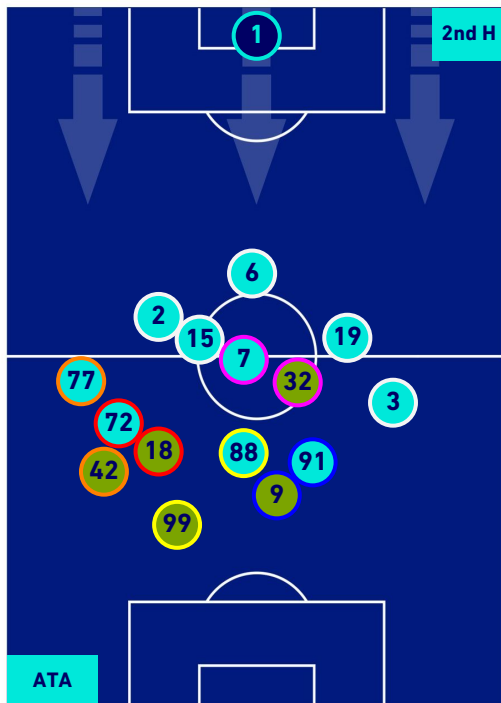

## PLAYERS AVERAGE POSITION

- Legend:
- 1st Substitution ● Player in
  - 2nd Substitution ● Player in
  - 3rd Substitution ● Player in
  - 4th Substitution ● Player in
  - 5th Substitution ● Player in
  - Player out
  - Player out
  - Player out
  - Player out
  - Player out

- Player in / out
- Player in / out
- Player in / out
- Player in / out
- Player in / out

**ATALANTA**

**5-2**

**SPEZIA**

## PLAYERS AVERAGE POSITION [BALL POSSESSION]

**Legend:**

- 1st Substitution Player in
- 2nd Substitution Player in
- 3rd Substitution Player in
- 4th Substitution Player in
- 5th Substitution Player in