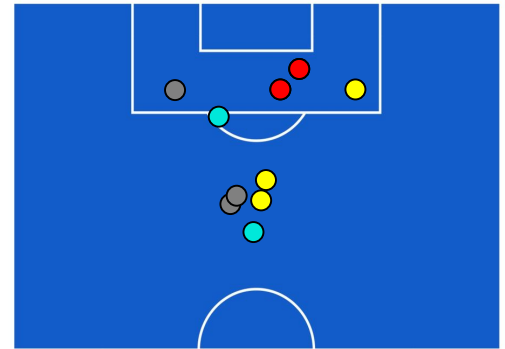

5	Goals	2
9	On target	5
5	Off target	3
4	Blocked	2