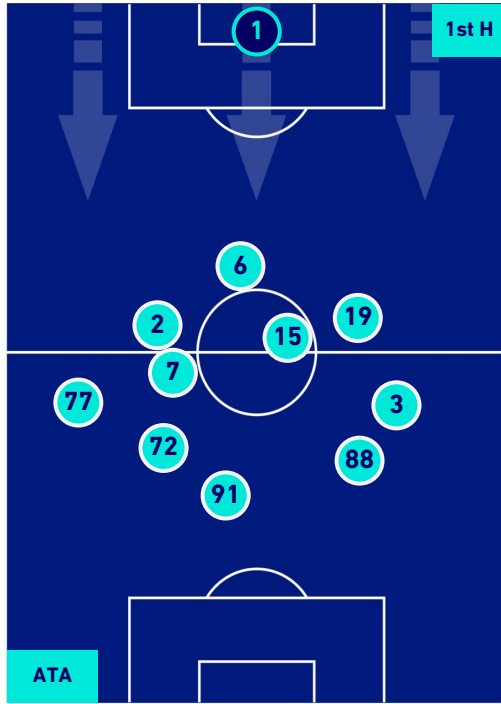

## PLAYERS AVERAGE POSITION

- Legend:
- 1st Substitution ● Player in
  - 2nd Substitution ● Player in
  - 3rd Substitution ● Player in
  - 4th Substitution ● Player in
  - 5th Substitution ● Player in
  - Player out
  - Player out
  - Player out
  - Player out
  - Player out

- Player in / out
- Player in / out
- Player in / out
- Player in / out
- Player in / out

**ATALANTA**

**5-2**

**SPEZIA**

## PLAYERS AVERAGE POSITION [BALL POSSESSION]

**Legend:**

- 1st Substitution Player in
- 2nd Substitution Player in
- 3rd Substitution Player in
- 4th Substitution Player in
- 5th Substitution Player in