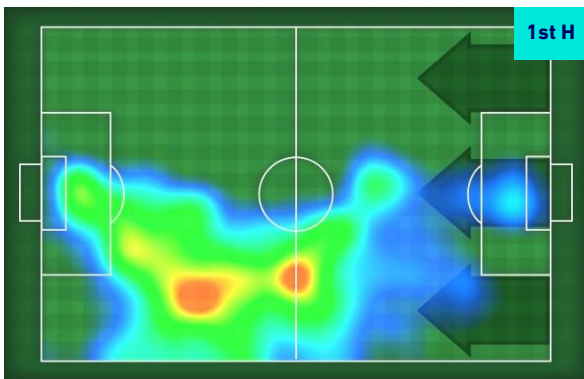

ATALANTA

5-2

SPEZIA

KEY PLAYERS

MARIO PASALIC	88
Position	Midfielder
Games in Serie A	129
Goals in Serie A	27
Date of birth	09/02/1995
Nationality	CRO
Jog 23% - Run 65% - Sprint 12% Km 10.634	
2.488	6.959 1.187
Mvp Stats	
Minutes Played	89'
Goals	2
Scoring Chances	5
Attempts	2
Attempts on target (goals)	2(2)
Assists	1
Balls Played	45
Passes Completed	25
Passes Completed/Attempted (%)	83%
Key Passes	4
Recoveries	7
Fouls Suffered	1
HeatMap