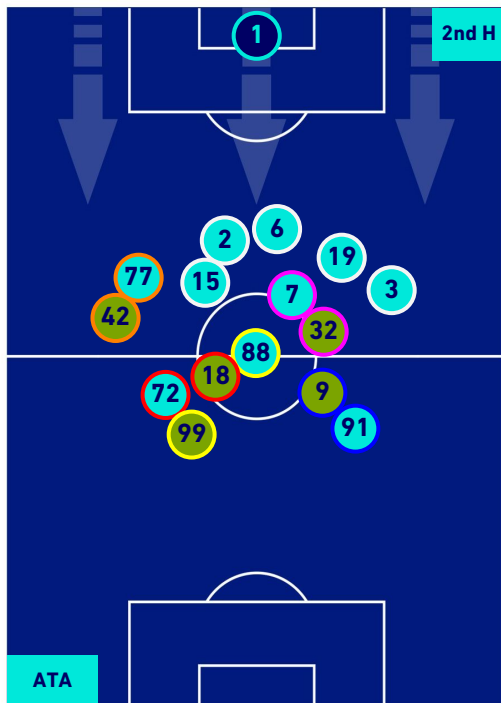

## PLAYERS AVERAGE POSITION [BALL POSSESSION]

**Legend:**

- 1st Substitution Player in
- 2nd Substitution Player in
- 3rd Substitution Player in
- 4th Substitution Player in
- 5th Substitution Player in

- Player out
- Player out
- Player out
- Player out
- Player out

- Player in / out
- Player in / out
- Player in / out
- Player in / out
- Player in / out

- 
- 
- 
- 
-

**ATALANTA**

**5-2**

**SPEZIA**

## PLAYERS AVERAGE POSITION [NO BALL POSSESSION]

**Legend:**

- 1st Substitution Player in
- 2nd Substitution Player in
- 3rd Substitution Player in
- 4th Substitution Player in
- 5th Substitution Player in