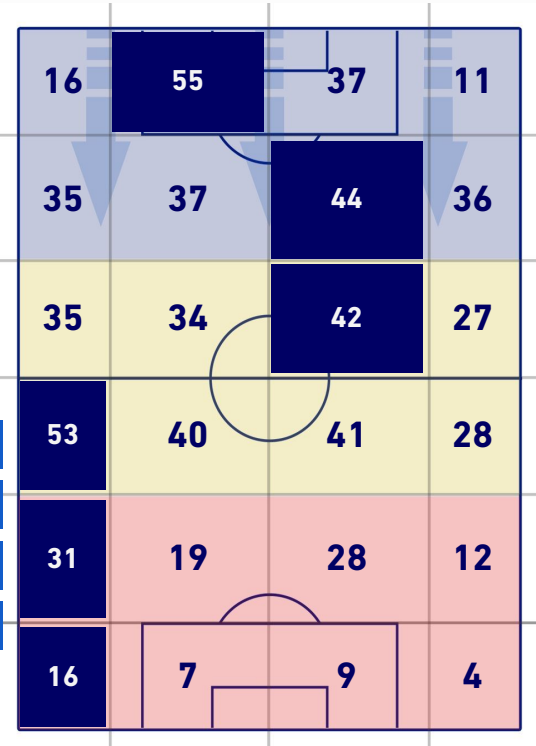

## ATTACKING PLAYS MAP

35	Attacking Plays	23
18	Total Attempts	10
15	Scoring Chances	8

## ATTEMPTS MAP

5	Goals	2
9	On target	5
5	Off target	3
4	Blocked	2

## TOUCH MAP

747	Total Balls Played	697
221	DEFENSIVE	271
360	MIDFIELD	300
166	ATTACK ZONE	126

33	Touch in Attacks zone	16	
D. ZAPATA	14	7	M. NZOLA
M. PASALIC	6	2	D. VERDE
J. MAEHLE	3	2	E. GYASI

**ATALANTA**