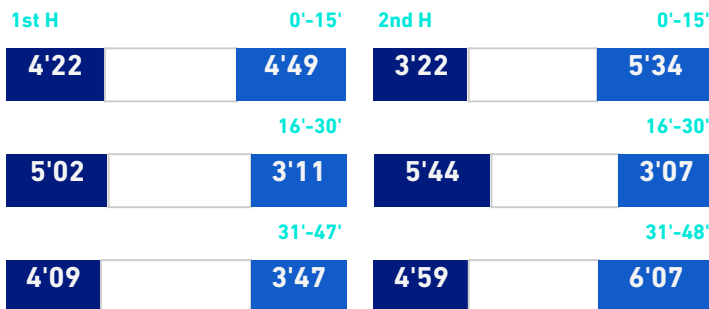

Total 26'35

DEFENSIVE HALF

SPEZIA

ATTACKING HALF

## QUARTERS BALL POSSESSION