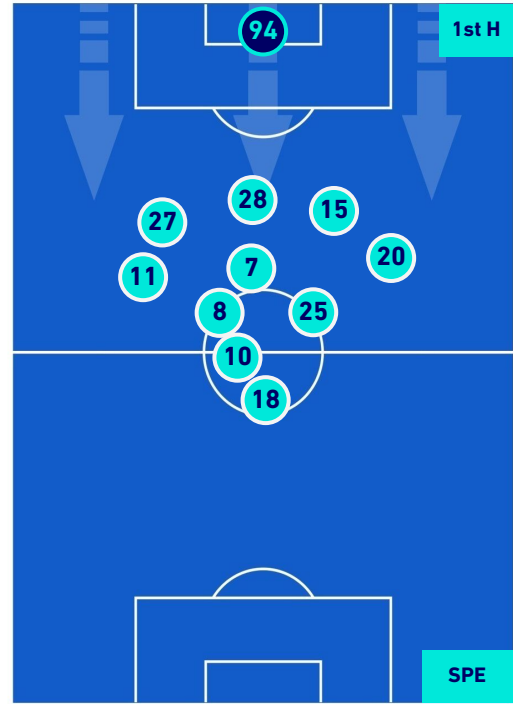

## PLAYERS AVERAGE POSITION [BALL POSSESSION]

**Legend:**

- 1st Substitution Player in
- 2nd Substitution Player in
- 3rd Substitution Player in
- 4th Substitution Player in
- 5th Substitution Player in

- Player out
- Player out
- Player out
- Player out
- Player out

- Player in / out
- Player in / out
- Player in / out
- Player in / out
- Player in / out

- 
- 
- 
- 
-

**ATALANTA**

**5-2**

**SPEZIA**

## PLAYERS AVERAGE POSITION [NO BALL POSSESSION]

**Legend:**

- 1st Substitution Player in
- 2nd Substitution Player in
- 3rd Substitution Player in
- 4th Substitution Player in
- 5th Substitution Player in